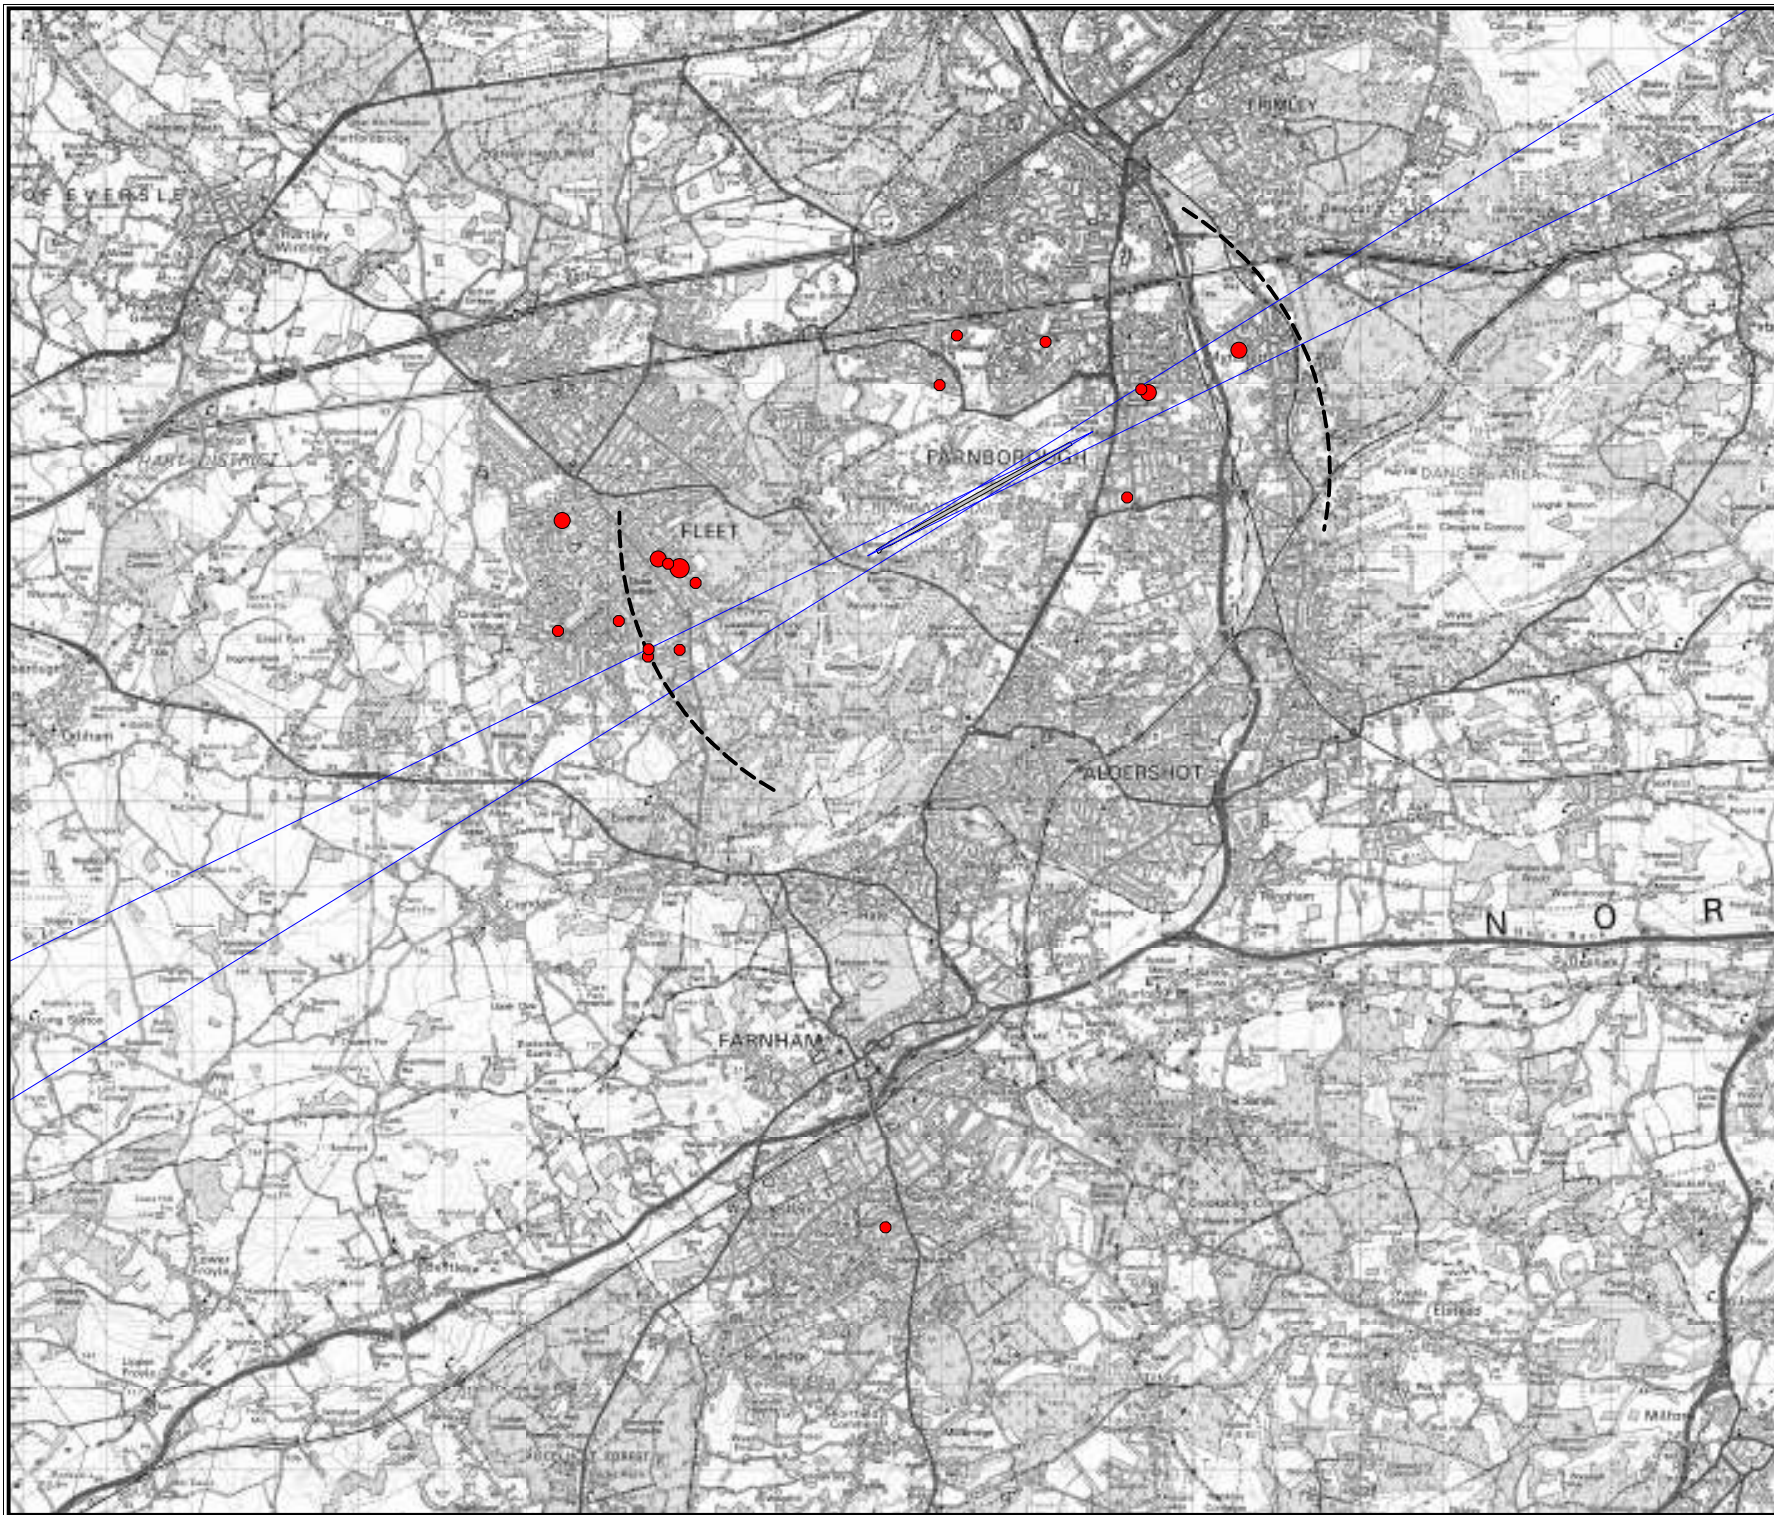

Complaints are represented by a graduated symbol, example sizes below:

--- 2nm from DME
— ILS Course Sector

Complaints received from the following postcodes are beyond the boundaries of this map: 1 x GU4 8 (Chilworth)

Revisions

TAG Farnborough Airport Ltd
Farnborough
Hampshire
GU14 6XA

Based upon the 2007 Ordnance Survey Mastermap digital data product with the permission of the Ordnance Survey on behalf of The Controller of Her Majesty's Stationery Office, © Crown Copyright All rights reserved. TAG Farnborough Airport 100036221

Scale@A4	Date	Drawn by
1:90600	14/06/11	JE

Title

Complaints by Postcode
May 11

Drawing No.	Rev No.
GN TG A OP 1836	B

File