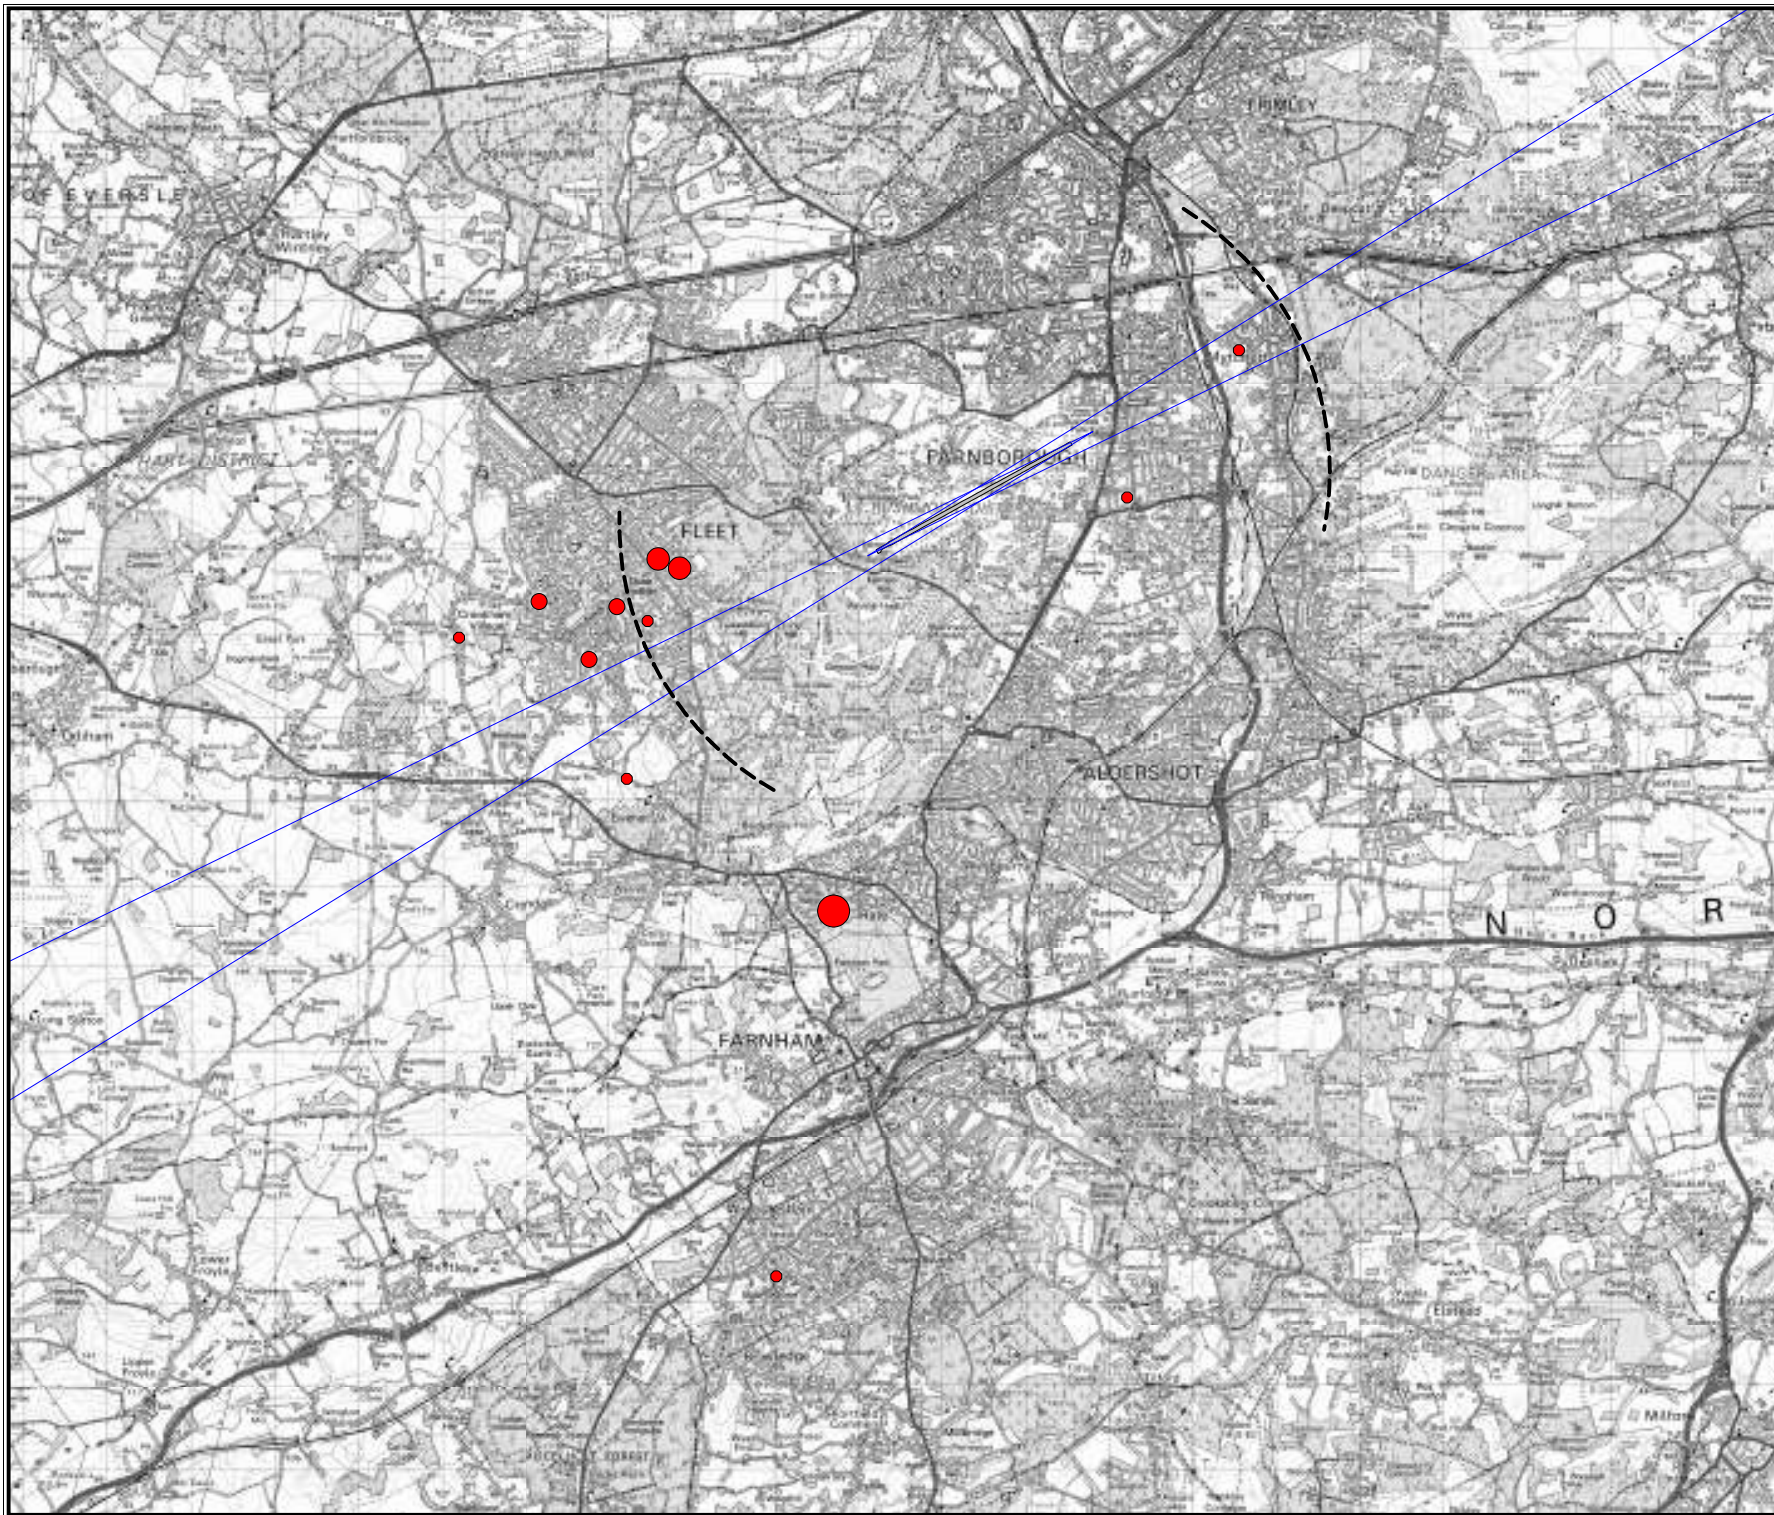

Complaints are represented by a graduated symbol, example sizes below:

--- 2nm from DME
— ILS Course Sector

Revisions

TAG Farnborough Airport Ltd
Farnborough
Hampshire
GU14 6XA

Based upon the 2007 Ordnance Survey Mastermap digital data product with the permission of the Ordnance Survey on behalf of The Controller of Her Majesty's Stationery Office. © Crown Copyright All rights reserved. TAG Farnborough Airport 100036221

Scale@A4	Date	Drawn by
1:90600	14/06/11	JE

Title

Complaints by Postcode
April 11

Drawing No.	Rev No.
GN TG A OP 1835	A
File