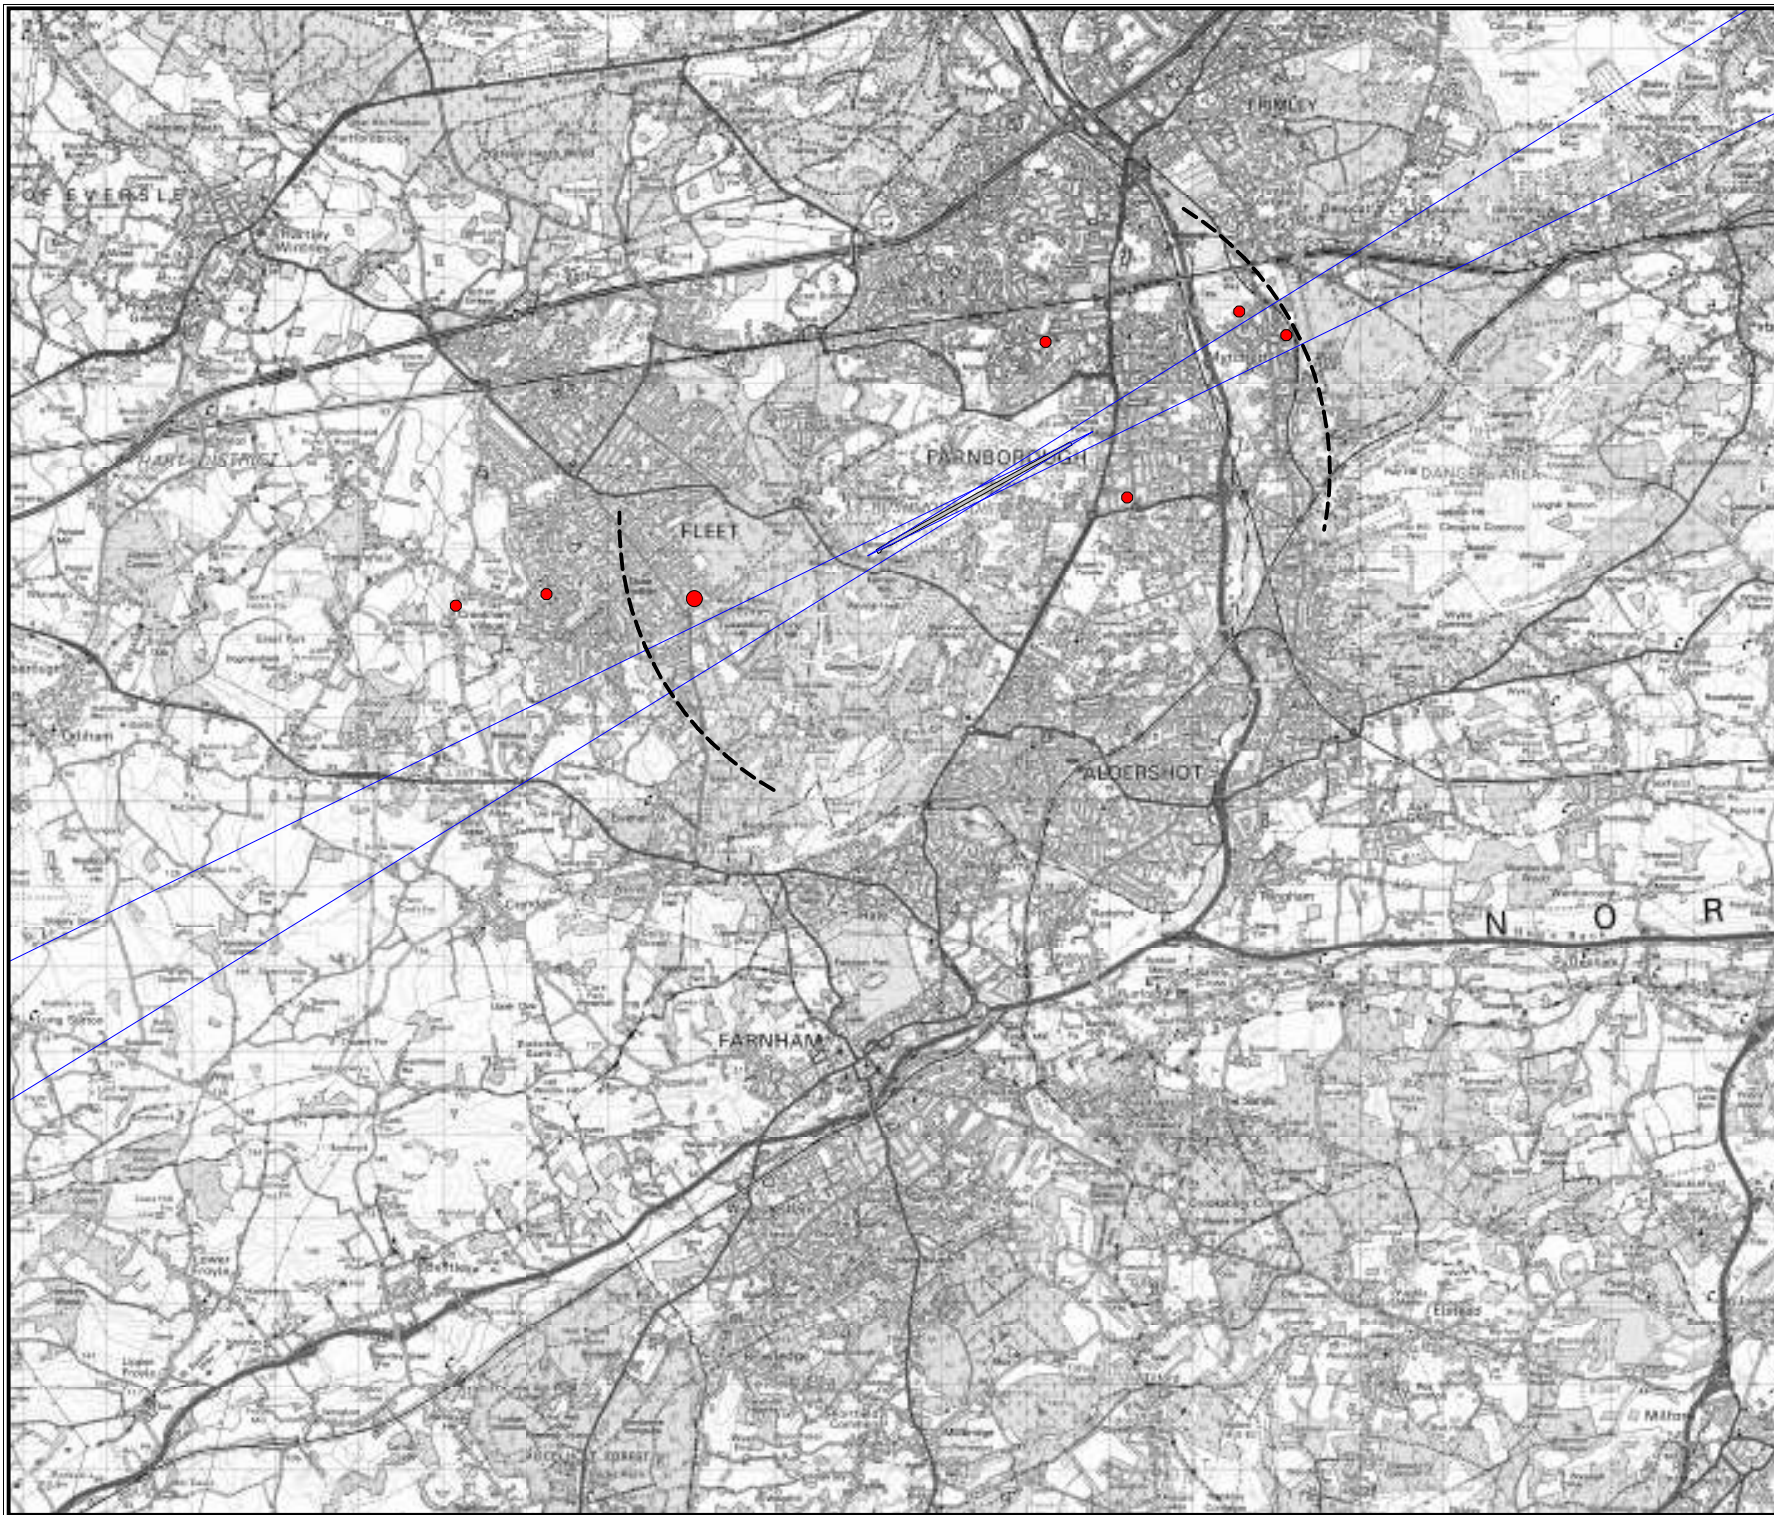

Complaints are represented by a graduated symbol, example sizes below:

--- 2nm from DME
— ILS Course Sector

Revisions

TAG Farnborough Airport Ltd
Farnborough
Hampshire
GU14 6XA

Based upon the 2007 Ordnance Survey Mastermap digital data product with the permission of the Ordnance Survey on behalf of The Controller of Her Majesty's Stationery Office, © Crown Copyright All rights reserved. TAG Farnborough Airport 100036221

Scale@A4 1:90600	Date 14/06/11	Drawn by JE

Title

Complaints by Postcode
March 11

Drawing No. GN TG A OP 1834	Rev No. A
File