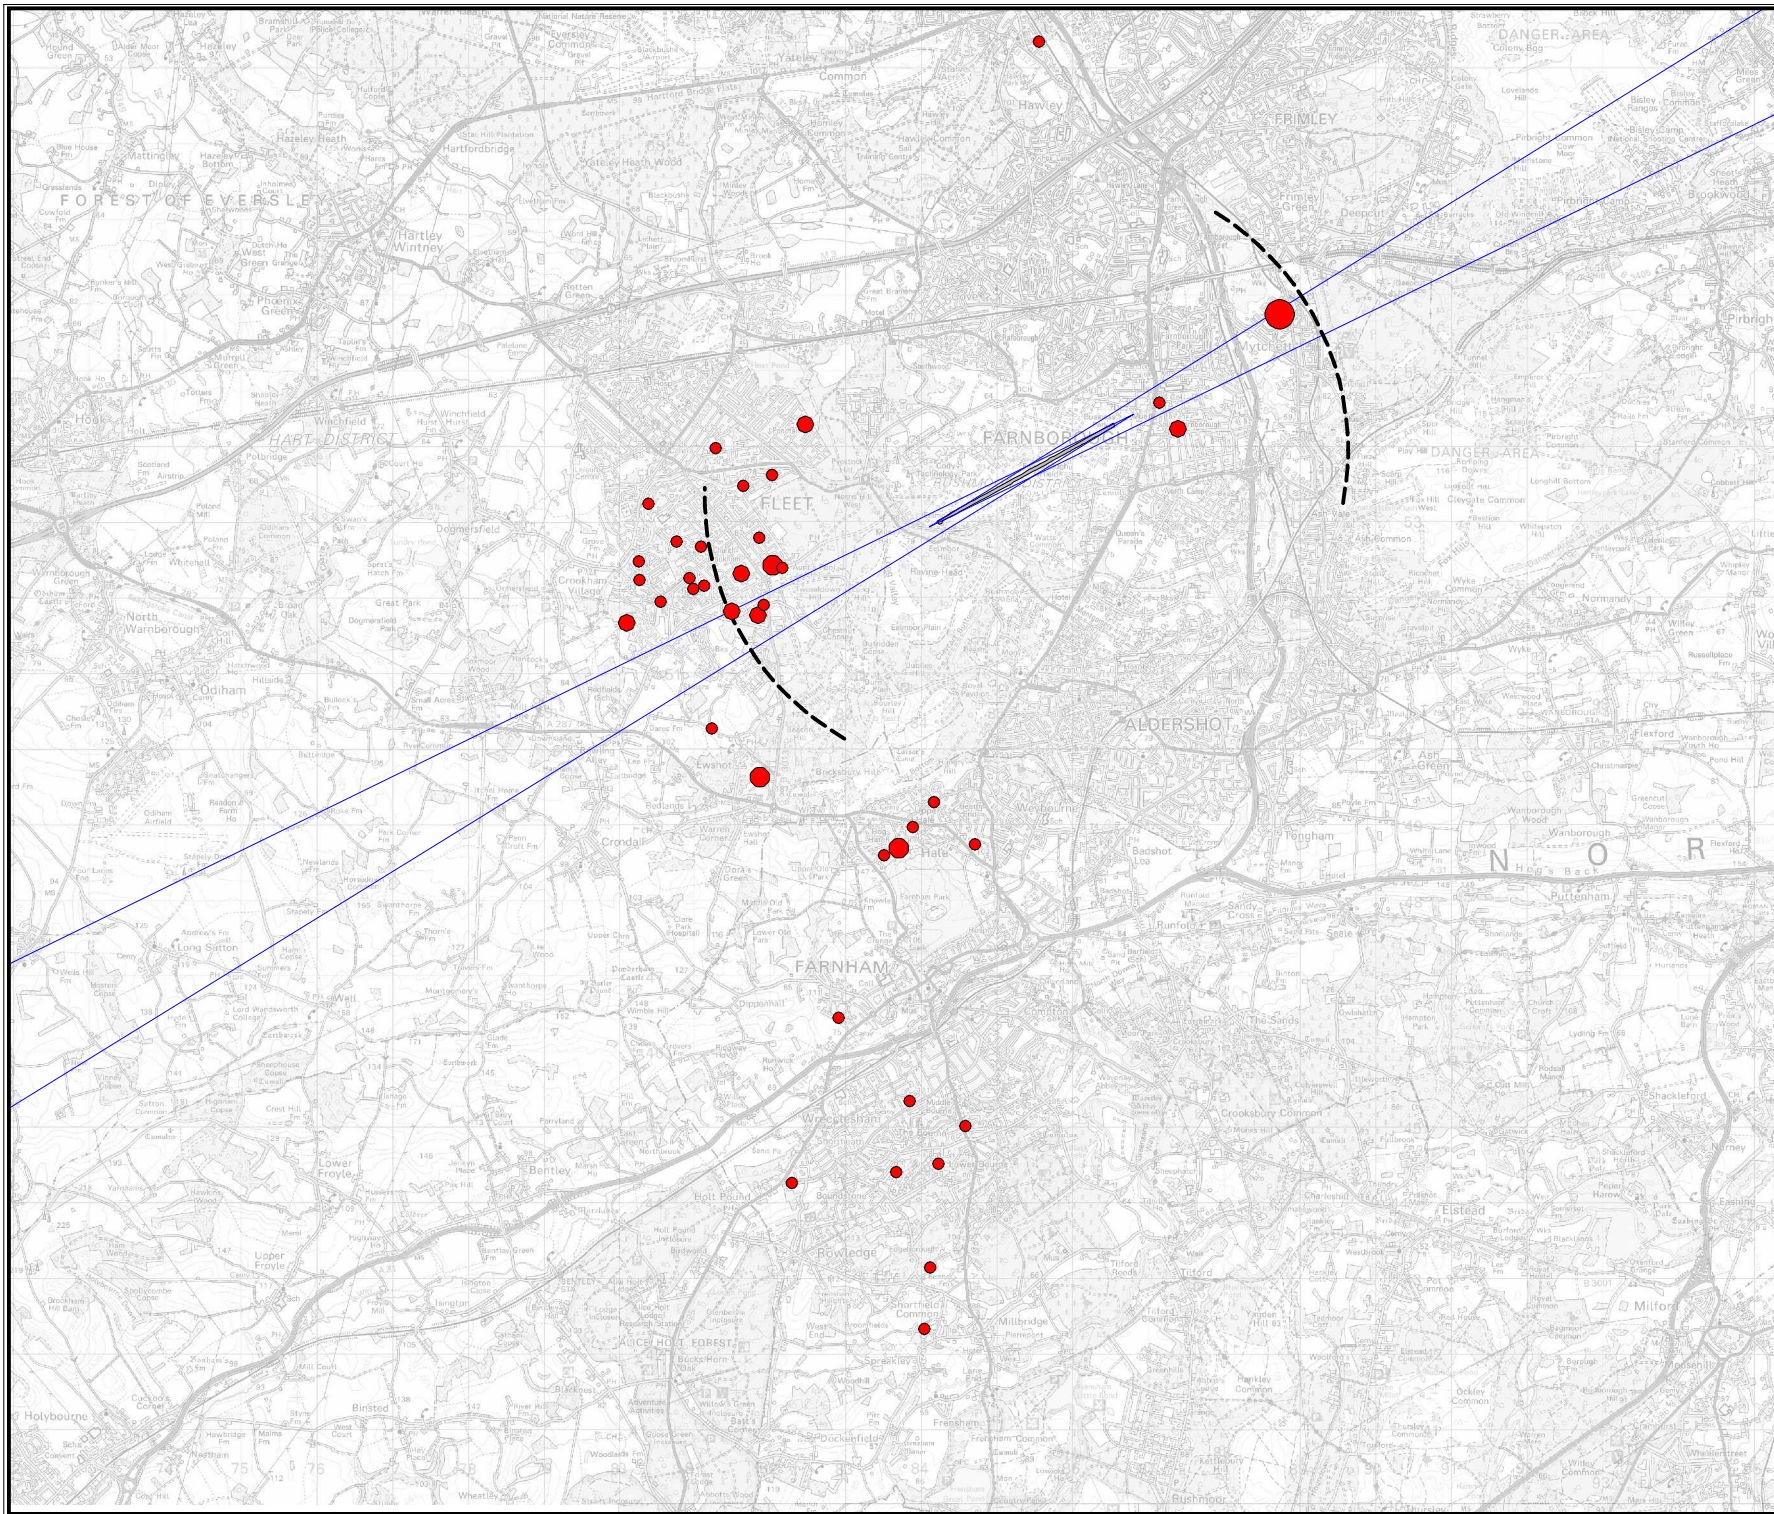

Complaints are represented by a graduated symbol, example sizes below:

--- 2nm from DME
— ILS Course Sector

Complaints are not shown where a postcode could not be determined

Revisions

TAG Farnborough Airport Ltd
Farnborough
Hampshire
GU14 6XA

Based upon the 2007 Ordnance Survey Mastermap digital data product with the permission of the Ordnance Survey on behalf of The Controller of Her Majesty's Stationery Office, © Crown Copyright All rights reserved. TAG Farnborough Airport 100036221

Scale@A4	Date	Drawn by
1:90.600	21/10/09	JE

Title
Complaints by Postcode
September 09

Drawing No.	Rev No.
GN TG A OP 1601	A

File