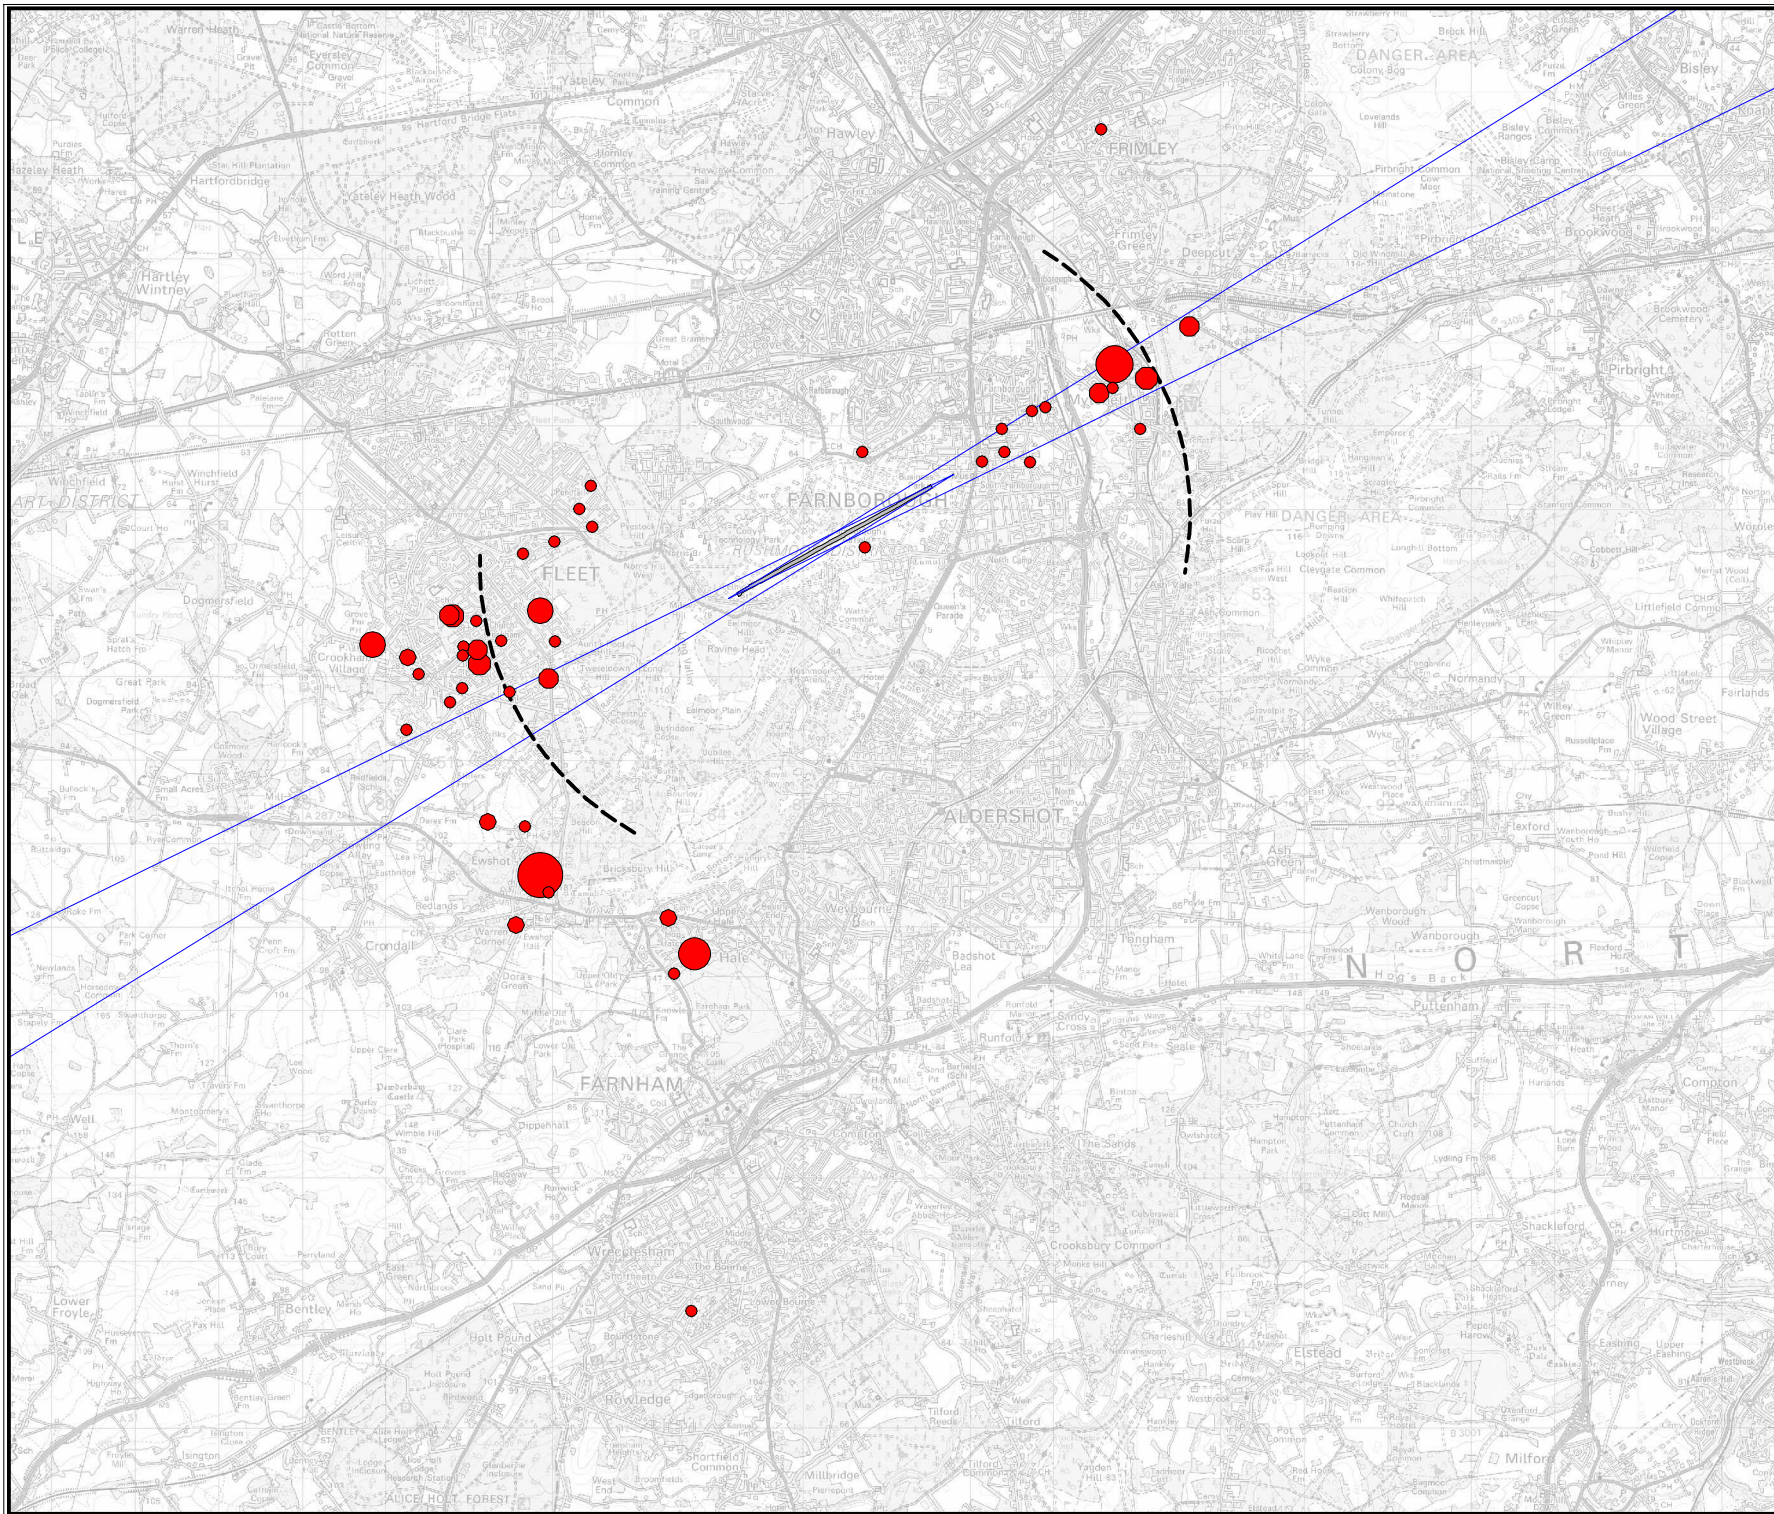

Complaints are represented by a graduated symbol, example sizes below:

--- 2nm from DME
— ILS Course Sector

Complaints not shown on map due to scale:
1 from Sendmarsh
1 from Haslemere

Complaints are not shown where a postcode could not be determined

Revisions

TAG Farnborough Airport Ltd
Farnborough
Hampshire
GU14 6XA

Based upon the 2007 Ordnance Survey Mastermap digital data product with the permission of the Ordnance Survey on behalf of The Controller of Her Majesty's Stationery Office, © Crown Copyright All rights reserved. TAG Farnborough Airport 100036221

Scale@A4	Date	Drawn by
1:90.600	21/10/09	JE

Title
Complaints by Postcode
July 09

Drawing No.	Rev No.
GN TG A OP 1598	A
File