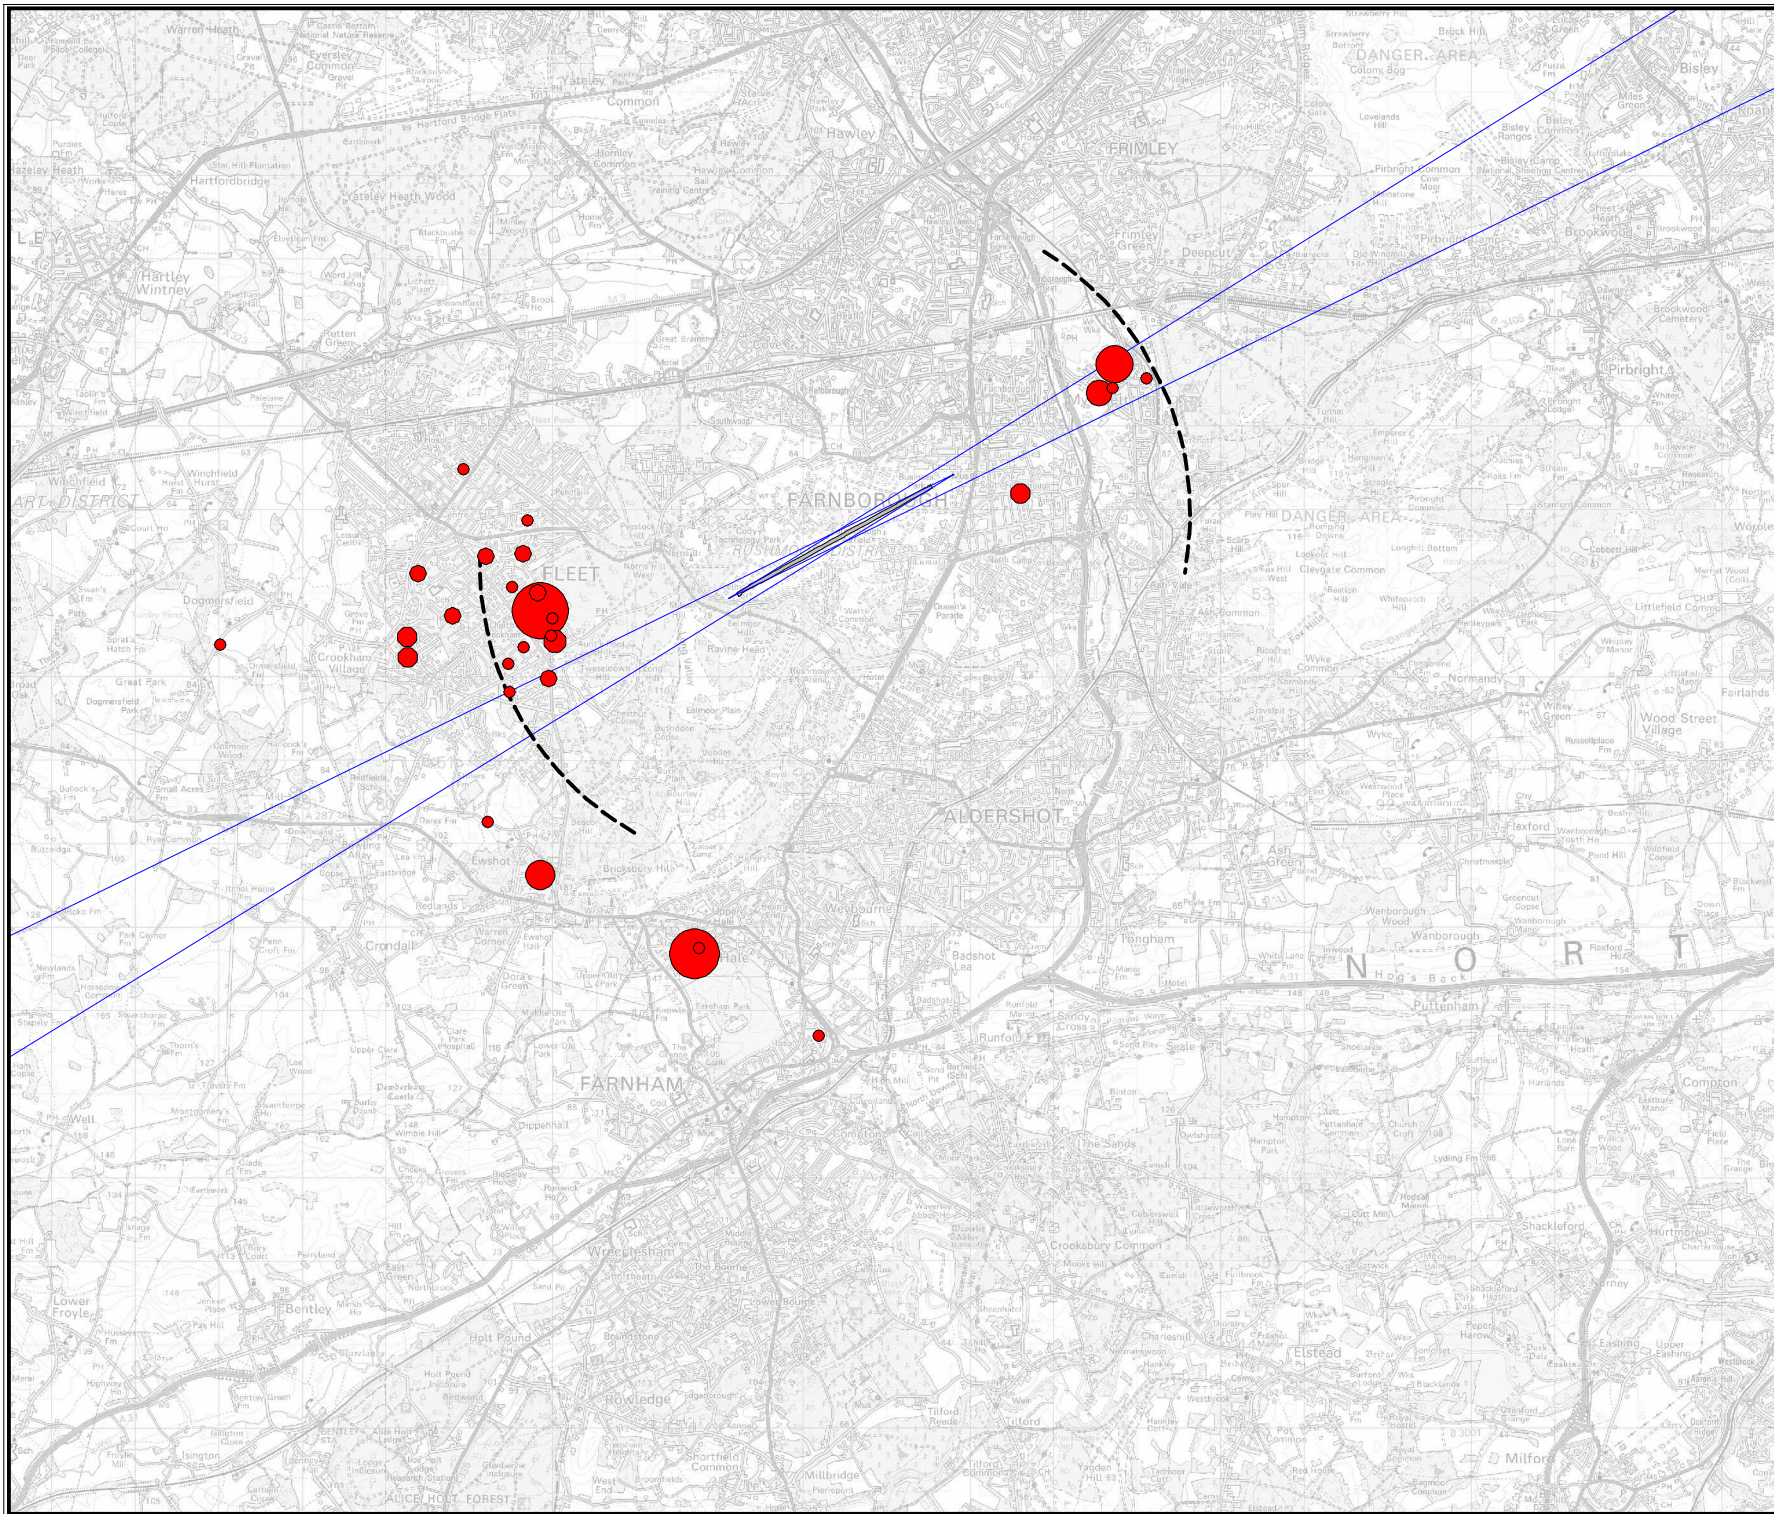

Complaints are represented by a graduated symbol, example sizes below:

--- 2nm from DME
— ILS Course Sector

Complaints are not shown where a postcode could not be determined

Revisions

TAG Farnborough Airport Ltd
Farnborough
Hampshire
GU14 6XA

Based upon the 2007 Ordnance Survey Mastermap digital data product with the permission of the Ordnance Survey on behalf of The Controller of Her Majesty's Stationery Office, © Crown Copyright All rights reserved. TAG Farnborough Airport 100036221

Scale@A4	Date	Drawn by
1:90.600	21/10/09	JE

Title

Complaints by Postcode
August 09

Drawing No.	Rev No.
GN TG A OP 1599	A

File