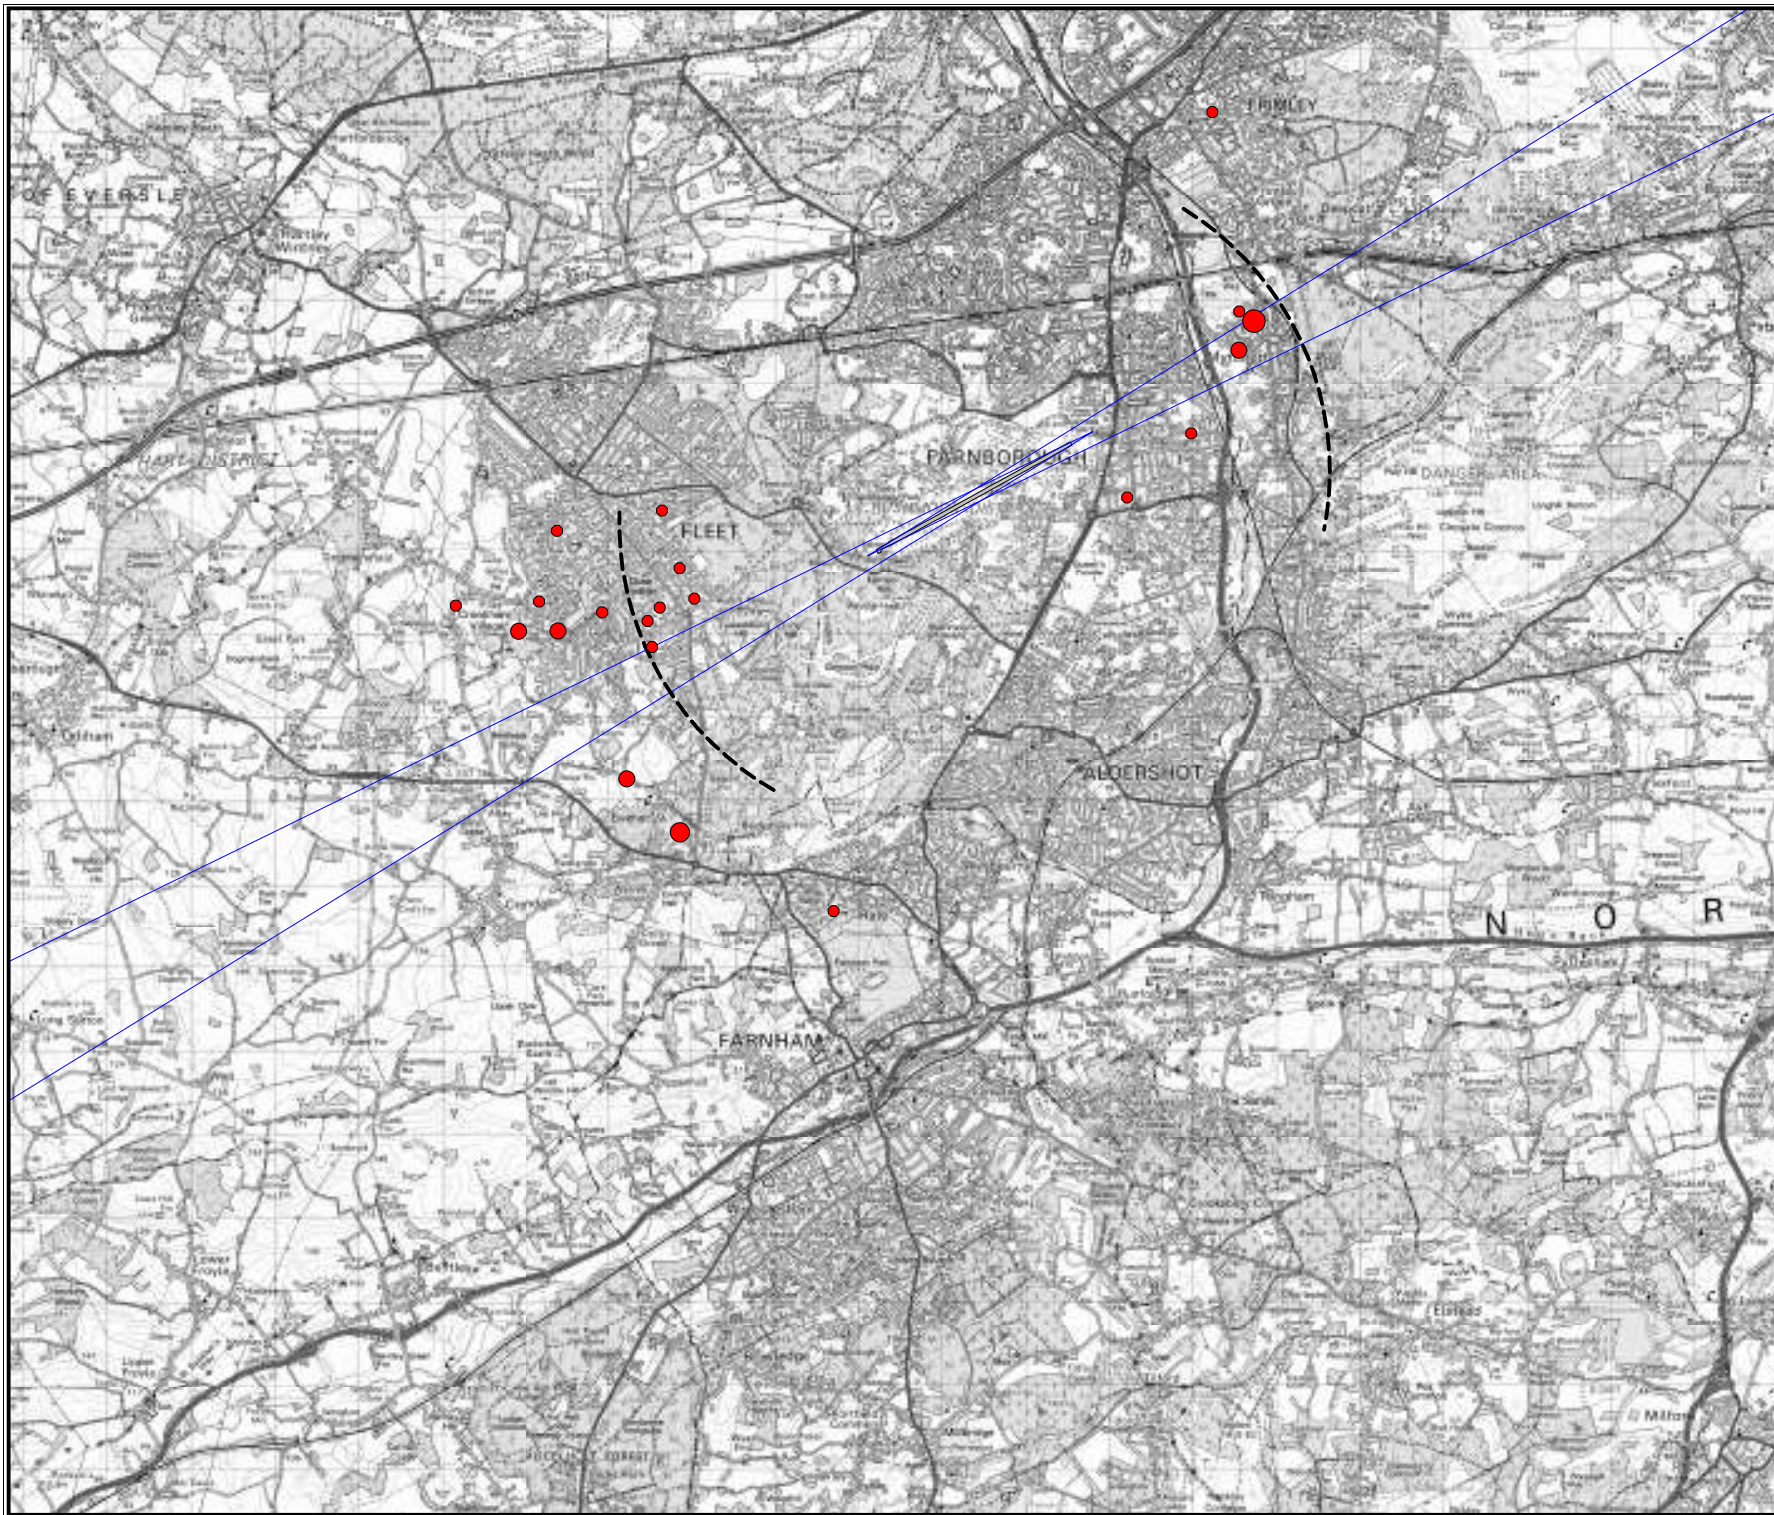

Complaints are represented by a graduated symbol, example sizes below:

--- 2nm from DME
— ILS Course Sector

One Complaint is not shown as postcode could not be determined

Revisions

TAG Farnborough Airport Ltd
Farnborough
Hampshire
GU14 6XA

Based upon the 2007 Ordnance Survey Mastermap digital data product with the permission of the Ordnance Survey on behalf of The Controller of Her Majesty's Stationery Office, © Crown Copyright All rights reserved. TAG Farnborough Airport 100036221

Scale@A4 1:90600	Date 15/06/10	Drawn by JE

Title

Complaints by Postcode
March 10

Drawing No. GN TG A OP 1705	Rev No. A
File