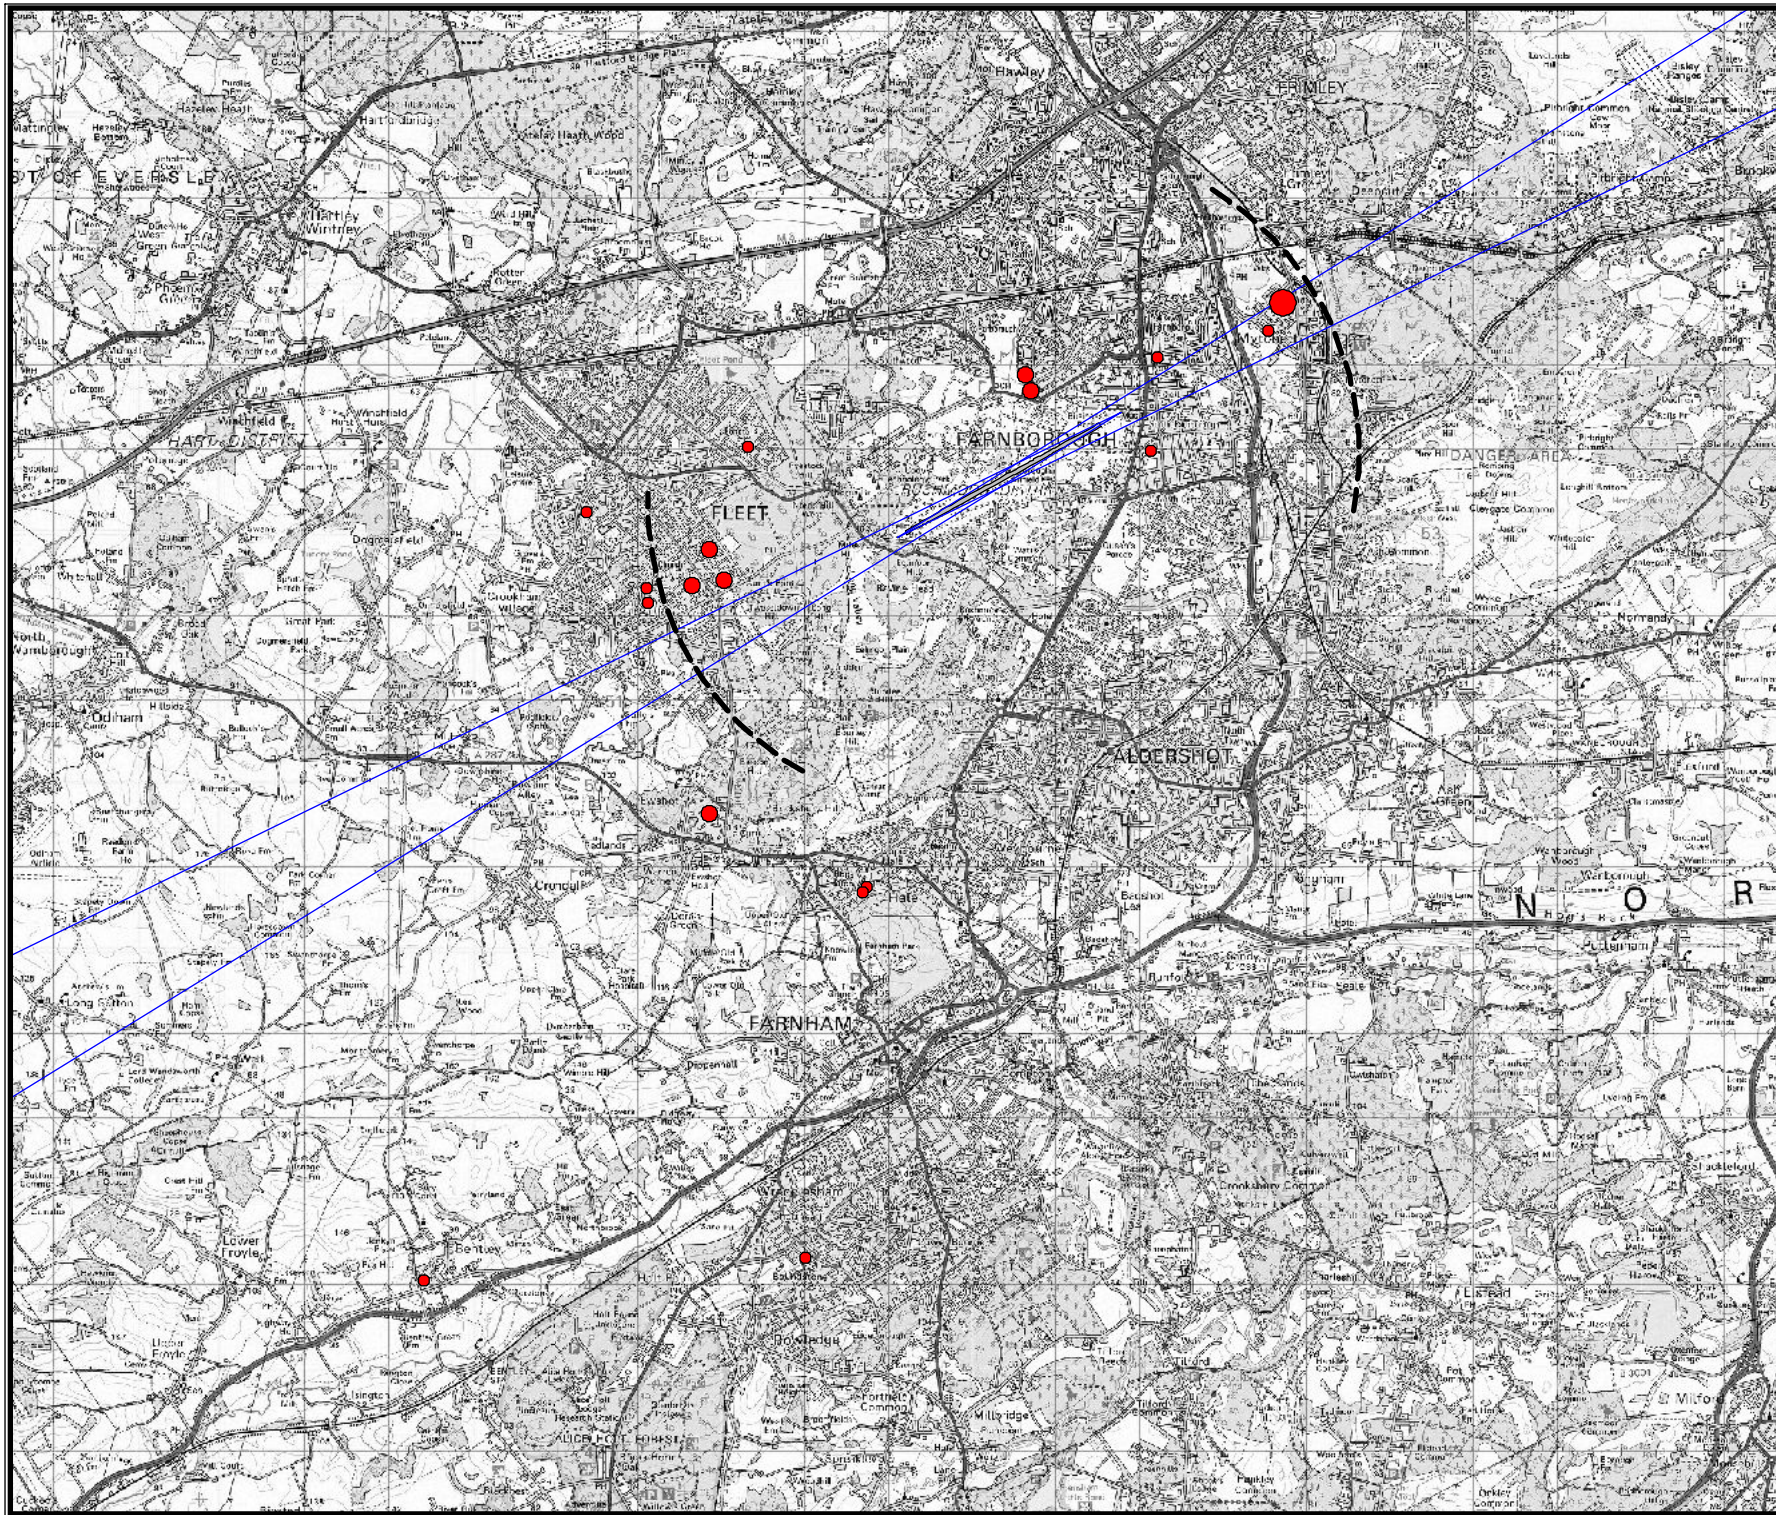

Complaints are represented by a graduated symbol, example sizes below:

20
10
2

--- 2nm from DME
— ILS Course Sector

Complaints are not shown where a postcode could not be determined

Revisions

TAG Farnborough Airport Ltd
Farnborough
Hampshire
GU14 6XA

Based upon the 2007 Ordnance Survey Mastermap digital data product with the permission of the Ordnance Survey on behalf of The Controller of Her Majesty's Stationary Office, © Crown Copyright All rights reserved. TAG Farnborough Airport 100036221
Scale@A4 Date Drawn by
1:90600 18/02/10 JE

Title

Complaints by Postcode
November 09

Drawing No. Rev No.
GN TG A OP 1641 A
File