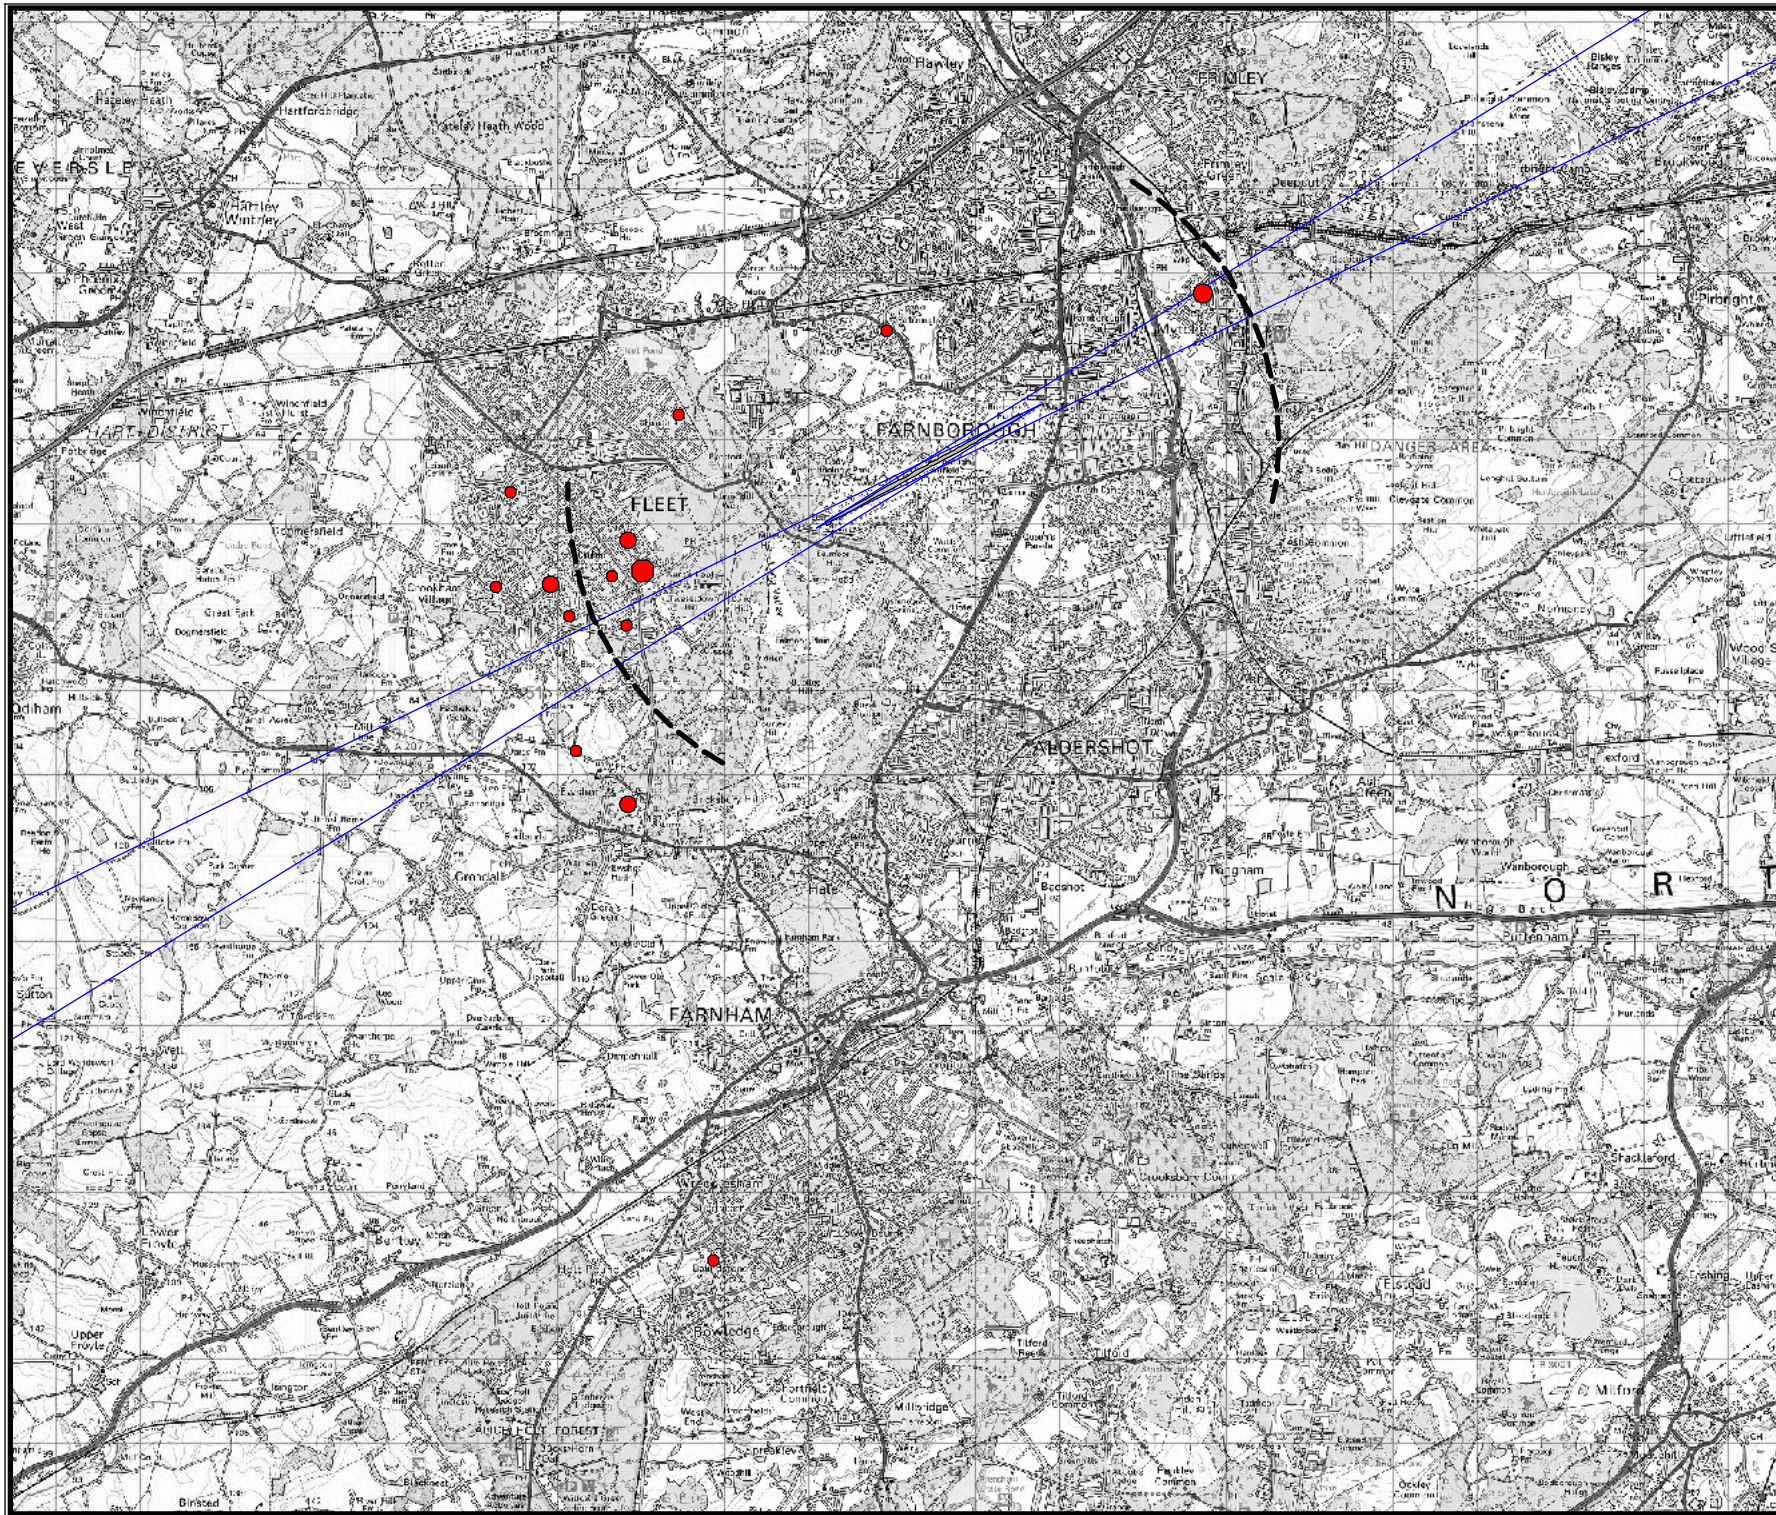

Complaints are represented by a graduated symbol, example sizes below:

20
10
2

--- 2nmi from DME
— ILS Course Sector

Complaints are not shown where a postcode could not be determined

Revisions

TAG Farnborough Airport Ltd
Farnborough
Hampshire
GU14 6XA

Based upon the 2007 Ordnance Survey Mastermap digital data product with the permission of the Ordnance Survey on behalf of The Controller of Her Majesty's Stationary Office, © Crown Copyright All rights reserved. TAG Farnborough Airport 100036221

Scale@A4 Date Drawn by
1:90600 18/02/10 JE

Title

Complaints by Postcode
December 09

Drawing No. Rev No.
GN TG A OP 1642 A

File