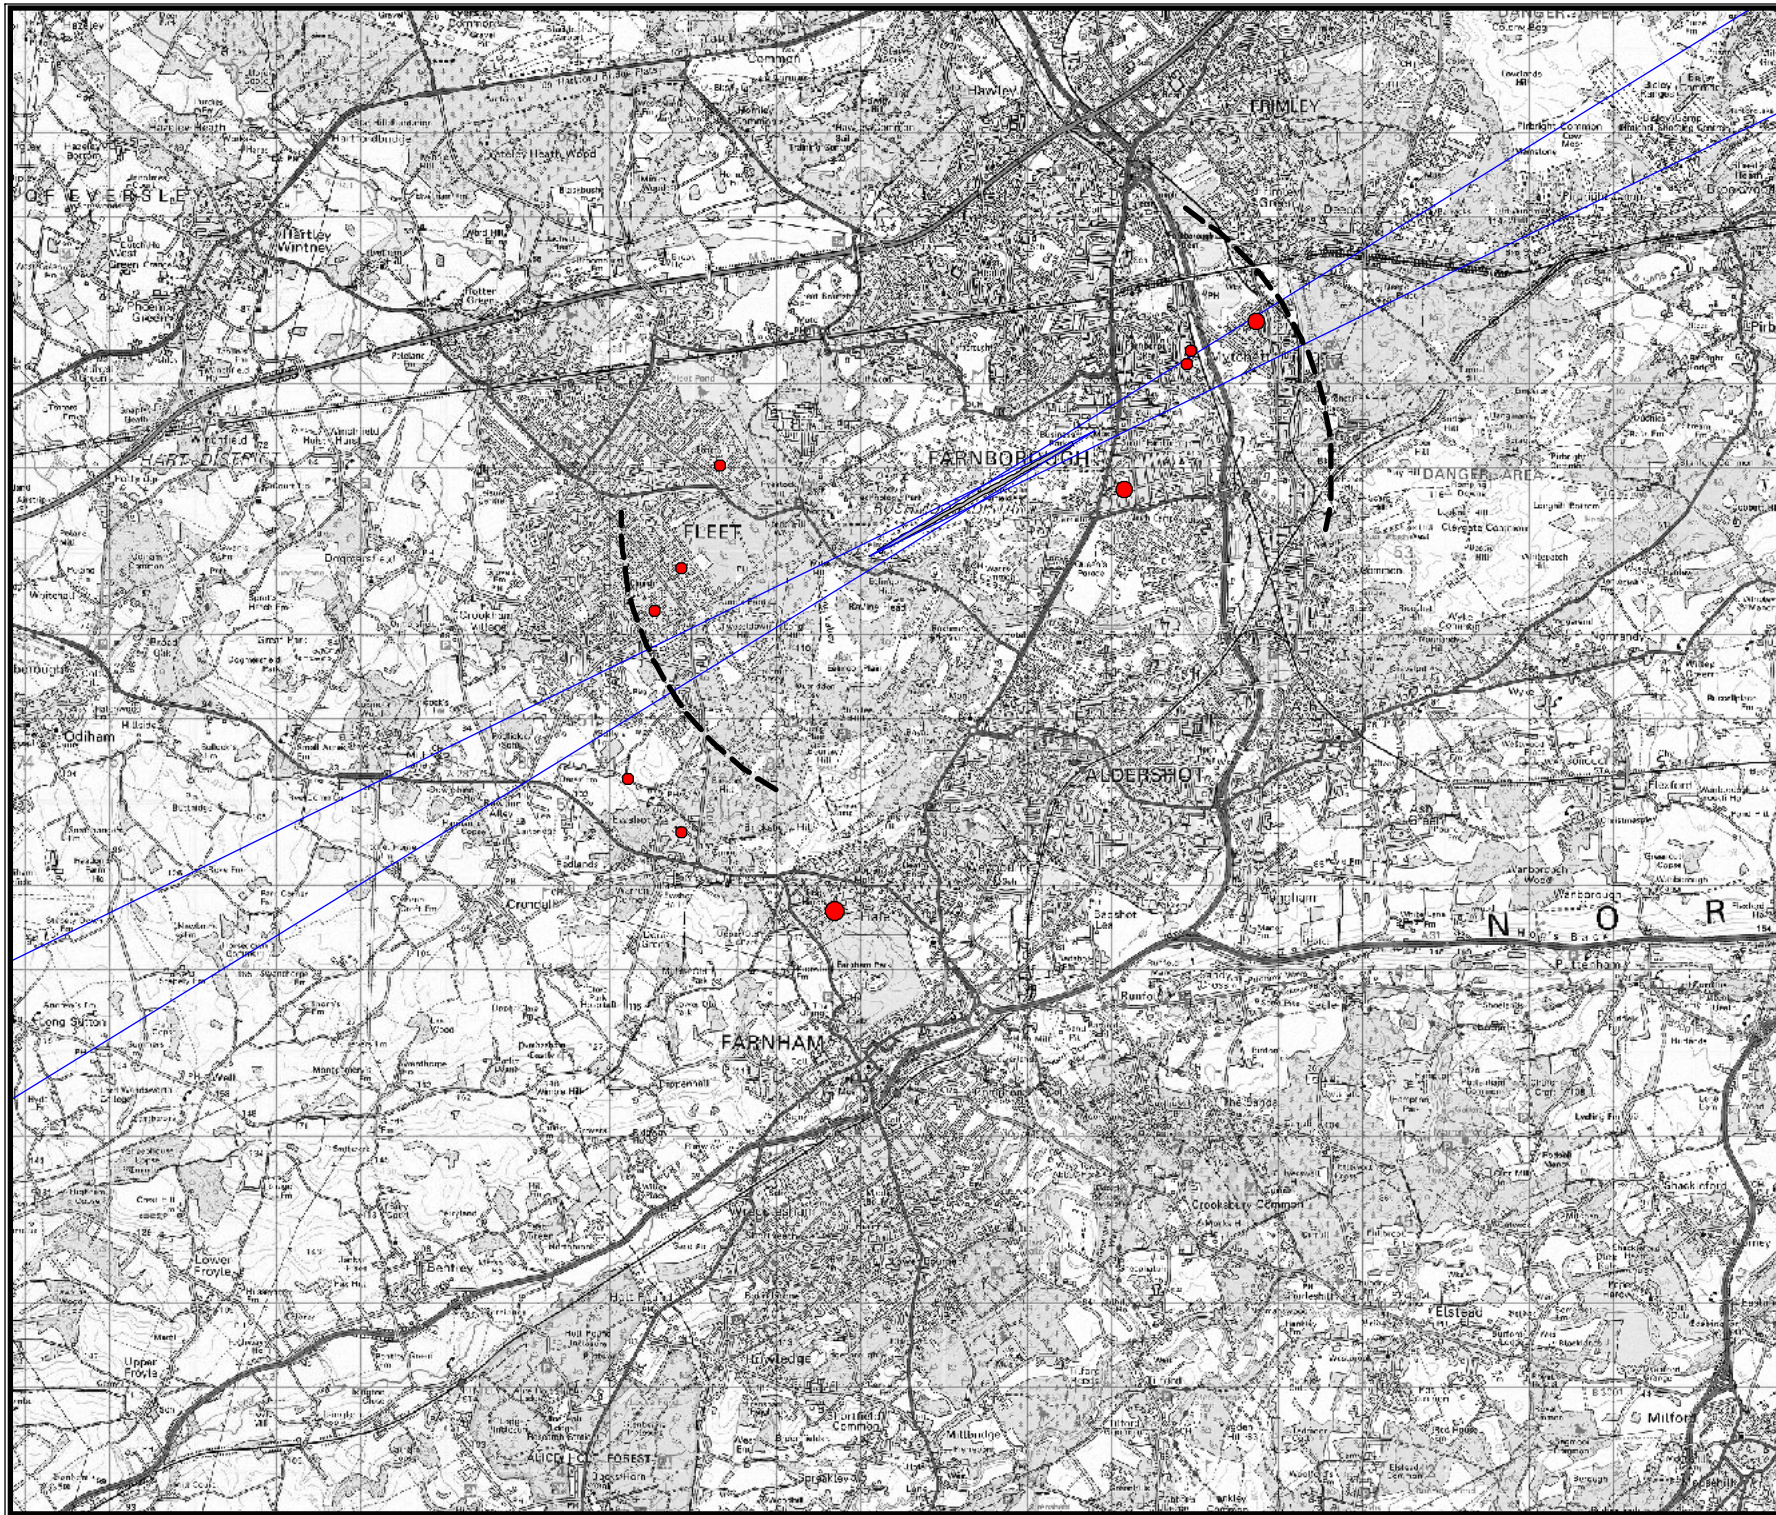

Complaints are represented by a graduated symbol, example sizes below:

20
10
2

--- 2nmi from DME
— ILS Course Sector

Complaints are not shown where a postcode could not be determined

Revisions

TAG Farnborough Airport Ltd
Farnborough
Hampshire
GU14 6XA

Based upon the 2007 Ordnance Survey Mastermap digital data product with the permission of the Ordnance Survey on behalf of The Controller of Her Majesty's Stationery Office, © Crown Copyright All rights reserved. TAG Farnborough Airport 100036221
Scale@A4 Date Drawn by
1:90600 18/02/10 JE

Title
Complaints by Postcode
January 10

Drawing No. Rev No.
GN TG A OP 1643 A
File