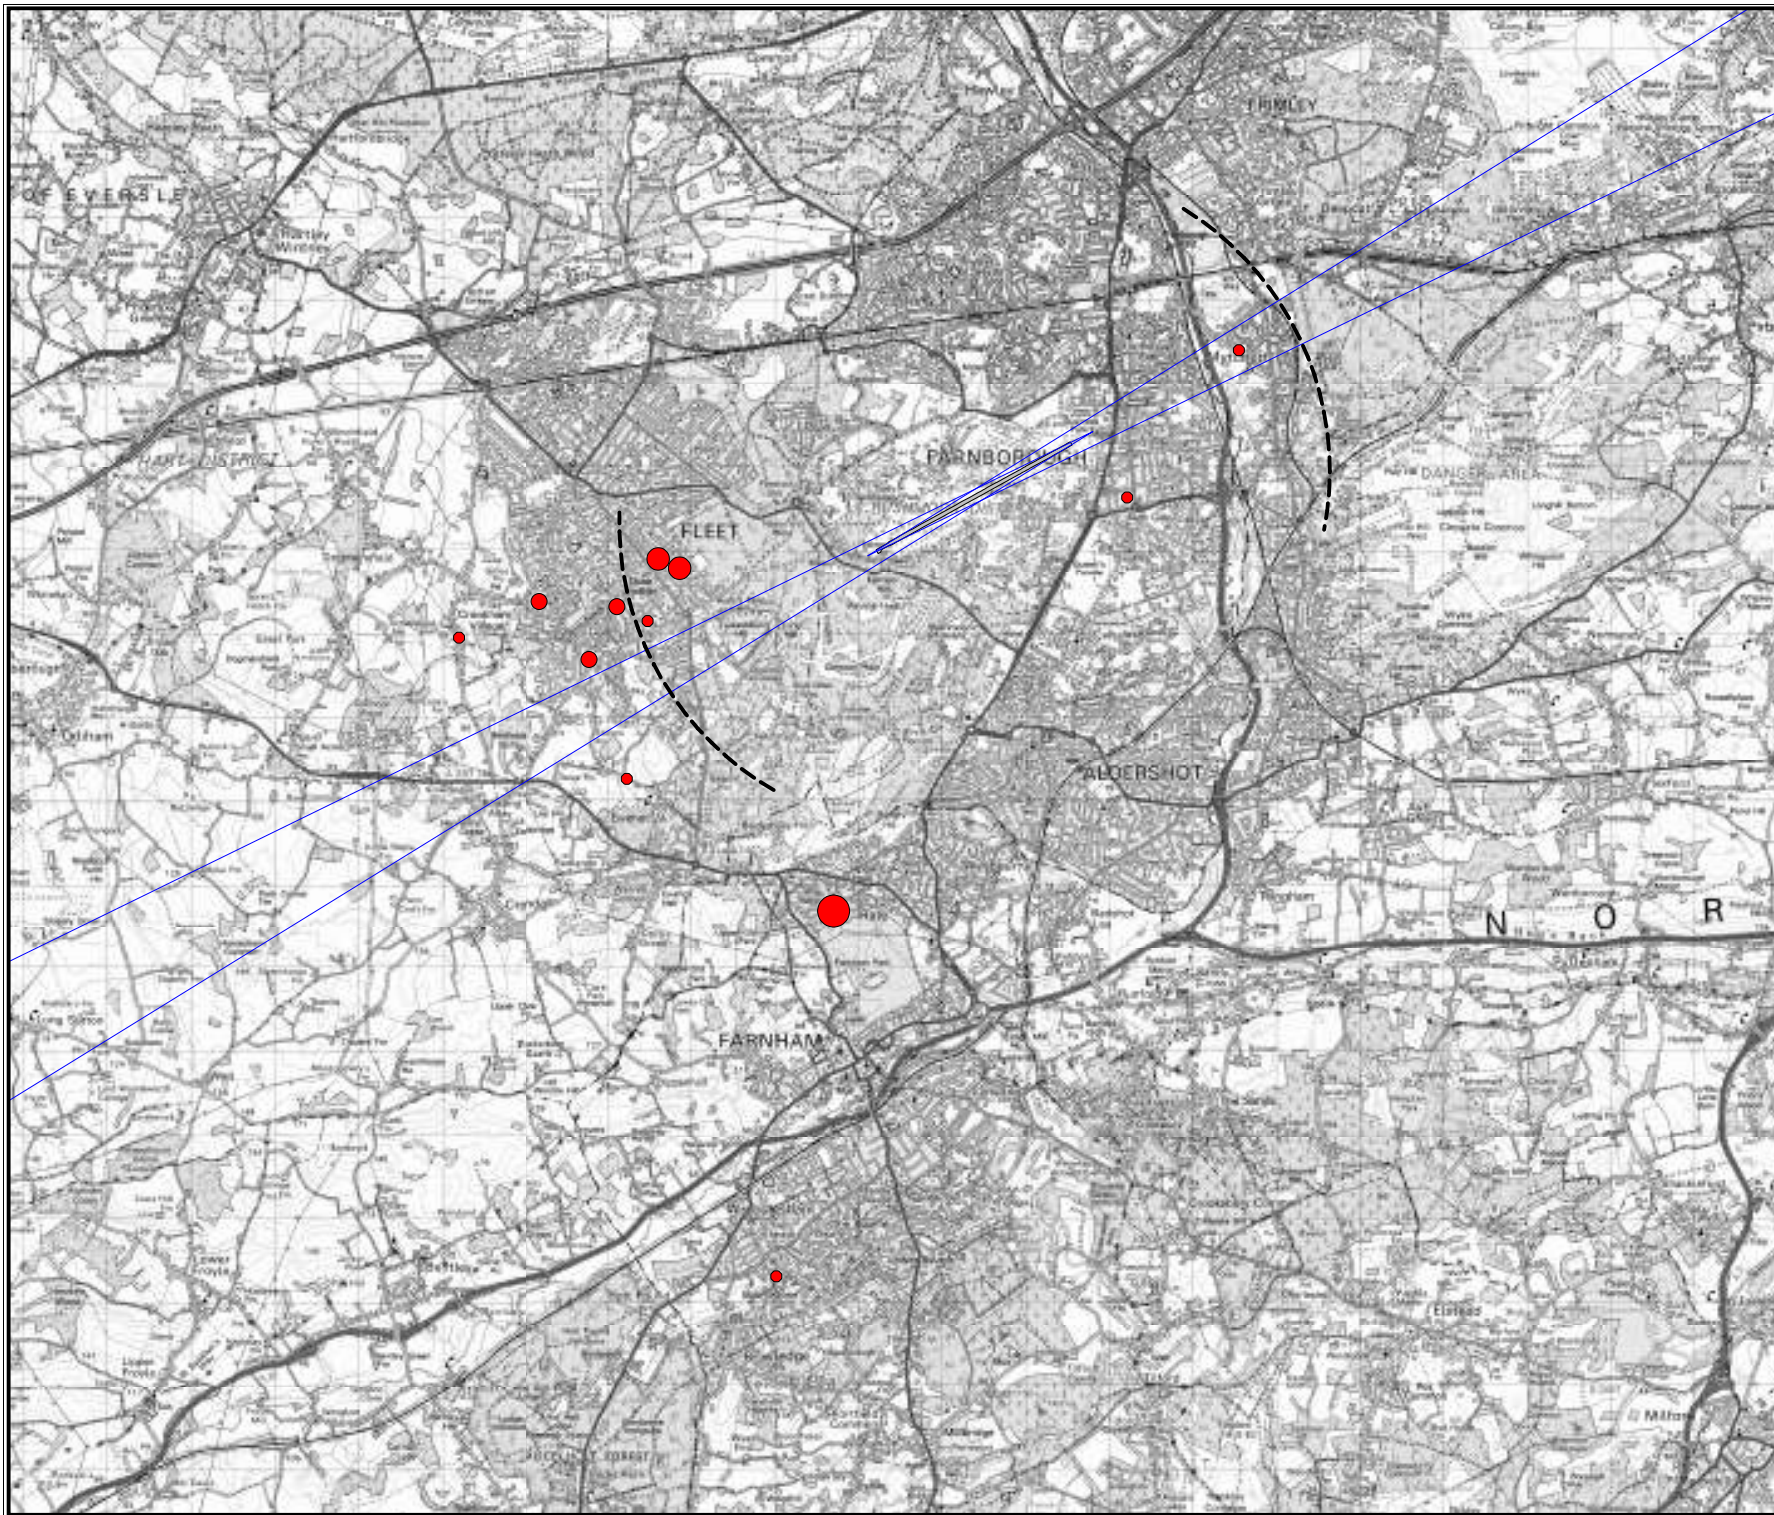

Complaints are represented by a graduated symbol, example sizes below:

--- 2nm from DME
— ILS Course Sector

Revisions

TAG Farnborough Airport Ltd
Farnborough
Hampshire
GU14 6XA

Based upon the 2007 Ordnance Survey Mastermap digital data product with the permission of the Ordnance Survey on behalf of The Controller of Her Majesty's Stationery Office. © Crown Copyright All rights reserved. TAG Farnborough Airport 100036221

Scale@A4 1:90600	Date 14/06/11	Drawn by JE

Title

Complaints by Postcode
April 11

Drawing No. GN TG A OP 1835	Rev No. A
File