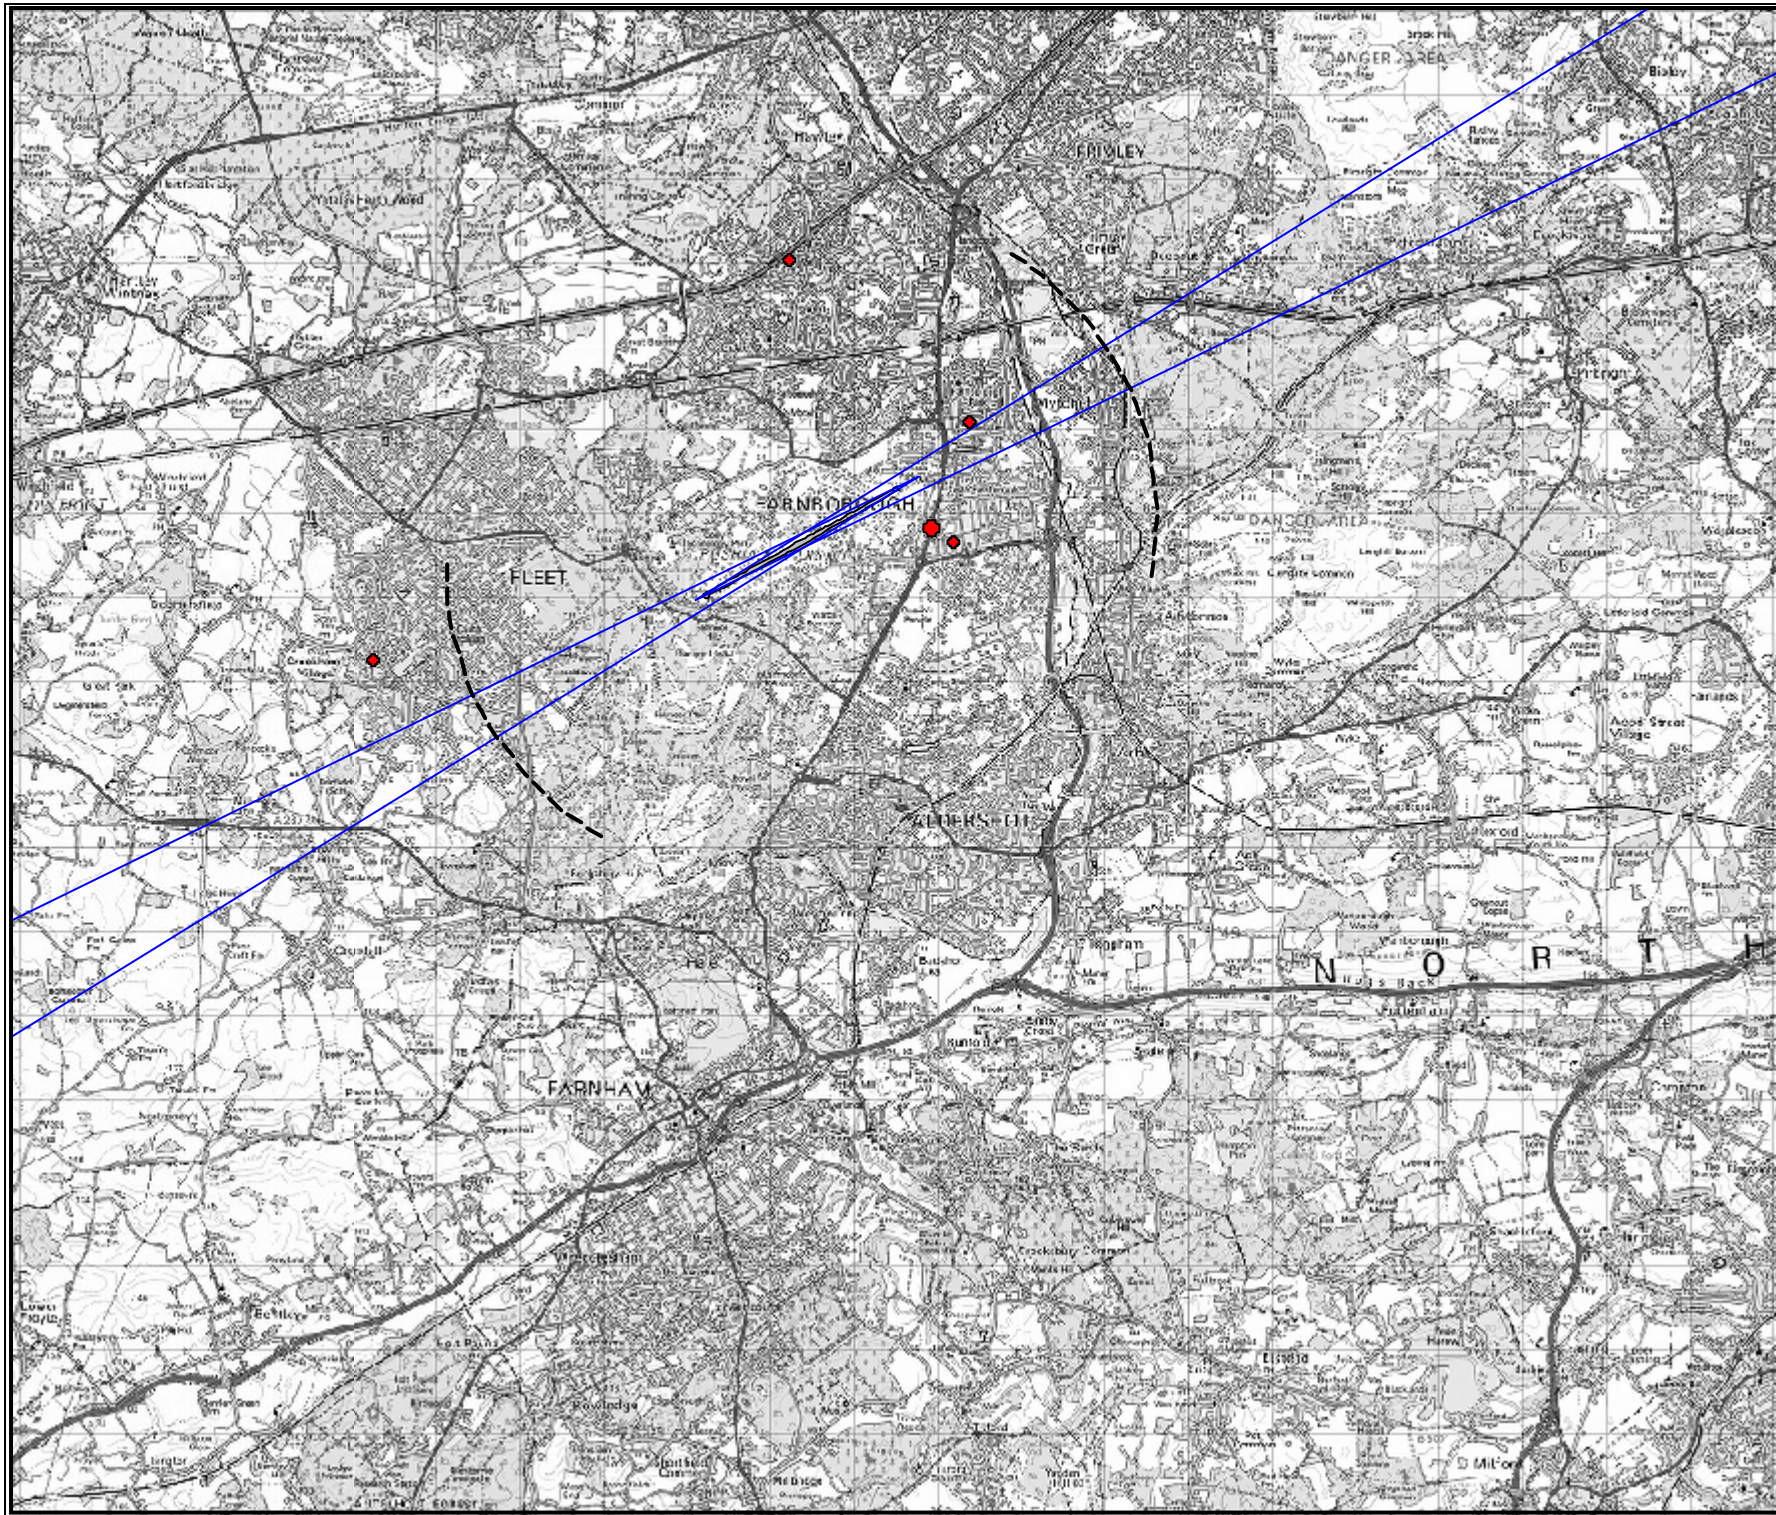

Complaints are represented by a graduated symbol, example sizes below:

20
10
2

--- 2nm from DME

— ILS Course Sector

2 x Postcodes not given

Revisions

TAG Farnborough Airport Ltd
Farnborough
Hampshire
GU14 6XA

Based upon the 2007 Ordnance Survey Mastermap digital data product with the permission of the Ordnance Survey on behalf of The Controller of Her Majesty's Stationery Office. © Crown Copyright All rights reserved. TAG Farnborough Airport 100036221

Scale@A4 1:90,600	Date 07/03/11	Drawn by JE

Title
Complaints by Postcode
Jan 11

Drawing No. GN TG A OP 1803	Rev No. A

File