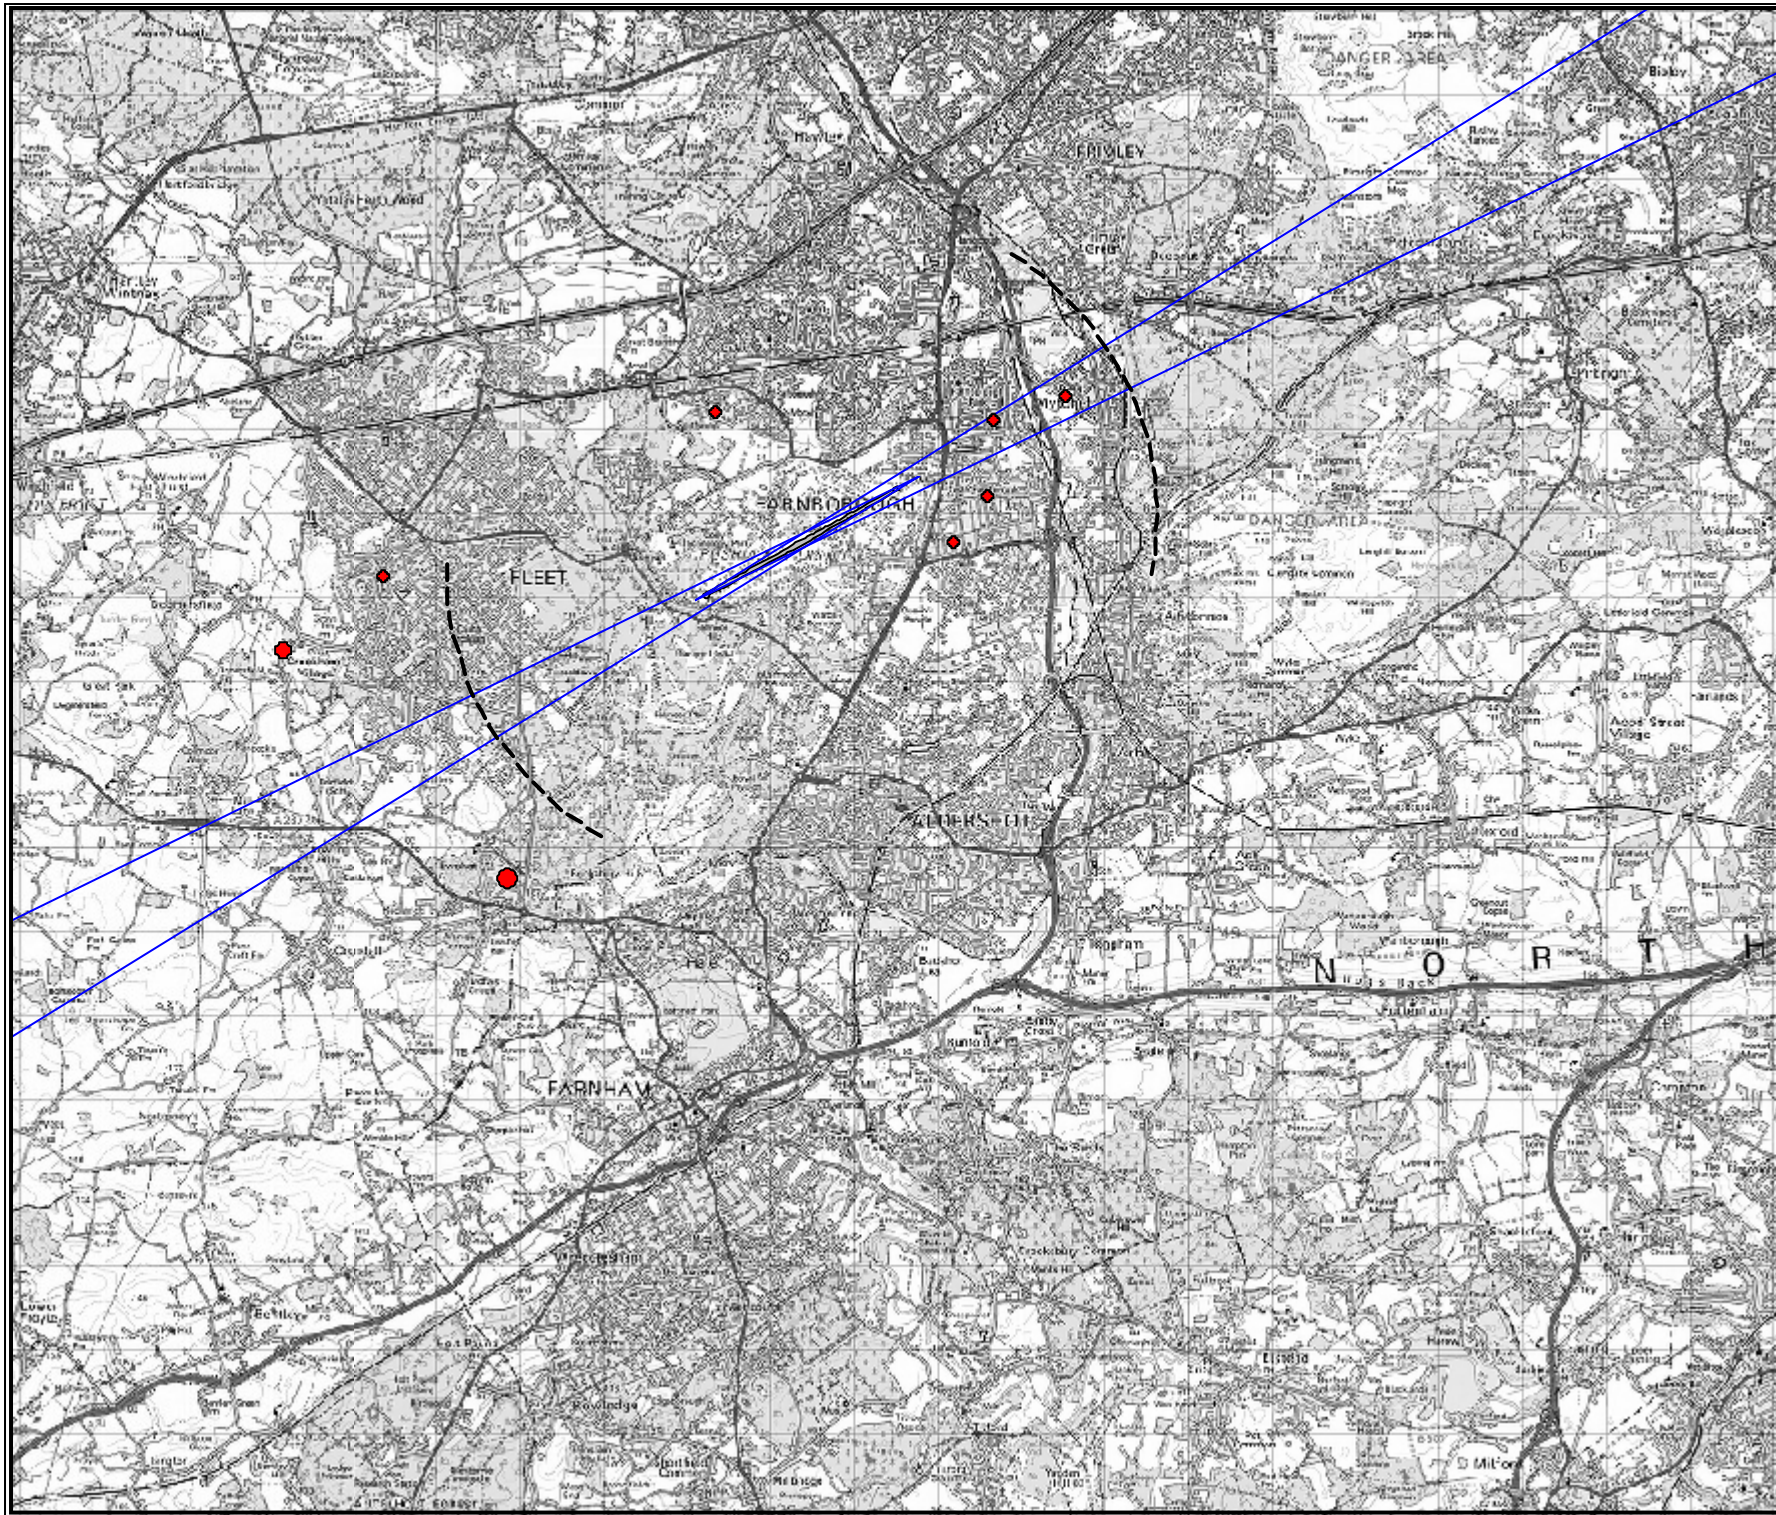

Complaints are represented by a graduated symbol, example sizes below:

--- 2nm from DME
— ILS Course Sector

3 x Postcode not given

Complaints recorded at the following postcodes were beyond the scale of the map:
1 x KT1 2

Revisions

TAG Farnborough Airport Ltd
Farnborough
Hampshire
GU14 6XA

Based upon the 2007 Ordnance Survey Mastermap digital data product with the permission of the Ordnance Survey on behalf of The Controller of Her Majesty's Stationery Office. © Crown Copyright All rights reserved. TAG Farnborough Airport 100036221

Scale@A4	Date	Drawn by
1:90,600	07/03/11	JE

Title
Complaints by Postcode
Nov 10

Drawing No.	Rev No.
GN TG A OP 1801	A
File