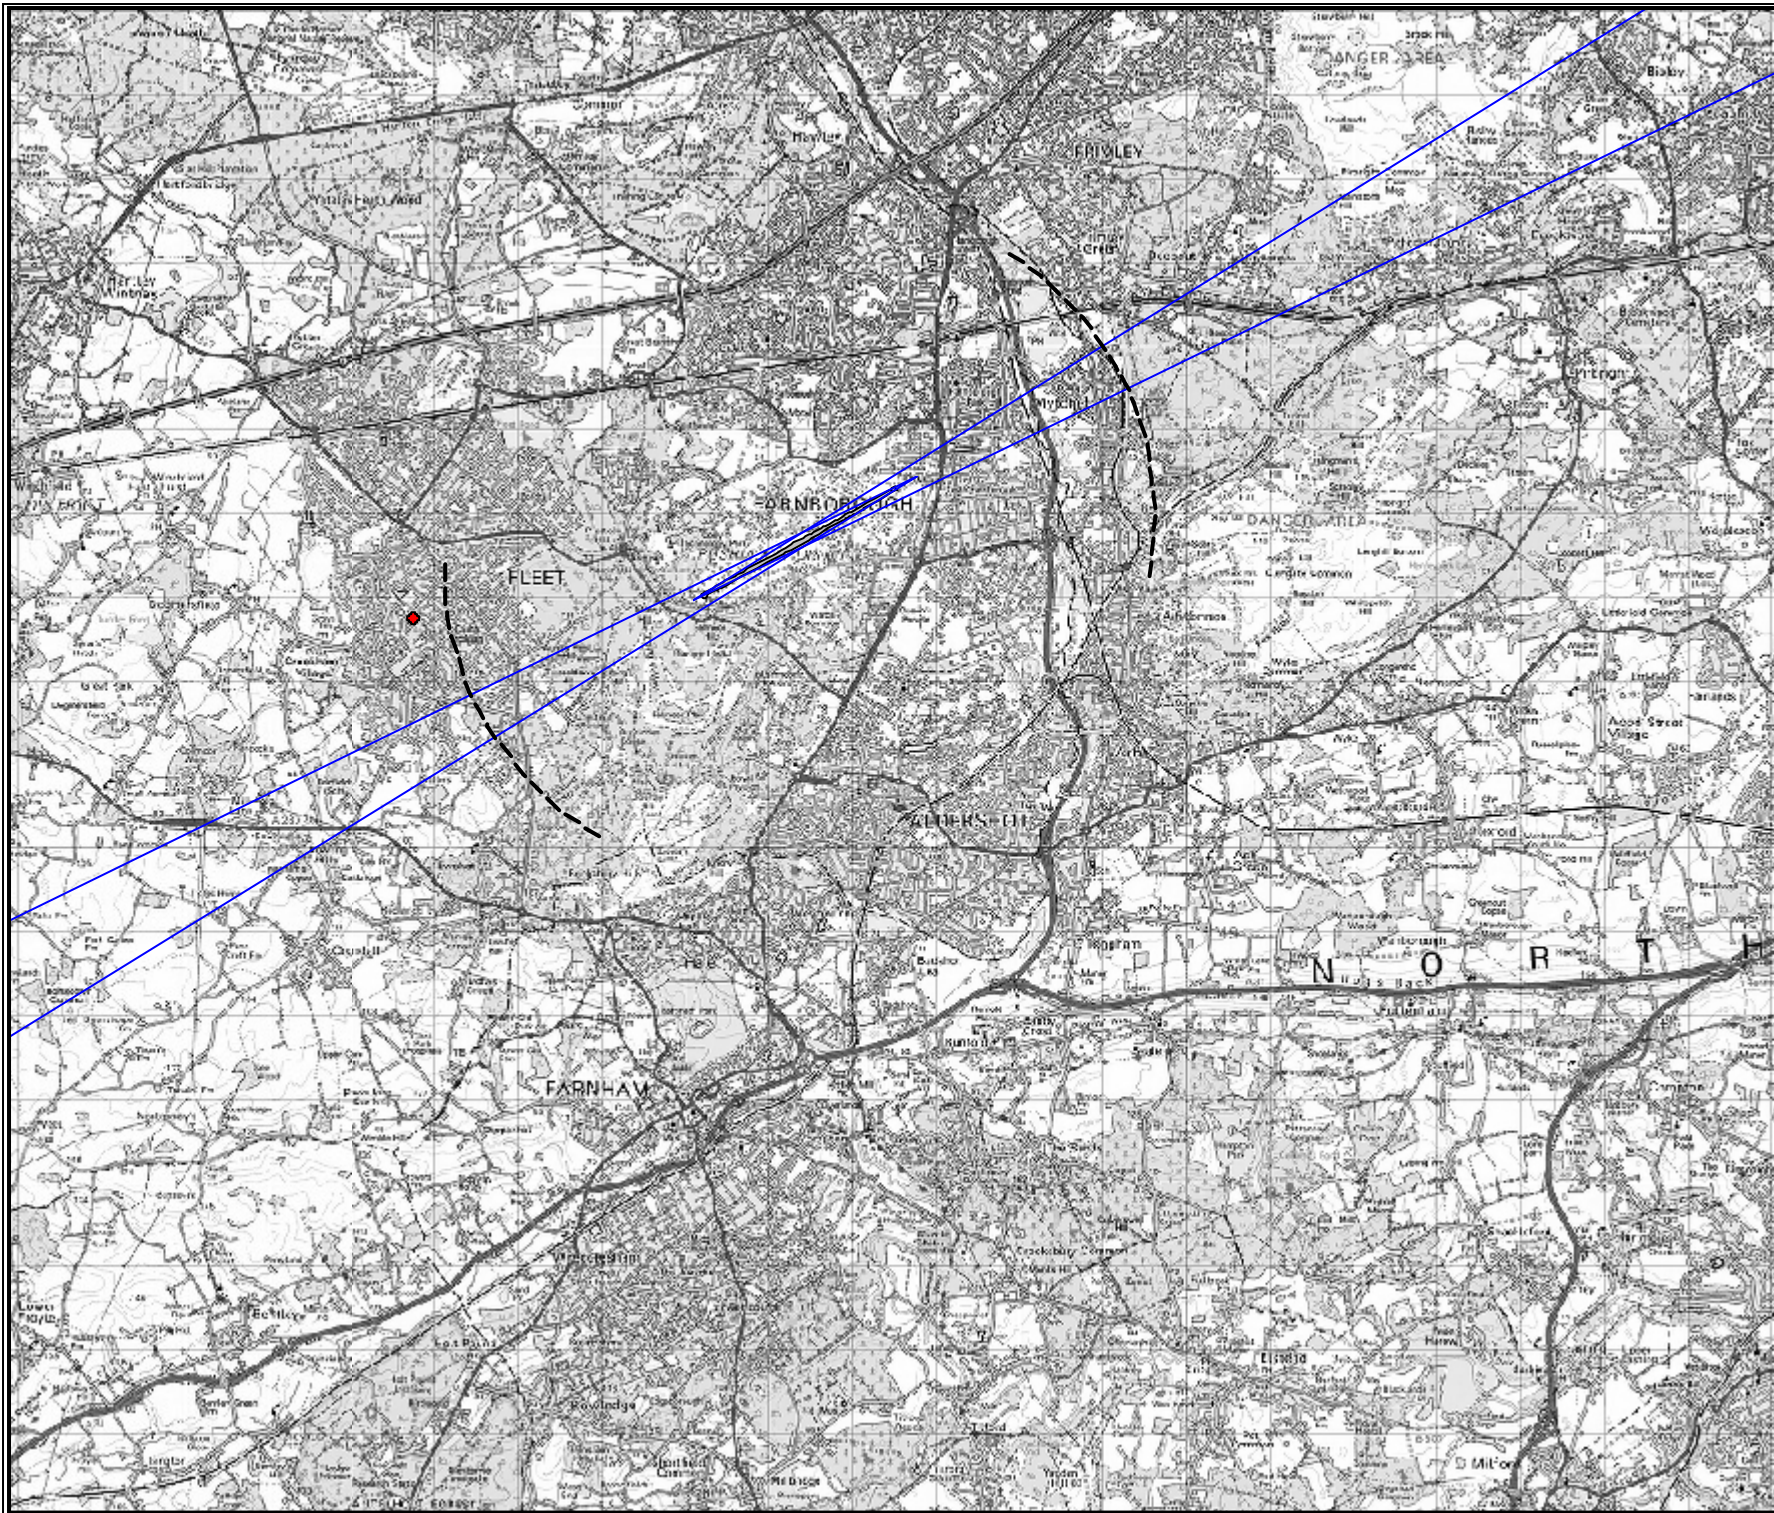

Complaints are represented by a graduated symbol, example sizes below:

--- 2nm from DME
— ILS Course Sector

Revisions

TAG Farnborough Airport Ltd
Farnborough
Hampshire
GU14 6XA

Based upon the 2007 Ordnance Survey Mastermap digital data product with the permission of the Ordnance Survey on behalf of The Controller of Her Majesty's Stationery Office. © Crown Copyright All rights reserved. TAG Farnborough Airport 100036221

Scale@A4 1:90,600	Date 07/03/11	Drawn by JE

Title
Complaints by Postcode
Dec 10

Drawing No. GN TG A OP 1802	Rev No. A

File