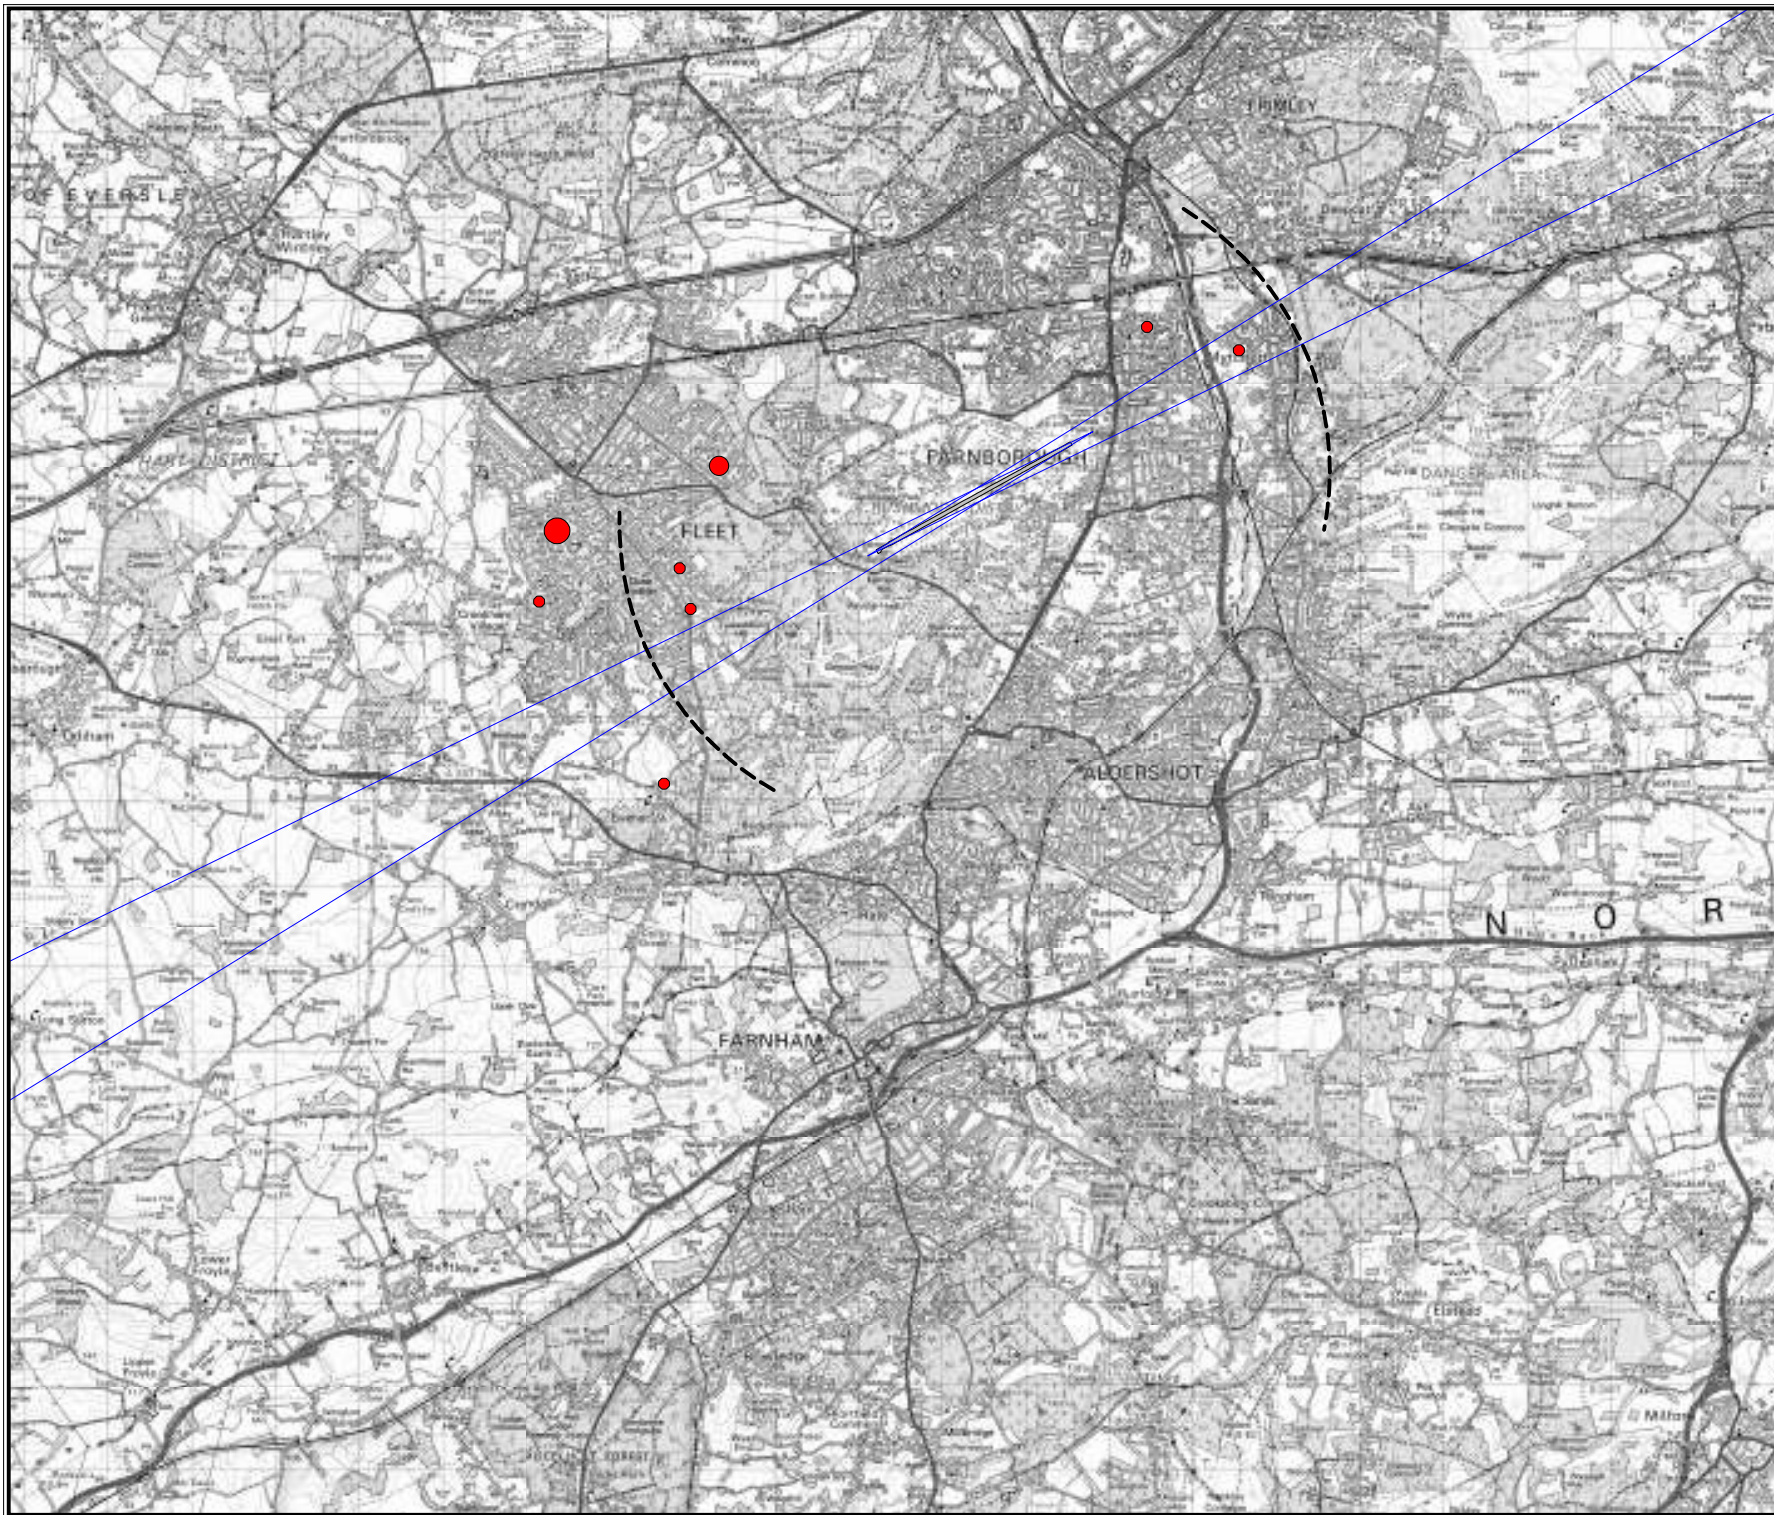

Complaints are represented by a graduated symbol, example sizes below:

--- 2nm from DME
— ILS Course Sector

Revisions

TAG Farnborough Airport Ltd
Farnborough
Hampshire
GU14 6XA

Based upon the 2007 Ordnance Survey Mastermap digital data product with the permission of the Ordnance Survey on behalf of The Controller of Her Majesty's Stationery Office, © Crown Copyright All rights reserved. TAG Farnborough Airport 100036221

Scale@A4 1:90600	Date 24/05/12	Drawn by JE

Title

Complaints by Postcode
Apr 12

Drawing No. GN TG A OP 2040	Rev No. A

File