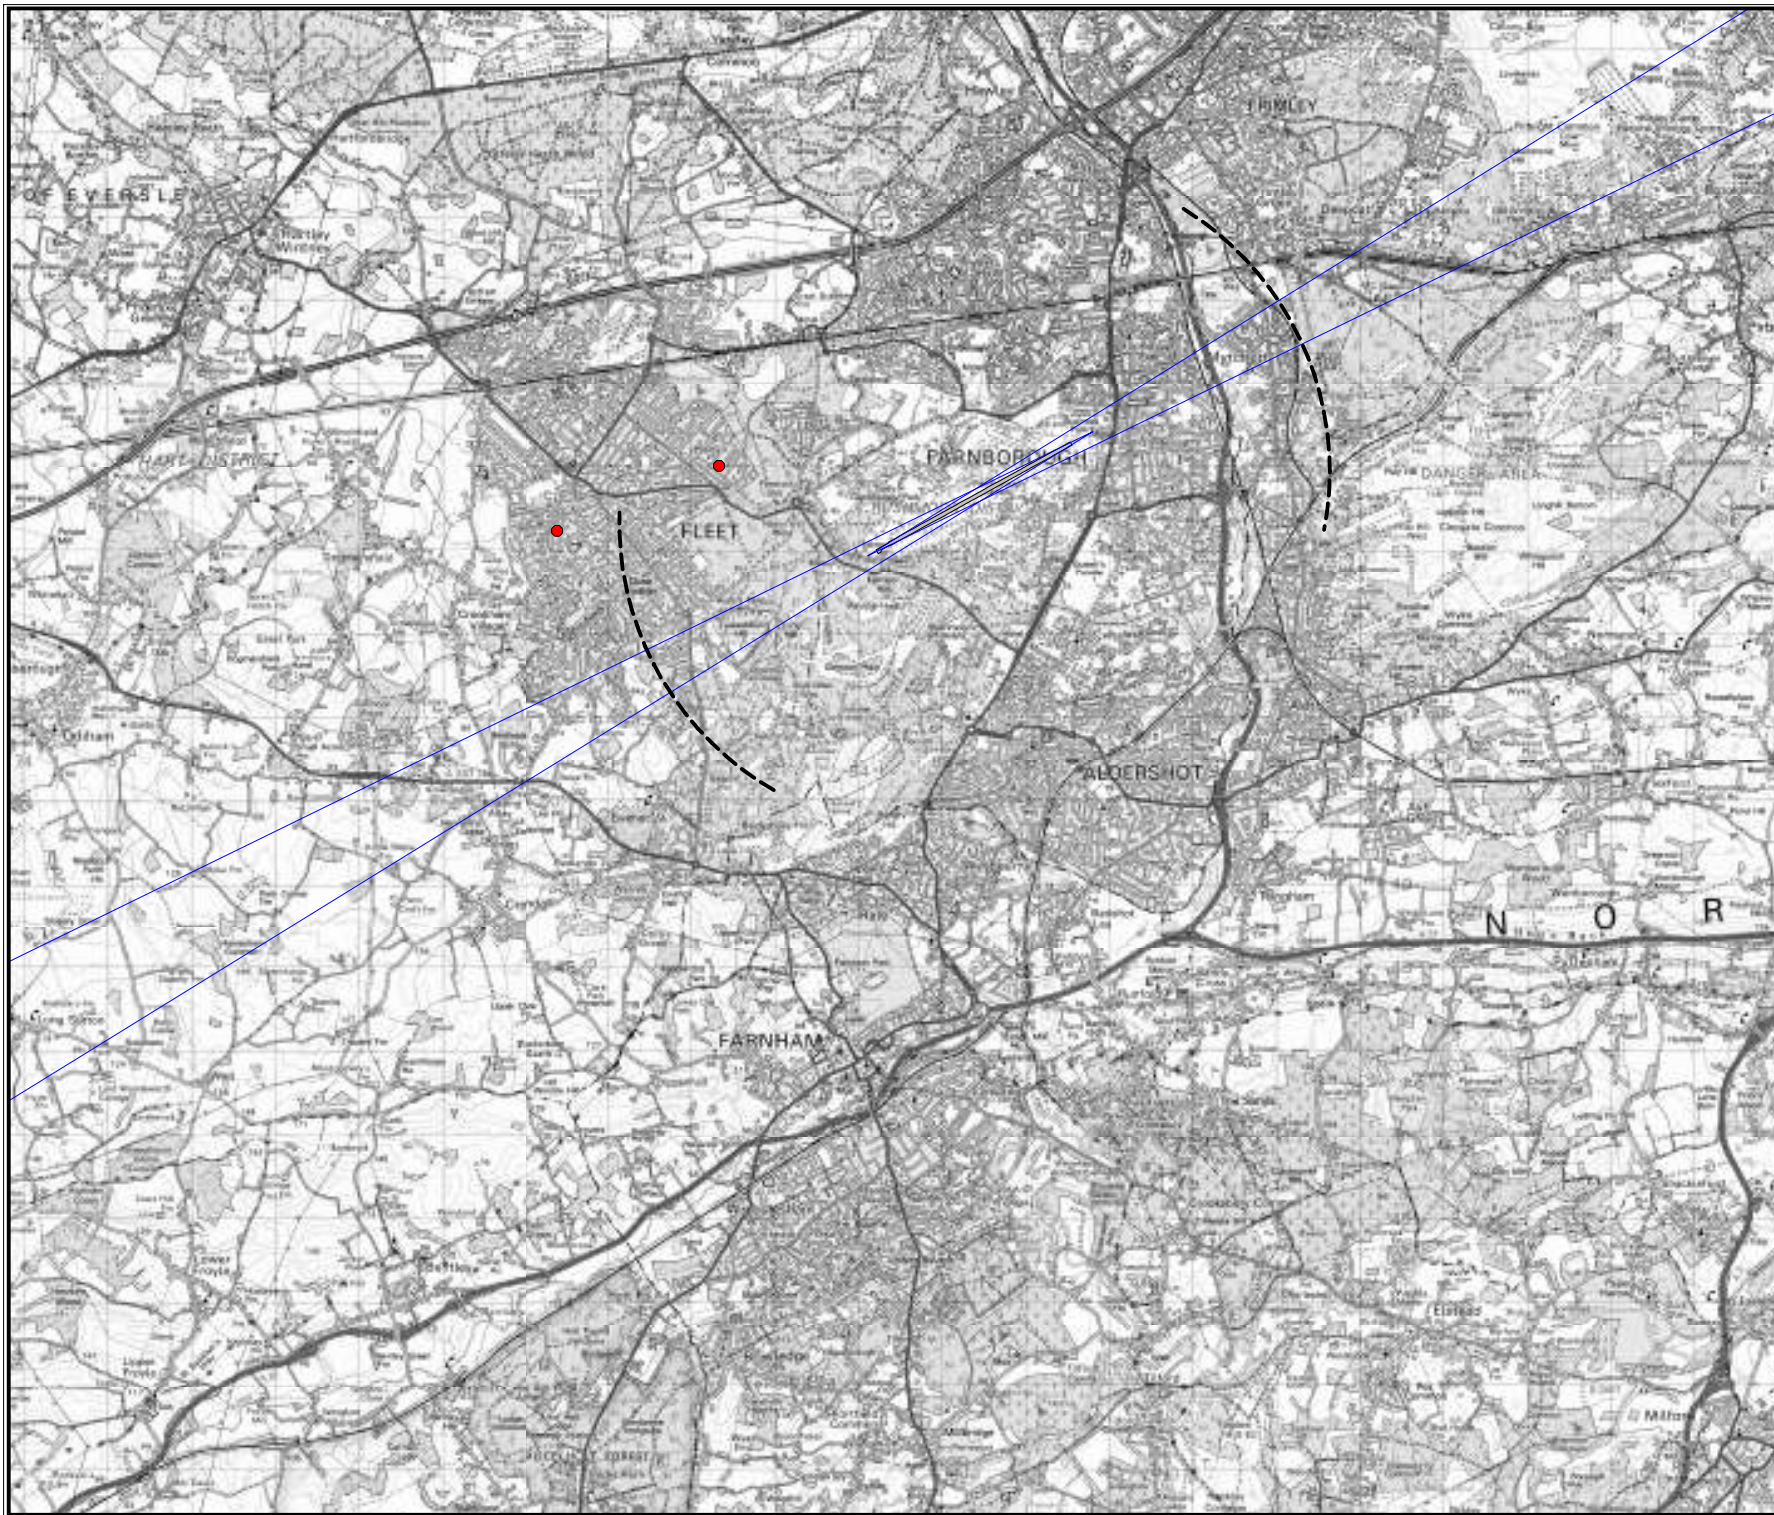

Complaints are represented by a graduated symbol, example sizes below:

20
10
2

--- 2nm from DME
— ILS Course Sector

Note: Up to and including the 17th May 2012

Revisions

TAG Farnborough Airport Ltd
Farnborough
Hampshire
GU14 6XA

Based upon the 2007 Ordnance Survey Mastermap digital data product with the permission of the Ordnance Survey on behalf of The Controller of Her Majesty's Stationery Office, © Crown Copyright All rights reserved. TAG Farnborough Airport 100036221

Scale@A4	Date	Drawn by
1:90600	24/05/12	JE

Title

Complaints by Postcode
May 12

Drawing No.	Rev No.
GN TG A OP 2041	A

File