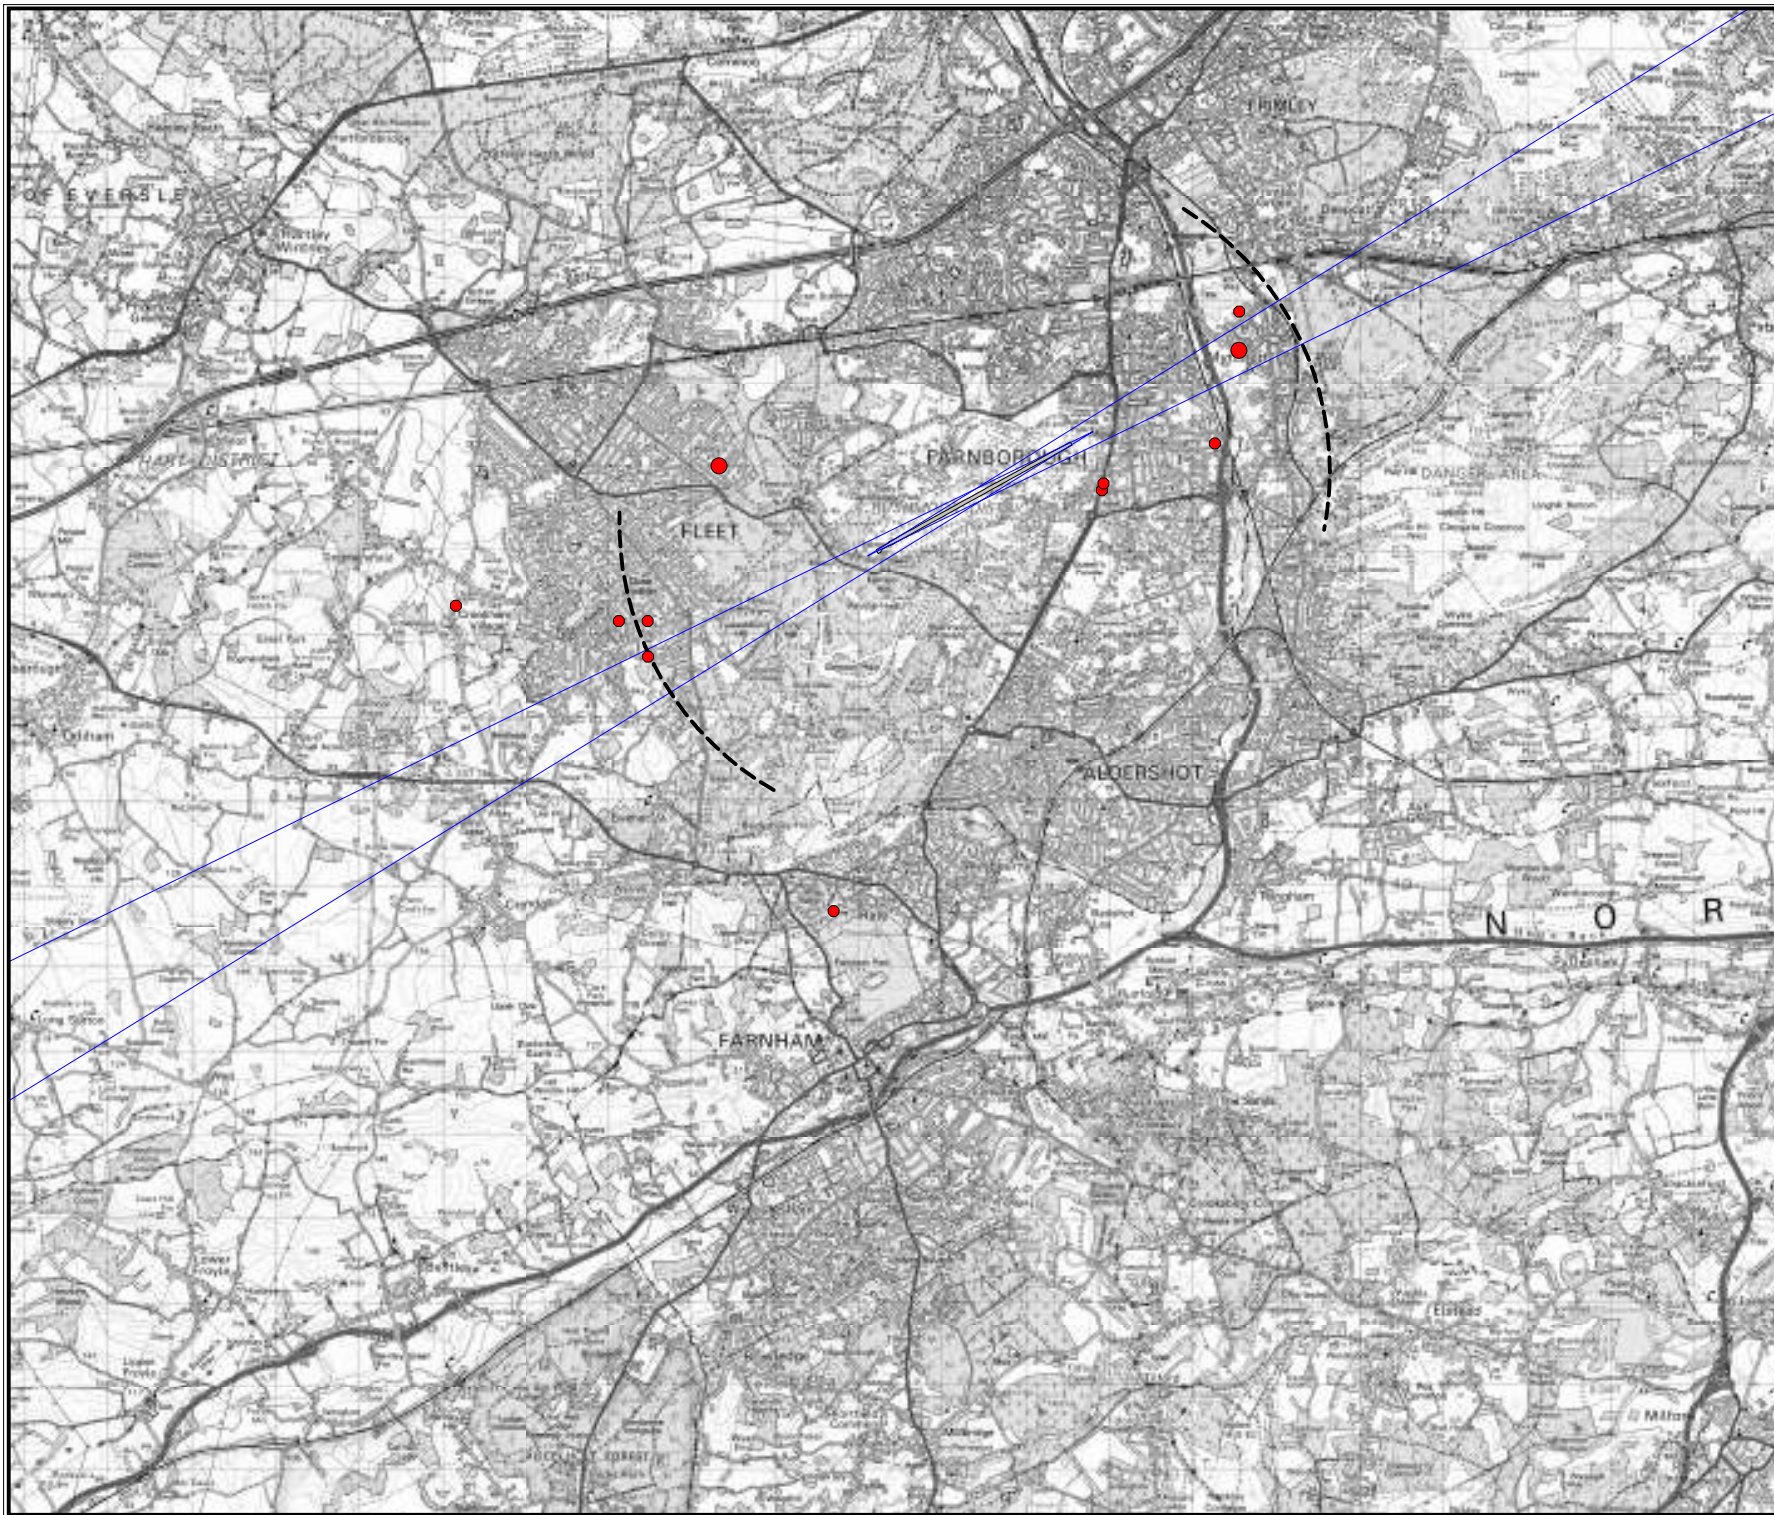

Complaints are represented by a graduated symbol, example sizes below:

--- 2nm from DME
— ILS Course Sector

Revisions

TAG Farnborough Airport Ltd
Farnborough
Hampshire
GU14 6XA

Based upon the 2007 Ordnance Survey Mastermap digital data product with the permission of the Ordnance Survey on behalf of The Controller of Her Majesty's Stationery Office, © Crown Copyright All rights reserved. TAG Farnborough Airport 100036221

Scale@A4 1:90600	Date 24/05/12	Drawn by JE

Title

Complaints by Postcode
Mar 12

Drawing No. GN TG A OP 2039	Rev No. A

File