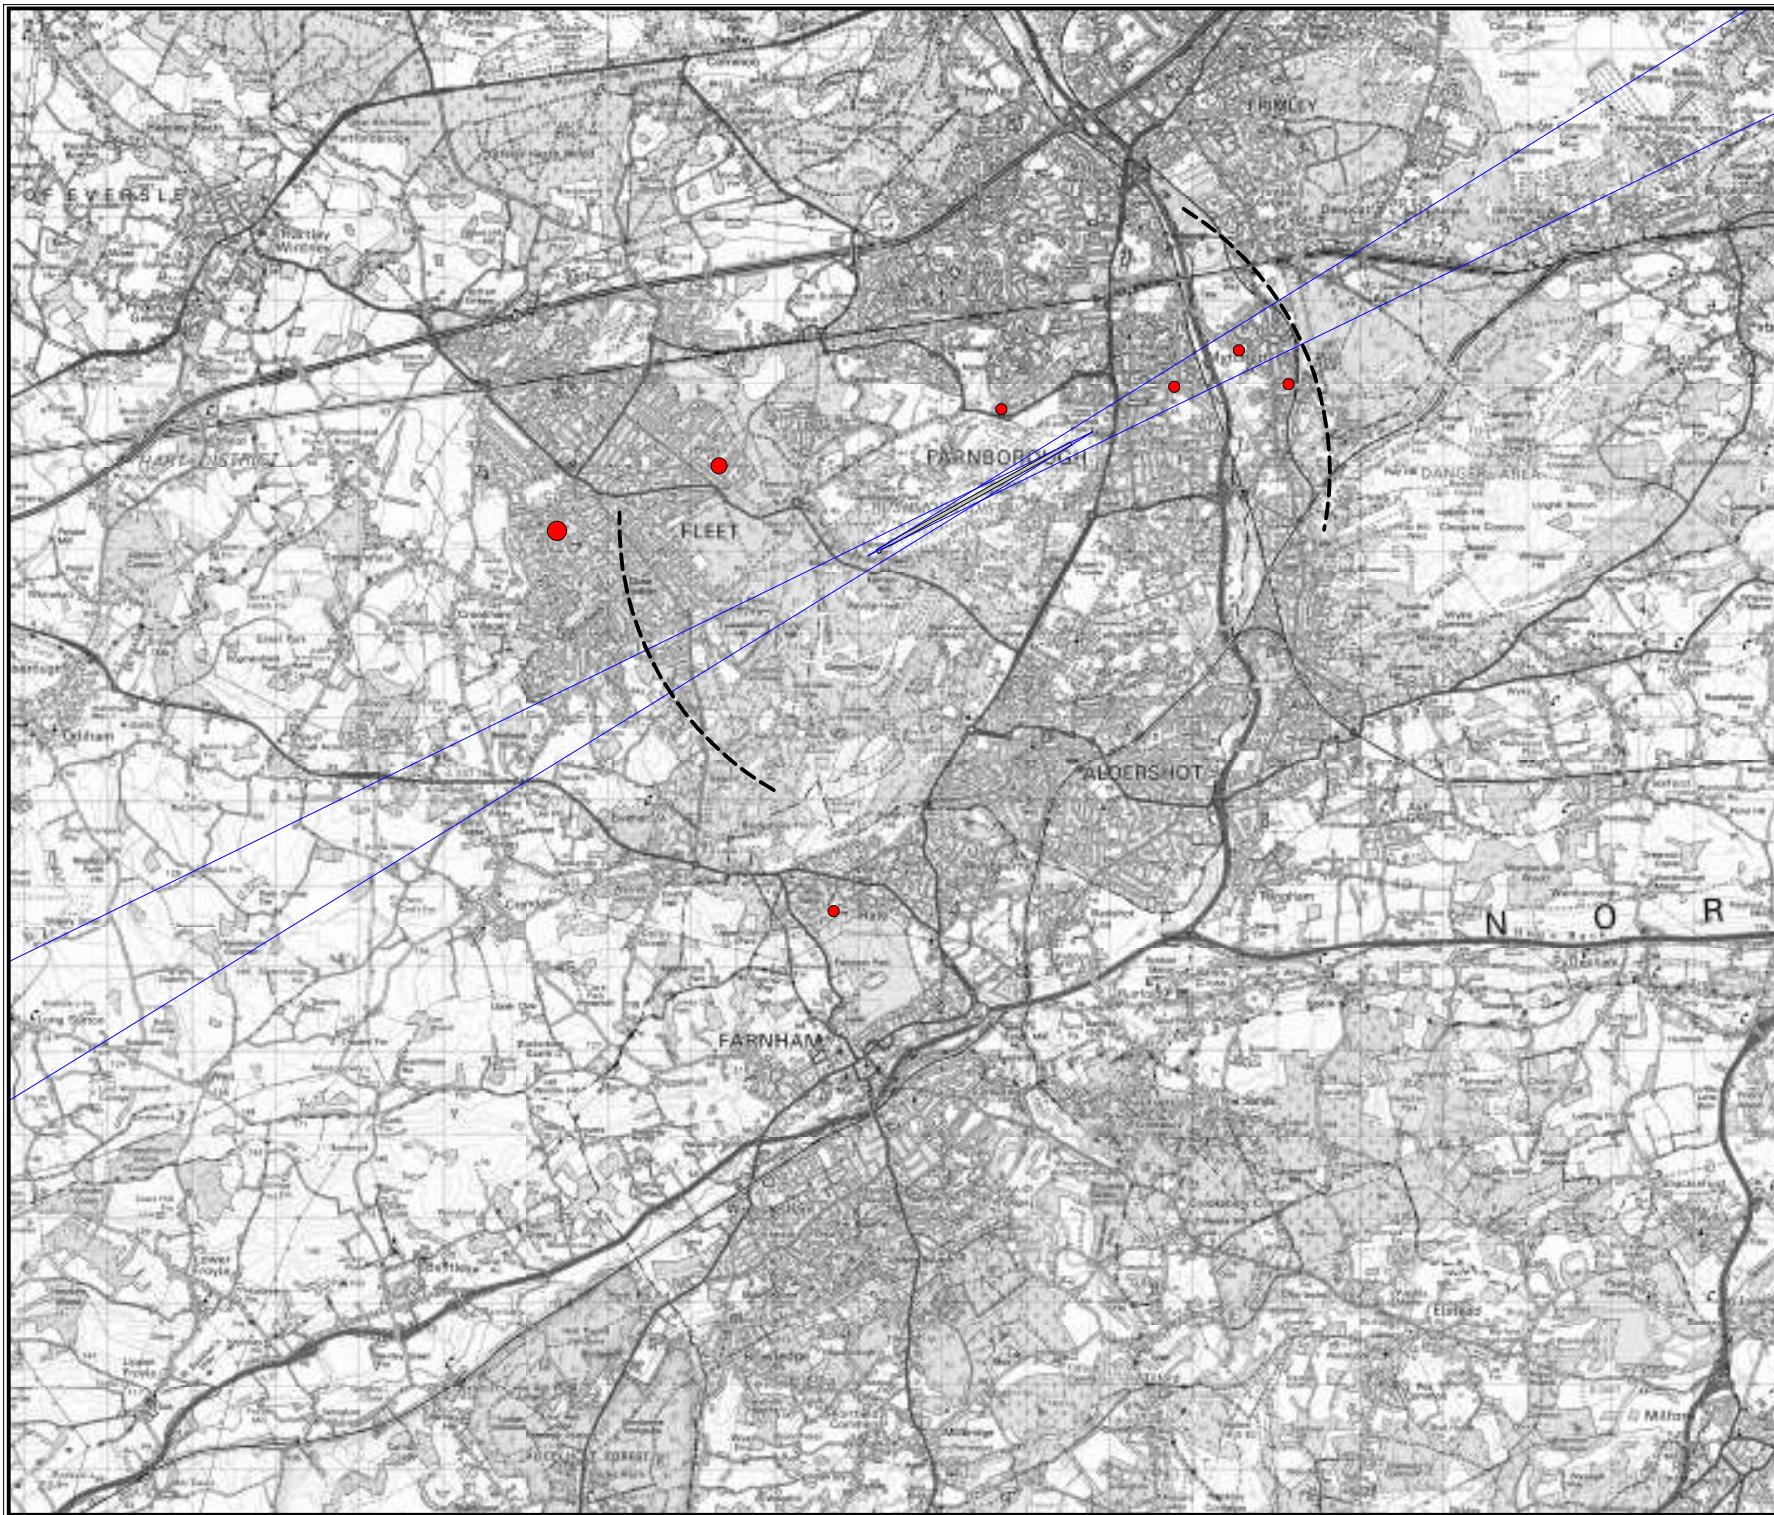

Complaints are represented by a graduated symbol, example sizes below:

--- 2nm from DME
— ILS Course Sector

Revisions

TAG Farnborough Airport Ltd
Farnborough
Hampshire
GU14 6XA

Based upon the 2007 Ordnance Survey Mastermap digital data product with the permission of the Ordnance Survey on behalf of The Controller of Her Majesty's Stationery Office, © Crown Copyright All rights reserved. TAG Farnborough Airport 100036221

Scale@A4 1:90600	Date 22/02/12	Drawn by JE

Title

Complaints by Postcode
Nov 11

Drawing No. GN TG A OP 1985	Rev No. A

File