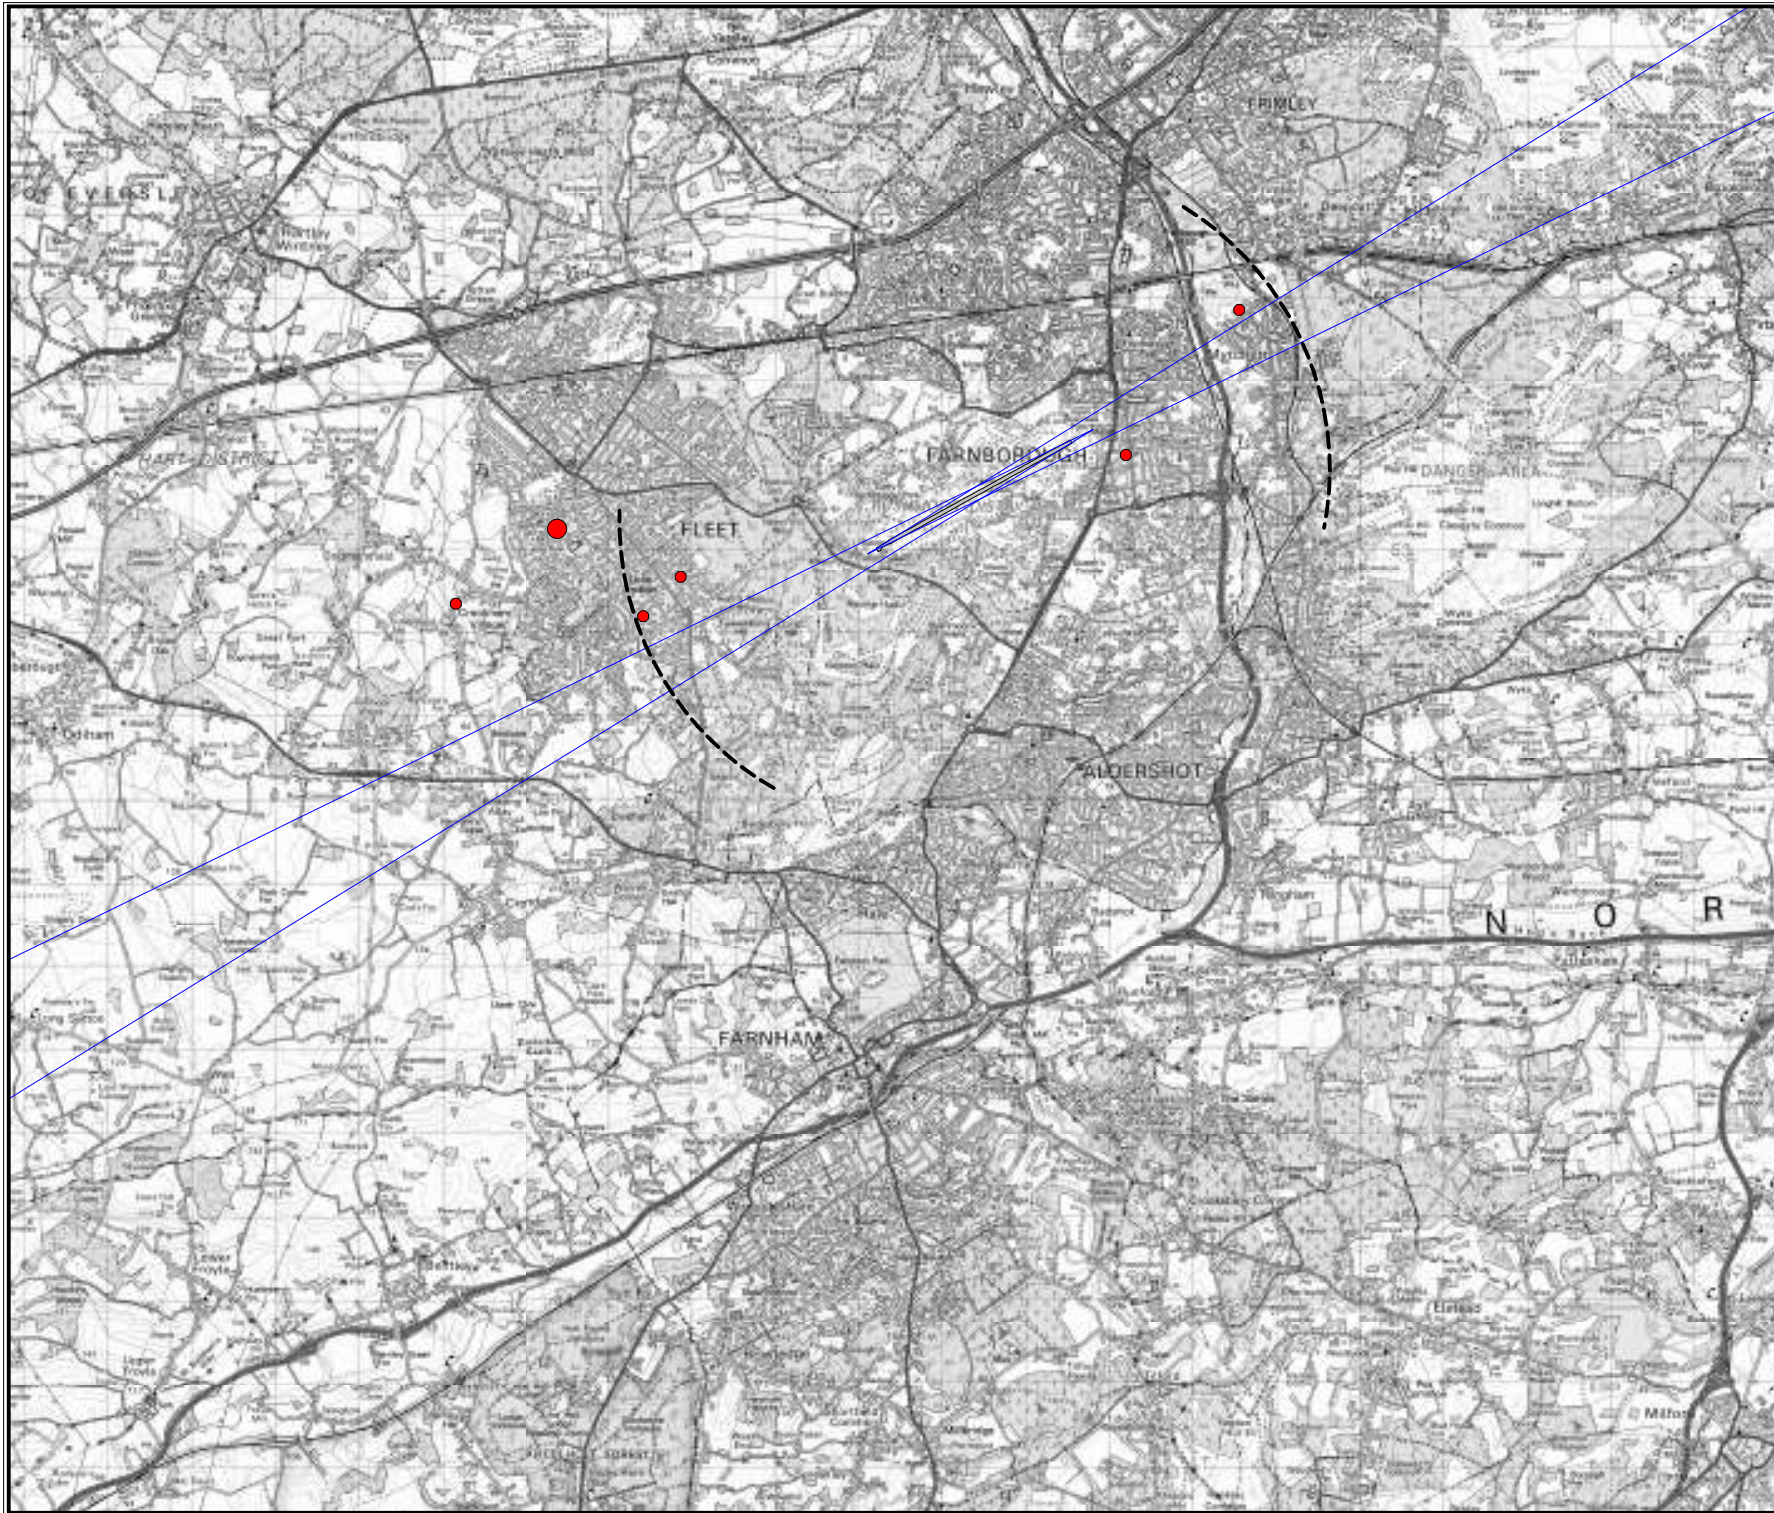

Complaints are represented by a graduated symbol, example sizes below:

--- 2nm from DME
— ILS Course Sector

Revisions

TAG Farnborough Airport Ltd
Farnborough
Hampshire
GU14 6XA

Based upon the 2007 Ordnance Survey Mastermap digital data product with the permission of the Ordnance Survey on behalf of The Controller of Her Majesty's Stationery Office, © Crown Copyright All rights reserved. TAG Farnborough Airport 100036221

Scale@A4 1:90600	Date 22/02/12	Drawn by JE

Title

Complaints by Postcode
Jan 12

Drawing No. GN TG A OP 1992	Rev No. A
File