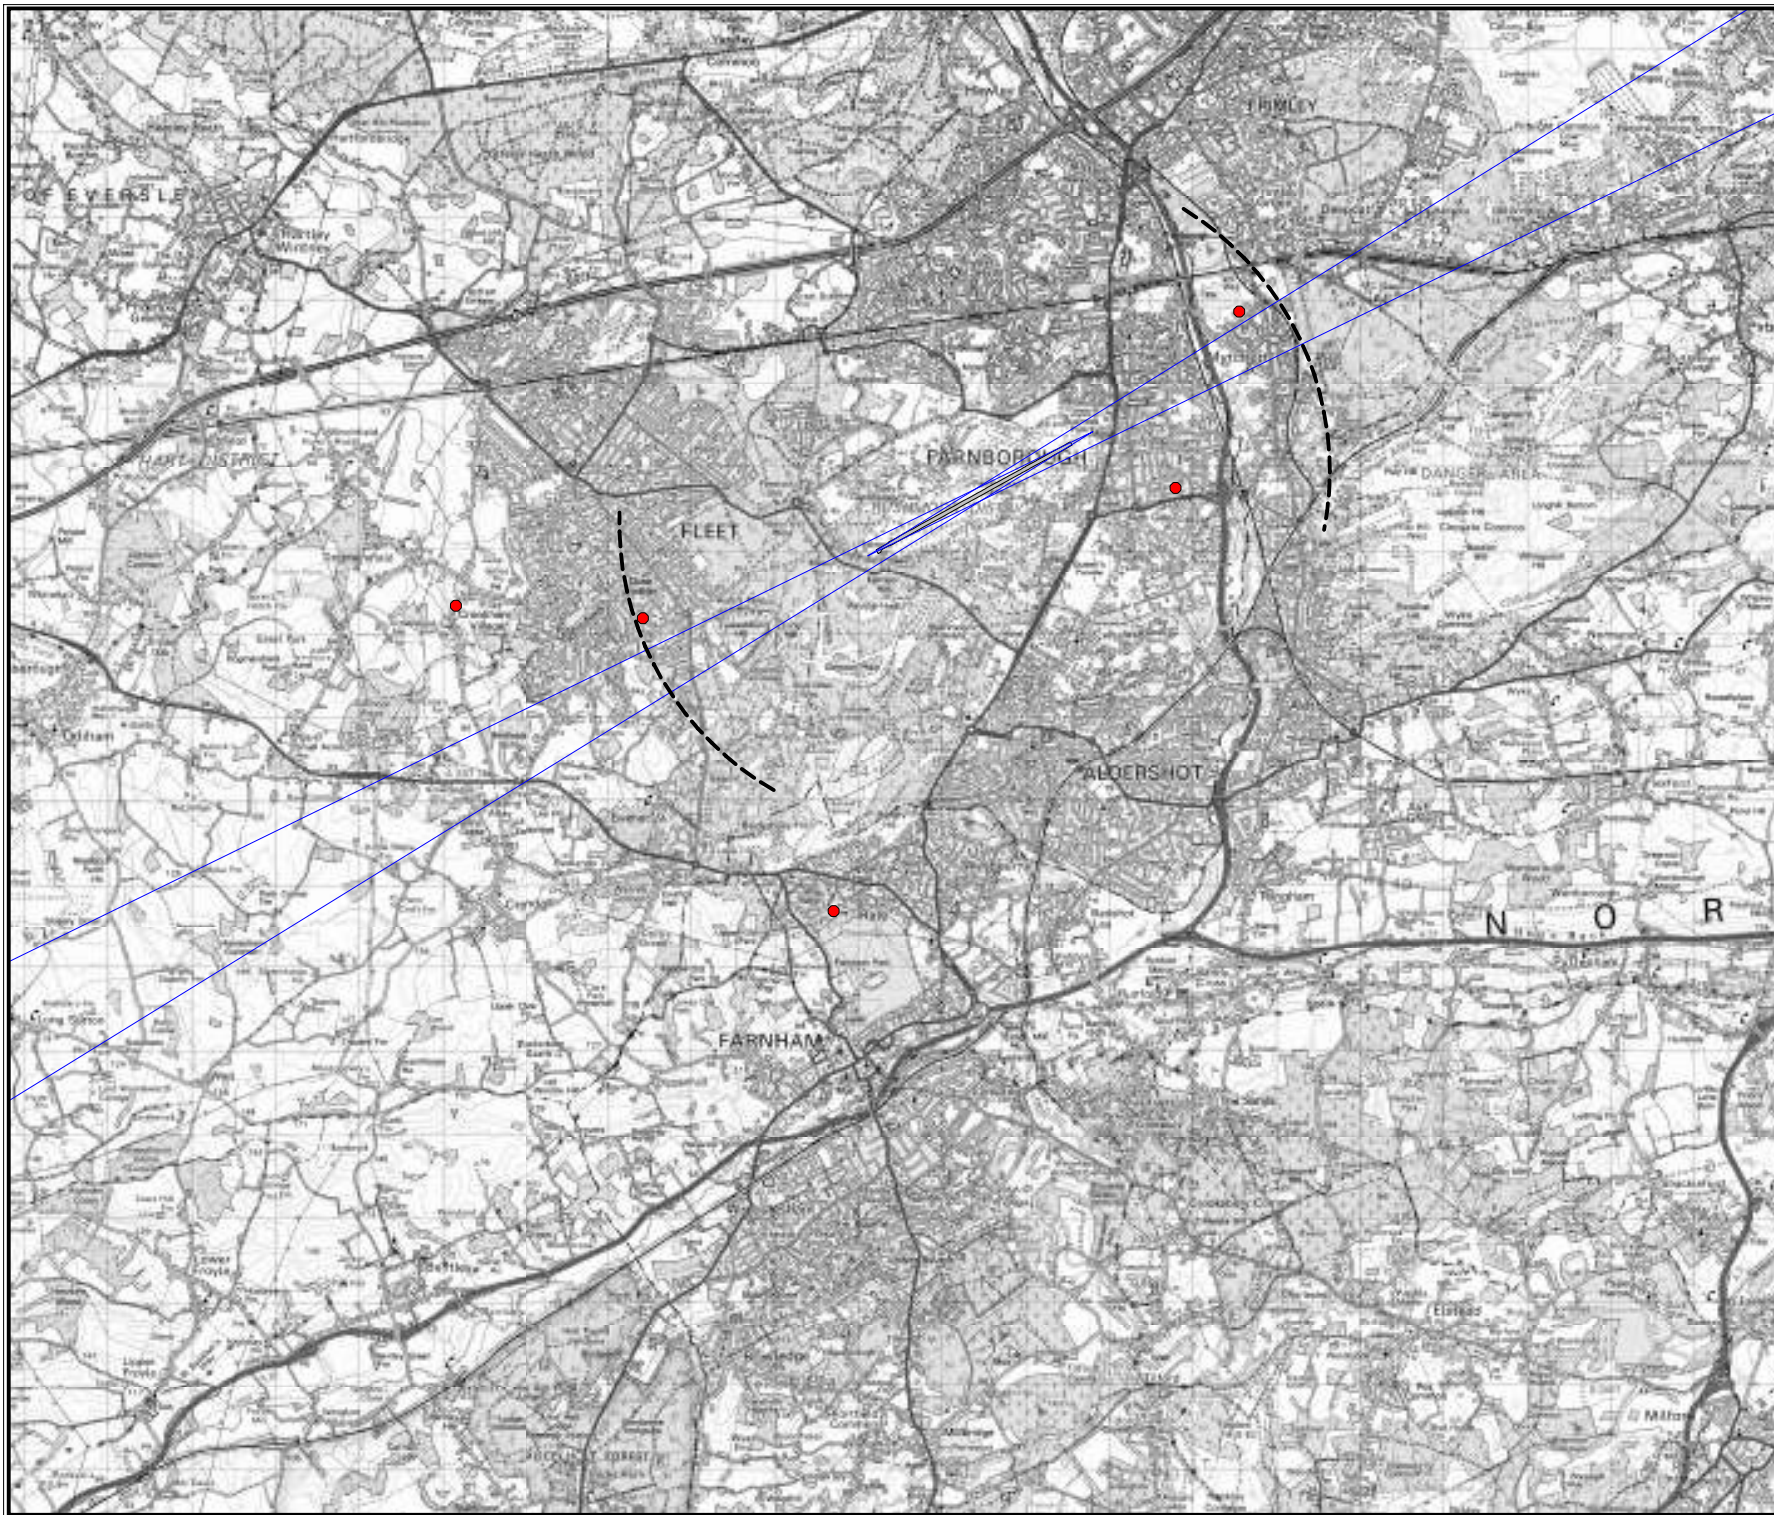

Complaints are represented by a graduated symbol, example sizes below:

--- 2nm from DME
— ILS Course Sector

Revisions

TAG Farnborough Airport Ltd
Farnborough
Hampshire
GU14 6XA

Based upon the 2007 Ordnance Survey Mastermap digital data product with the permission of the Ordnance Survey on behalf of The Controller of Her Majesty's Stationery Office, © Crown Copyright All rights reserved. TAG Farnborough Airport 100036221

Scale@A4 1:90600	Date 22/02/12	Drawn by JE

Title
Complaints by Postcode
Dec 11

Drawing No. GN TG A OP 1991	Rev No. A

File