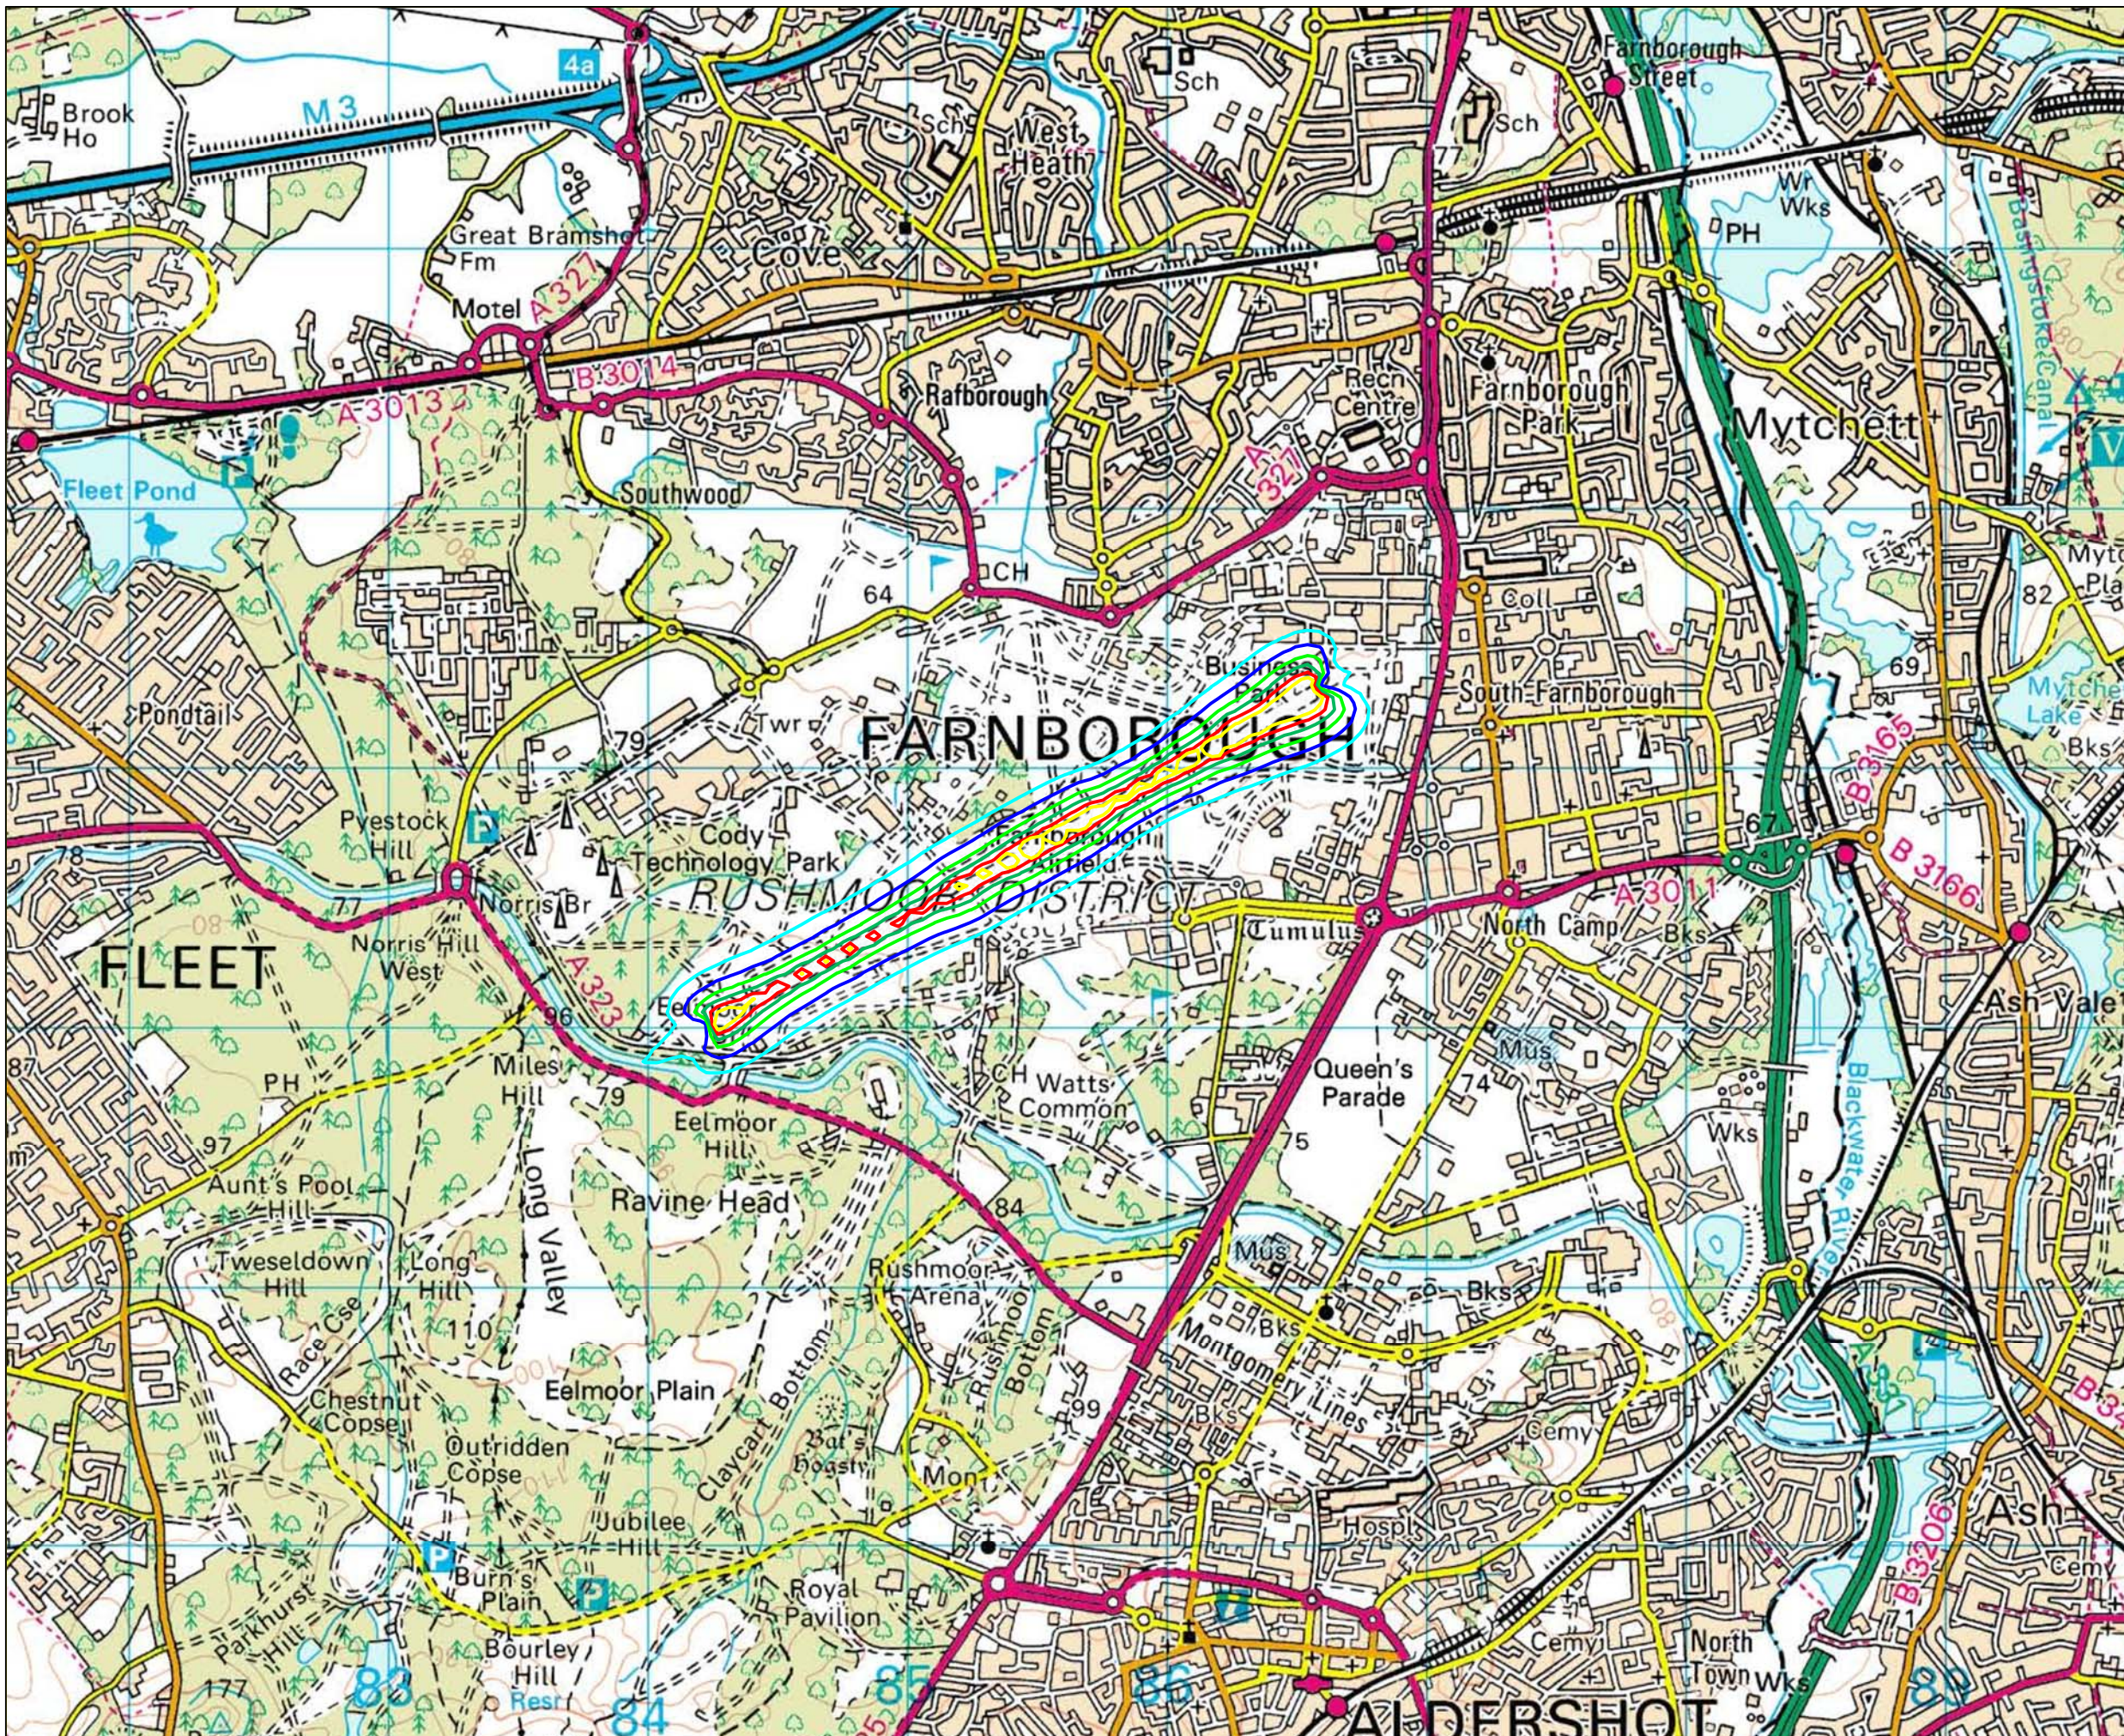

Legend

- 54 dB
- 57 dB
- 60 dB
- 63 dB
- 66 dB
- 69 dB

Reproduced from Ordnance Survey
digital map data © Crown copyright 2011.
All rights reserved.

Drawing Title
FARNBOROUGH AIRPORT
Annual Evening (1900-2300)
Noise Contours 2011
54, 57, 60, 63, 66 & 69 dB L_{ave}

Scale at A3
1:25,000

Date: February 2012

Drawing Number

Figure-3