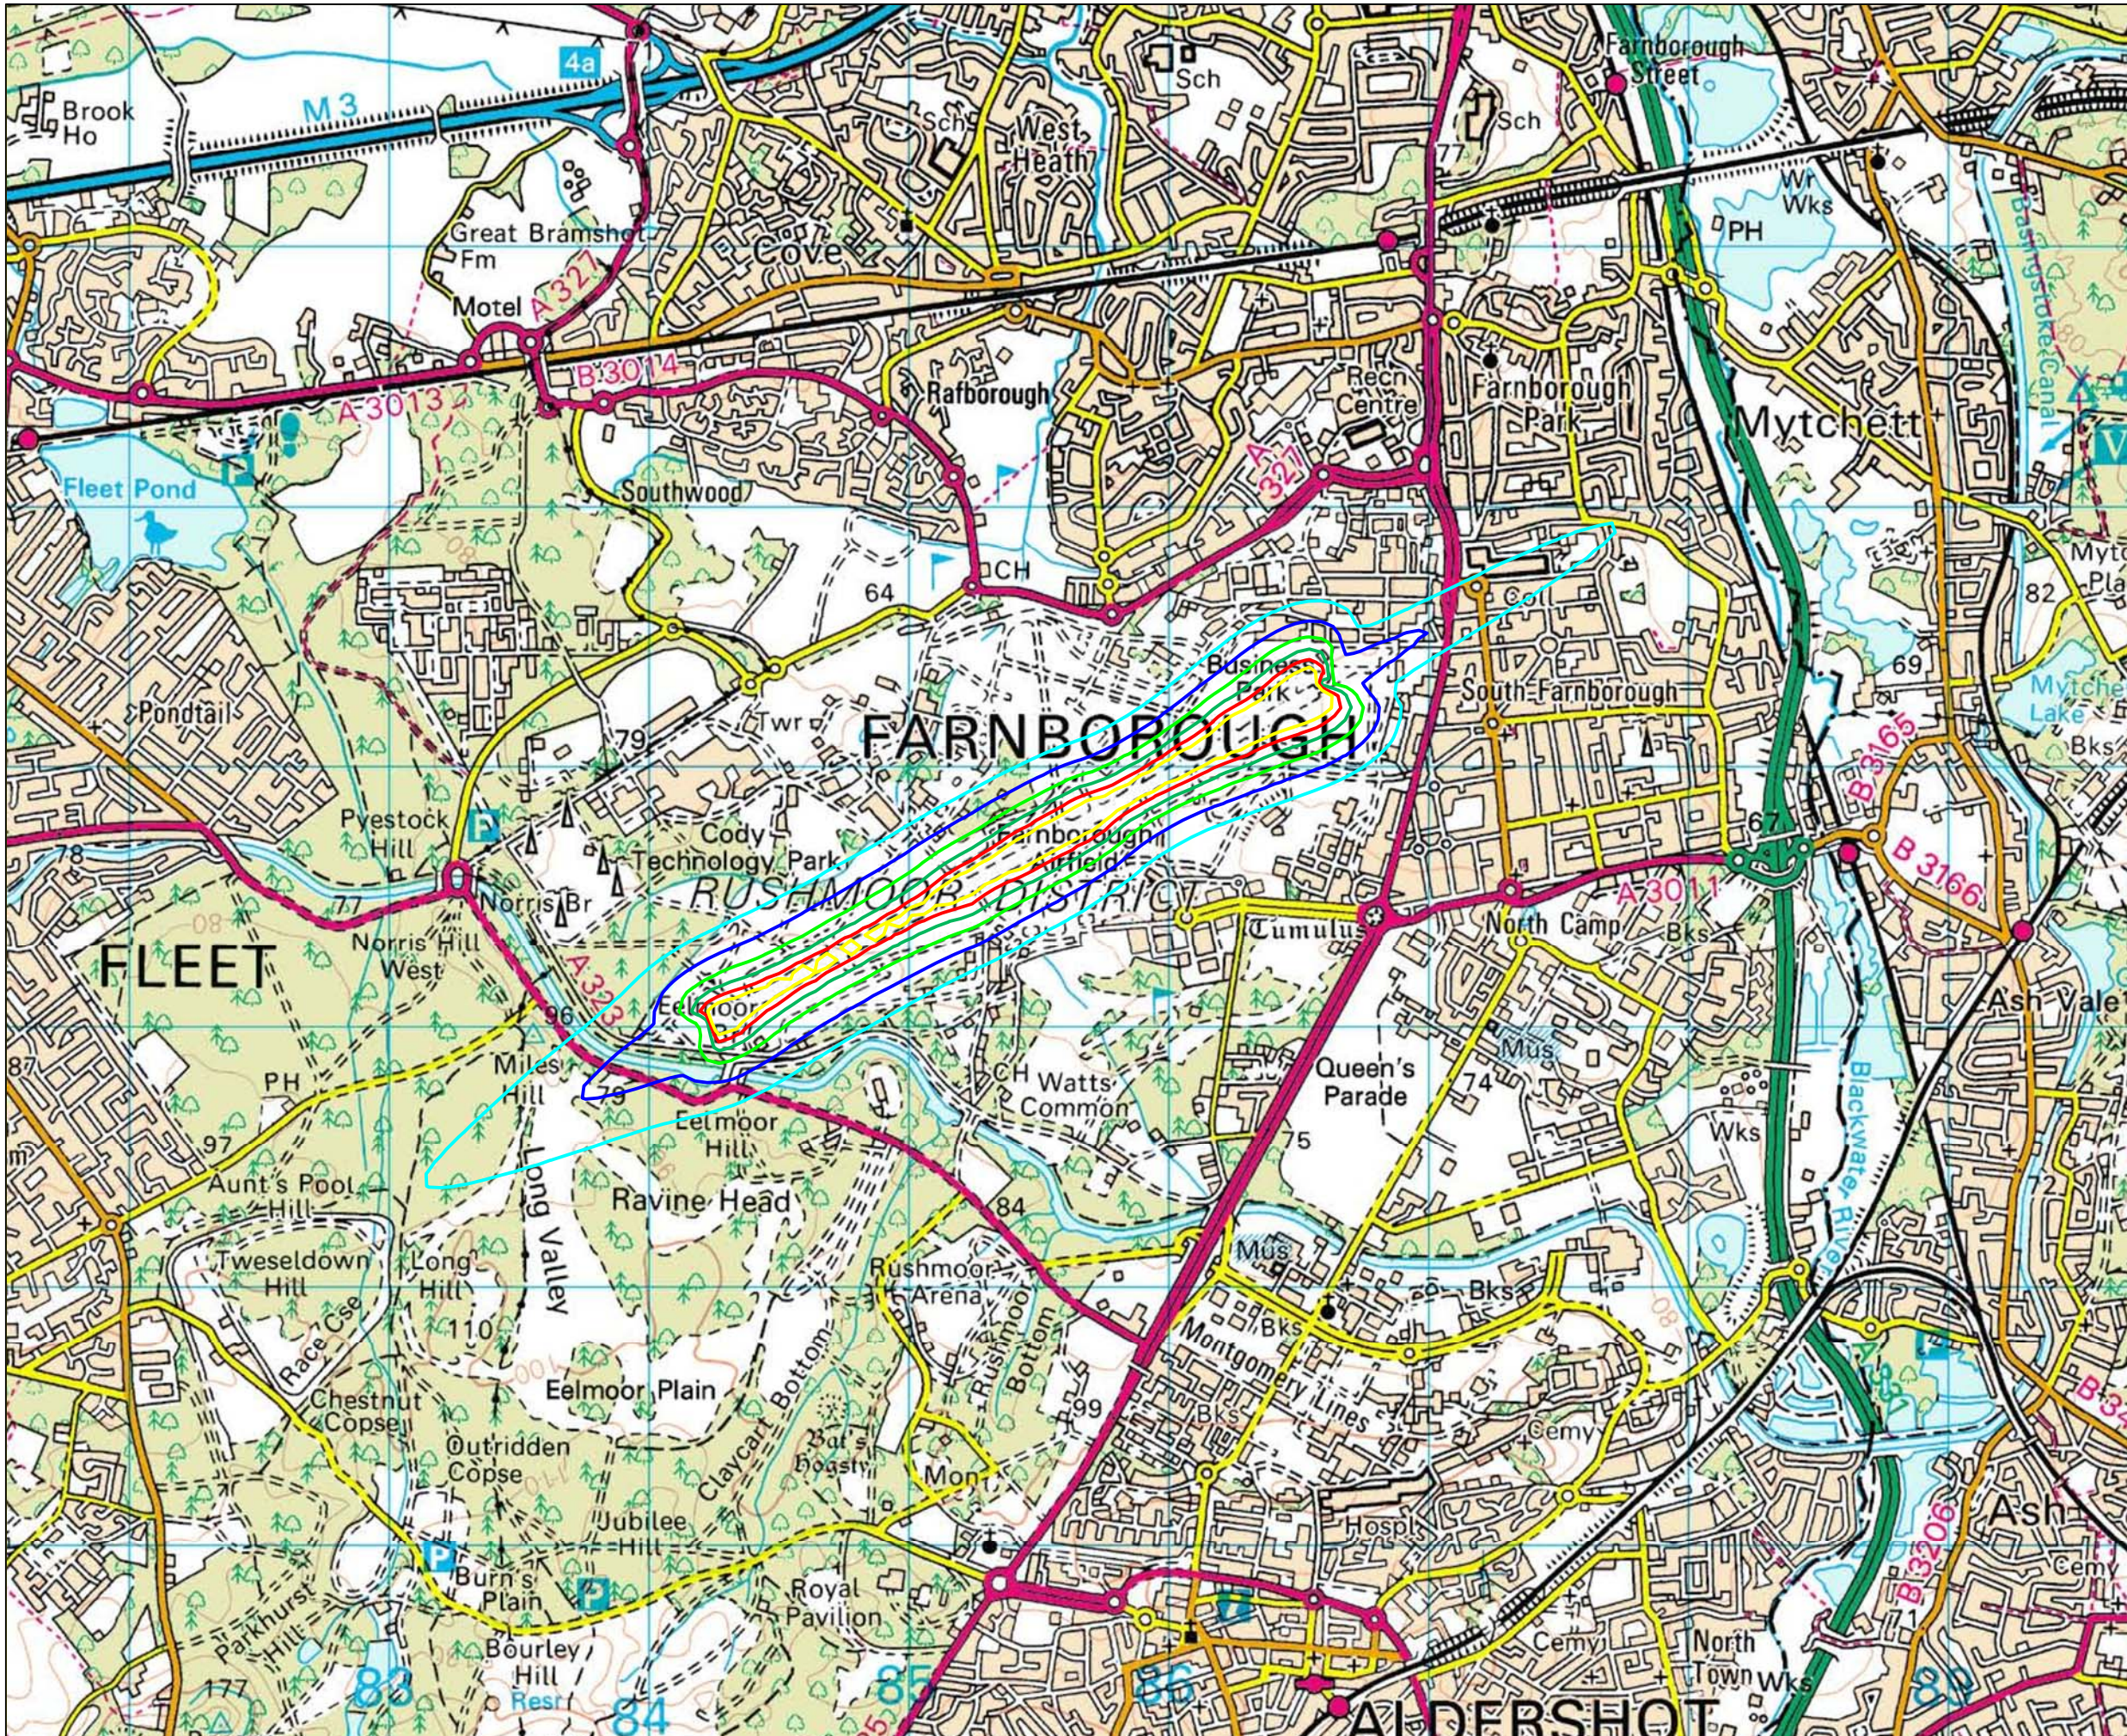

- Legend
- 55 dB
 - 60 dB
 - 65 dB
 - 70 dB
 - 75 dB

Reproduced from Ordnance Survey
 digital map data © Crown copyright 2011.
 All rights reserved.

Drawing Title
FARNBOROUGH AIRPORT
Annual Lden
Noise Contours 2011
 55, 60, 65, 70 & 75 dB L_{den}

Scale at A3
 1:25,000

Date: February 2012

Drawing Number

Figure-1

Legend

- 54 dB
- 57 dB
- 60 dB
- 63 dB
- 66 dB
- 69 dB

Reproduced from Ordnance Survey
 digital map data © Crown copyright 2011.
 All rights reserved.