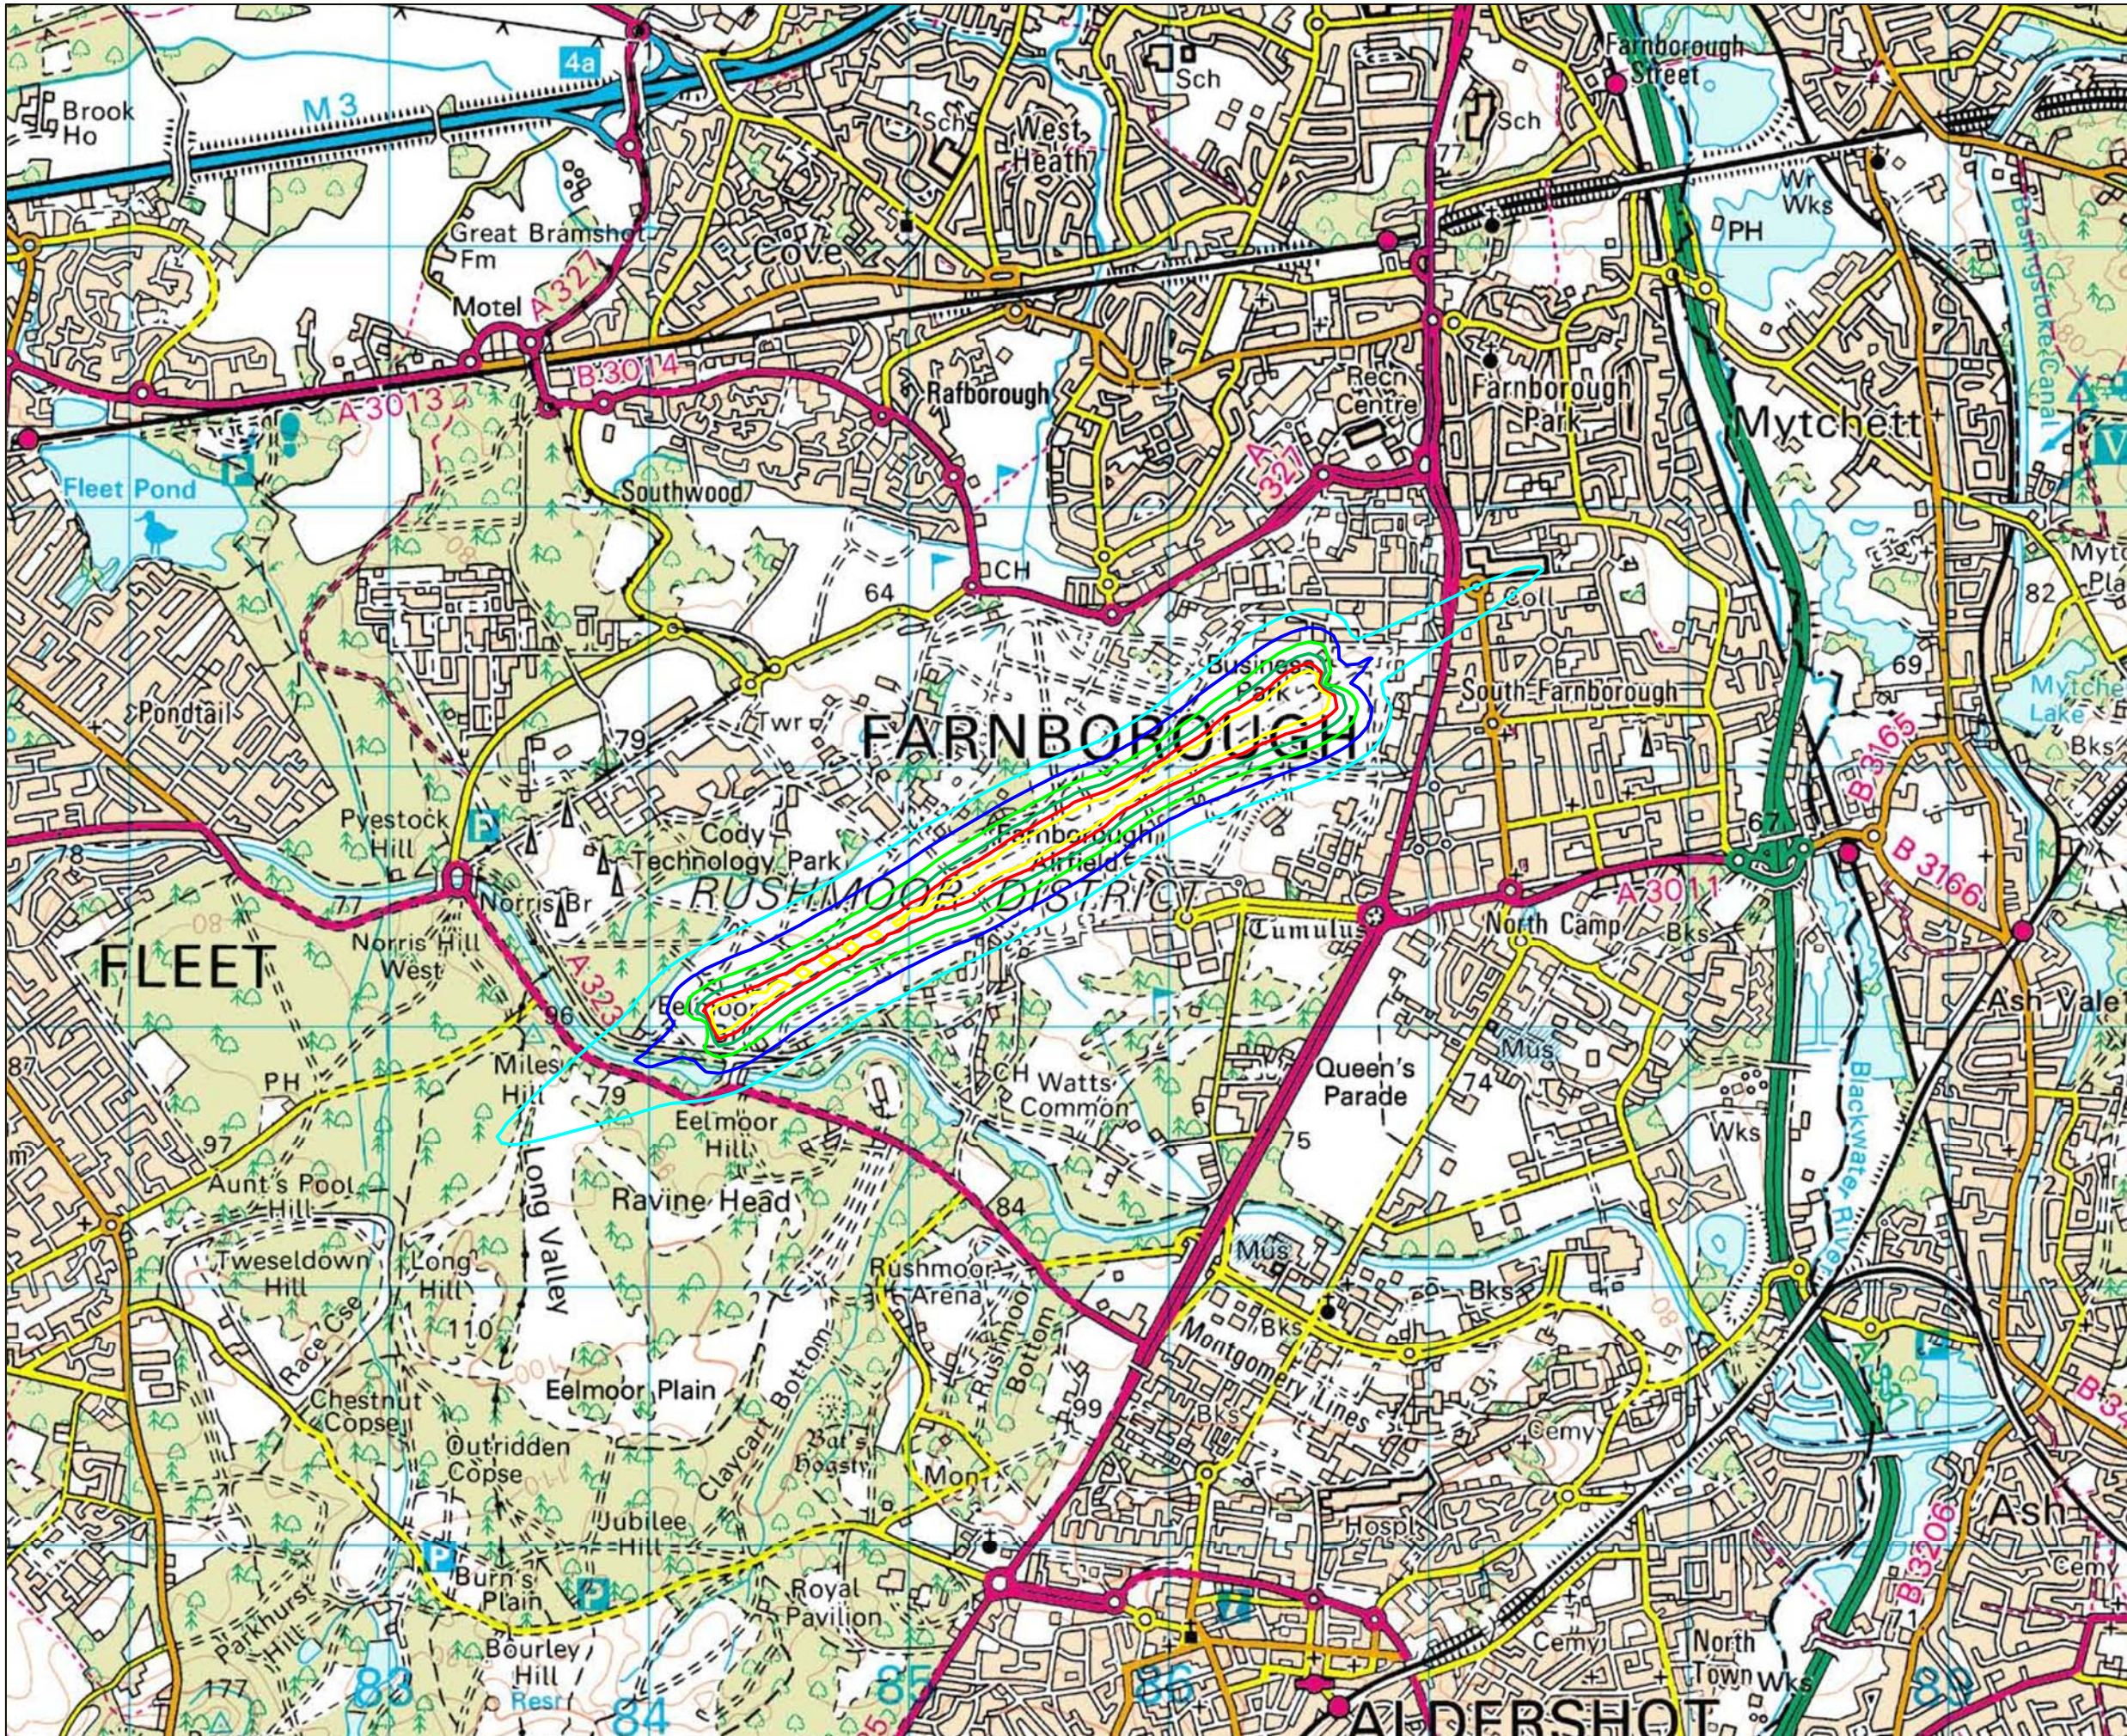

Reproduced from Ordnance Survey
 digital map data © Crown copyright 2011.
 All rights reserved.

Drawing Title
FARNBOROUGH AIRPORT
Annual Evening (1900-2300)
Noise Contours 2011
 54, 57, 60, 63, 66 & 69 dB L_{ave}

Scale at A3
 1:25,000

Date: February 2012

Drawing Number

Figure-3

Legend

- 54 dB
- 57 dB
- 60 dB
- 63 dB
- 66 dB
- 69 dB

Reproduced from Ordnance Survey
 digital map data © Crown copyright 2011.
 All rights reserved.