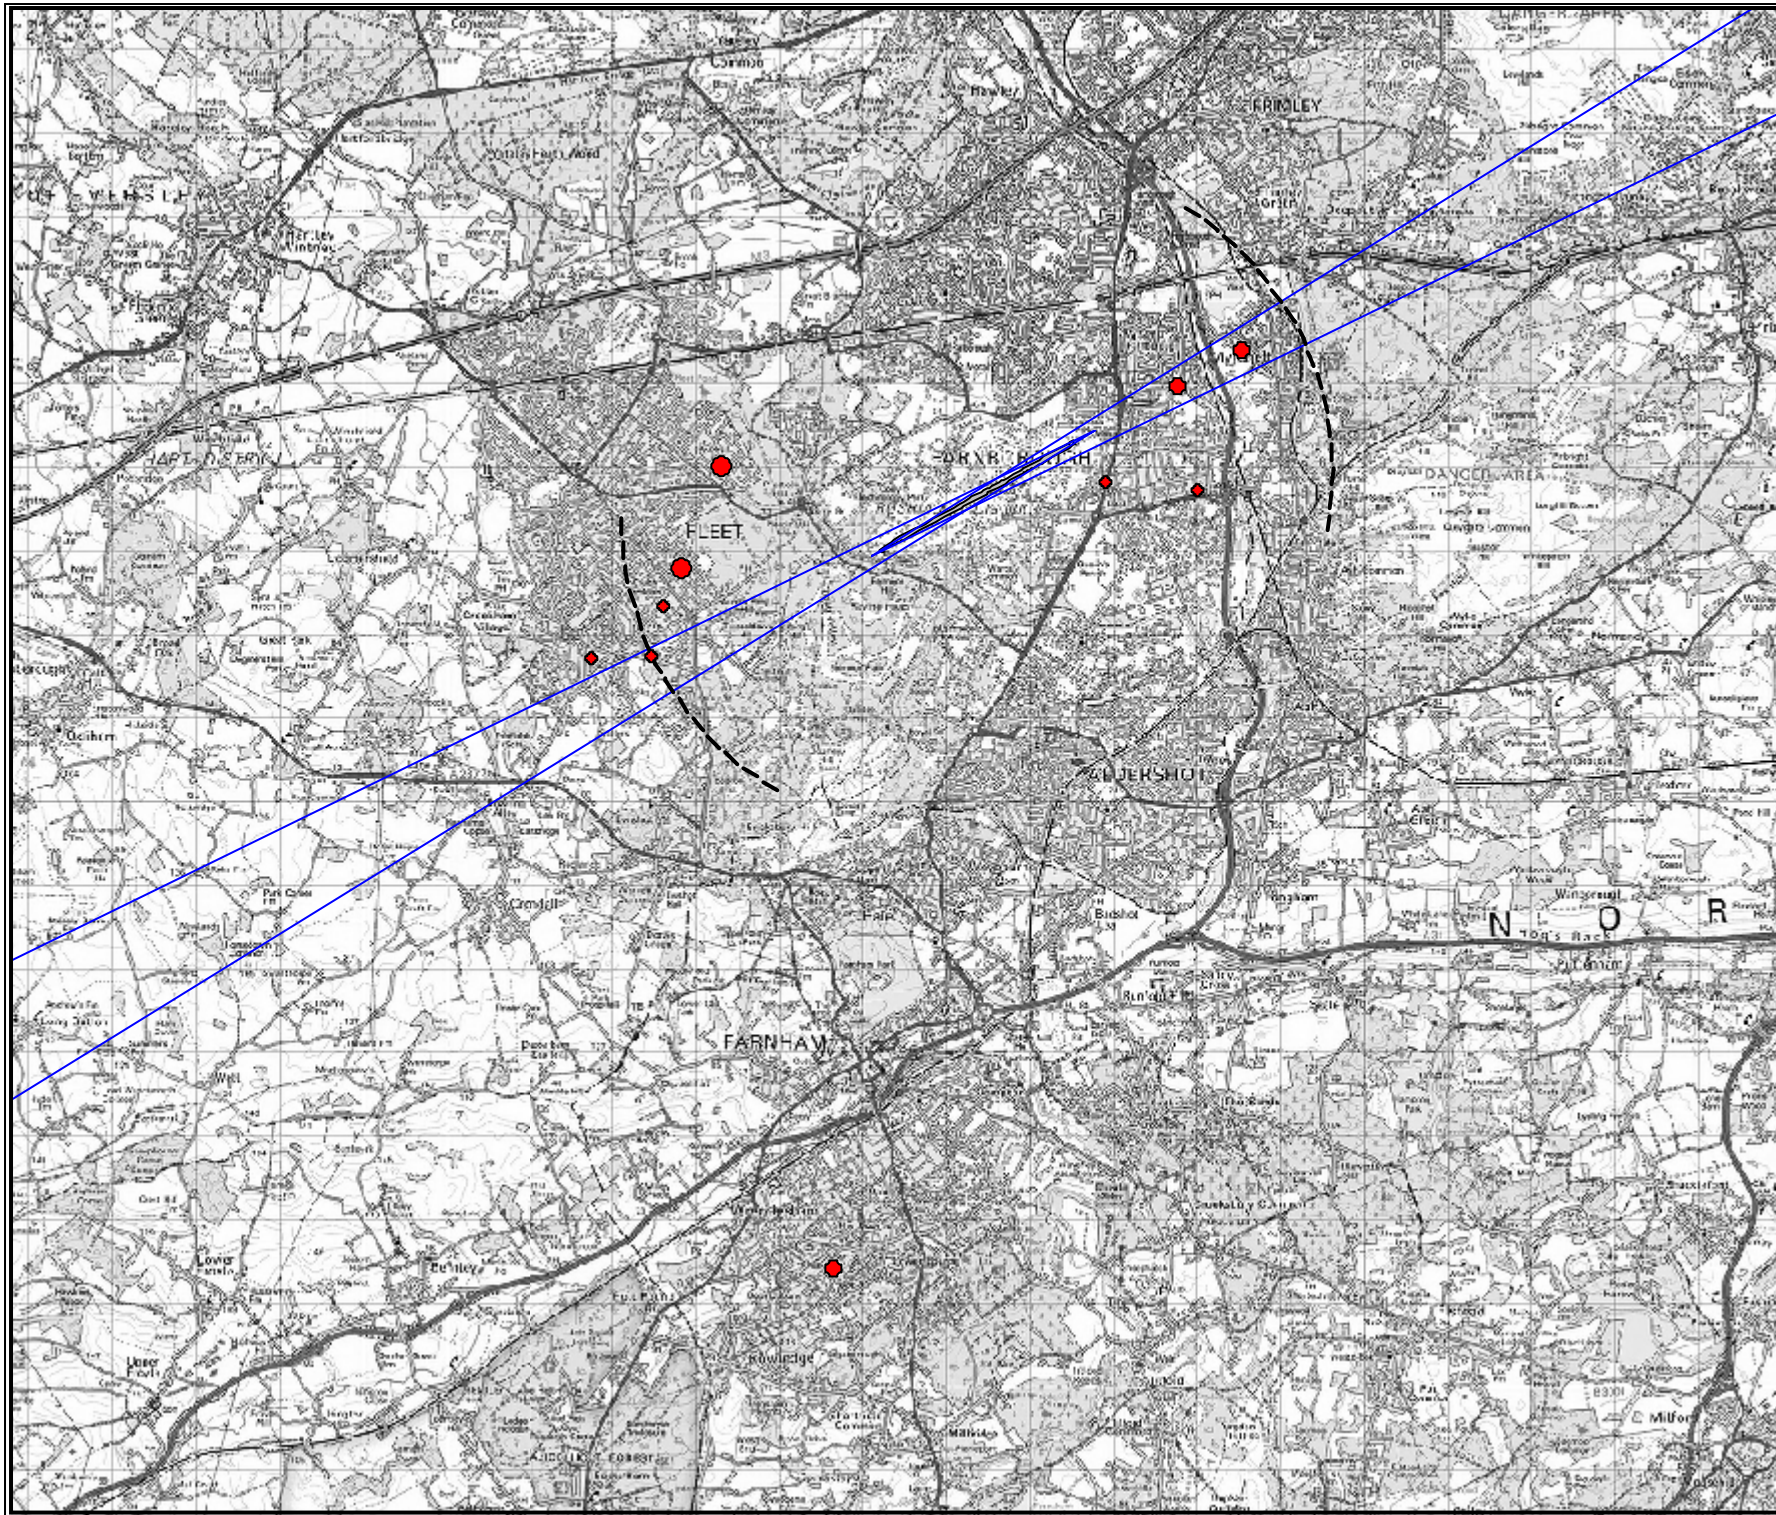

Complaints are represented by a graduated symbol, example sizes below:

--- 2nm from DME
— ILS Course Sector

Revisions

TAG Farnborough Airport Ltd
Farnborough
Hampshire
GU14 6XA

Based upon the 2007 Ordnance Survey Mastermap digital data product with the permission of the Ordnance Survey on behalf of The Controller of Her Majesty's Stationery Office. © Crown Copyright All rights reserved. TAG Farnborough Airport 100036221

Scale@A4	Date	Drawn by
1:90600	18/09/12	JE

Title

Complaints by Postcode
Jun 12

Drawing No.	Rev No.
GN TG A OP 2119	A

File