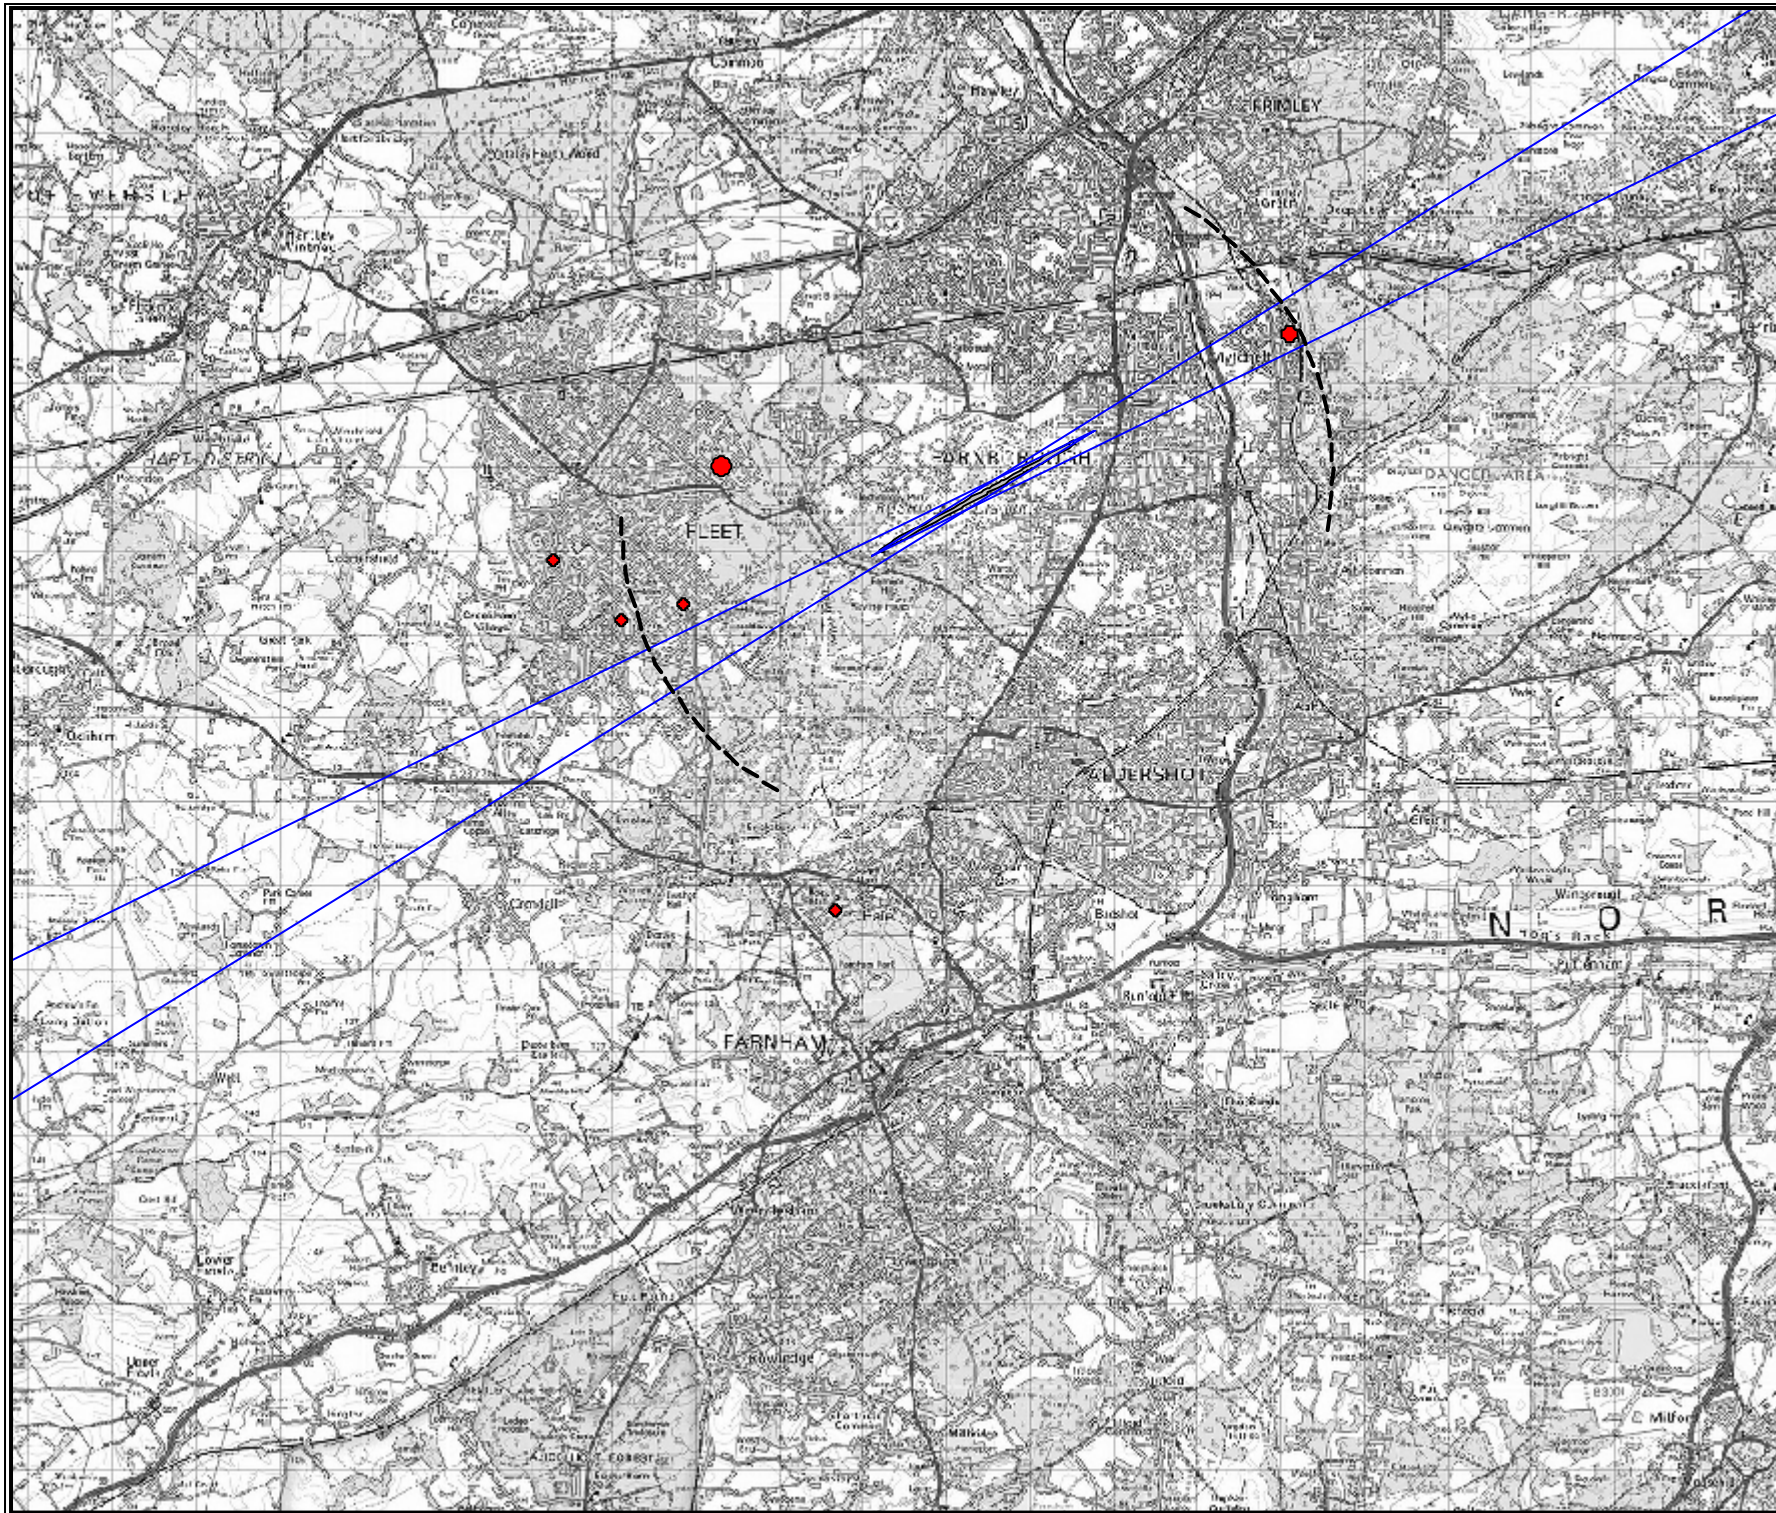

Complaints are represented by a graduated symbol, example sizes below:

20
10
2

--- 2nm from DME
— ILS Course Sector

1 compliant from the Bisley area with no postcode submitted

Revisions

TAG Farnborough Airport Ltd
Farnborough
Hampshire
GU14 6XA

Scale@A4 1:90600	Date 18/09/12	Drawn by JE

Title
Complaints by Postcode
Aug 12

Drawing No. GN TG A OP 2122	Rev No. A

File