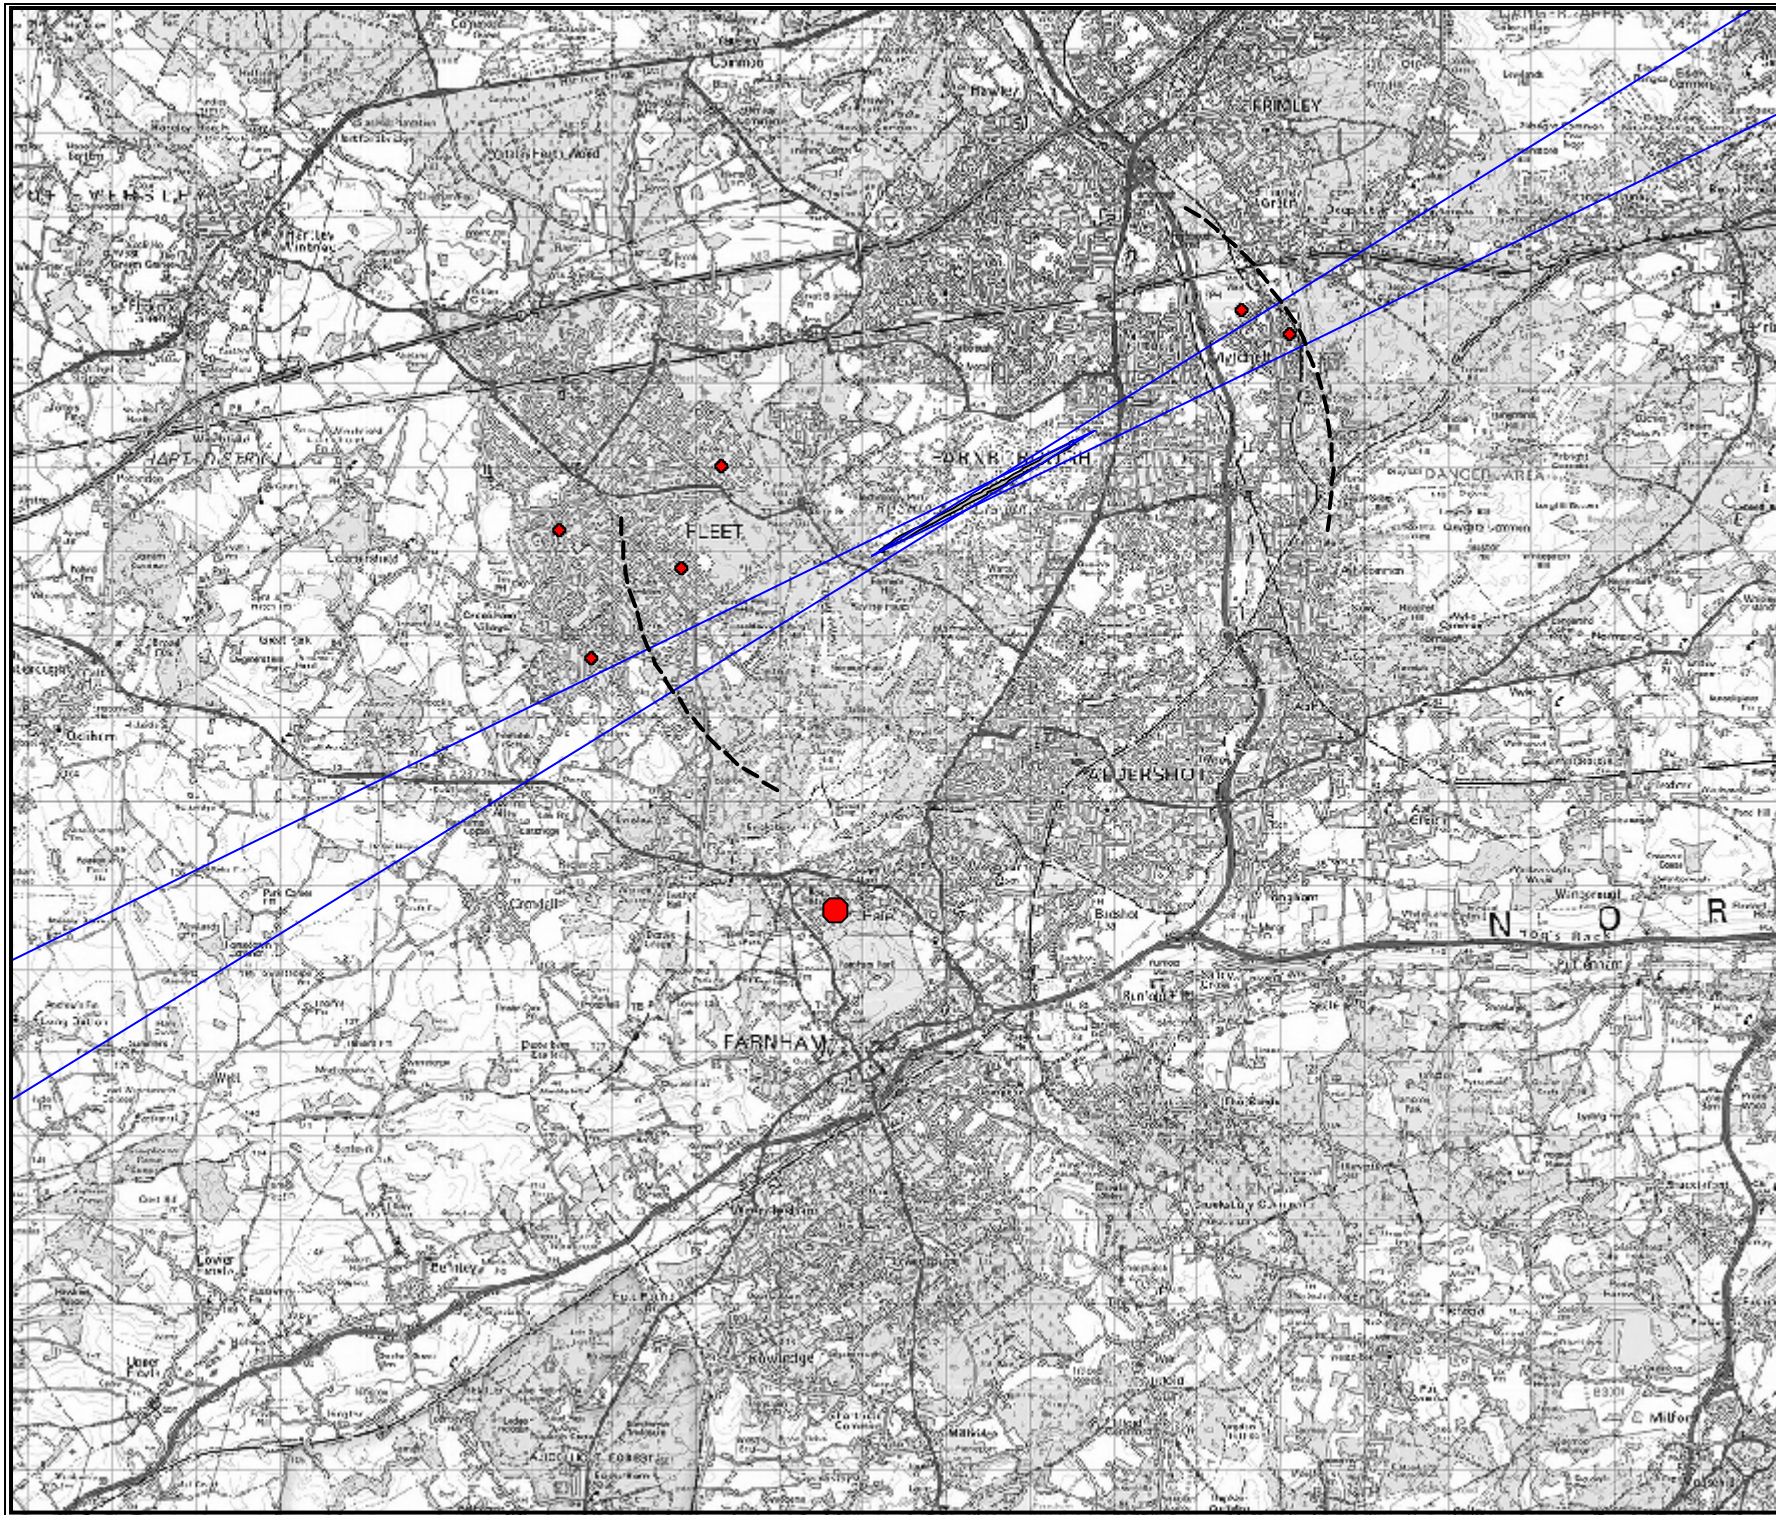

Complaints are represented by a graduated symbol, example sizes below:

20
10
2

--- 2nm from DME
— ILS Course Sector

Revisions

TAG Farnborough Airport Ltd
Farnborough
Hampshire
GU14 6XA

Based upon the 2007 Ordnance Survey Mastermap digital data product with the permission of the Ordnance Survey on behalf of The Controller of Her Majesty's Stationery Office. © Crown Copyright All rights reserved. TAG Farnborough Airport 100036221

Scale@A4	Date	Drawn by
1:90600	18/09/12	JE

Title
Complaints by Postcode
Jul 12

Drawing No.	Rev No.
GN TG A OP 2120	A
File