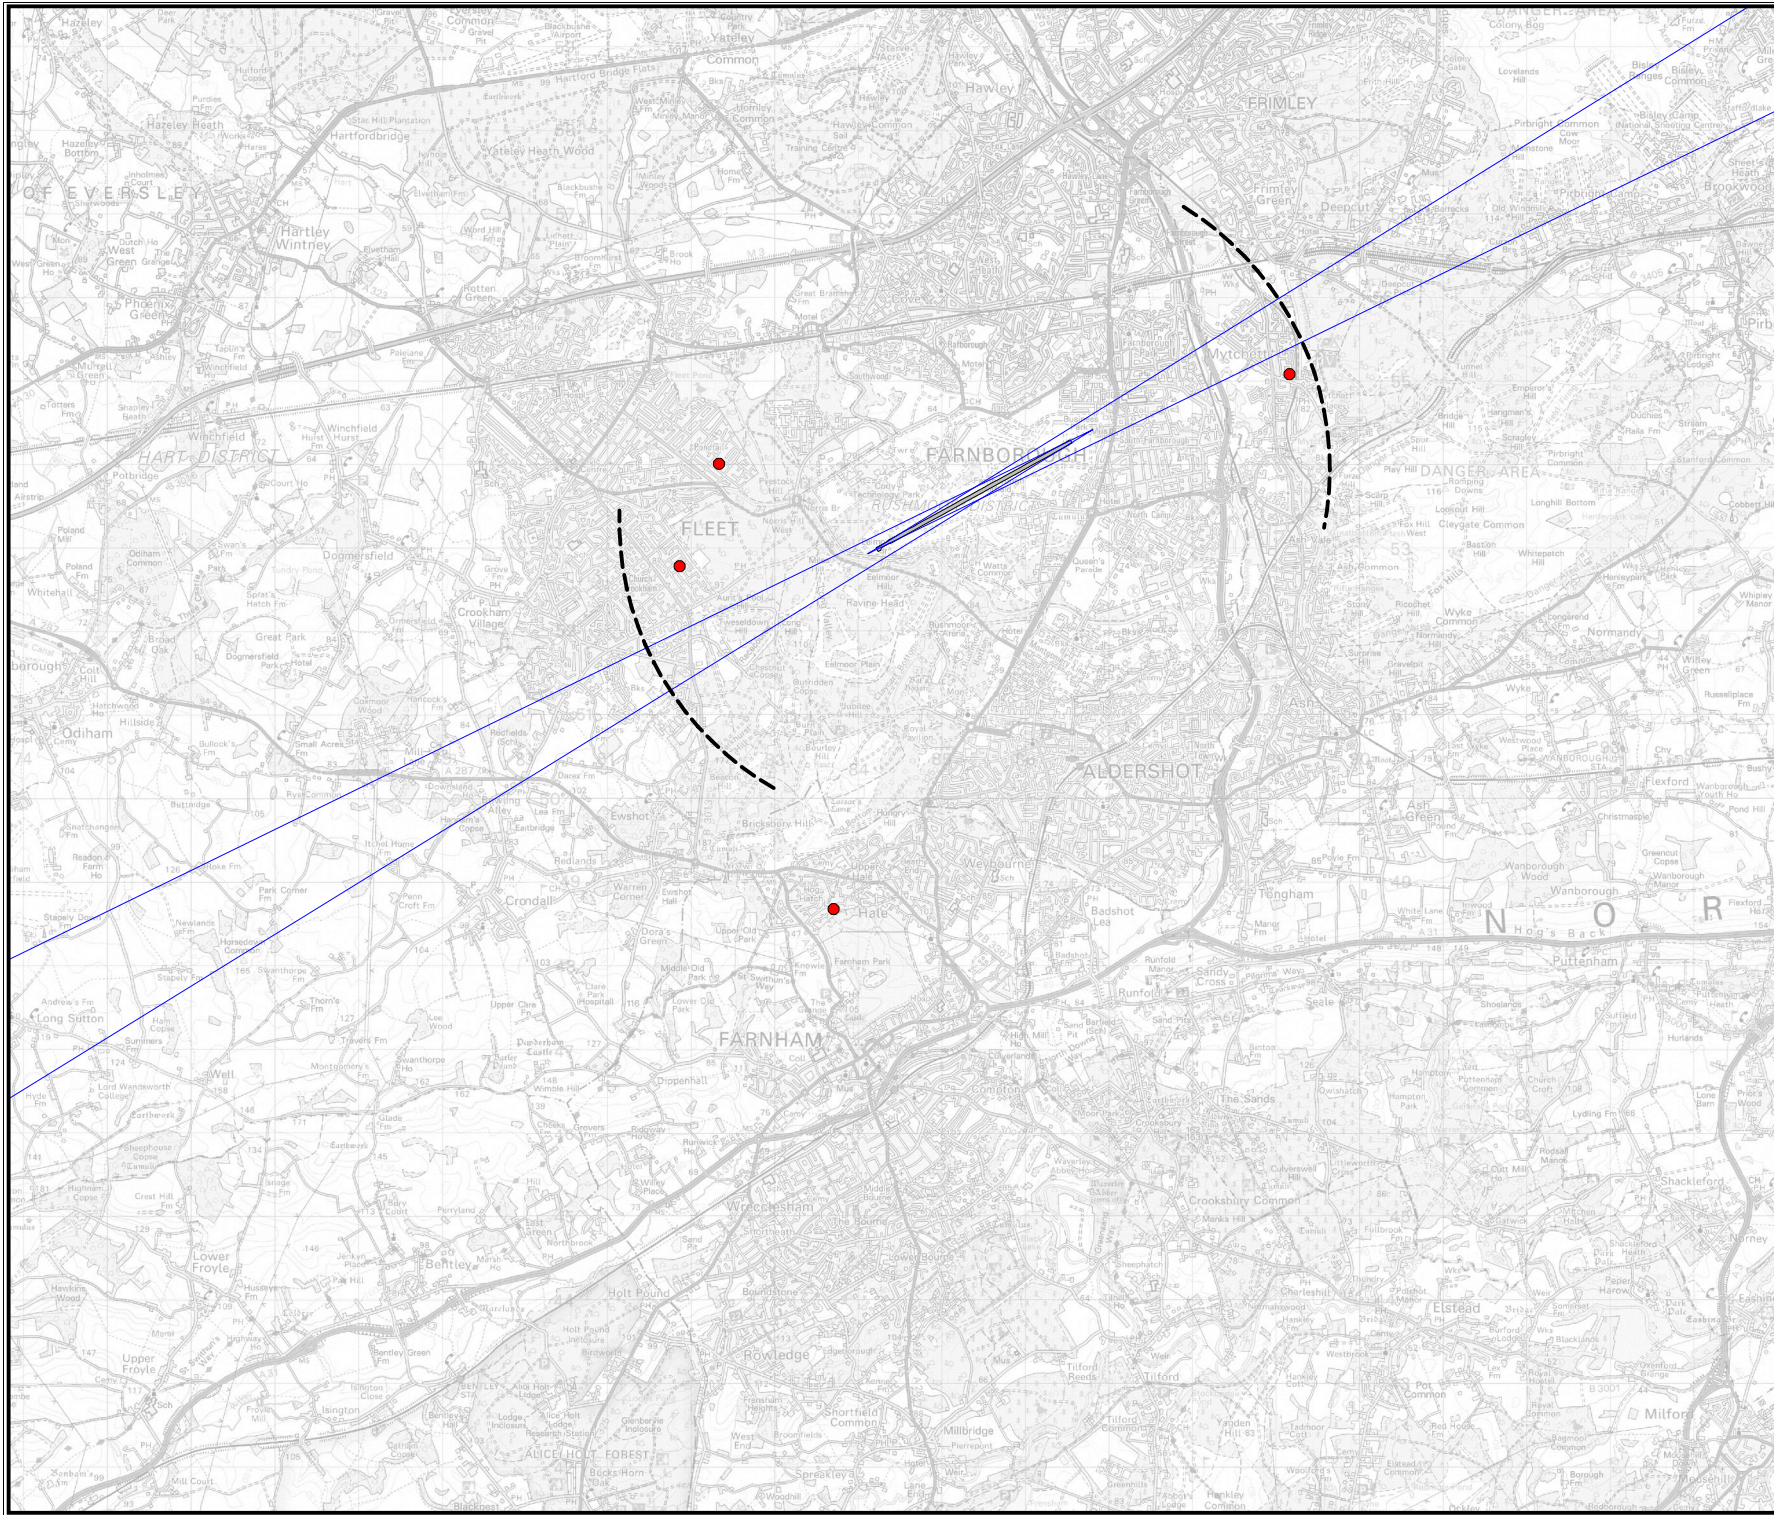

Complaints are represented by a graduated symbol, example sizes below:

20
10
2

--- 2nm from DME
— ILS Course Sector

Revisions

TAG Farnborough Airport Ltd
Farnborough
Hampshire
GU14 6XA

Based upon the 2007 Ordnance Survey Mastermap digital data product with the permission of the Ordnance Survey on behalf of The Controller of Her Majesty's Stationery Office. © Crown Copyright All rights reserved. TAG Farnborough Airport 100036221

Scale@A4	Date	Drawn by
1:90600	14/06/13	SG

Title

Complaints by Postcode
Mar 13

Drawing No.	Rev No.
GN TG A OP 2250	A

File