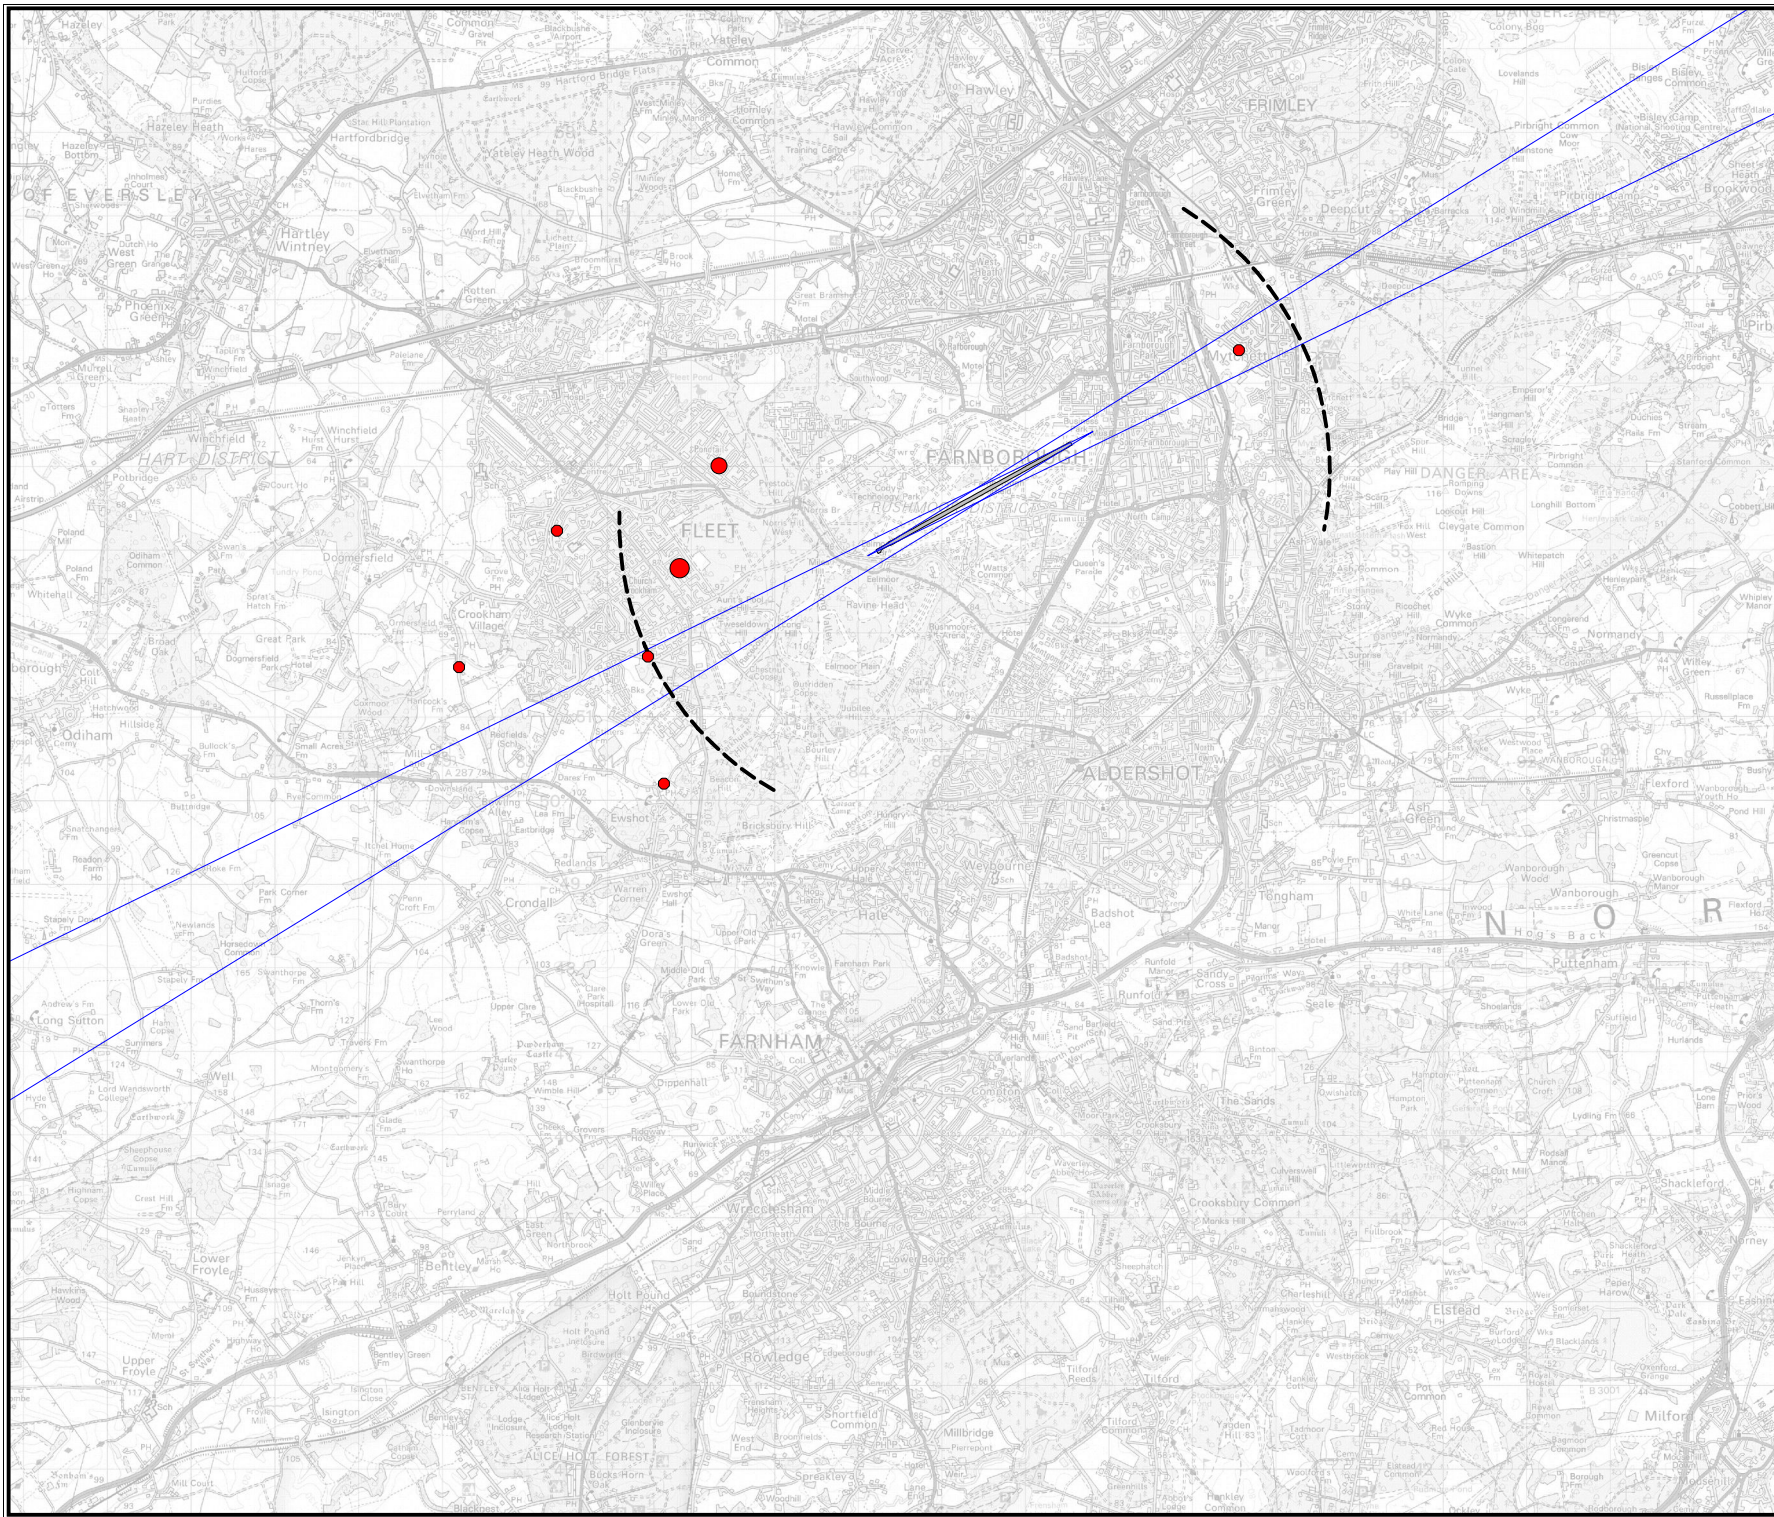

Complaints are represented by a graduated symbol, example sizes below:

--- 2nm from DME
— ILS Course Sector

Revisions

TAG Farnborough Airport Ltd
Farnborough
Hampshire
GU14 6XA

Based upon the 2007 Ordnance Survey Mastermap digital data product with the permission of the Ordnance Survey on behalf of The Controller of Her Majesty's Stationery Office. © Crown Copyright All rights reserved. TAG Farnborough Airport 100036221

Scale@A4	Date	Drawn by
1:90600	14/06/13	SG

Title
Complaints by Postcode
Apr 13

Drawing No.	Rev No.
GN TG A OP 2251	A
File