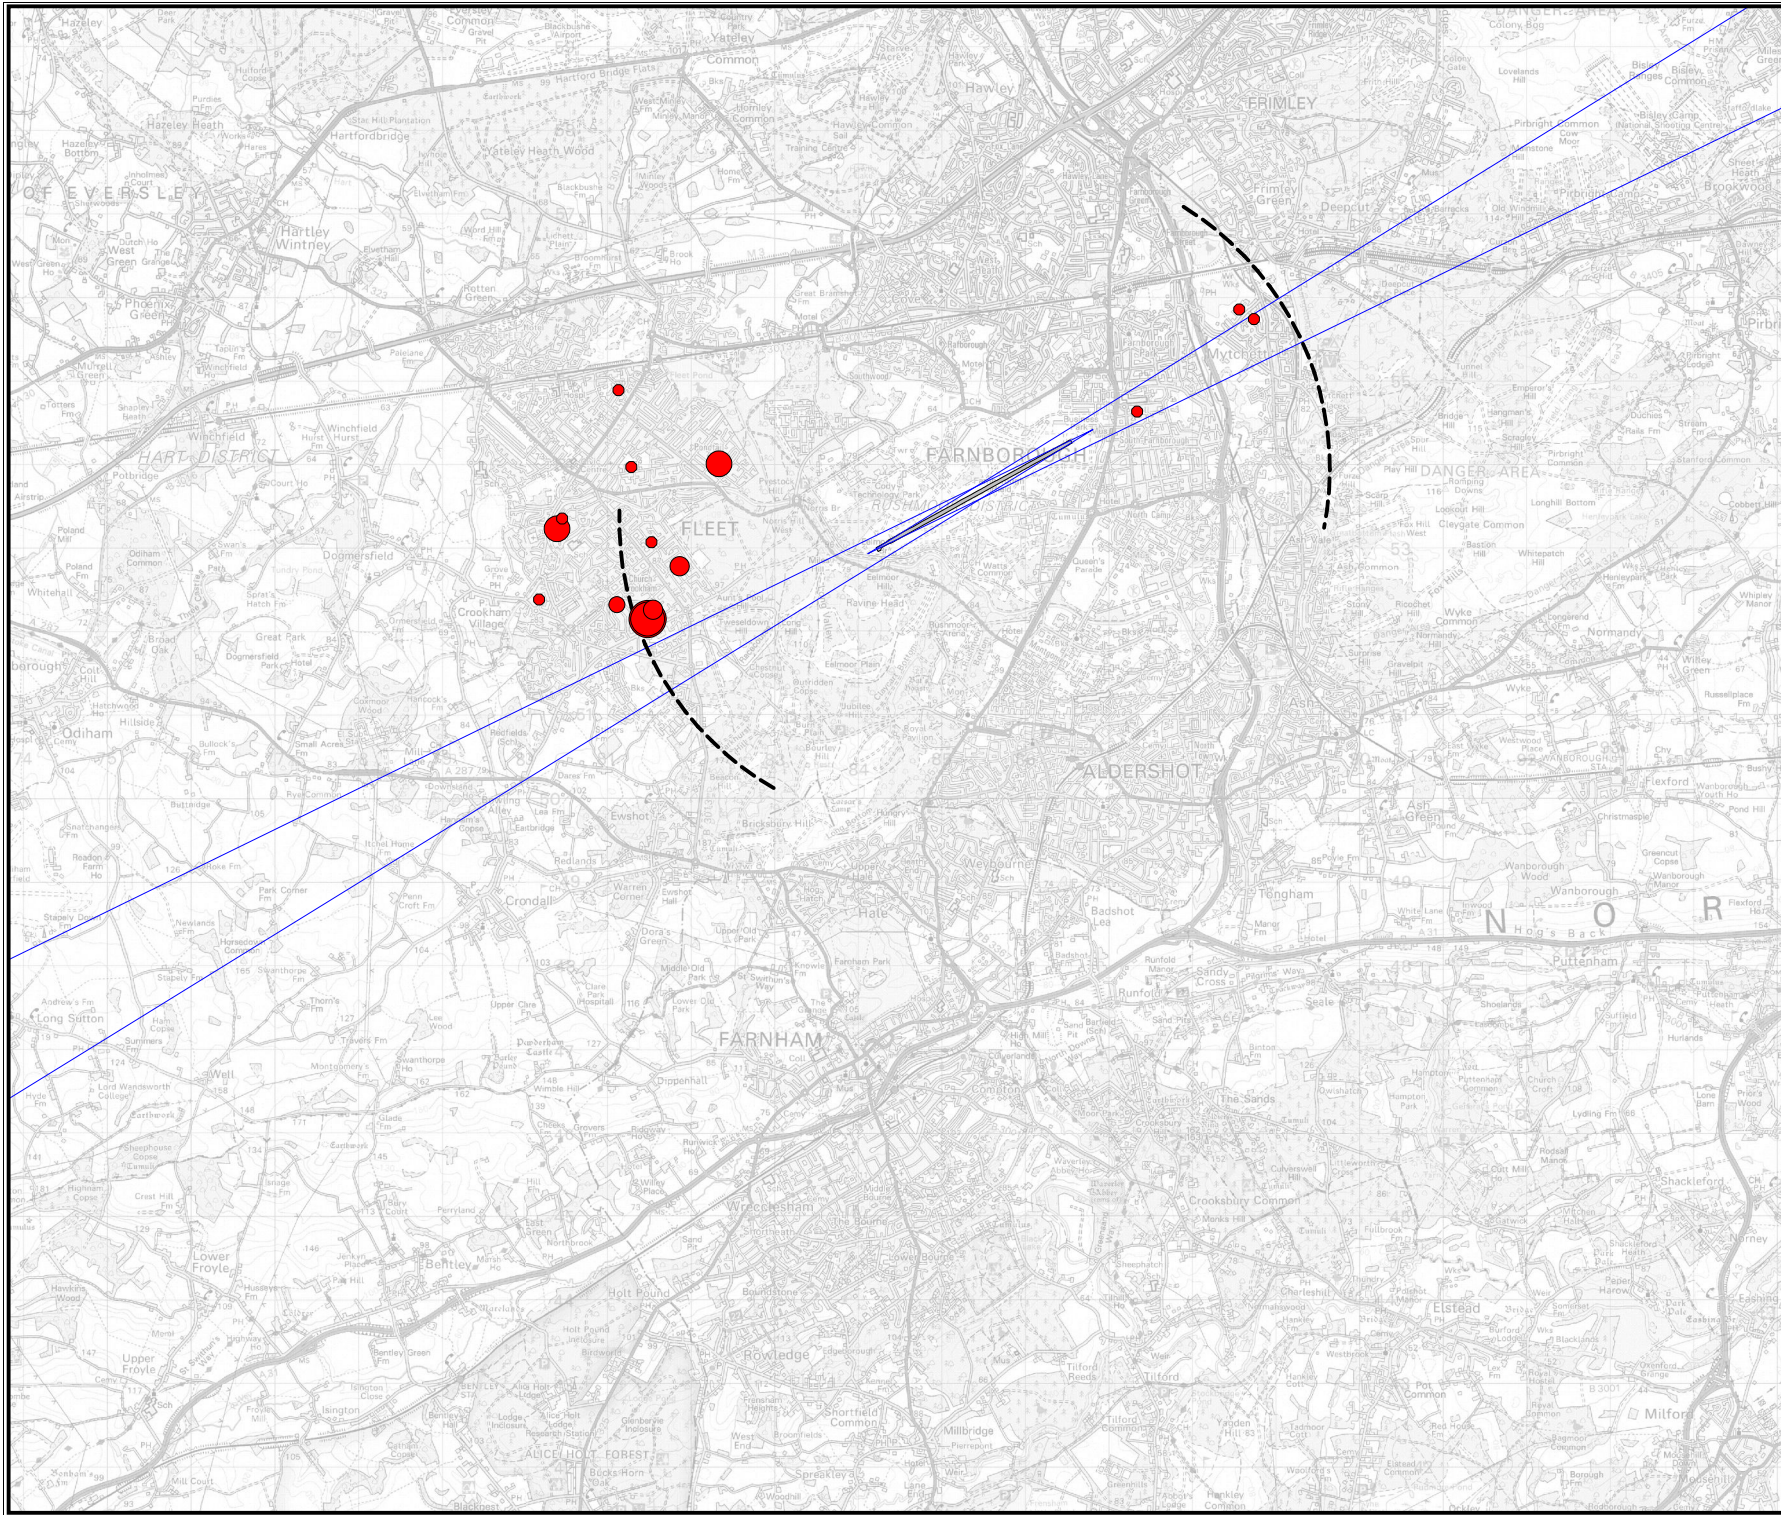

Complaints are represented by a graduated symbol, example sizes below:

--- 2nm from DME
— ILS Course Sector

Revisions

TAG Farnborough Airport Ltd
Farnborough
Hampshire
GU14 6XA

Based upon the 2007 Ordnance Survey Mastermap digital data product with the permission of the Ordnance Survey on behalf of The Controller of Her Majesty's Stationery Office. © Crown Copyright All rights reserved. TAG Farnborough Airport 100036221

Scale@A4	Date	Drawn by
1:90600	14/06/13	SG

Title
Complaints by Postcode
May 13

Drawing No.	Rev No.
GN TG A OP 2252	A

File