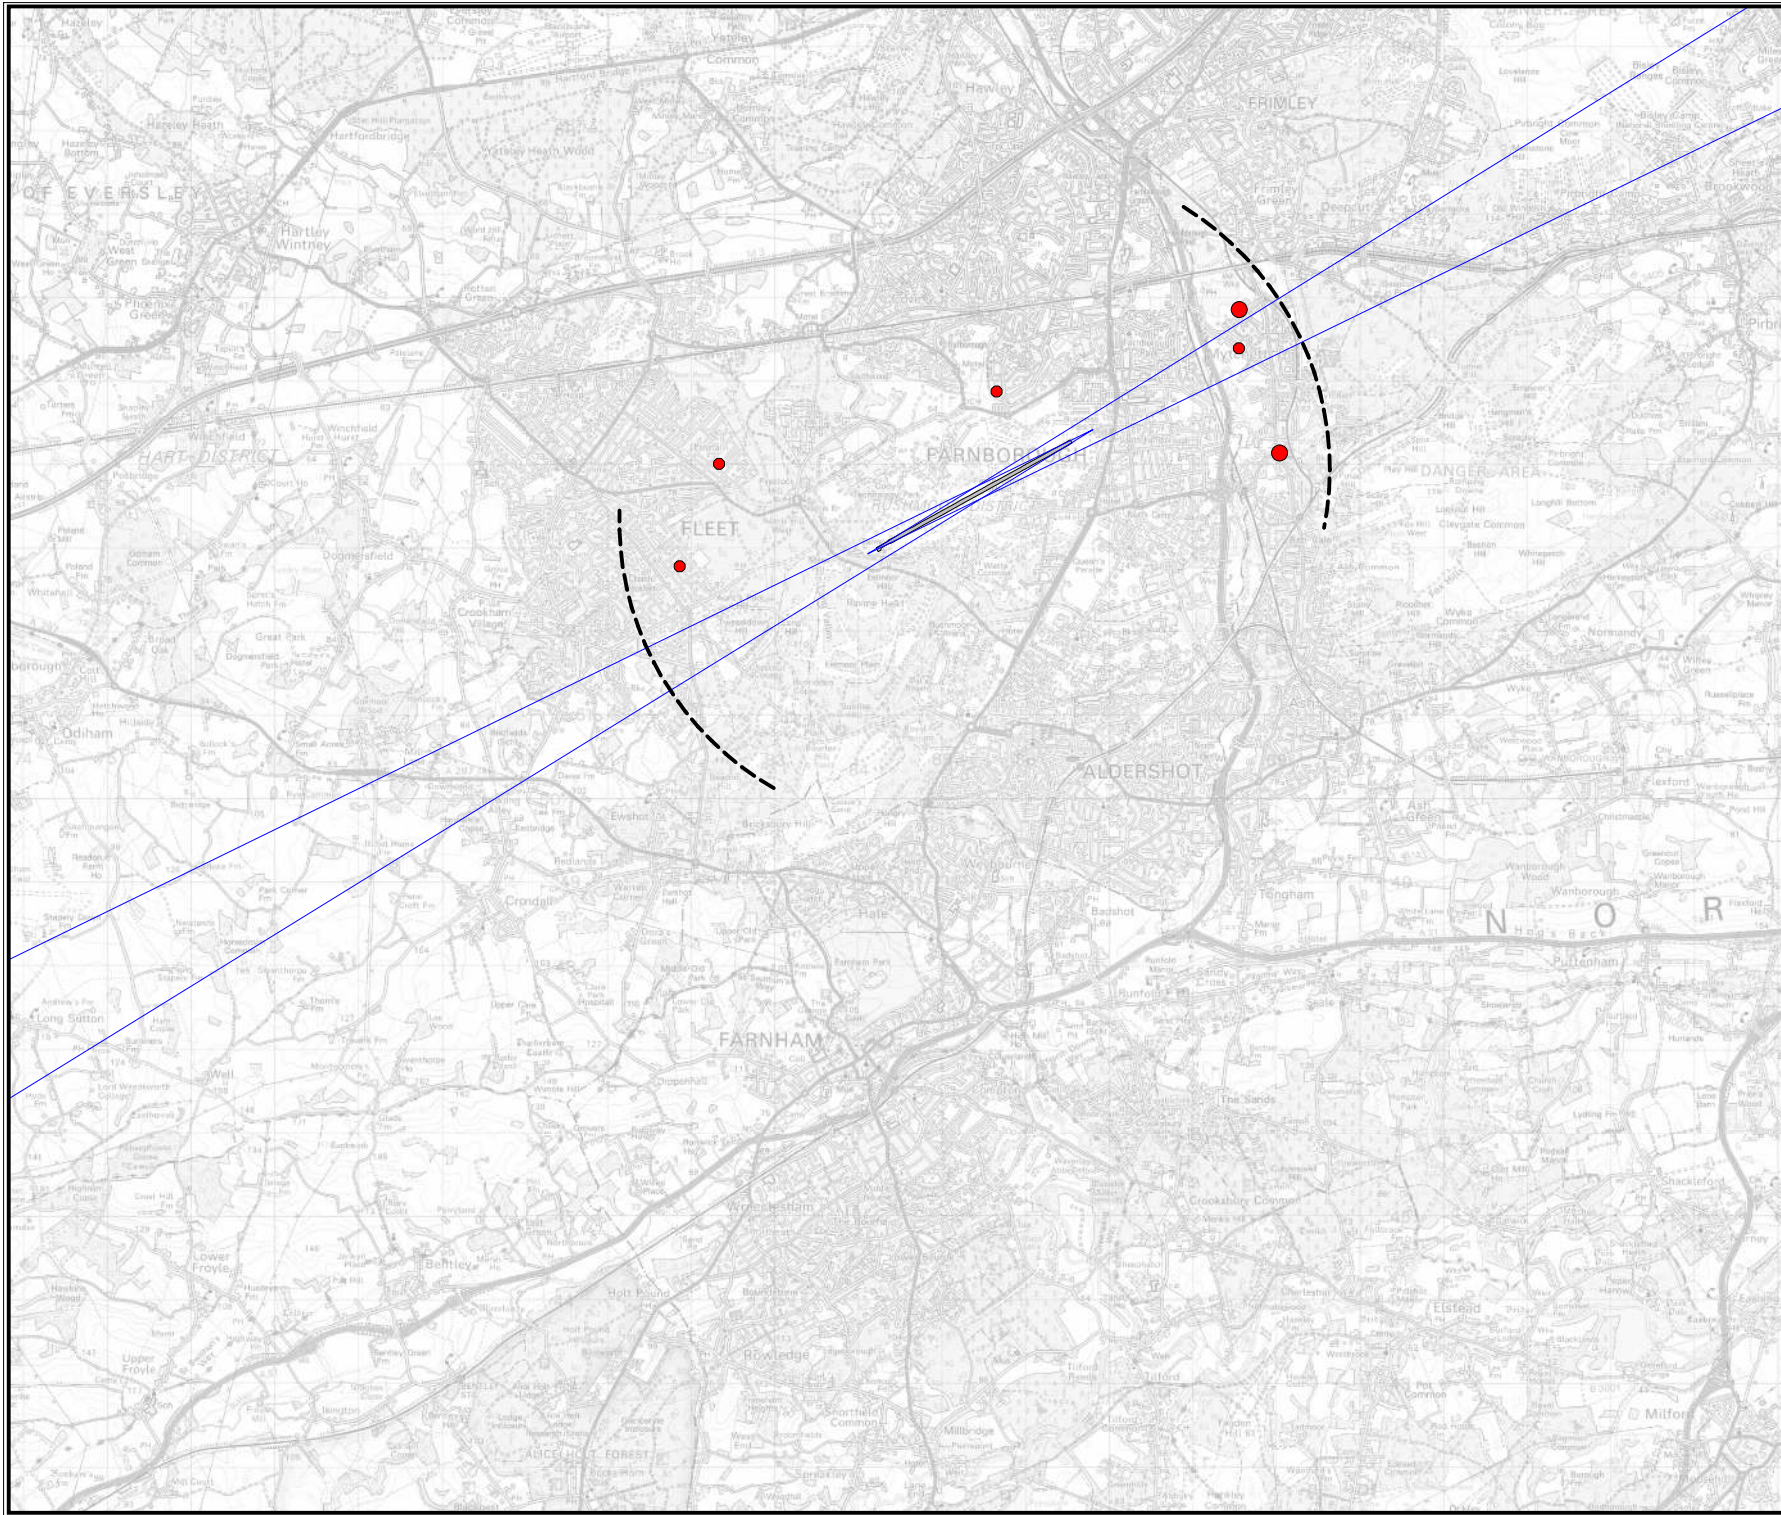

Complaints are represented by a graduated symbol, example sizes below:

--- 2nm from DME
 — ILS Course Sector

Revisions

TAG Farnborough Airport Ltd
Farnborough
Hampshire
GU14 6XA

Based upon the 2007 Ordnance Survey Mastermap digital data product with the permission of the Ordnance Survey on behalf of the Controller of Her Majesty's Stationery Office, © Crown Copyright All rights reserved. TAG Farnborough Airport 100036221

Complaints are represented by a graduated symbol, example sizes below:

20
10
2

--- 2nm from DME
— ILS Course Sector

Revisions

TAG Farnborough Airport Ltd
Farnborough
Hampshire
GU14 6XA

Based upon the 2007 Ordnance Survey Mastermap digital data product with the permission of the Ordnance Survey on behalf of the Controller of Her Majesty's Stationery Office, © Crown Copyright All rights reserved. TAG Farnborough Airport 100036221

Scale@A4 1:90600	Date 20/02/13	Drawn by SG
---------------------	------------------	----------------

Title

Complaints by Postcode
Nov 12

Drawing No. GN TG A OP 2210	Rev No. A
---------------------------------------	---------------------