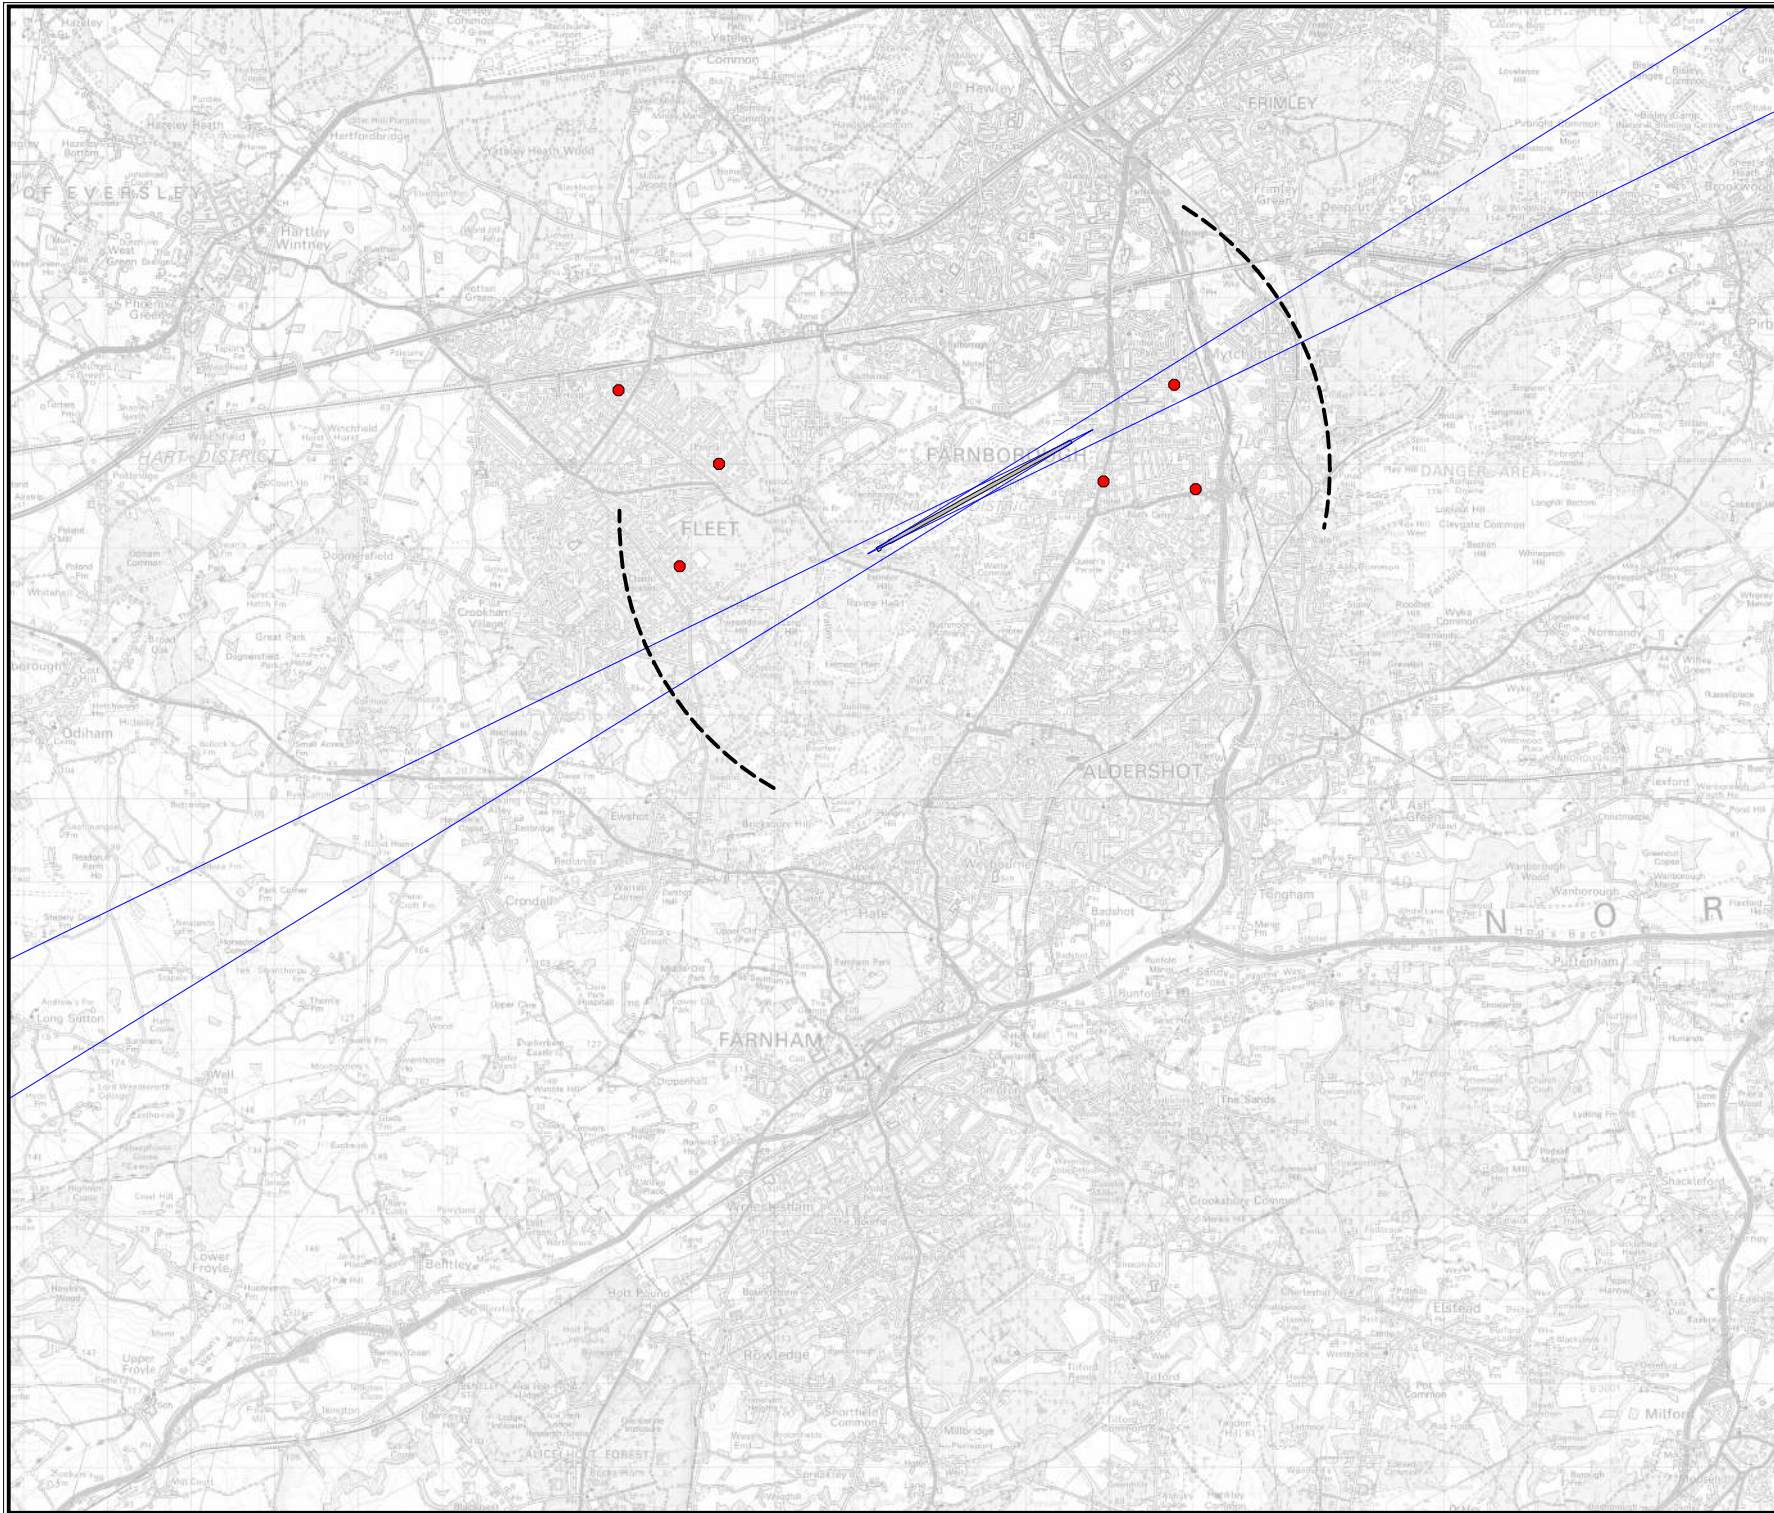

Complaints are represented by a graduated symbol, example sizes below:

--- 2nm from DME
 — ILS Course Sector

Revisions

TAG Farnborough Airport Ltd
Farnborough
Hampshire
GU14 6XA

Based upon the 2007 Ordnance Survey Mastermap digital data product with the permission of the Ordnance Survey on behalf of the Controller of Her Majesty's Stationery Office, © Crown Copyright All rights reserved. TAG Farnborough Airport 100036221

Scale@A4 1:90600	Date 20/02/13	Drawn by SG
---------------------	------------------	----------------

Title
Complaints by Postcode
Oct 12

Drawing No. GN TG A OP 2209	Rev No. A
---------------------------------------	---------------------

Complaints are represented by a graduated symbol, example sizes below:

20
10
2

--- 2nm from DME
— ILS Course Sector

Revisions

TAG Farnborough Airport Ltd
Farnborough
Hampshire
GU14 6XA

Based upon the 2007 Ordnance Survey Mastermap digital data product with the permission of the Ordnance Survey on behalf of the Controller of Her Majesty's Stationery Office, © Crown Copyright All rights reserved. TAG Farnborough Airport 100036221

Scale@A4 1:90600	Date 20/02/13	Drawn by SG
---------------------	------------------	----------------

Title

Complaints by Postcode
Nov 12

Drawing No. GN TG A OP 2210	Rev No. A
---------------------------------------	---------------------