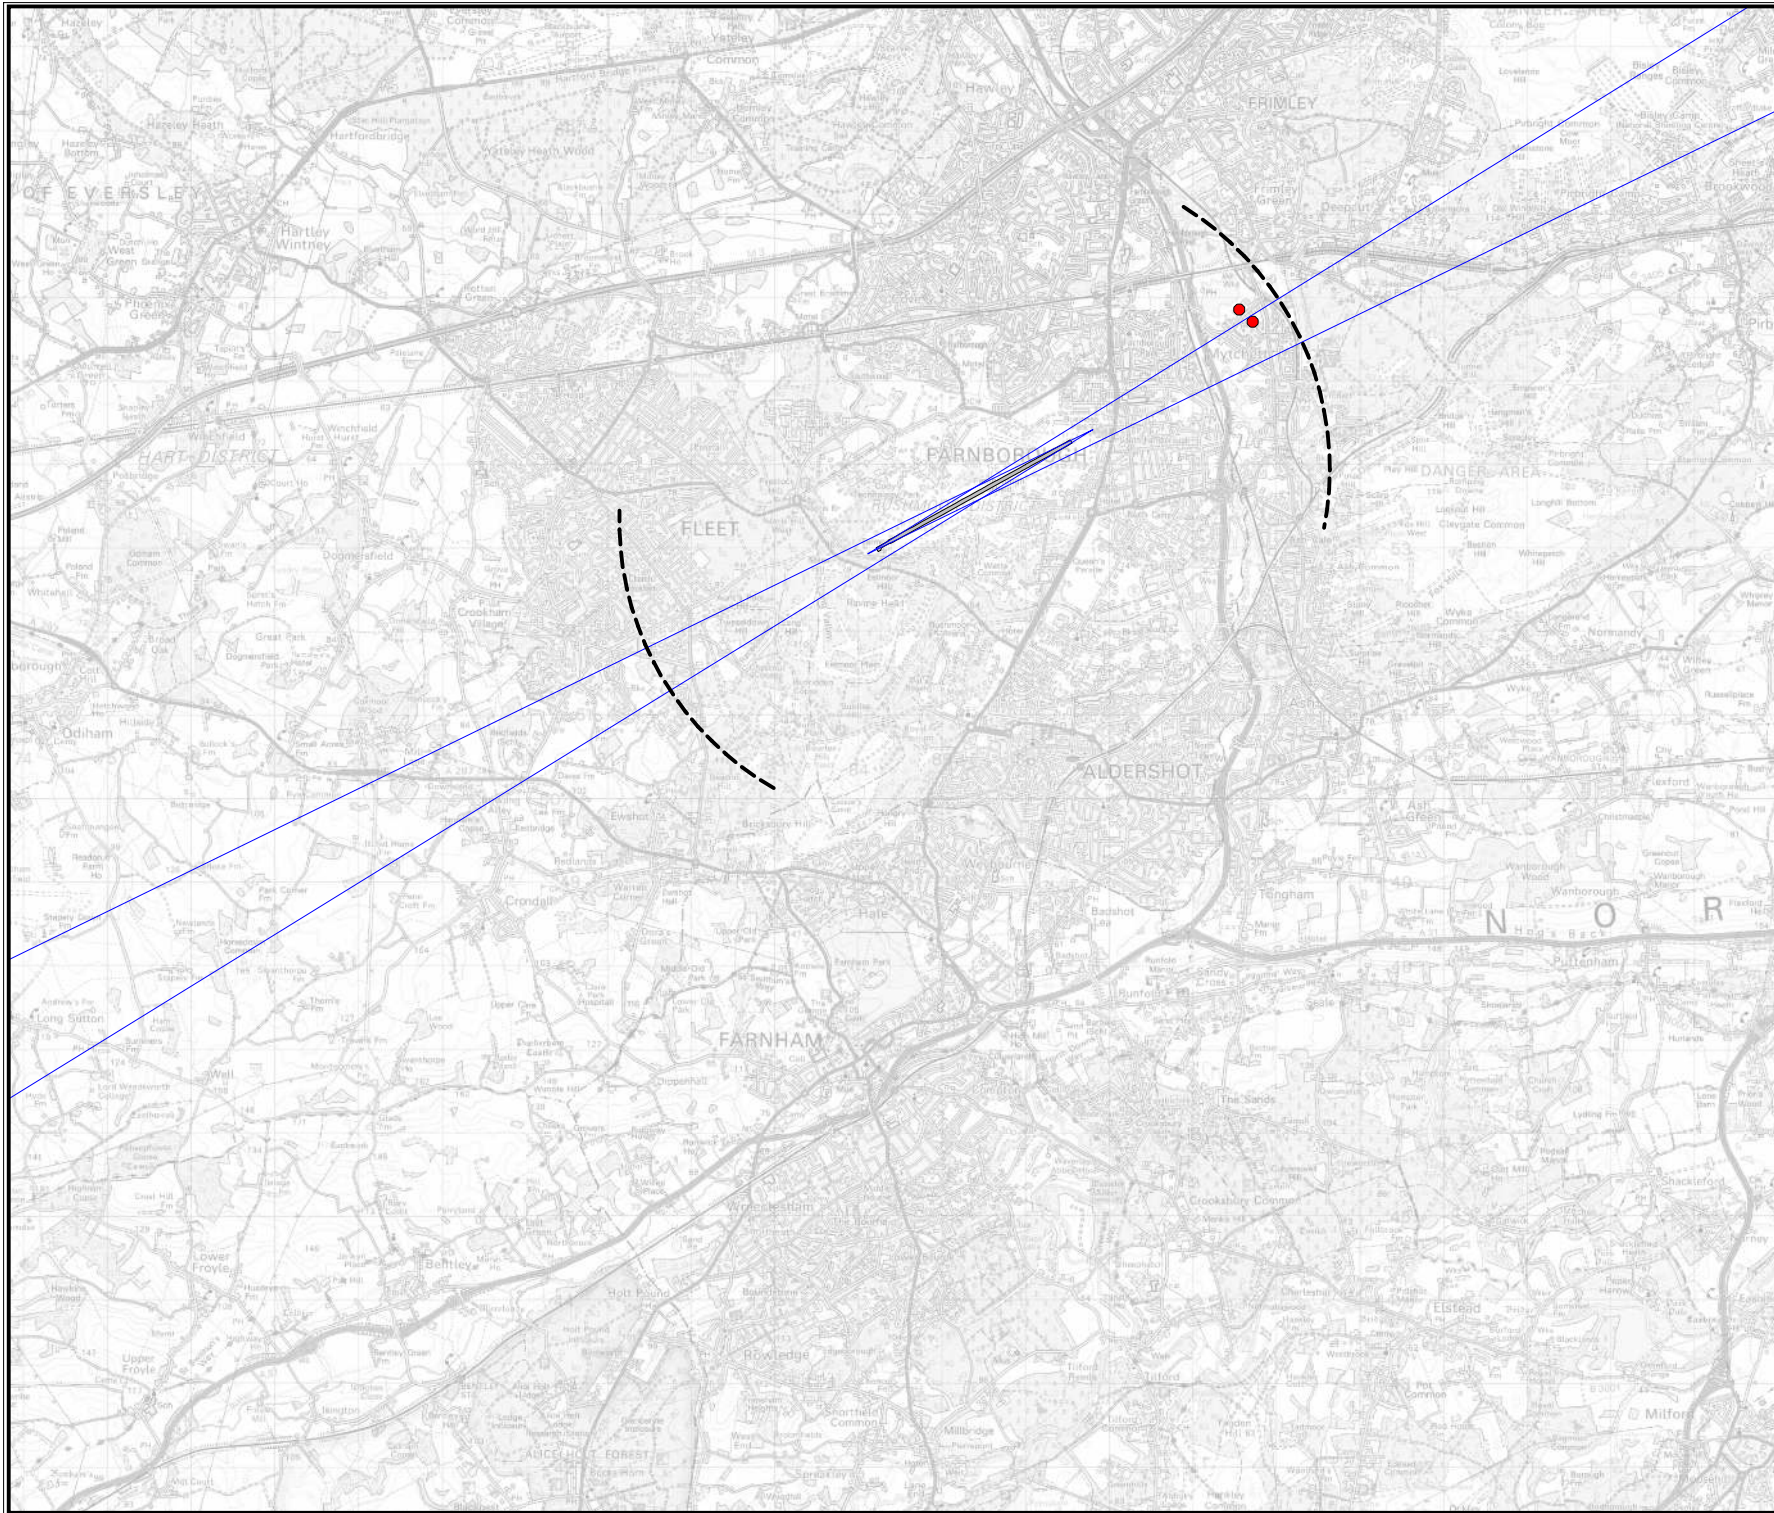

Complaints are represented by a graduated symbol, example sizes below:

--- 2nm from DME
 — ILS Course Sector

Revisions

TAG Farnborough Airport Ltd
Farnborough
Hampshire
GU14 6XA

Based upon the 2007 Ordnance Survey Mastermap digital data product with the permission of the Ordnance Survey on behalf of the Controller of Her Majesty's Stationery Office, © Crown Copyright All rights reserved. TAG Farnborough Airport 100036221

Scale@A4 1:90600	Date 20/02/13	Drawn by SG
---------------------	------------------	----------------

Title
Complaints by Postcode
Dec 12

Drawing No. GN TG A OP 2211	Rev No. A
---------------------------------------	---------------------