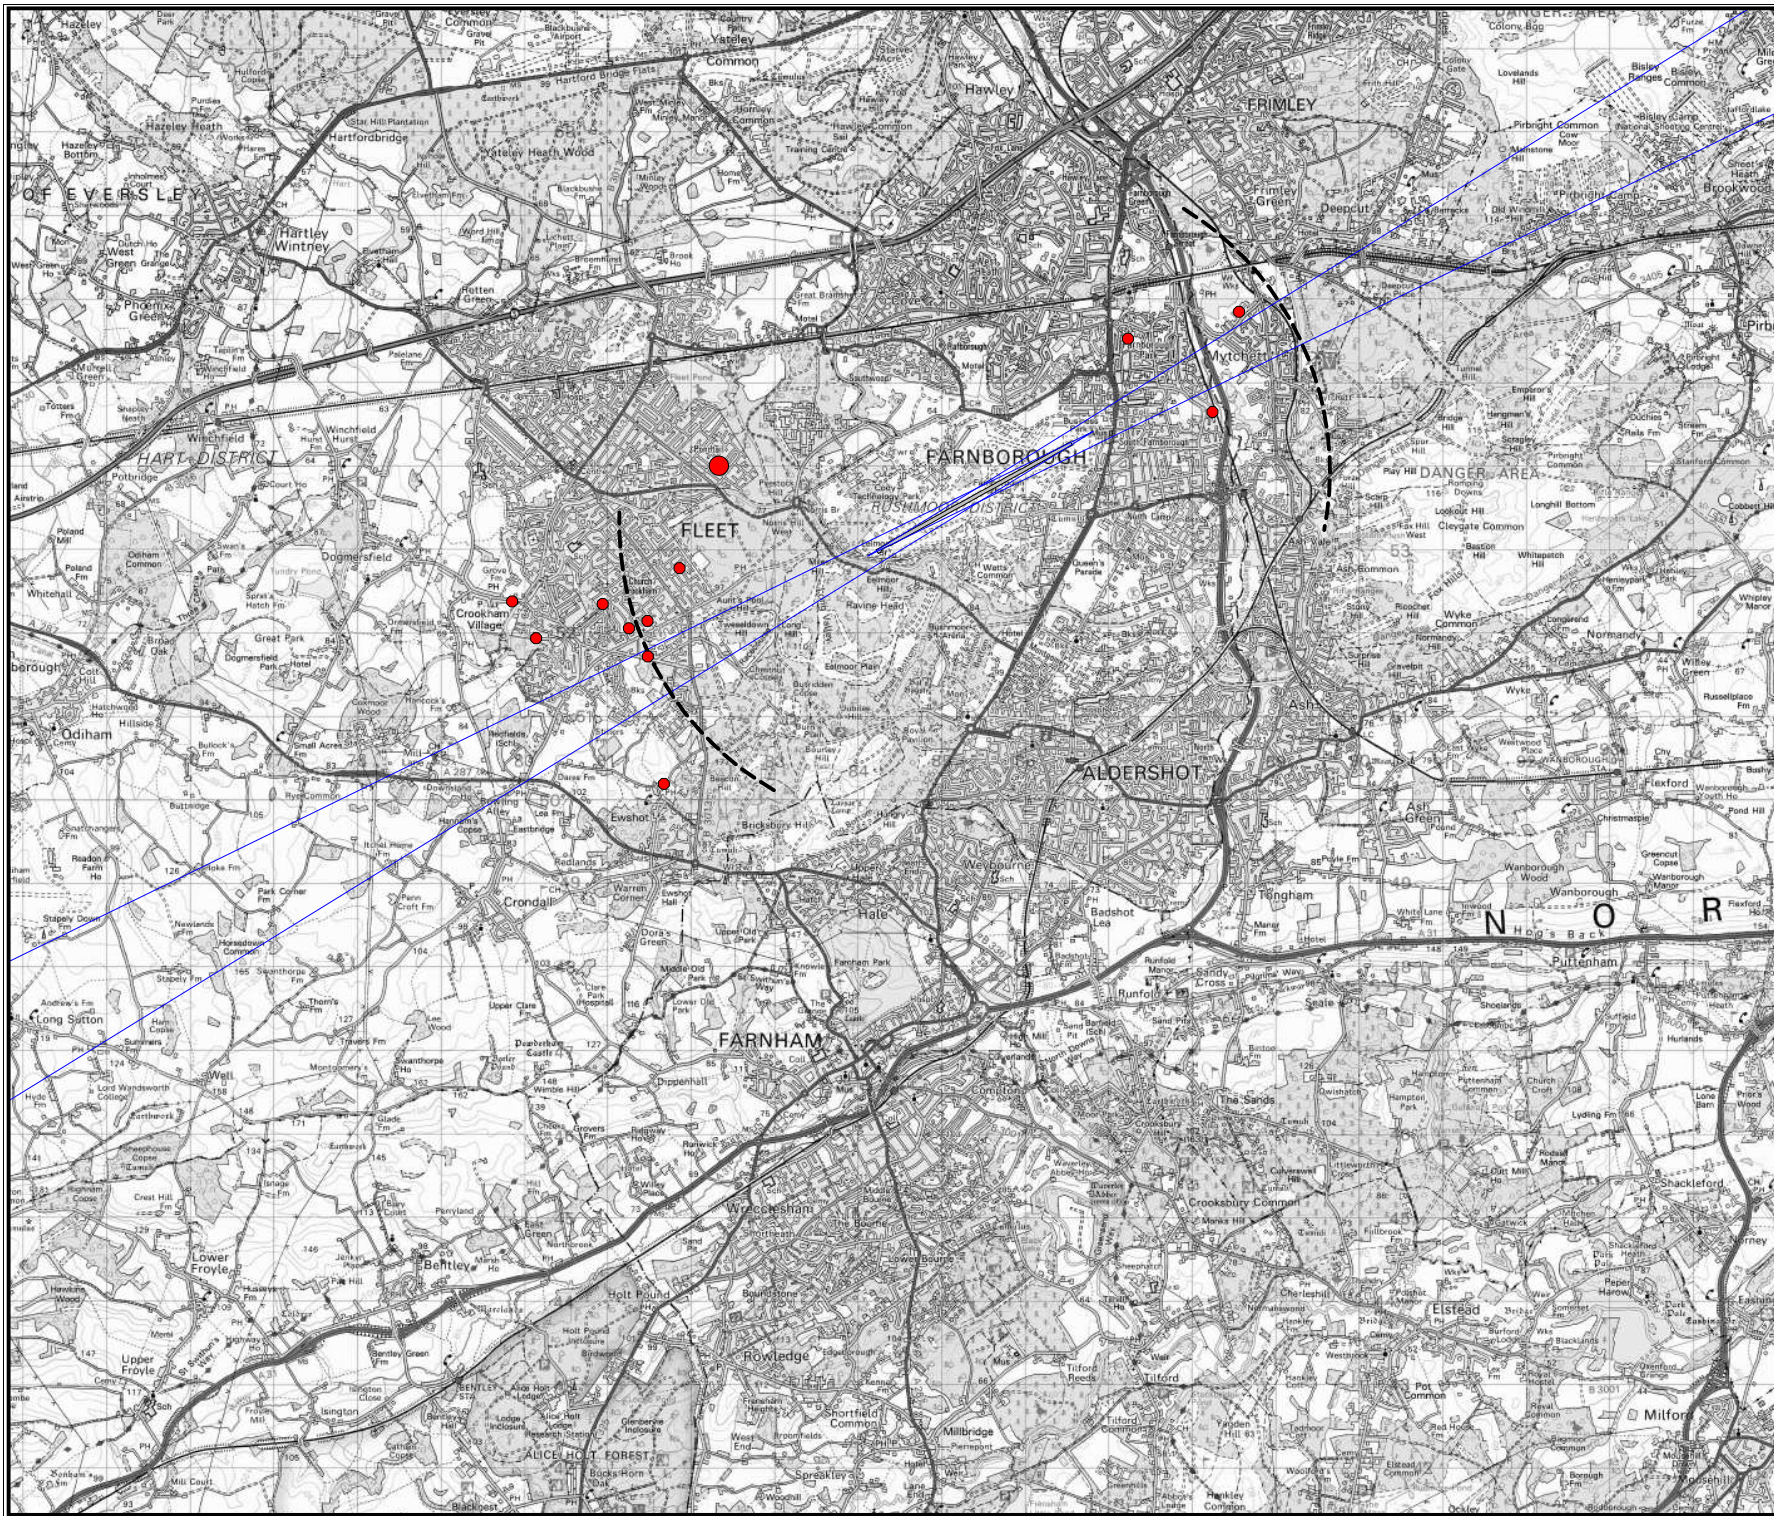

Complaints are represented by a graduated symbol, example sizes below:

20
10
2

--- 2nm from DME
— ILS Course Sector

1 additional complaint received from an unspecified postcode

Revisions

TAG Farnborough Airport Ltd
Farnborough
Hampshire
GU14 6XA

Based upon the 2013 Ordnance Survey Mastermap digital data product with the permission of the Ordnance Survey on behalf of The Controller of Her Majesty's Stationery Office. © Crown Copyright All rights reserved. TAG Farnborough Airport 100036221

Scale@A4	Date	Drawn by
1:90600	05/06/14	DB

Title
Complaints by Postcode
Mar 14

Drawing No.	Rev No.
GN TG A OP 2382	A
File