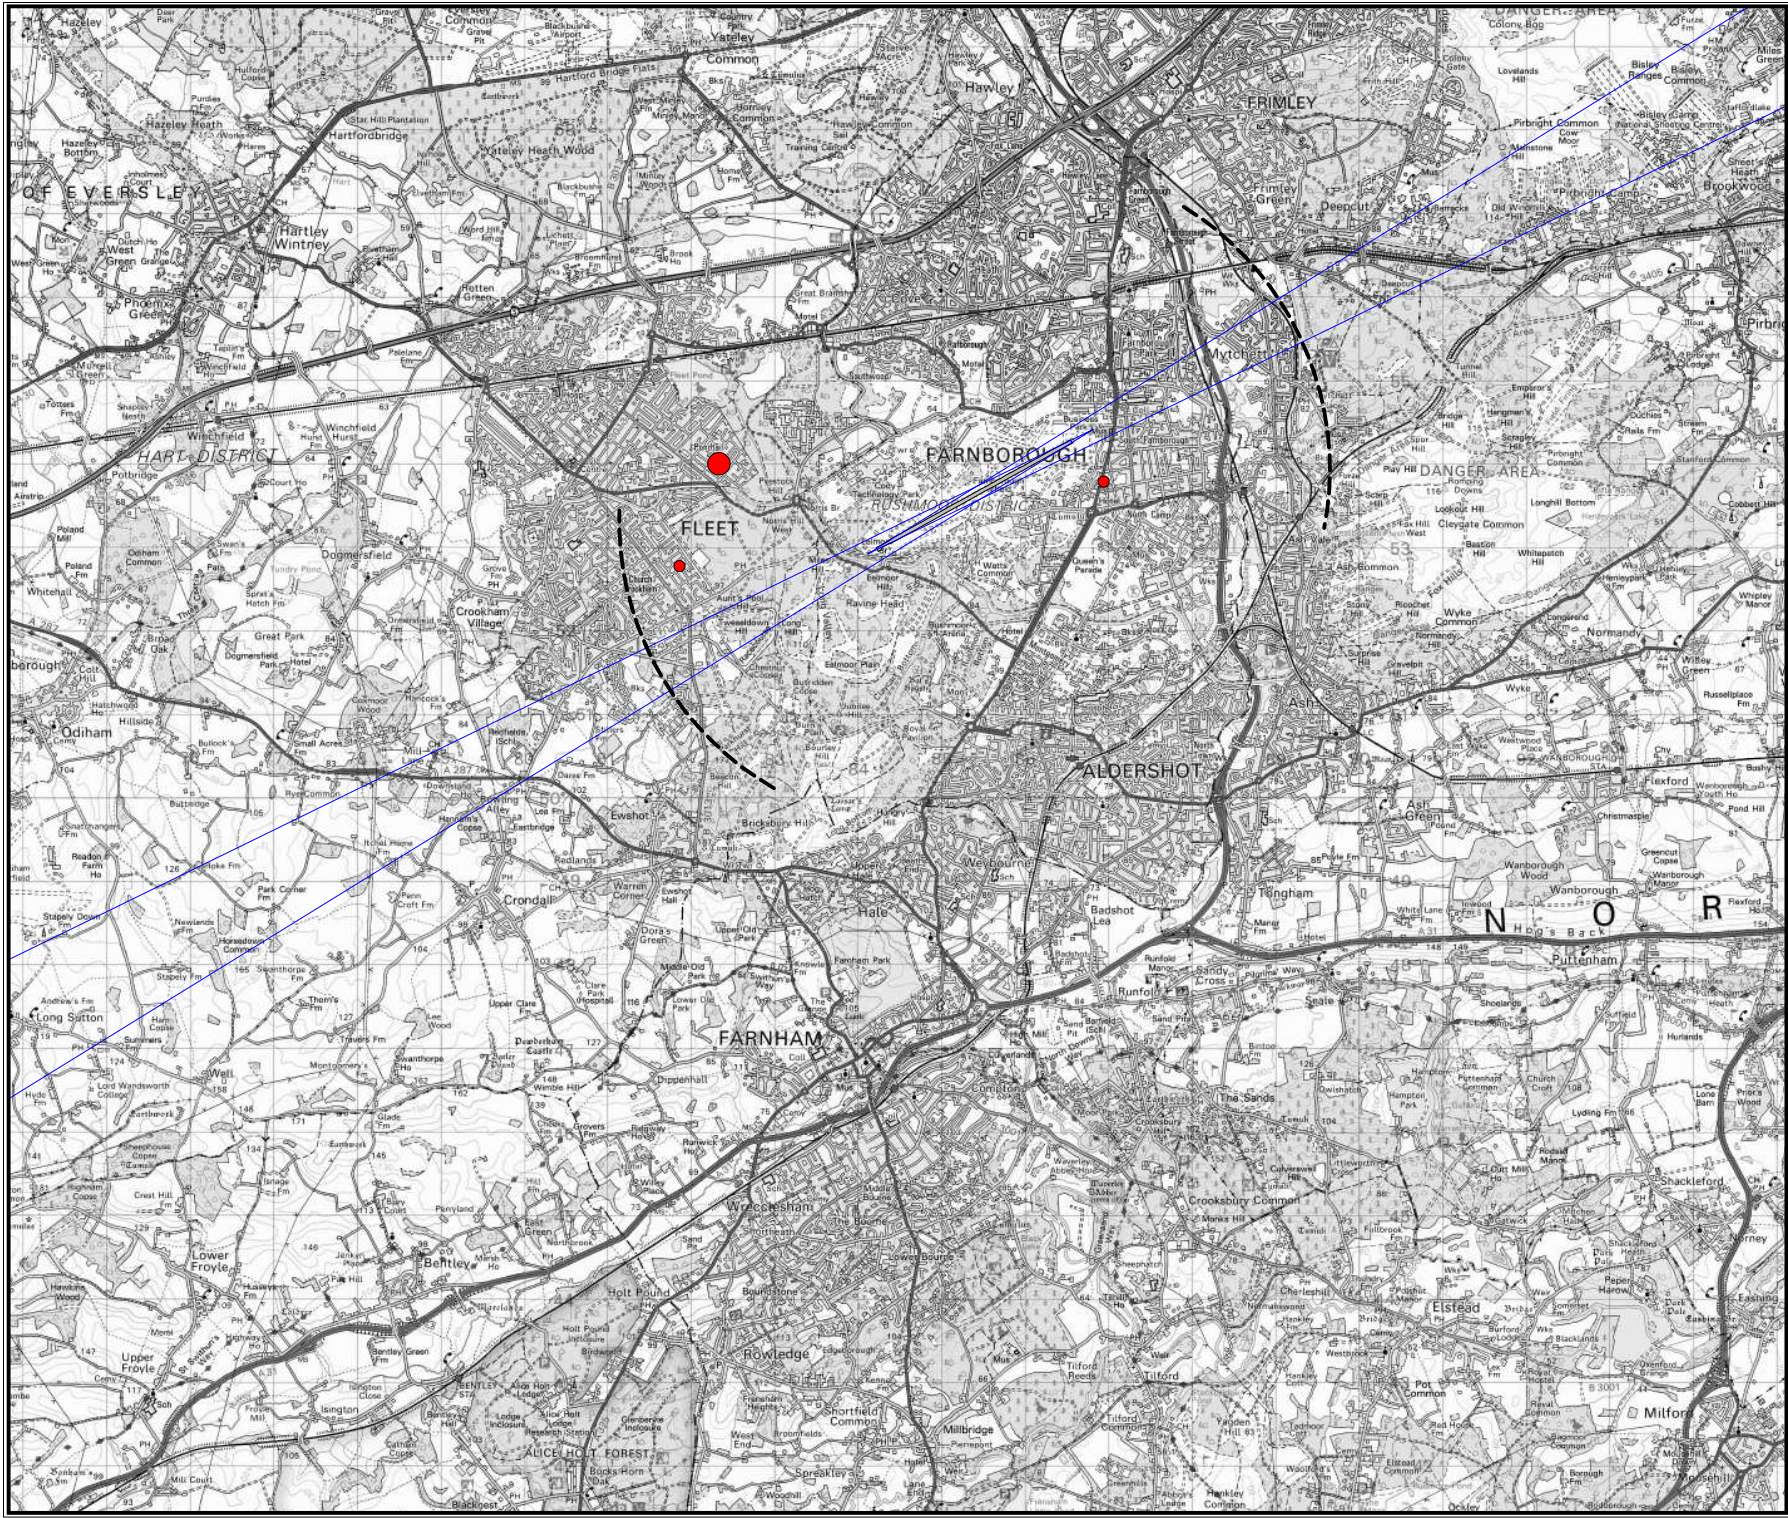

Complaints are represented by a graduated symbol, example sizes below:

--- 2nm from DME
— ILS Course Sector

1 additional complaint received from an unspecified postcode

Revisions

TAG Farnborough Airport Ltd
Farnborough
Hampshire
GU14 6XA

Scale@A4	Date	Drawn by
1:90600	05/06/14	DB

Title
Complaints by Postcode
Apr 14

Drawing No.	Rev No.
GN TG A OP 2383	A

File