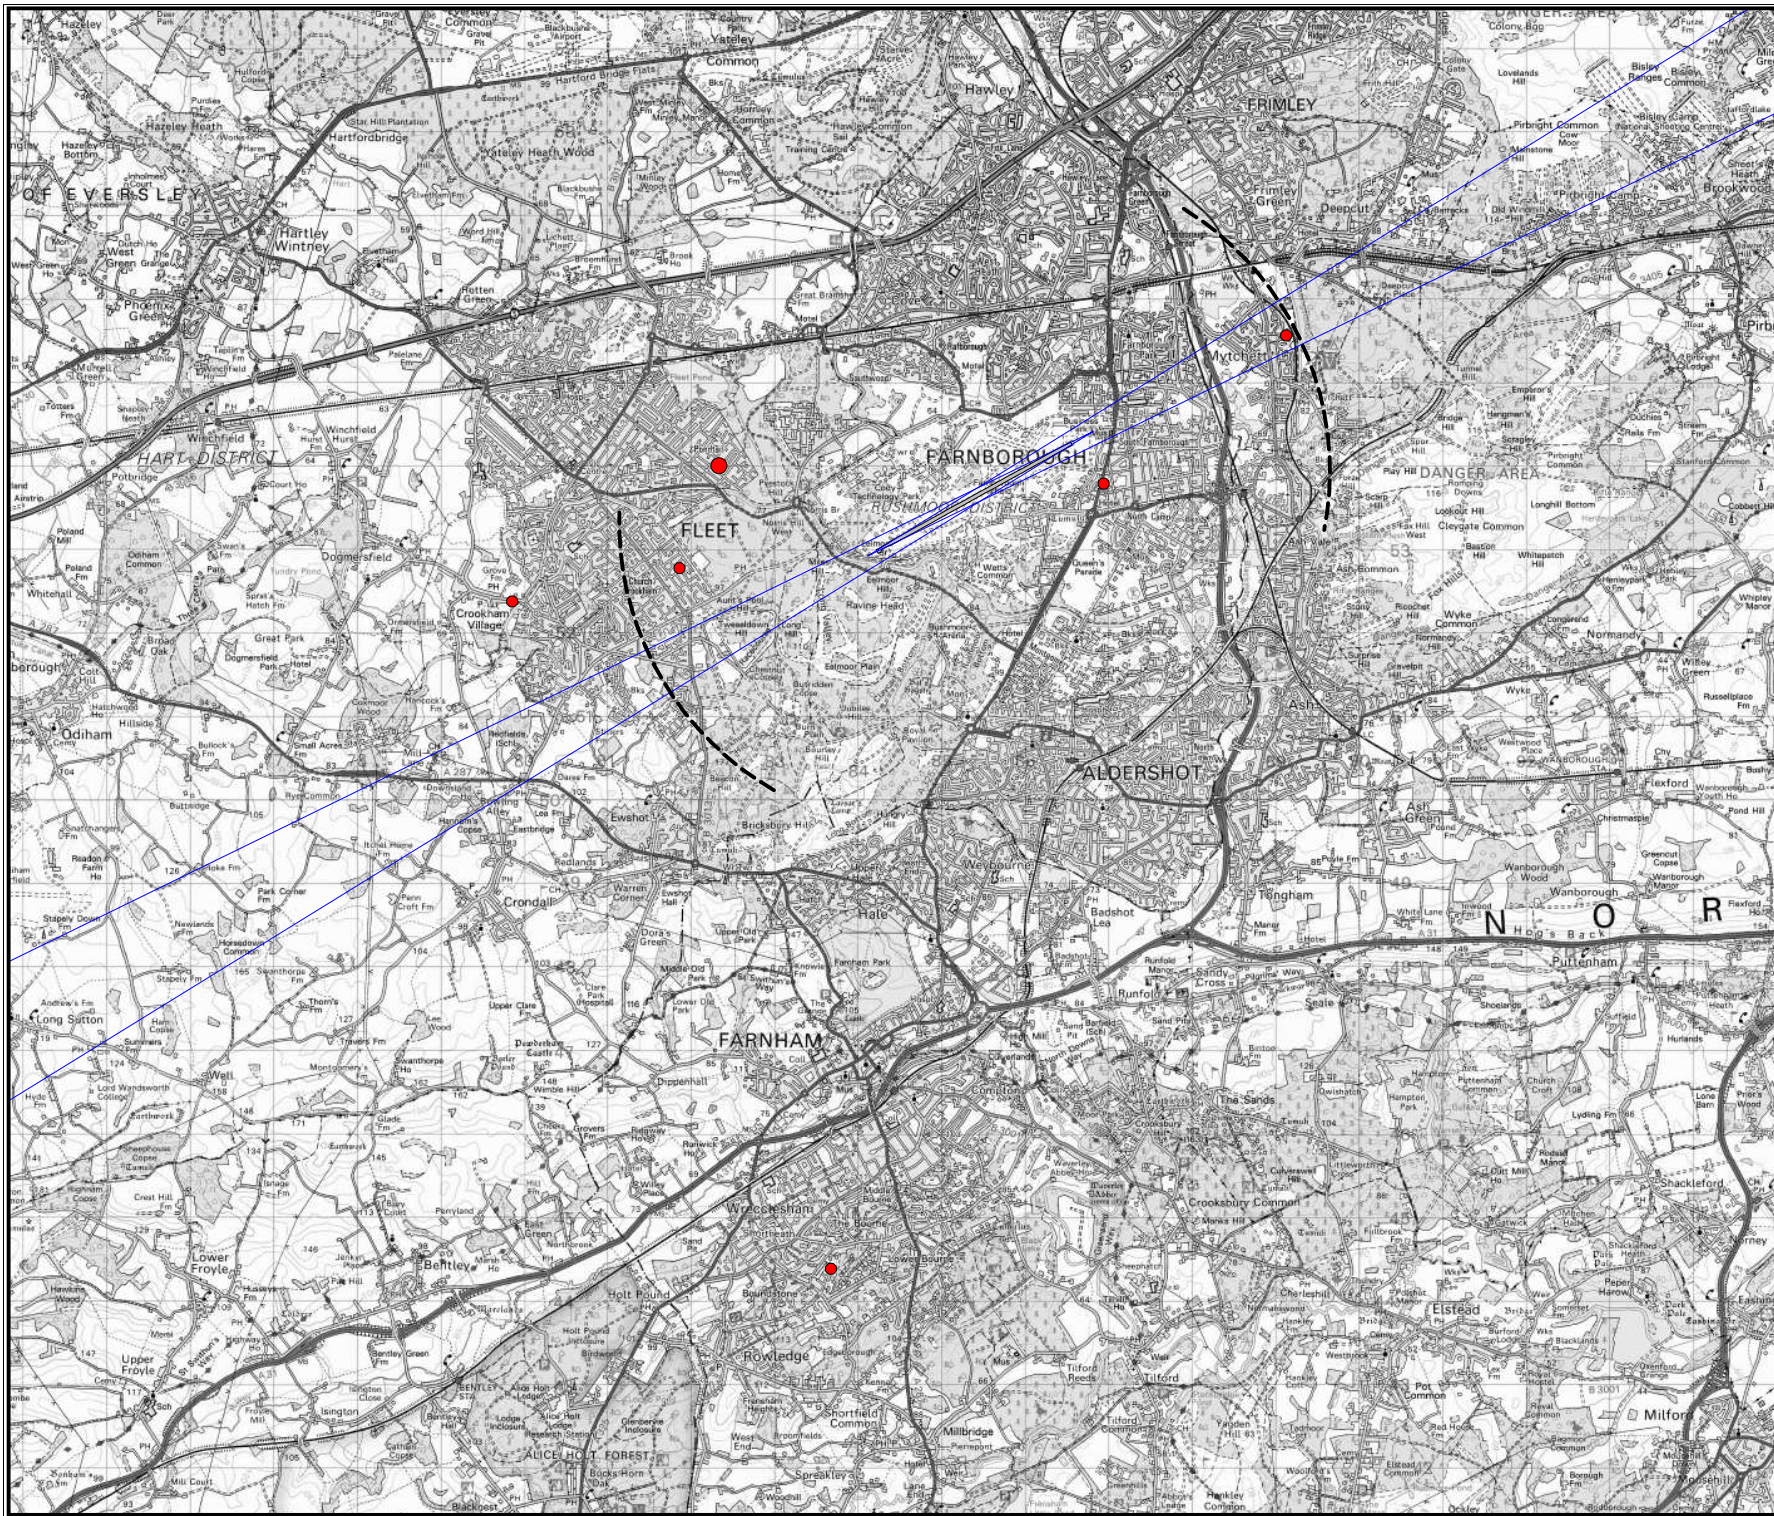

Complaints are represented by a graduated symbol, example sizes below:

20
10
2

--- 2nm from DME
— ILS Course Sector

Revisions

TAG Farnborough Airport Ltd
Farnborough
Hampshire
GU14 6XA

Based upon the 2013 Ordnance Survey Mastermap digital data product with the permission of the Ordnance Survey on behalf of The Controller of Her Majesty's Stationary Office, © Crown Copyright All rights reserved. TAG Farnborough Airport 100036221

Scale@A4	Date	Drawn by
1:90600	24/02/14	DB

Title
Complaints by Postcode
Jan 14

Drawing No.	Rev No.
GN TG A OP 2360	A
File