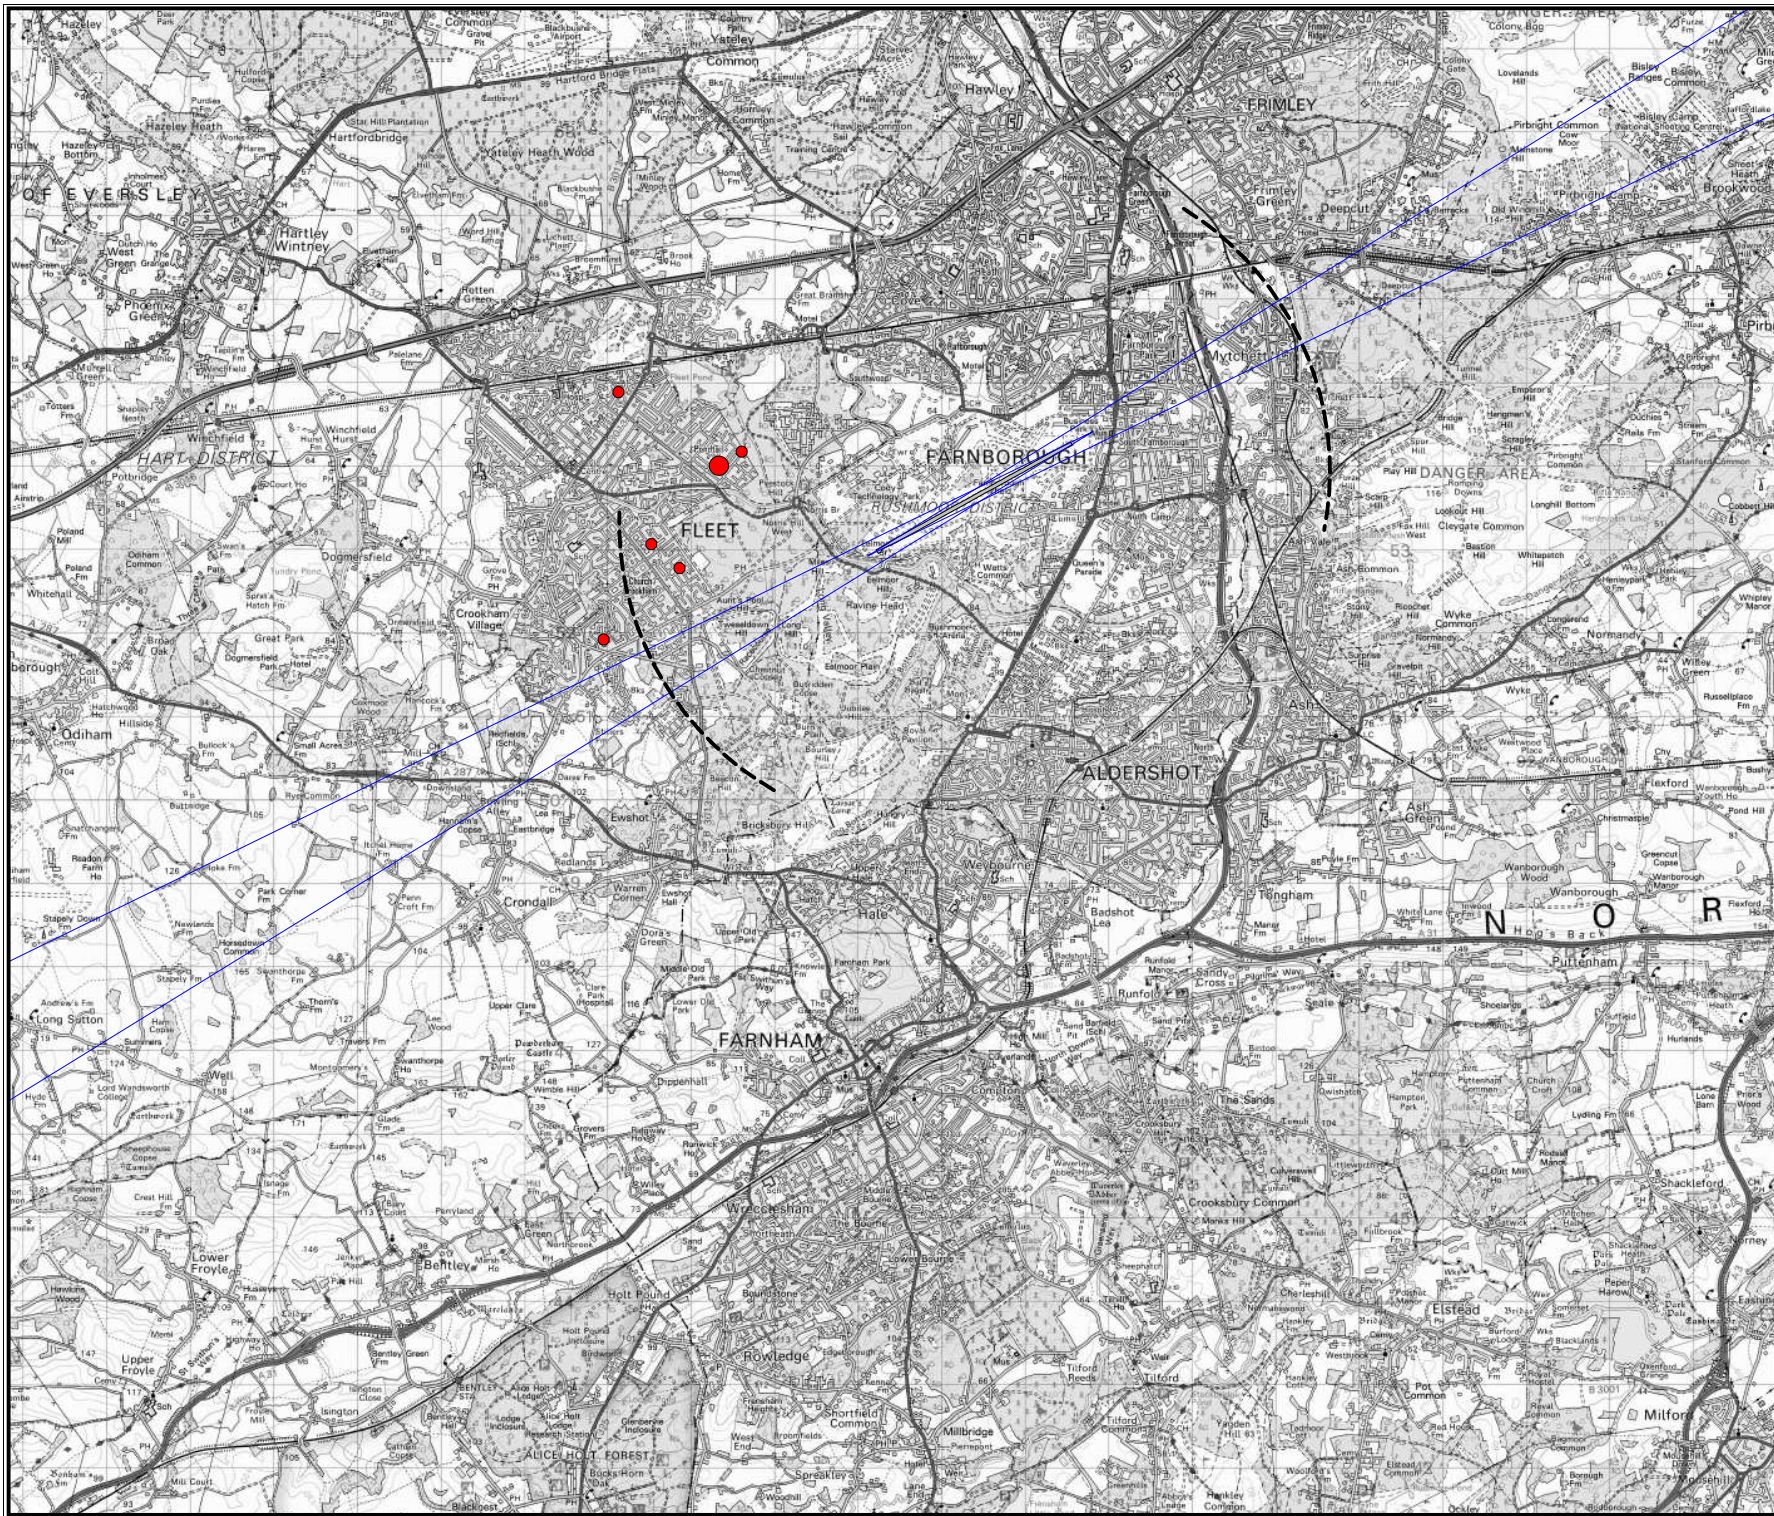

Complaints are represented by a graduated symbol, example sizes below:

20
10
2

--- 2nm from DME
— ILS Course Sector

One complaint received from the GU22 area but full postcode not submitted

Revisions

TAG Farnborough Airport Ltd
Farnborough
Hampshire
GU14 6XA

Based upon the 2013 Ordnance Survey Mastermap digital data product with the permission of the Ordnance Survey on behalf of The Controller of Her Majesty's Stationery Office. © Crown Copyright All rights reserved. TAG Farnborough Airport 100036221

Scale@A4	Date	Drawn by
1:90600	24/02/14	DB

Title

Complaints by Postcode
Nov 13

Drawing No.	Rev No.
GN TG A OP 2358	A

File