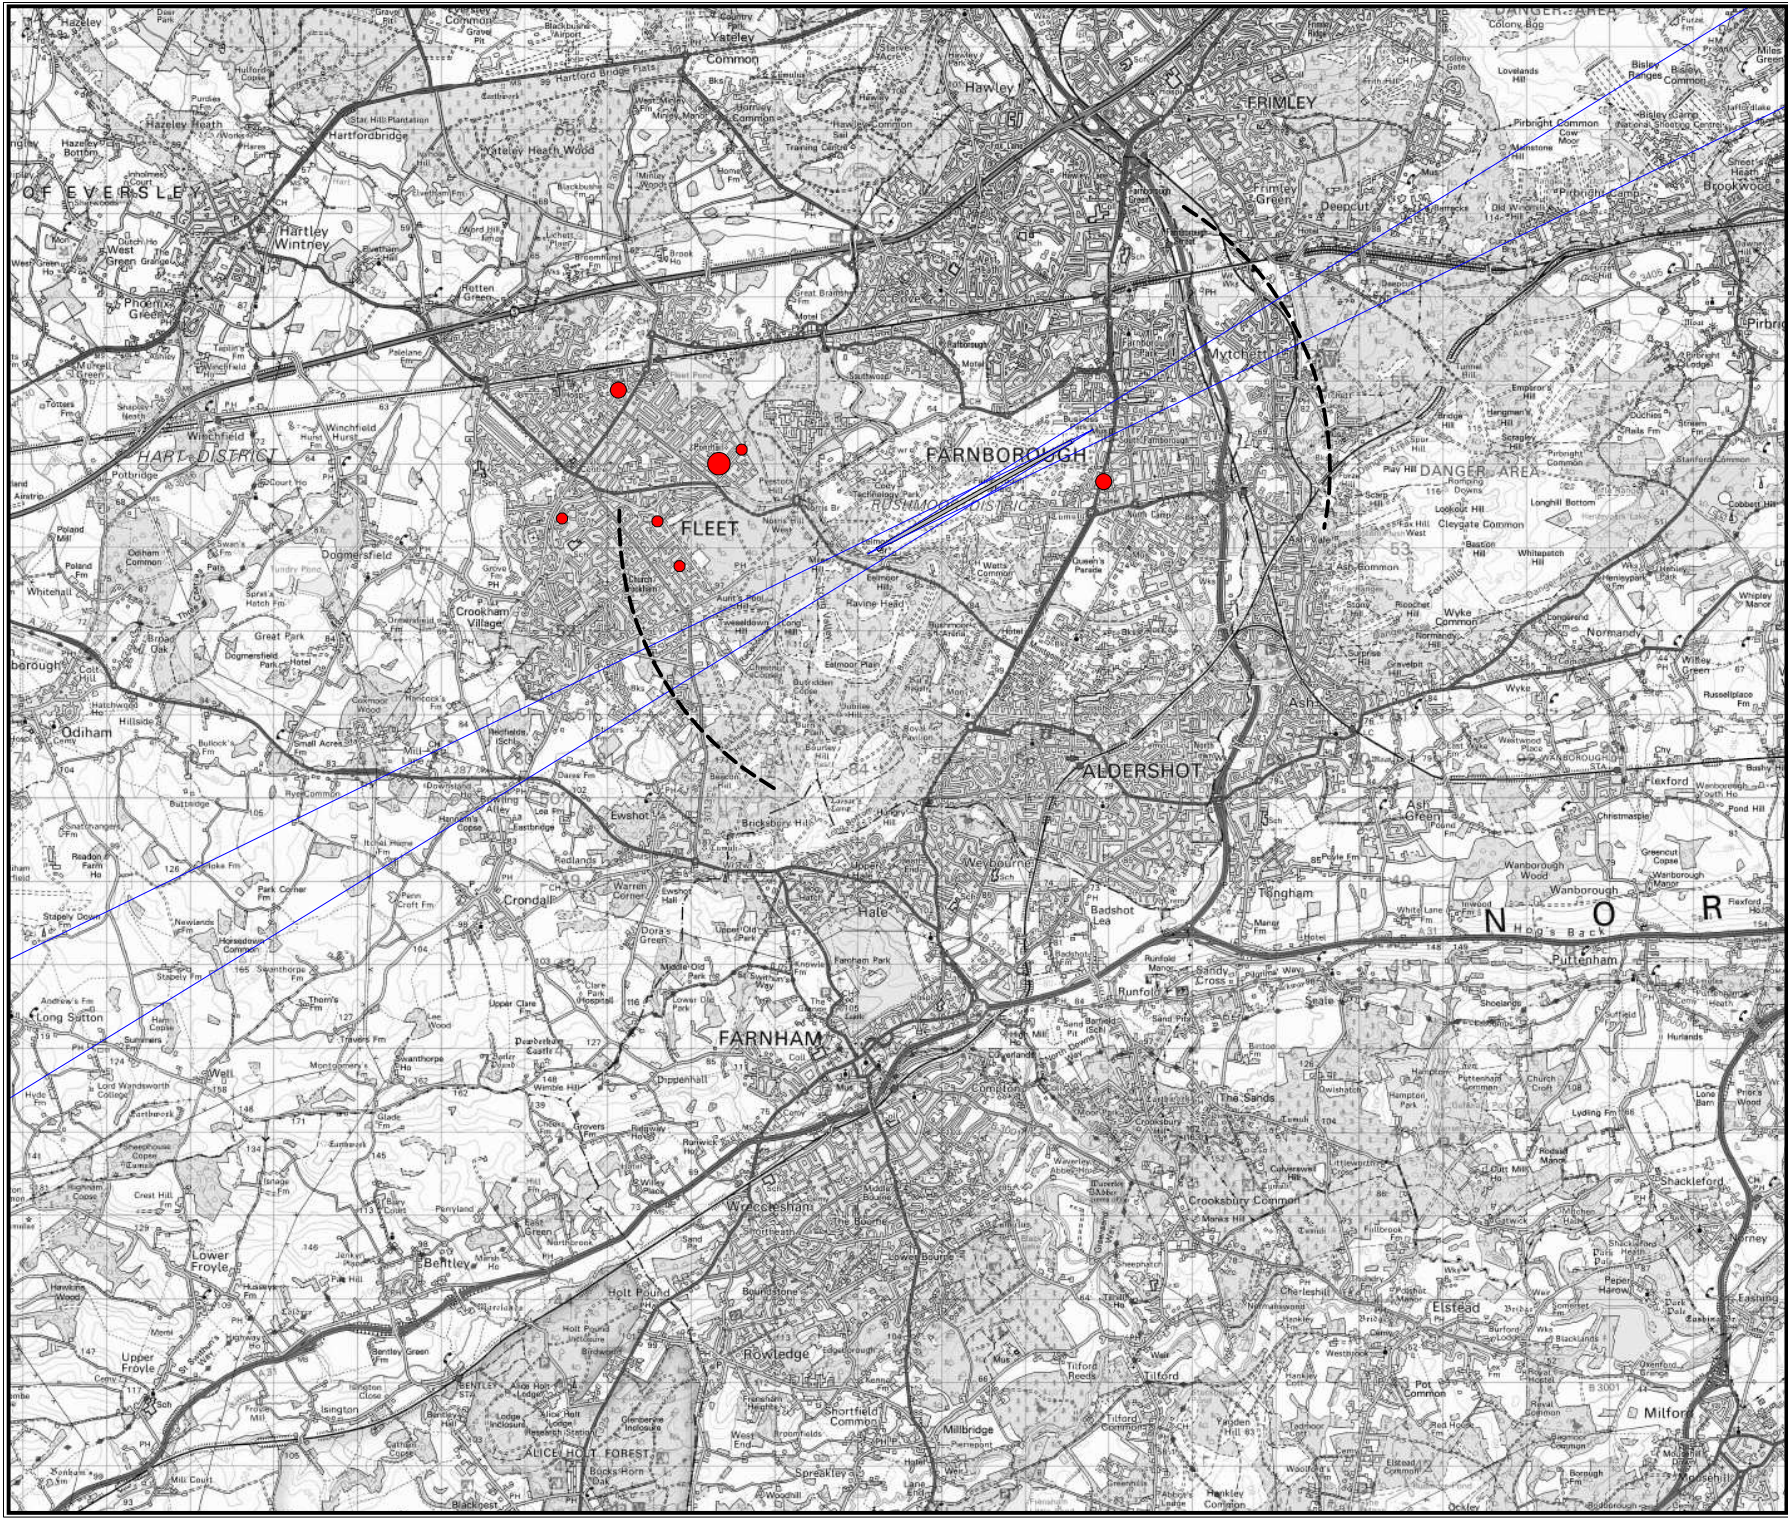

Complaints are represented by a graduated symbol, example sizes below:

20
10
2

--- 2nm from DME
— ILS Course Sector

Revisions

TAG Farnborough Airport Ltd
Farnborough
Hampshire
GU14 6XA

Scale@A4	Date	Drawn by
1:90600	24/02/14	DB

Title

Complaints by Postcode
Dec 13

Drawing No.	Rev No.
GN TG A OP 2359	A

File