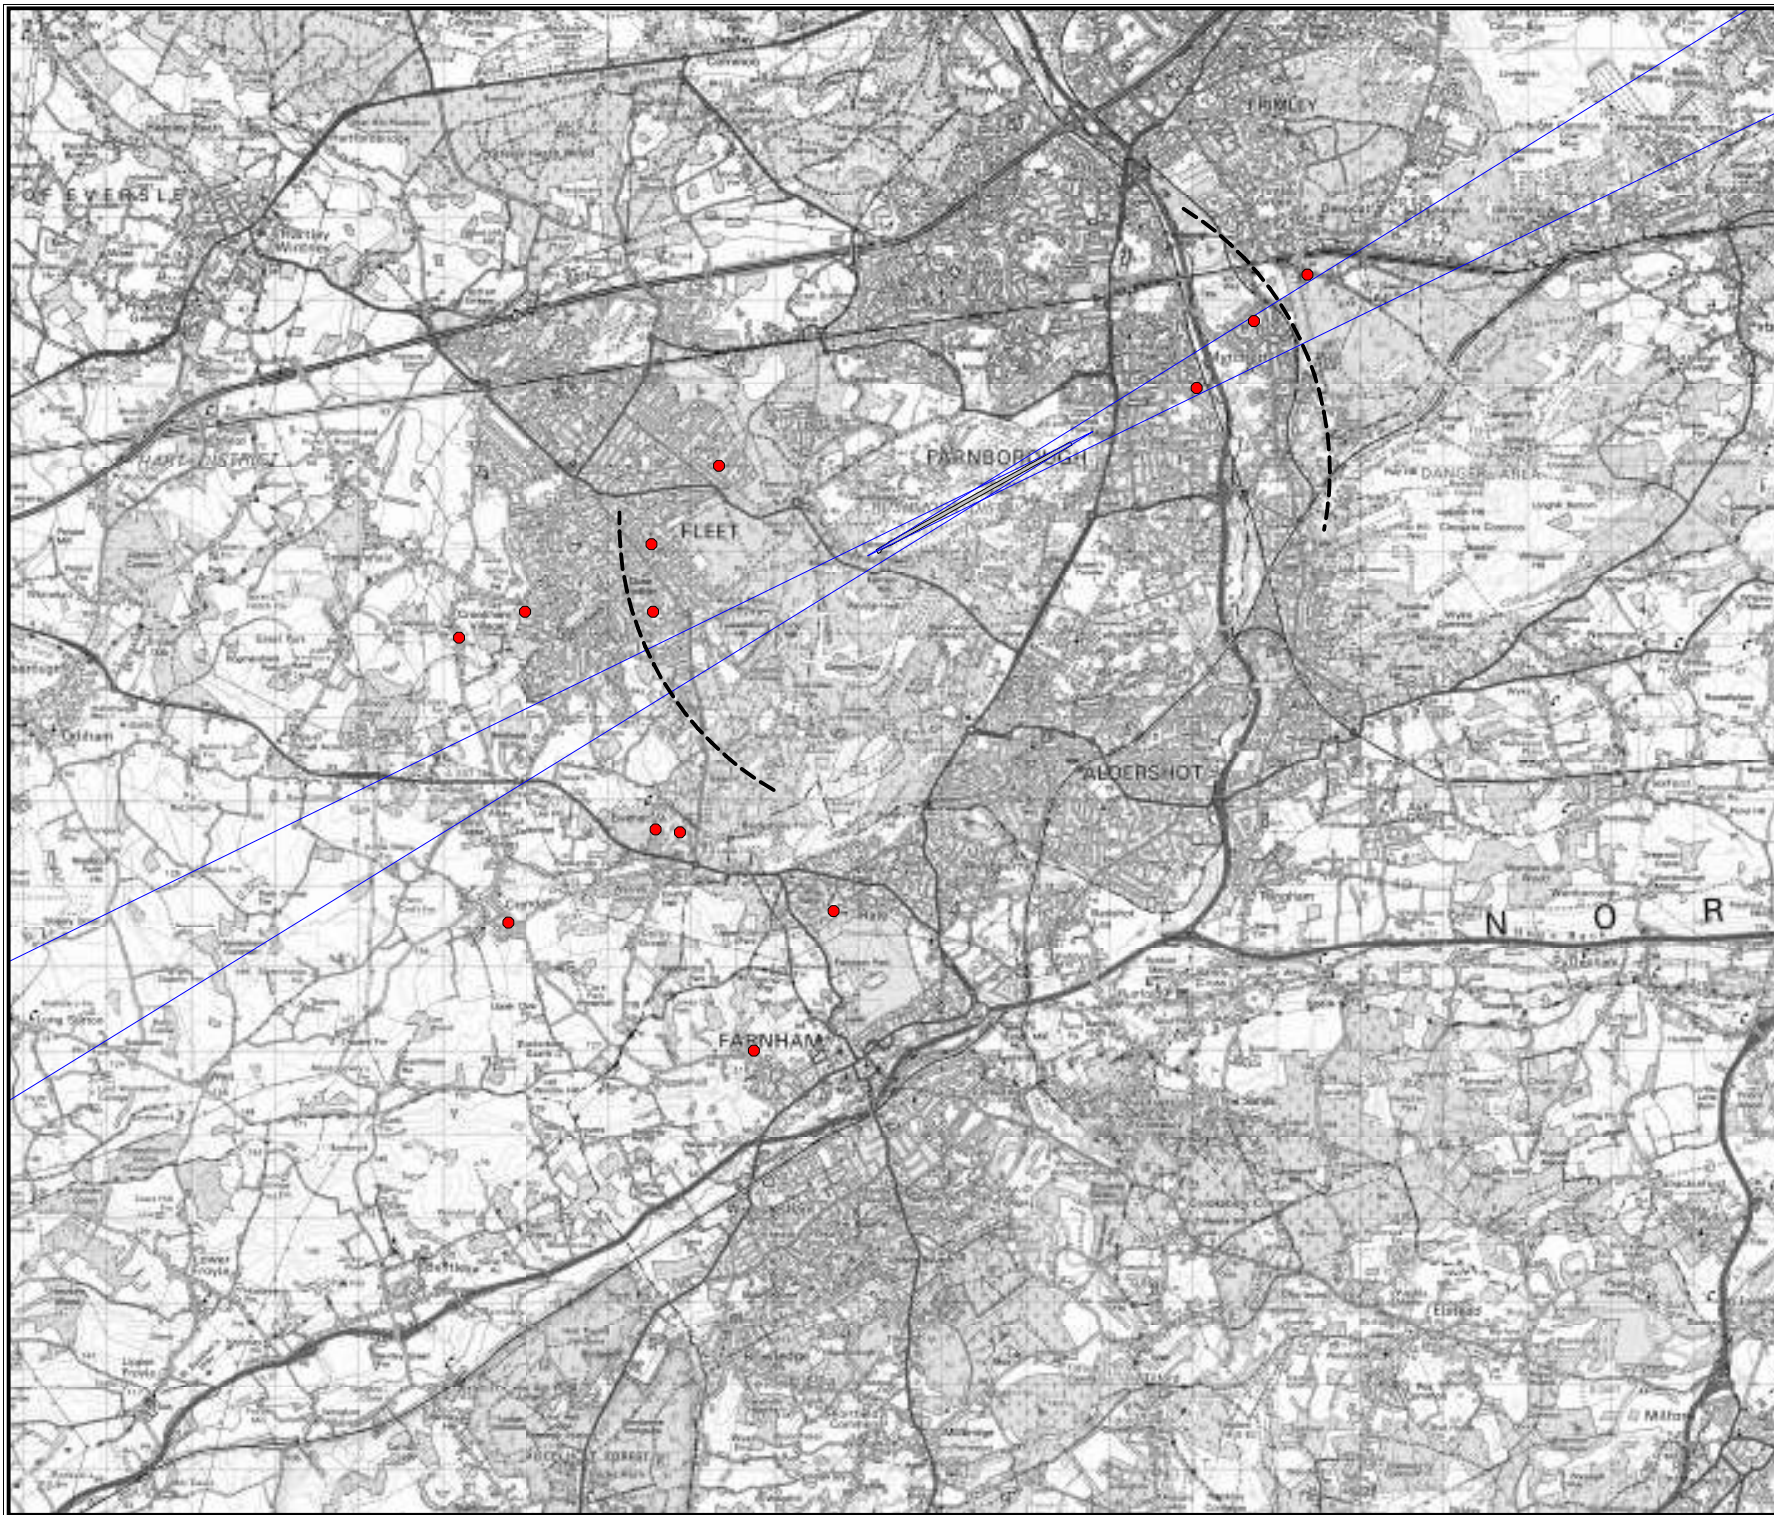

Complaints are represented by a graduated symbol, example sizes below:

20
10
2

- --- 2nm from DME
- ILS Course Sector

The following complaints were registered at locations beyond the boundaries of this map:
1 from KT11 2

Revisions

TAG Farnborough Airport Ltd
Farnborough
Hampshire
GU14 6XA

Based upon the 2013 Ordnance Survey Mastermap digital data product with the permission of the Ordnance Survey on behalf of The Controller of Her Majesty's Stationery Office, © Crown Copyright All rights reserved. TAG Farnborough Airport 100036221

Scale@A4	Date	Drawn by
1:90600	06/11/14	DB

Title

Complaints by Postcode
Aug 14

Drawing No.	Rev No.
GN TG A OP 2420	A

File