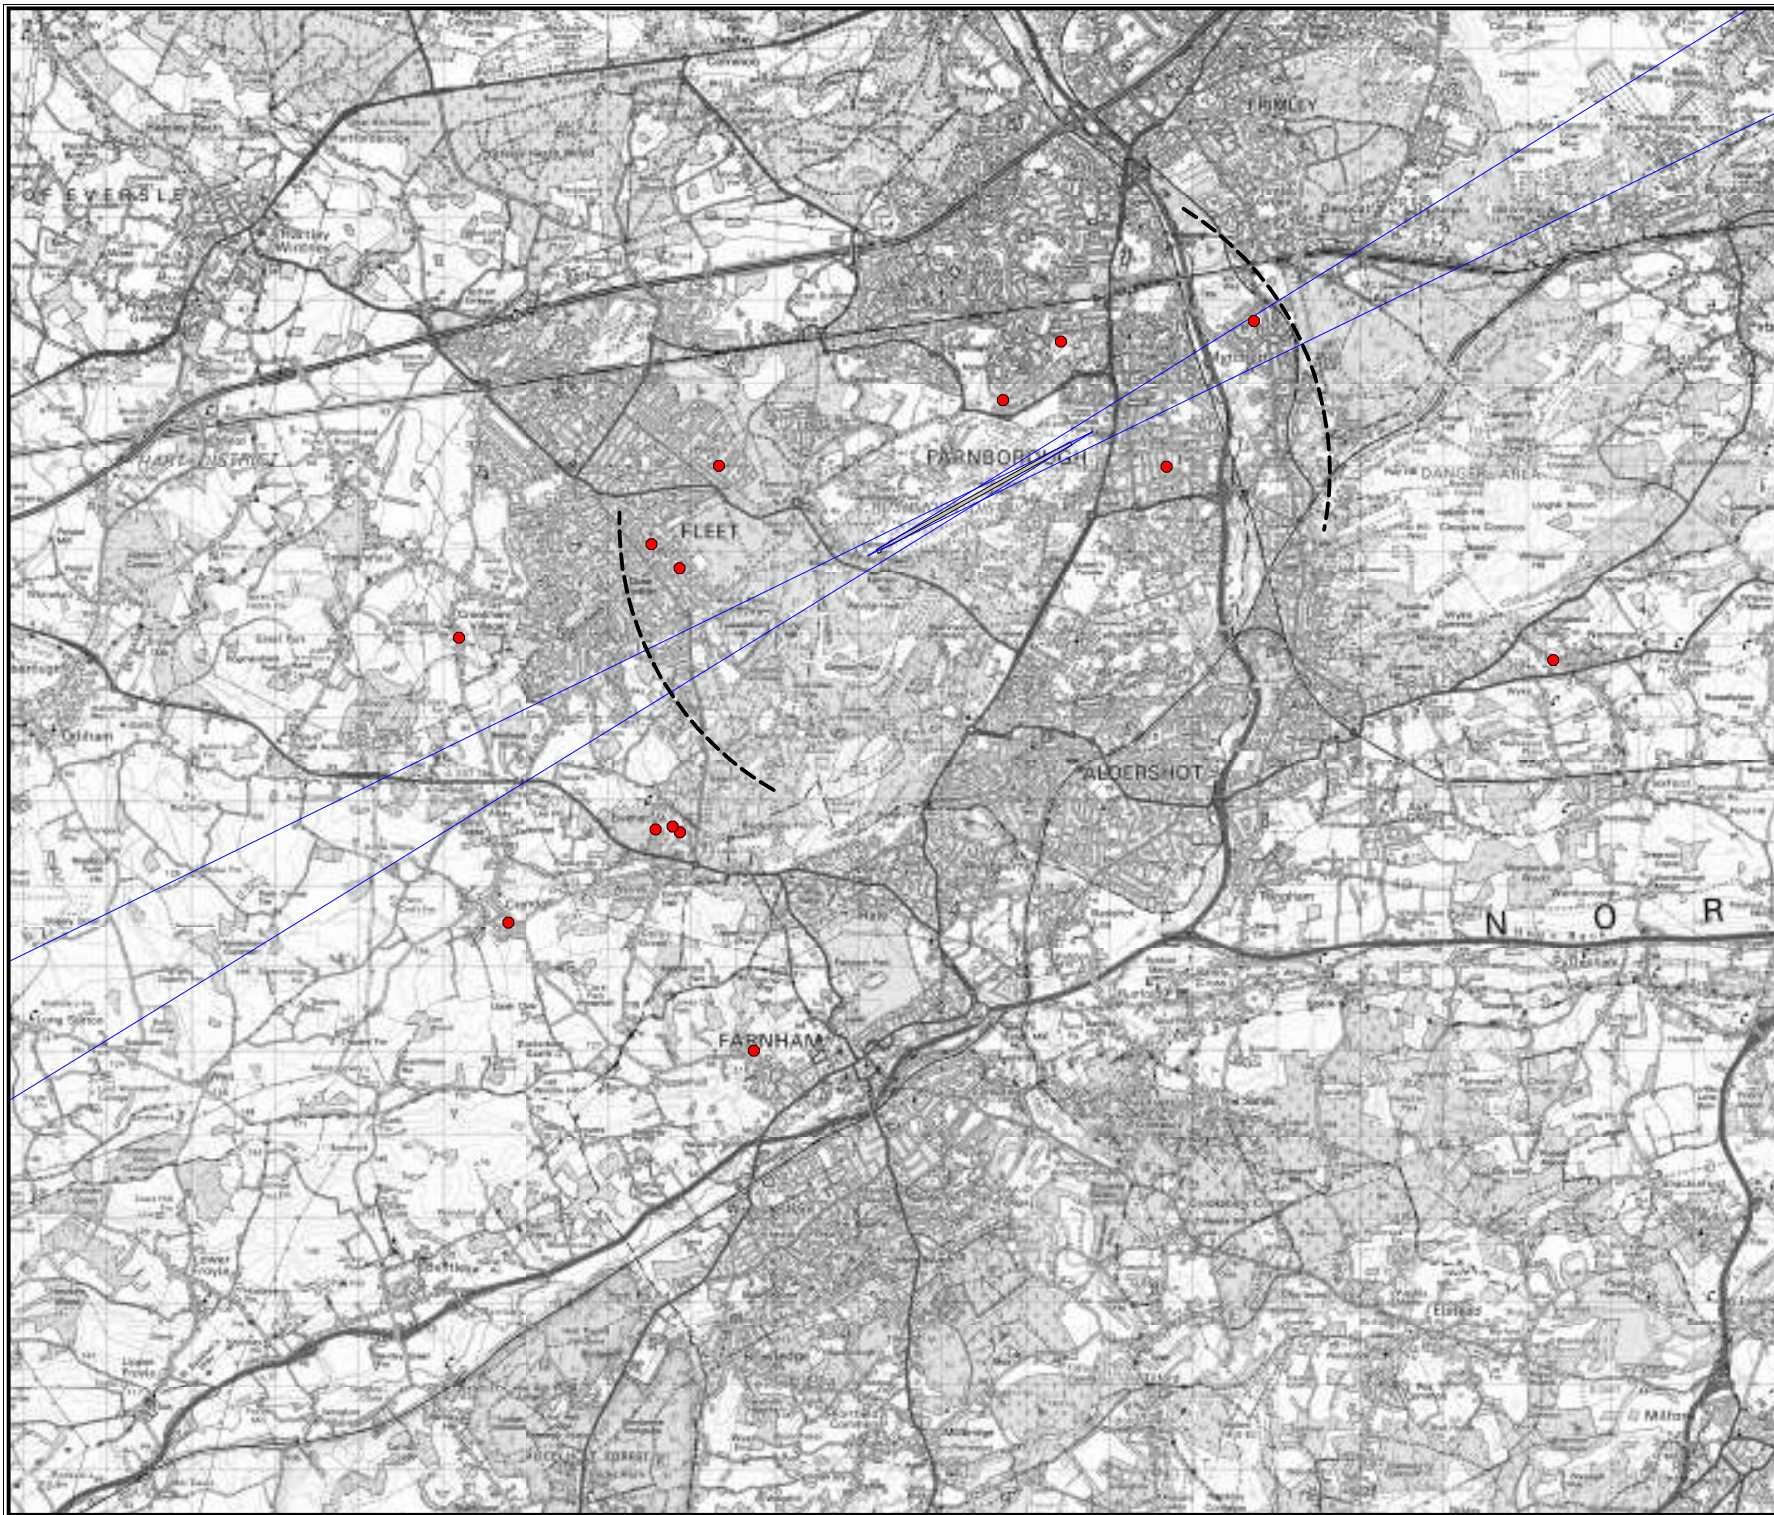

Complaints are represented by a graduated symbol, example sizes below:

--- 2nm from DME
— ILS Course Sector

Revisions

TAG Farnborough Airport Ltd
Farnborough
Hampshire
GU14 6XA

Based upon the 2013 Ordnance Survey Mastermap digital data product with the permission of the Ordnance Survey on behalf of The Controller of Her Majesty's Stationery Office. © Crown Copyright All rights reserved. TAG Farnborough Airport 100036221

Scale@A4 1:90600	Date 06/11/14	Drawn by DB

Title
Complaints by Postcode
Jul 14

Drawing No. GN TG A OP 2419	Rev No. A

File