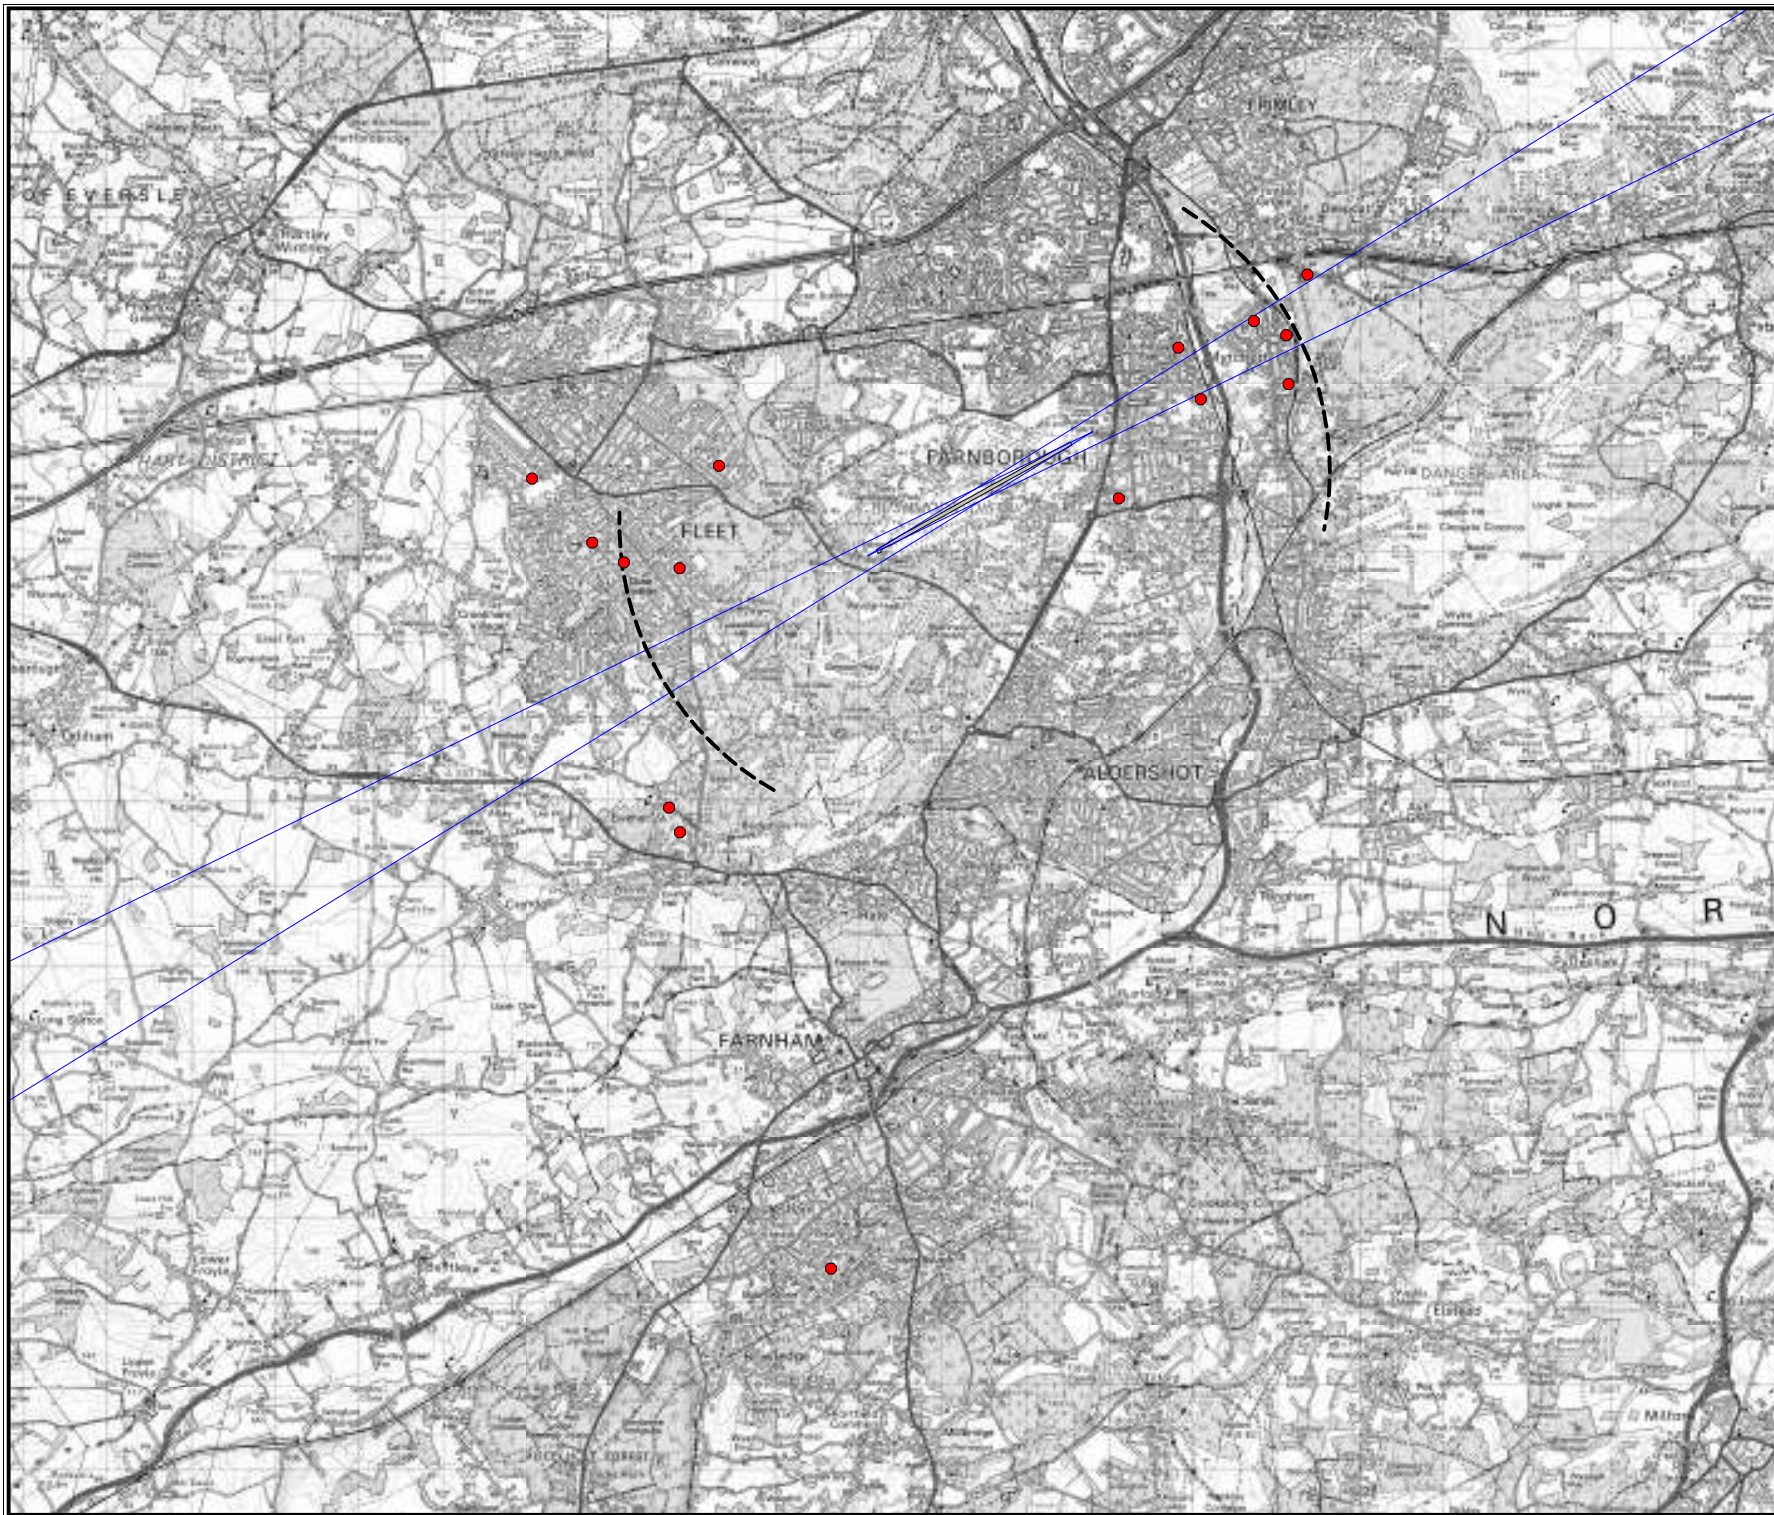

Complaints are represented by a graduated symbol, example sizes below:

- --- 2nm from DME
- ILS Course Sector

1 additional complaint received from an unspecified postcode

Revisions

TAG Farnborough Airport Ltd
Farnborough
Hampshire
GU14 6XA

Based upon the 2013 Ordnance Survey Mastermap digital data product with the permission of the Ordnance Survey on behalf of The Controller of Her Majesty's Stationery Office, © Crown Copyright All rights reserved. TAG Farnborough Airport 100036221

Scale@A4	Date	Drawn by
1:90600	07/11/14	DB

Title

Complaints by Postcode
Sep 14

Drawing No.	Rev No.
GN TG A OP 2421	A
File