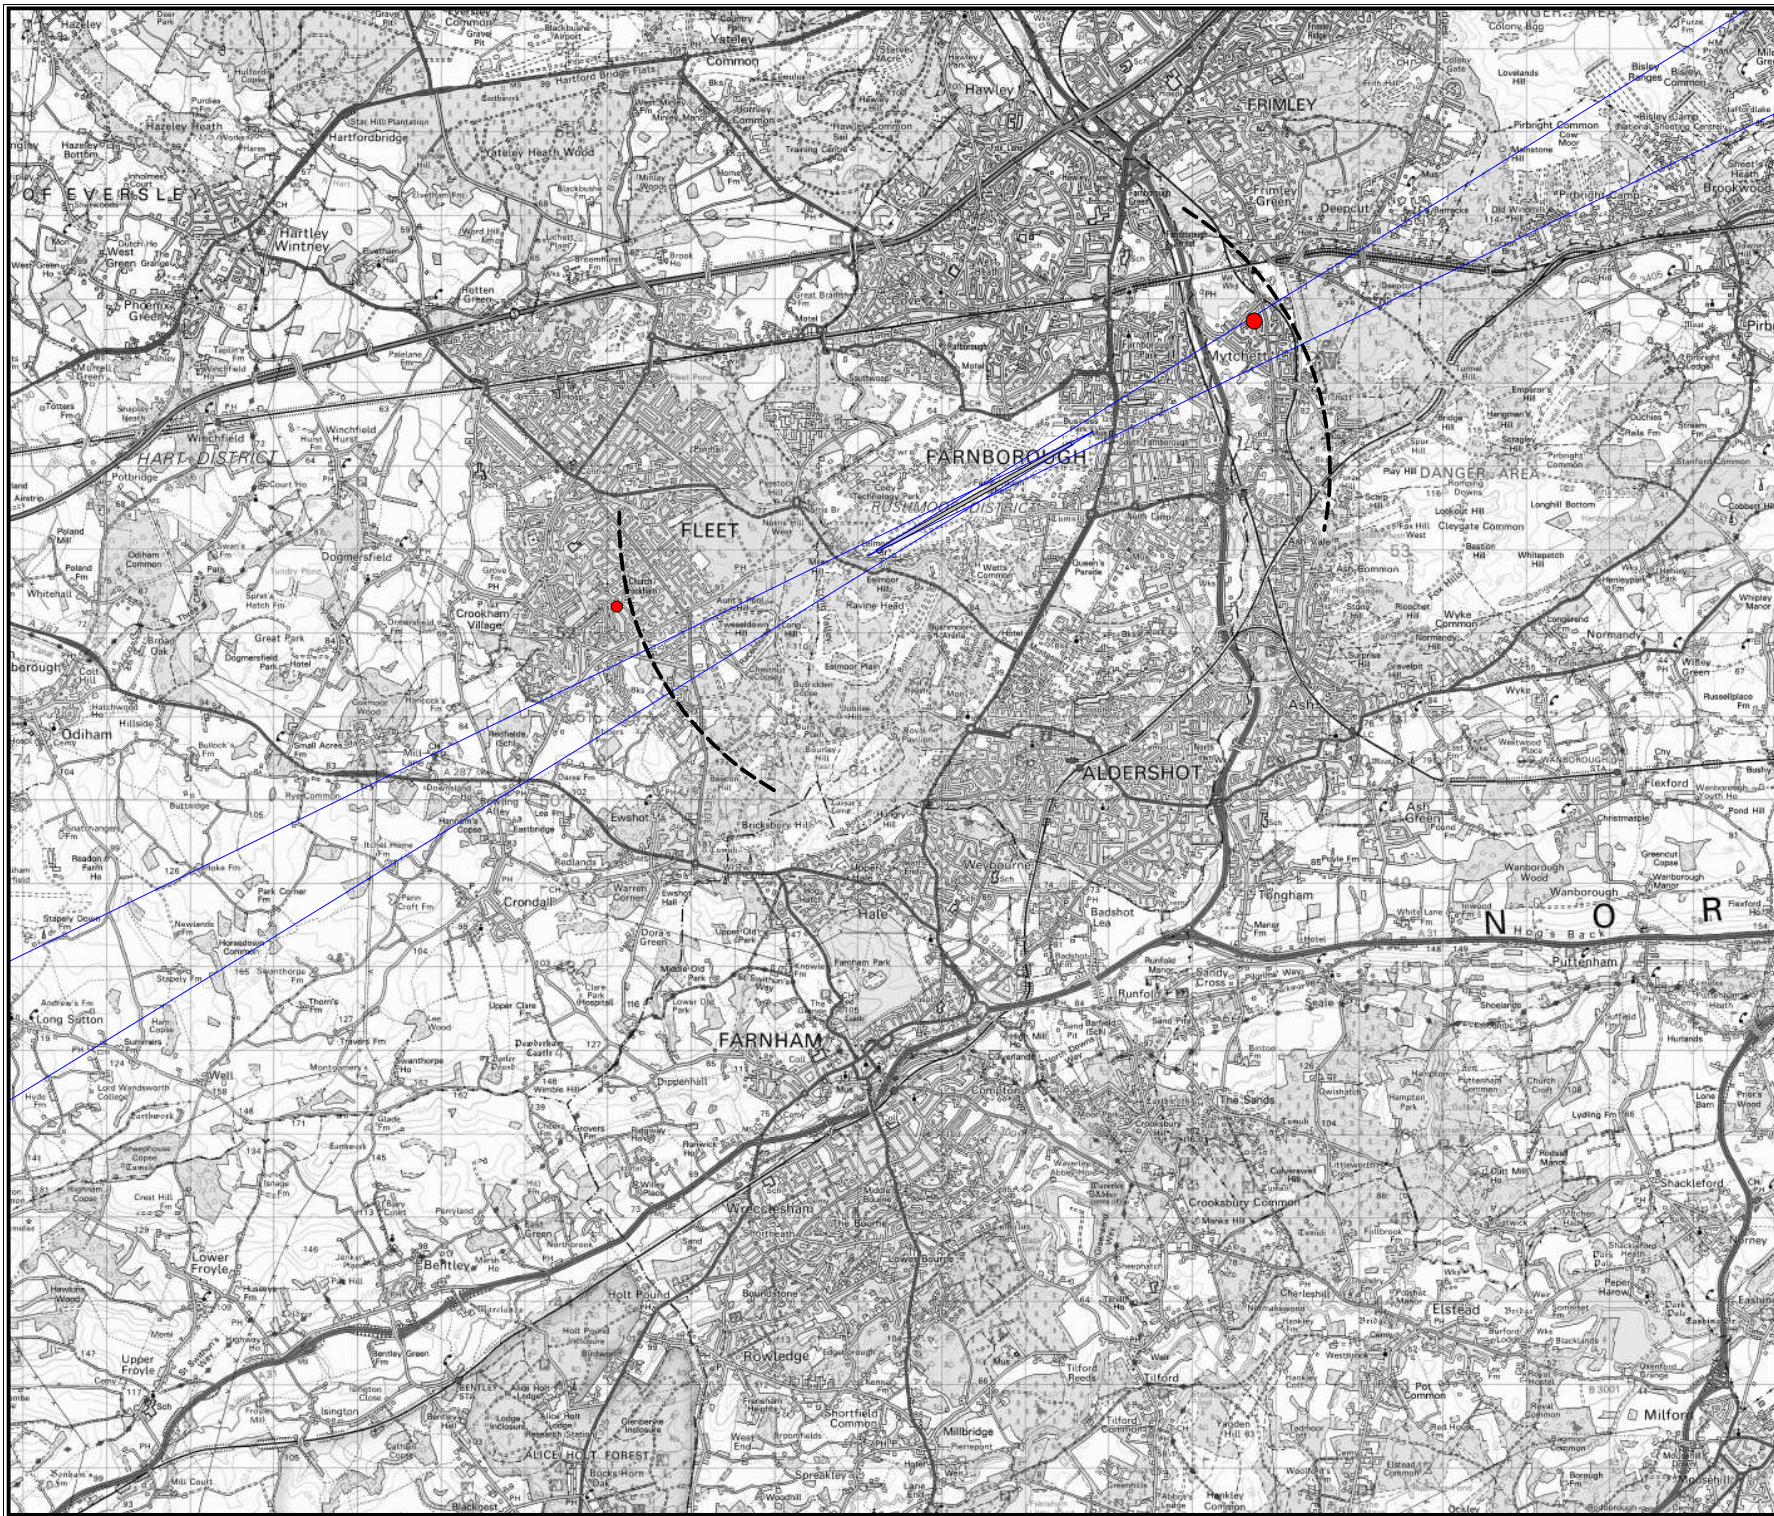

Complaints are represented by a graduated symbol, example sizes below:

20
10
2

--- 2nm from DME
— ILS Course Sector

1 additional complaint received from an unspecified postcode

Complaints were registered from areas beyond this map:

- GU22 0
- GU24 9
- GU24 9
- GU10 2
- GU27 3

Revisions

TAG Farnborough Airport Ltd
Farnborough
Hampshire
GU14 6XA

Based upon the 2013 Ordnance Survey Mastermap digital data product with the permission of the Ordnance Survey on behalf of The Controller of Her Majesty's Stationery Office. © Crown Copyright All rights reserved. TAG Farnborough Airport 100036221

Scale@A4	Date	Drawn by
1:90600	12/02/15	DB

Title
Complaints by Postcode
Nov 14

Drawing No.	Rev No.
GN TG A OP 2480	B

File