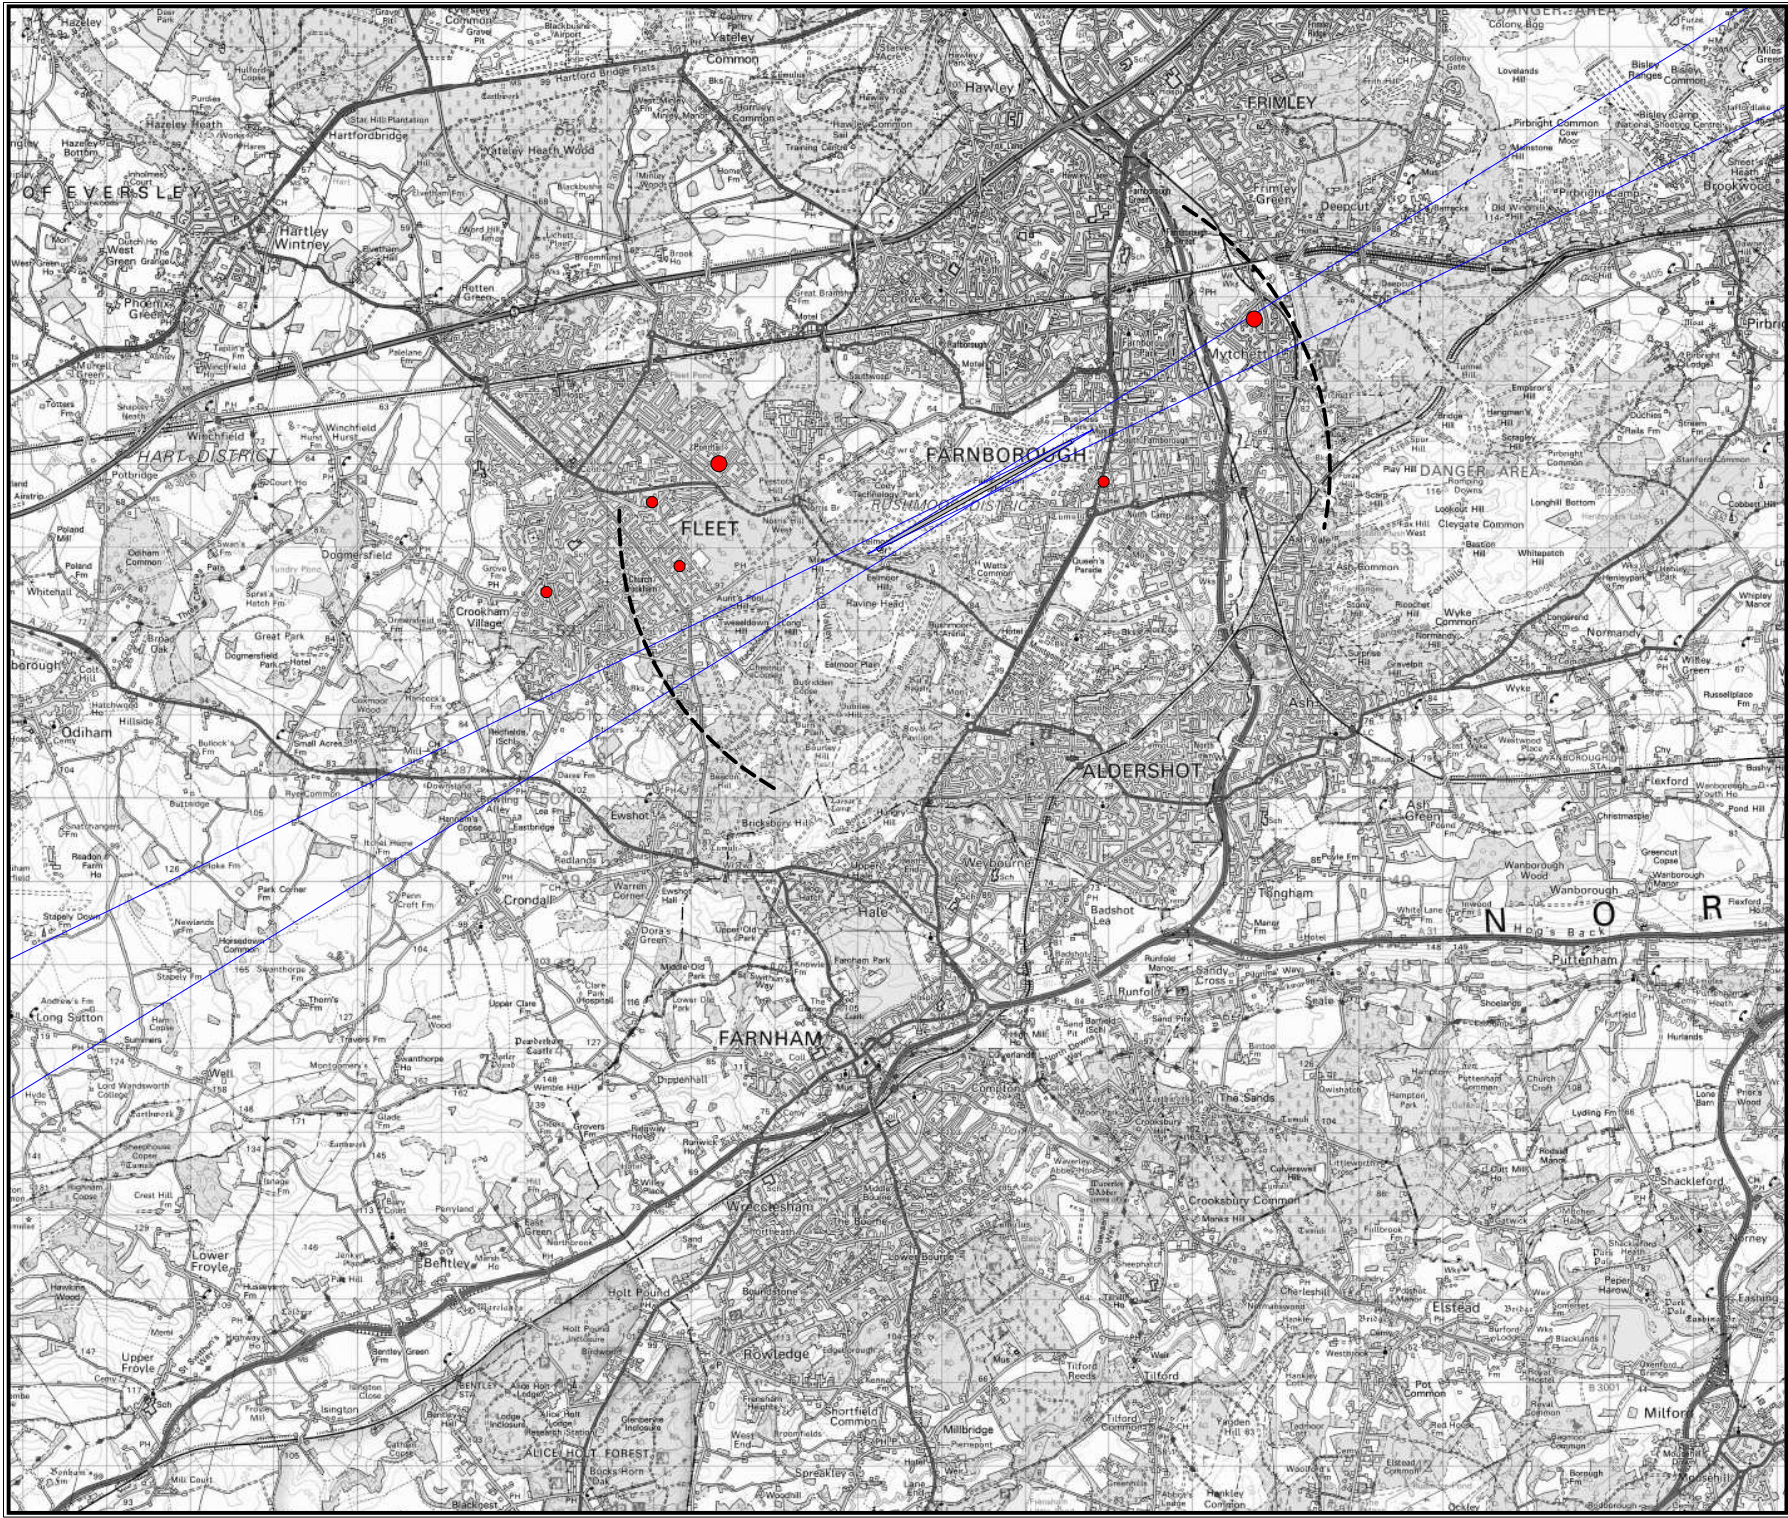

Complaints are represented by a graduated symbol, example sizes below:

20
10
2

--- 2nm from DME
— ILS Course Sector

1 additional complaint received from an unspecified postcode

Complaints were registered at locations beyond the boundaries of this map:
GU22 0

Revisions

TAG Farnborough Airport Ltd
Farnborough
Hampshire
GU14 6XA

Scale@A4	Date	Drawn by
1:90600	12/02/15	DB

Title
Complaints by Postcode
Dec 14

Drawing No.	Rev No.
GN TG A OP 2482	B

File