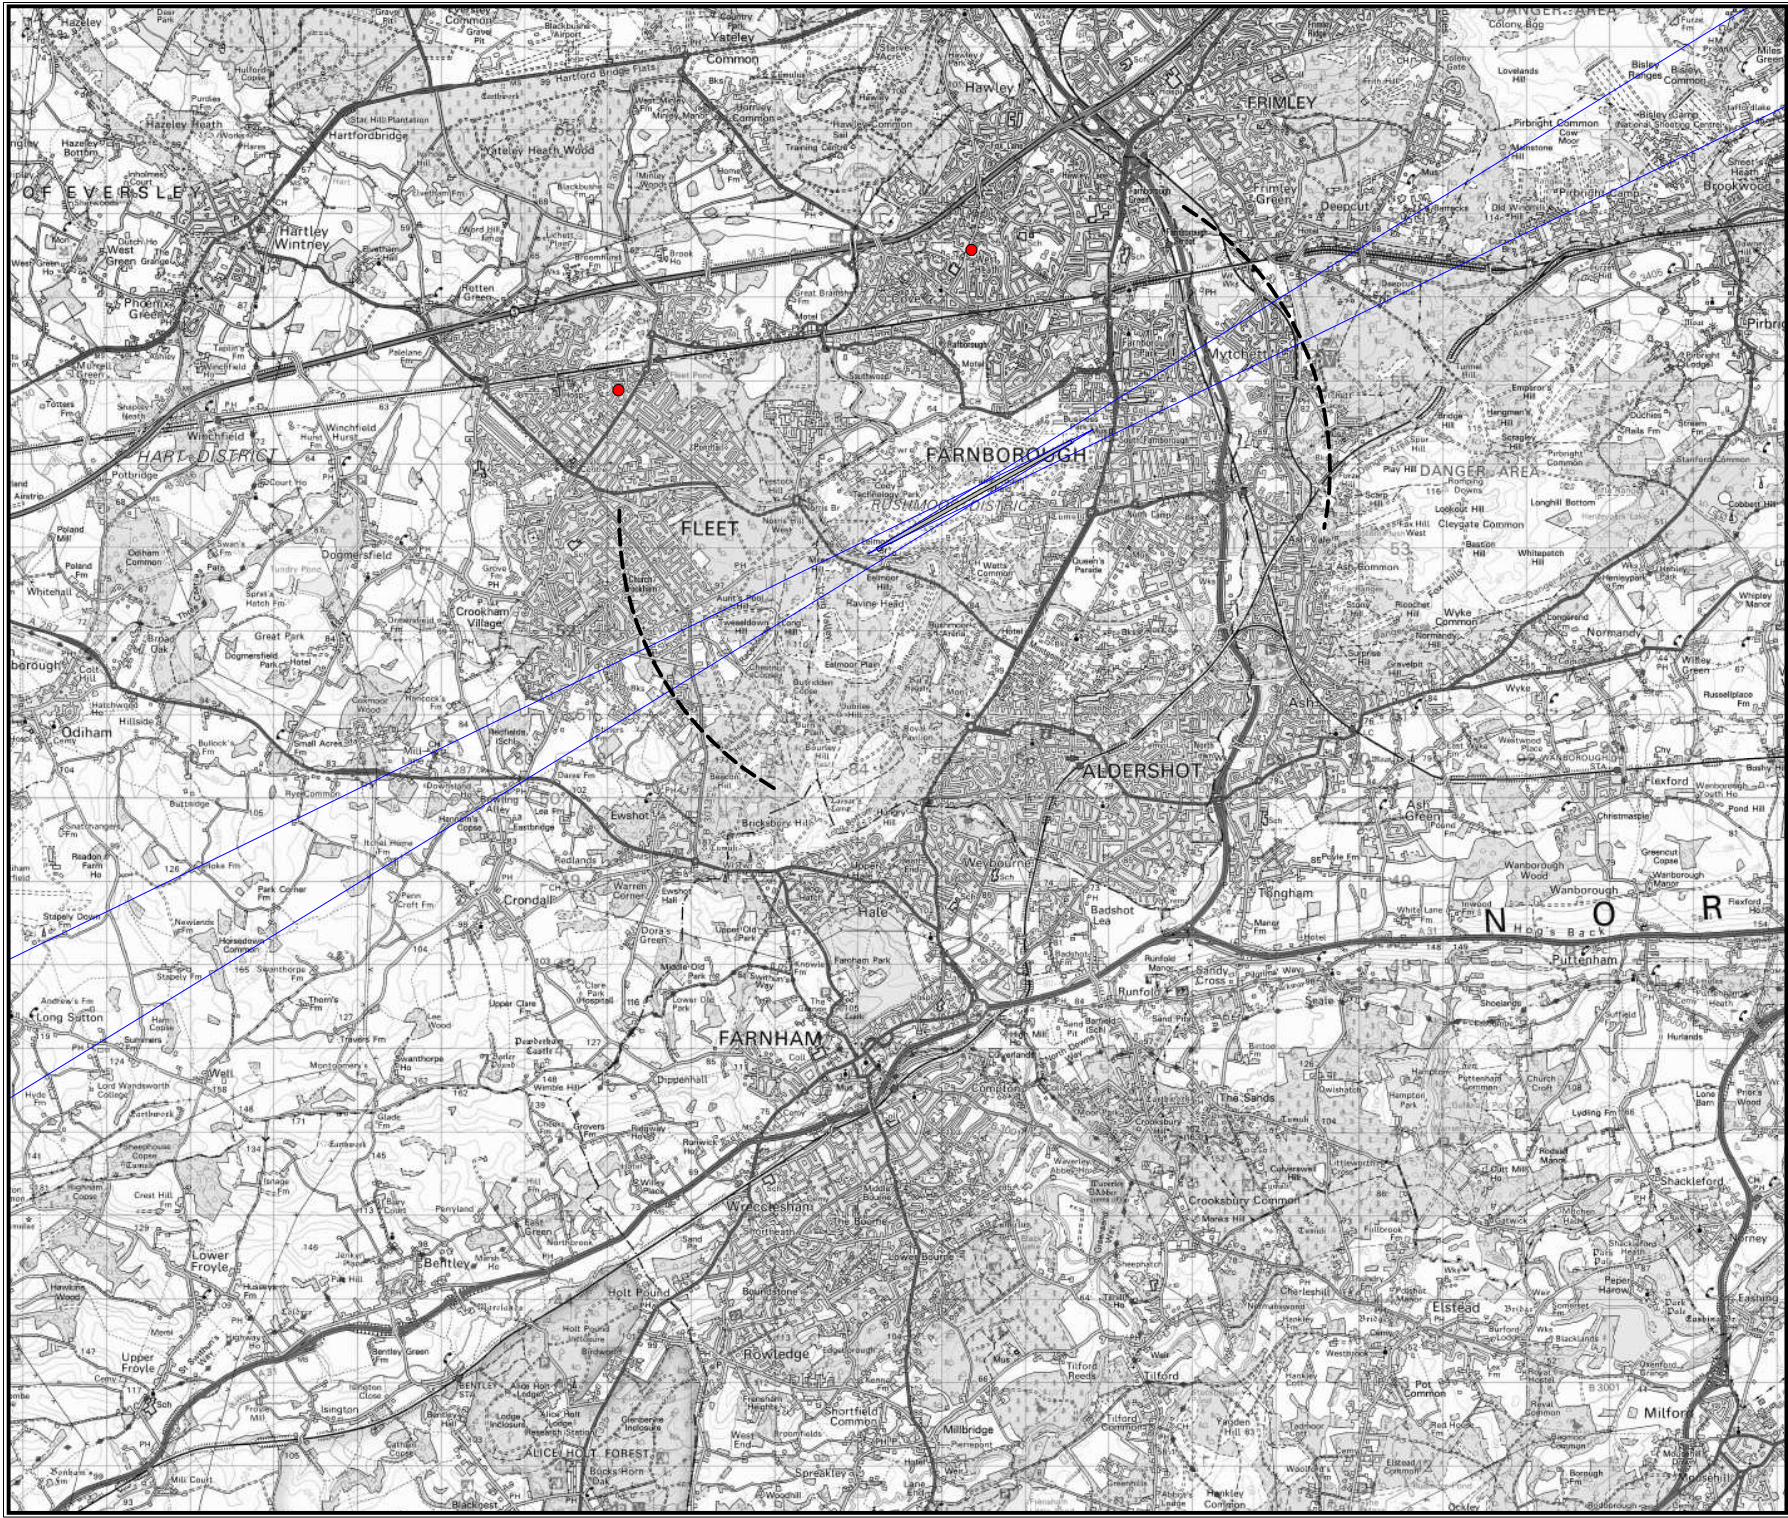

Complaints are represented by a graduated symbol, example sizes below:

20
10
2

--- 2nm from DME
— ILS Course Sector

1 additional complaint received from an unspecified postcode

Complaints were registered at locations beyond the boundaries of this map:
GU22 0
GU10 2

Revisions

TAG Farnborough Airport Ltd
Farnborough
Hampshire
GU14 6XA

Scale@A4	Date	Drawn by
1:90600	12/02/15	DB

Title
Complaints by Postcode
Jan 15

Drawing No.	Rev No.
GN TG A OP 2483	B

File