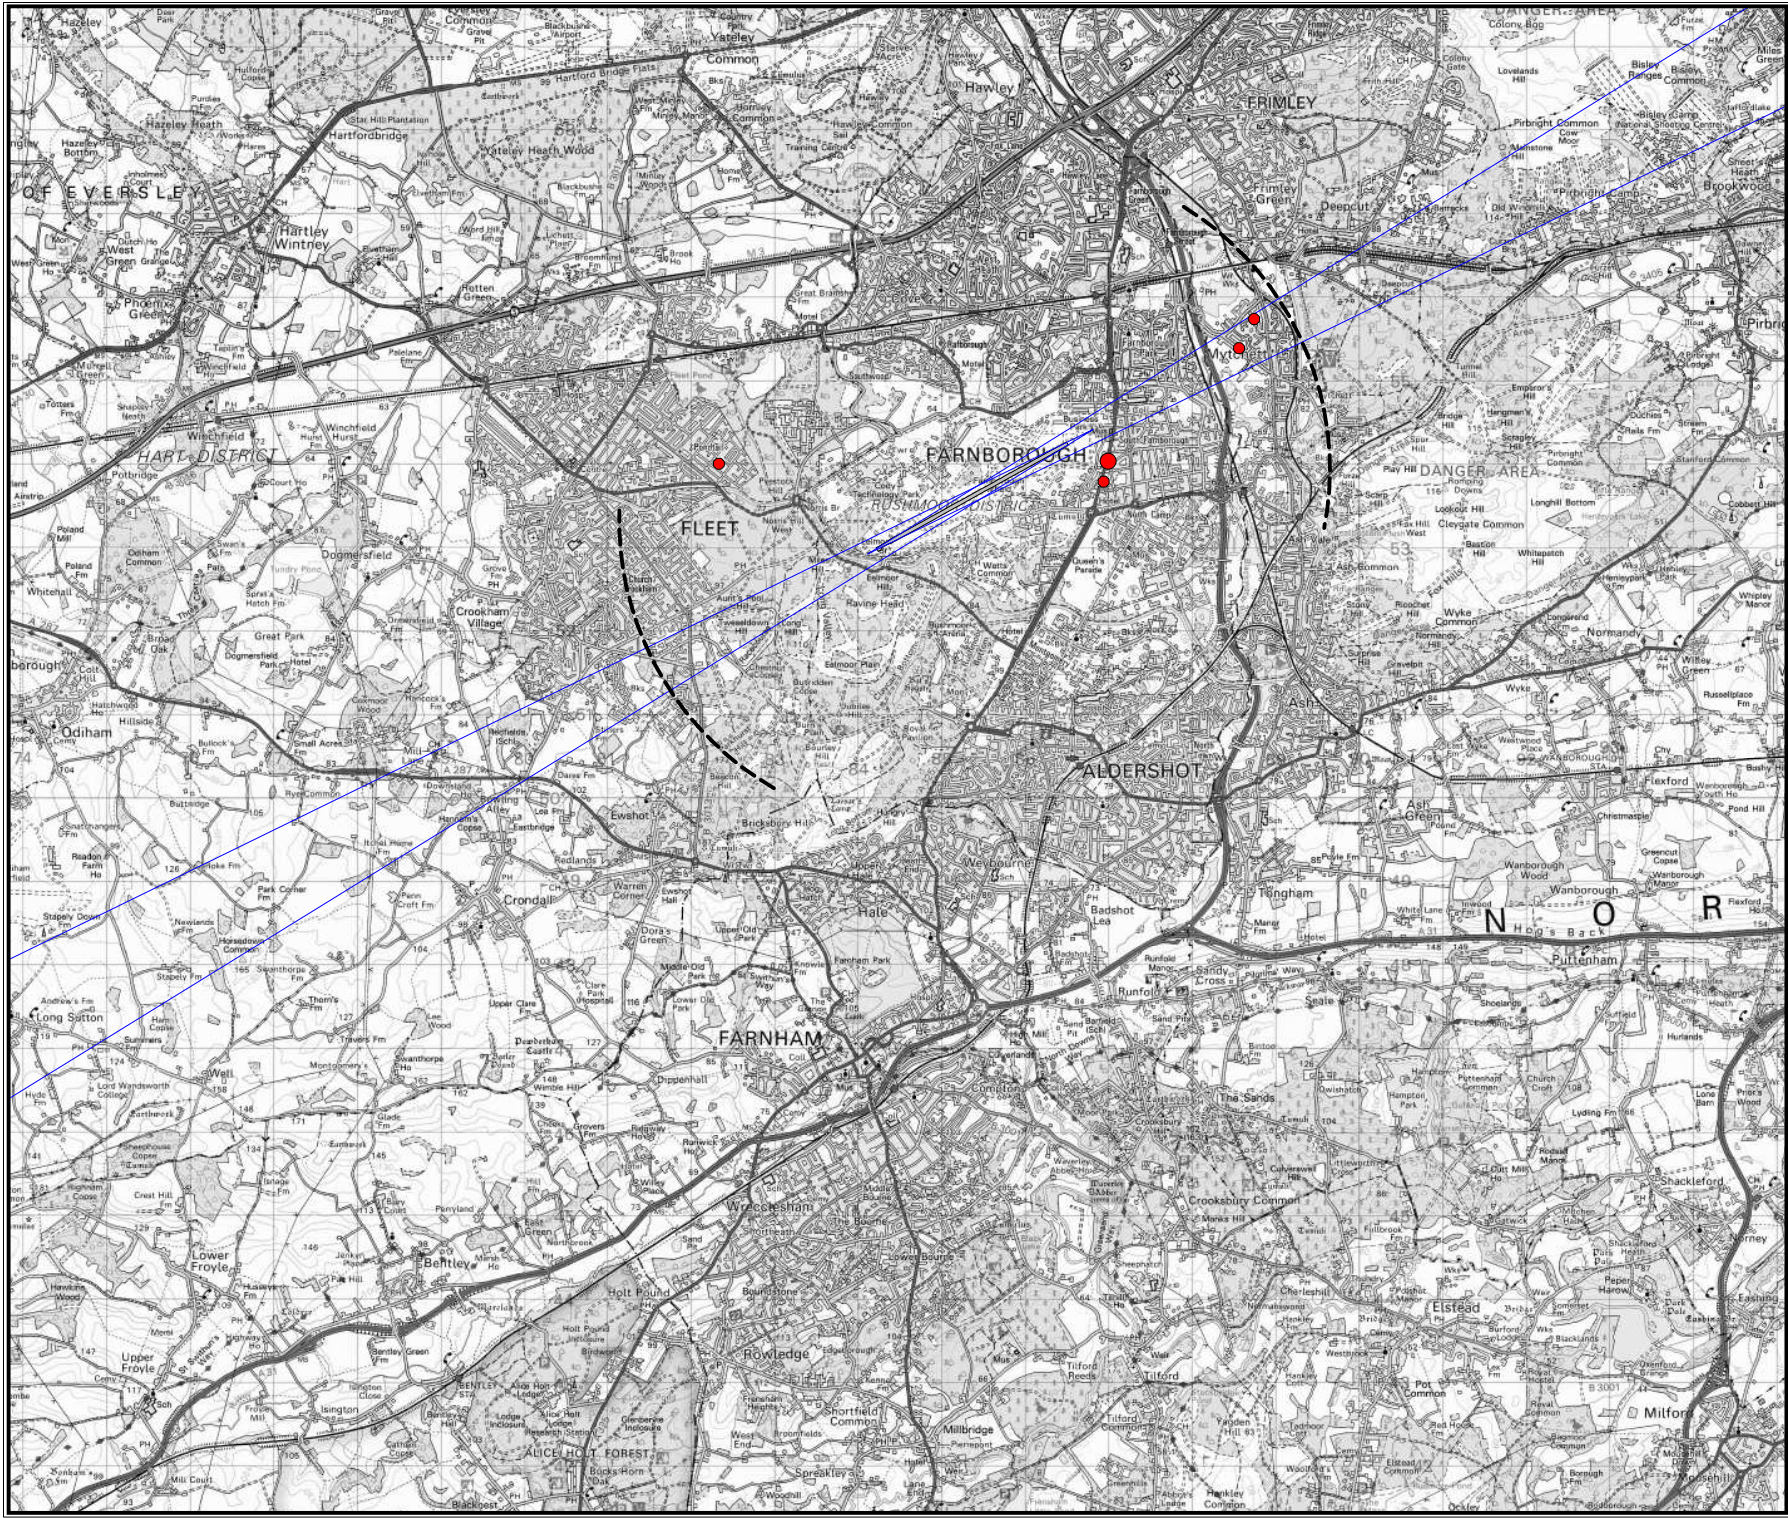

Complaints are represented by a graduated symbol, example sizes below:

20
10
2

--- 2nm from DME
— ILS Course Sector

Complaints were registered at locations beyond the boundaries of this map:
GU22 0

Revisions

TAG Farnborough Airport Ltd
Farnborough
Hampshire
GU14 6XA

Scale@A4 1:90600	Date 10/06/15	Drawn by DB

Title
Complaints by Postcode
Mar 15

Drawing No. GN TG A OP 2527	Rev No. B

File