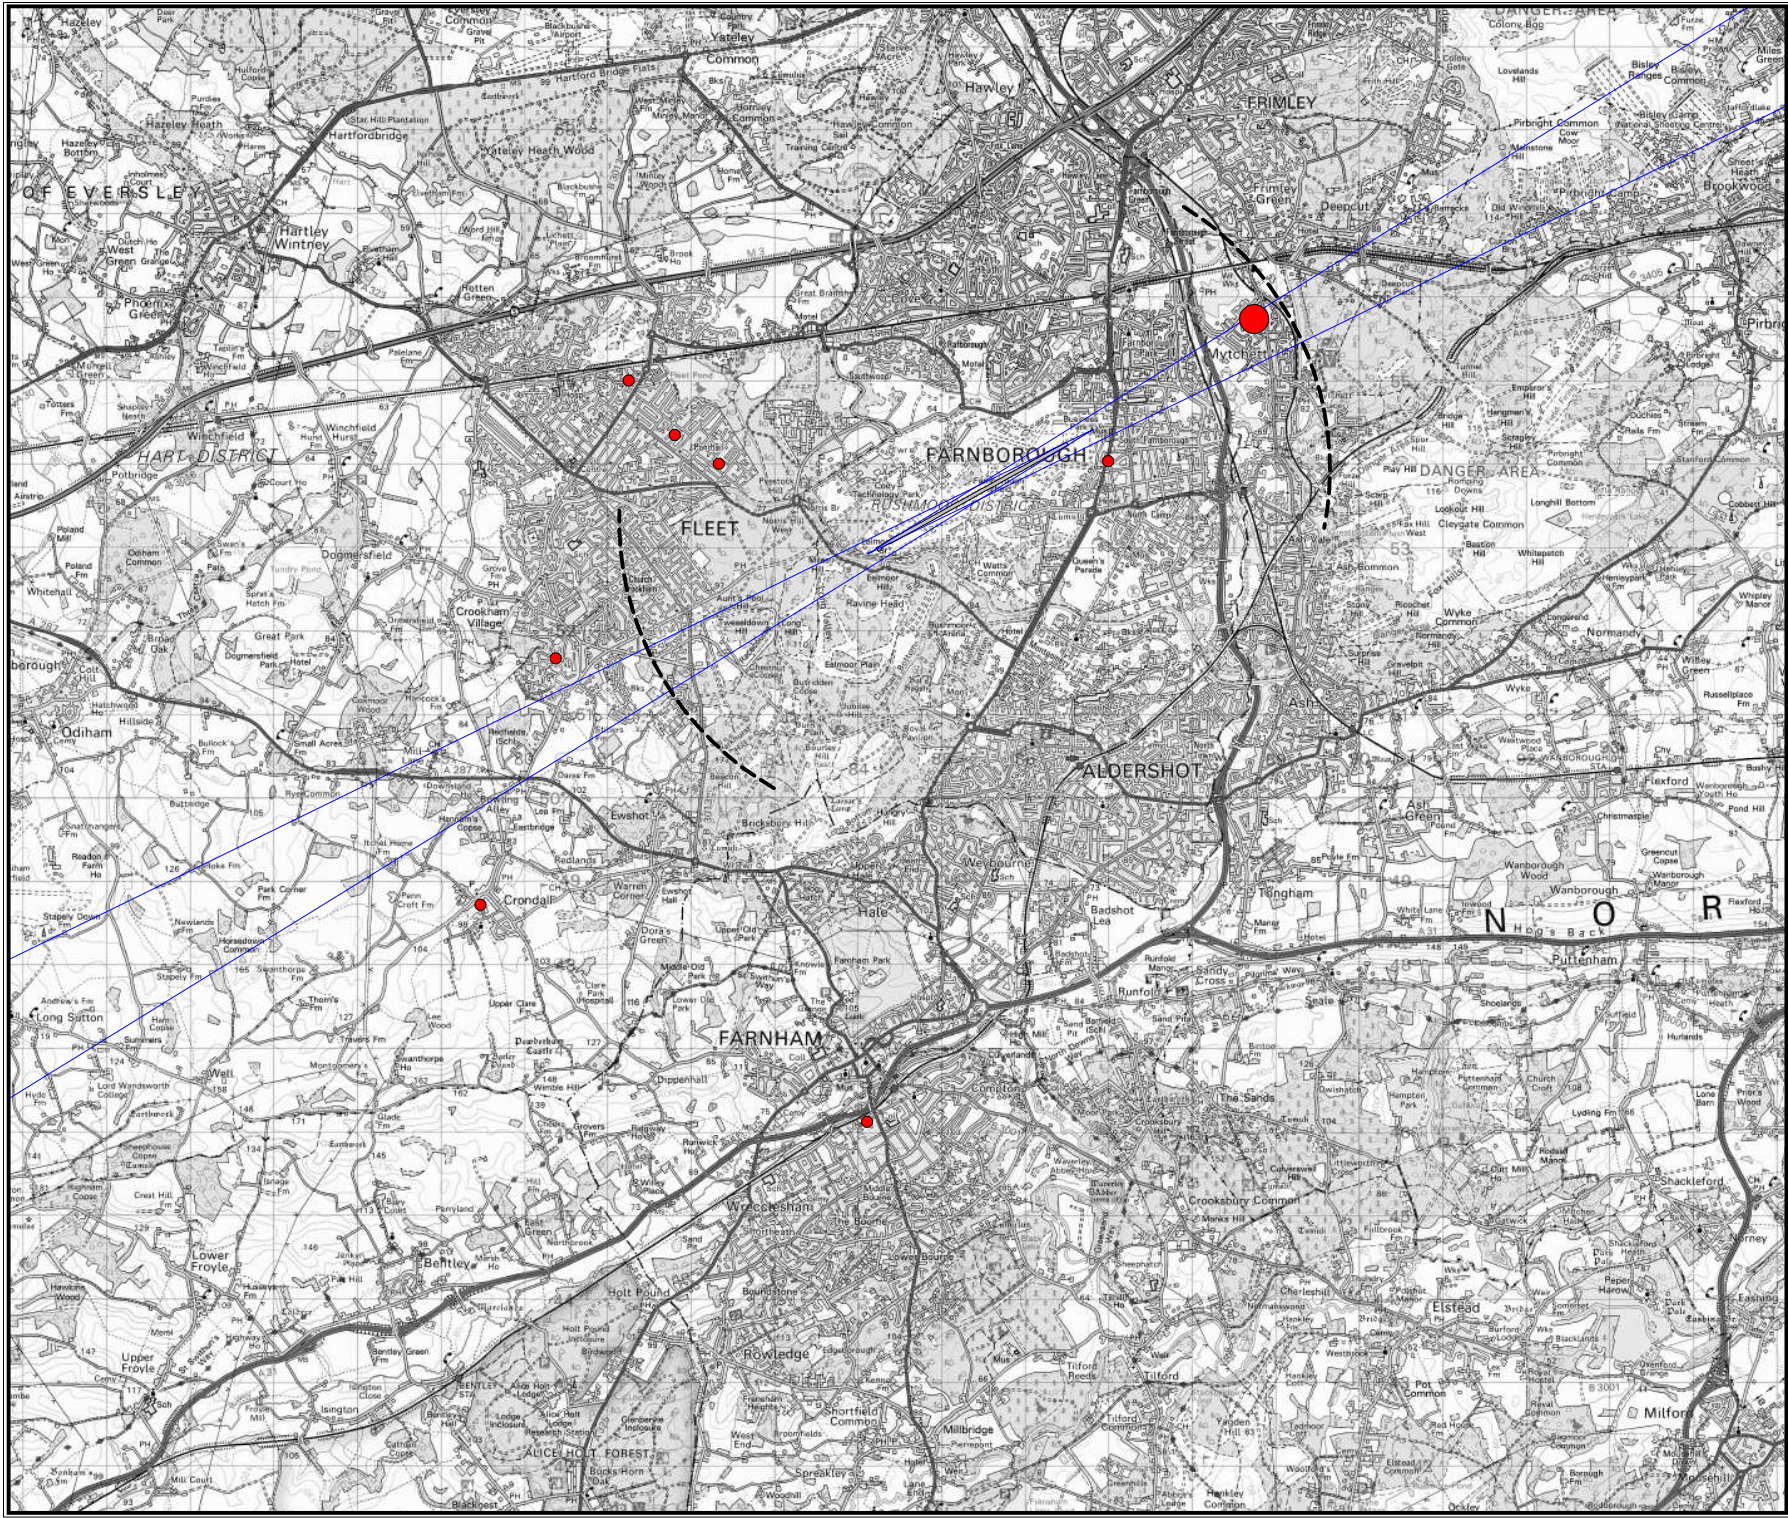

Complaints are represented by a graduated symbol, example sizes below:

20
10
2

--- 2nm from DME
— ILS Course Sector

Complaints were registered at locations beyond the boundaries of this map:
GU22 0
GU21 3

Revisions

TAG Farnborough Airport Ltd
Farnborough
Hampshire
GU14 6XA

Scale@A4	Date	Drawn by
1:90600	10/06/15	DB

Title
Complaints by Postcode
Apr 15

Drawing No.	Rev No.
GN TG A OP 2528	B

File