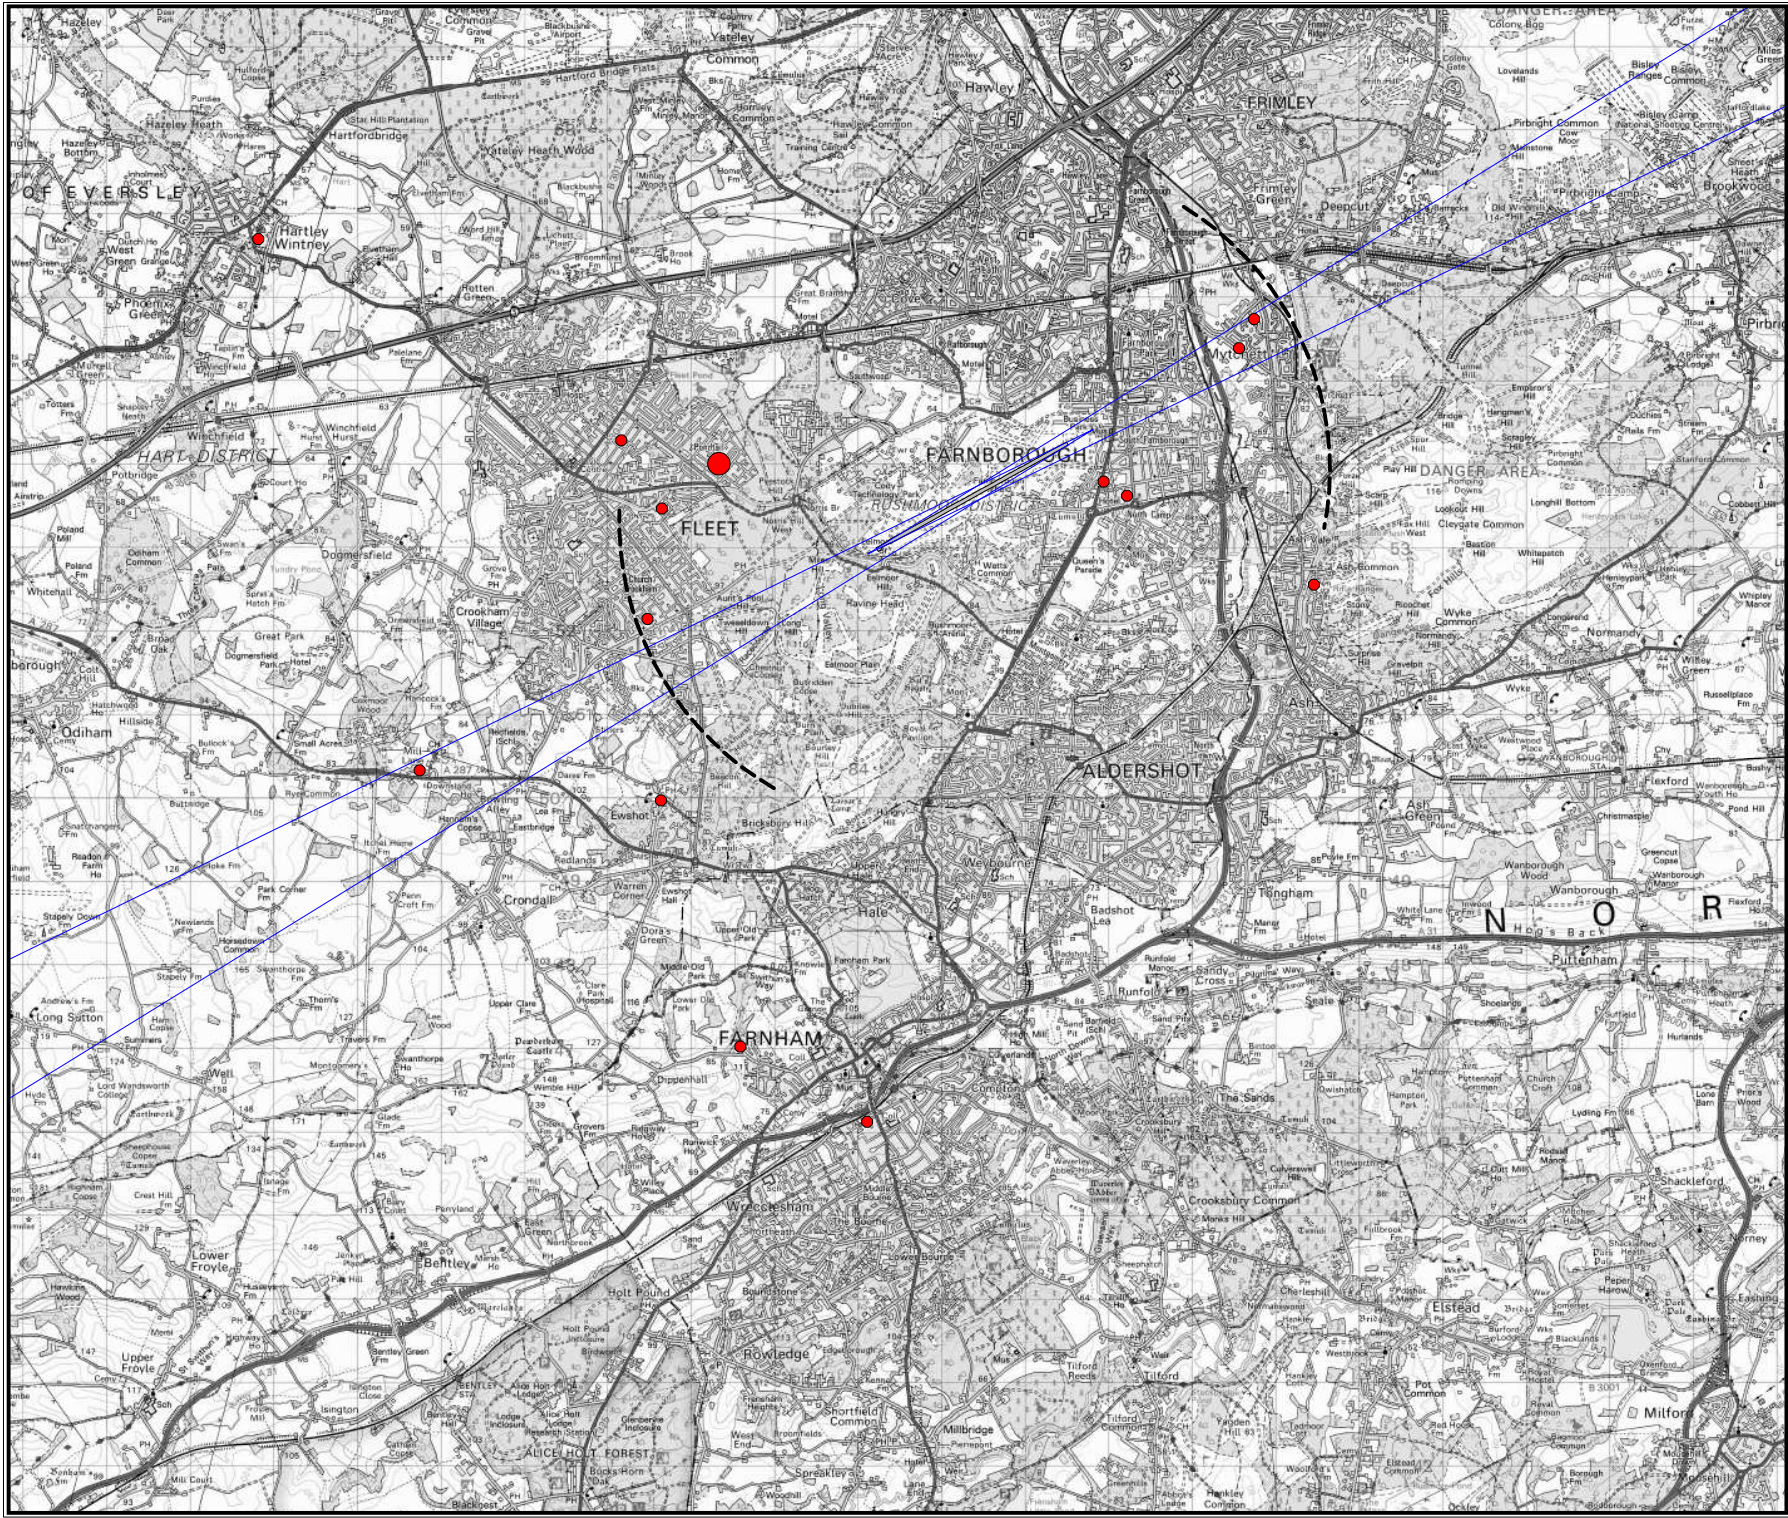

Complaints are represented by a graduated symbol, example sizes below:

--- 2nm from DME
— ILS Course Sector

Revisions

TAG Farnborough Airport Ltd
Farnborough
Hampshire
GU14 6XA

Scale@A4	Date	Drawn by
1:90600	10/06/15	DB

Title
Complaints by Postcode
May 15

Drawing No.	Rev No.
GN TG A OP 2529	A
File