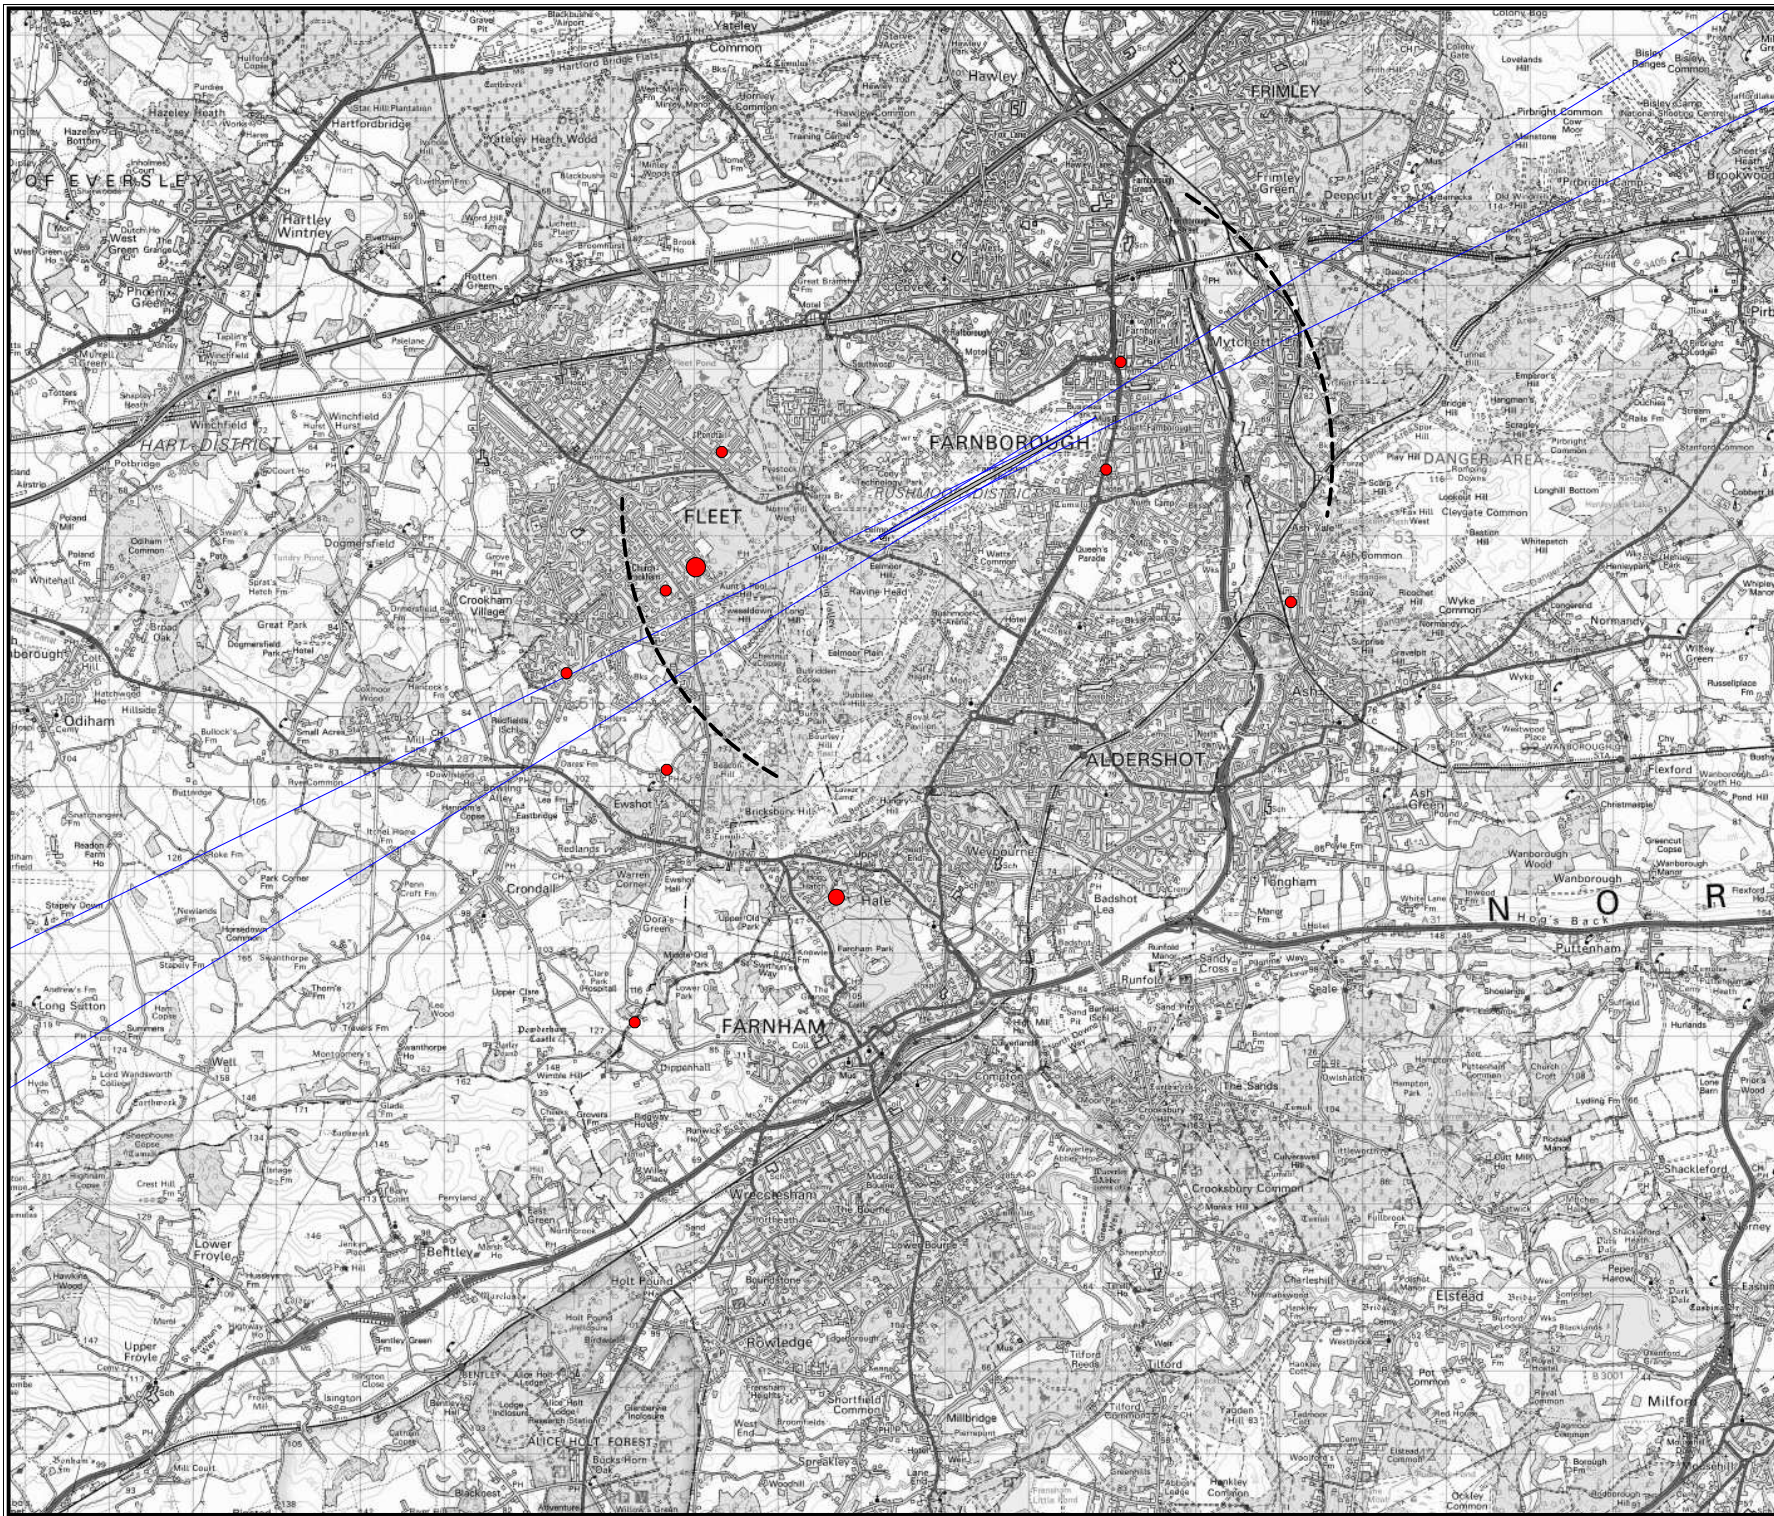

Complaints are represented by a graduated symbol, example sizes below:

20
10
2

--- 2nm from DME
— ILS Course Sector

3 additional complaints received from unspecified postcodes

Complaints were registered at locations beyond the boundaries of this map: GU35 8 x2

Revisions

TAG Farnborough Airport Ltd
Farnborough
Hampshire
GU14 6XA

Based upon the 2013 Ordnance Survey Mastermap digital data product with the permission of the Ordnance Survey on behalf of The Controller of Her Majesty's Stationery Office. © Crown Copyright All rights reserved. TAG Farnborough Airport 100036221

Scale@A4	Date	Drawn by
1:90600	23/10/15	DB

Title
Complaints by Postcode
Sept 15

Drawing No.	Rev No.
GN TG A OP 2558	B

File