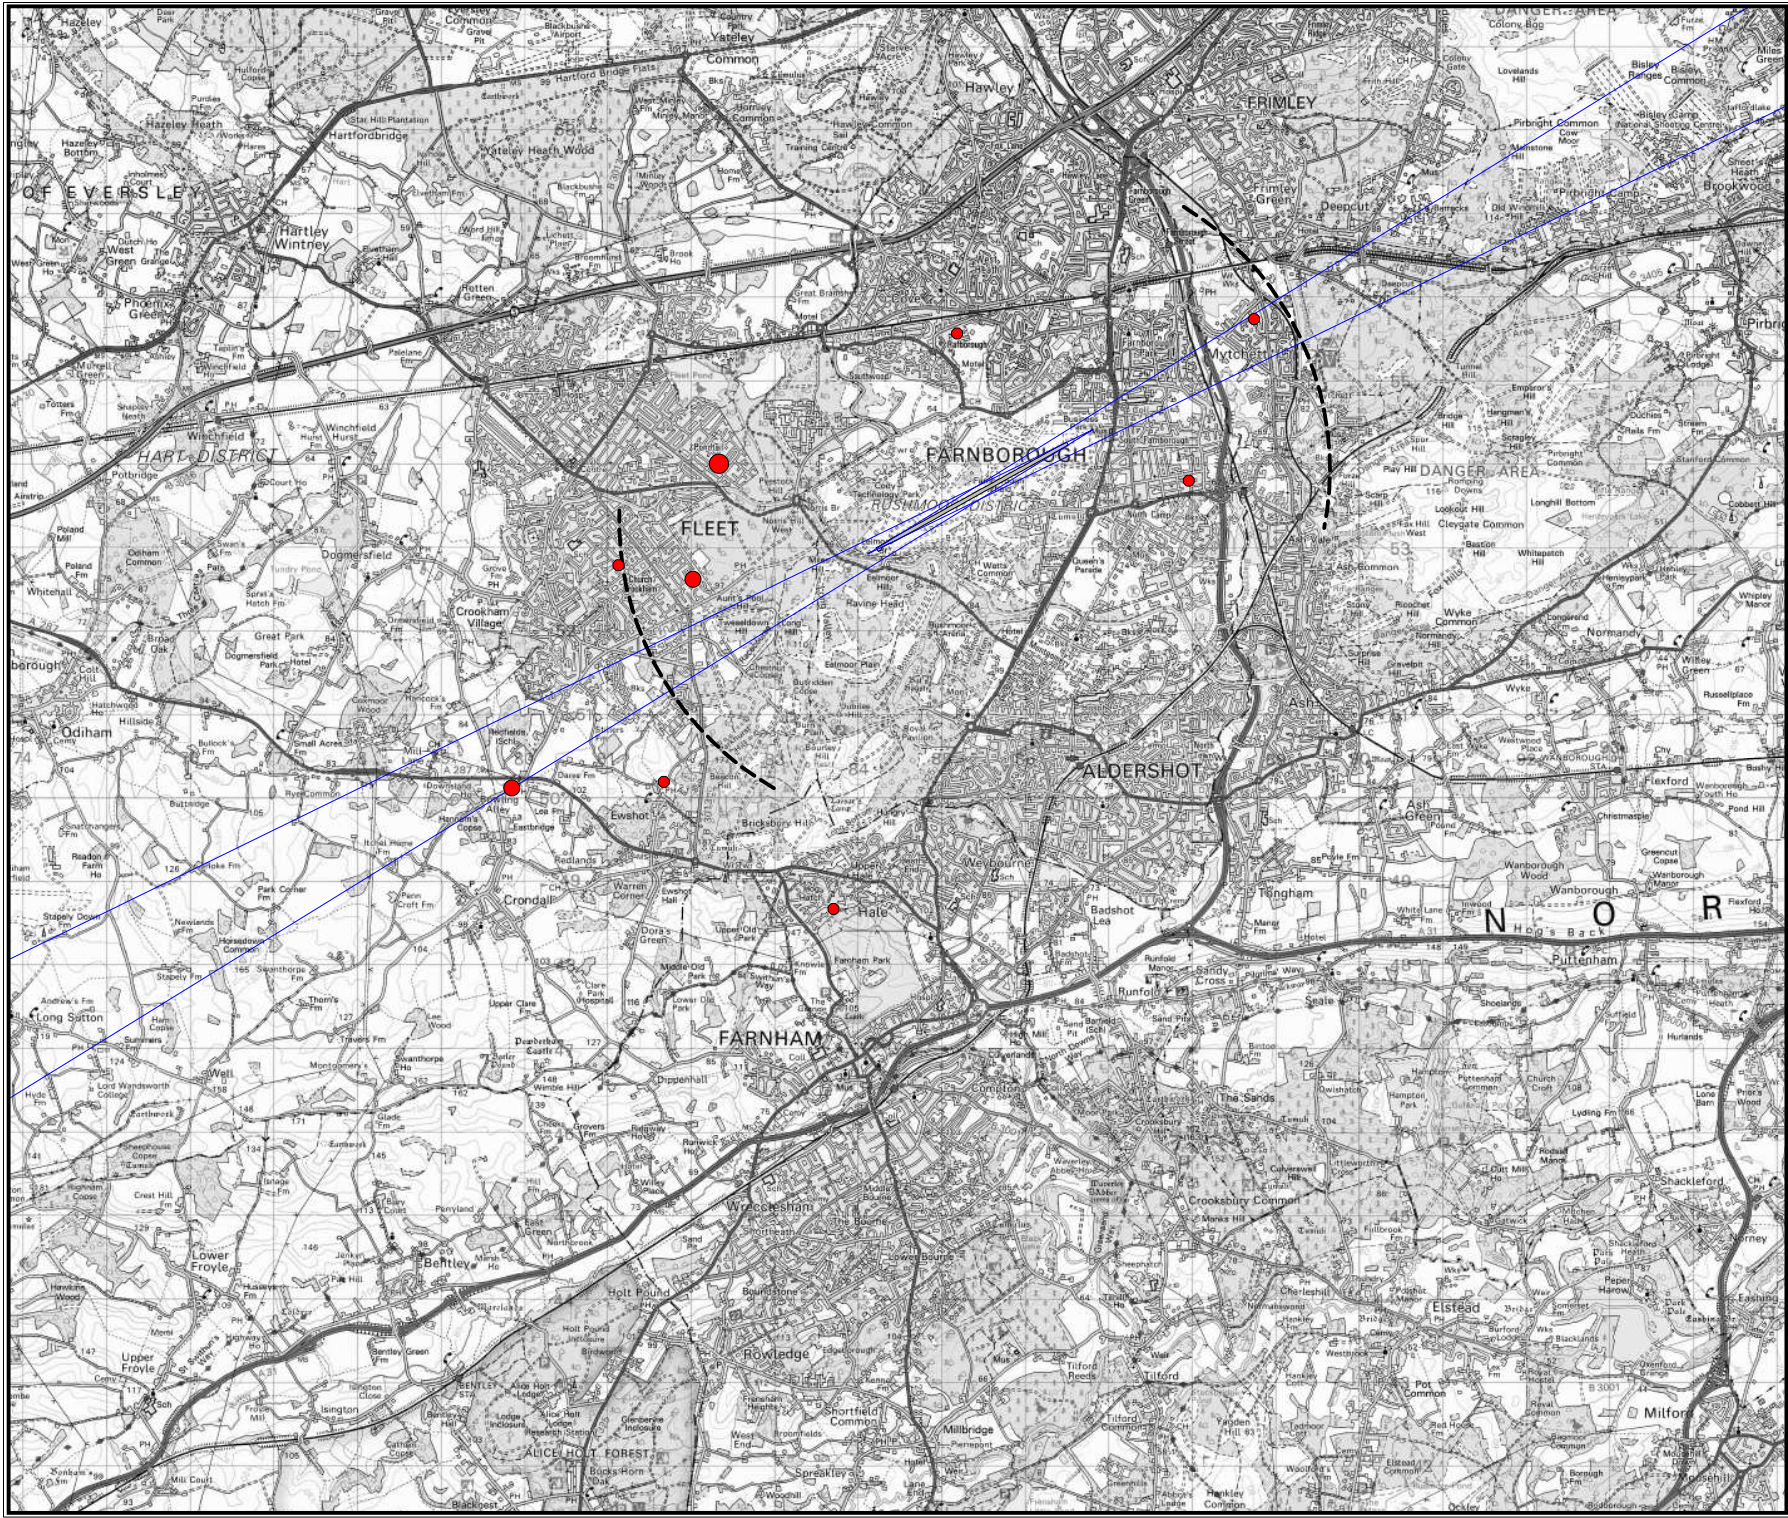

Complaints are represented by a graduated symbol, example sizes below:

20
10
2

--- 2nm from DME
— ILS Course Sector

1 additional complaint received from an unspecified postcode

Complaints were registered at locations beyond the boundary of this map:
GU21 4 x2

Revisions

TAG Farnborough Airport Ltd
Farnborough
Hampshire
GU14 6XA

Scale@A4	Date	Drawn by
1:90600	23/10/15	DB

Title
Complaints by Postcode
Jul 15

Drawing No.	Rev No.
GN TG A OP 2556	B

File