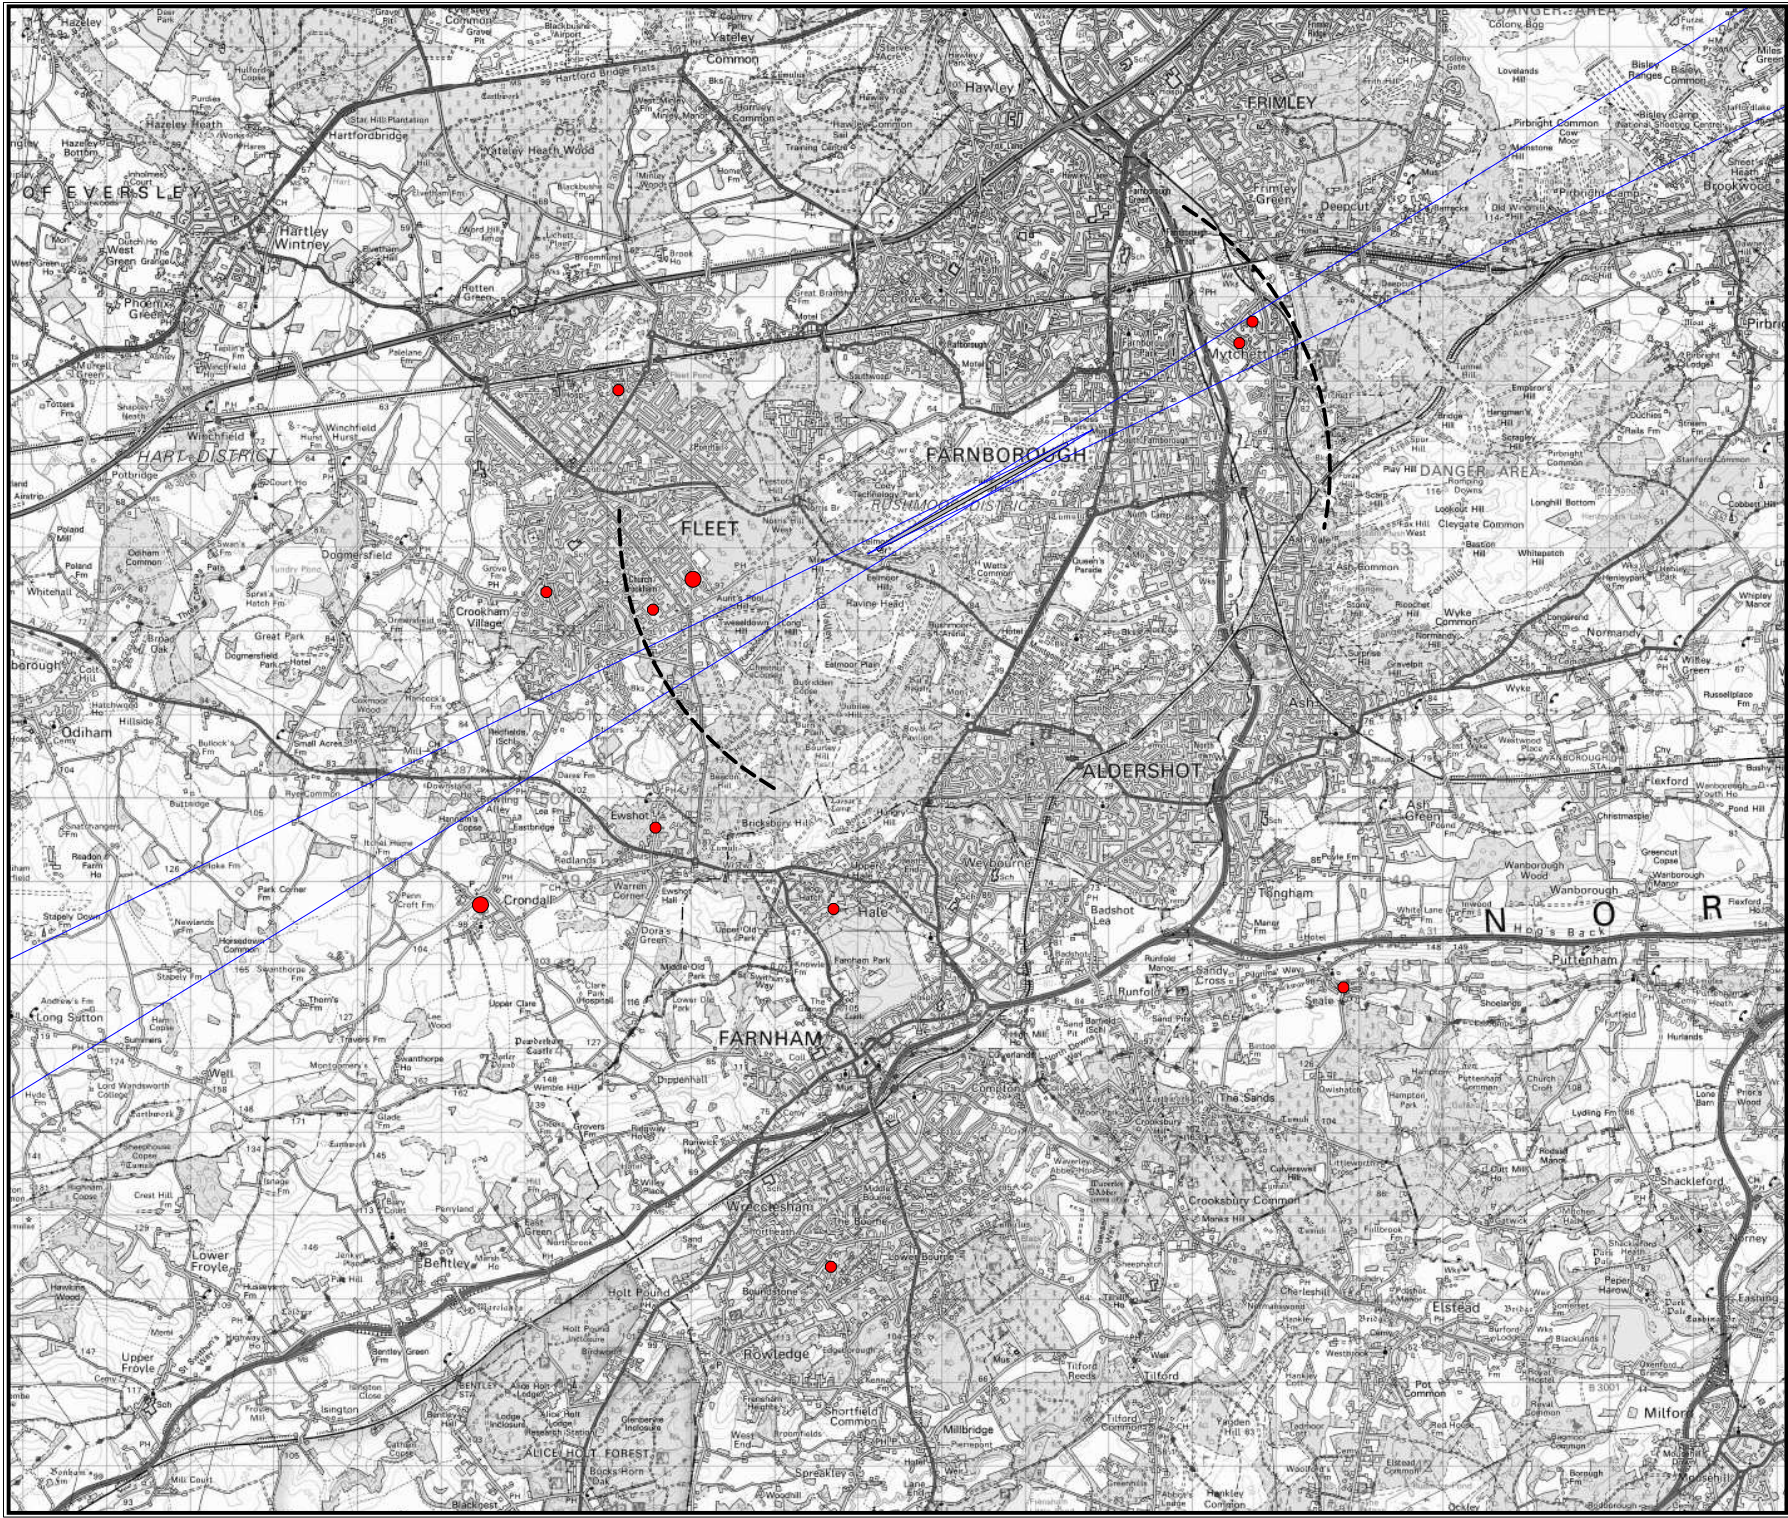

Complaints are represented by a graduated symbol, example sizes below:

20
10
2

--- 2nm from DME
— ILS Course Sector

Complaints were registered at locations beyond the boundary of this map:
KT8 0 x1
GU35 0 x1
GU35 9 x1

Revisions

TAG Farnborough Airport Ltd
Farnborough
Hampshire
GU14 6XA

Scale@A4	Date	Drawn by
1:90600	23/10/15	DB

Title
Complaints by Postcode
Aug 15

Drawing No.	Rev No.
GN TG A OP 2557	B

File