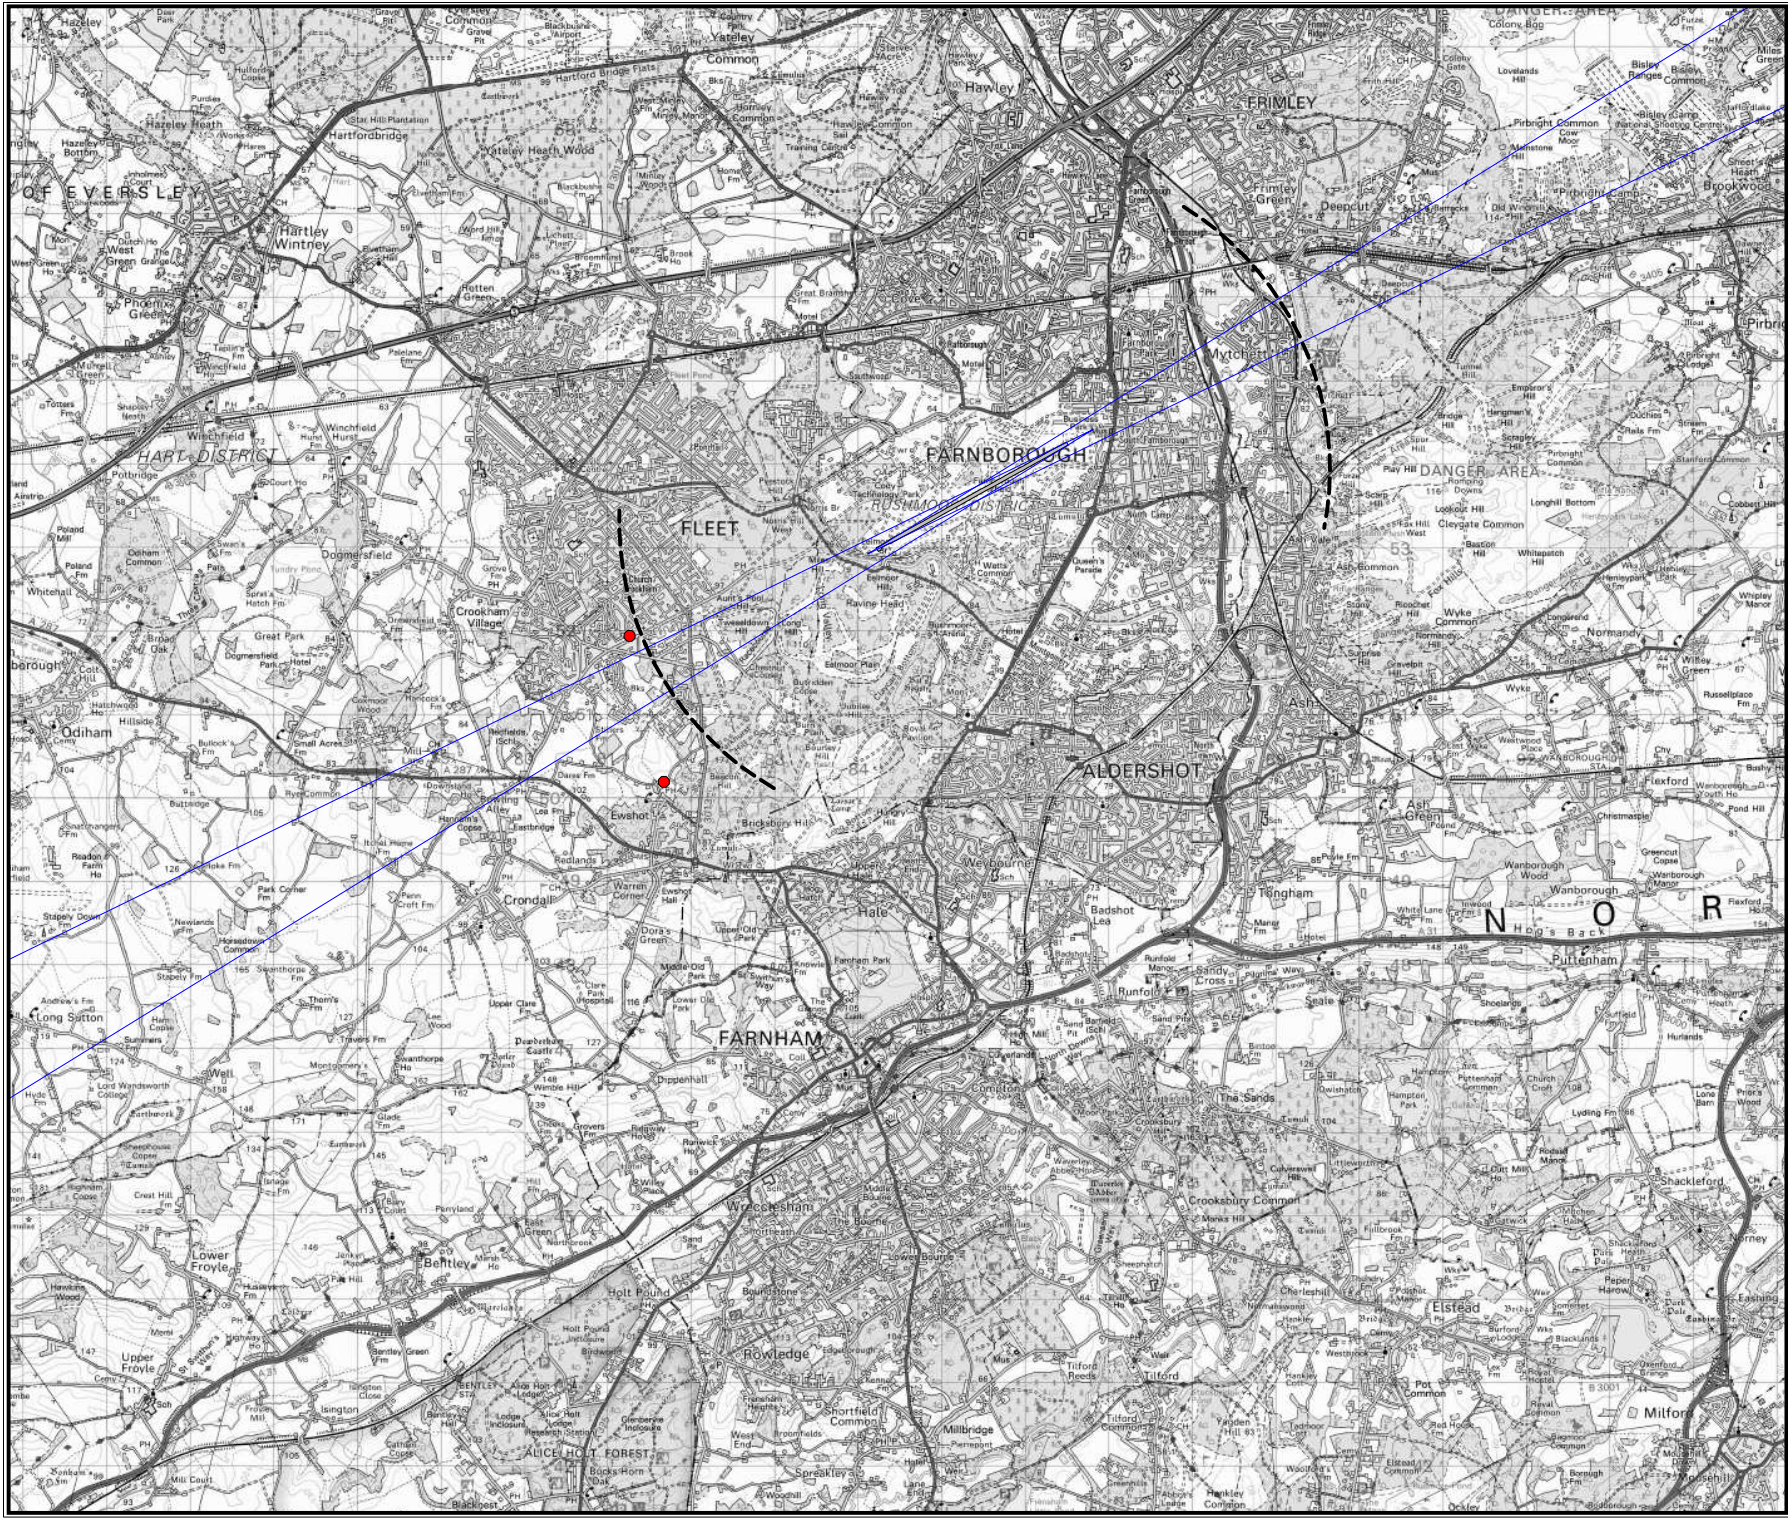

Complaints are represented by a graduated symbol, example sizes below:

--- 2nm from DME
— ILS Course Sector

Revisions

TAG Farnborough Airport Ltd
Farnborough
Hampshire
GU14 6XA

Scale@A4	Date	Drawn by
1:90600	02/06/16	DB

Title
Complaints by Postcode
Mar 16

Drawing No.	Rev No.
GN TG A OP 2614	A

File