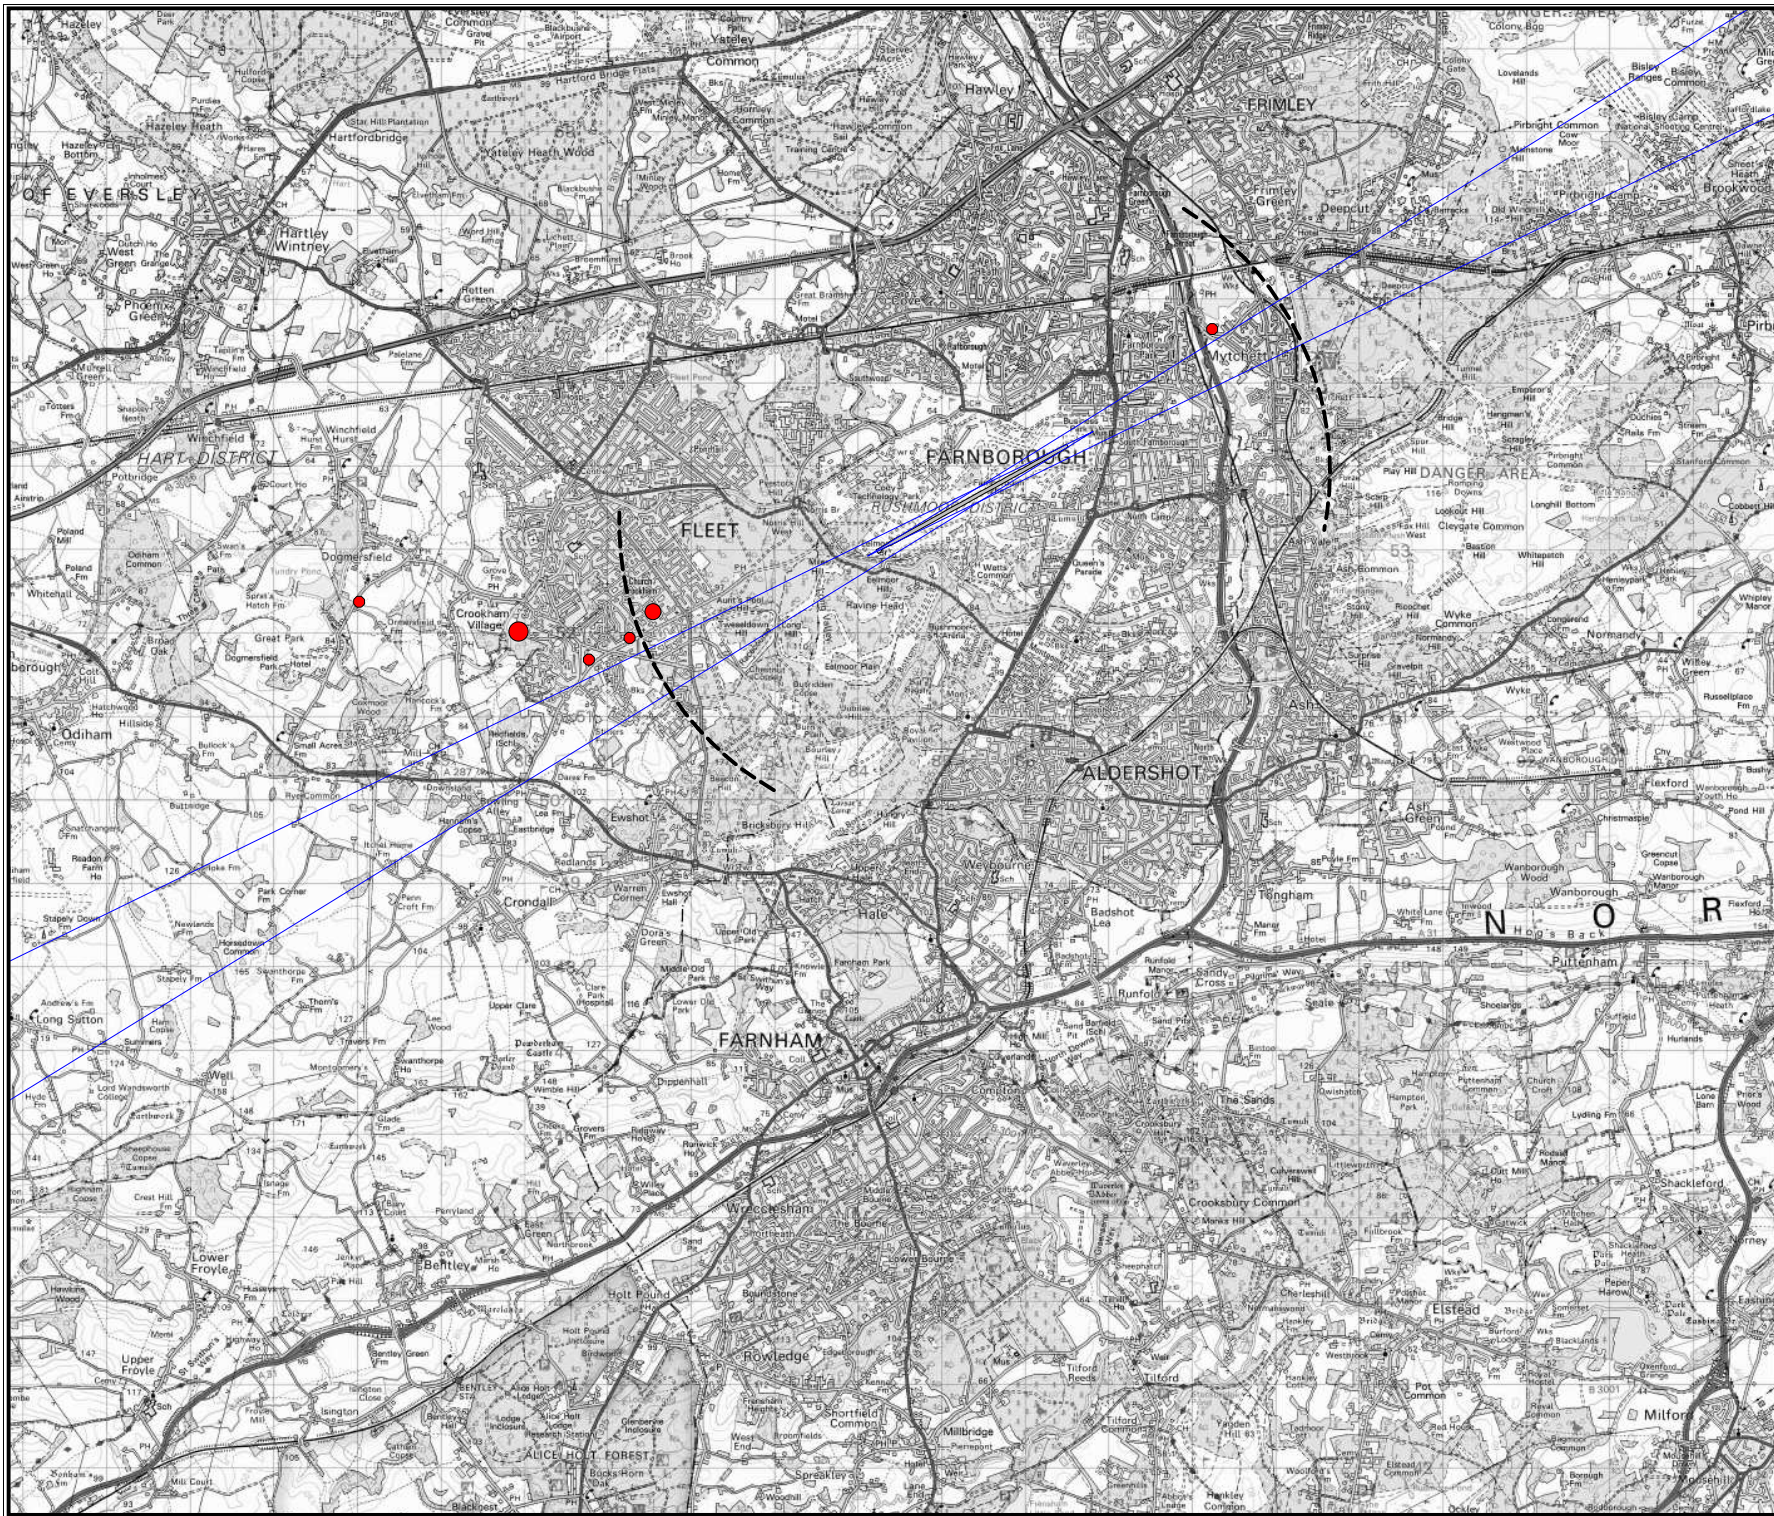

Complaints are represented by a graduated symbol, example sizes below:

--- 2nm from DME
— ILS Course Sector

The following complaints were registered at locations beyond the boundaries of this map:
1 x HP10 9

Revisions

TAG Farnborough Airport Ltd
Farnborough
Hampshire
GU14 6XA

Based upon the 2013 Ordnance Survey Mastermap digital data product with the permission of the Ordnance Survey on behalf of The Controller of Her Majesty's Stationery Office. © Crown Copyright All rights reserved. TAG Farnborough Airport 100036221

Scale@A4	Date	Drawn by
1:90600	02/06/16	DB

Title
Complaints by Postcode
May 16

Drawing No.	Rev No.
GN TG A OP 2616	B

File