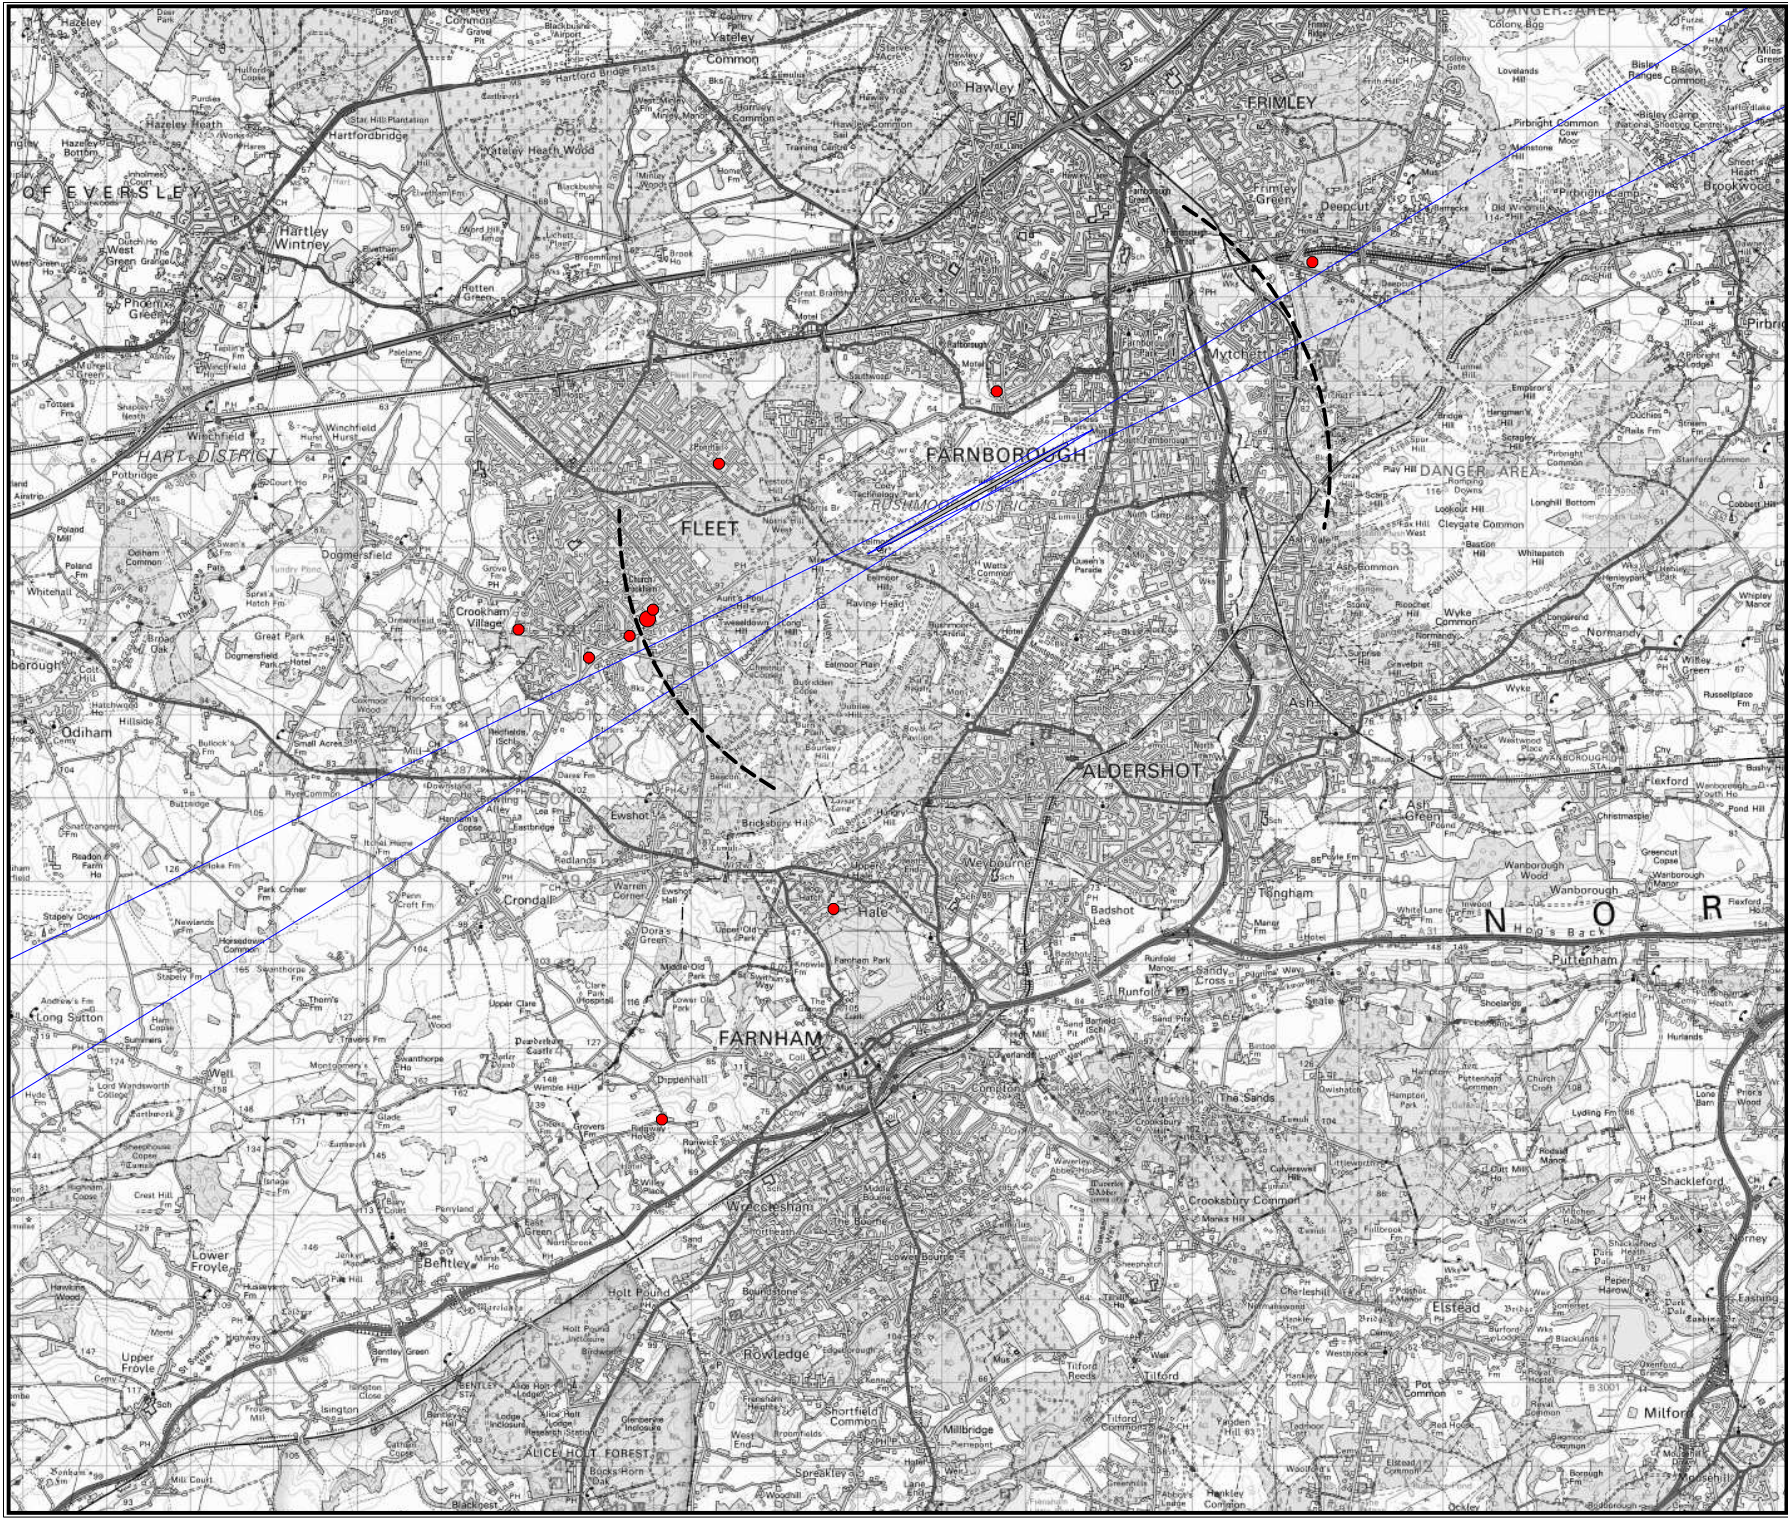

Complaints are represented by a graduated symbol, example sizes below:

20
10
2

--- 2nm from DME
— ILS Course Sector

Revisions

TAG Farnborough Airport Ltd
Farnborough
Hampshire
GU14 6XA

Scale@A4	Date	Drawn by
1:90600	02/06/16	DB

Title
Complaints by Postcode
Apr 16

Drawing No.	Rev No.
GN TG A OP 2615	A
File