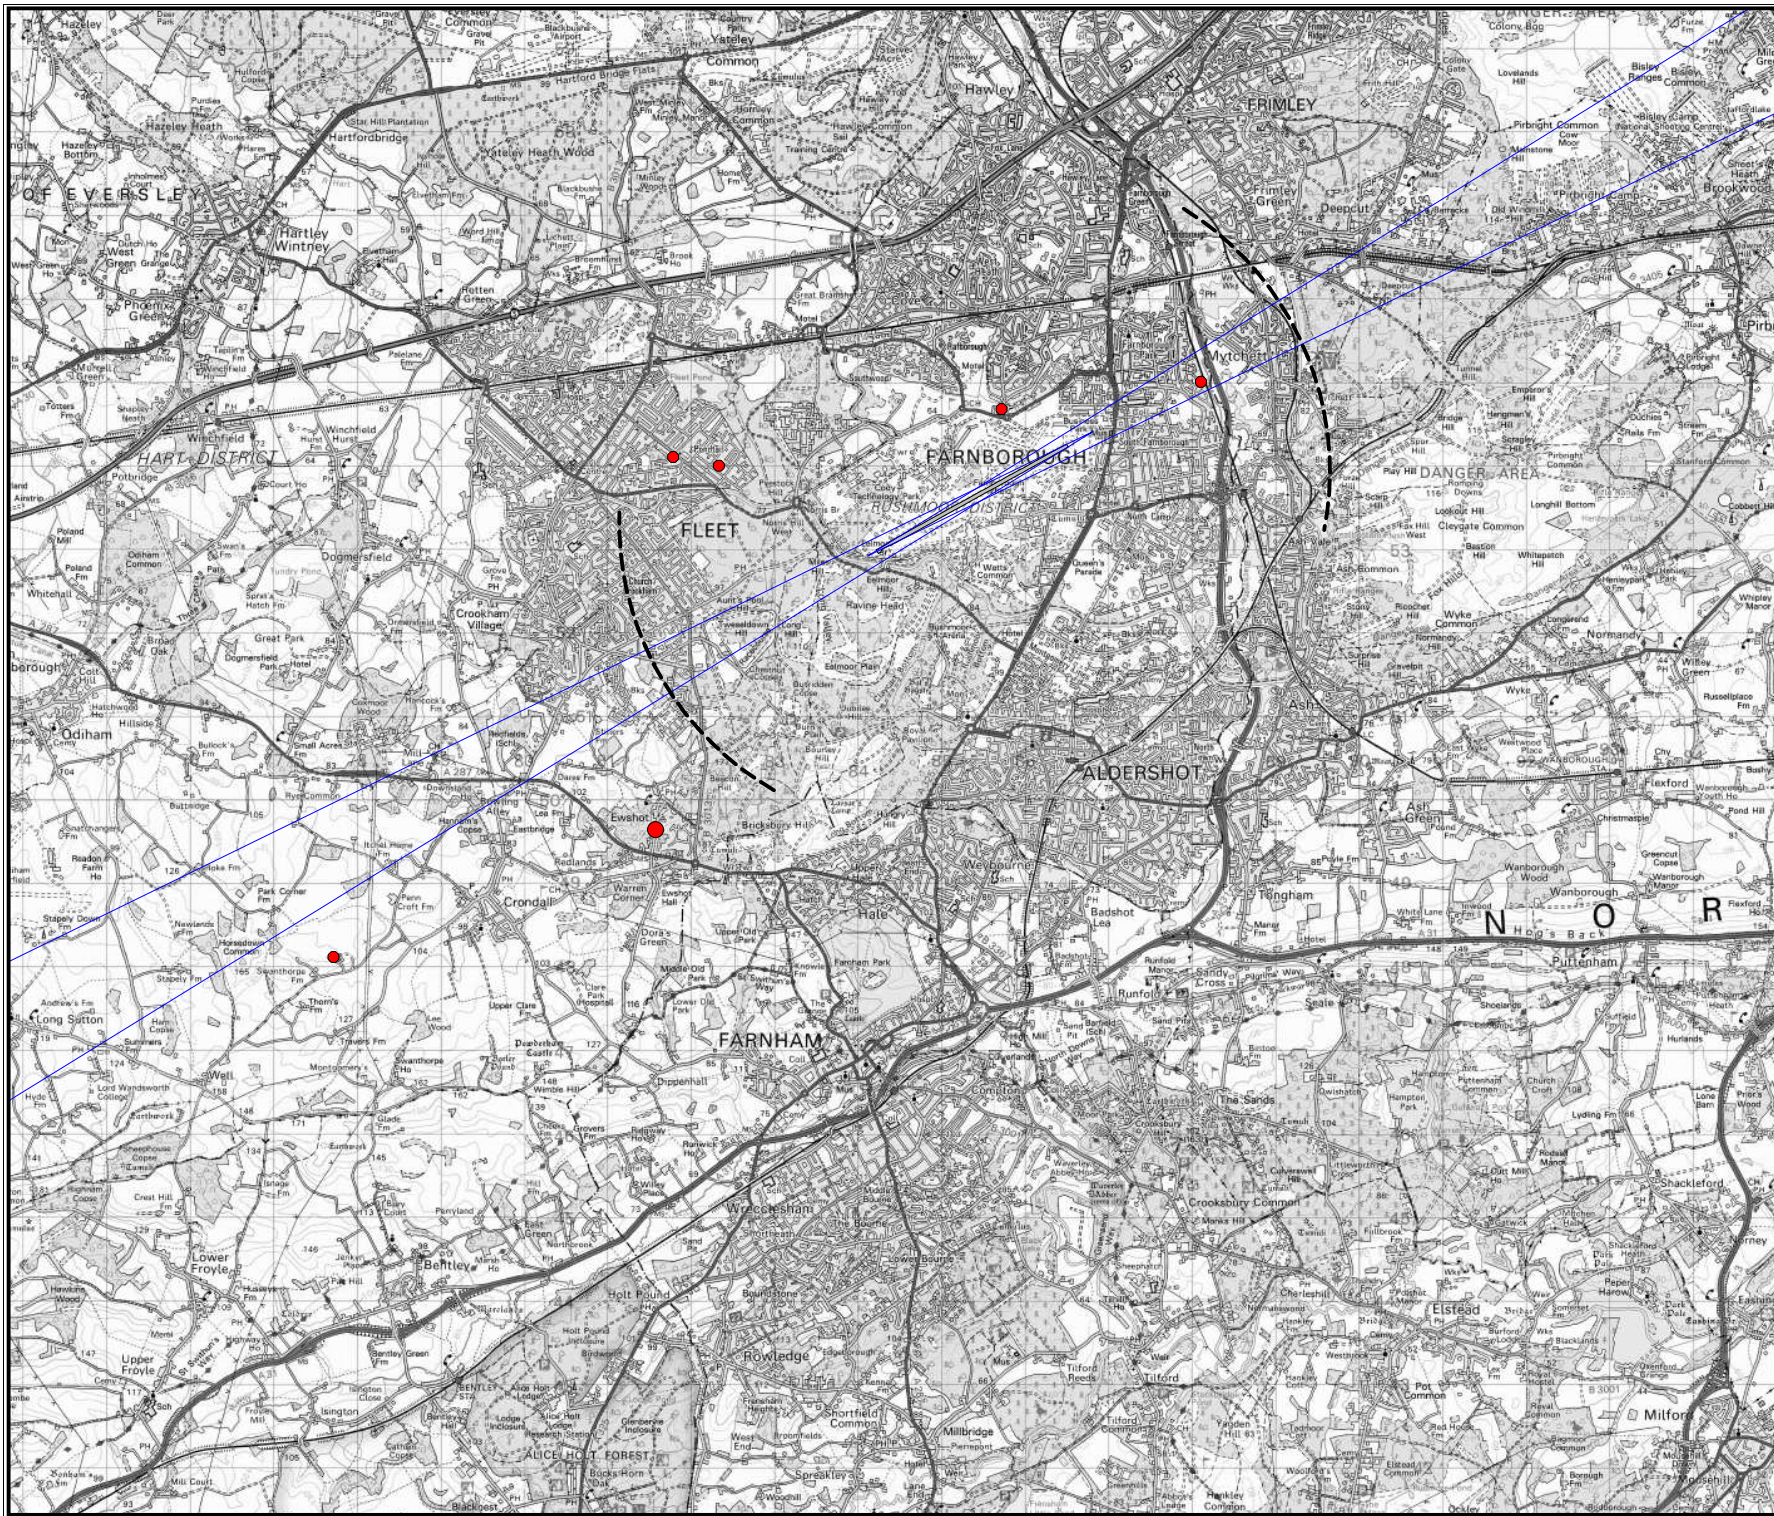

Complaints are represented by a graduated symbol, example sizes below:

20
10
2

--- 2nm from DME
— ILS Course Sector

The following complaints were registered at locations beyond the boundaries of this map:
1 x GU20 6
1 x GU2 4
2 x GU35 9

Revisions

TAG Farnborough Airport Ltd
Farnborough
Hampshire
GU14 6XA

Based upon the 2013 Ordnance Survey Mastermap digital data product with the permission of the Ordnance Survey on behalf of The Controller of Her Majesty's Stationery Office. © Crown Copyright All rights reserved. TAG Farnborough Airport 100036221

Scale@A4	Date	Drawn by
1:90600	22/02/16	DB

Title
Complaints by Postcode
Nov 15

Drawing No.	Rev No.
GN TG A OP 2591	B
File