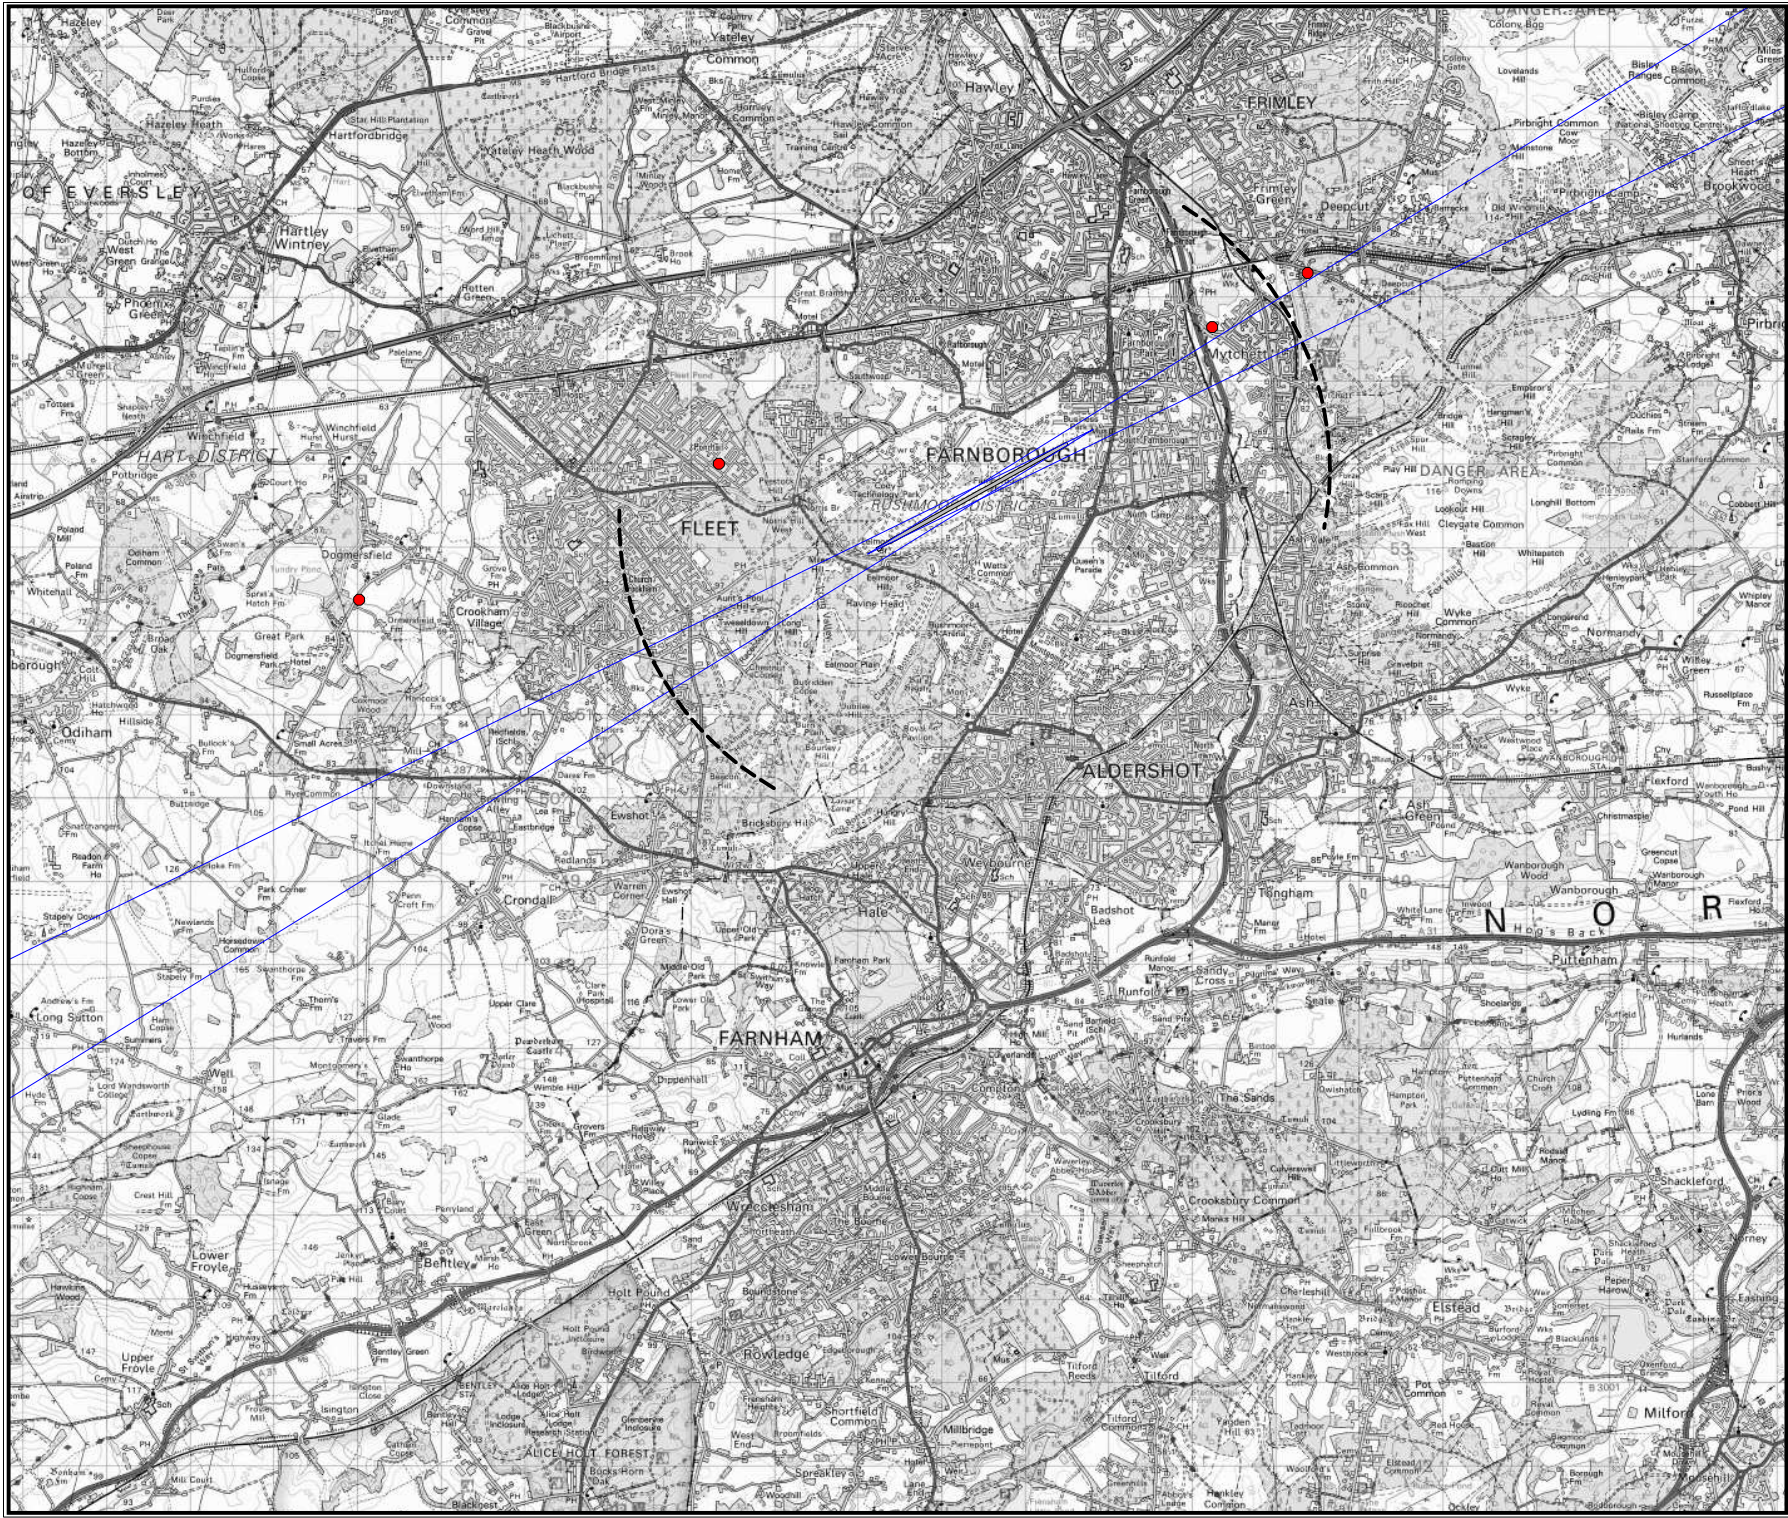

Complaints are represented by a graduated symbol, example sizes below:

--- 2nm from DME
— ILS Course Sector

Revisions

TAG Farnborough Airport Ltd
Farnborough
Hampshire
GU14 6XA

Scale@A4	Date	Drawn by
1:90600	22/02/16	DB

Title
Complaints by Postcode
Jan 16

Drawing No.	Rev No.
GN TG A OP 2593	A
File