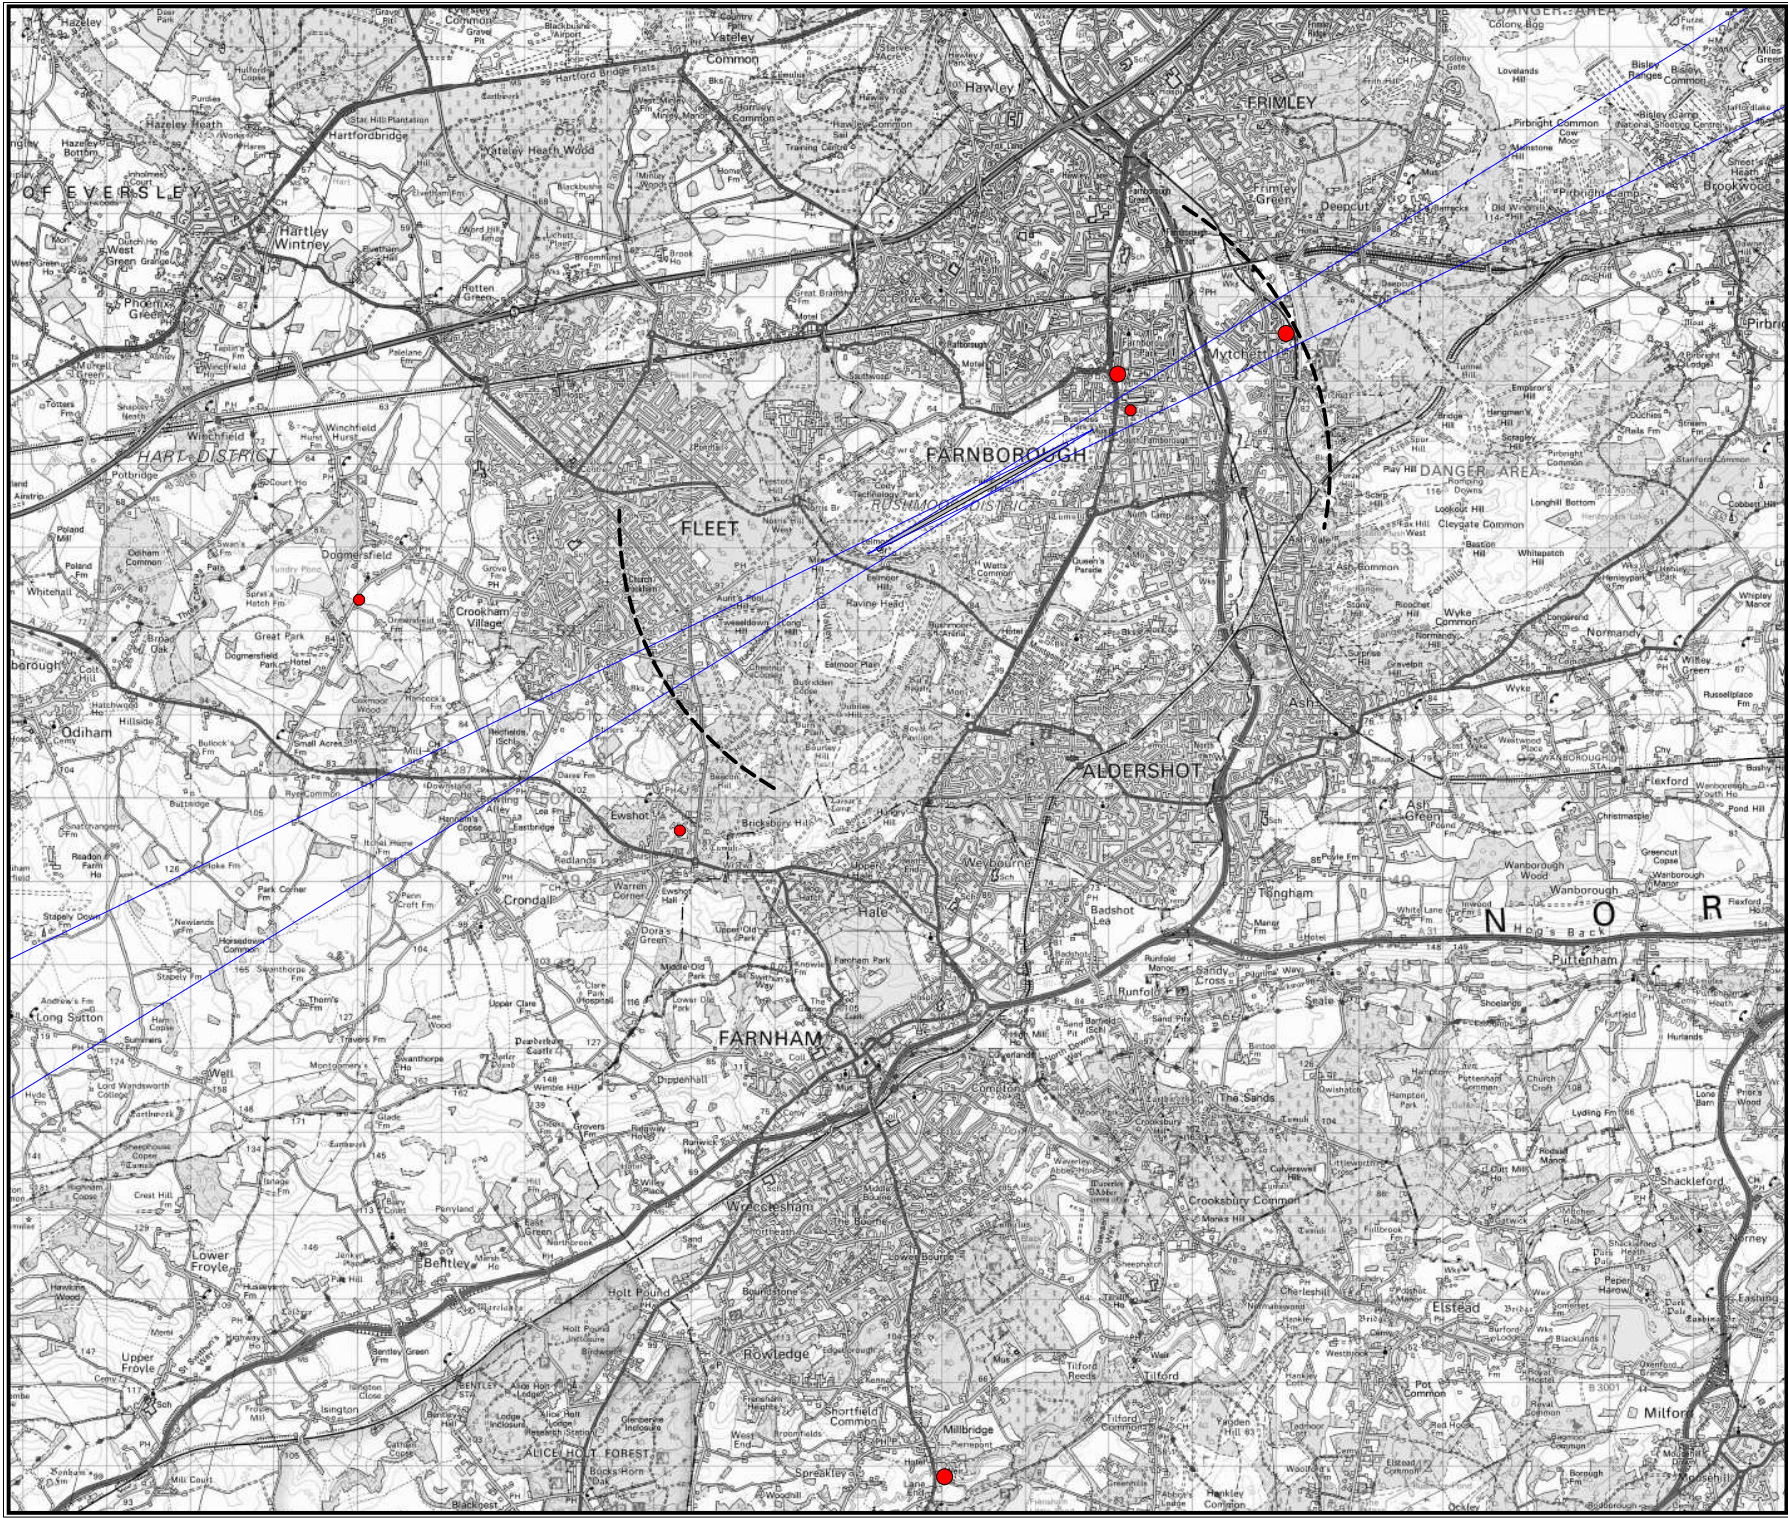

Complaints are represented by a graduated symbol, example sizes below:

--- 2nm from DME
— ILS Course Sector

Revisions

TAG Farnborough Airport Ltd
Farnborough
Hampshire
GU14 6XA

Scale@A4 1:90600	Date 22/02/16	Drawn by DB

Title
Complaints by Postcode
Dec 15

Drawing No. GN TG A OP 2592	Rev No. A

File