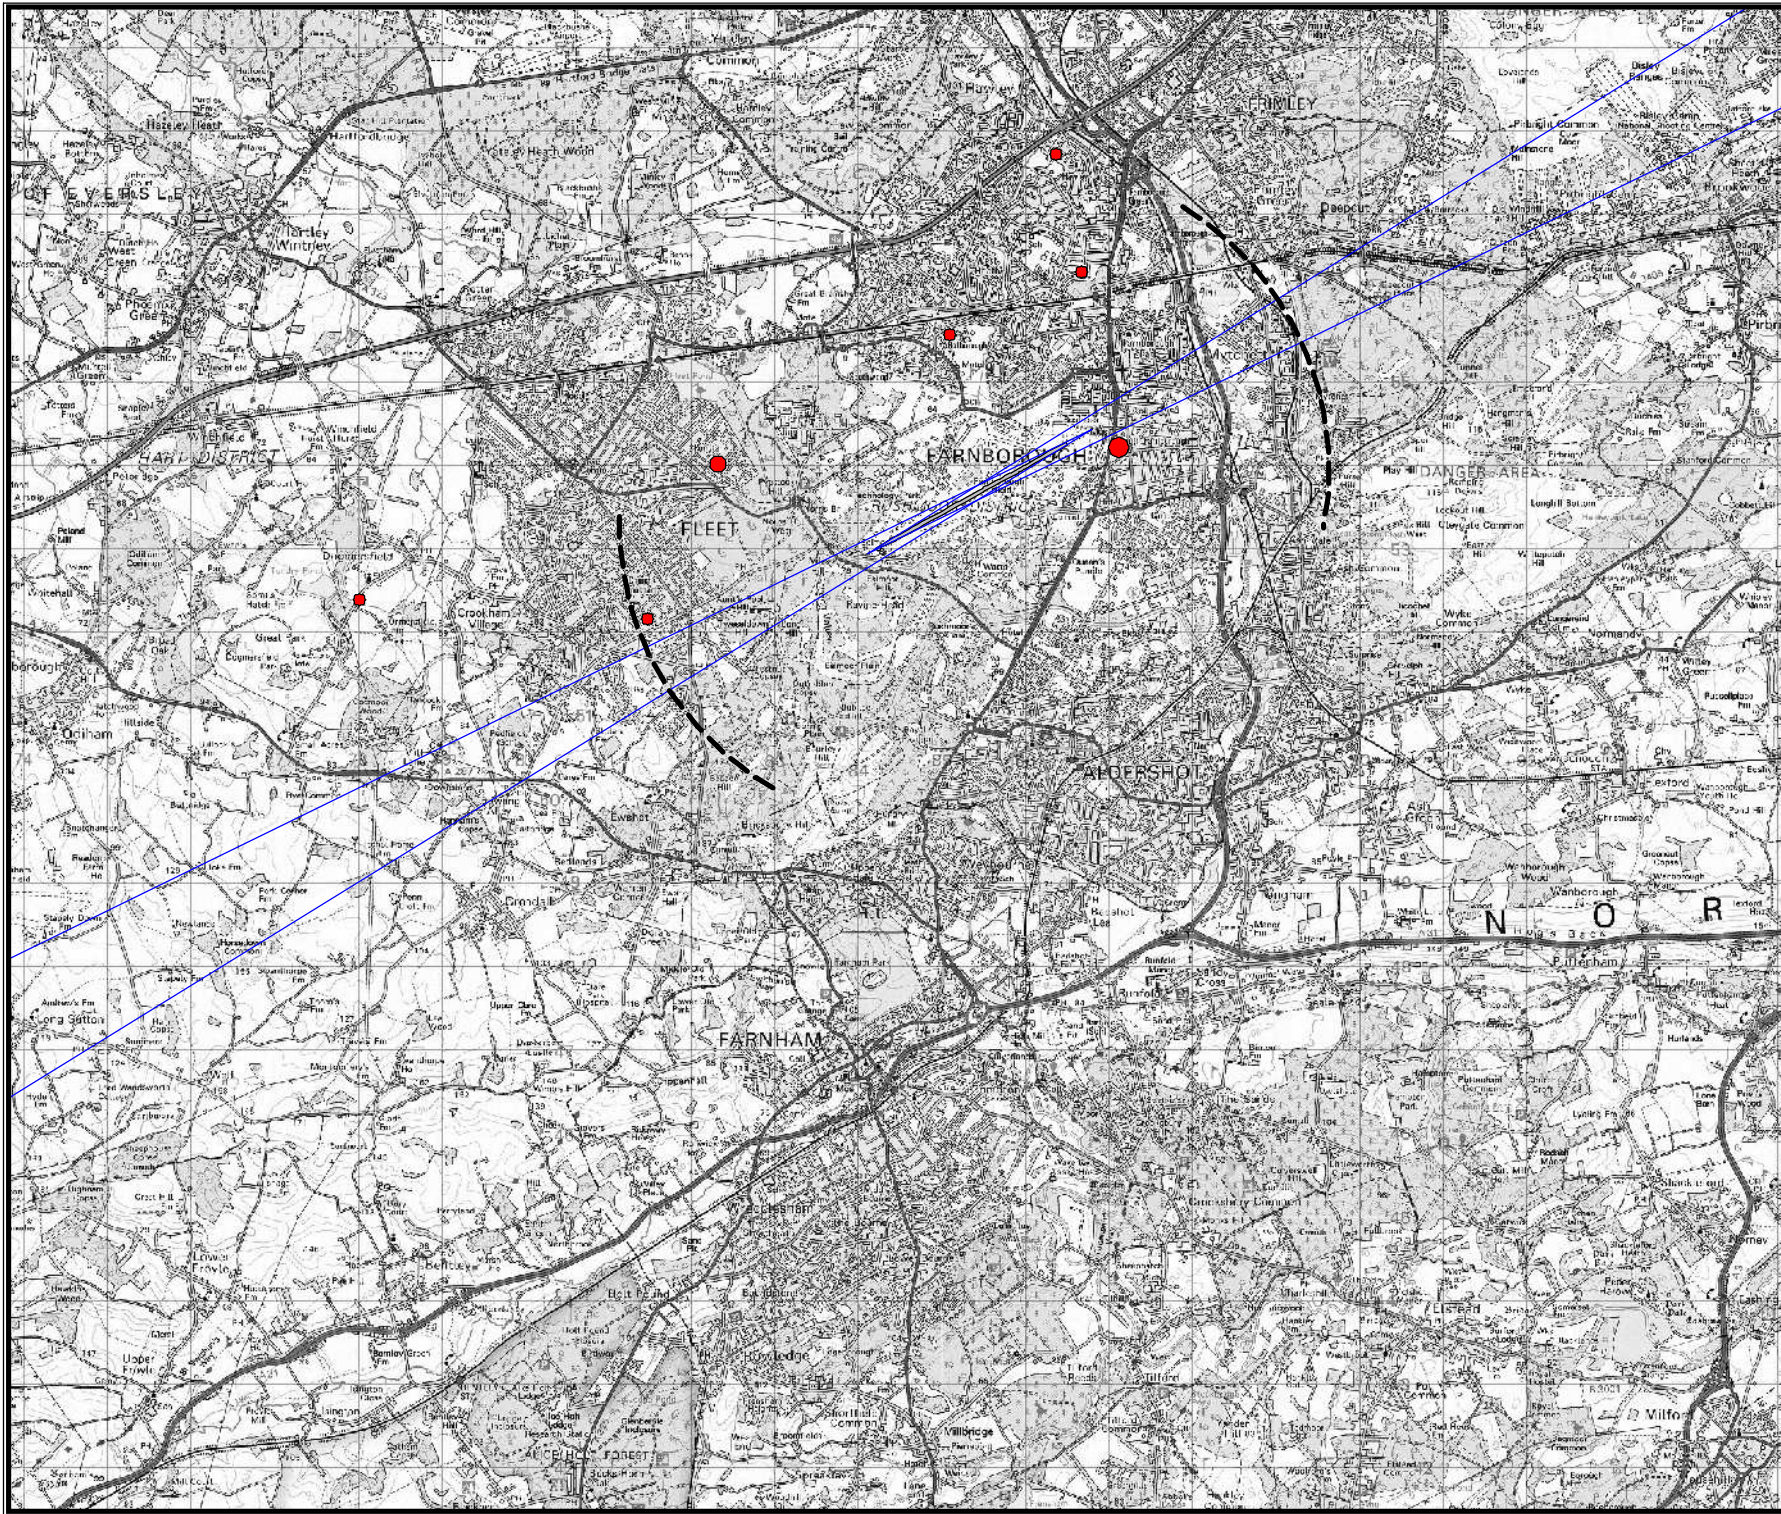

Complaints are represented by a graduated symbol, example sizes below:

--- 2nm from DME
— ILS Course Sector

The following complaints were registered at locations beyond the boundaries of this map:
1 X GU21 4

Revisions

TAG Farnborough Airport Ltd
Farnborough
Hampshire
GU14 6XA

Based upon the 2013 Ordnance Survey Mastermap digital data product with the permission of the Ordnance Survey on behalf of The Controller of Her Majesty's Stationary Office, © Crown Copyright All rights reserved. TAG Farnborough Airport 100036221

Scale@A4	Date	Drawn by
1:90600	20/02/17	DB

Title
Complaints by Postcode
Jan 17

Drawing No.	Rev No.
GN TG A OP 2696	B
File