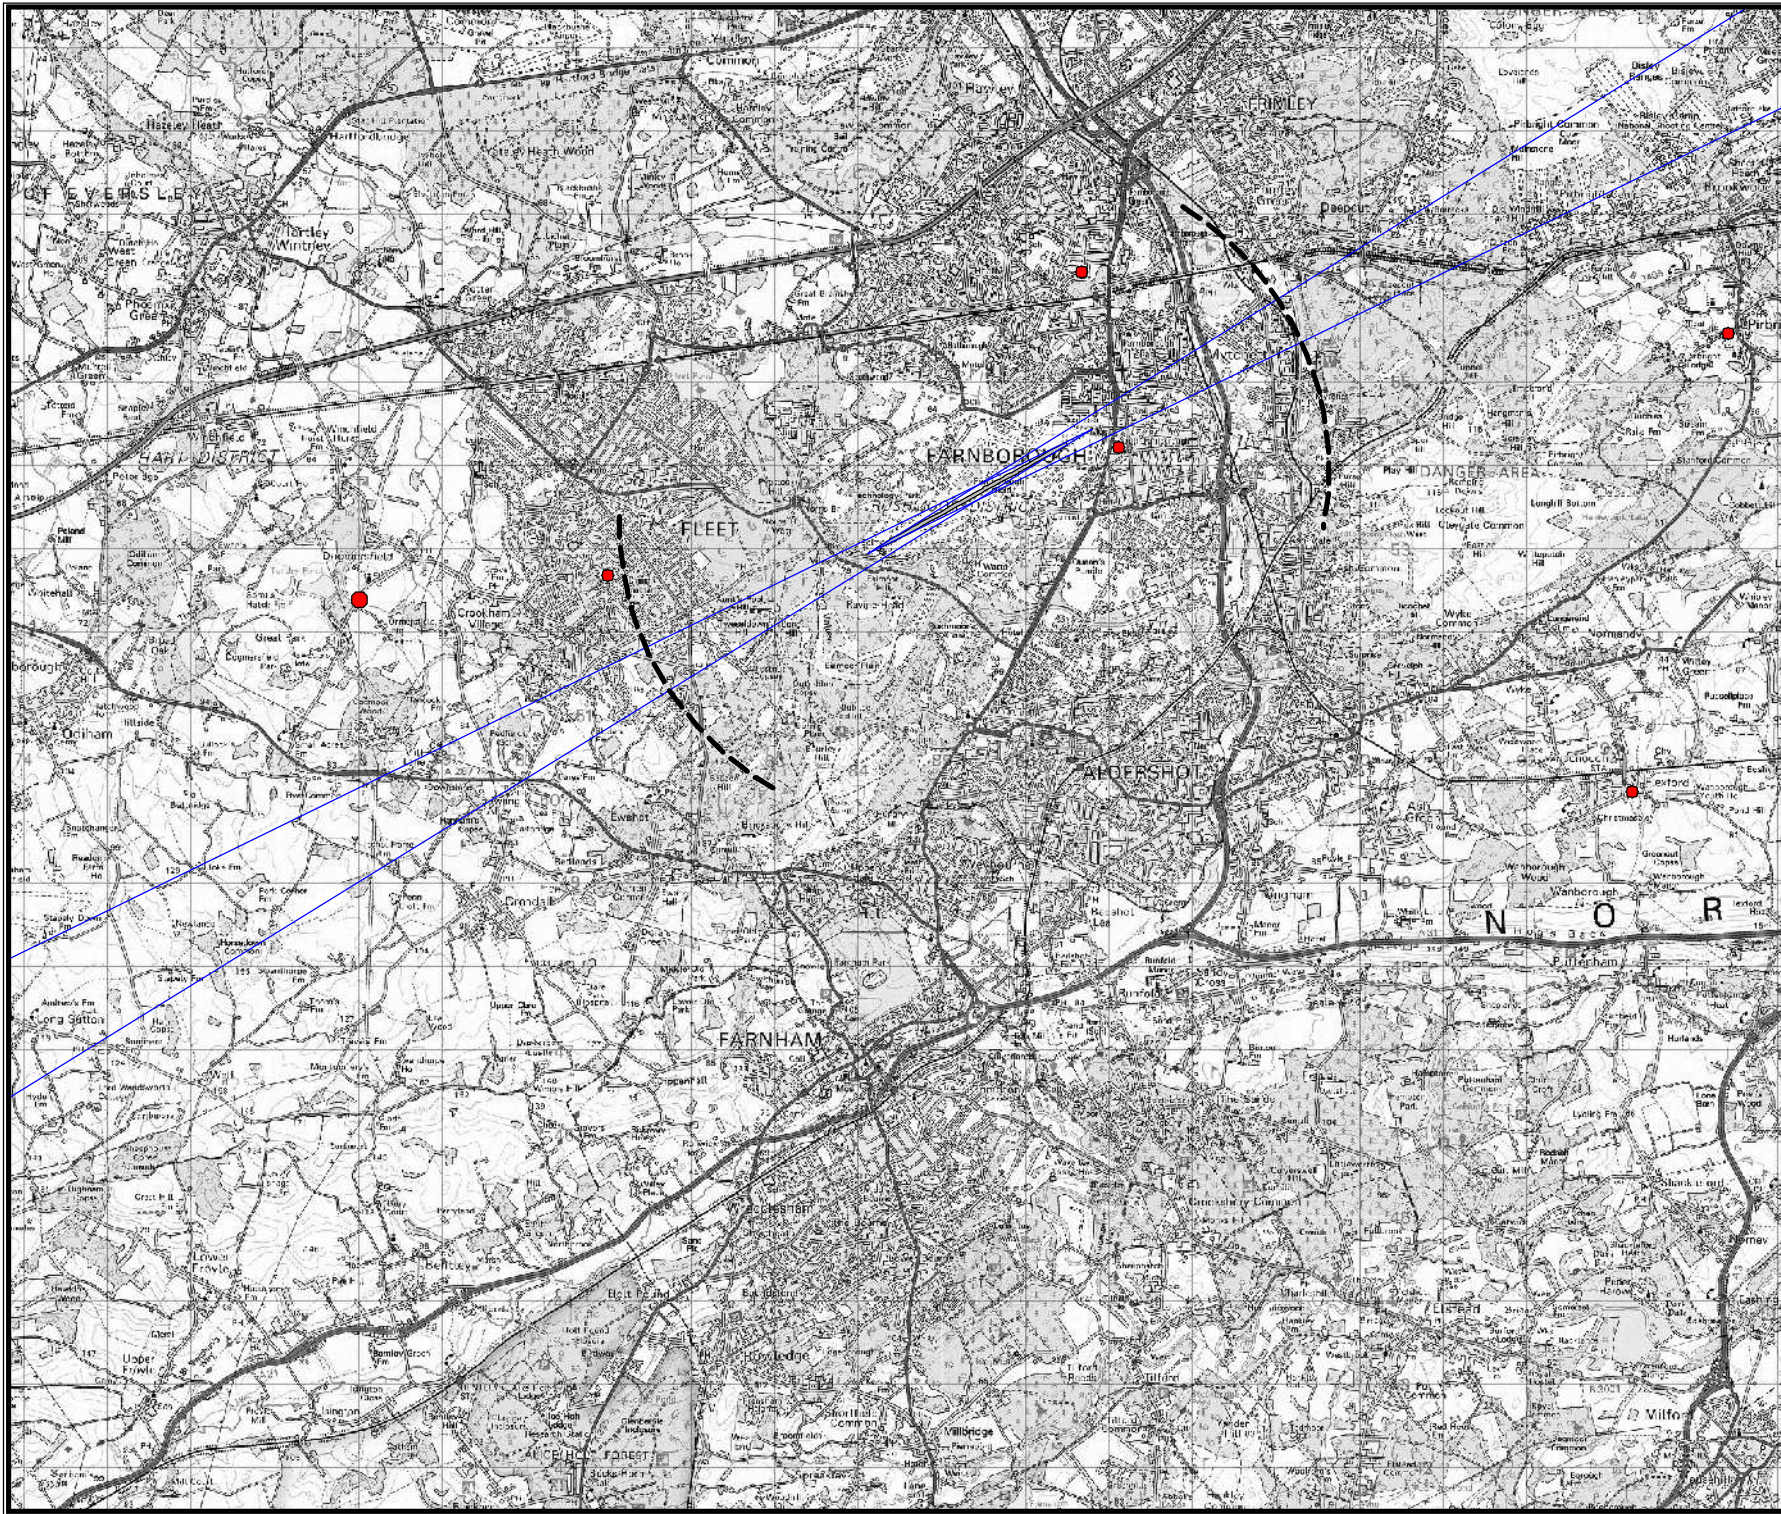

Complaints are represented by a graduated symbol, example sizes below:

--- 2nm from DME
— ILS Course Sector

The following complaints were registered at locations beyond the boundaries of this map:
1 x GU21 4

Revisions

TAG Farnborough Airport Ltd
Farnborough
Hampshire
GU14 6XA

Based upon the 2013 Ordnance Survey Mastermap digital data product with the permission of the Ordnance Survey on behalf of The Controller of Her Majesty's Stationary Office, © Crown Copyright All rights reserved. TAG Farnborough Airport 100036221

Scale@A4	Date	Drawn by
1:90600	20/02/17	DB

Title
Complaints by Postcode
Dec 16

Drawing No.	Rev No.
GN TG A OP 2695	B

File