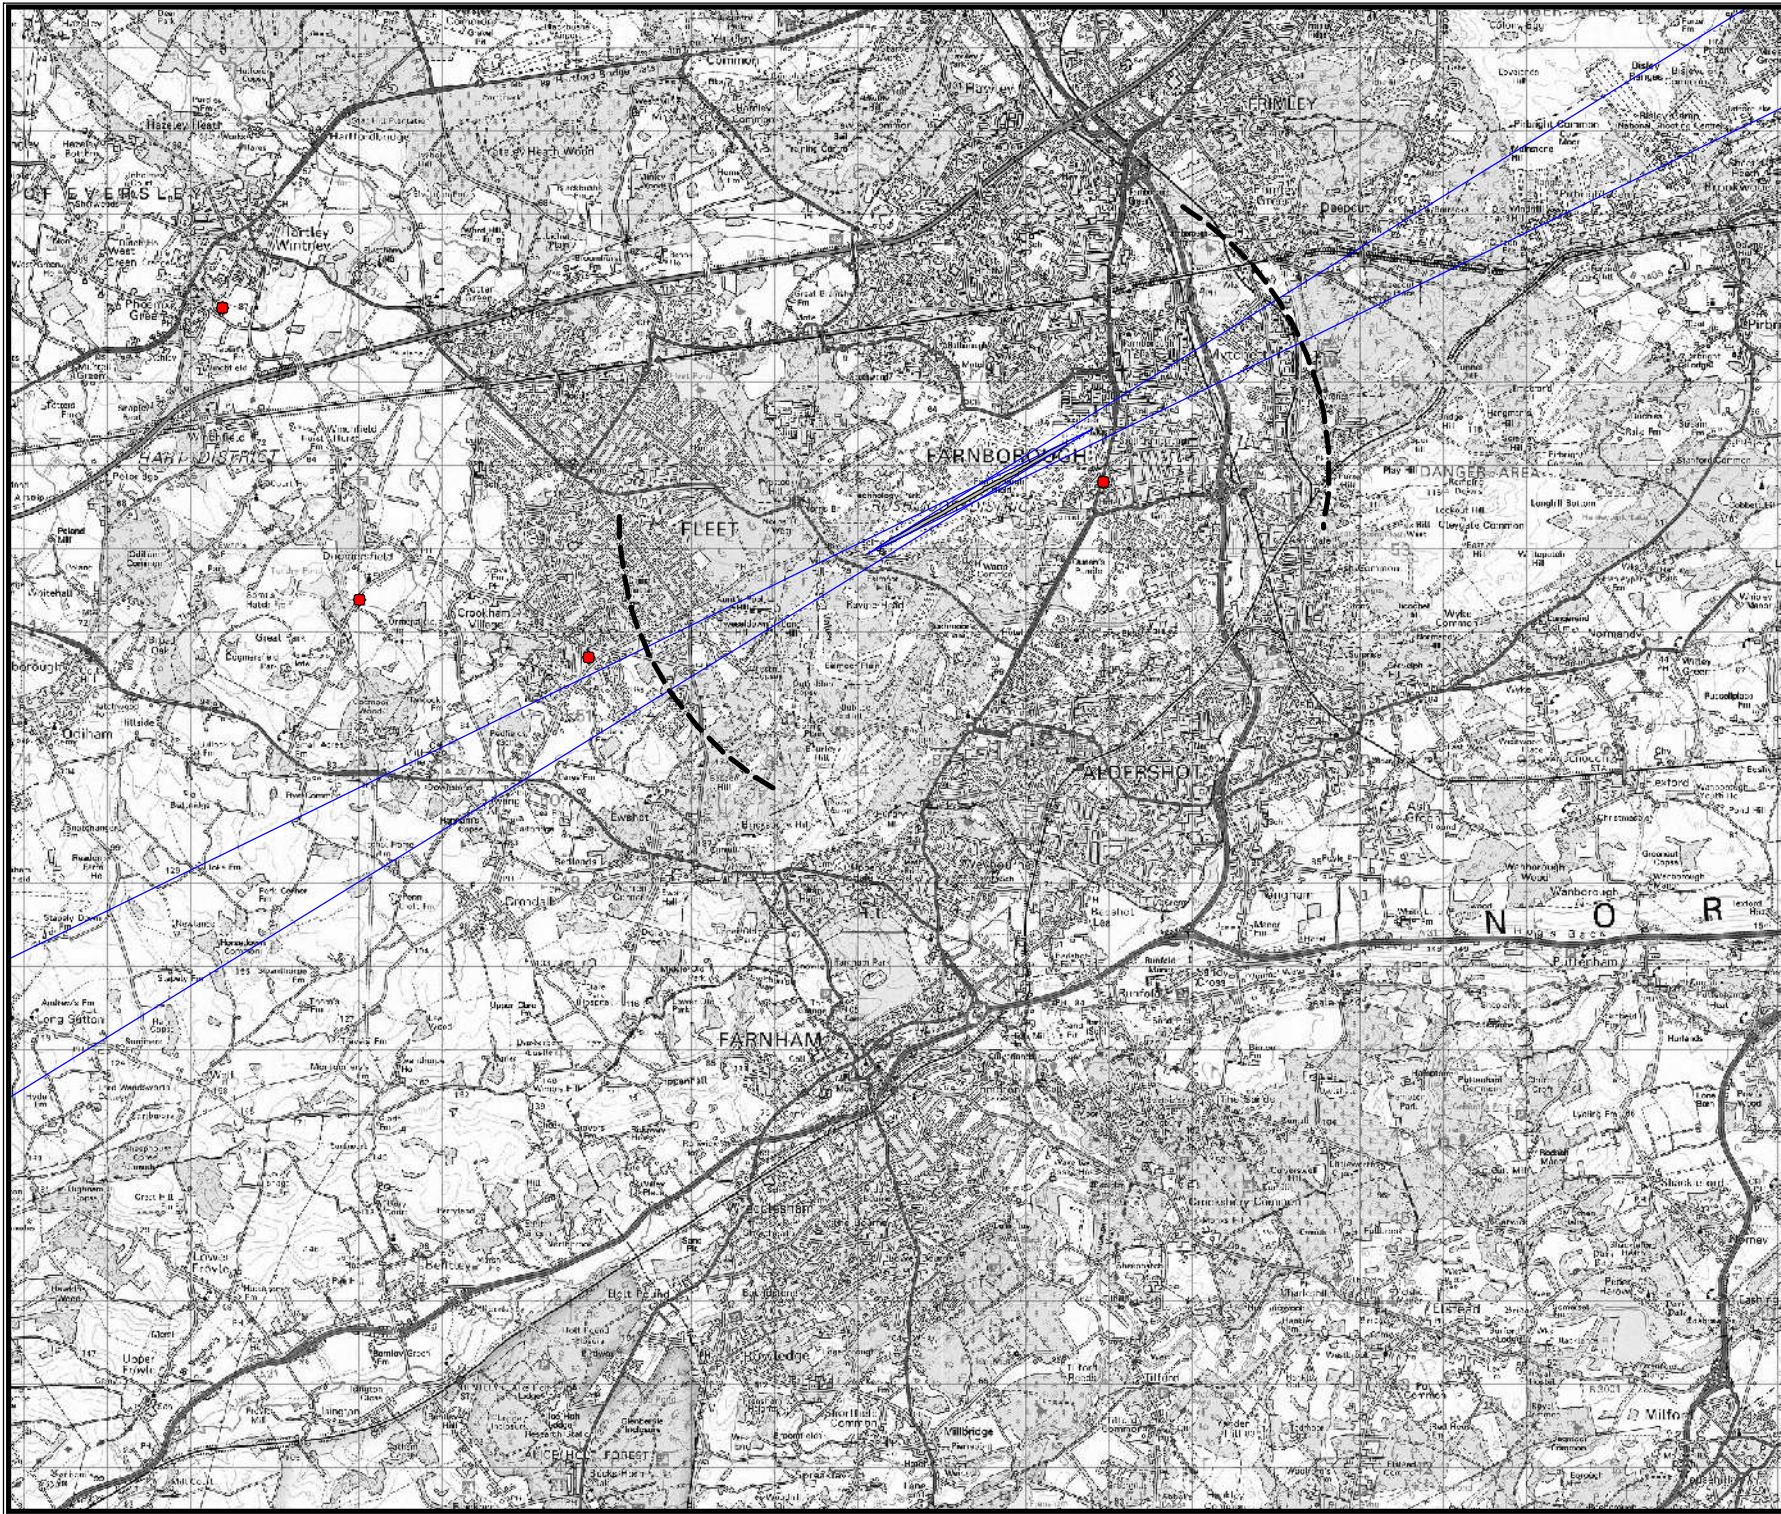

Complaints are represented by a graduated symbol, example sizes below:

--- 2nm from DME
--- ILS Course Sector

1 additional complaint received from an unspecified postcode

Revisions

TAG Farnborough Airport Ltd
Farnborough
Hampshire
GU14 6XA

Based upon the 2013 Ordnance Survey Mastermap digital data product with the permission of the Ordnance Survey on behalf of The Controller of Her Majesty's Stationary Office, © Crown Copyright All rights reserved. TAG Farnborough Airport 100036221

Scale@A4	Date	Drawn by
1:90600	20/02/17	DB

Title

Complaints by Postcode
Nov 16

Drawing No.	Rev No.
GN TG A OP 2694	A

File