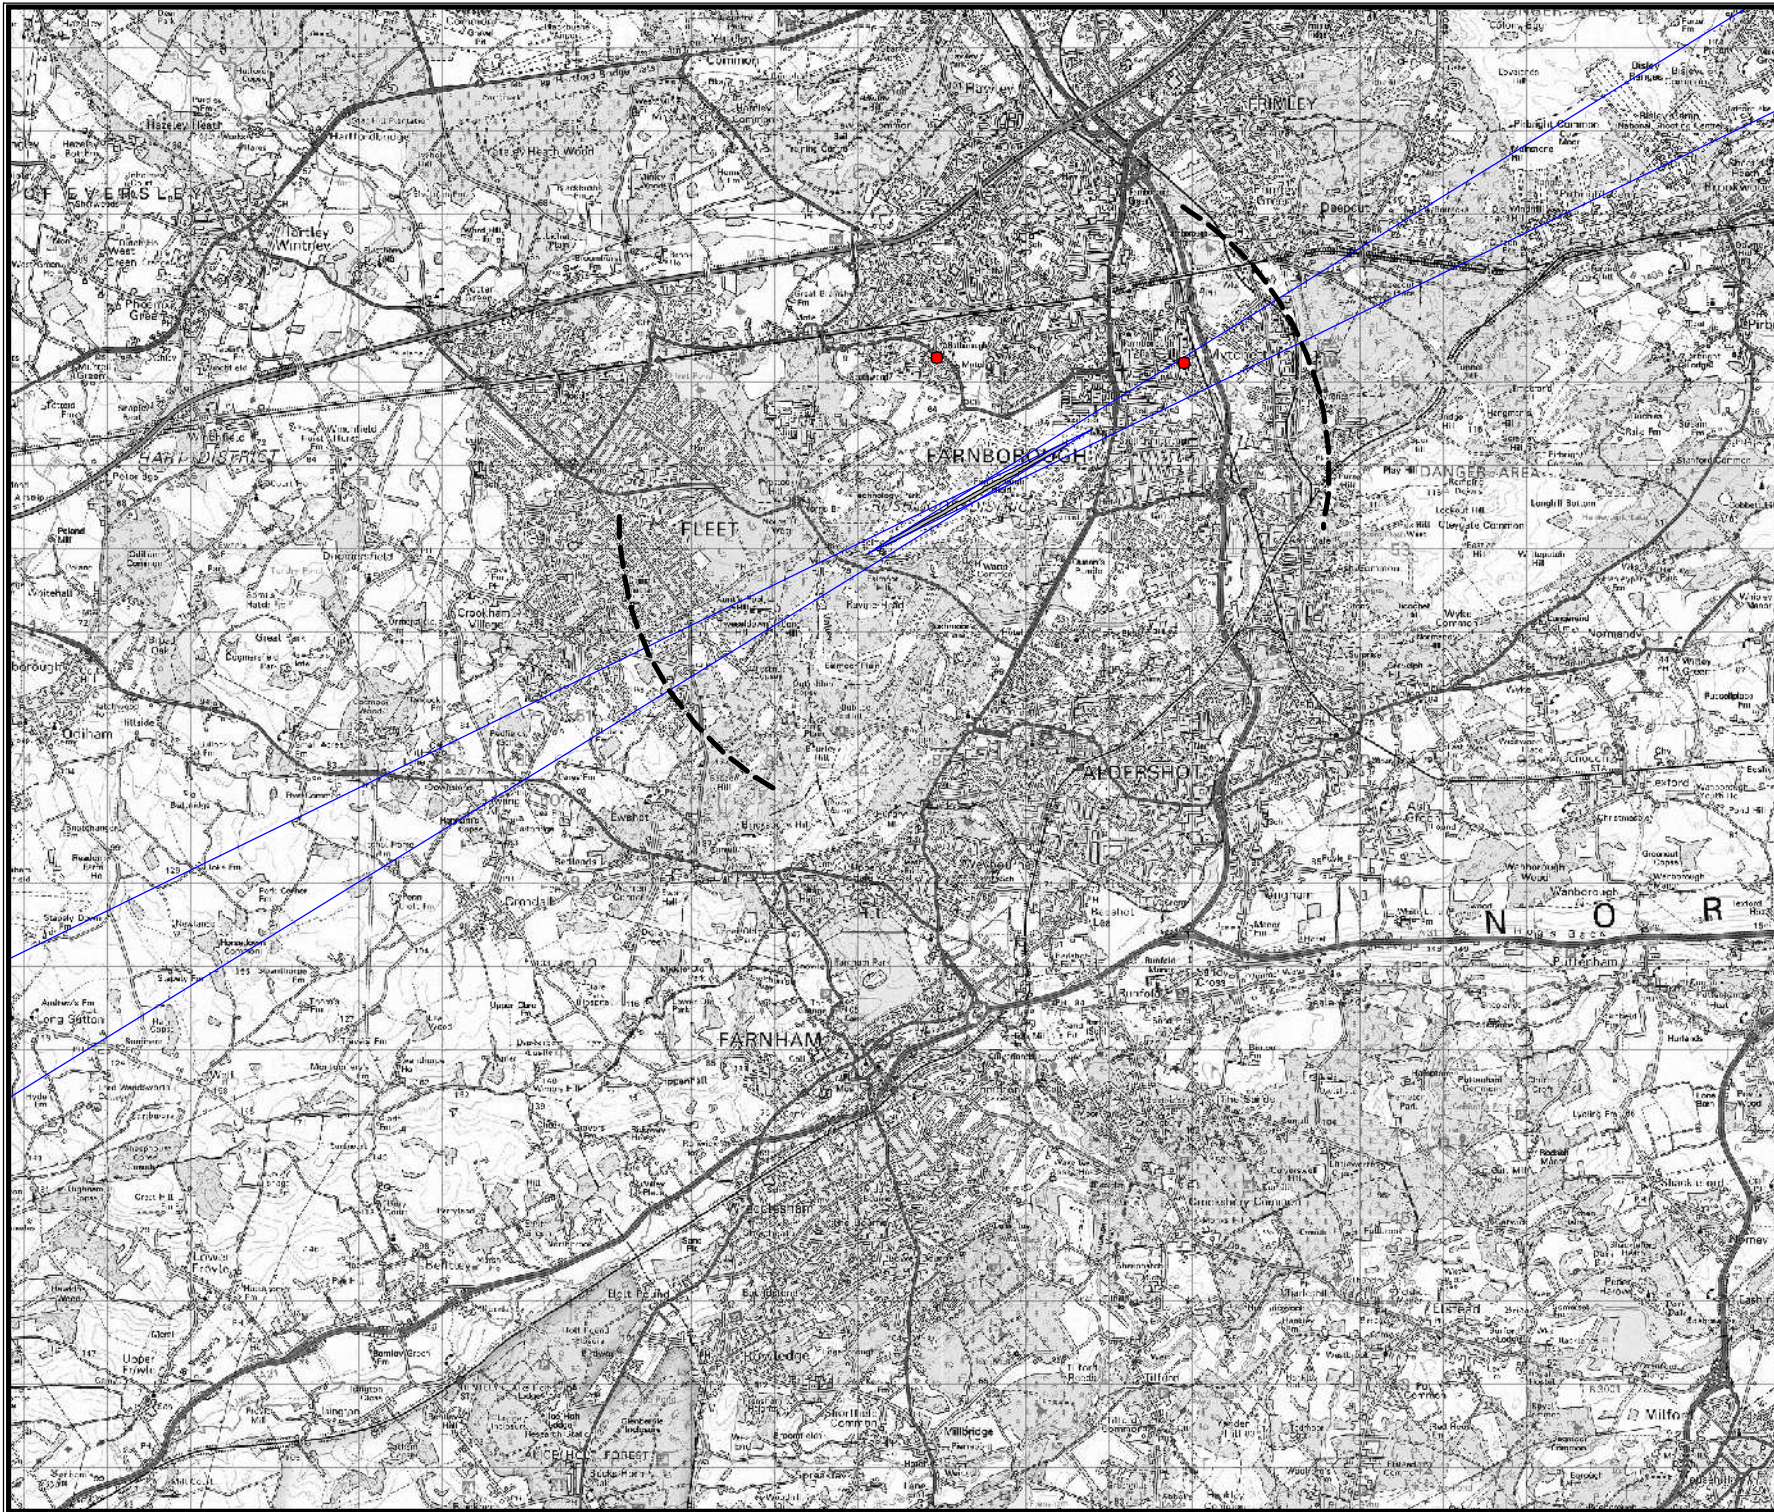

Complaints are represented by a graduated symbol, example sizes below:

--- 2nm from DME
— ILS Course Sector

The following complaints were registered at locations beyond the boundaries of this map:
2 from GU34 5
1 from GU21 2

Revisions

TAG Farnborough Airport Ltd
Farnborough
Hampshire
GU14 6XA

Based upon the 2013 Ordnance Survey Mastermap digital data product with the permission of the Ordnance Survey on behalf of The Controller of Her Majesty's Stationary Office, © Crown Copyright All rights reserved. TAG Farnborough Airport 100036221

Scale@A4	Date	Drawn by
1:90600	07/02/18	DB

Title
Complaints by Postcode
Nov 17

Drawing No.	Rev No.
GN TG A OP 2794	A
File