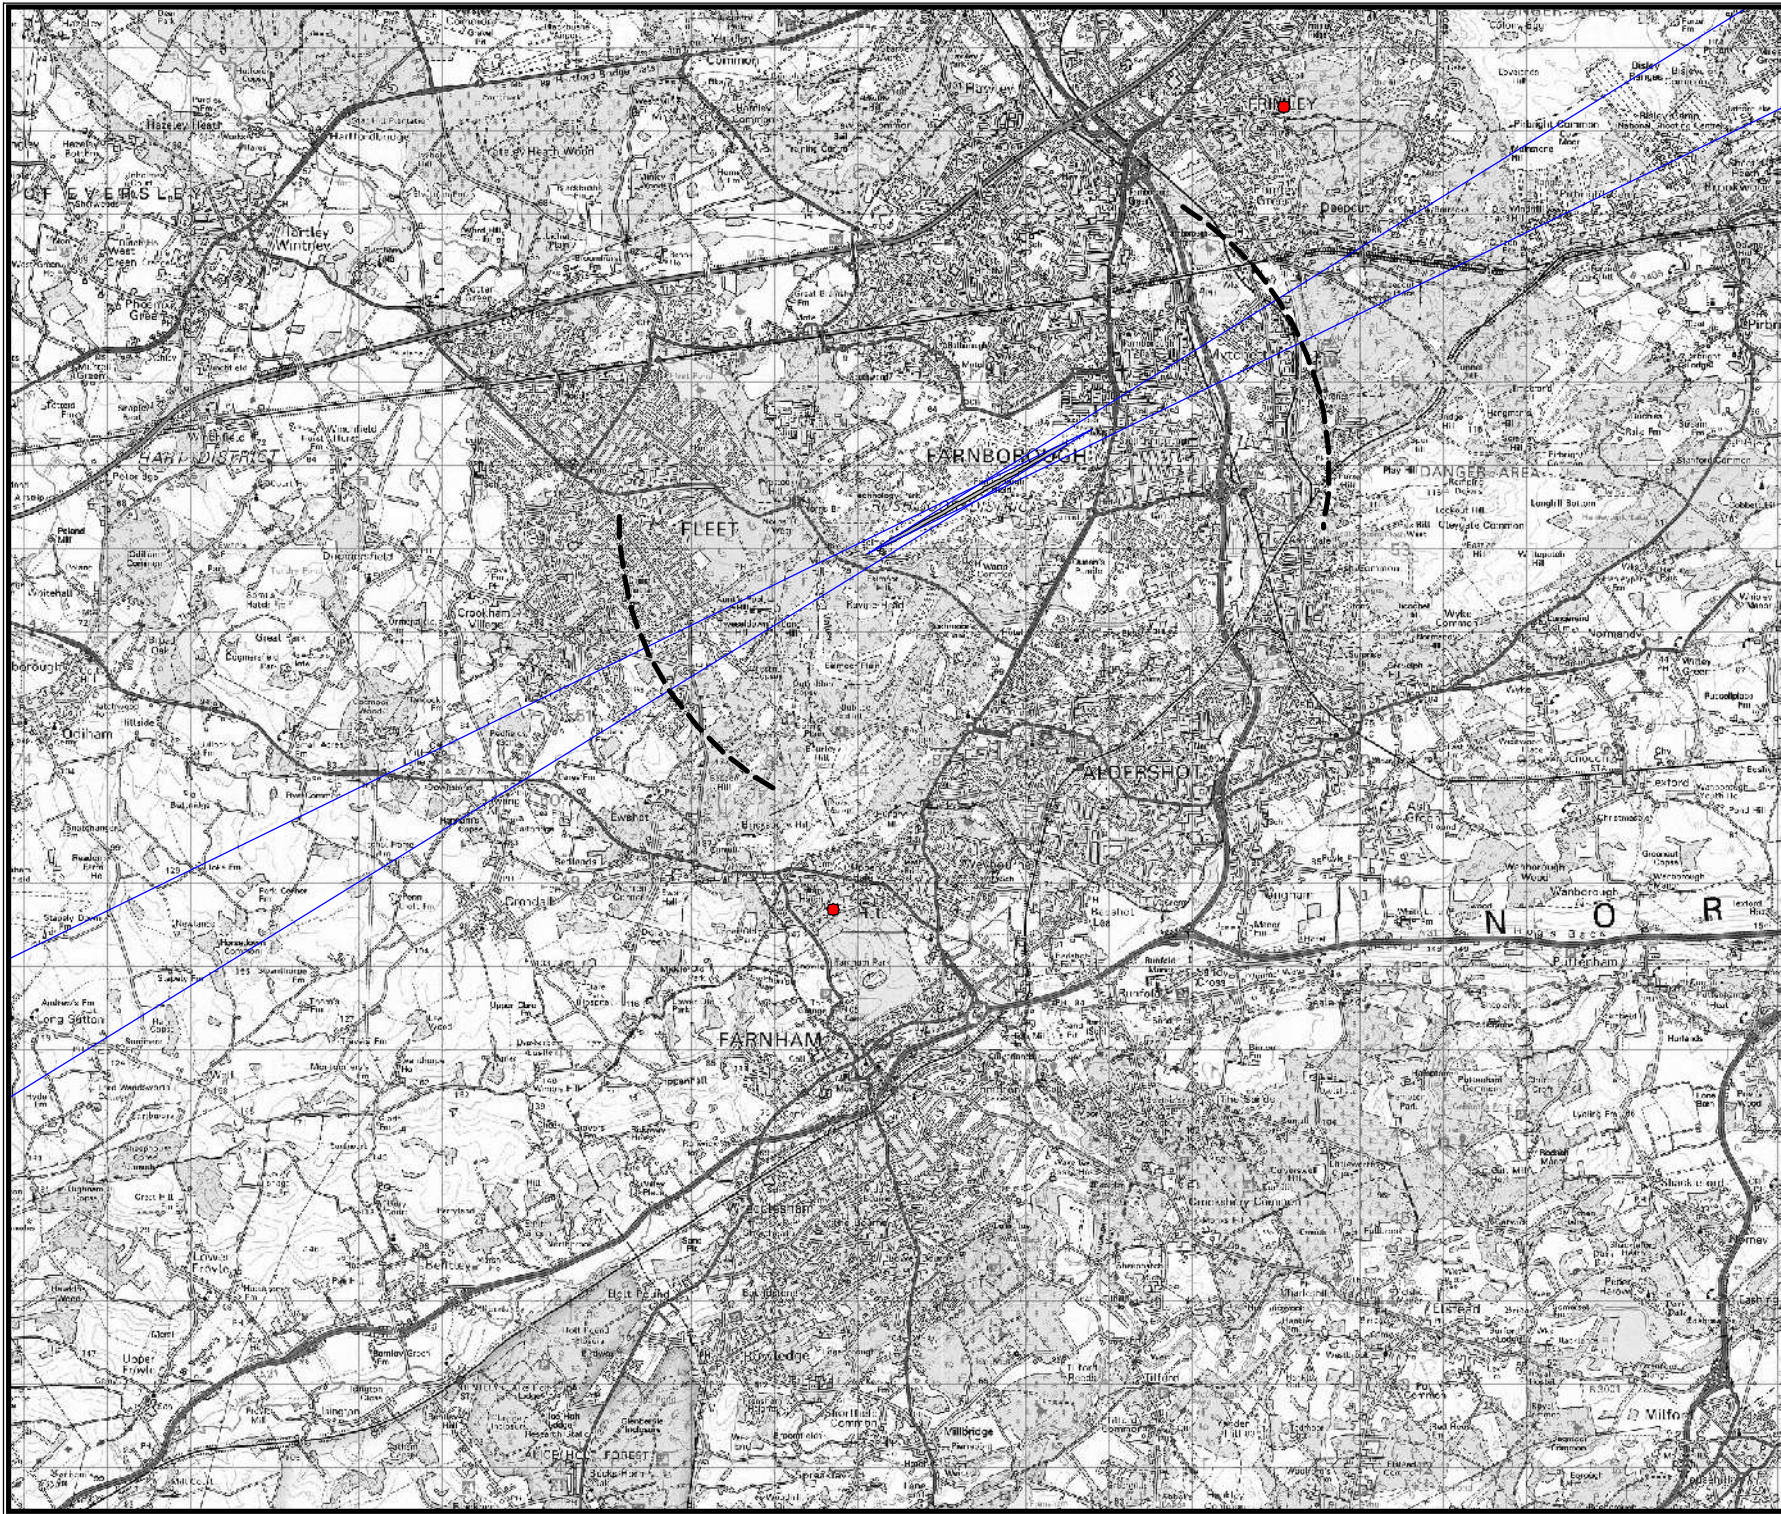

Complaints are represented by a graduated symbol, example sizes below:

2nm from DME
ILS Course Sector

Revisions

TAG Farnborough Airport Ltd
Farnborough
Hampshire
GU14 6XA

Based upon the 2013 Ordnance Survey Mastermap digital data product with the permission of the Ordnance Survey on behalf of The Controller of Her Majesty's Stationary Office, © Crown Copyright All rights reserved. TAG Farnborough Airport 100036221

Scale@A4	Date	Drawn by
1:90600	07/02/18	DB

Title

Complaints by Postcode
Dec 17

Drawing No.	Rev No.
GN TG A OP 2795	A

File