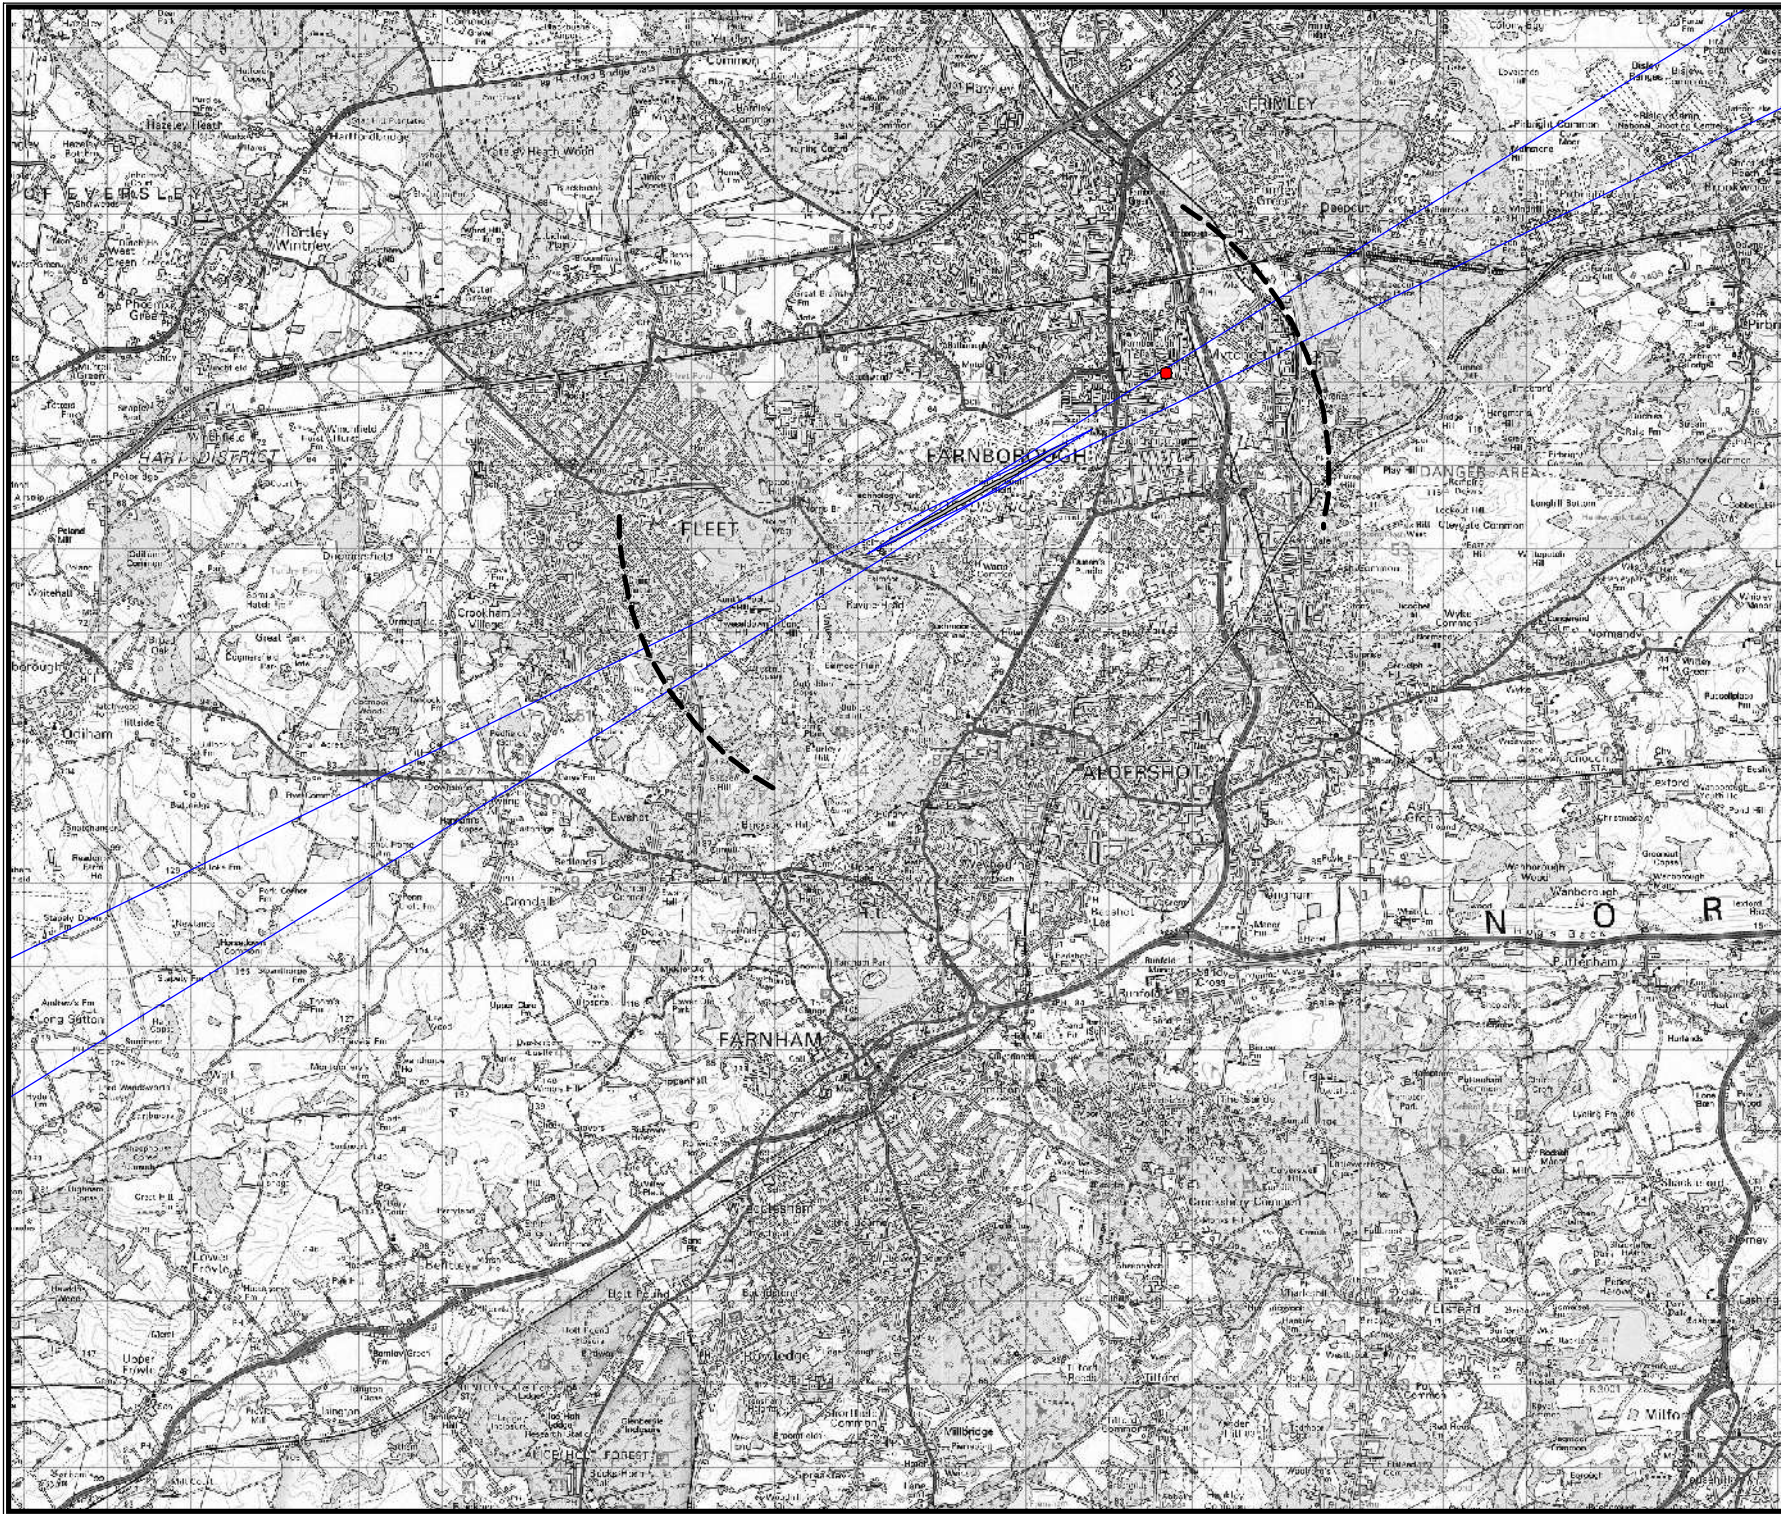

Complaints are represented by a graduated symbol, example sizes below:

--- 2nm from DME
— ILS Course Sector

2 additional complaints were received from undisclosed postcodes

Revisions

TAG Farnborough Airport Ltd
Farnborough
Hampshire
GU14 6XA

Scale@A4	Date	Drawn by
1:90600	07/02/18	DB

Title
Complaints by Postcode
Jan 18

Drawing No.	Rev No.
GN TG A OP 2796	A

File