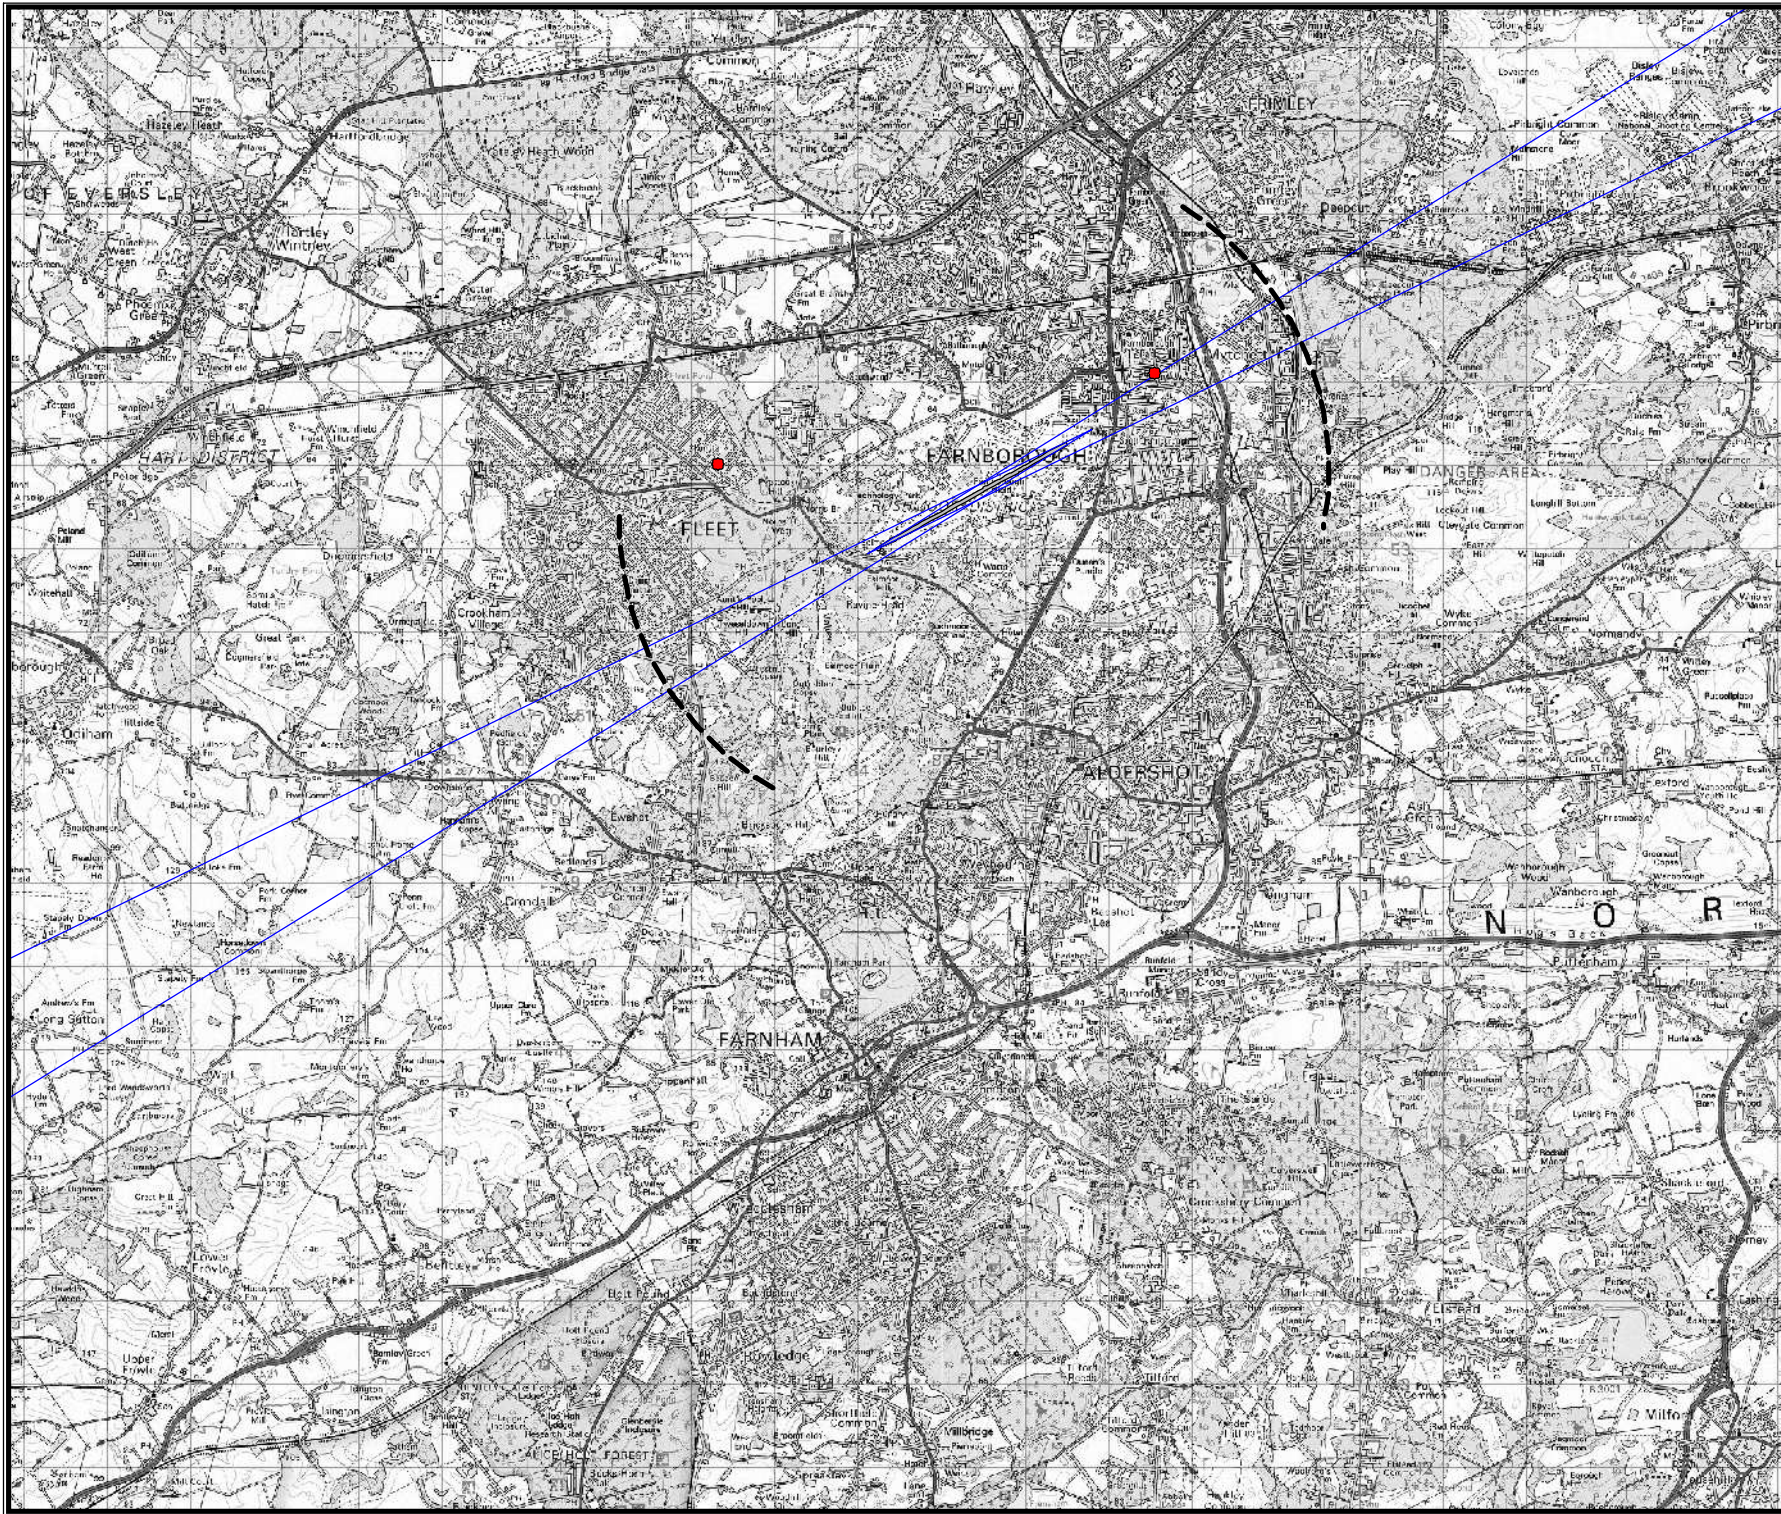

Complaints are represented by a graduated symbol, example sizes below:

--- 2nm from DME
— ILS Course Sector

The following complaint was registered at locations beyond the boundaries of this map:
1 from RG24 7

Revisions

TAG Farnborough Airport Ltd
Farnborough
Hampshire
GU14 6XA

Based upon the 2013 Ordnance Survey Mastermap digital data product with the permission of the Ordnance Survey on behalf of The Controller of Her Majesty's Stationary Office, © Crown Copyright All rights reserved. TAG Farnborough Airport 100036221

Scale@A4	Date	Drawn by
1:90600	15/06/18	DB

Title
Complaints by Postcode
Apr 18

Drawing No.	Rev No.
GN TG A OP 2856	A

File