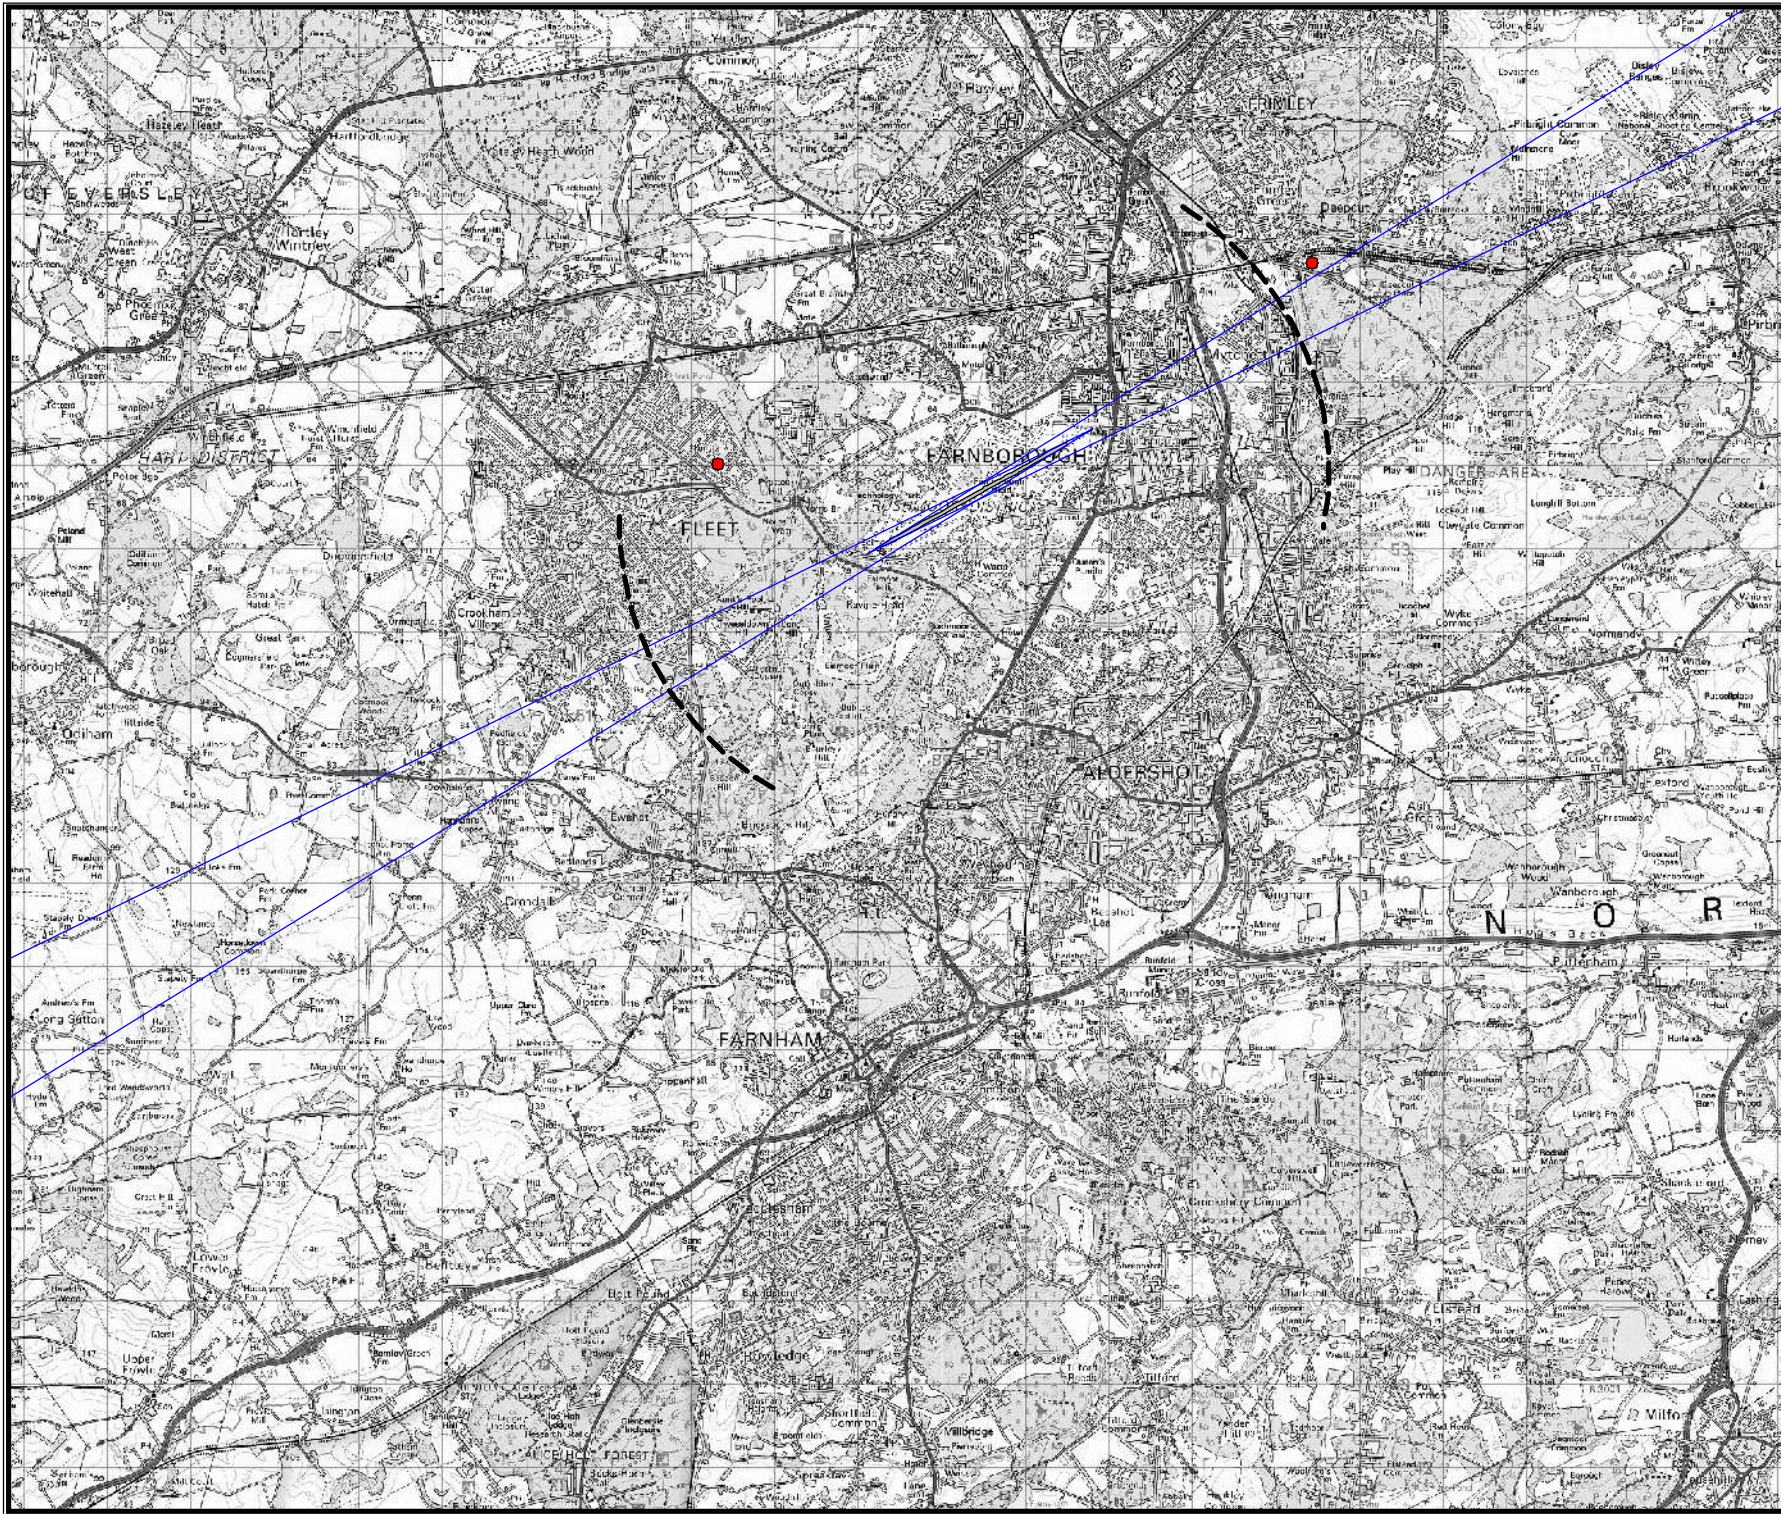

Complaints are represented by a graduated symbol, example sizes below:

--- 2nm from DME
— ILS Course Sector

The following complaints were registered at locations beyond the boundaries of this map:
RG26 3, GU15 2

Revisions

TAG Farnborough Airport Ltd
Farnborough
Hampshire
GU14 6XA

Based upon the 2013 Ordnance Survey Mastermap digital data product with the permission of the Ordnance Survey on behalf of The Controller of Her Majesty's Stationary Office, © Crown Copyright All rights reserved. TAG Farnborough Airport 100036221

Scale@A4	Date	Drawn by
1:90600	15/06/18	DB

Title
Complaints by Postcode
Mar 18

Drawing No.	Rev No.
GN TG A OP 2855	A

File