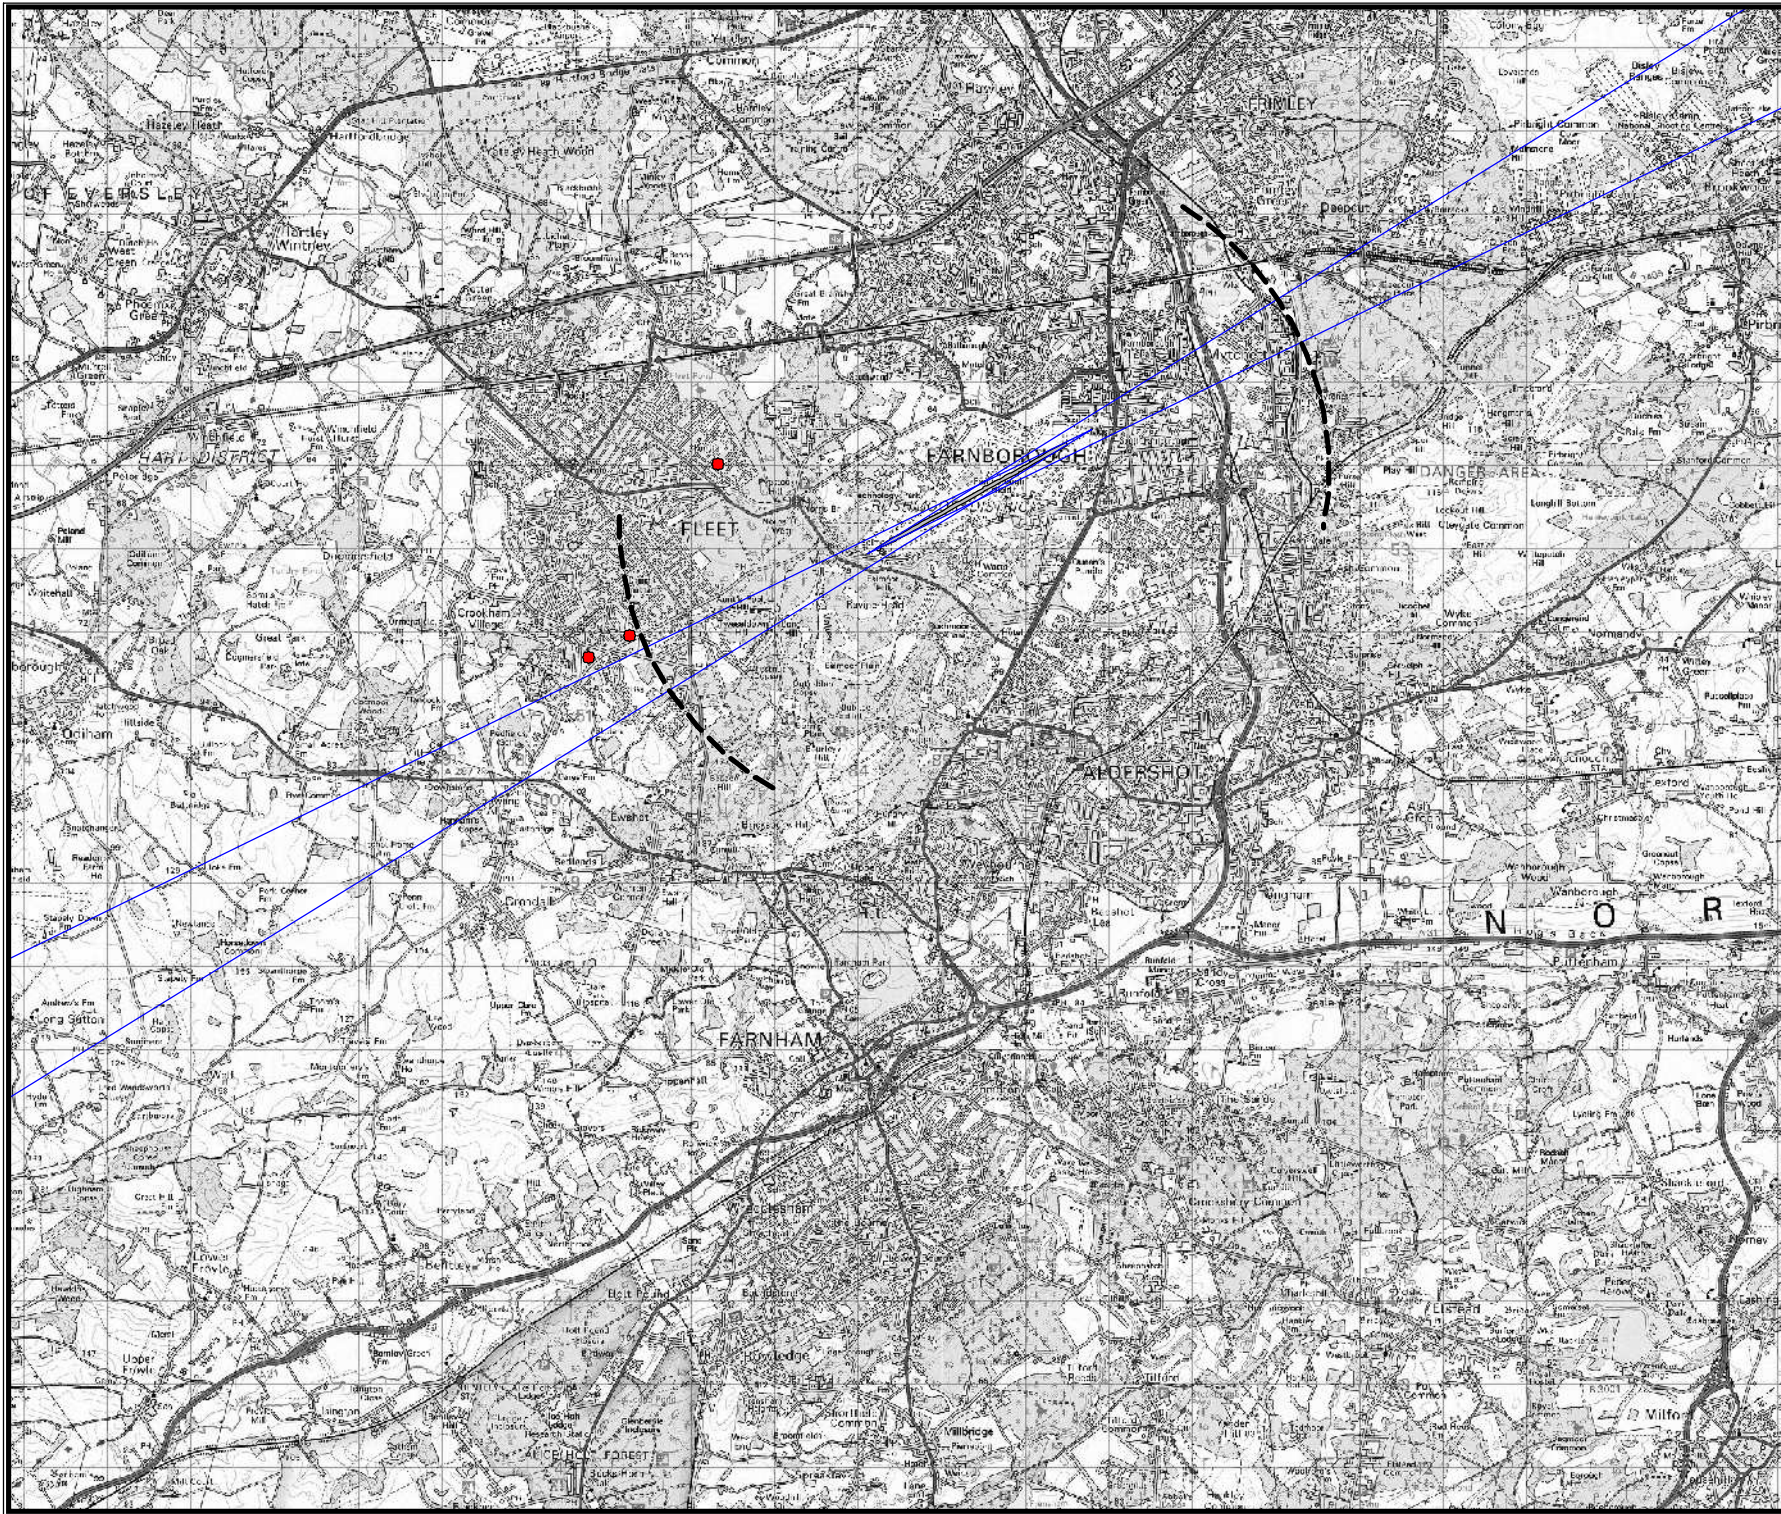

Complaints are represented by a graduated symbol, example sizes below:

--- 2nm from DME
— ILS Course Sector

The following complaints were registered at locations beyond the boundaries of this map:
GU10 2, RG29 1

1 additional complaint was received from an undisclosed postcode

Revisions

TAG Farnborough Airport Ltd
Farnborough
Hampshire
GU14 6XA

Based upon the 2013 Ordnance Survey Mastermap digital data product with the permission of the Ordnance Survey on behalf of The Controller of Her Majesty's Stationary Office, © Crown Copyright All rights reserved. TAG Farnborough Airport 100036221

Scale@A4	Date	Drawn by
1:90600	15/06/18	DB

Title
Complaints by Postcode
May 18

Drawing No.	Rev No.
GN TG A OP 2857	A
File