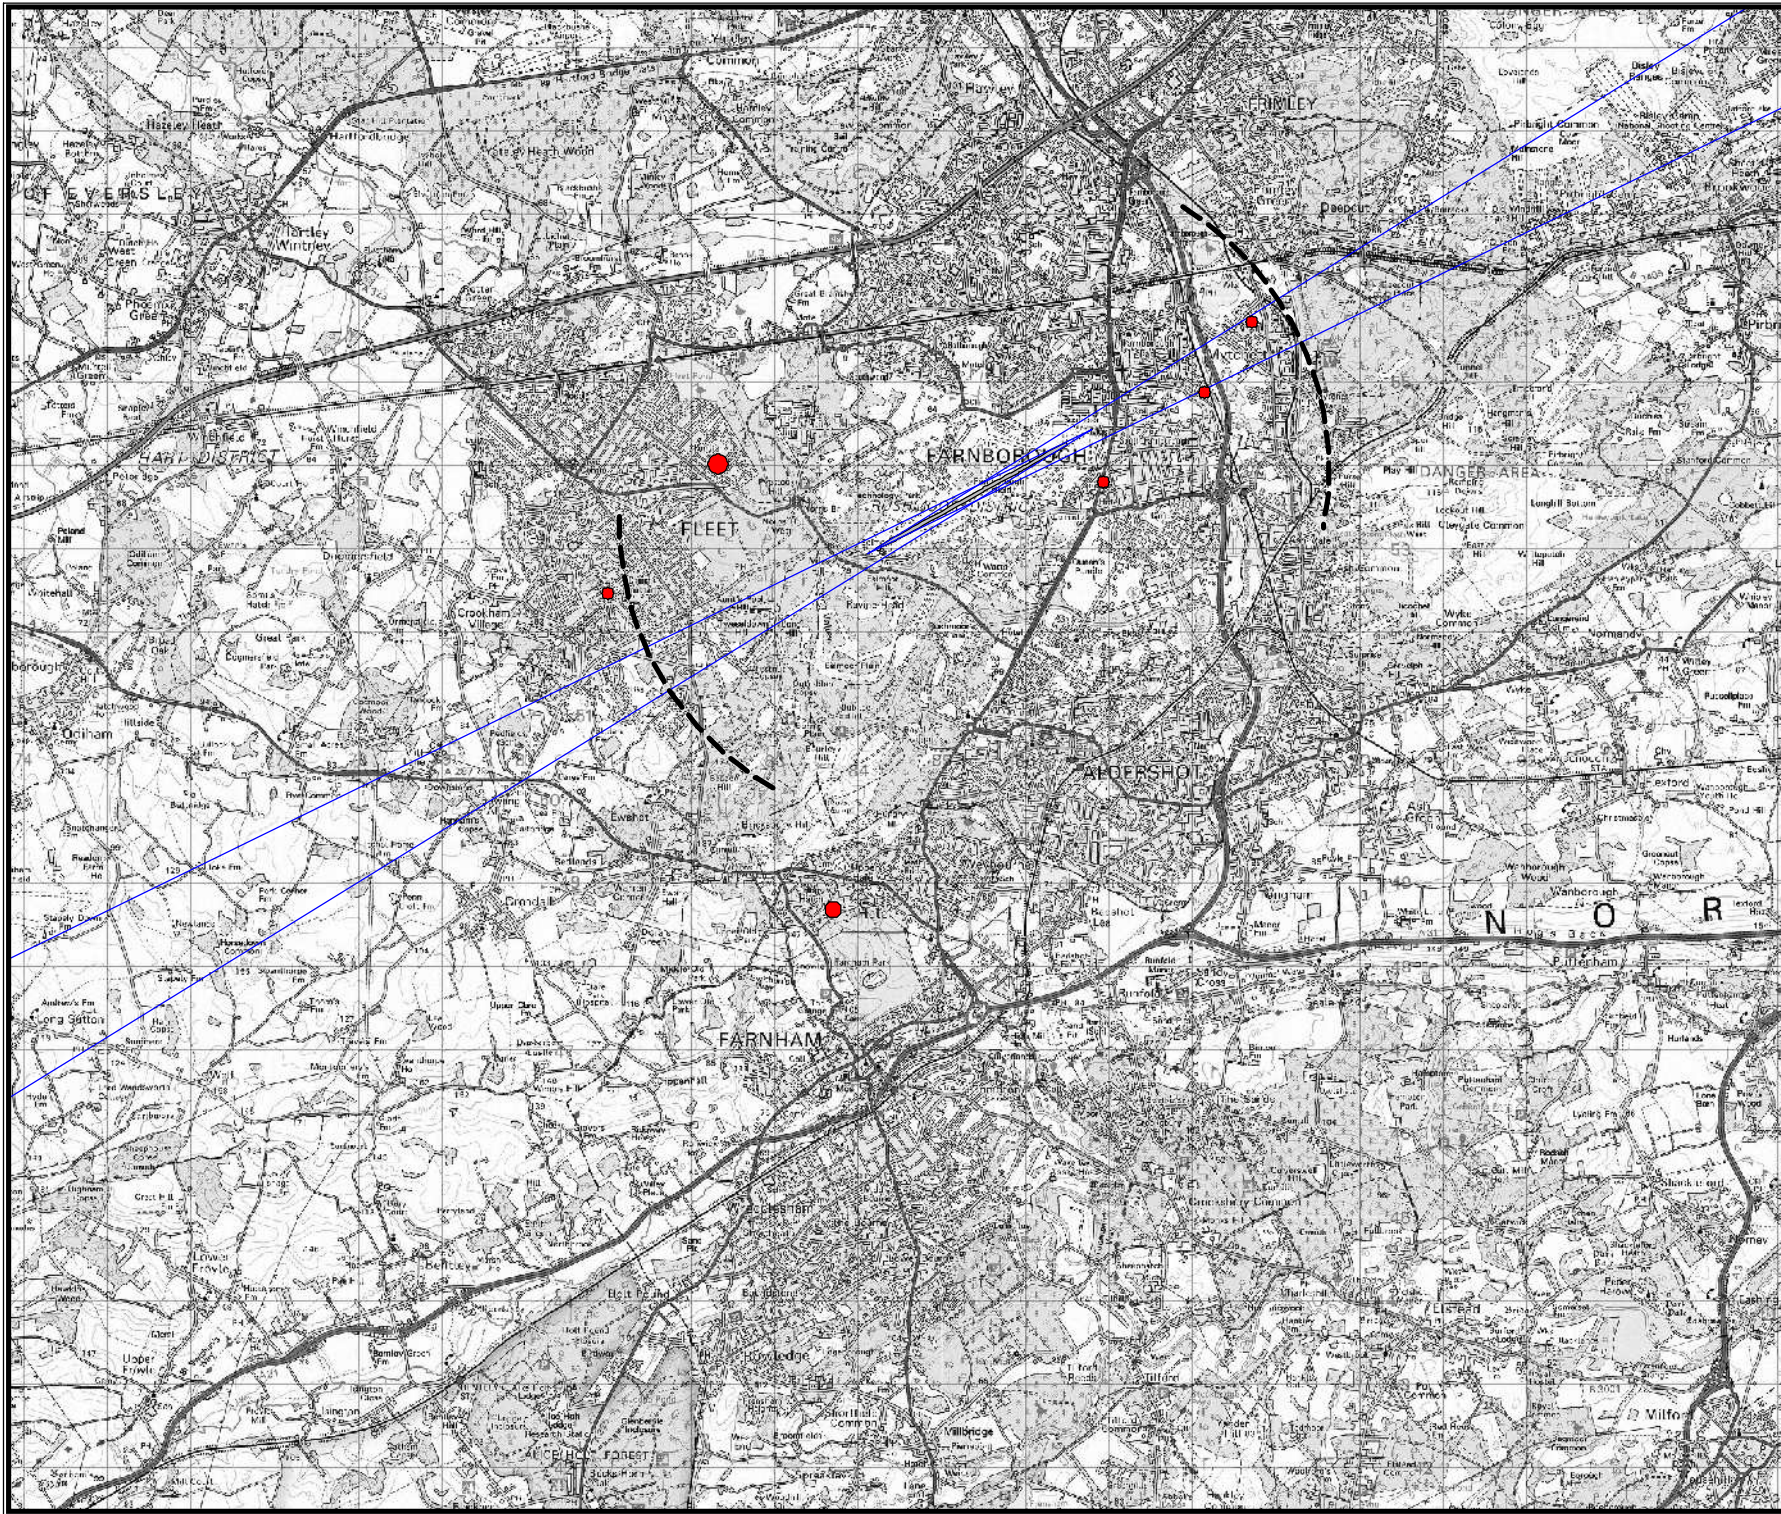

Complaints are represented by a graduated symbol, example sizes below:

--- 2nm from DME
--- ILS Course Sector

The following complaints were registered at locations beyond the boundaries of this map:
GU35 8

Revisions

TAG Farnborough Airport Ltd
Farnborough
Hampshire
GU14 6XA

Based upon the 2013 Ordnance Survey Mastermap digital data product with the permission of the Ordnance Survey on behalf of The Controller of Her Majesty's Stationary Office, © Crown Copyright All rights reserved. TAG Farnborough Airport 100036221

Scale@A4	Date	Drawn by
1:90600	31/10/18	DB

Title
Complaints by Postcode
Aug 18

Drawing No.	Rev No.
GN TG A OP 2902	A
File