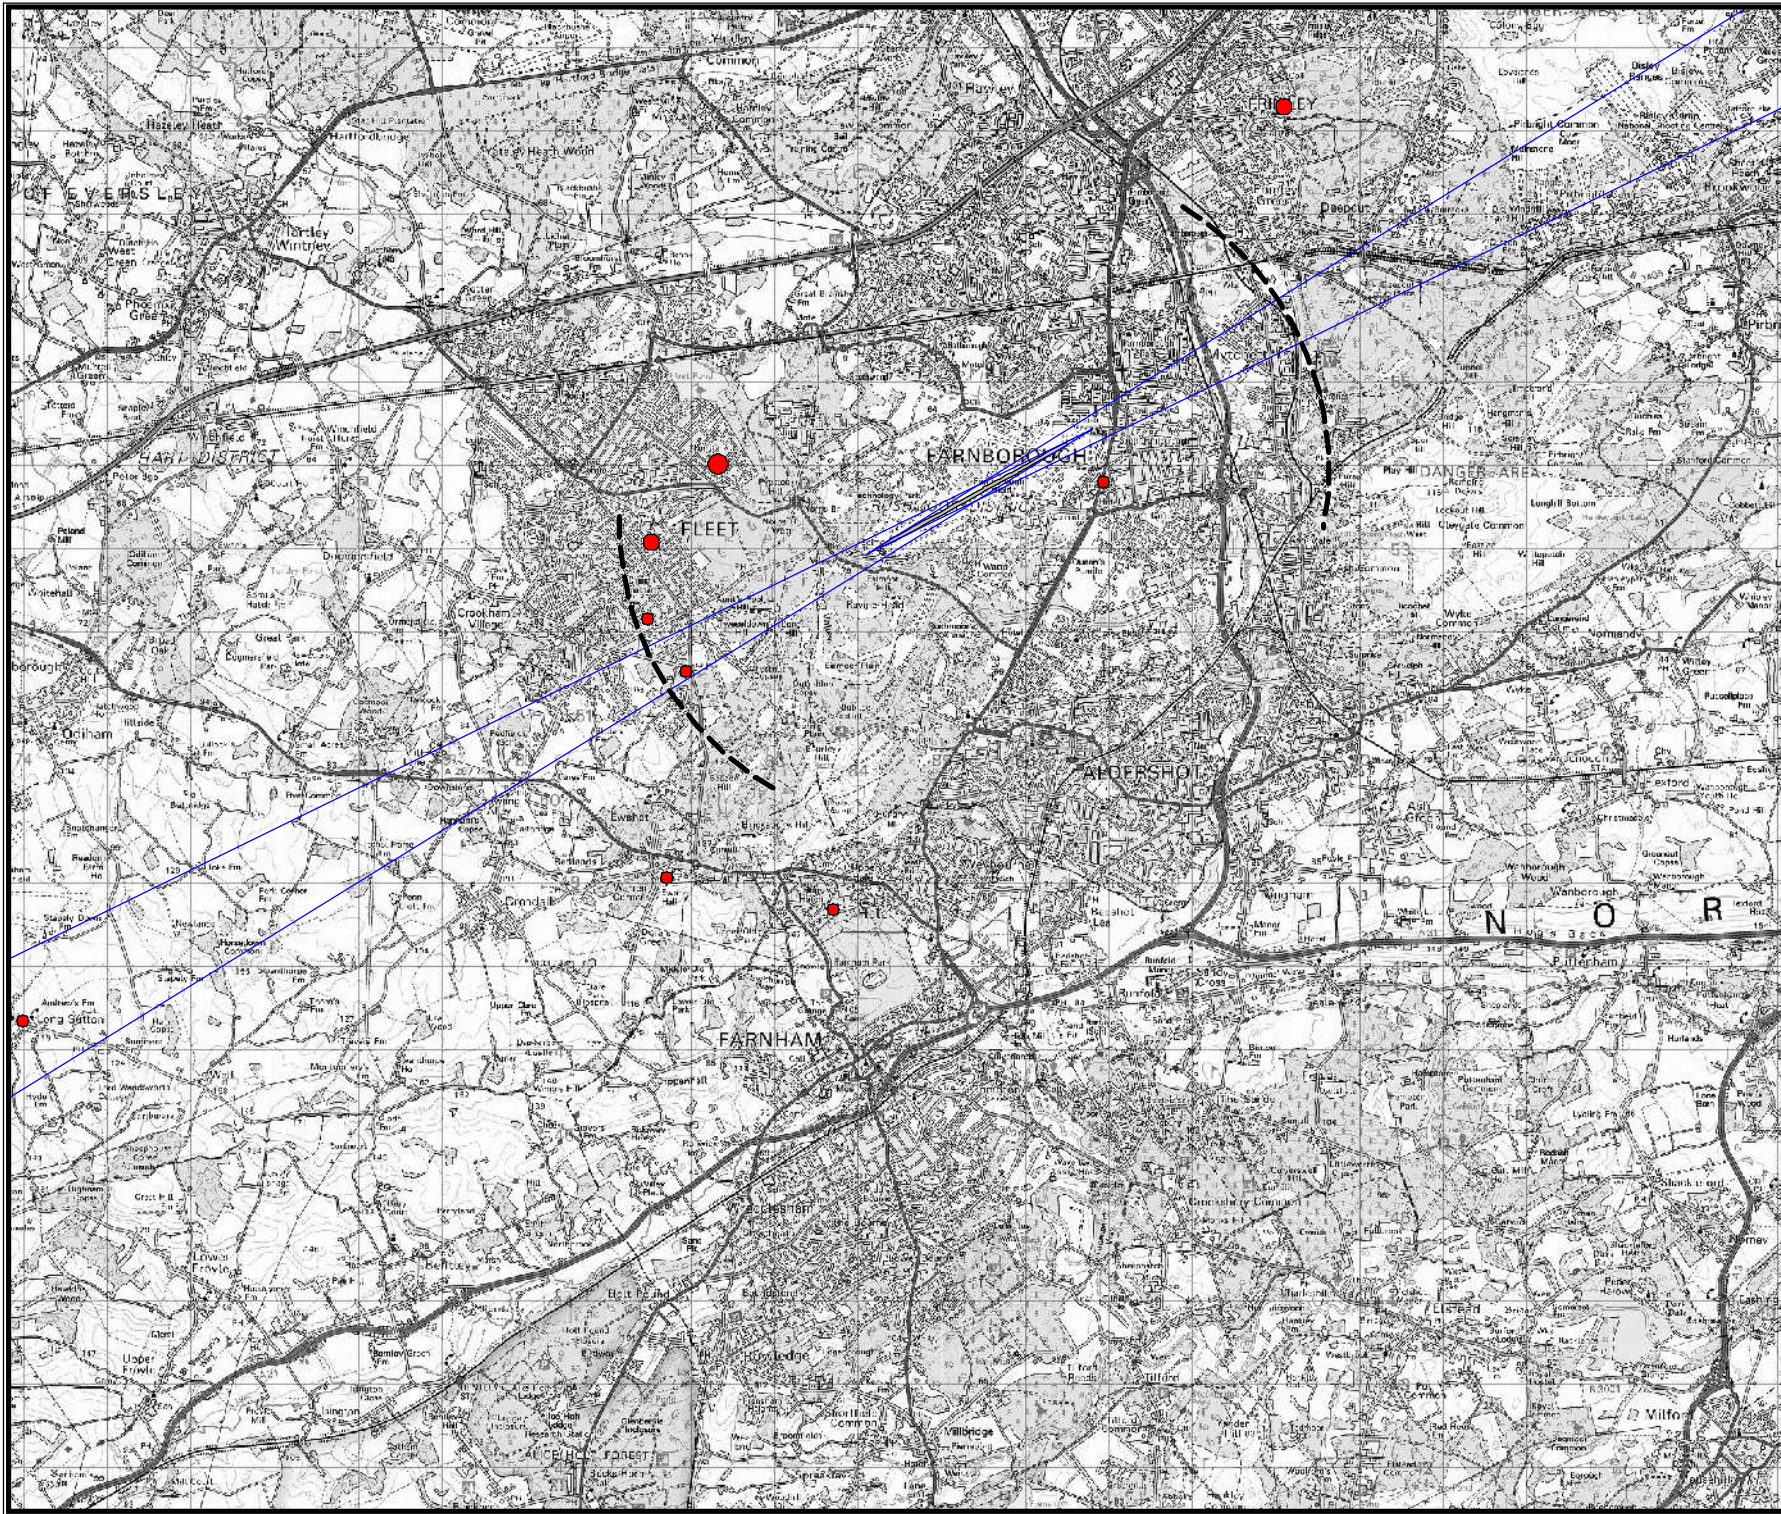

Complaints are represented by a graduated symbol, example sizes below:

20
10
2

--- 2nm from DME
— ILS Course Sector

The following complaints were registered at locations beyond the boundaries of this map:
GU35 9, GU34 4,
GU35 9

Revisions

TAG Farnborough Airport Ltd
Farnborough
Hampshire
GU14 6XA

Based upon the 2013 Ordnance Survey Mastermap digital data product with the permission of the Ordnance Survey on behalf of The Controller of Her Majesty's Stationary Office, © Crown Copyright All rights reserved. TAG Farnborough Airport 100036221

Scale@A4	Date	Drawn by
1:90600	31/10/18	DB

Title

Complaints by Postcode
Jul 18

Drawing No.	Rev No.
GN TG A OP 2901	A

File