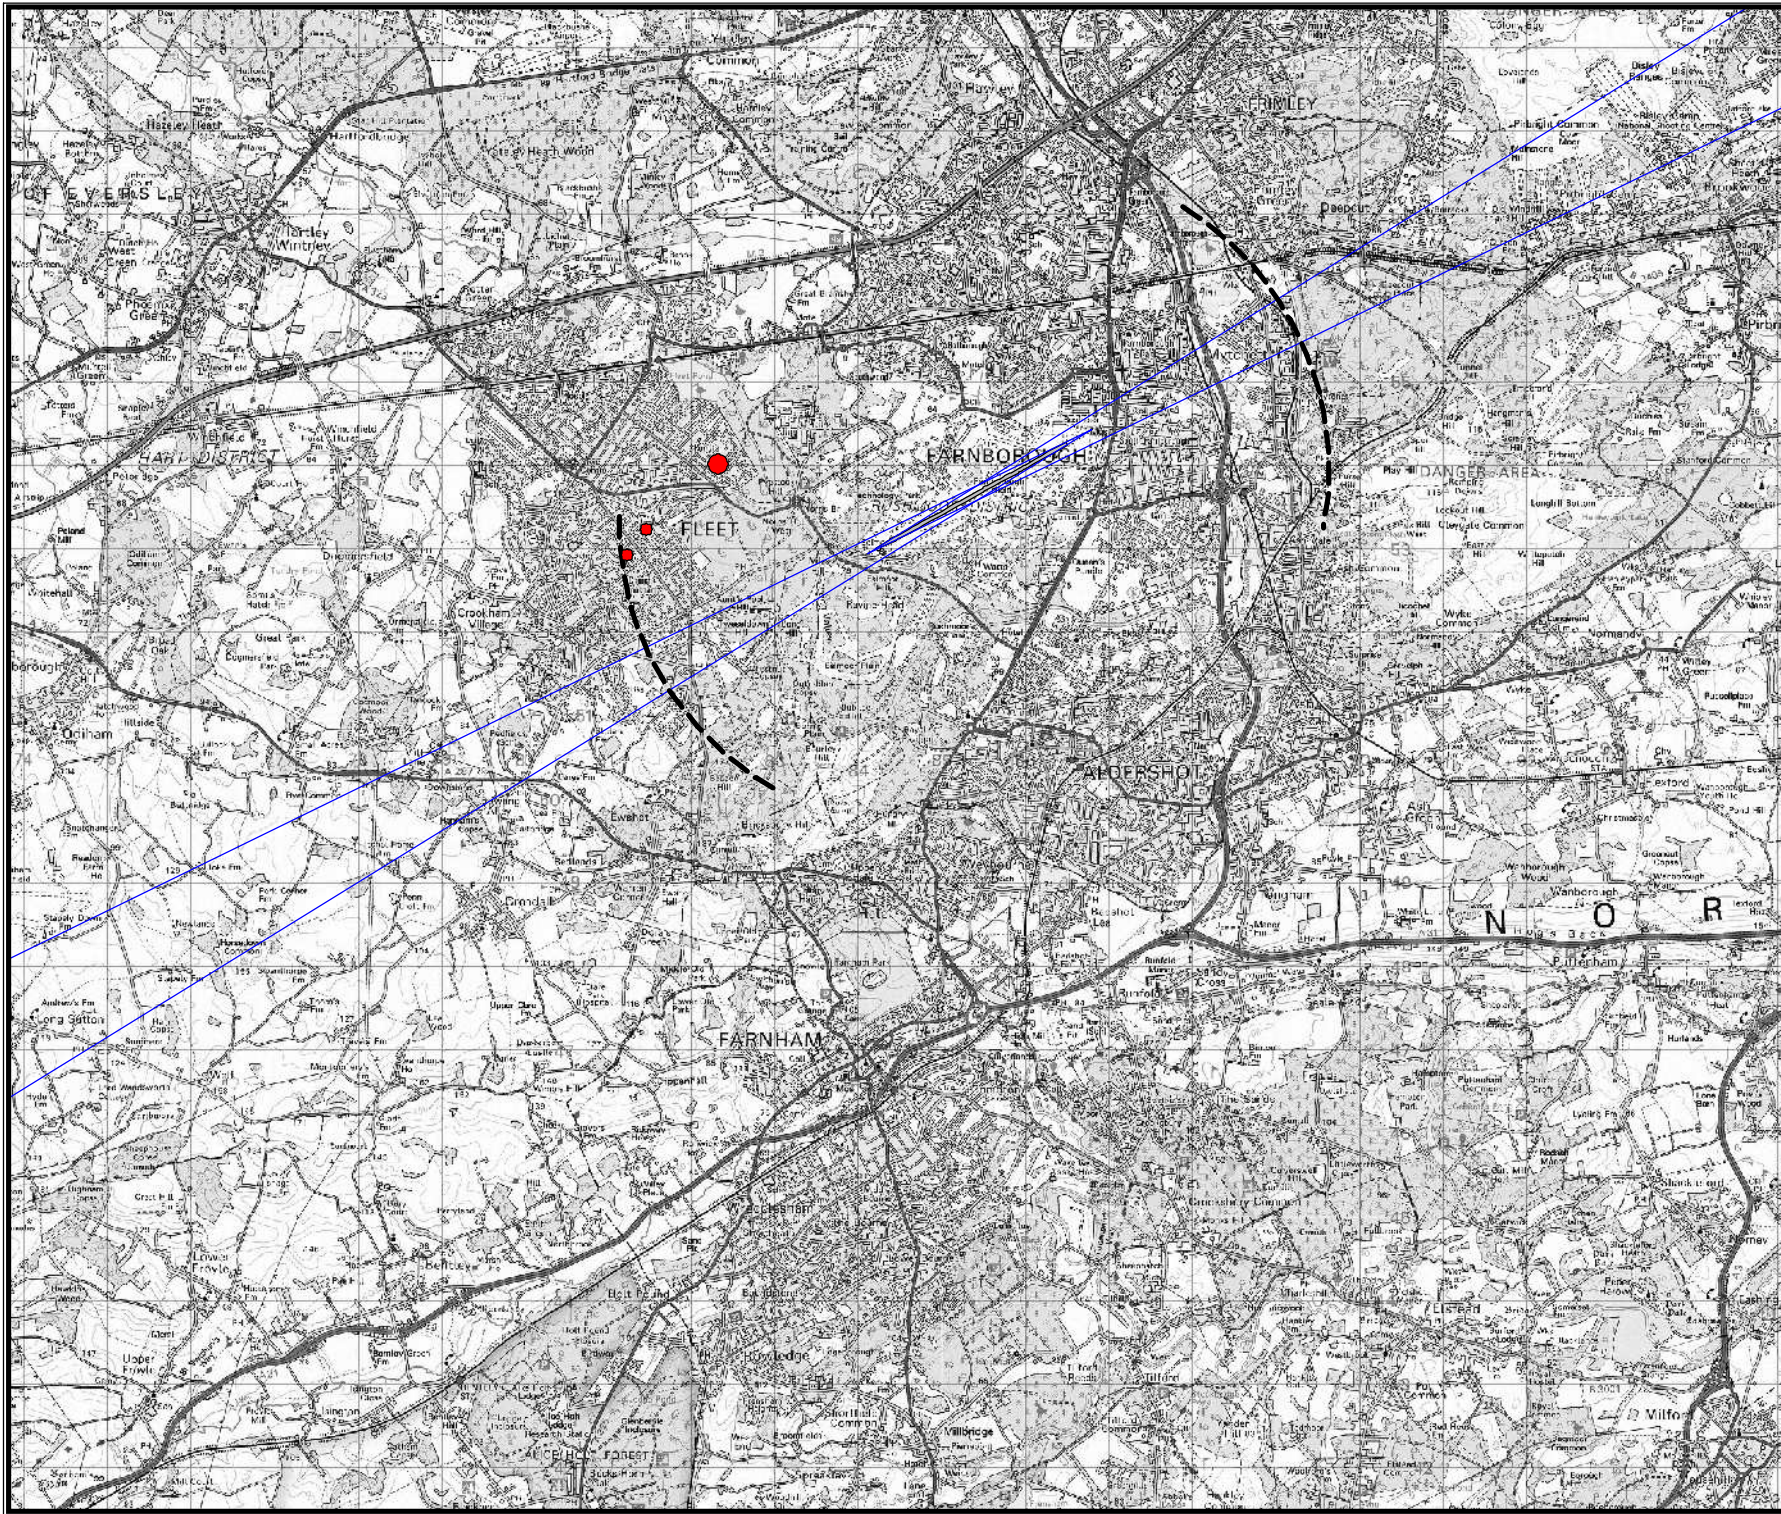

Complaints are represented by a graduated symbol, example sizes below:

--- 2nm from DME
--- ILS Course Sector

Revisions

TAG Farnborough Airport Ltd
Farnborough
Hampshire
GU14 6XA

Based upon the 2013 Ordnance Survey Mastermap digital data product with the permission of the Ordnance Survey on behalf of The Controller of Her Majesty's Stationary Office, © Crown Copyright All rights reserved. TAG Farnborough Airport 100036221

Scale@A4	Date	Drawn by
1:90600	31/10/18	DB

Title
Complaints by Postcode
Sept 18

Drawing No.	Rev No.
GN TG A OP 2903	A

File