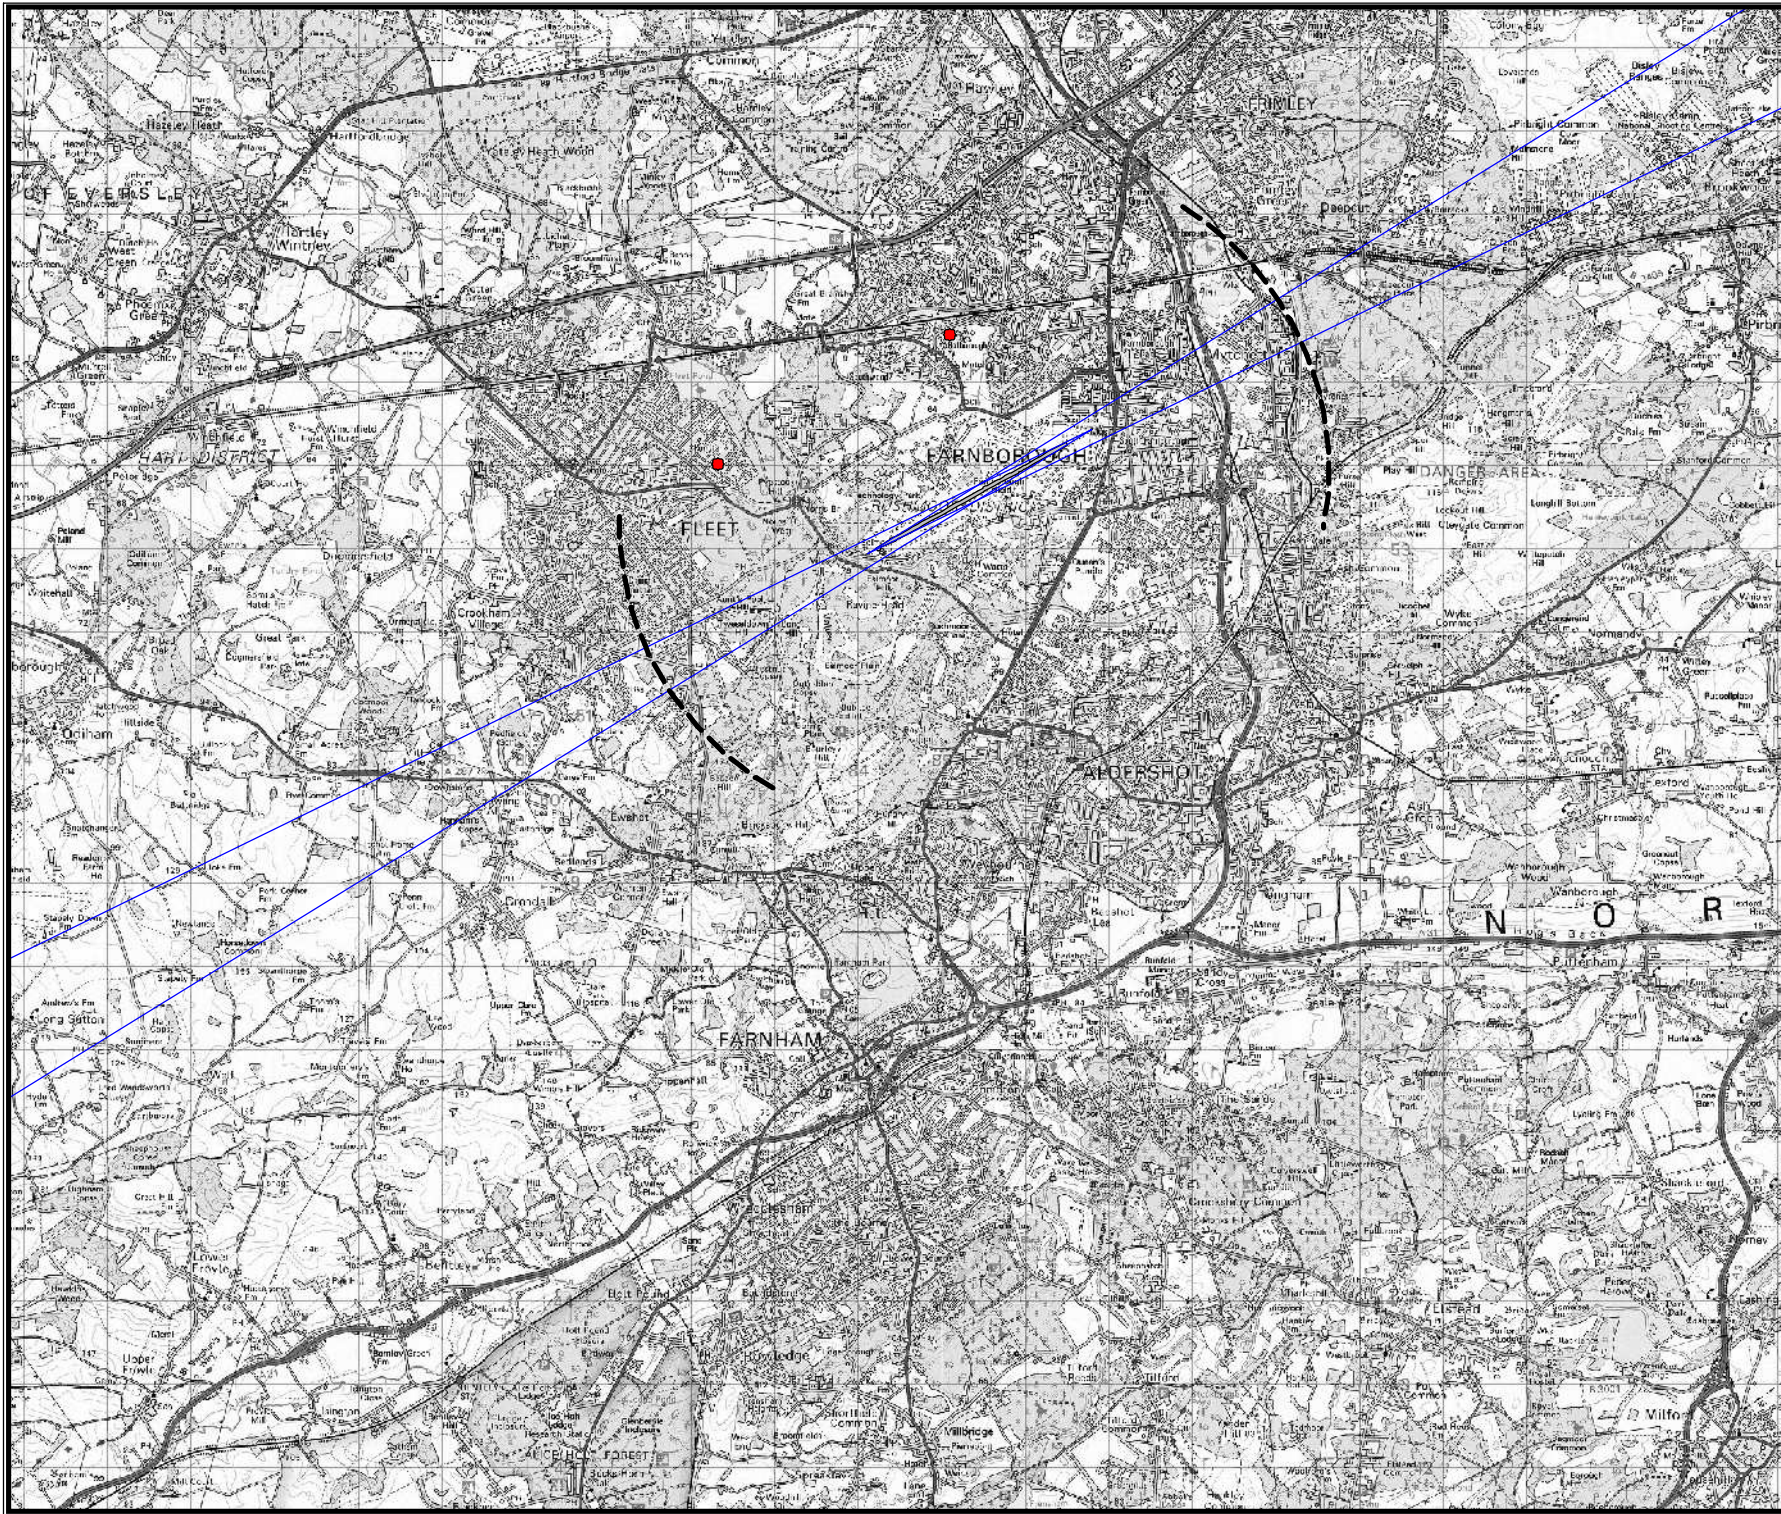

Complaints are represented by a graduated symbol, example sizes below:

20
10
2

--- 2nm from DME
— ILS Course Sector

Revisions

TAG Farnborough Airport Ltd
Farnborough
Hampshire
GU14 6XA

Based upon the 2013 Ordnance Survey Mastermap digital data product with the permission of the Ordnance Survey on behalf of The Controller of Her Majesty's Stationary Office, © Crown Copyright All rights reserved. TAG Farnborough Airport 100036221

Scale@A4	Date	Drawn by
1:90600	12/02/19	DB

Title
Complaints by Postcode
Jan 19

Drawing No.	Rev No.
GN TG A OP 2943	A

File