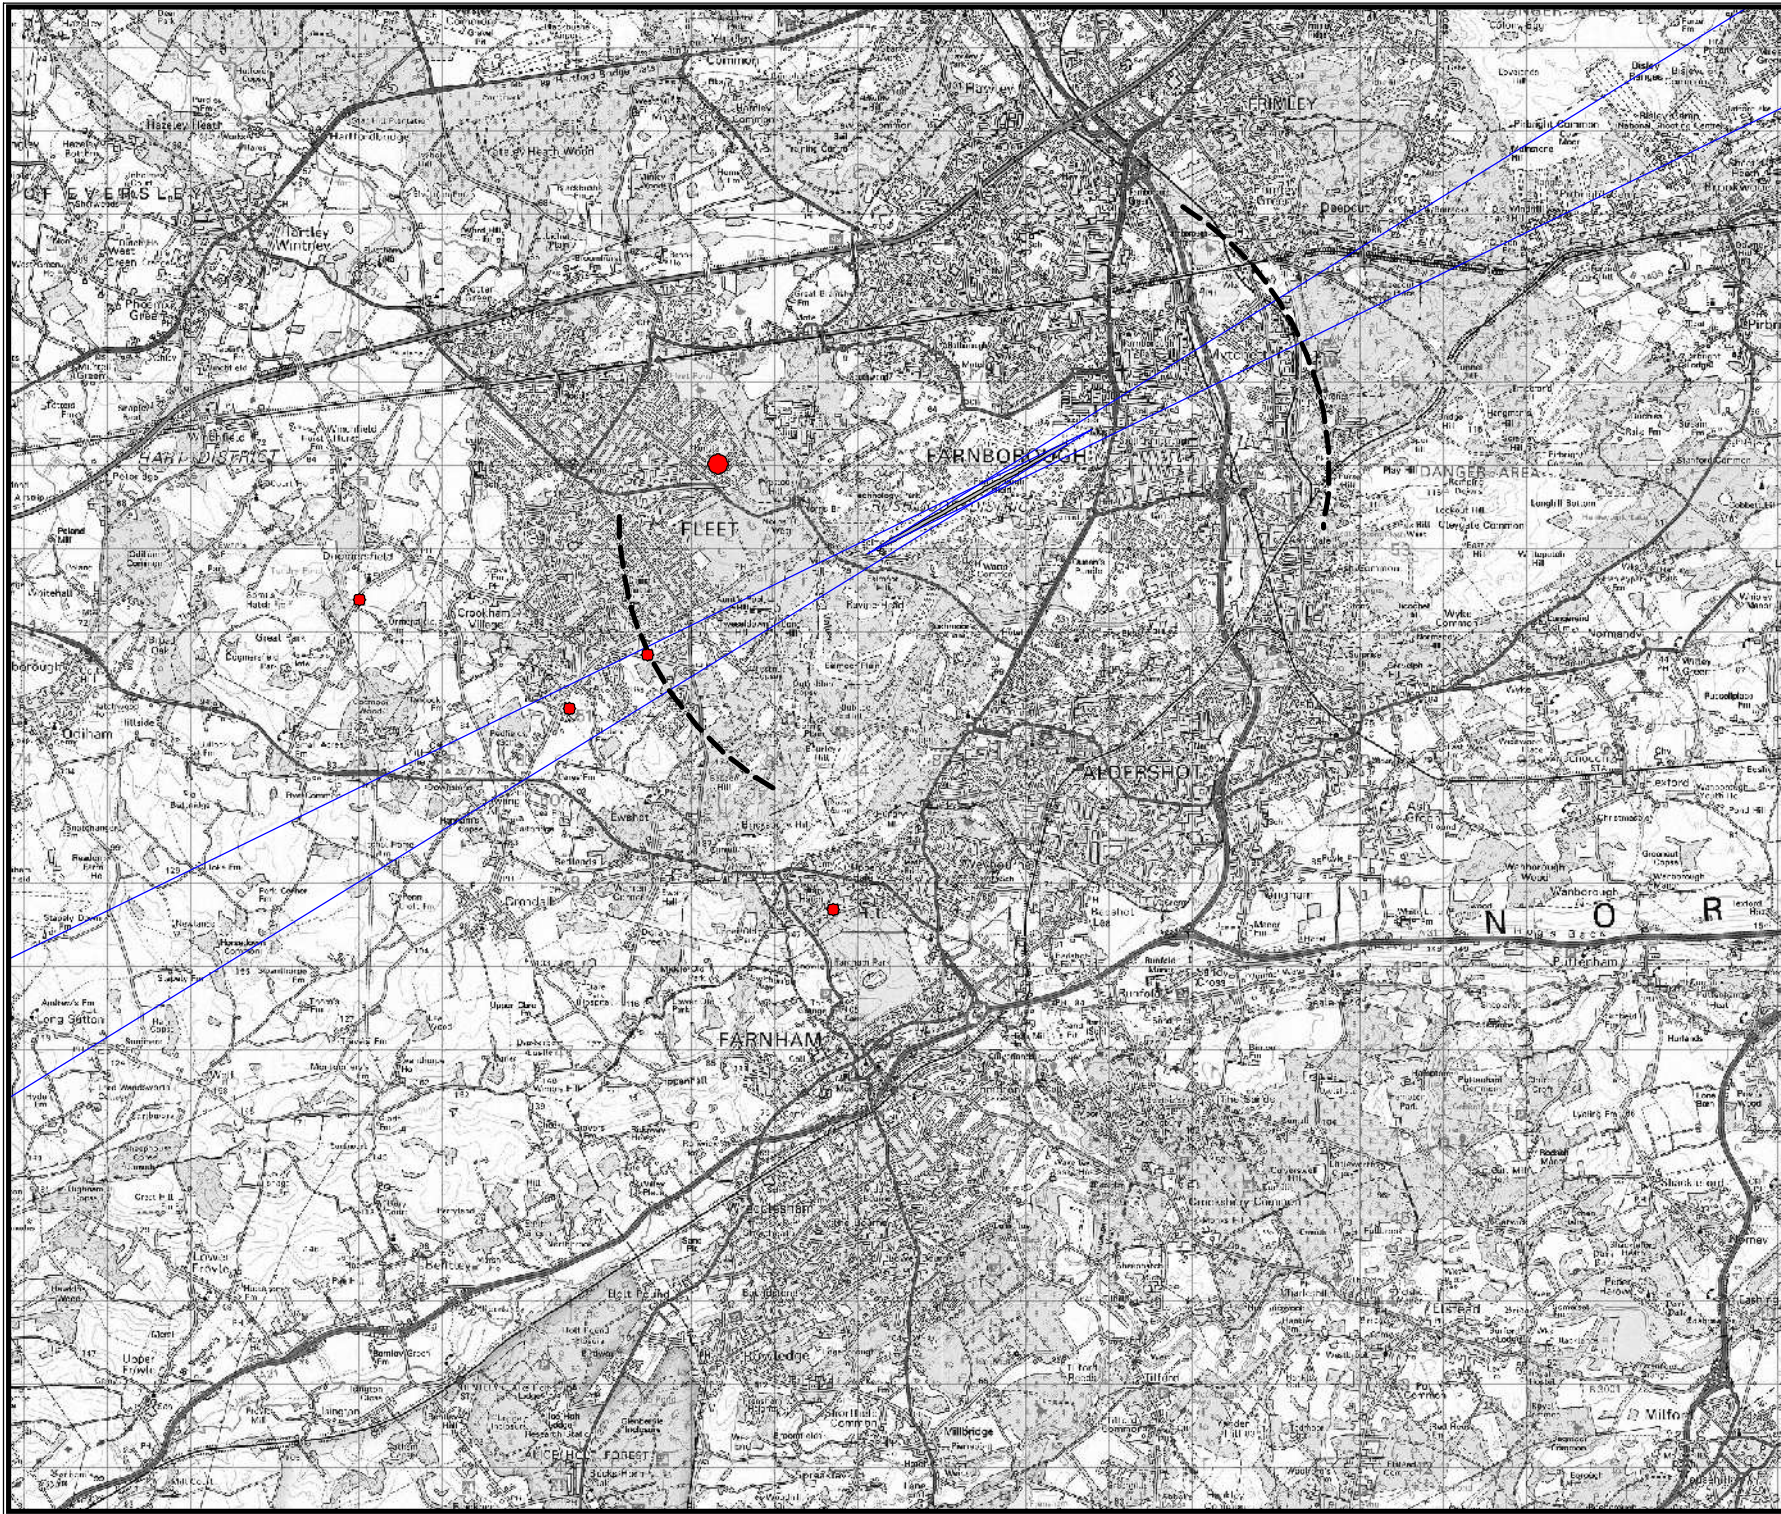

Complaints are represented by a graduated symbol, example sizes below:

--- 2nm from DME
--- ILS Course Sector

Revisions

TAG Farnborough Airport Ltd
Farnborough
Hampshire
GU14 6XA

Based upon the 2013 Ordnance Survey Mastermap digital data product with the permission of the Ordnance Survey on behalf of The Controller of Her Majesty's Stationary Office, © Crown Copyright All rights reserved. TAG Farnborough Airport 100036221

Scale@A4	Date	Drawn by
1:90600	12/02/19	DB

Title
Complaints by Postcode
Nov 18

Drawing No.	Rev No.
GN TG A OP 2941	A

File