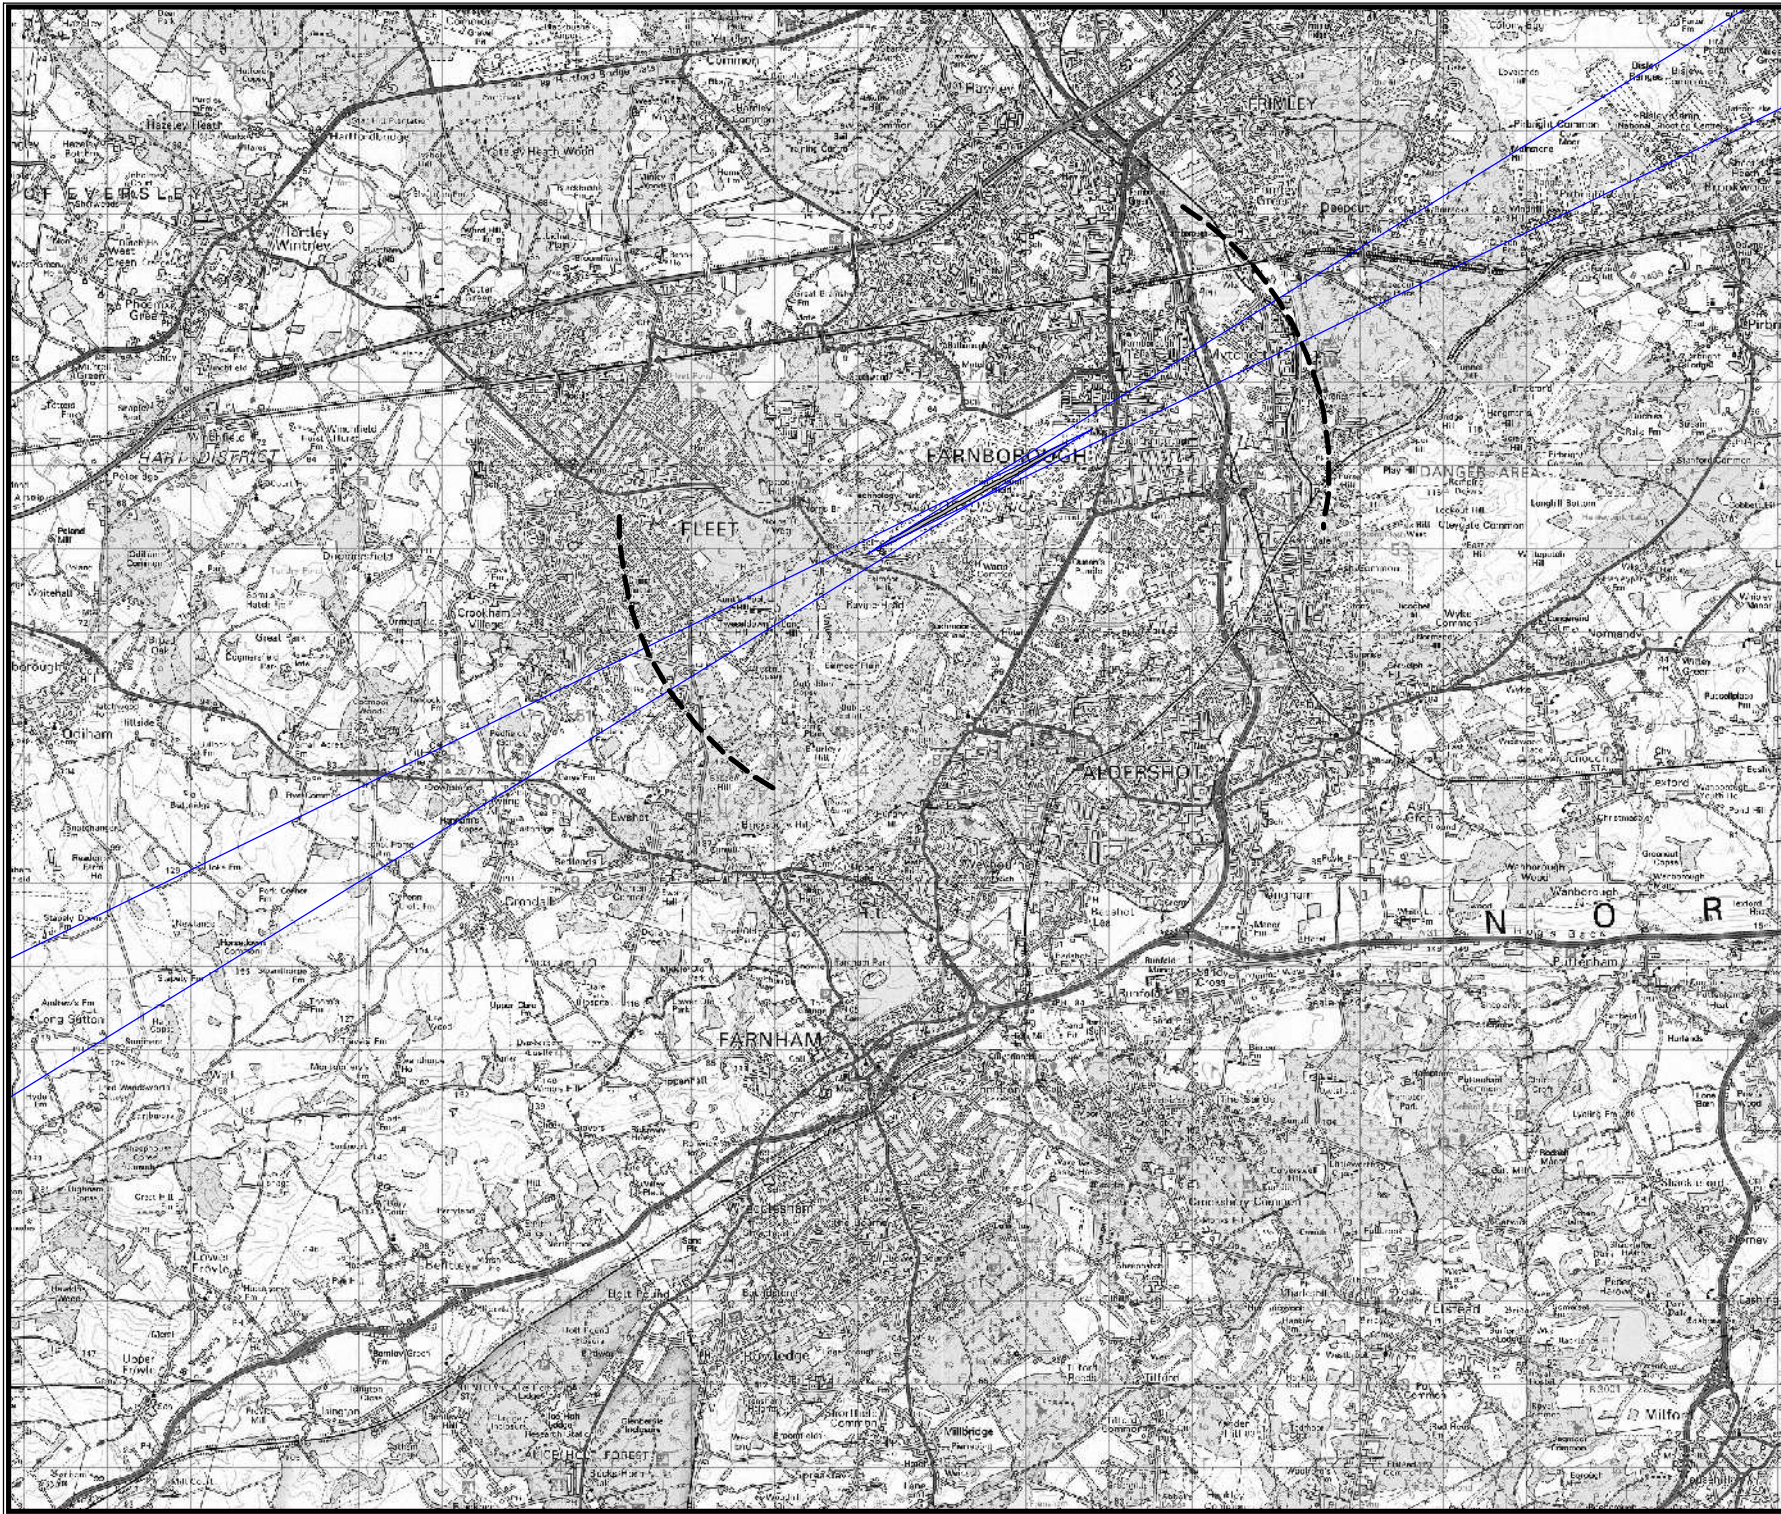

Complaints are represented by a graduated symbol, example sizes below:

--- 2nm from DME
— ILS Course Sector

Revisions

TAG Farnborough Airport Ltd
Farnborough
Hampshire
GU14 6XA

Based upon the 2013 Ordnance Survey Mastermap digital data product with the permission of the Ordnance Survey on behalf of The Controller of Her Majesty's Stationary Office, © Crown Copyright All rights reserved. TAG Farnborough Airport 100036221

Scale@A4	Date	Drawn by
1:90600	12/02/19	DB

Title
Complaints by Postcode
Dec 18

Drawing No.	Rev No.
GN TG A OP 2942	A
File