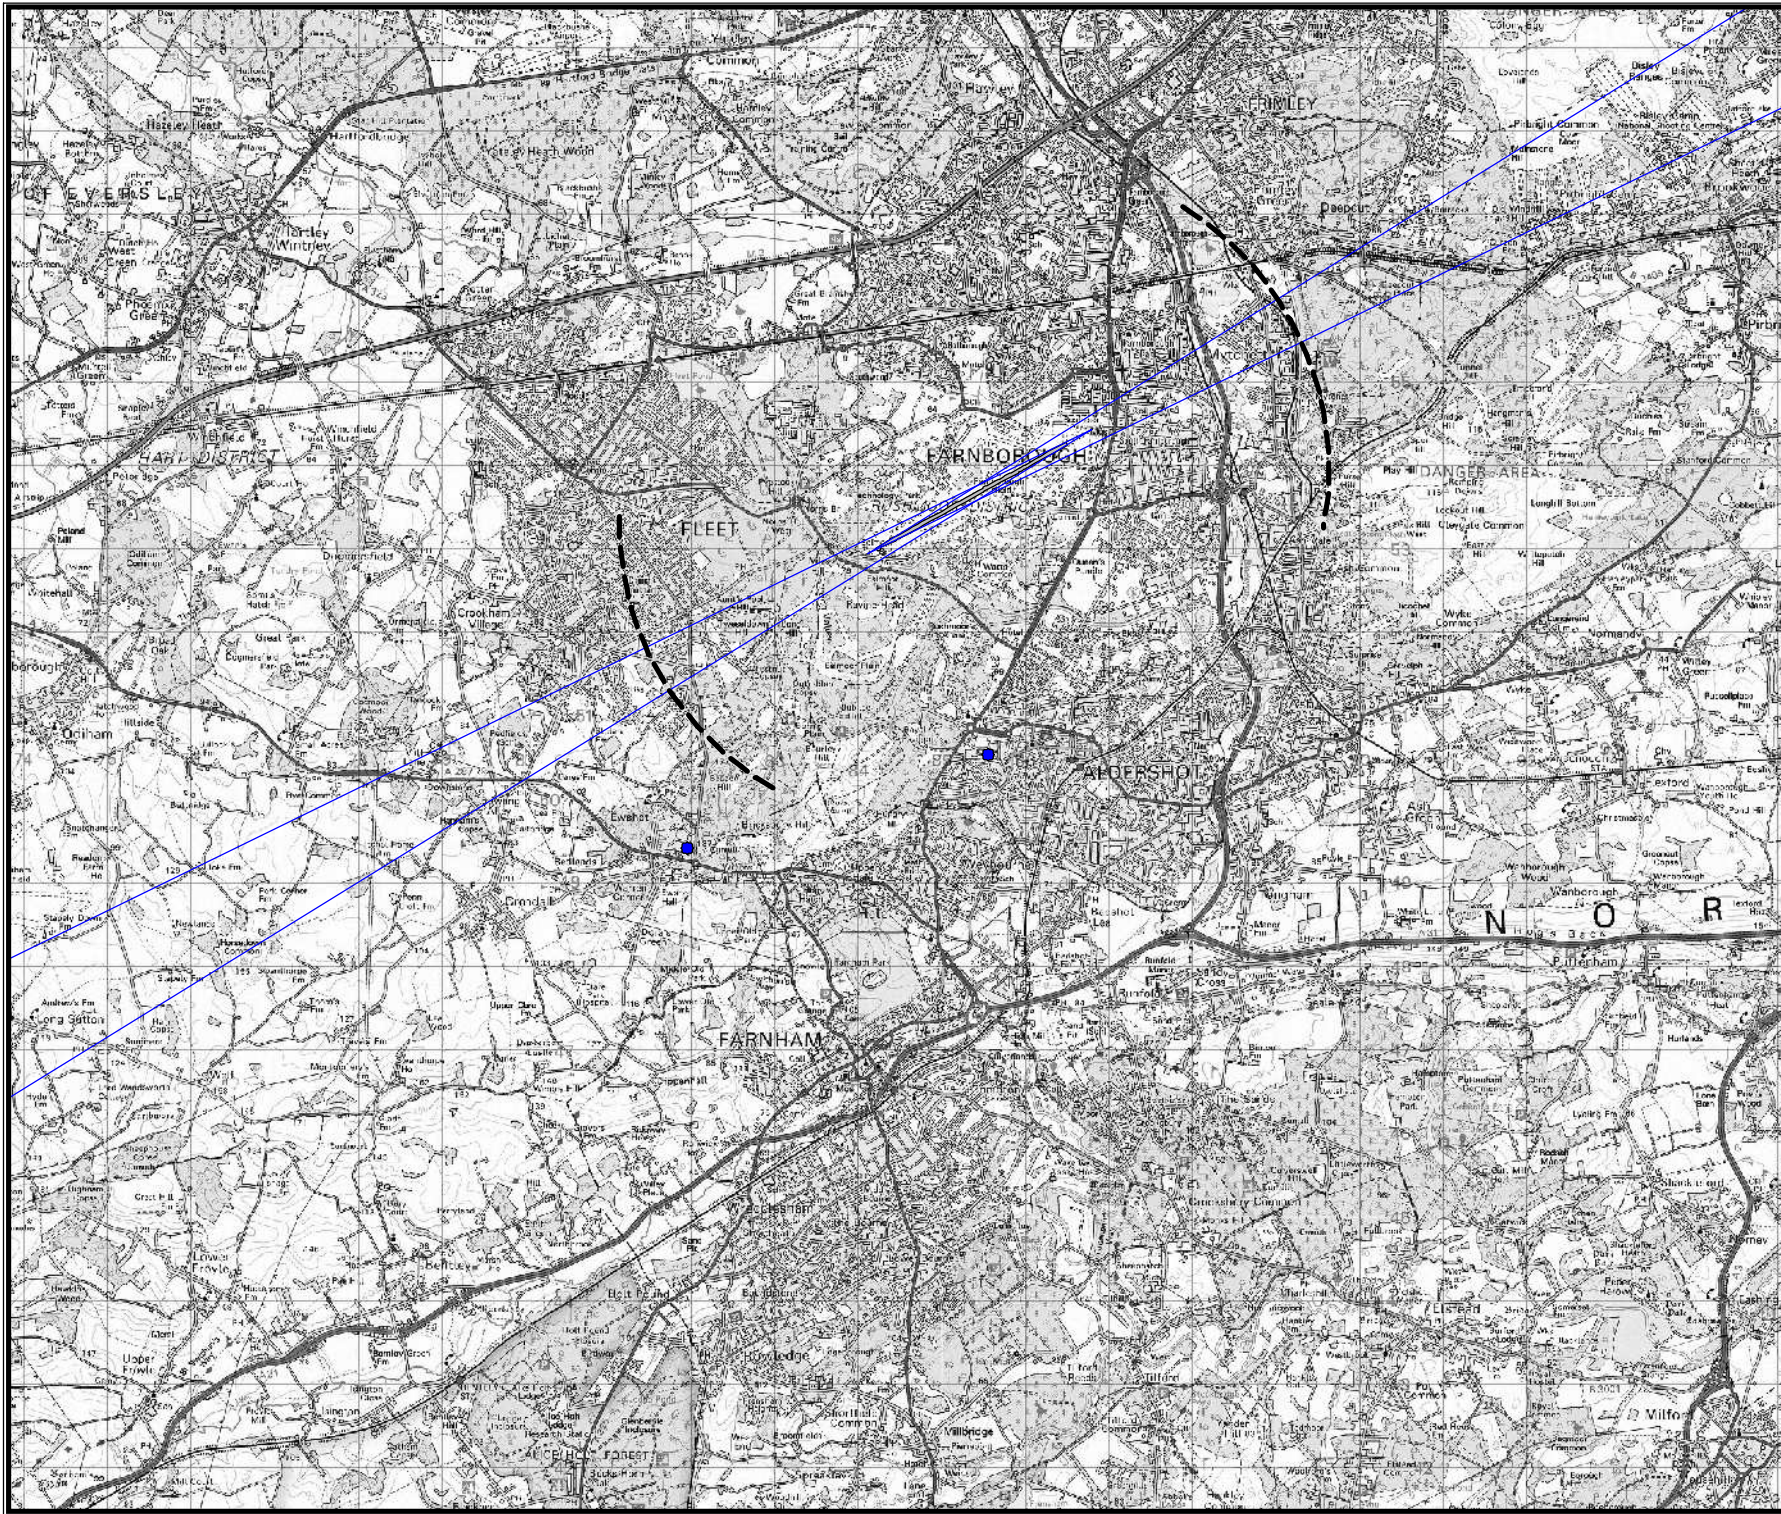

Complaints are represented by a graduated symbol, example sizes below:

- 2nm from DME
- ILS Course Sector

The following complaint was registered at a location beyond the boundaries of this map:
GU2_____

Revisions

TAG Farnborough Airport Ltd
Farnborough
Hampshire
GU14 6XA

Based upon the 2013 Ordnance Survey Mastermap digital data product with the permission of the Ordnance Survey on behalf of The Controller of Her Majesty's Stationary Office, © Crown Copyright All rights reserved. TAG Farnborough Airport 100036221

Scale@A4	Date	Drawn by
1:90600	7/2/19	DB

Title
TFA Unrelated Complaints
Oct 18 to Jan 19

Drawing No.	Rev No.
GN TG A OP 2947	A

File