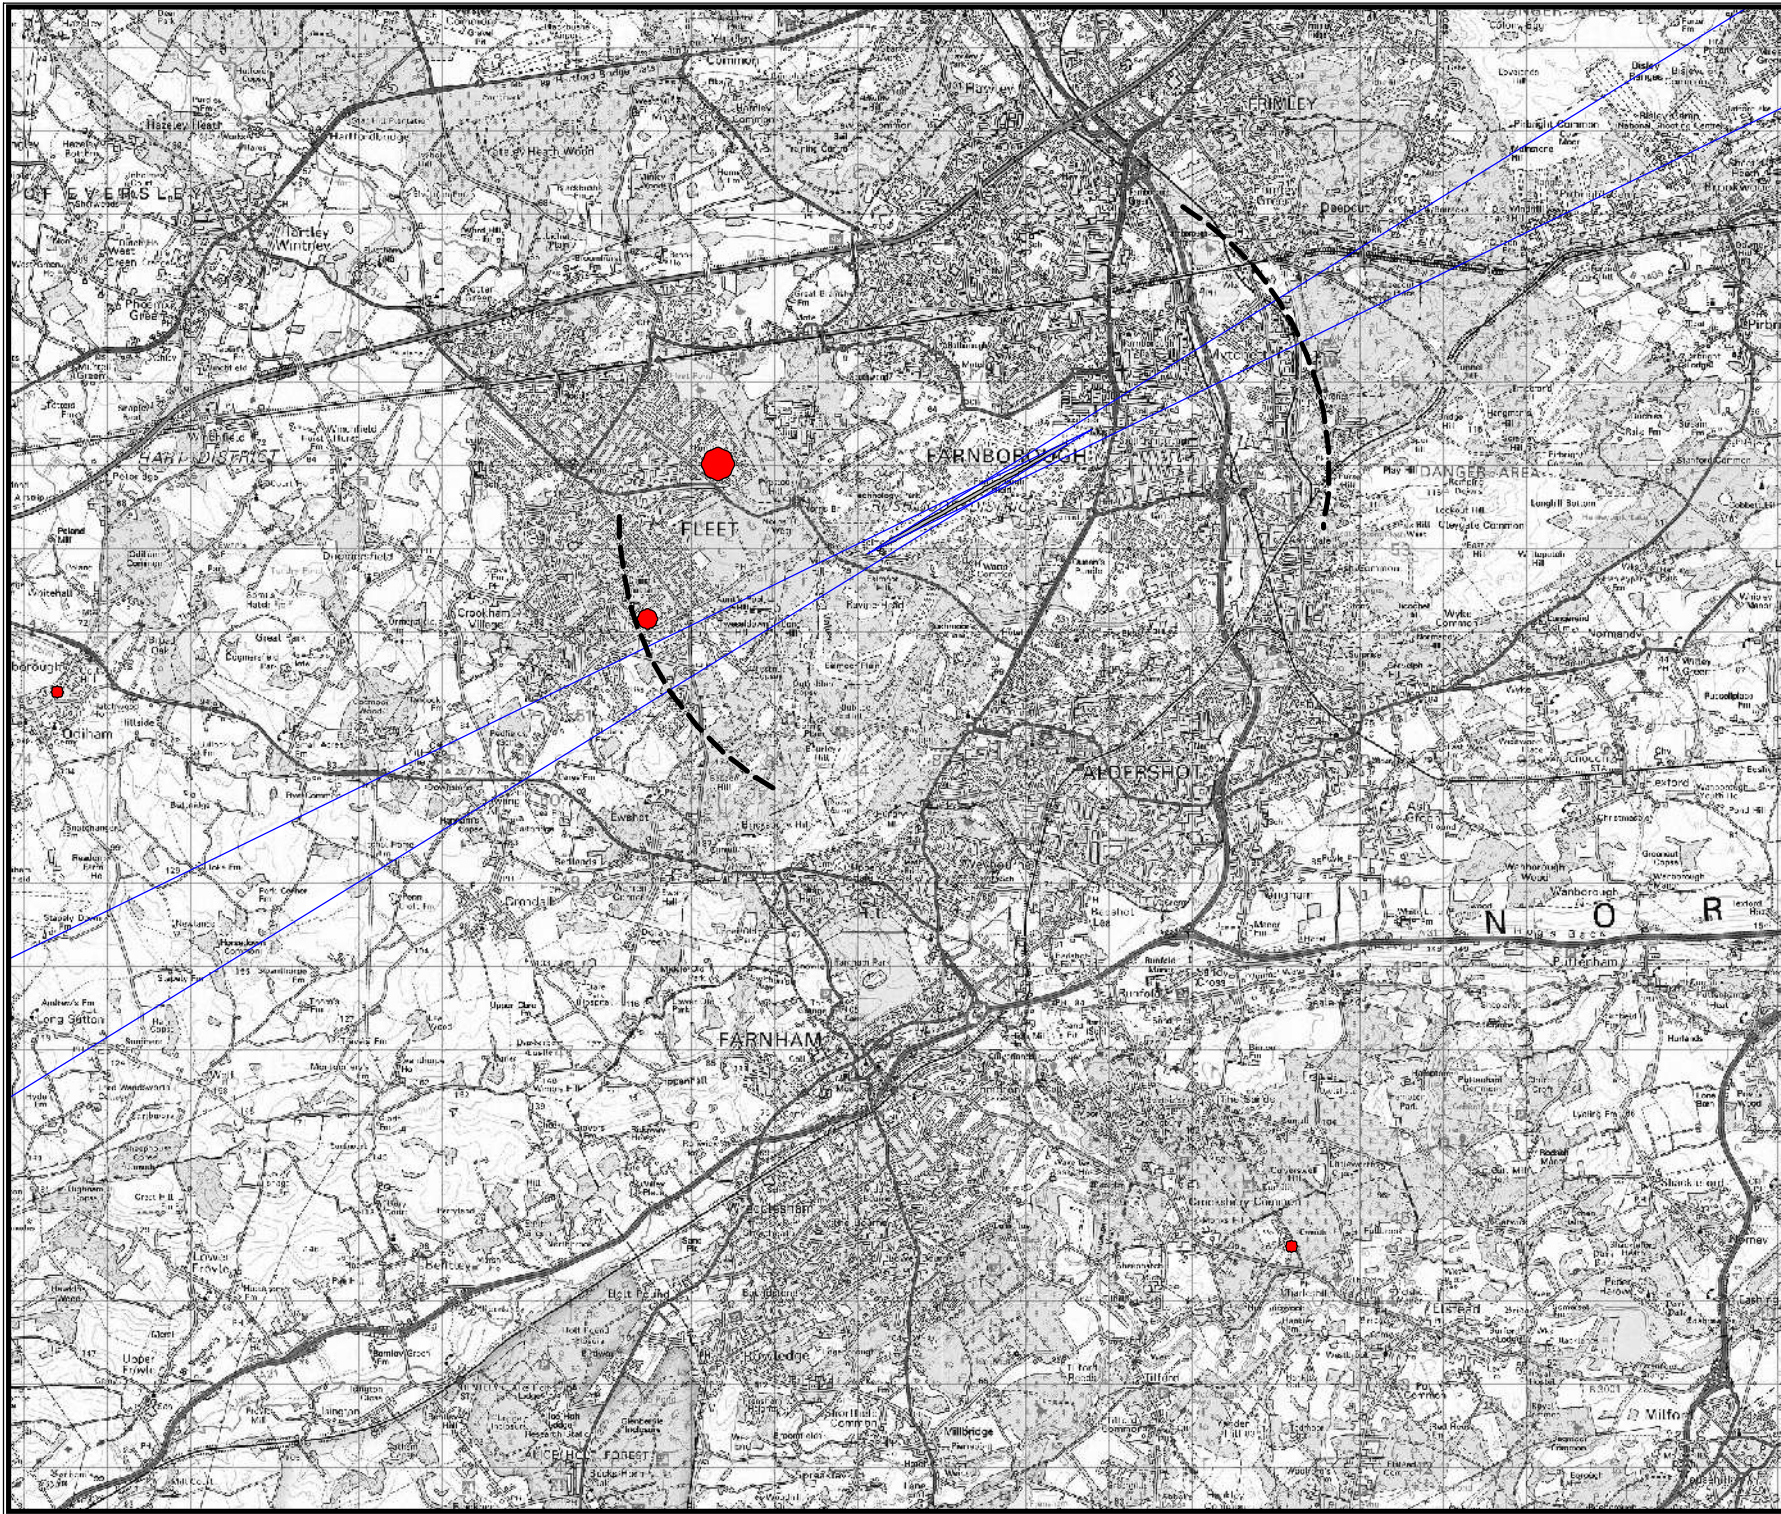

Complaints are represented by a graduated symbol, example sizes below:

--- 2nm from DME
--- ILS Course Sector

Revisions

TAG Farnborough Airport Ltd
Farnborough
Hampshire
GU14 6XA

Based upon the 2013 Ordnance Survey Mastermap digital data product with the permission of the Ordnance Survey on behalf of The Controller of Her Majesty's Stationary Office, © Crown Copyright All rights reserved. TAG Farnborough Airport 100036221

Scale@A4	Date	Drawn by
1:90600	04/06/19	DB

Title

Complaints by Postcode
May 19

Drawing No.	Rev No.
GN TG A OP 2971	A

File