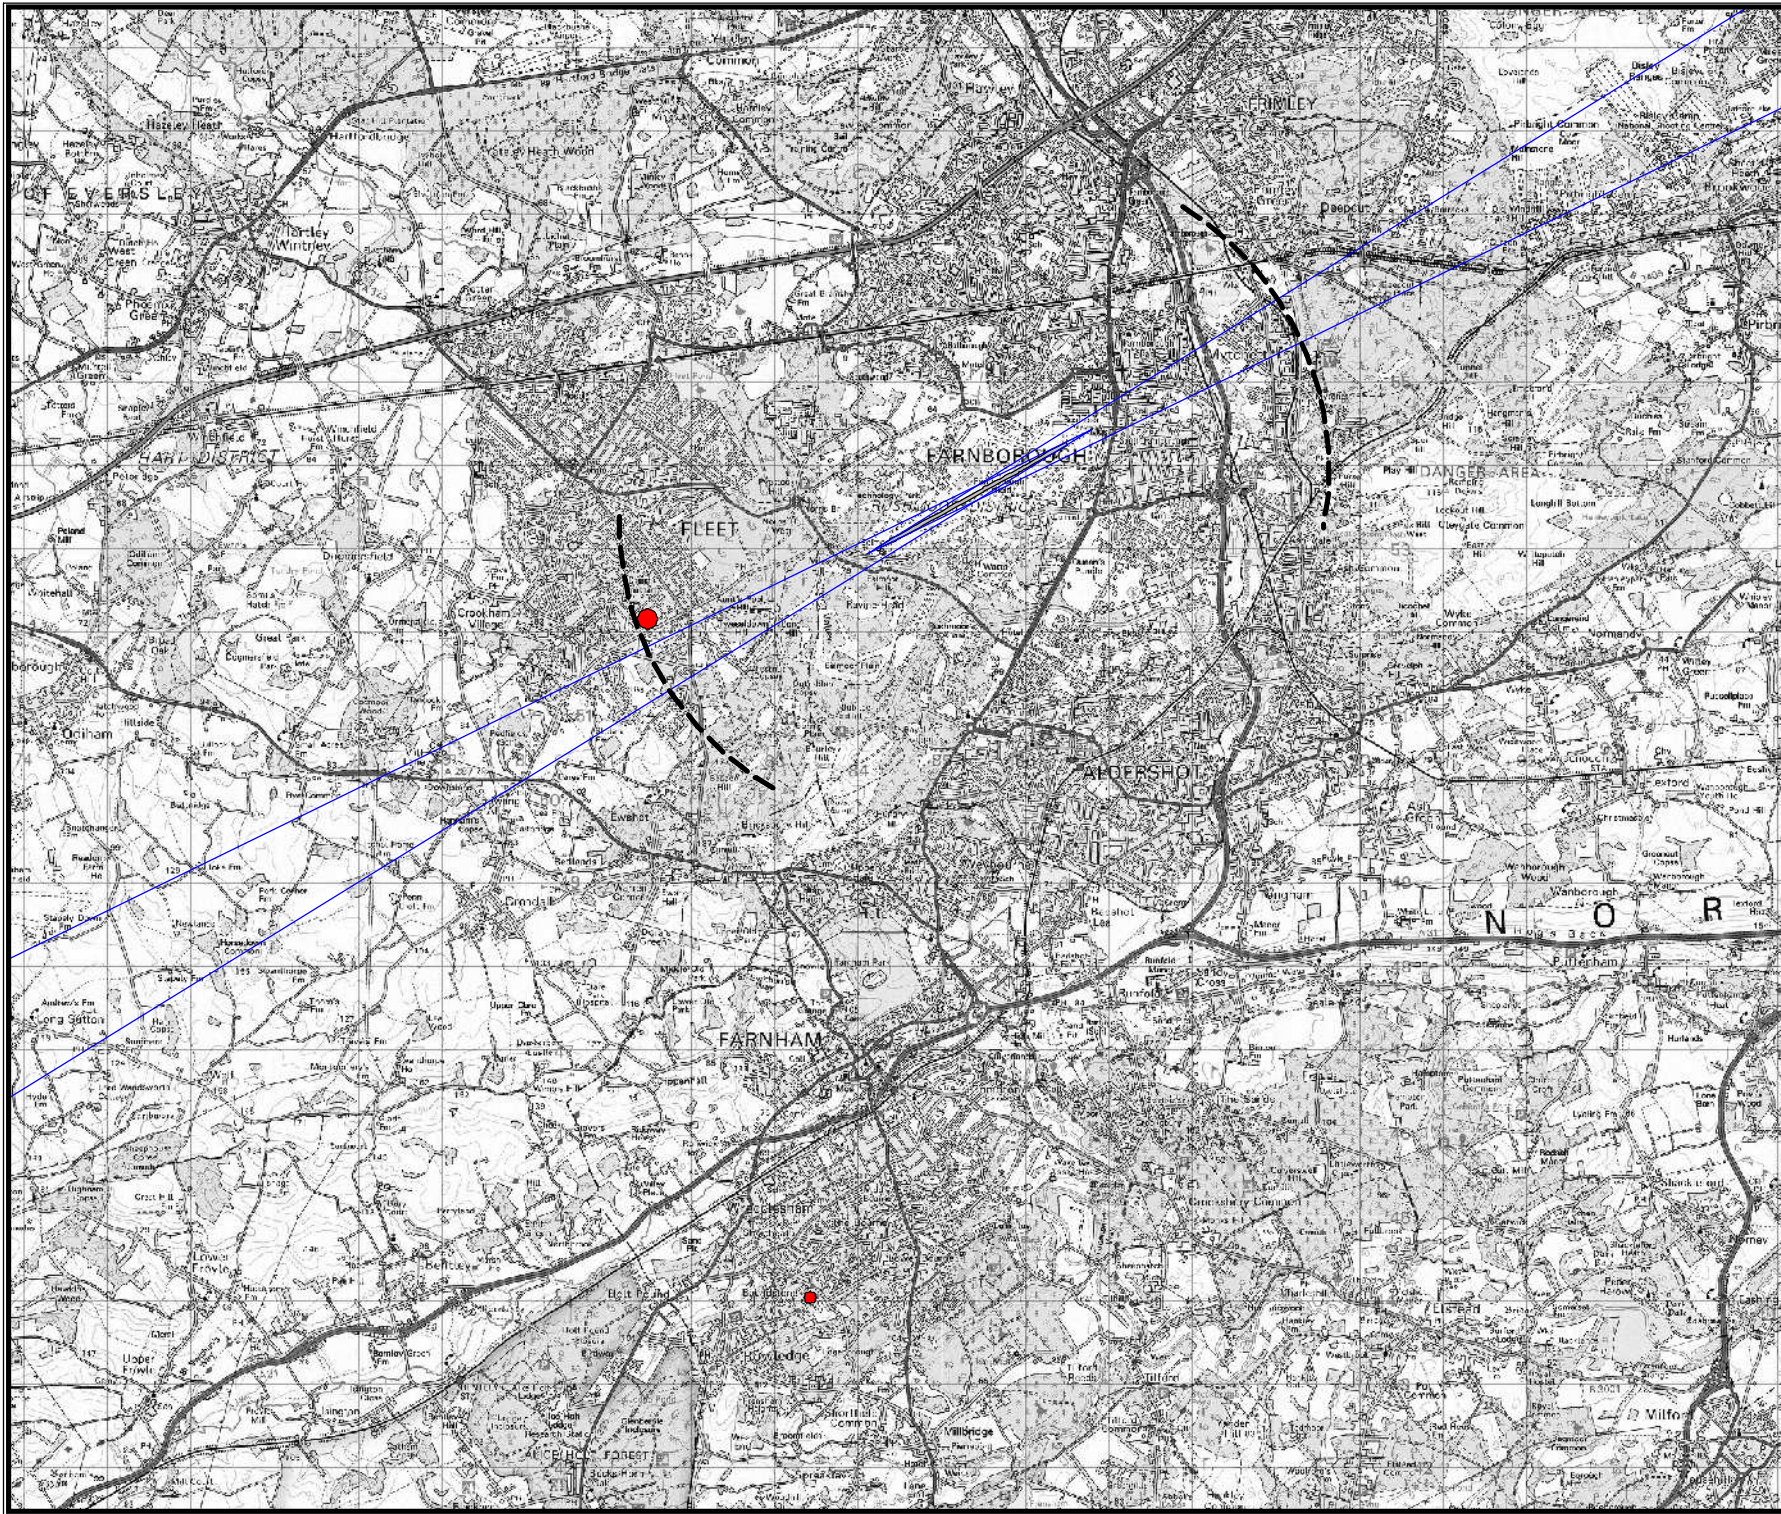

Complaints are represented by a graduated symbol, example sizes below:

--- 2nm from DME
--- ILS Course Sector

Revisions

TAG Farnborough Airport Ltd
Farnborough
Hampshire
GU14 6XA

Based upon the 2013 Ordnance Survey Mastermap digital data product with the permission of the Ordnance Survey on behalf of The Controller of Her Majesty's Stationary Office, © Crown Copyright All rights reserved. TAG Farnborough Airport 100036221

Scale@A4	Date	Drawn by
1:90600	28/05/19	DB

Title
Complaints by Postcode
Apr 19

Drawing No.	Rev No.
GN TG A OP 2970	A
File