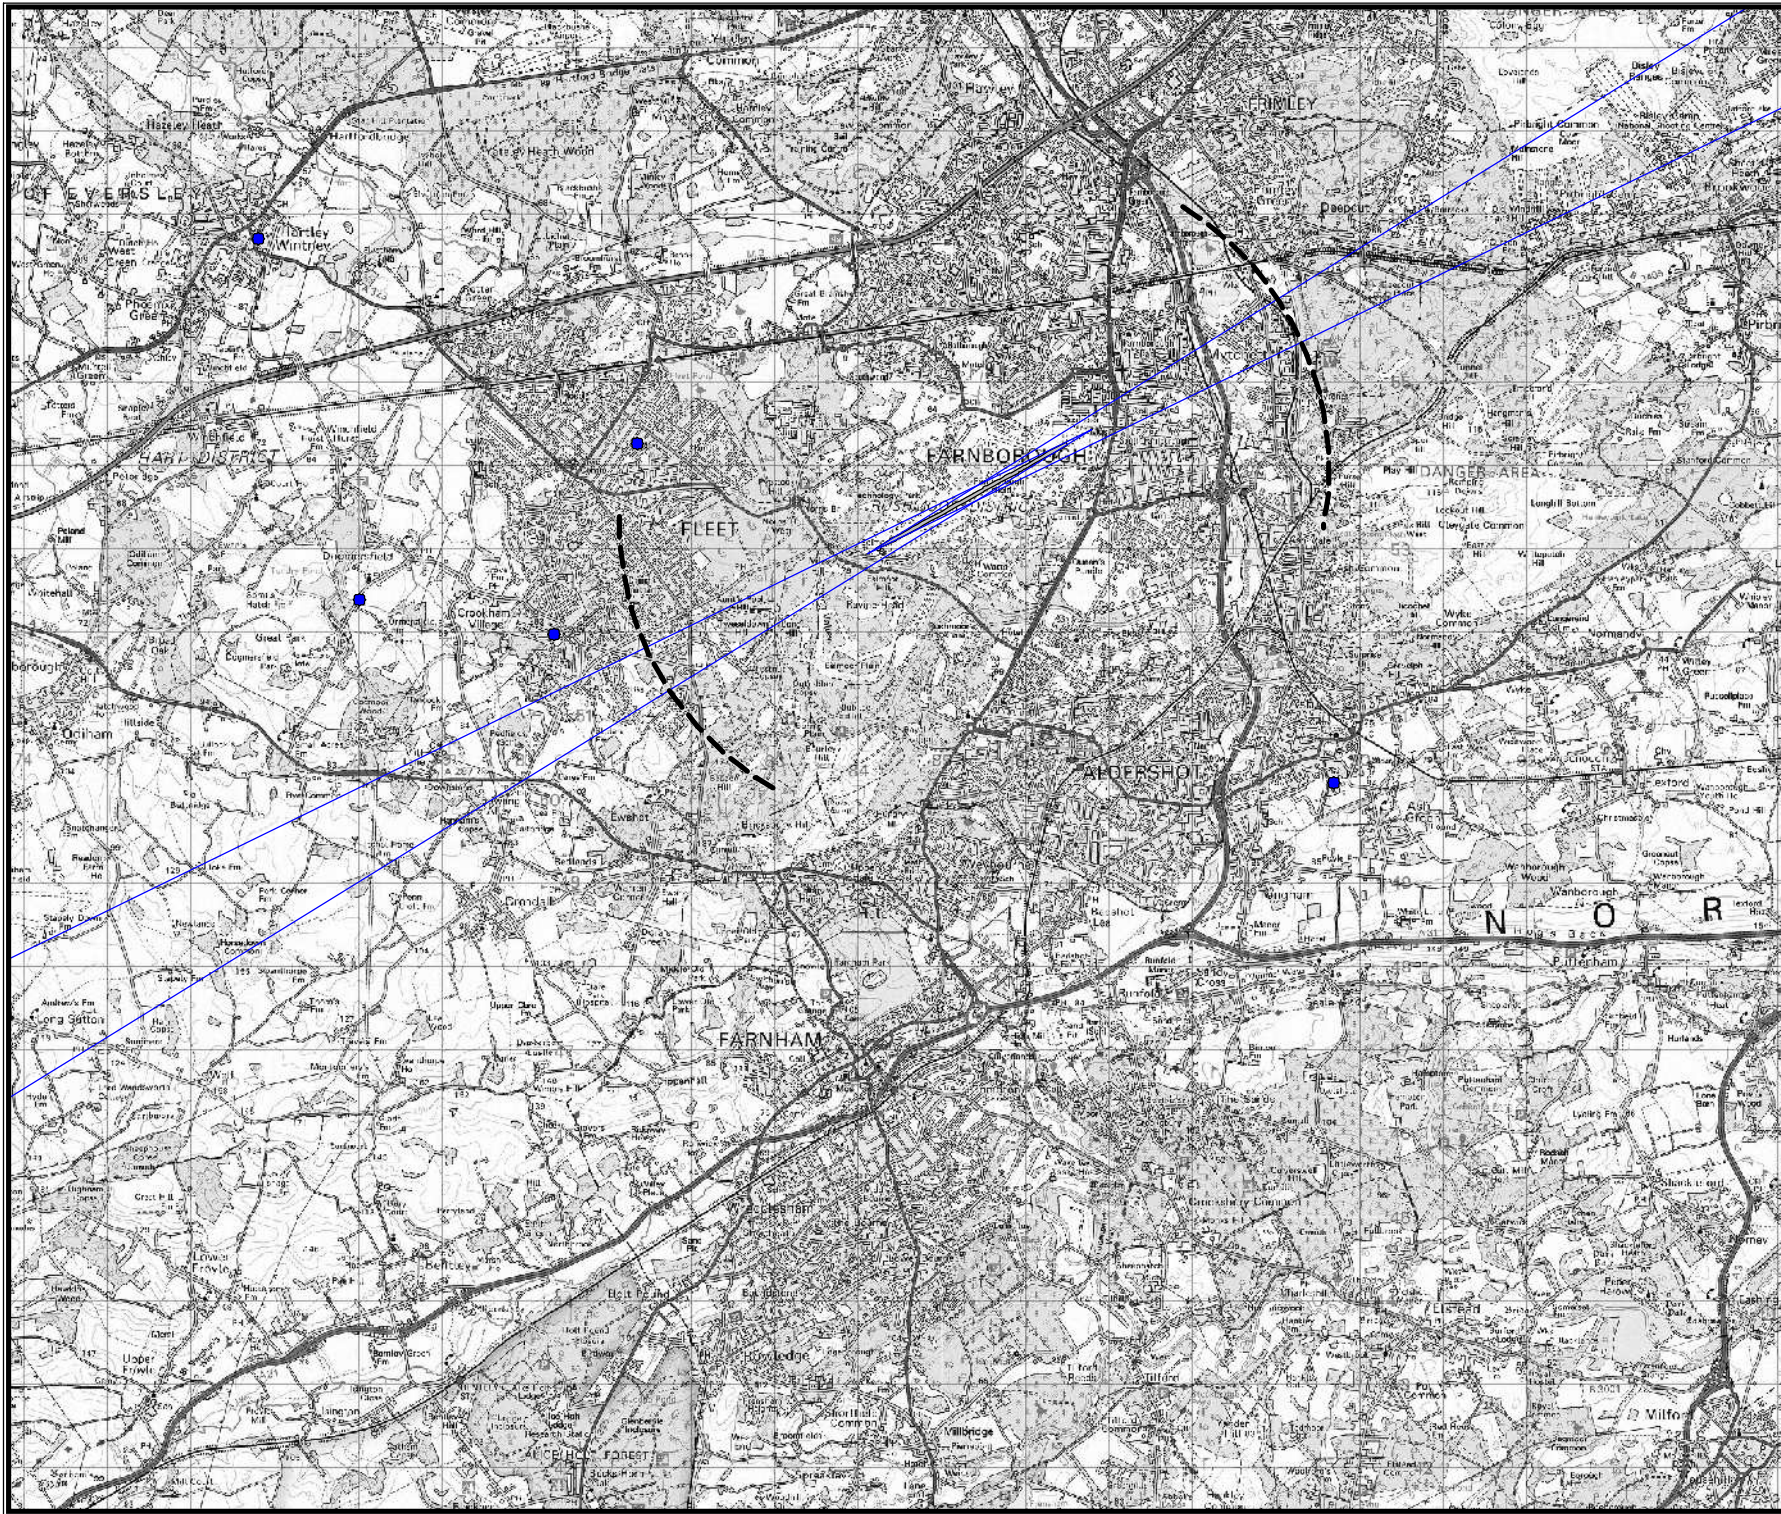

Complaints are represented by a graduated symbol, example sizes below:

--- 2nm from DME
— ILS Course Sector

Revisions

TAG Farnborough Airport Ltd
Farnborough
Hampshire
GU14 6XA

Based upon the 2013 Ordnance Survey Mastermap digital data product with the permission of the Ordnance Survey on behalf of The Controller of Her Majesty's Stationary Office, © Crown Copyright All rights reserved. TAG Farnborough Airport 100036221

Scale@A4	Date	Drawn by
1:90600	7/2/19	DB

Title
TFA Unrelated Complaints
Feb 19 to May 19

Drawing No.	Rev No.
GN TG A OP 2972	A

File