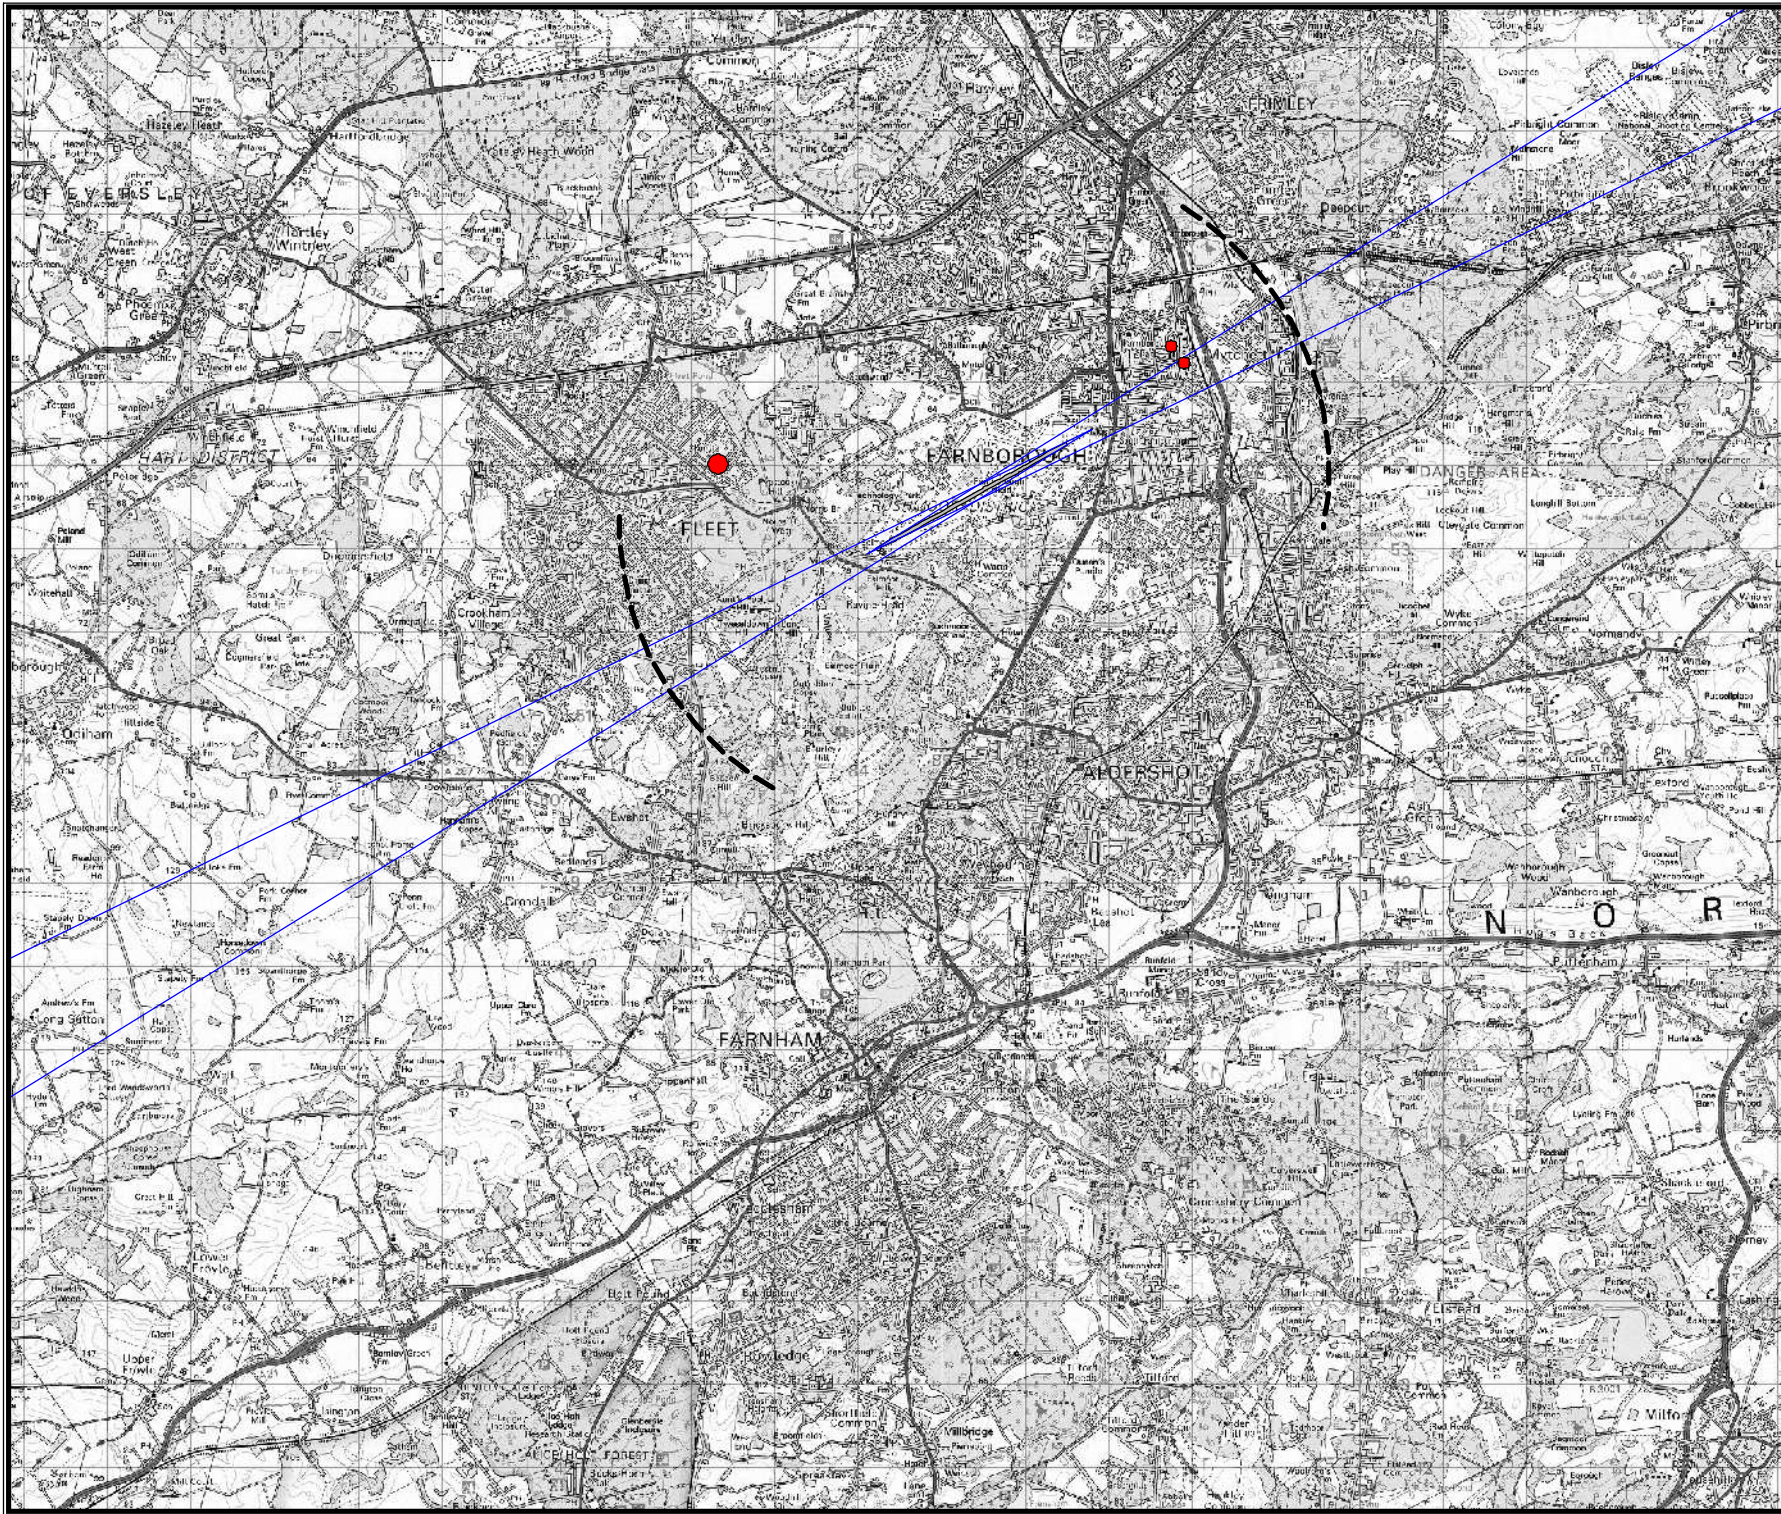

Complaints are represented by a graduated symbol, example sizes below:

--- 2nm from DME
--- ILS Course Sector

Revisions

TAG Farnborough Airport Ltd
Farnborough
Hampshire
GU14 6XA

Based upon the 2013 Ordnance Survey Mastermap digital data product with the permission of the Ordnance Survey on behalf of The Controller of Her Majesty's Stationary Office, © Crown Copyright All rights reserved. TAG Farnborough Airport 100036221

Scale@A4	Date	Drawn by
1:90600	28/05/19	DB

Title
Complaints by Postcode
Mar 19

Drawing No.	Rev No.
GN TG A OP 2969	A
File