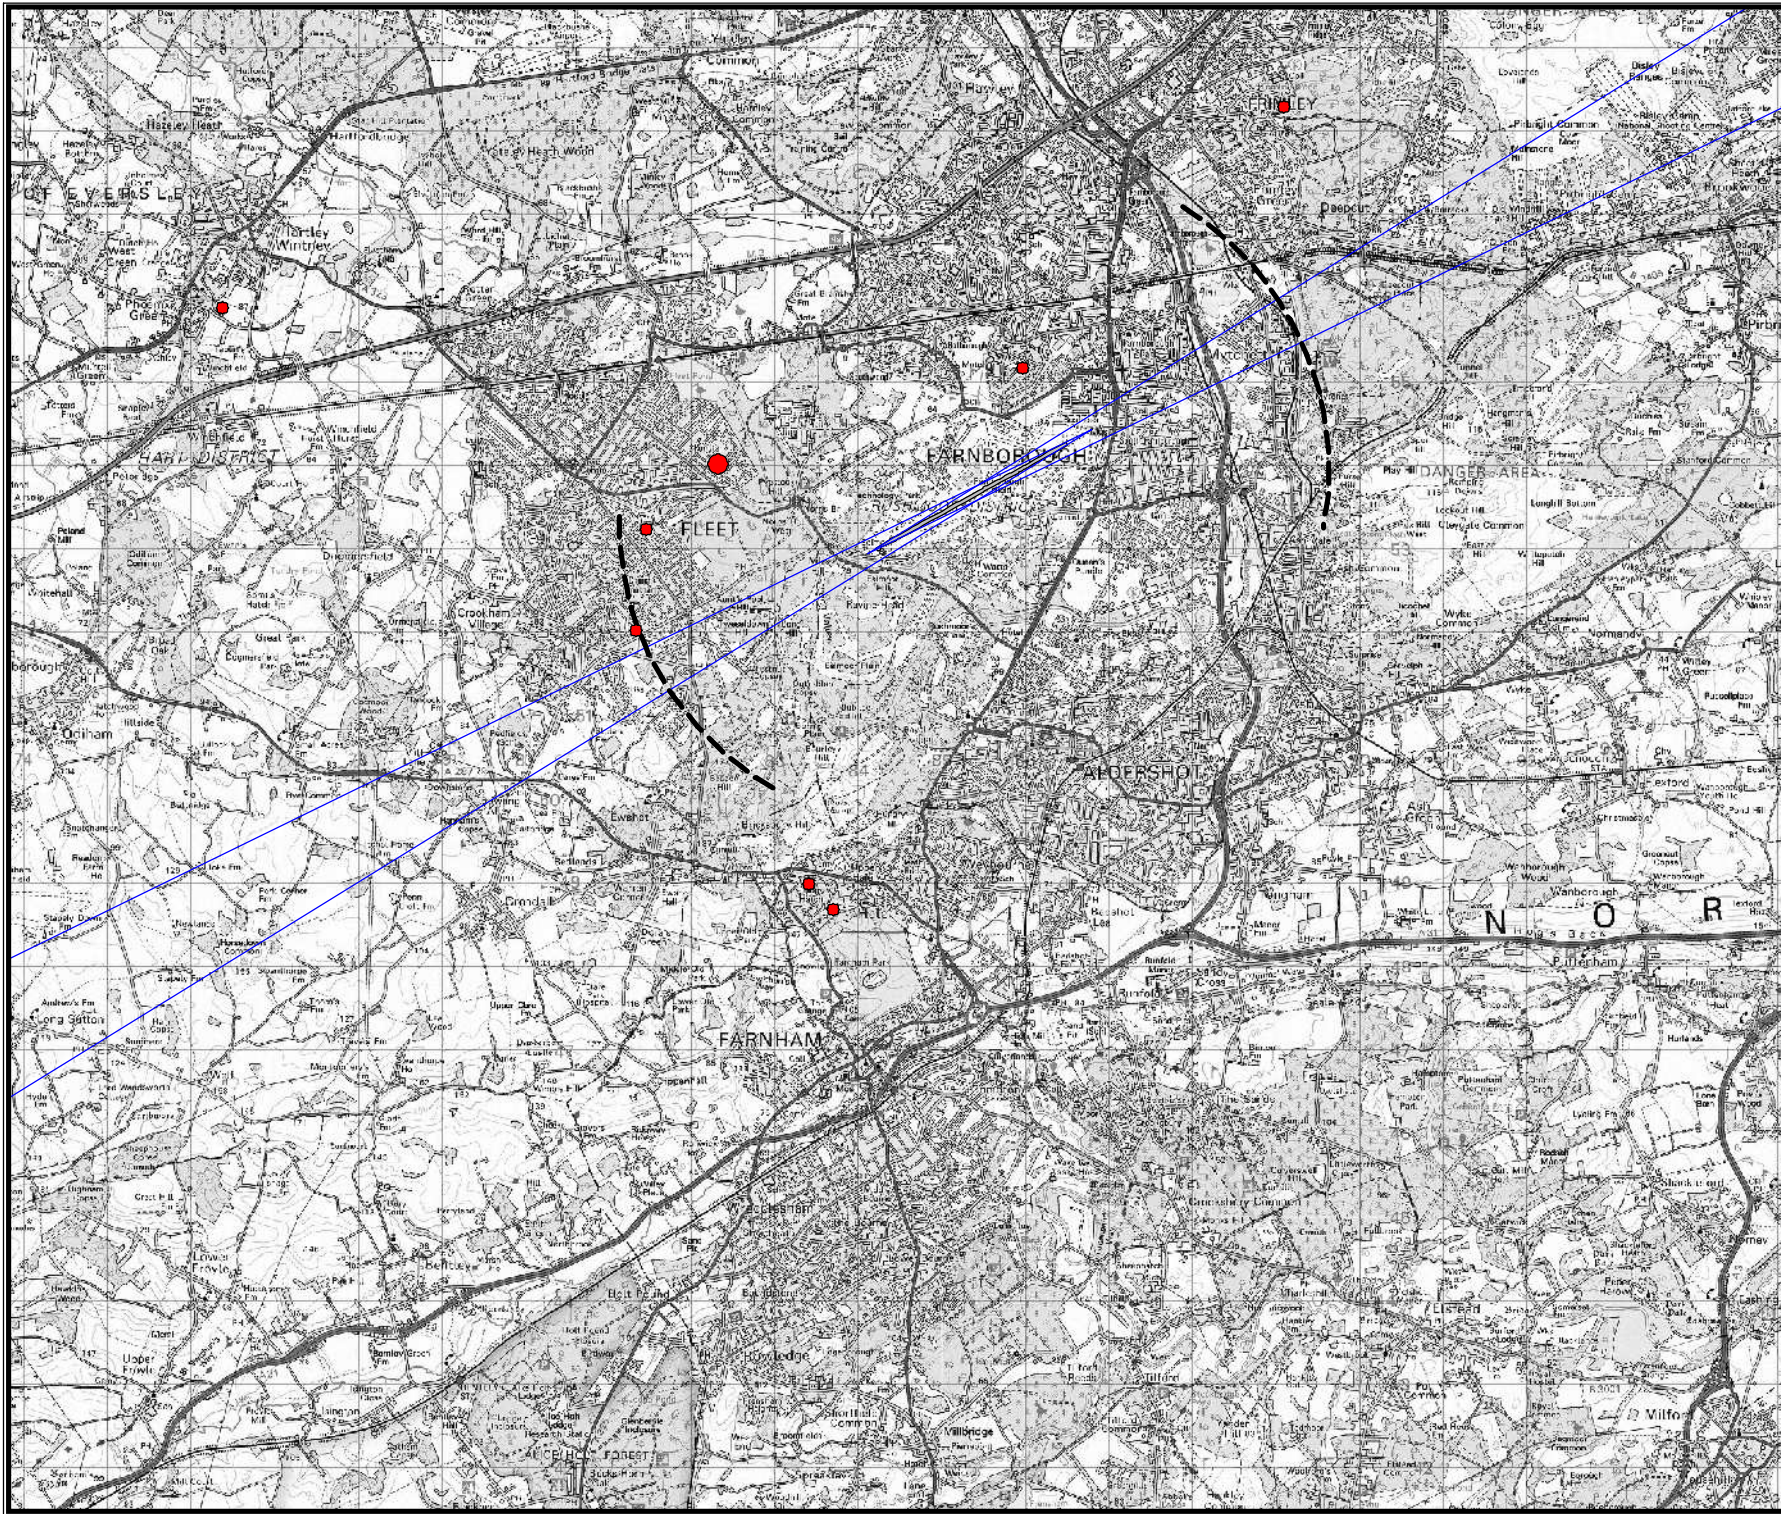

Complaints are represented by a graduated symbol, example sizes below:

20
10
2

--- 2nm from DME

— ILS Course Sector

The following complaints were registered at locations beyond the boundaries of this map:
GU10 2, GU2 4
2 from GU1 2

Revisions

Farnborough Airport Ltd
Farnborough
Hampshire
GU14 6XA

Based upon the 2016 Ordnance Survey Mastermap digital data product with the permission of the Ordnance Survey on behalf of The Controller of Her Majesty's Stationery Office, © Crown Copyright All rights reserved. Farnborough Airport 100036221

Scale@A4	Date	Drawn by
1:90600	09/10/19	DB

Title
Complaints by Postcode
Aug 19

Drawing No.	Rev No.
GN TG A OP 3005	A

File