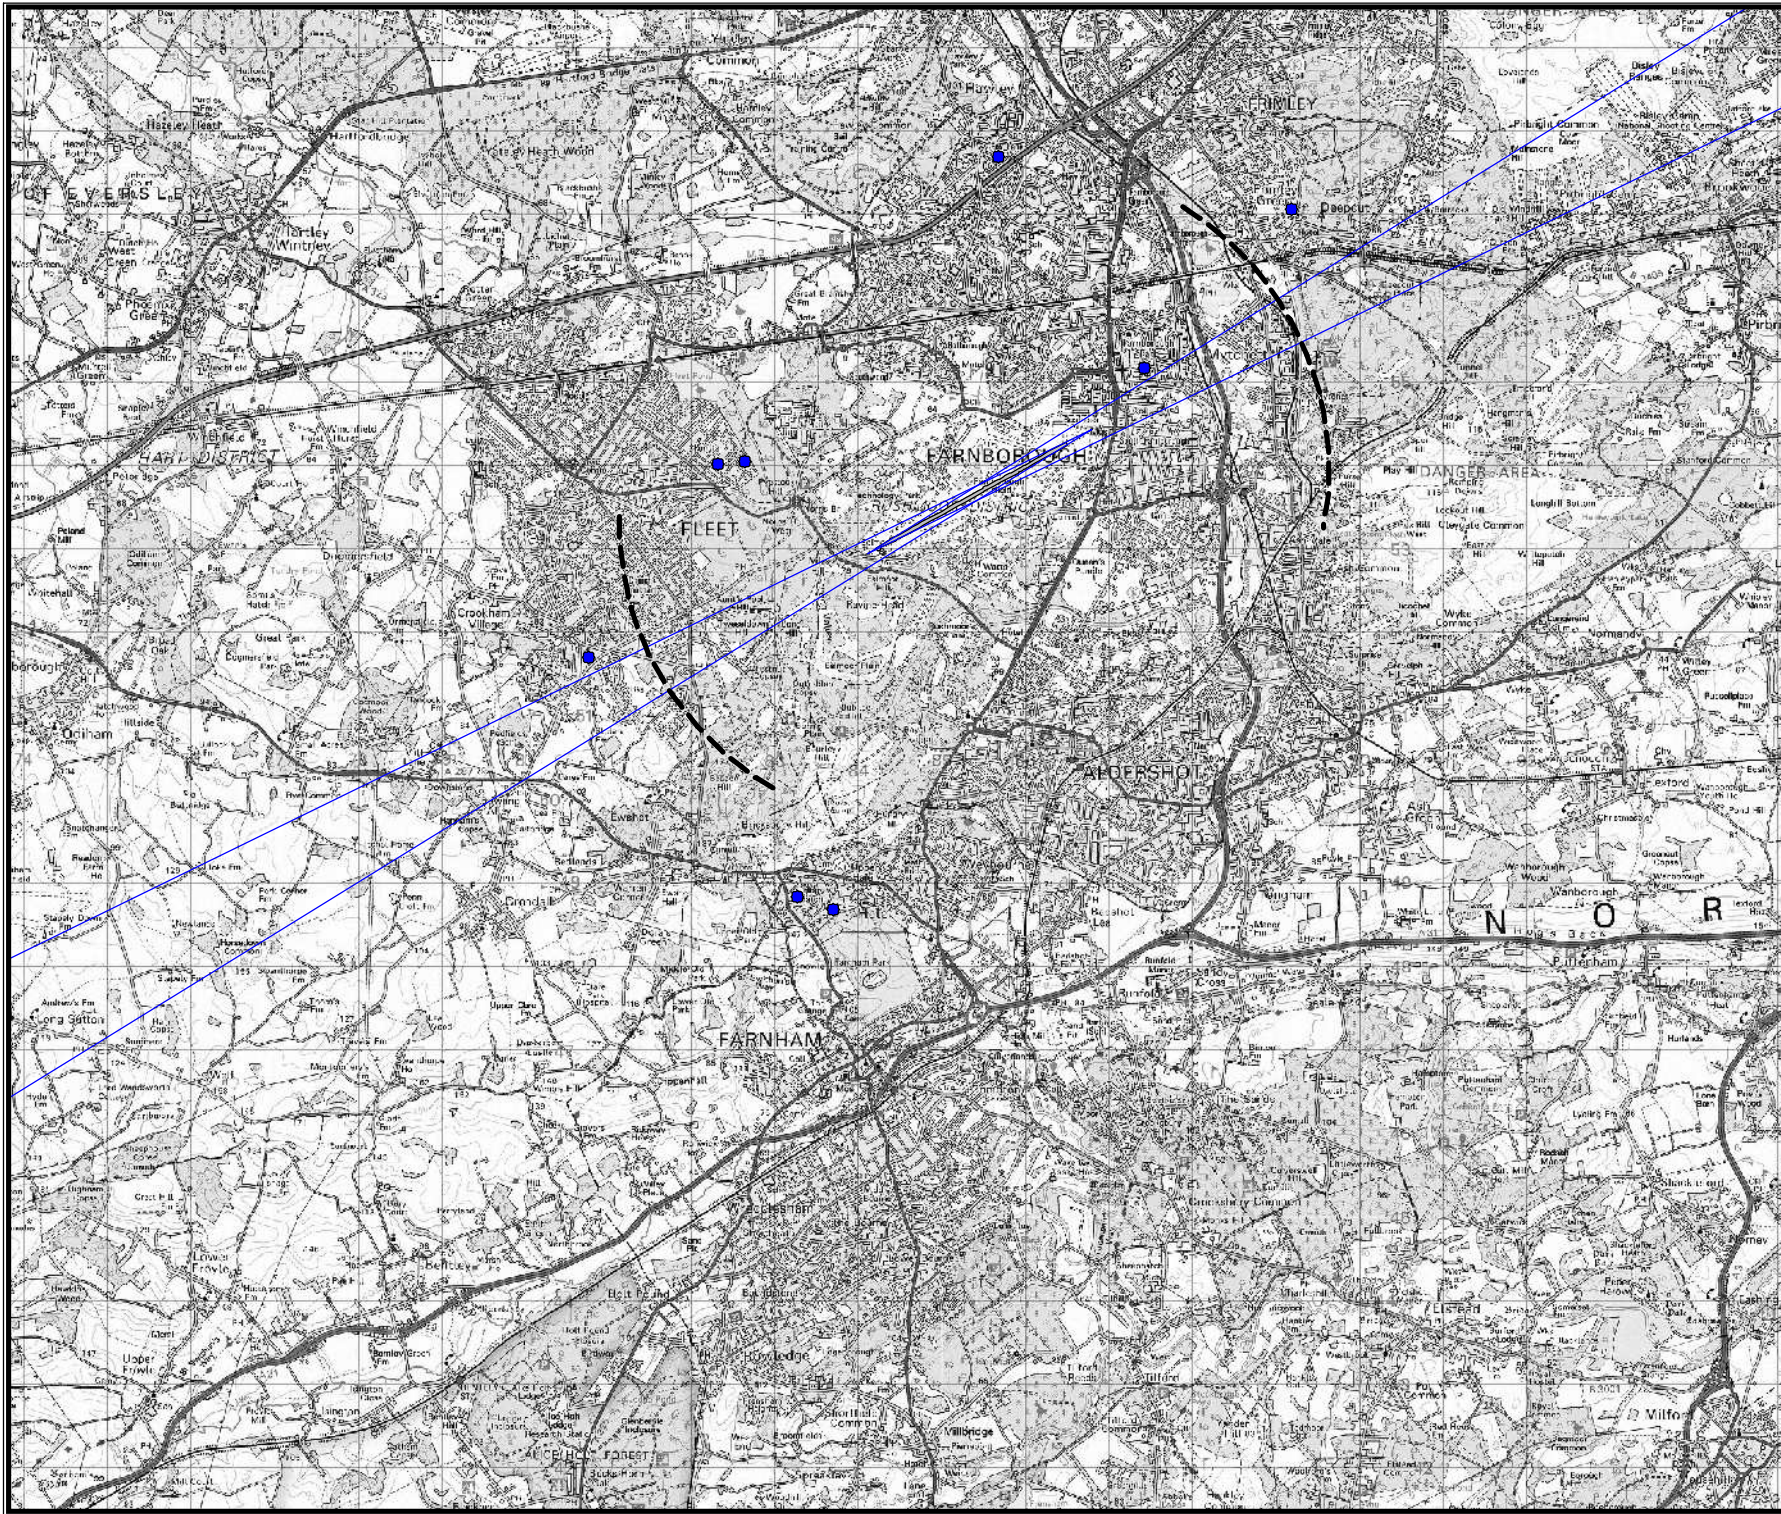

Complaints are represented by a graduated symbol, example sizes below:

--- 2nm from DME
— ILS Course Sector

2 additional complaints were received from undisclosed postcodes

The following complaints were registered at locations beyond the boundaries of this map:
GU35 9, GU4 7, GU21 2

Revisions

Farnborough Airport Ltd
Farnborough
Hampshire
GU14 6XA

Based upon the 2016 Ordnance Survey Mastermap digital data product with the permission of the Ordnance Survey on behalf of The Controller of Her Majesty's Stationery Office, © Crown Copyright All rights reserved. Farnborough Airport 100036221

Scale@A4	Date	Drawn by
1:90600	22/10/19	DB

Title

Farnborough
Unrelated Complaints
Jun 19 to Sept 19

Drawing No.	Rev No.
GN TG A OP 3007	A

File