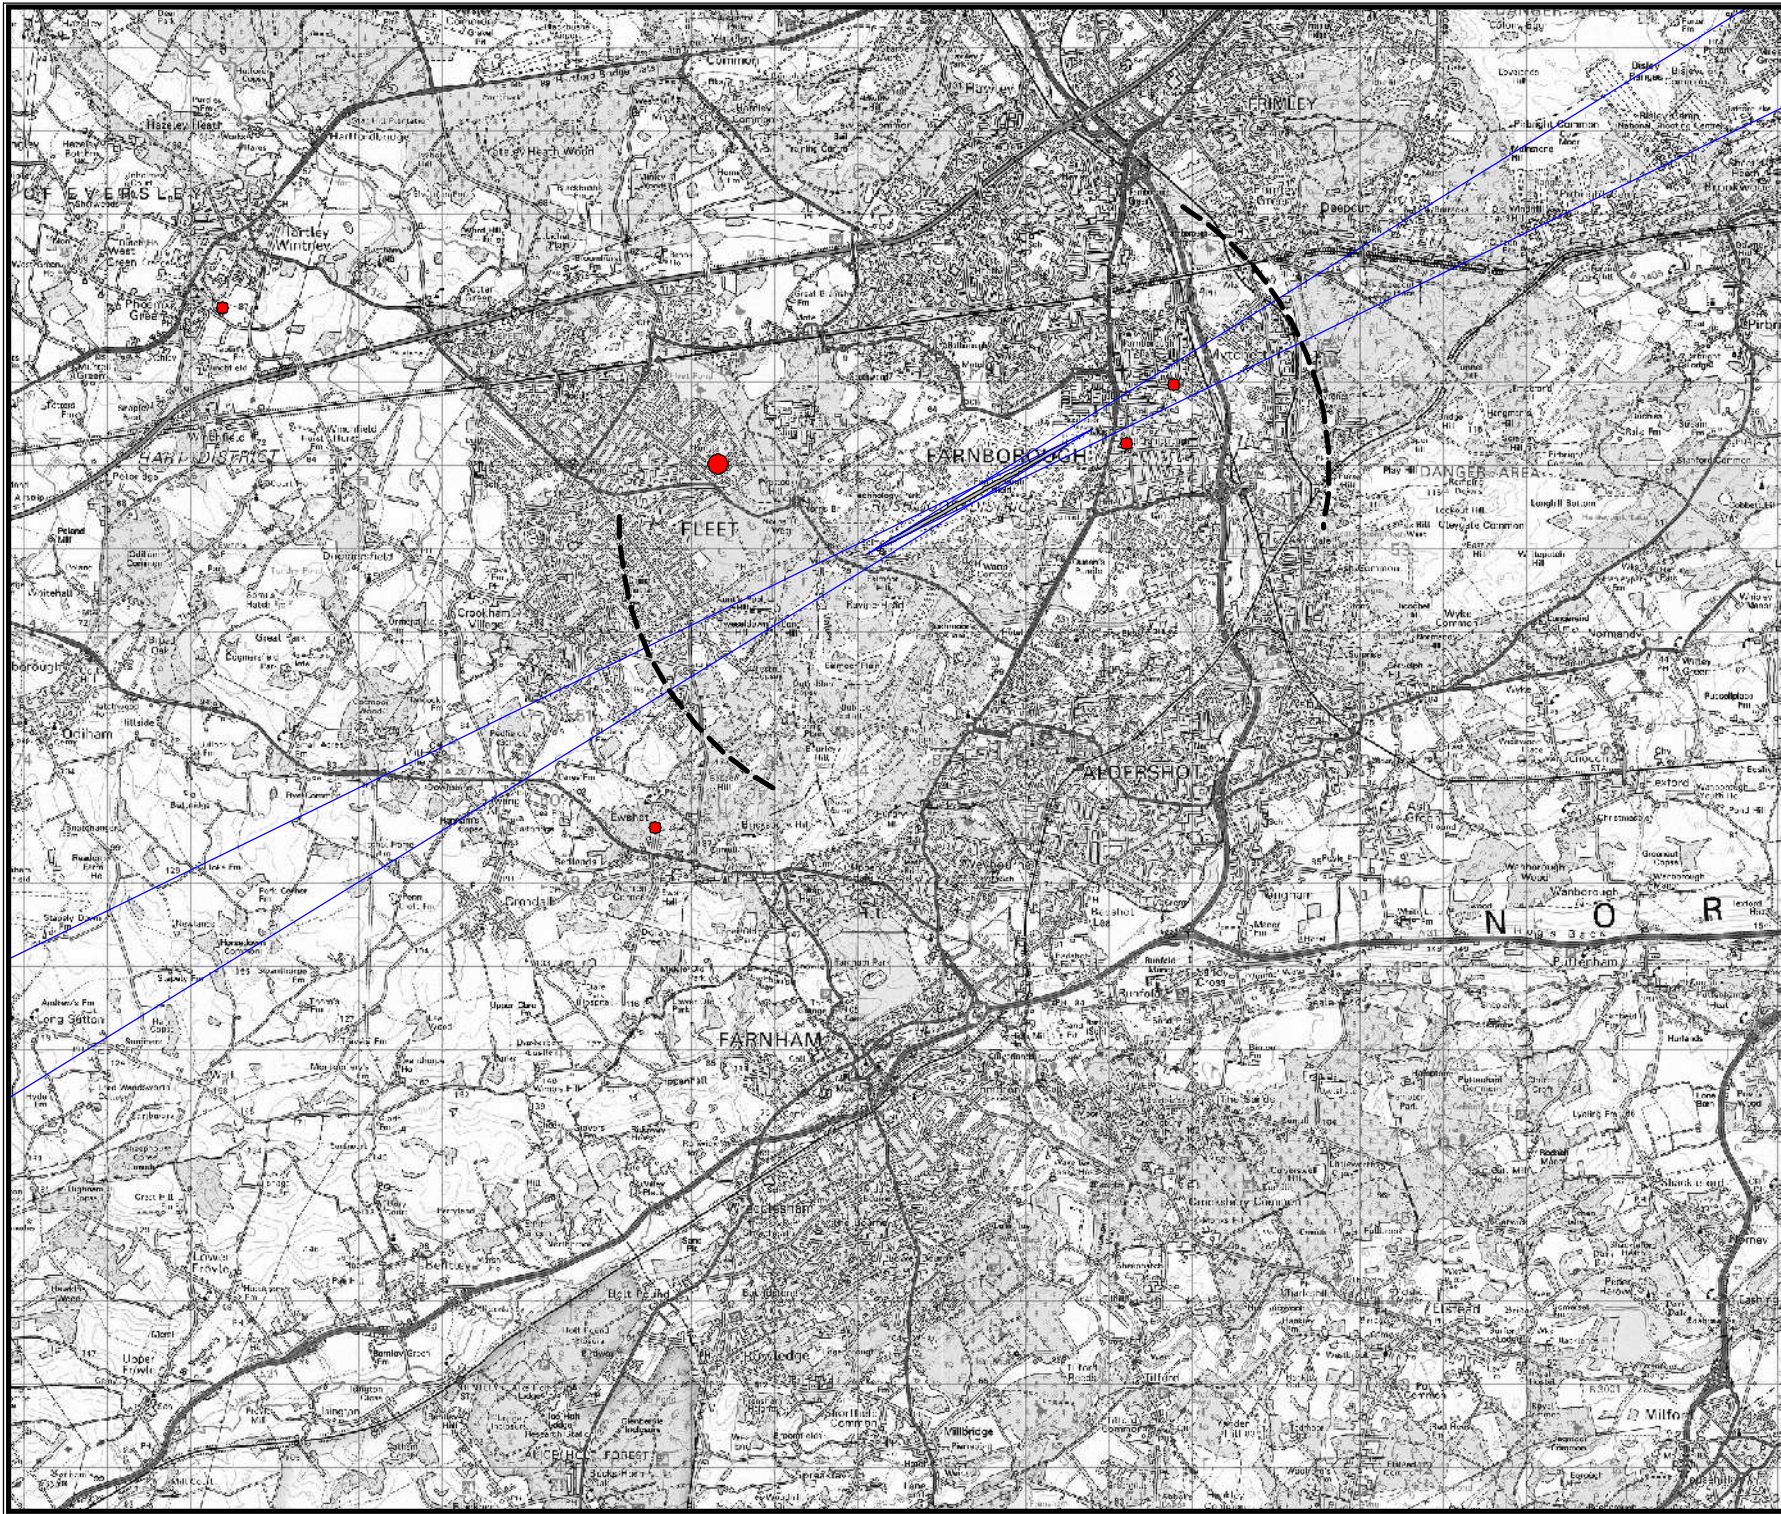

Complaints are represented by a graduated symbol, example sizes below:

--- 2nm from DME
--- ILS Course Sector

Revisions

Farnborough Airport Ltd
Farnborough
Hampshire
GU14 6XA

Based upon the 2016 Ordnance Survey Mastermap digital data product with the permission of the Ordnance Survey on behalf of The Controller of Her Majesty's Stationery Office, © Crown Copyright All rights reserved. Farnborough Airport 100036221

Scale@A4	Date	Drawn by
1:90600	09/10/19	DB

Title
Complaints by Postcode
Sept 19

Drawing No.	Rev No.
GN TG A OP 3006	A

File