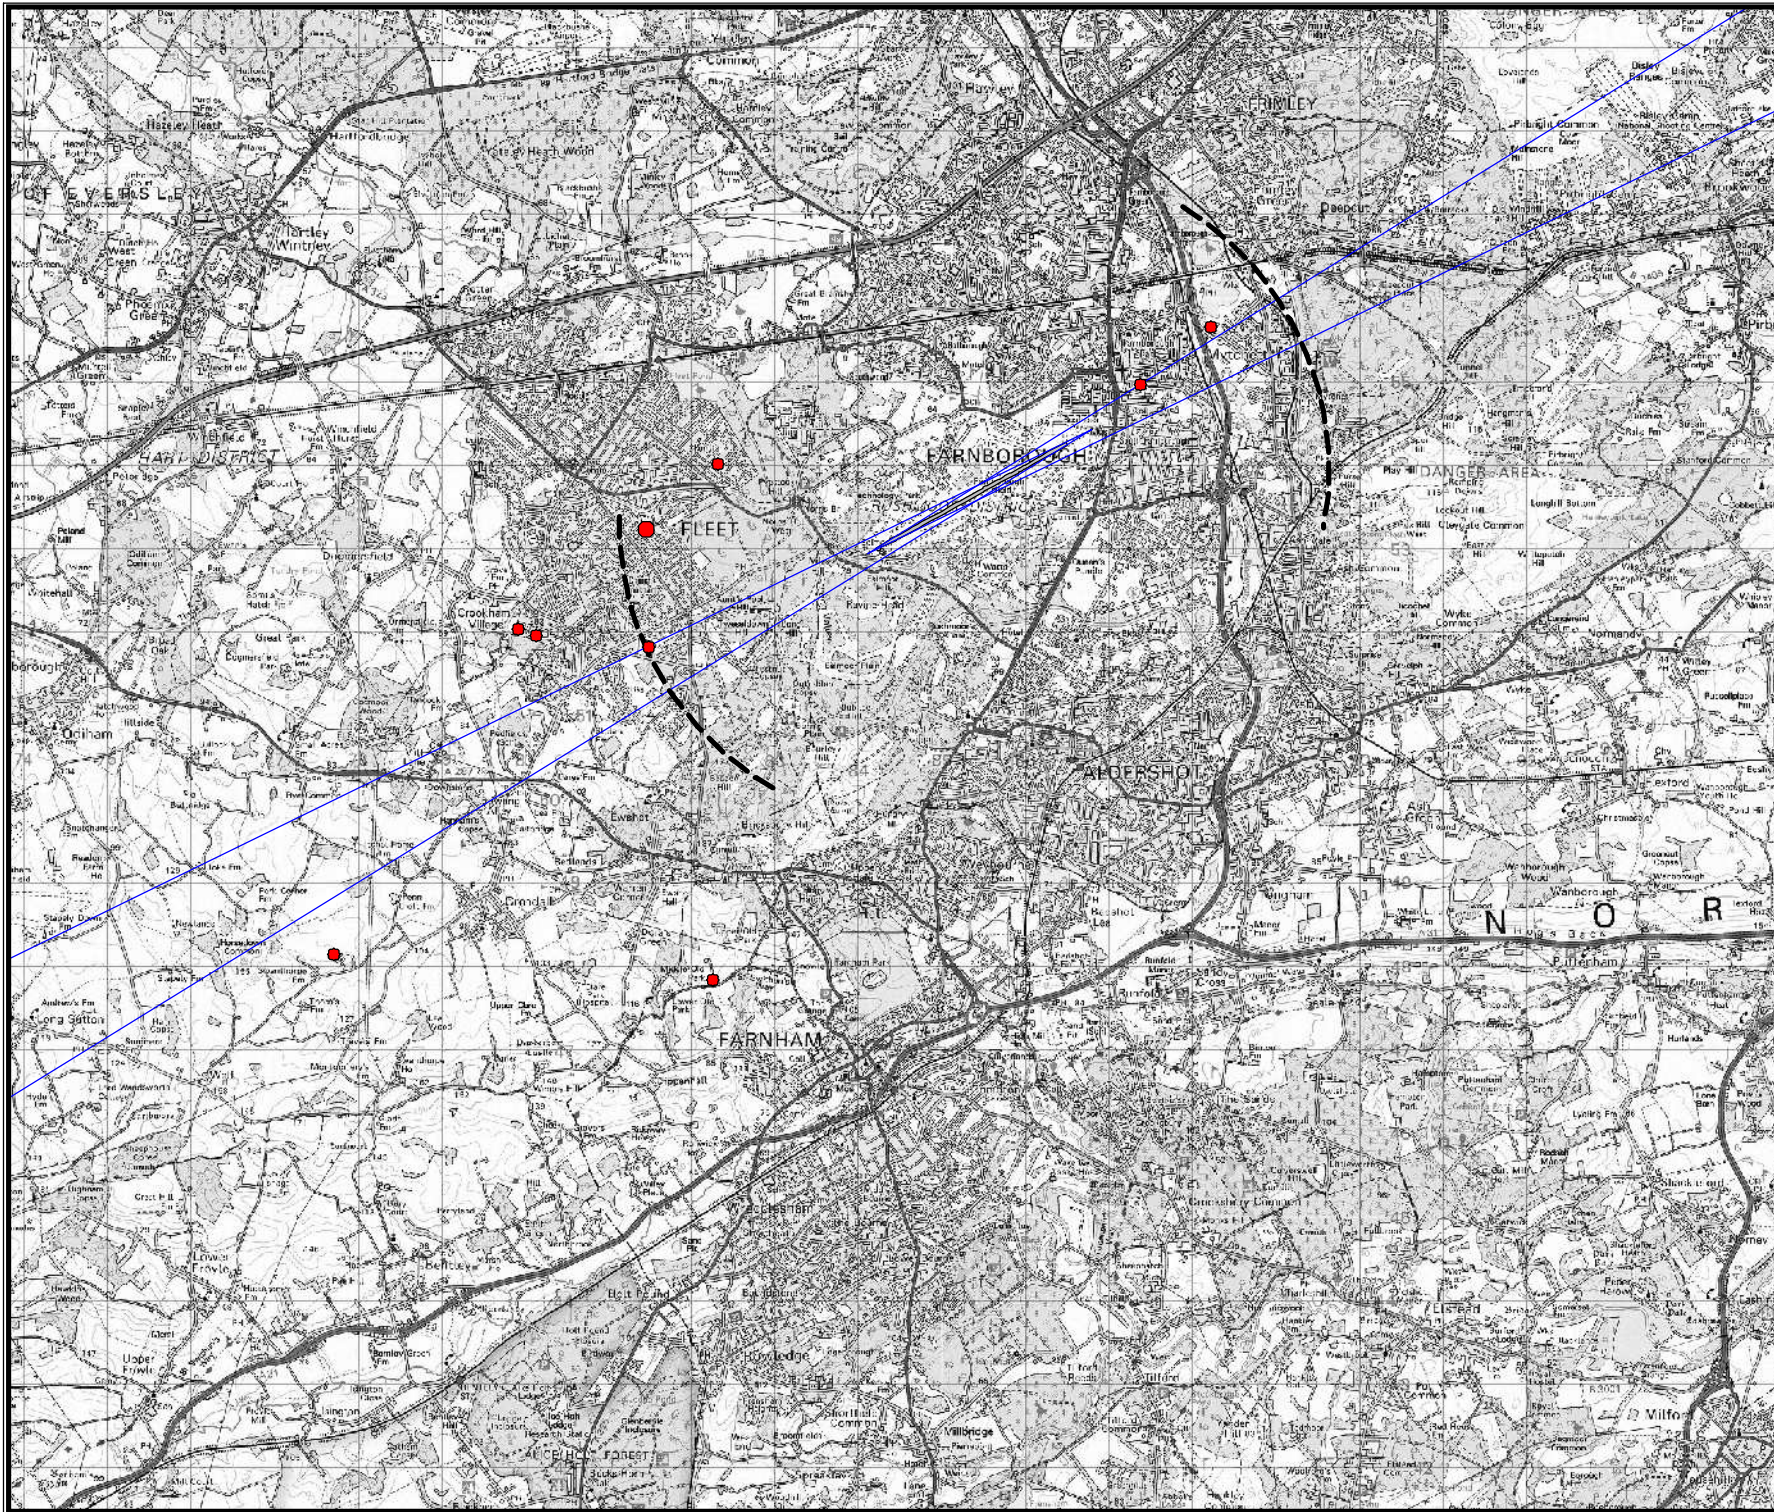

Complaints are represented by a graduated symbol, example sizes below:

20
10
2

--- 2nm from DME
— ILS Course Sector

The following complaints were registered at locations beyond the boundaries of this map:
GU27 2, GU21 2, GU21 8
5 from GU35 9

Revisions

Farnborough Airport Ltd
Farnborough
Hampshire
GU14 6XA

Based upon the 2016 Ordnance Survey Mastermap digital data product with the permission of the Ordnance Survey on behalf of The Controller of Her Majesty's Stationery Office, © Crown Copyright All rights reserved. Farnborough Airport 100036221

Scale@A4	Date	Drawn by
1:90600	09/10/19	DB

Title
Complaints by Postcode
Jul 19

Drawing No.	Rev No.
GN TG A OP 3004	A

File