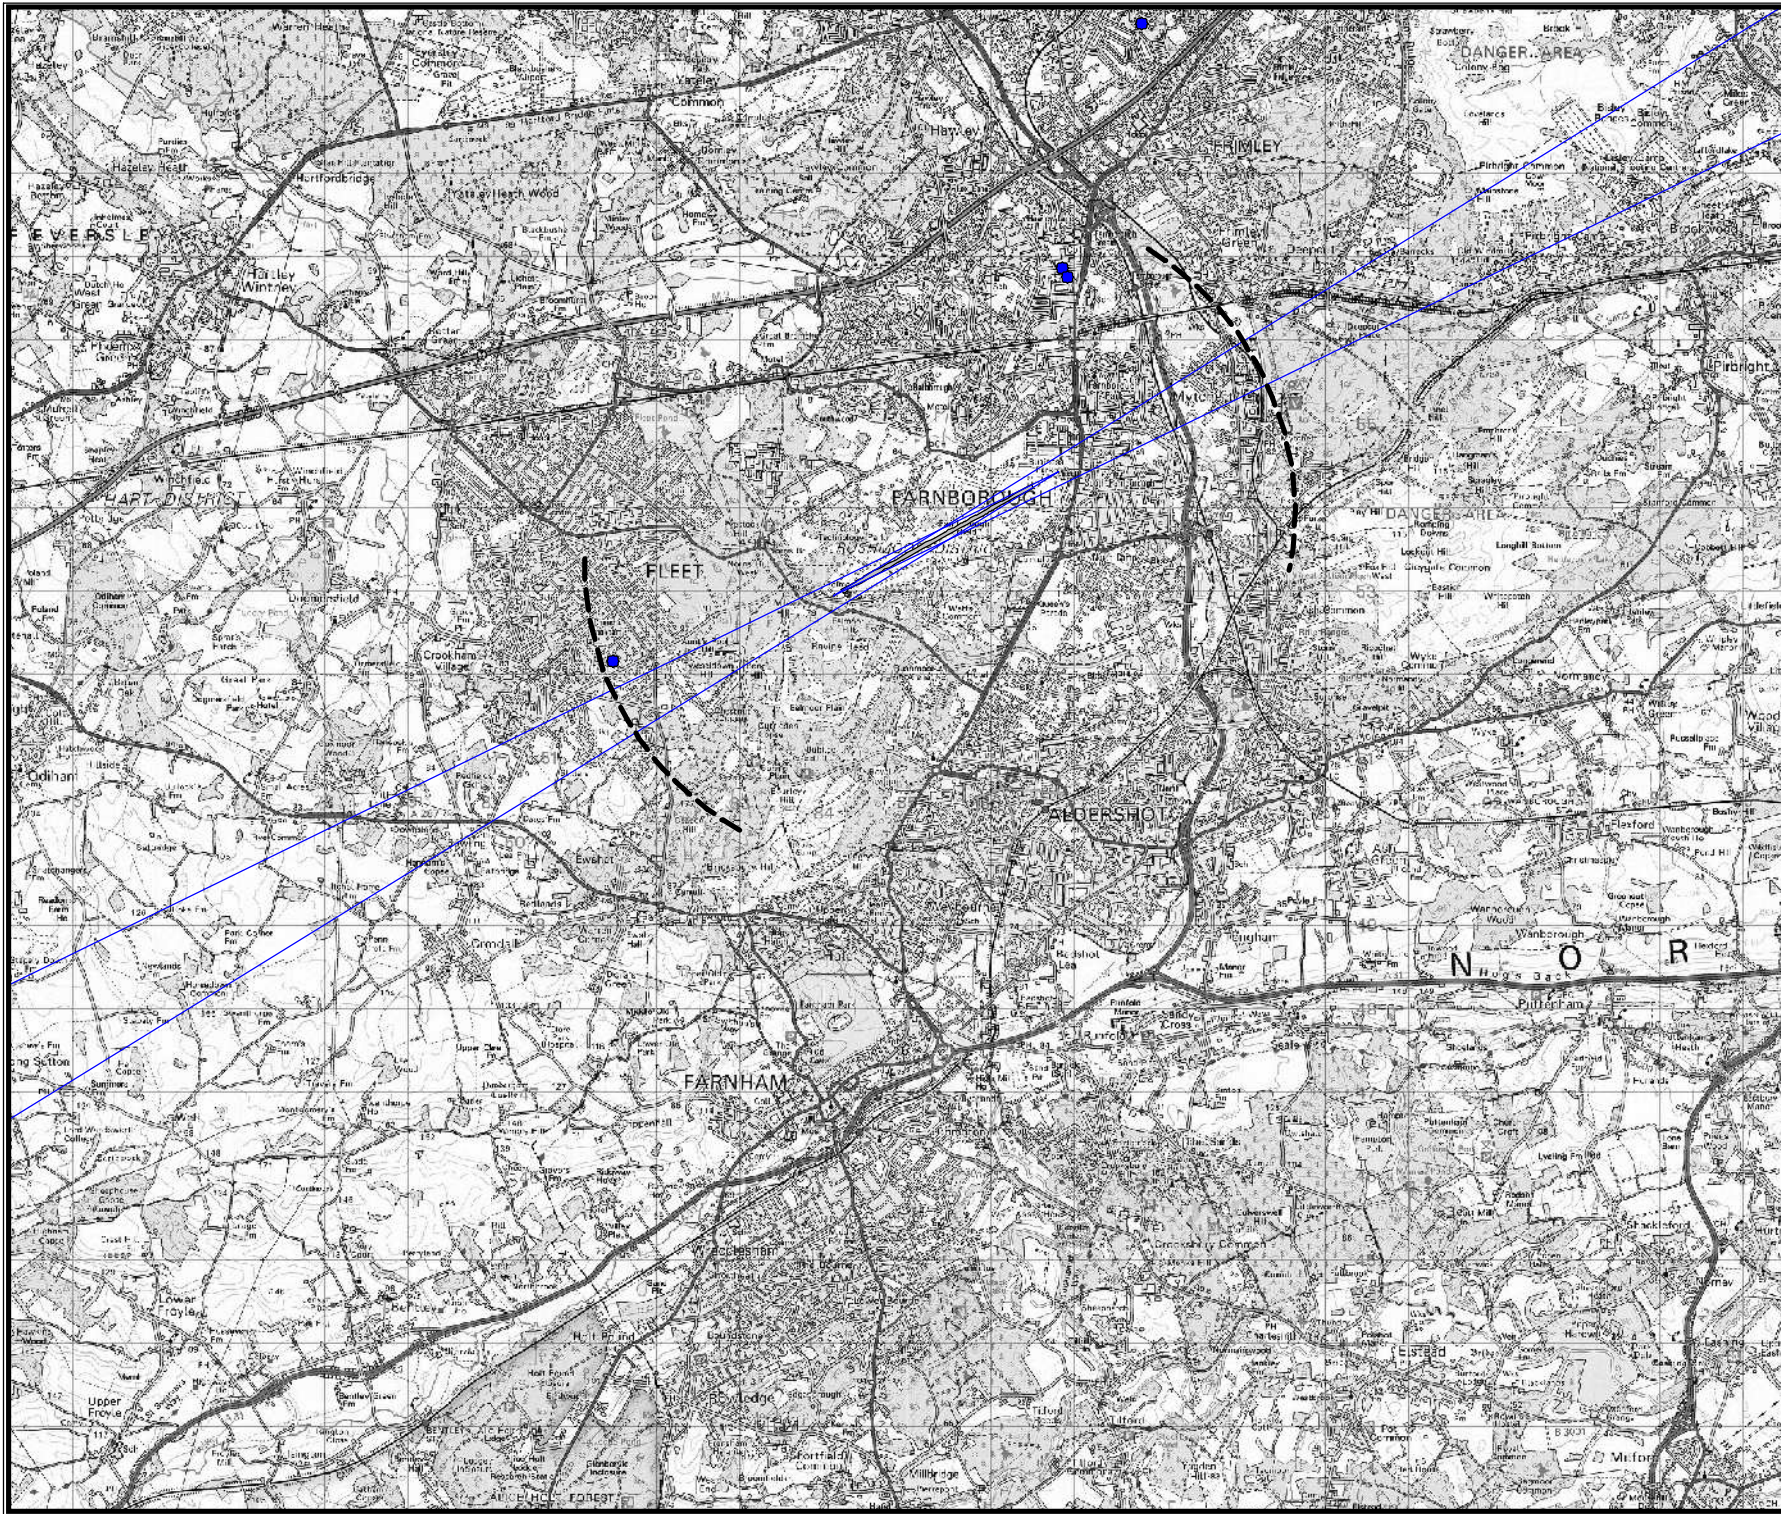

Complaints are represented by a graduated symbol, example sizes below:

--- 2nm from DME
— ILS Course Sector

The following complaint was registered at a location beyond the boundaries of this map:
GU34 3

Revisions

Farnborough Airport Ltd
Farnborough
Hampshire
GU14 6XA

Based upon the 2016 Ordnance Survey Mastermap digital data product with the permission of the Ordnance Survey on behalf of The Controller of Her Majesty's Stationary Office, © Crown Copyright All rights reserved. Farnborough Airport 100036221

Scale@A4	Date	Drawn by
1:90600	11/2/20	DB

Title

Farnborough
Unrelated Complaints
Oct 19 to Jan 20

Drawing No.	Rev No.
GN TG A OP 3051	A

File