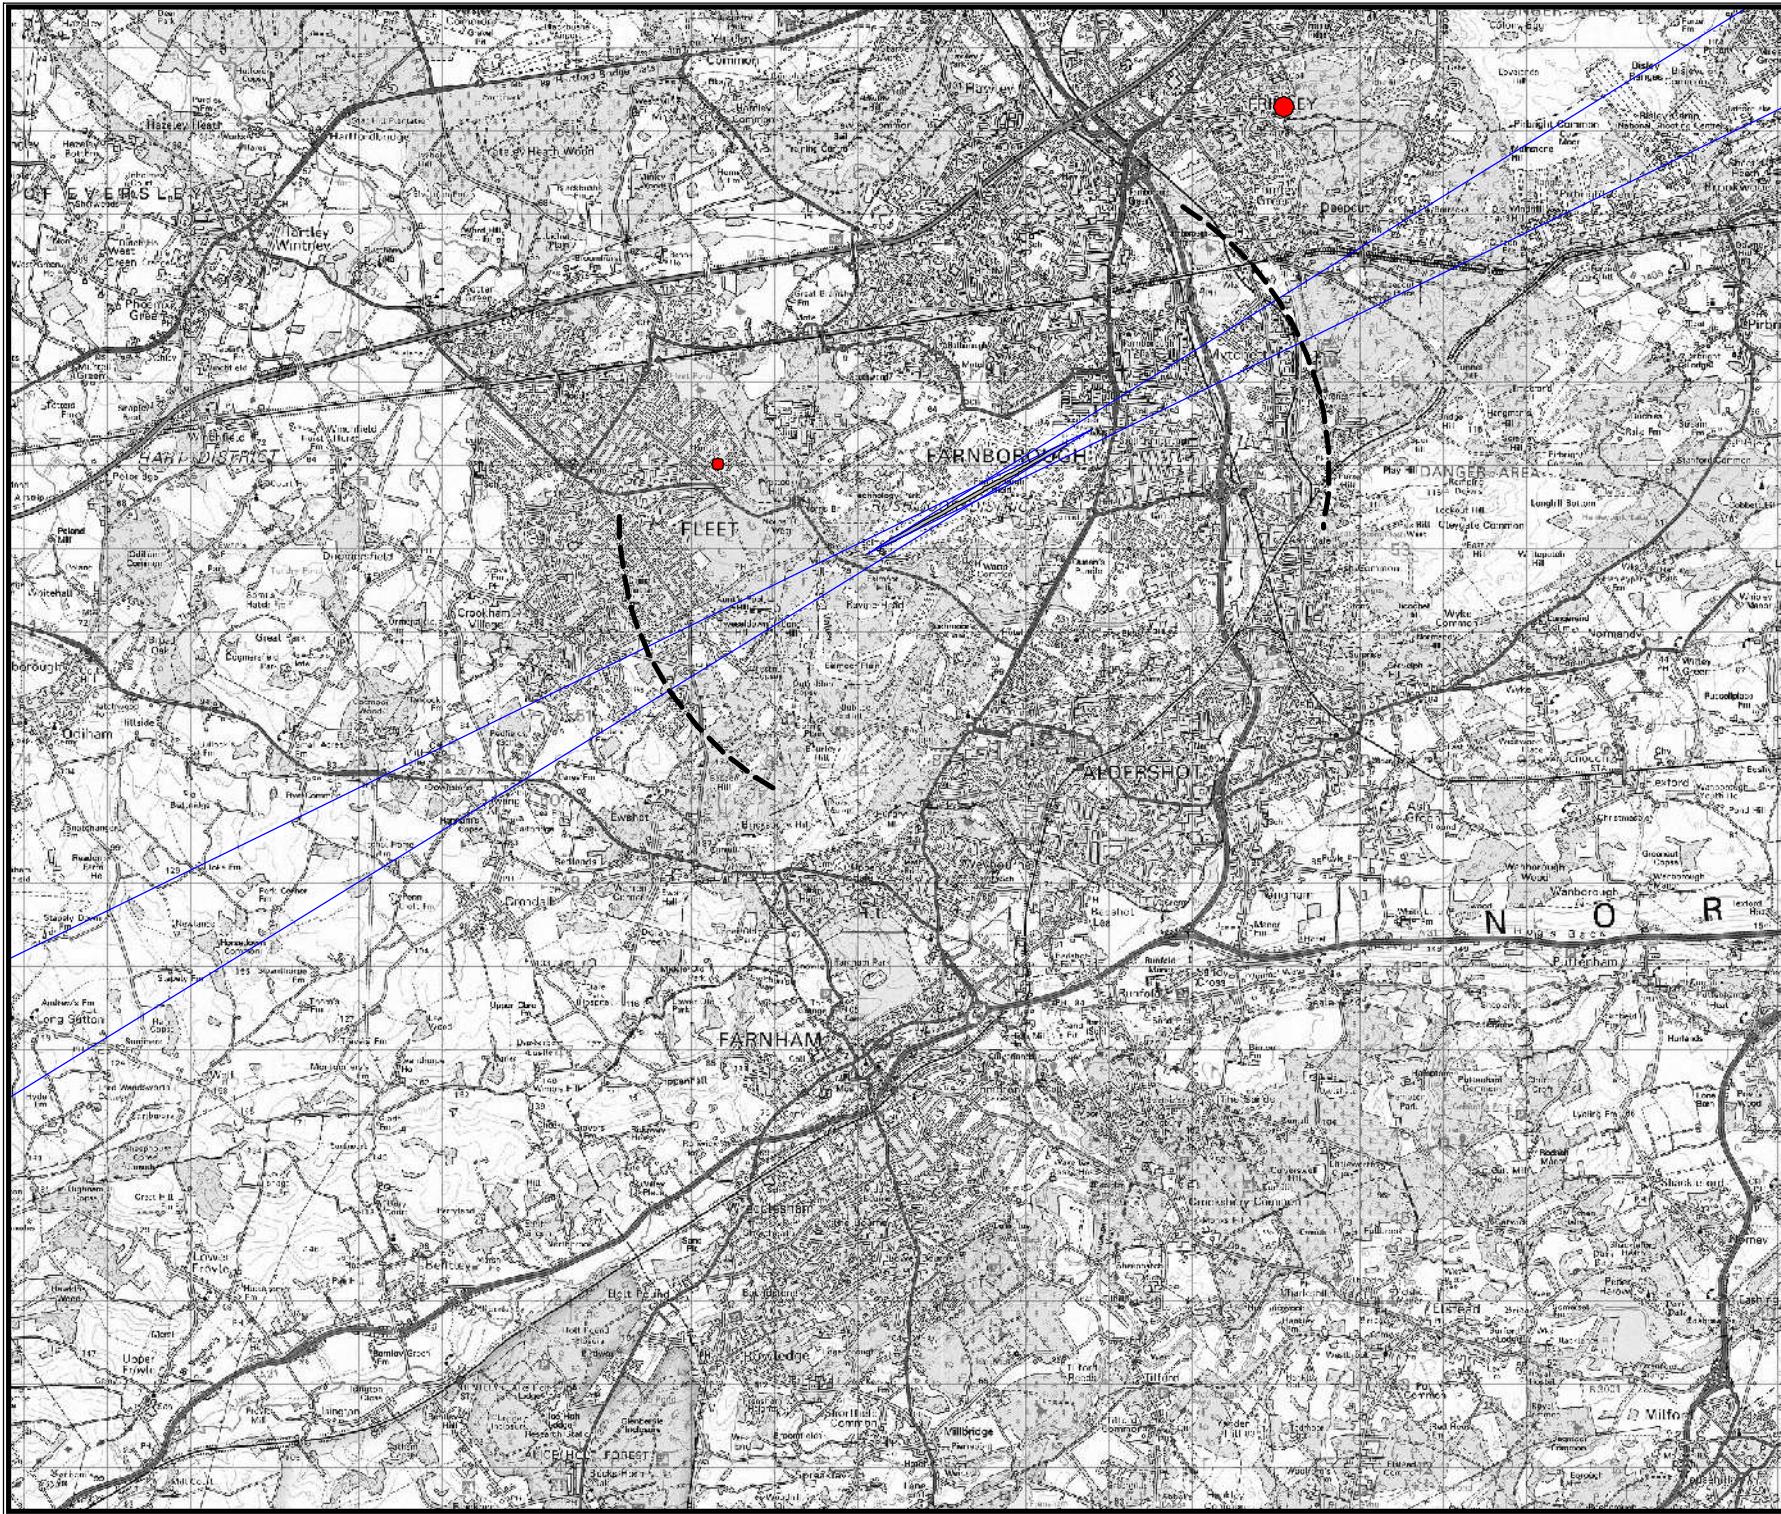

Complaints are represented by a graduated symbol, example sizes below:

--- 2nm from DME
— ILS Course Sector

Revisions

Farnborough Airport Ltd
Farnborough
Hampshire
GU14 6XA

Based upon the 2016 Ordnance Survey Mastermap digital data product with the permission of the Ordnance Survey on behalf of The Controller of Her Majesty's Stationery Office, © Crown Copyright All rights reserved. Farnborough Airport 100036221

Scale@A4	Date	Drawn by
1:90600	11/2/20	DB

Title
Complaints by Postcode
Nov 19

Drawing No.	Rev No.
GN TG A OP 3048	A

File