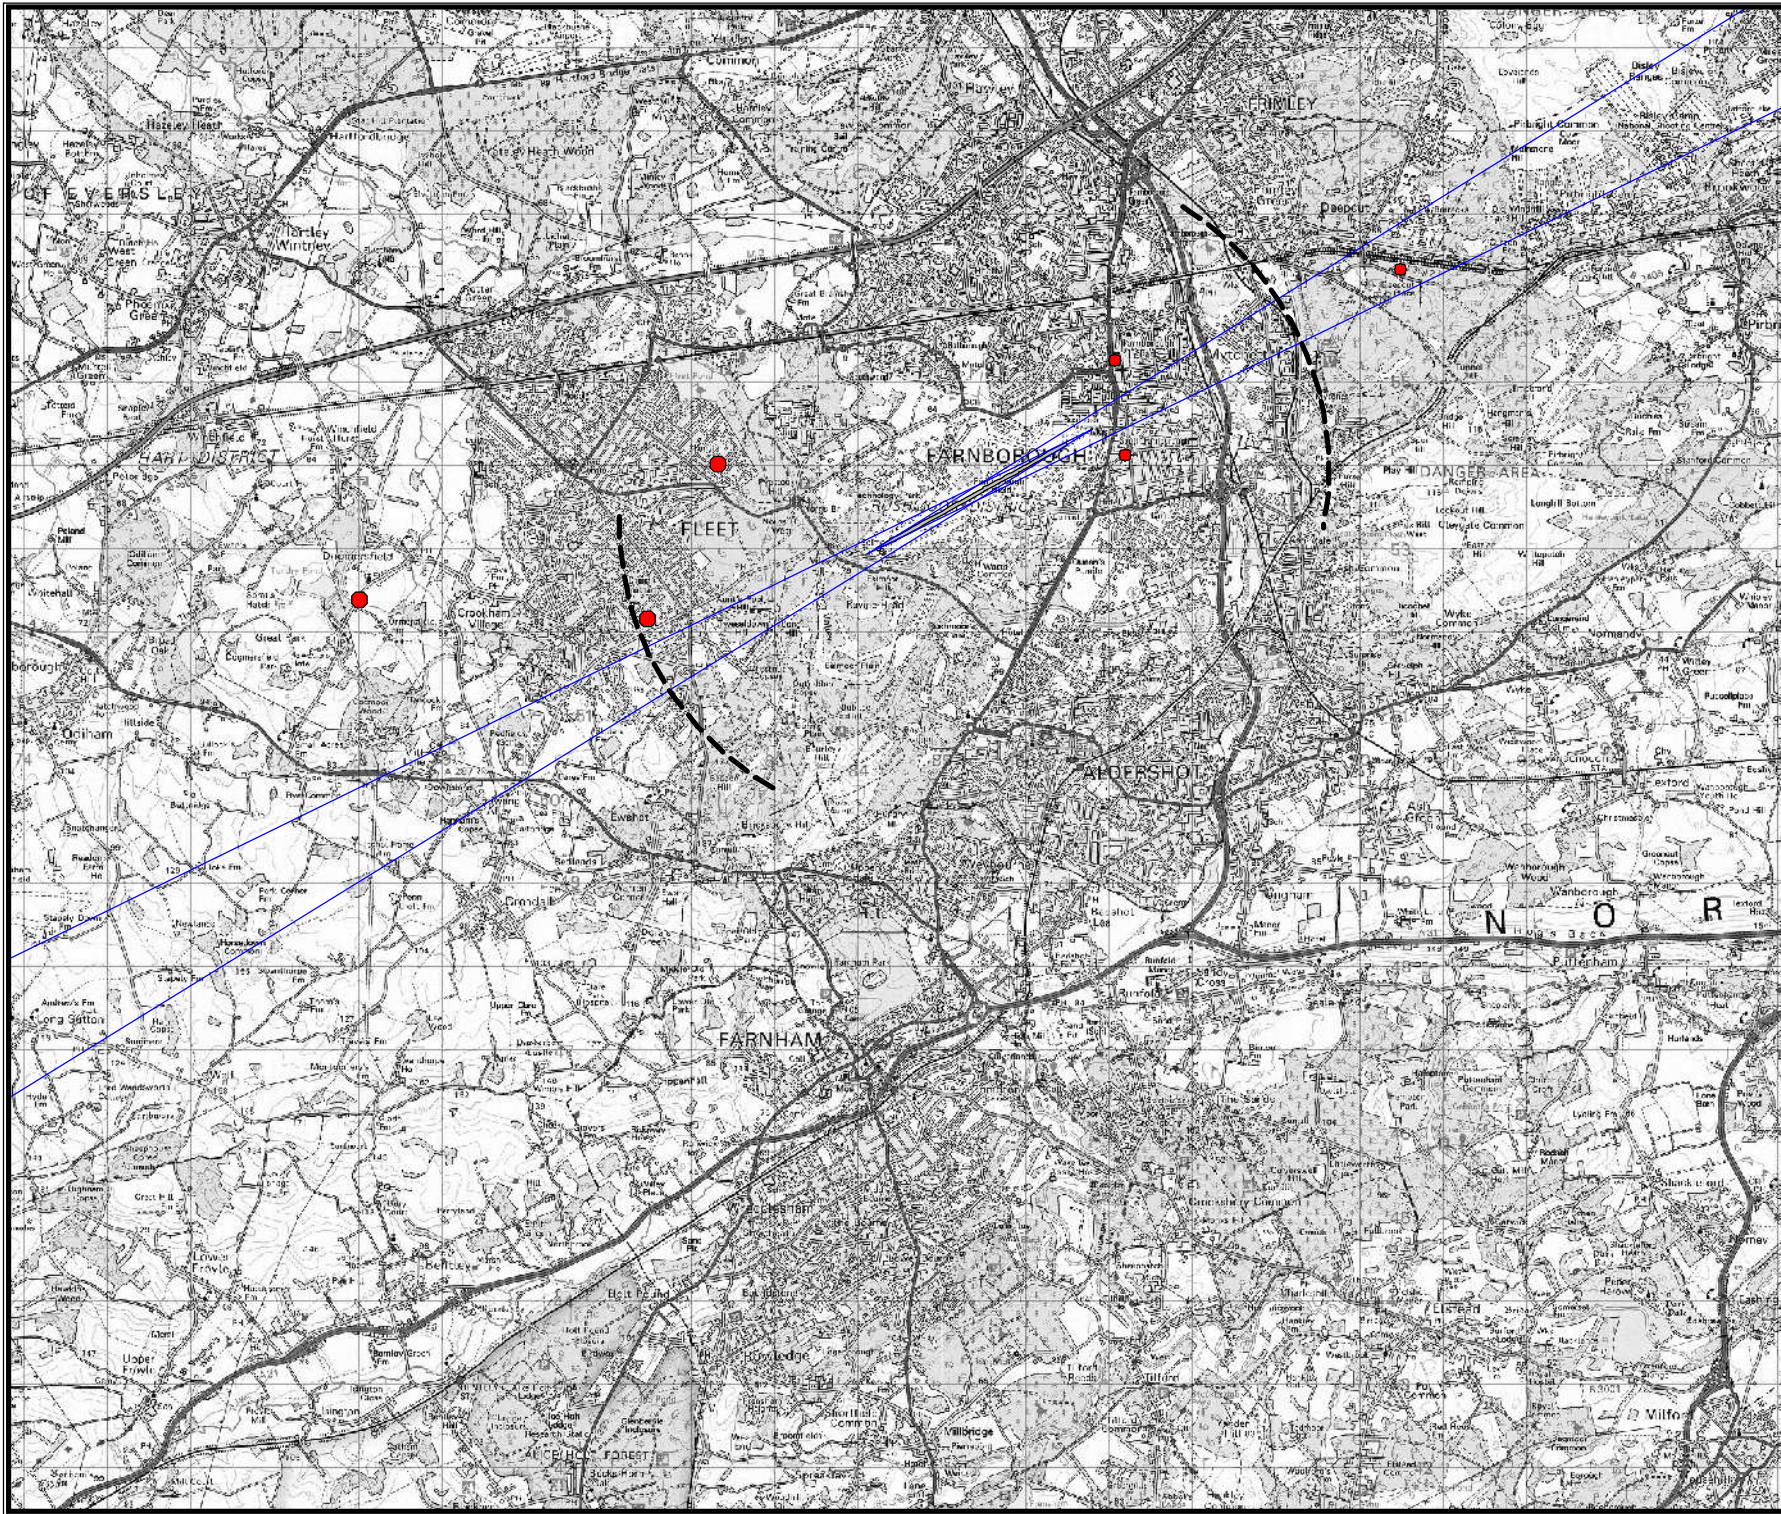

Complaints are represented by a graduated symbol, example sizes below:

--- 2nm from DME
--- ILS Course Sector

Revisions

Farnborough Airport Ltd
Farnborough
Hampshire
GU14 6XA

Based upon the 2016 Ordnance Survey Mastermap digital data product with the permission of the Ordnance Survey on behalf of The Controller of Her Majesty's Stationery Office, © Crown Copyright All rights reserved. Farnborough Airport 100036221

Scale@A4	Date	Drawn by
1:90600	11/2/20	DB

Title
Complaints by Postcode
Jan 20

Drawing No.	Rev No.
GN TG A OP 3050	A

File