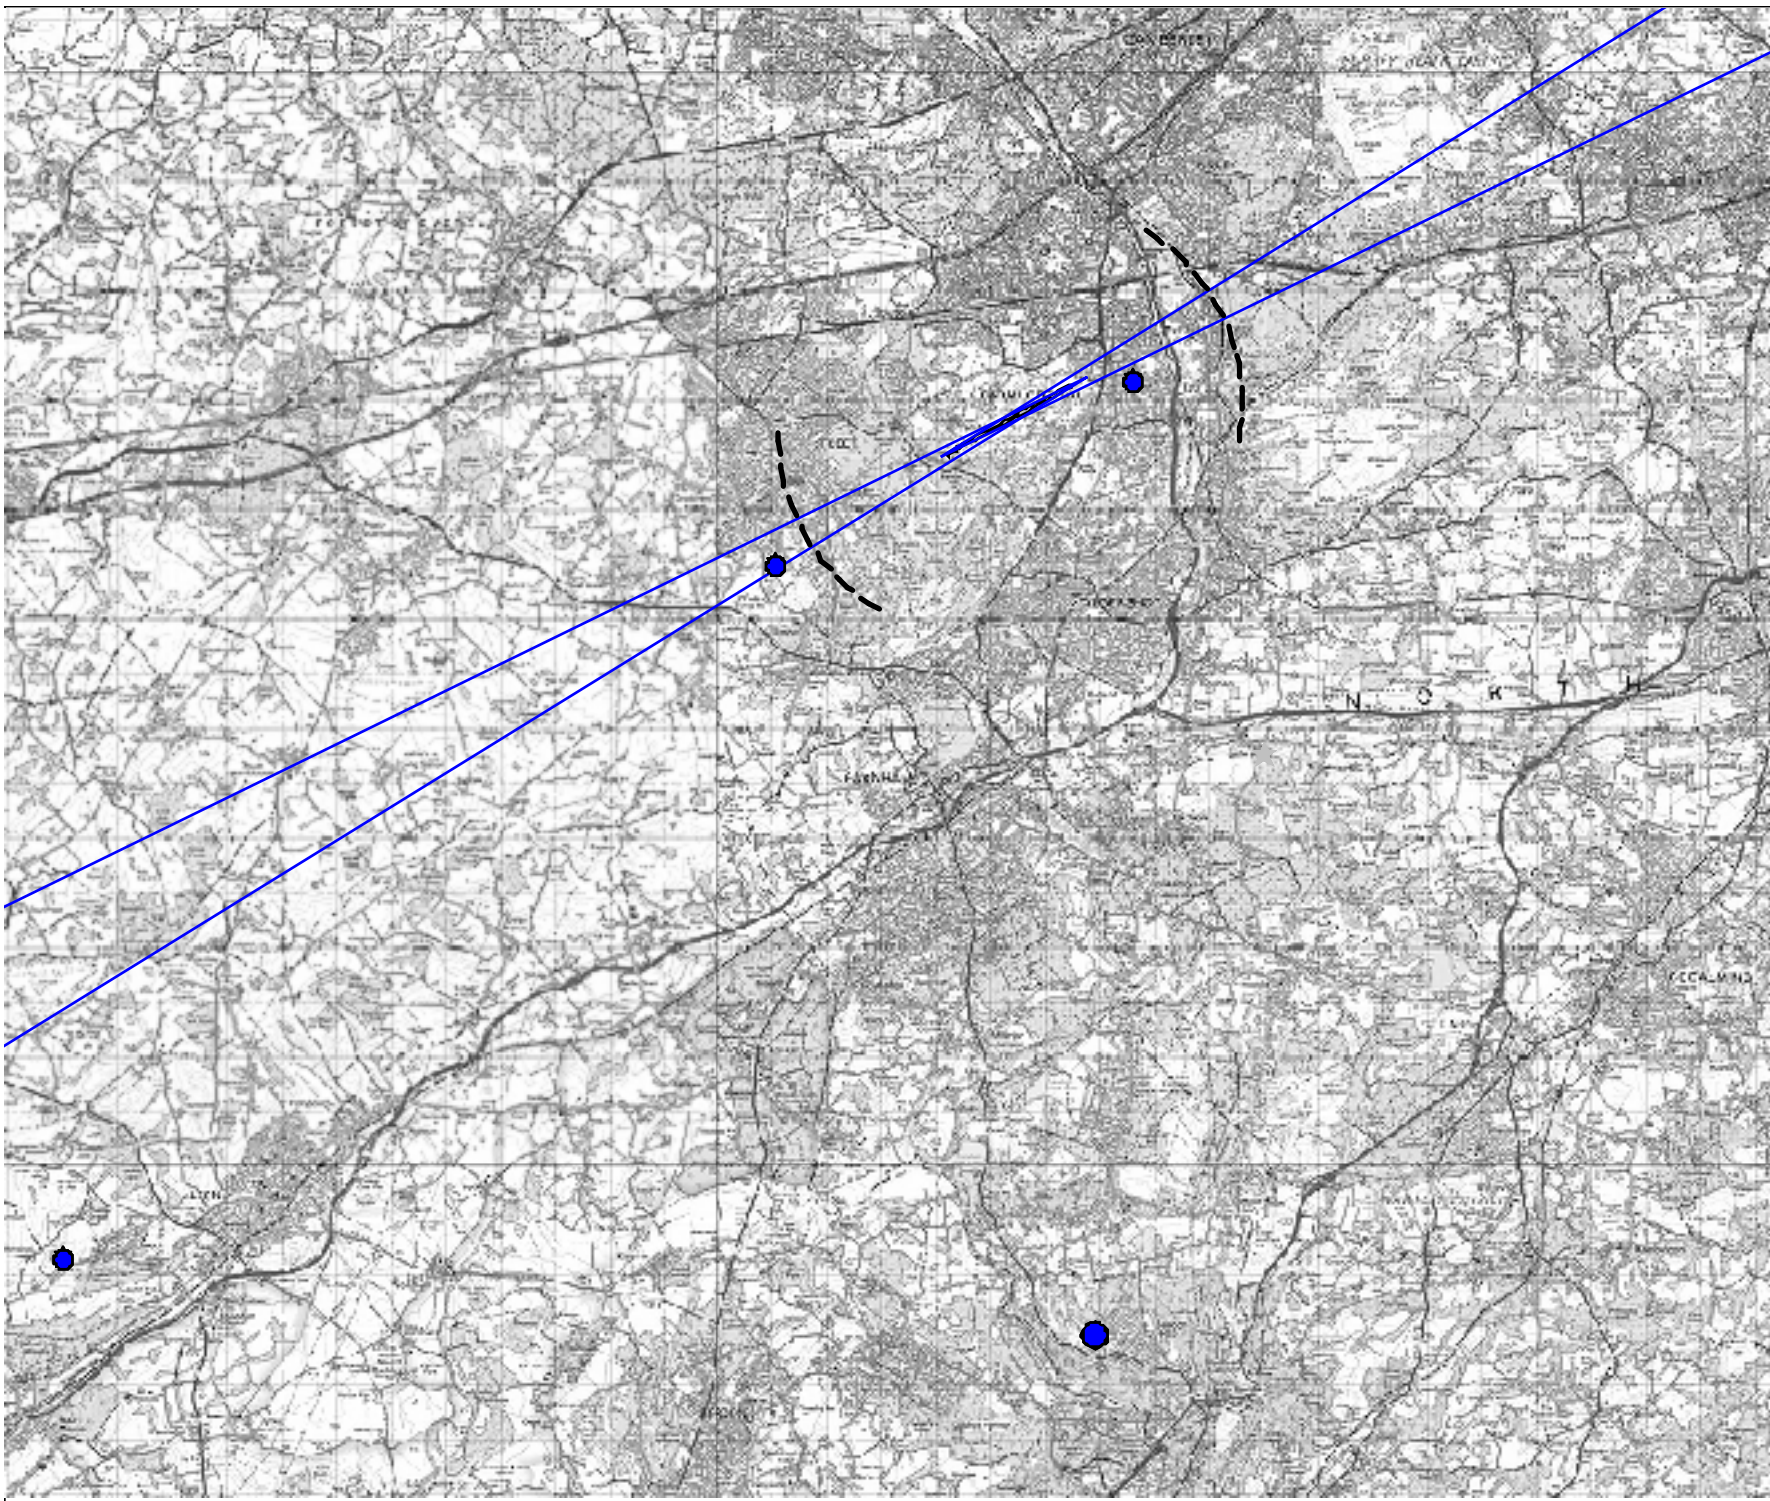

Key:
Complaints are represented by a graduated symbol, example sizes below:

- - - 2nm from DME

— ILS Course Sector

The following complaints were registered at locations beyond the boundary of this map:
SO24 0 x 1
RH20 2 x 1

Farnborough Airport Ltd
Farnborough
Hampshire
GU14 6XA
+44 1252 379000

© Crown Copyright and database rights (2020)
OS 100036221

Scale at A4	Date	Drawn by
1:138600	12/10/20	DB

Farnborough Unrelated Complaints Jun 20 to Sept 20

Drawing No	Revision
GN TG A OP 3112	A