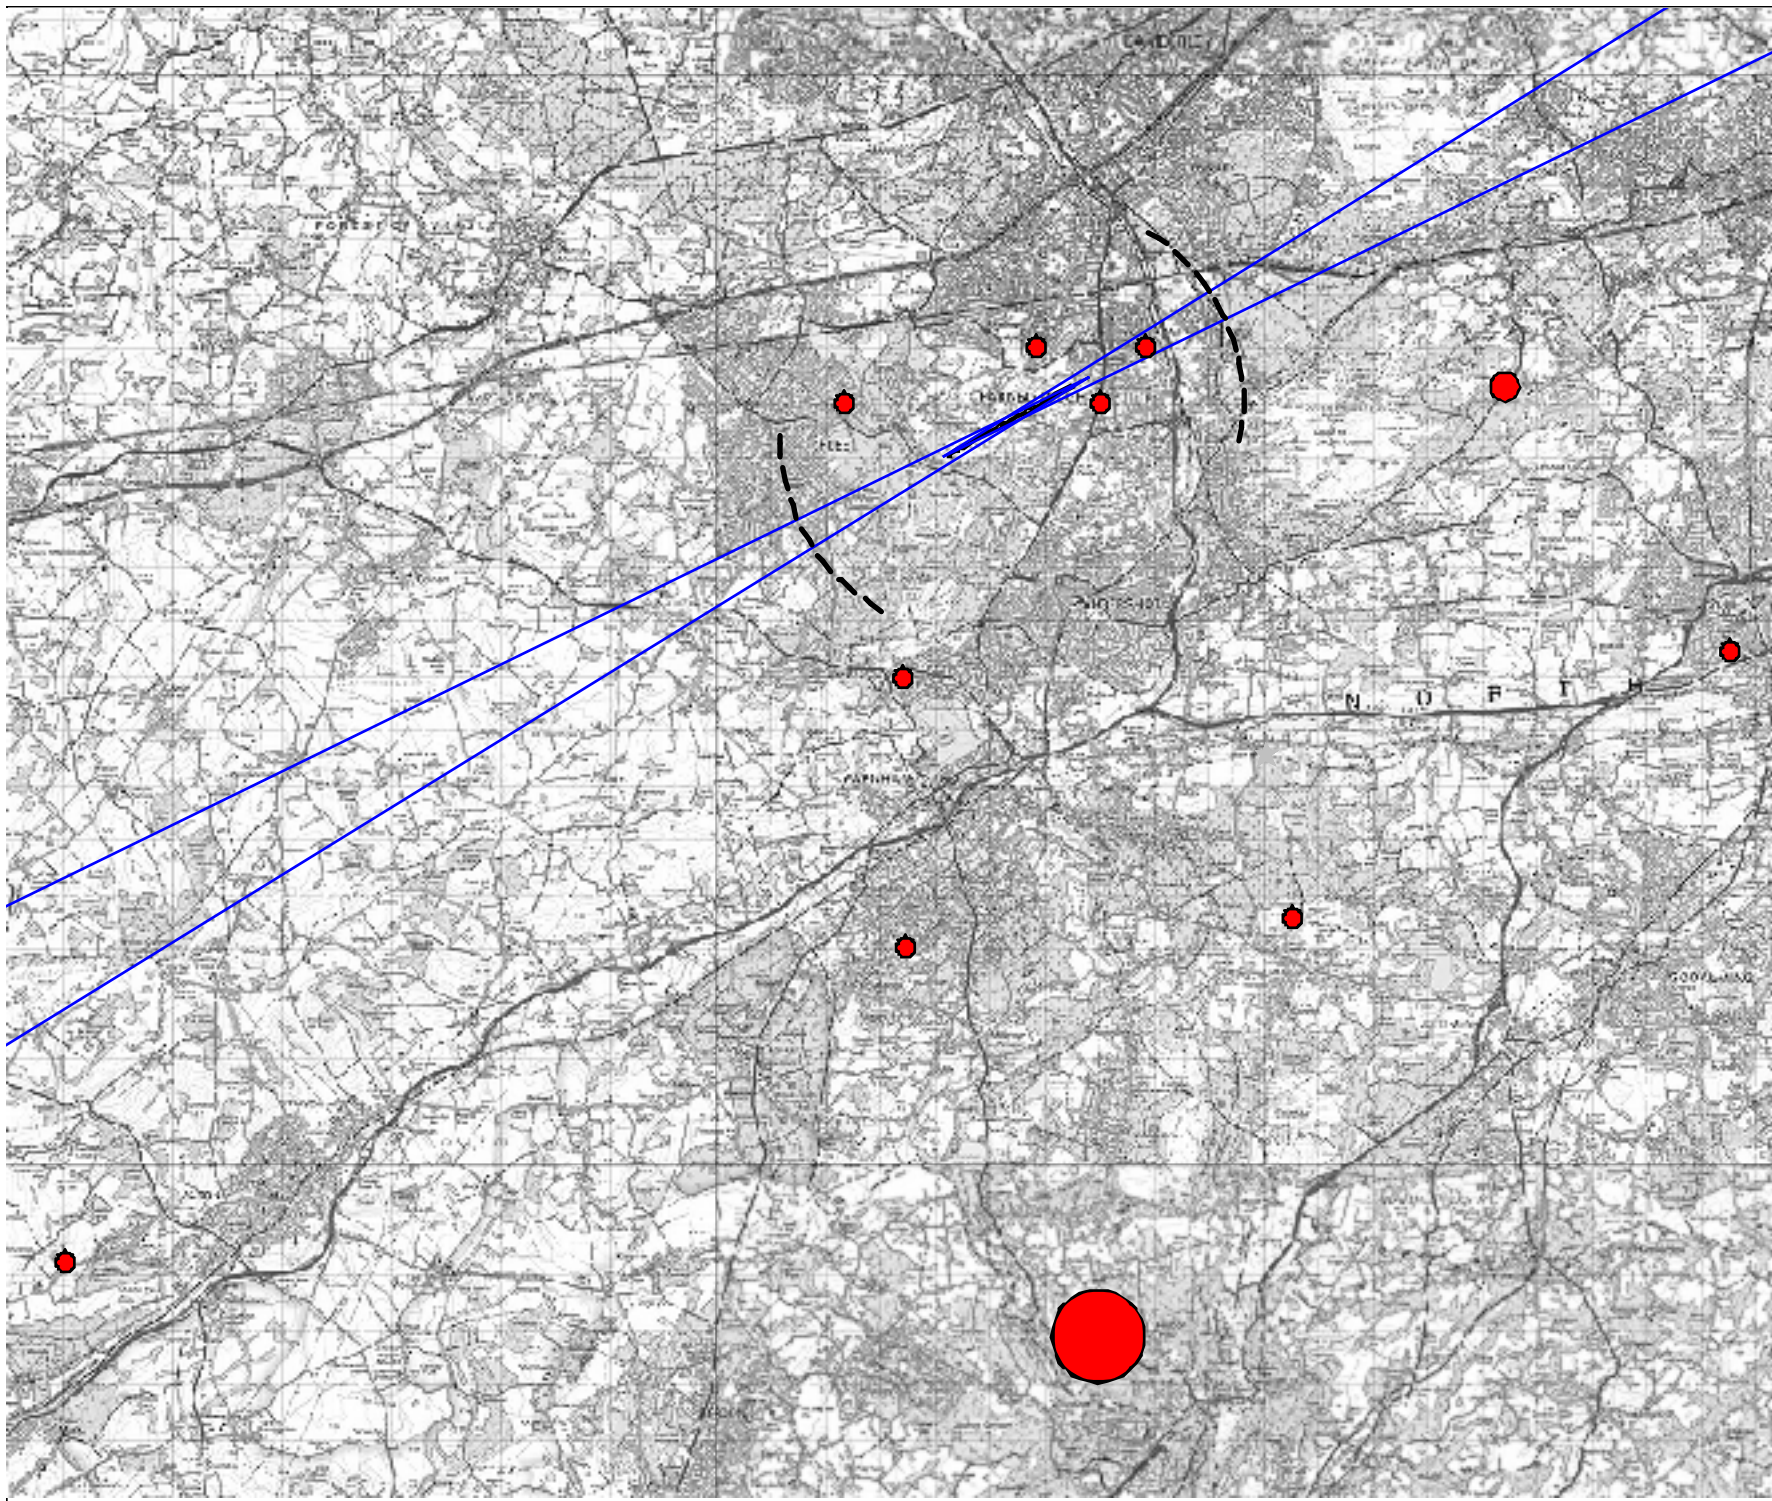

Key:
Complaints are represented by a graduated symbol, example sizes below:

--- 2nm from DME

— ILS Course Sector

Farnborough Airport Ltd
Farnborough
Hampshire
GU14 6XA
+44 1252 379000

© Crown Copyright and database rights (2020)
OS 100036221

Scale at A4	Date	Drawn by
1:138600	12/10/20	DB

Complaints by Postcode Jul 20

Drawing No	Revision
GN TG A OP 3109	A