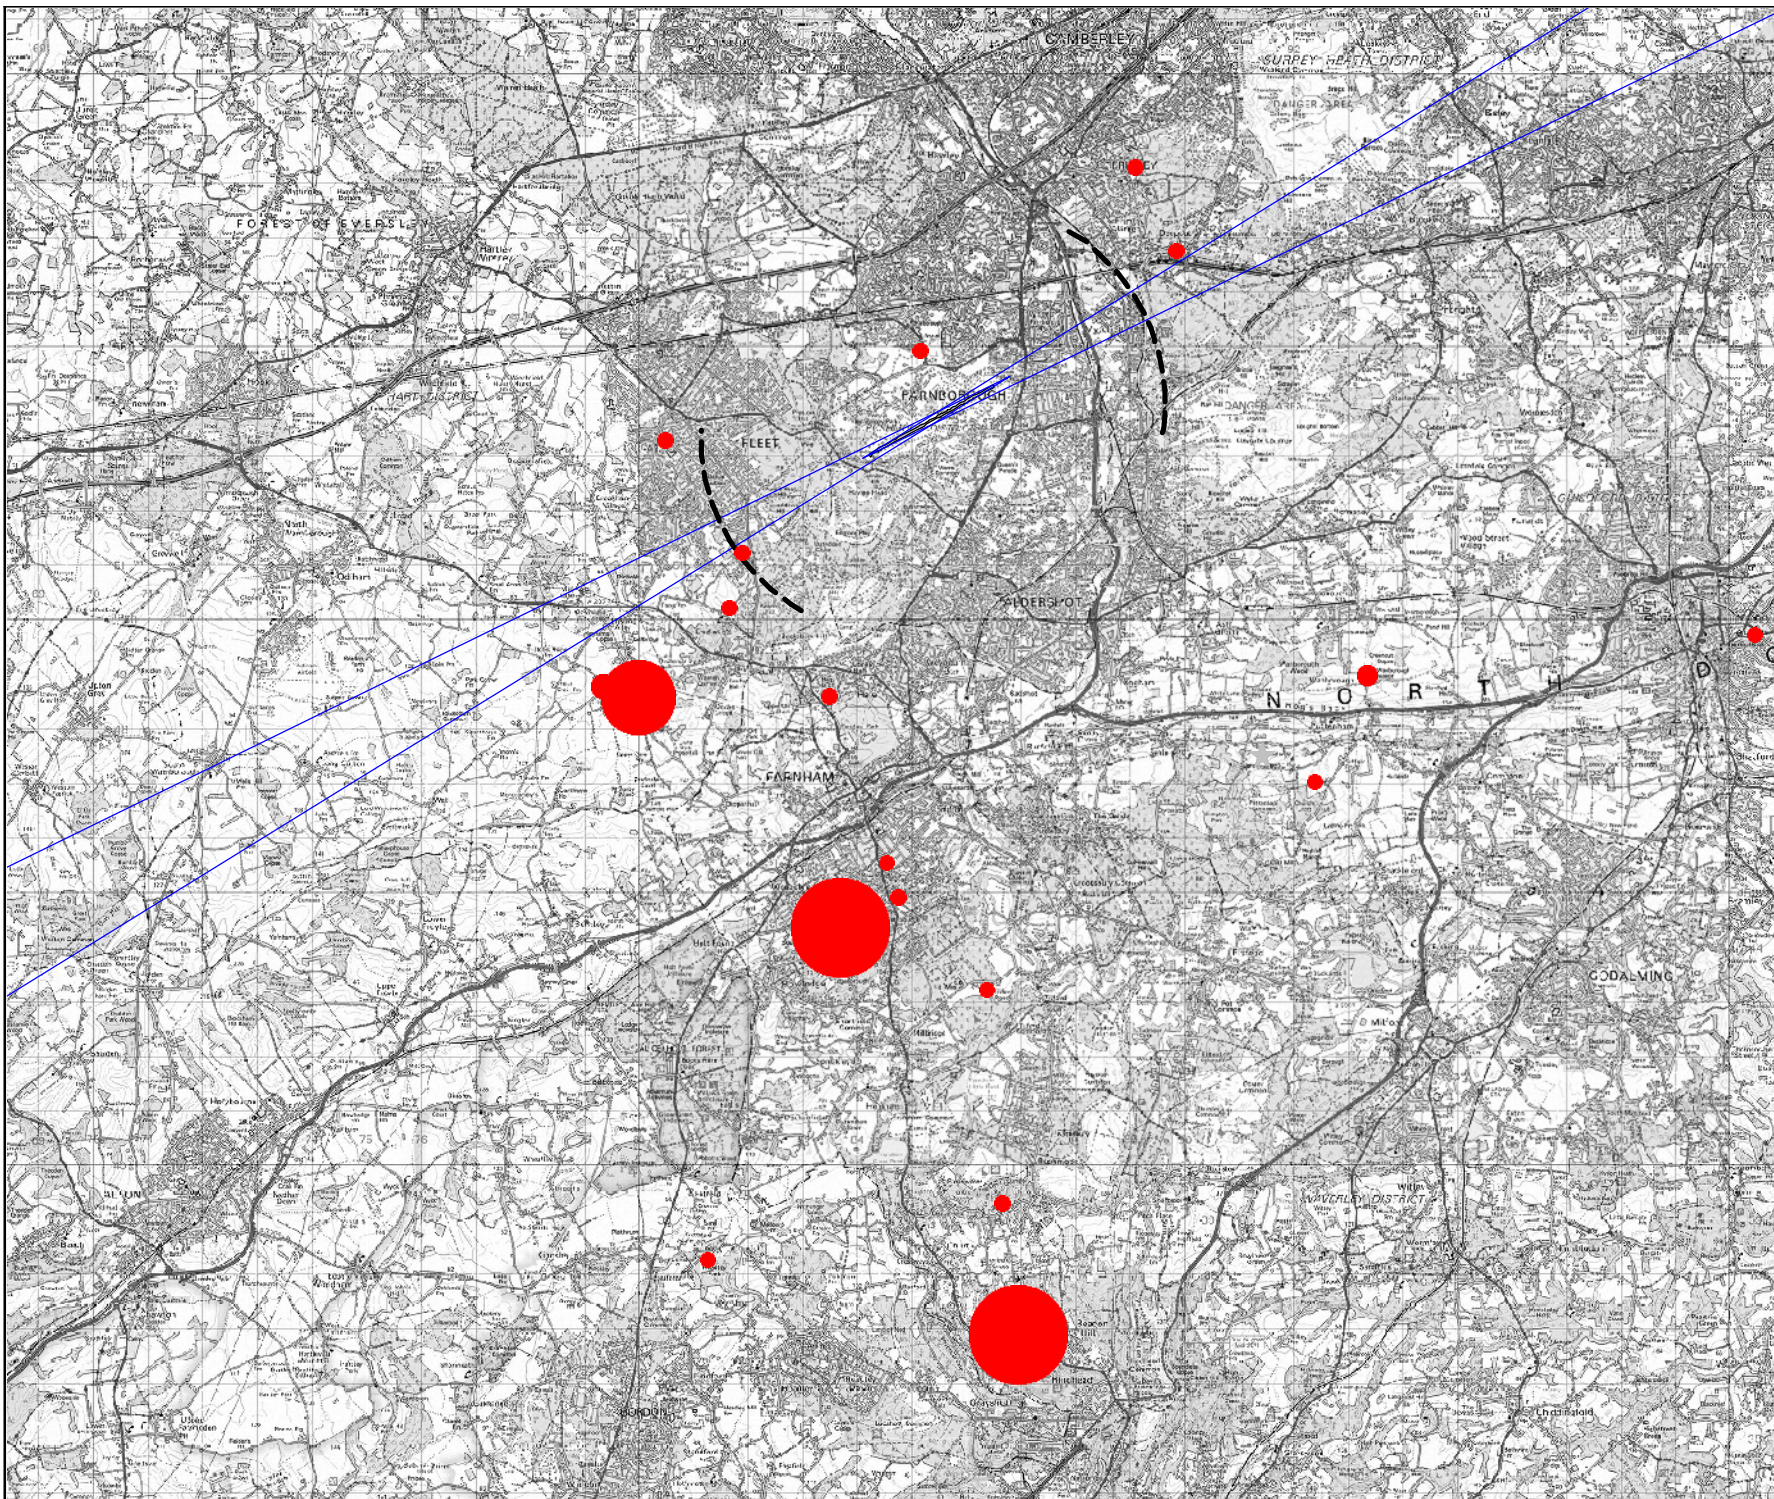

Key:
Complaints are represented by a graduated symbol, example sizes below:

--- 2nm from DME

— ILS Course Sector

Farnborough Airport Ltd
Farnborough
Hampshire
GU14 6XA
+44 1252 379000

© Crown Copyright and database rights (2020)
OS 100036221

Scale at A4	Date	Drawn by
1:138600	13/06/22	DB

Complaints by Postcode Feb 22

Drawing No	Revision
GN TG A OP 3254	A

Key:
Complaints are represented by a graduated symbol, example sizes below:

--- 2nm from DME

© Crown Copyright and database rights (2020)
OS 100036221

Scale at A4	Date	Drawn by
1:138600	14/06/22	DB

Farnborough Unrelated Complaints Feb 22 to May 22

Drawing No	Revision
GN TG A OP 3258	A