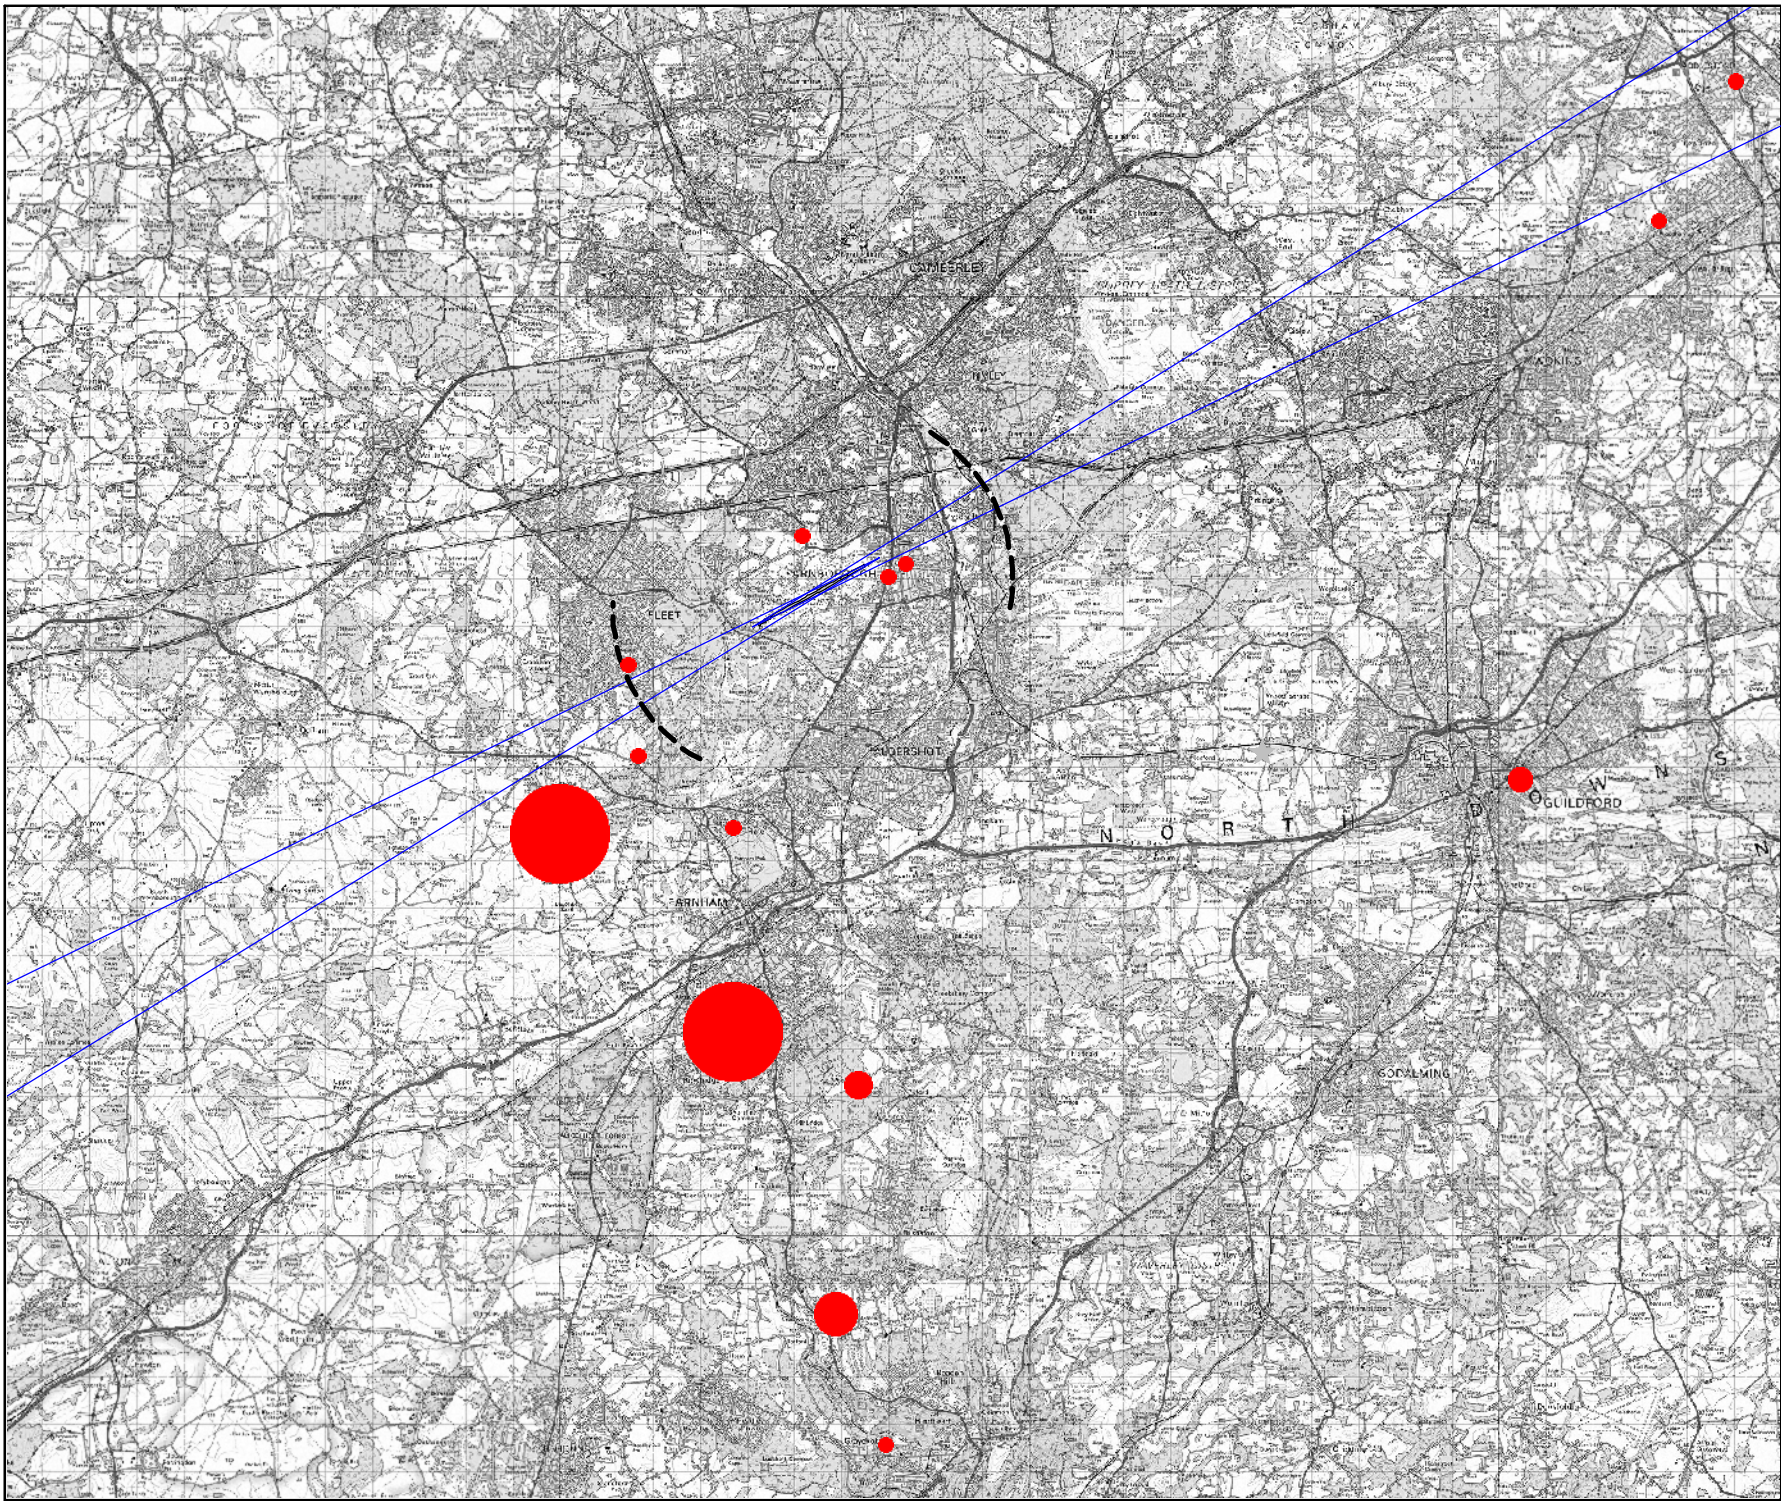

Key:
Complaints are represented by a graduated symbol, example sizes below:

--- 2nm from DME

— ILS Course Sector

Farnborough Airport Ltd
Farnborough
Hampshire
GU14 6XA
+44 1252 379000

© Crown Copyright and database rights (2020)
OS 100036221

Scale at A4	Date	Drawn by
1:138600	14/06/22	DB

Complaints by Postcode Apr 22

Drawing No	Revision
GN TG A OP 3256	A