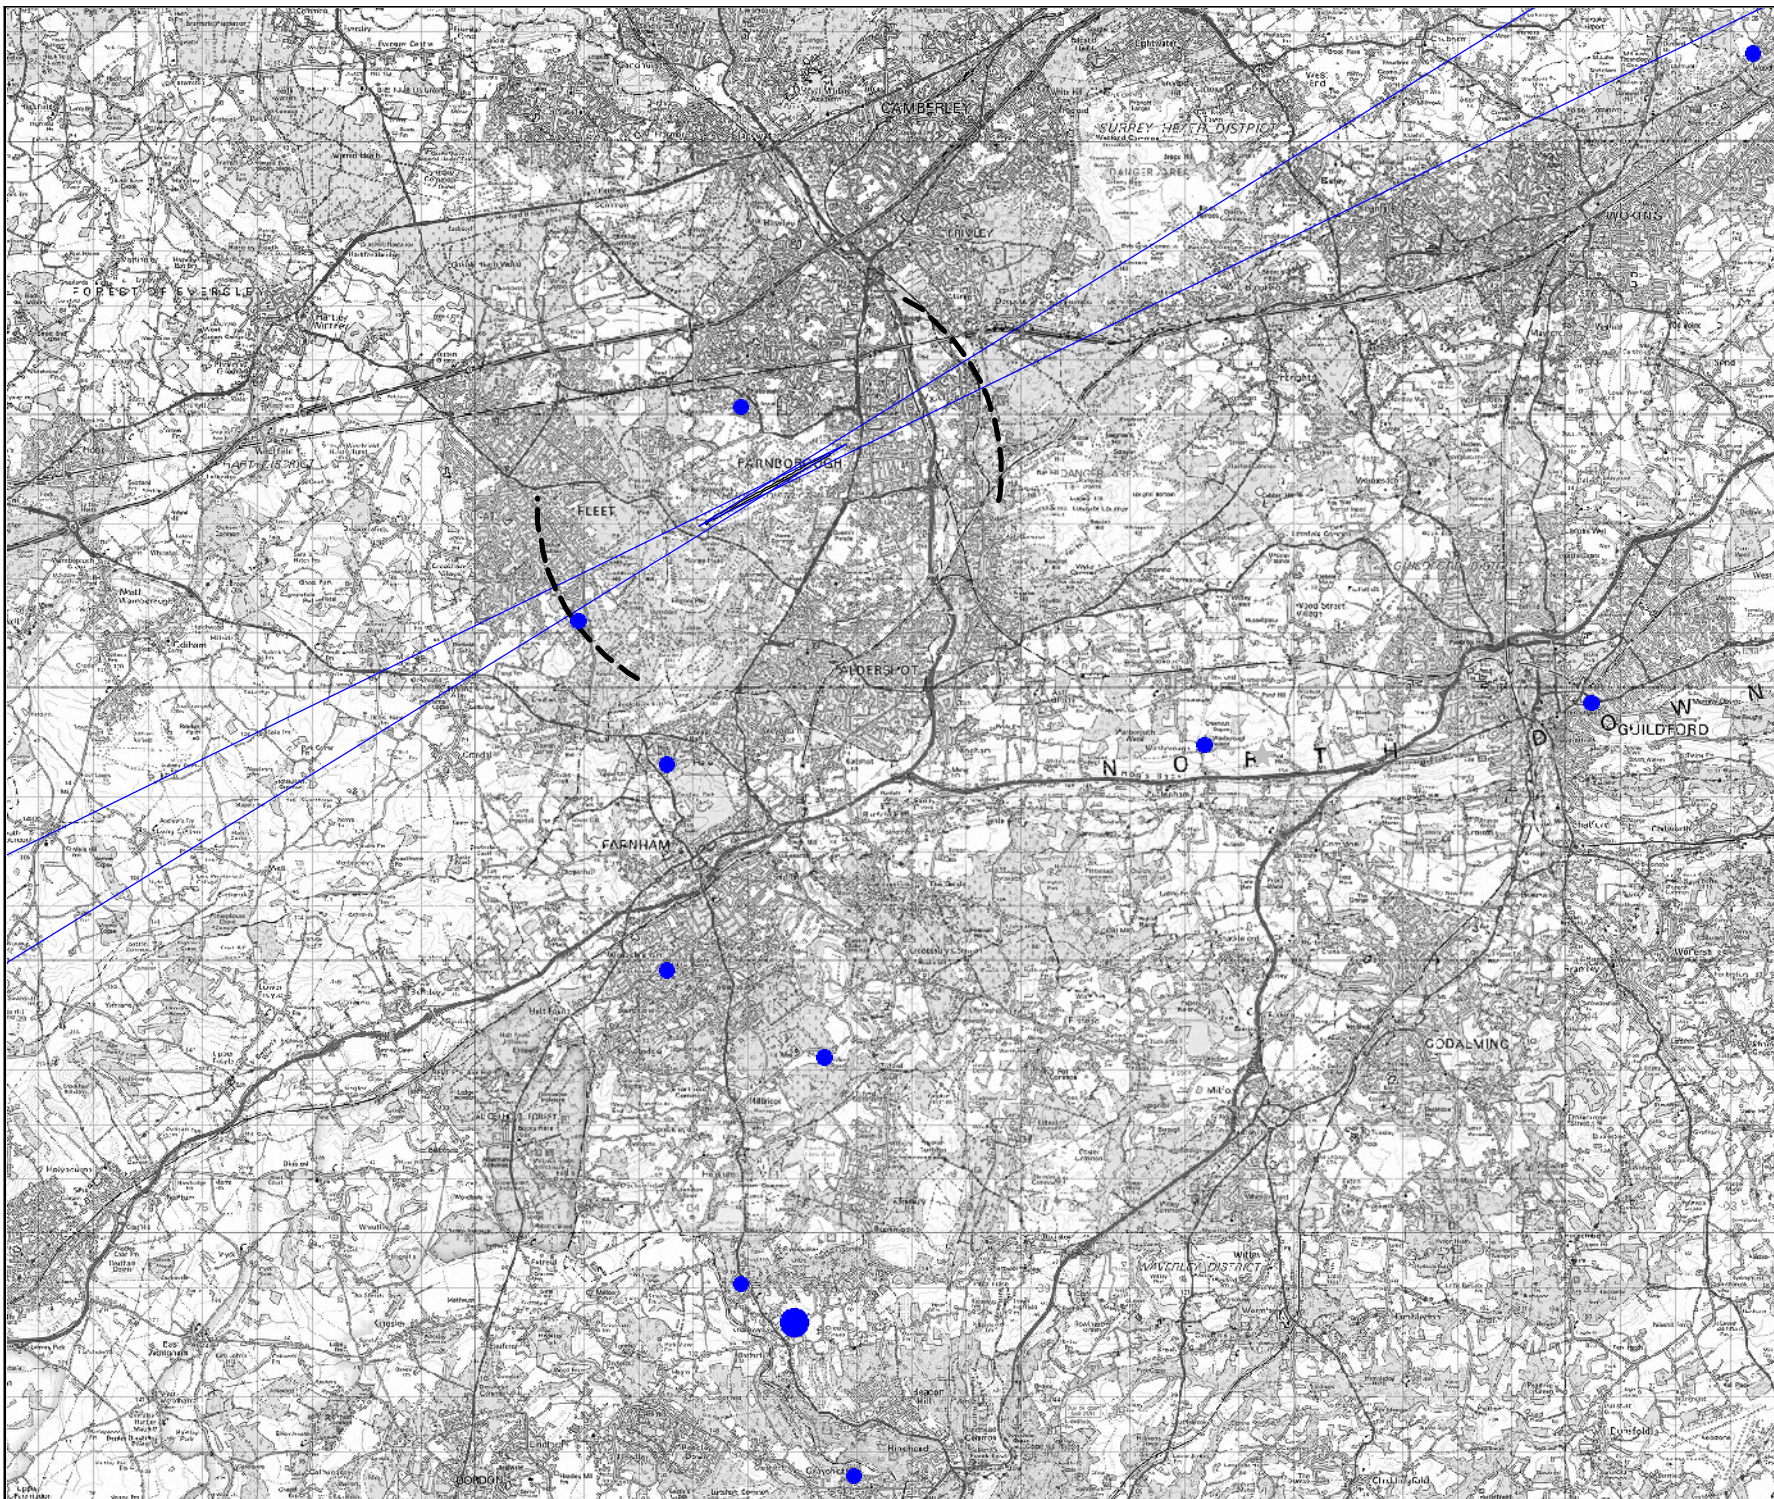

Key:
Complaints are represented by a graduated symbol, example sizes below:

--- 2nm from DME

— ILS Course Sector

Farnborough Airport Ltd
Farnborough
Hampshire
GU14 6XA
+44 1252 379000

© Crown Copyright and database rights (2020)
OS 100036221

Scale at A4	Date	Drawn by
1:138600	14/06/22	DB

Farnborough Unrelated Complaints Feb 22 to May 22

Drawing No	Revision
GN TG A OP 3258	A