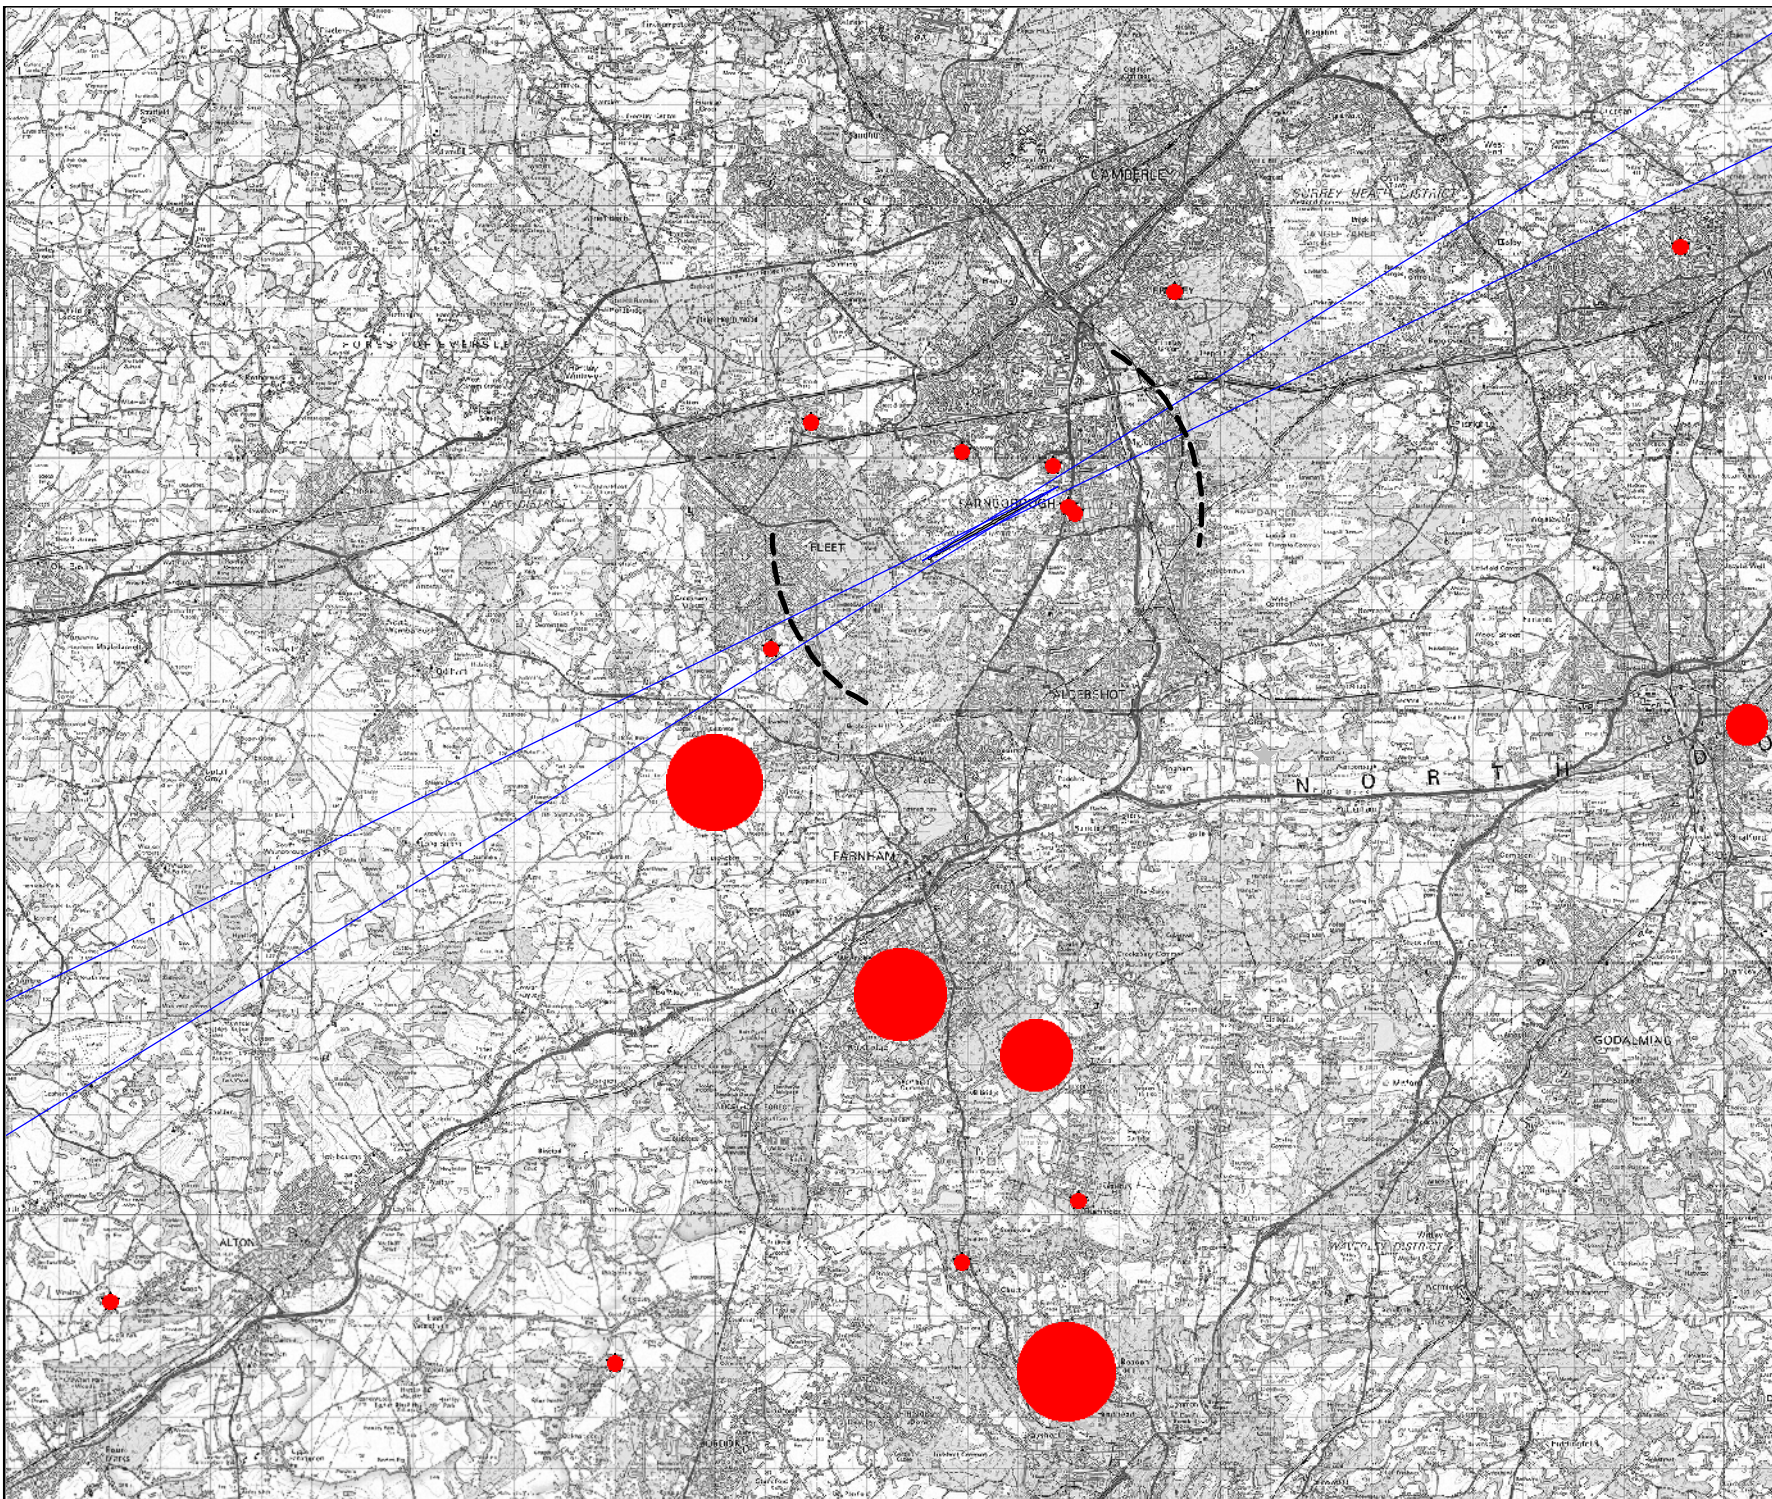

Key:
Complaints are represented by a graduated symbol, example sizes below:

--- 2nm from DME

— ILS Course Sector

Farnborough Airport Ltd
Farnborough
Hampshire
GU14 6XA
+44 1252 379000

© Crown Copyright and database rights (2020)
OS 100036221

Scale at A4	Date	Drawn by
1:138600	14/06/22	DB

Complaints by Postcode May 22

Drawing No	Revision
GN TG A OP 3257	A