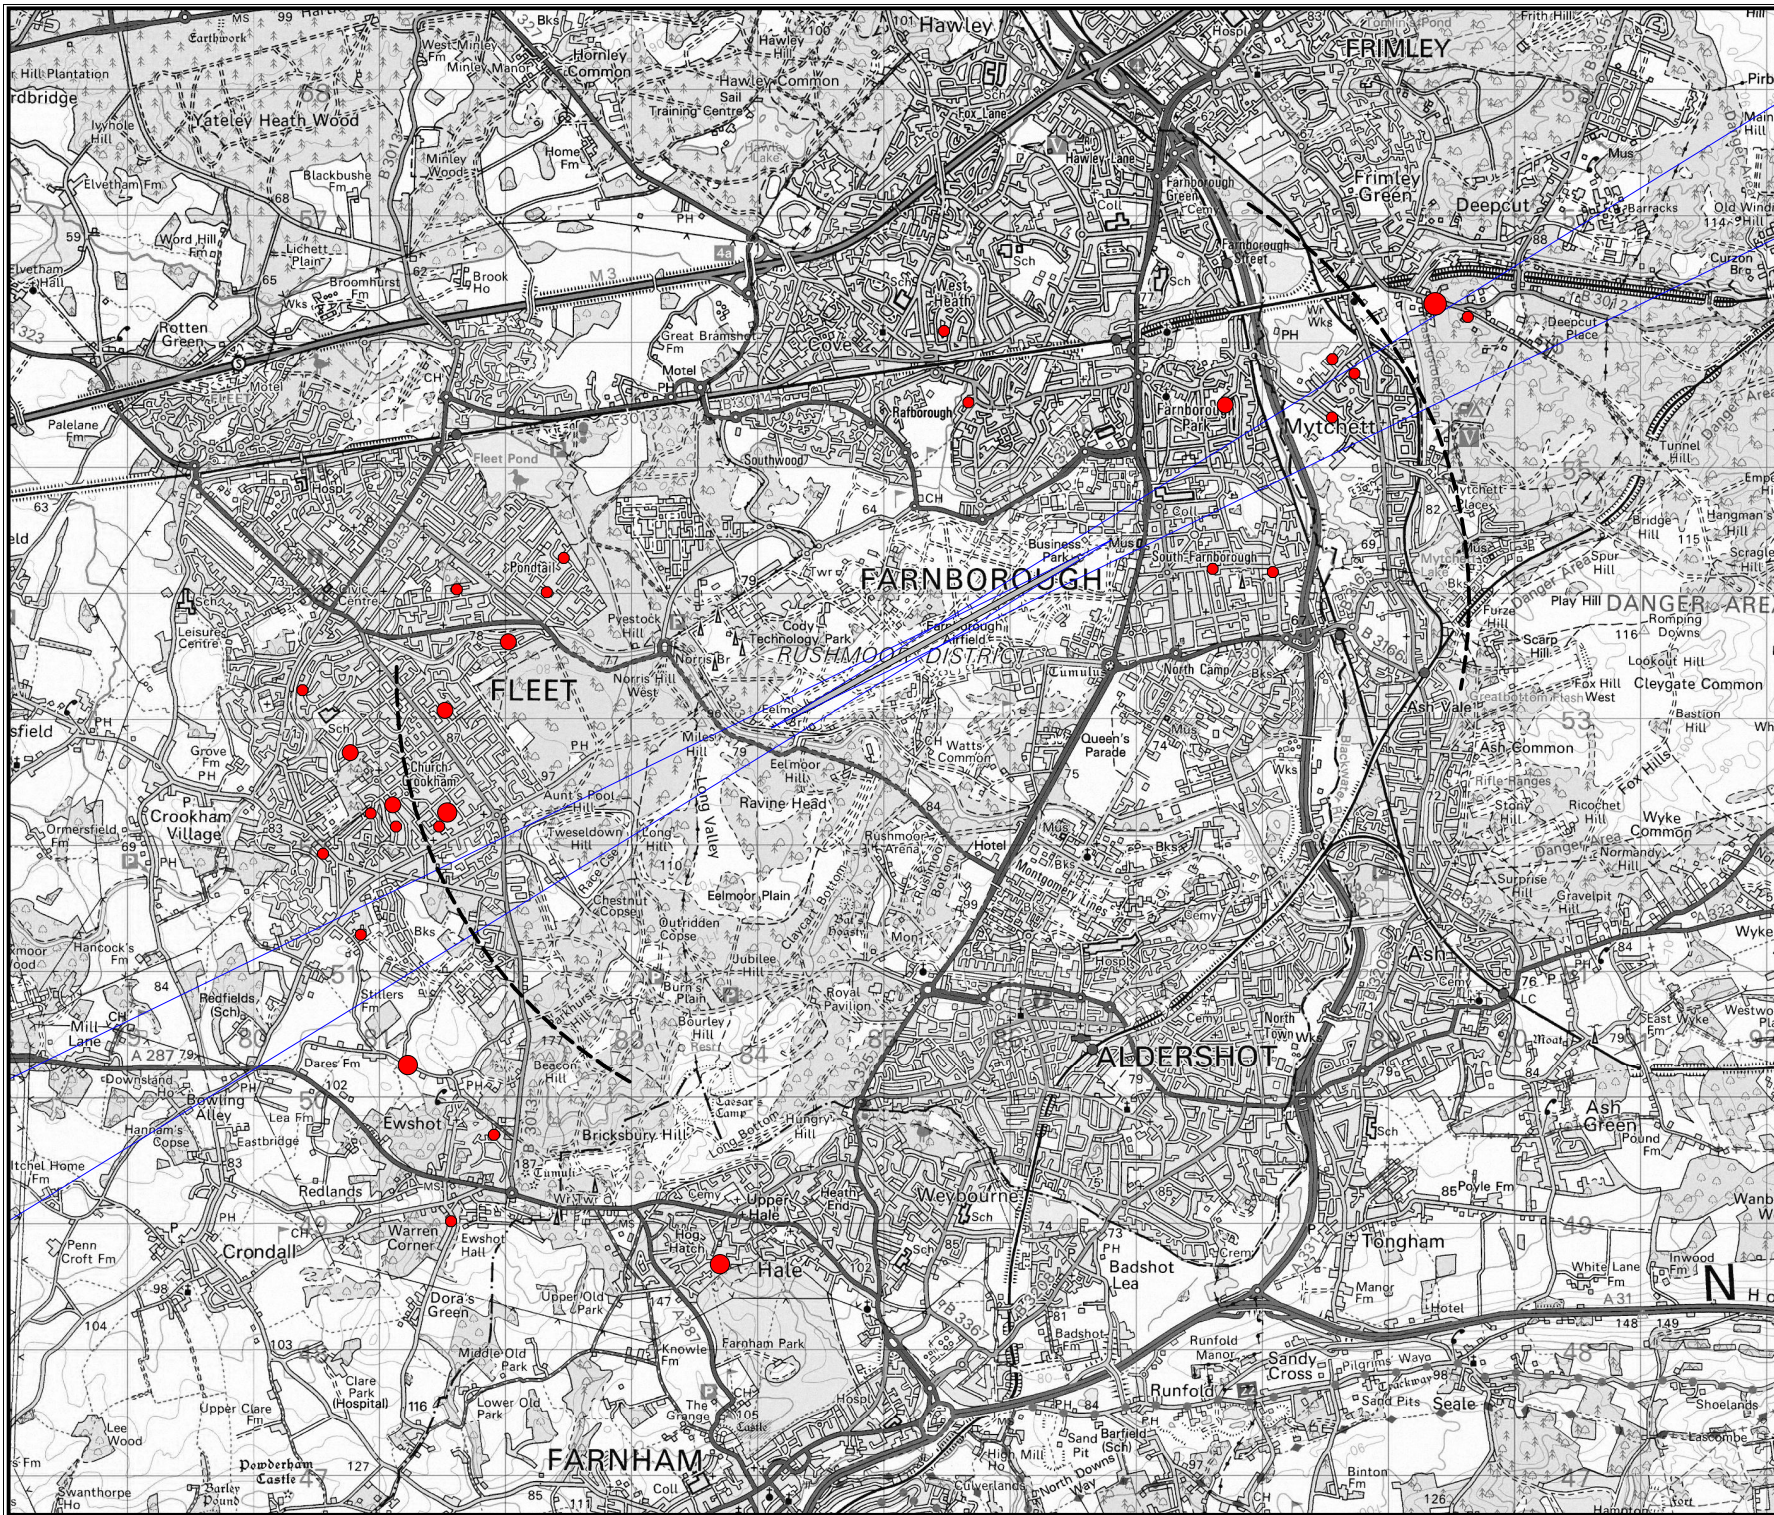

Complaints are represented by a graduated symbol, example sizes below:

--- 2nm from DME
--- ILS Course Sector

Complaints are not shown where a postcode could not be determined

Revisions

TAG Farnborough Airport Ltd
Farnborough
Hampshire
GU14 6XA

Based upon the 2007 Ordnance Survey Mastermap digital data product with the permission of the Ordnance Survey on behalf of The Controller of Her Majesty's Stationery Office. © Crown Copyright All rights reserved. TAG Farnborough Airport 100036221

Scale@A4 1:60 000	Date 18/06/09	Drawn by JE

Title
Complaints by Postcode
Apr 09

Drawing No. GN TG A OP 1528	Rev No. A