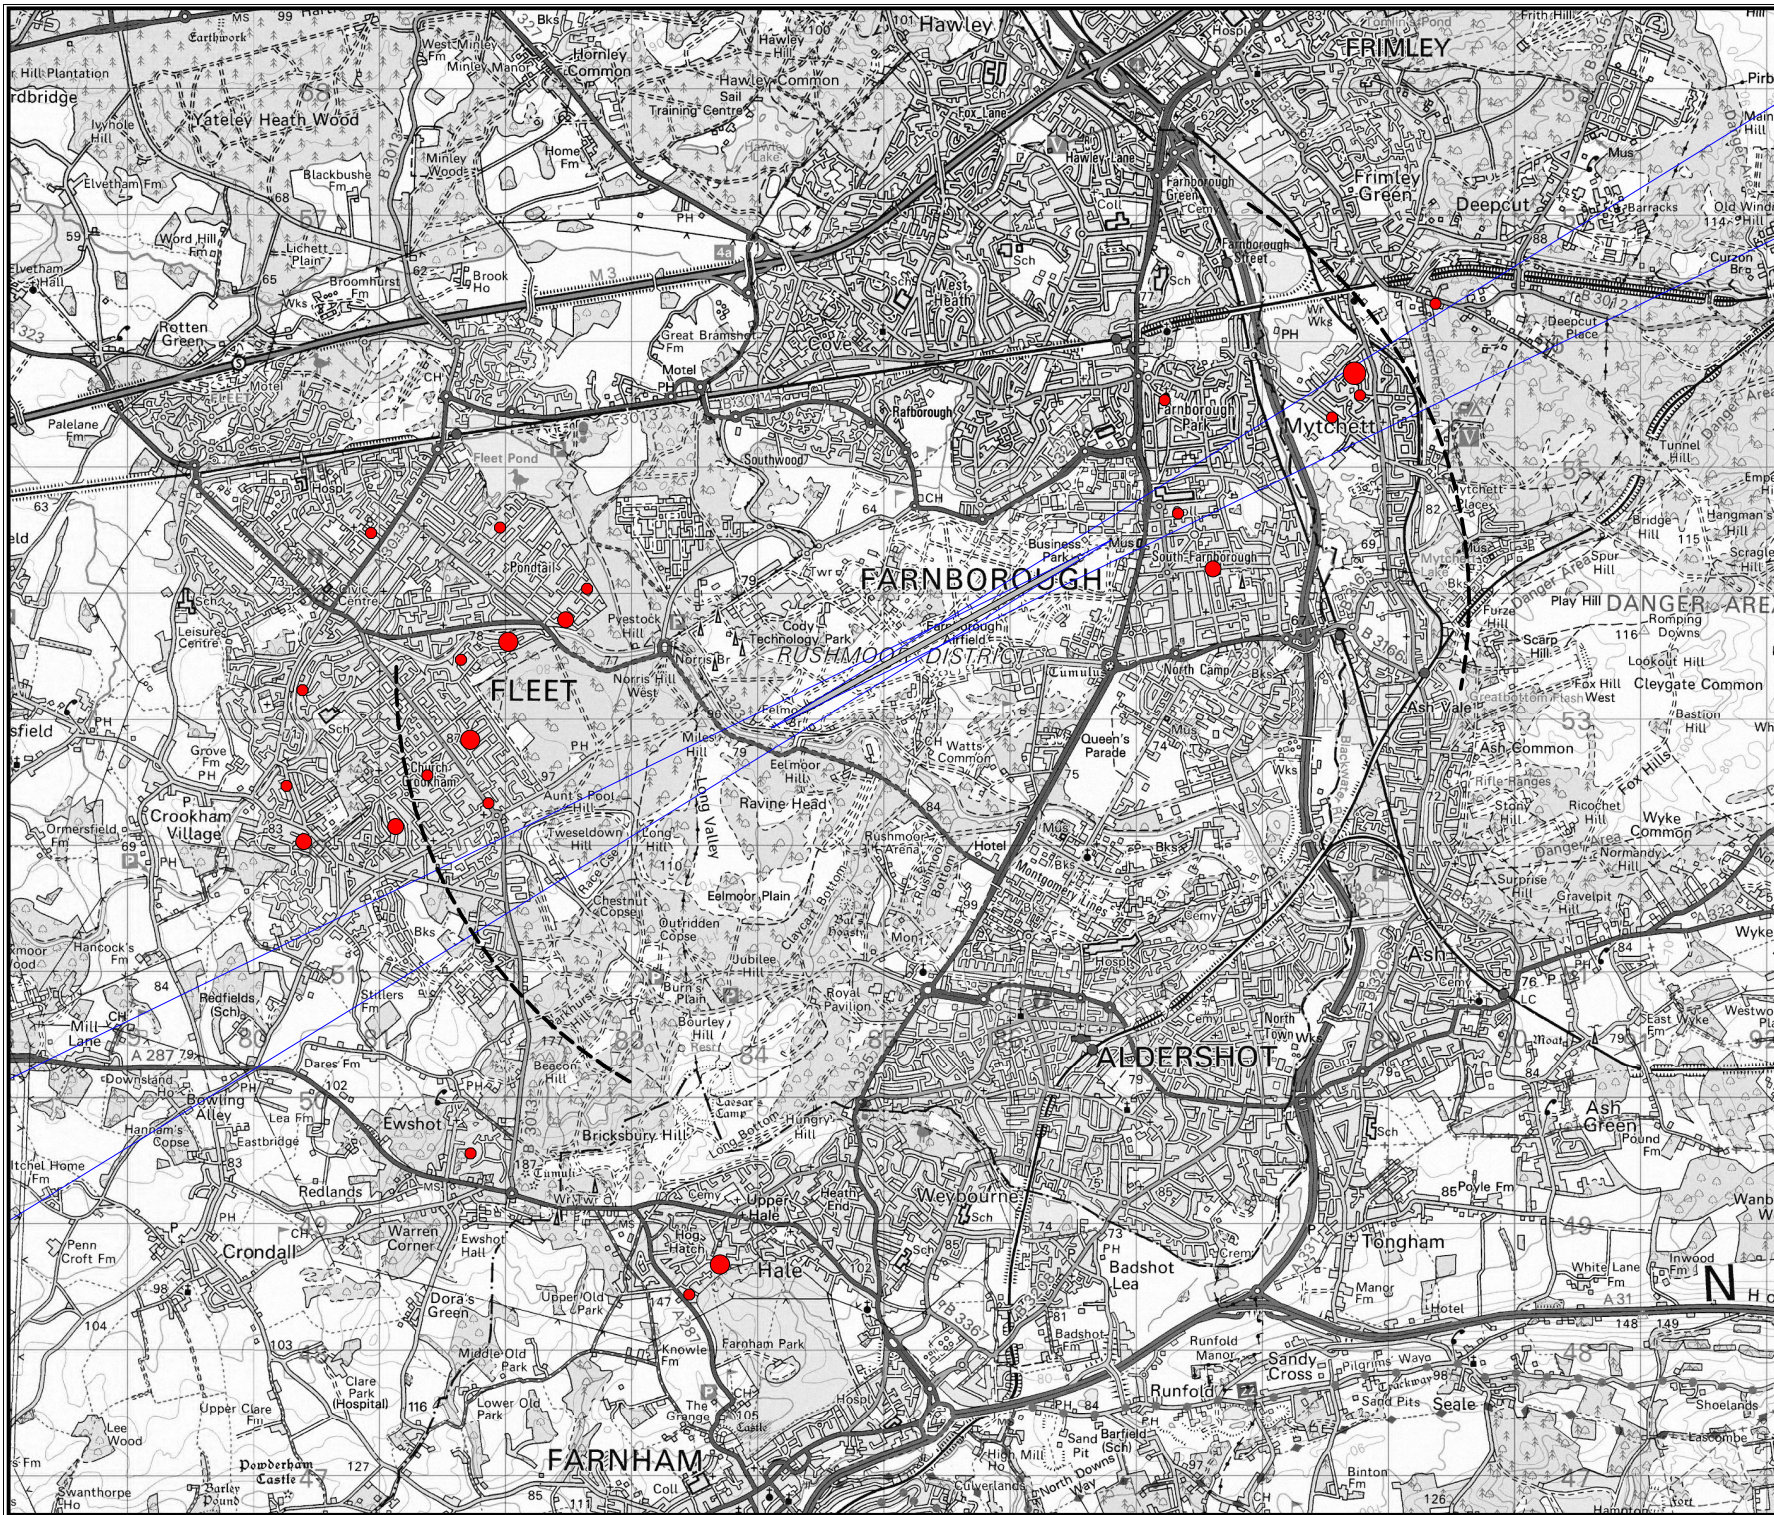

Complaints are represented by a graduated symbol, example sizes below:

20
10
2

--- 2nm from DME
— ILS Course Sector

Complaints are not shown where a postcode could not be determined

Revisions

TAG Farnborough Airport Ltd
Farnborough
Hampshire
GU14 6XA

Based upon the 2007 Ordnance Survey Mastermap digital data product with the permission of the Ordnance Survey on behalf of The Controller of Her Majesty's Stationery Office. © Crown Copyright All rights reserved. TAG Farnborough Airport 100036221

Scale@A4	Date	Drawn by
1:60 000	17/06/09	JE

Title
Complaints by Postcode
Mar 09

Drawing No.	Rev No.
GN TG A OP 1527	A

File