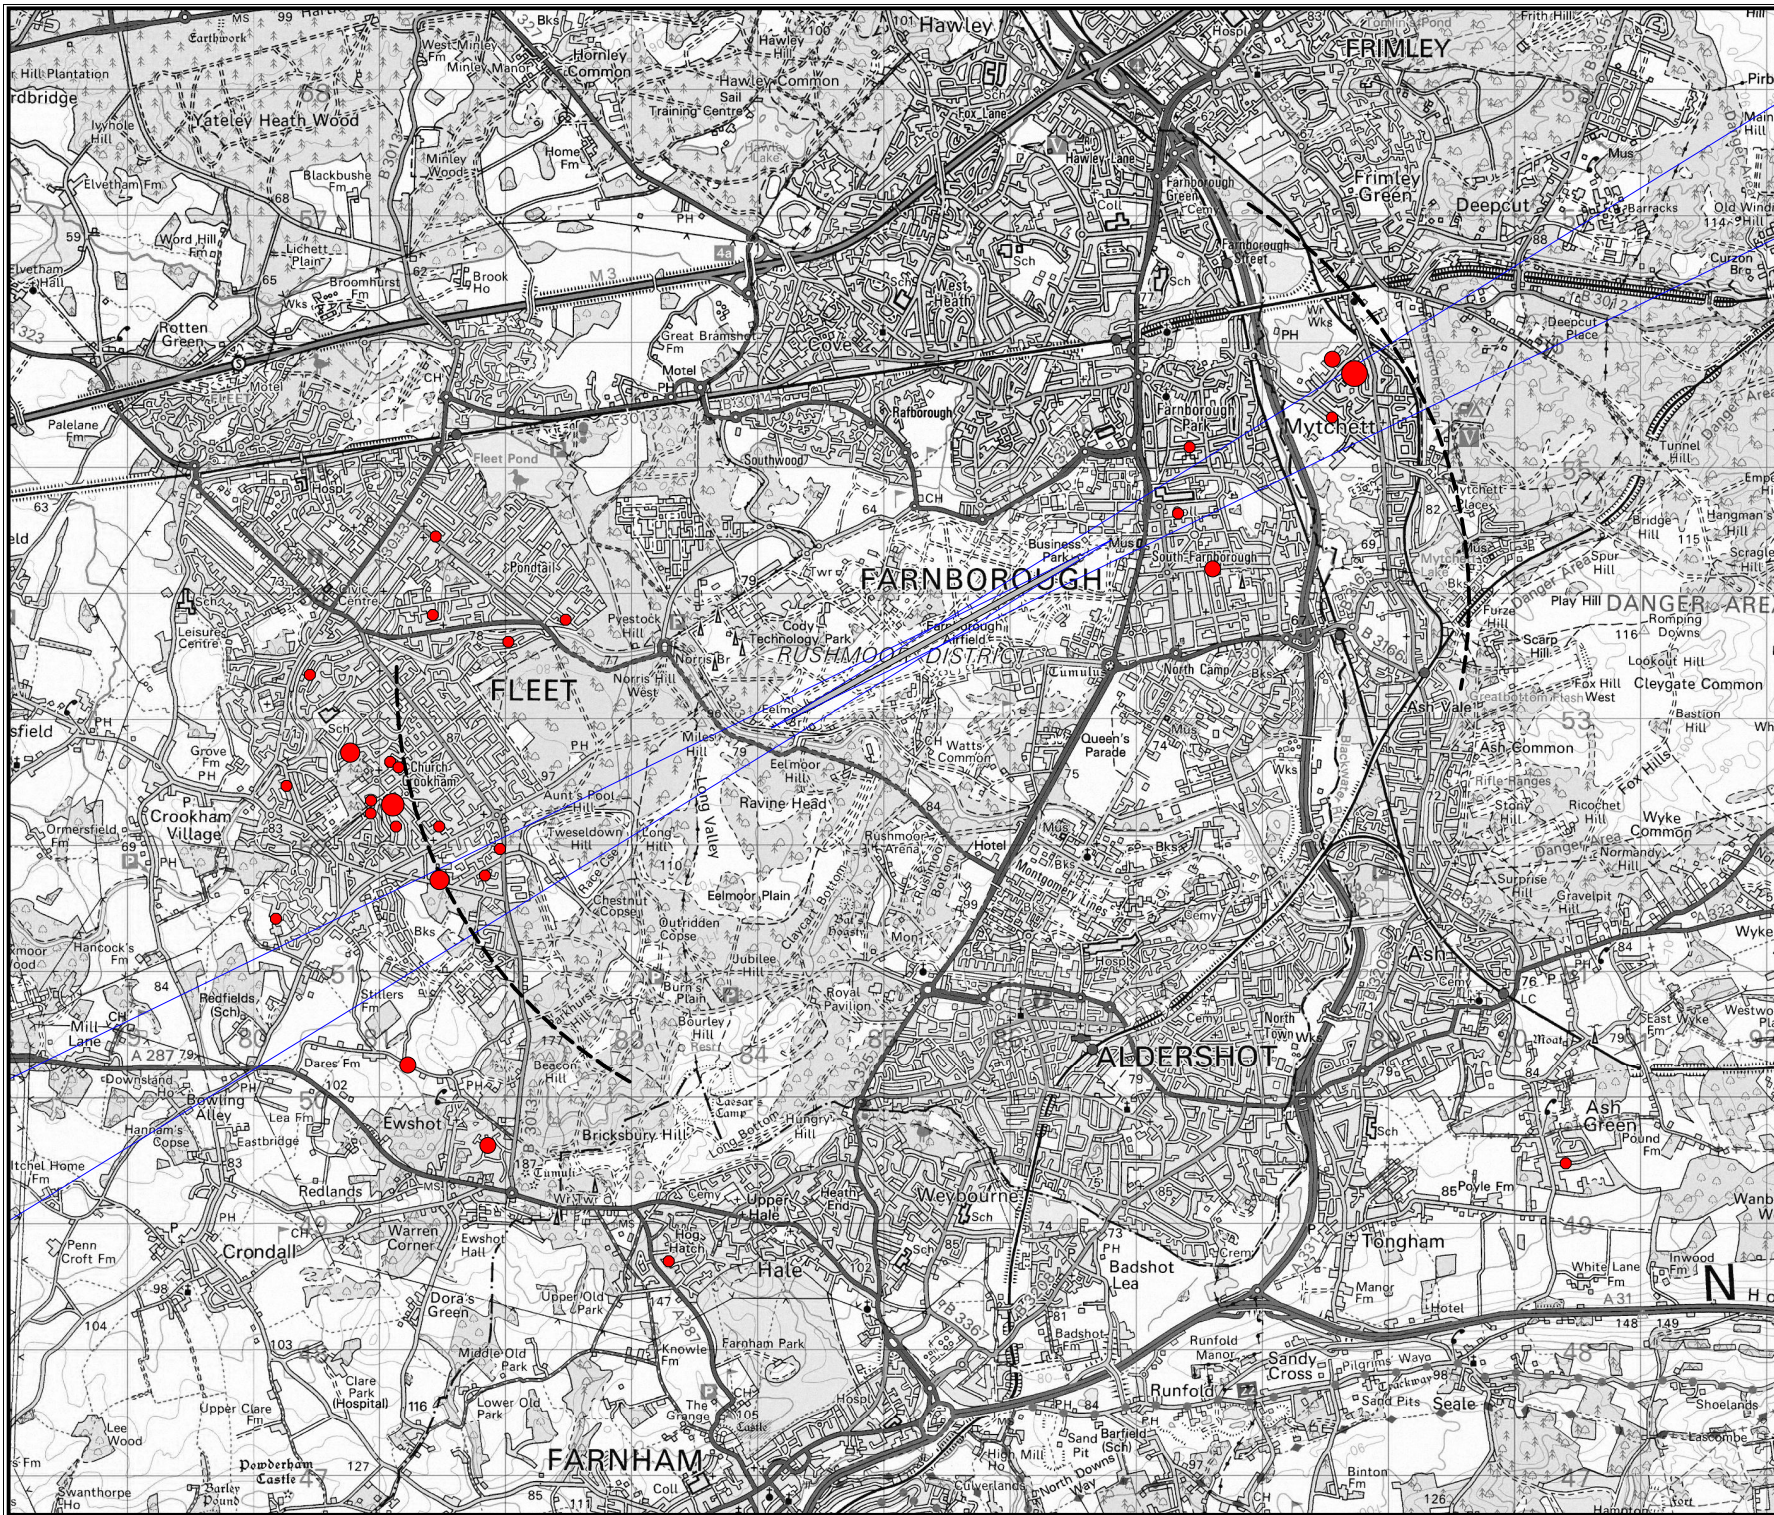

Complaints are represented by a graduated symbol, example sizes below:

--- 2nm from DME
— ILS Course Sector

Complaints are not shown where a postcode could not be determined

Revisions

TAG Farnborough Airport Ltd
Farnborough
Hampshire
GU14 6XA

Based upon the 2007 Ordnance Survey Mastermap digital data product with the permission of the Ordnance Survey on behalf of The Controller of Her Majesty's Stationery Office. © Crown Copyright All rights reserved. TAG Farnborough Airport 100036221

Scale@A4	Date	Drawn by
1:60 000	18/06/09	JE

Title
Complaints by Postcode
May 09

Drawing No.	Rev No.
GN TG A OP 1529	A