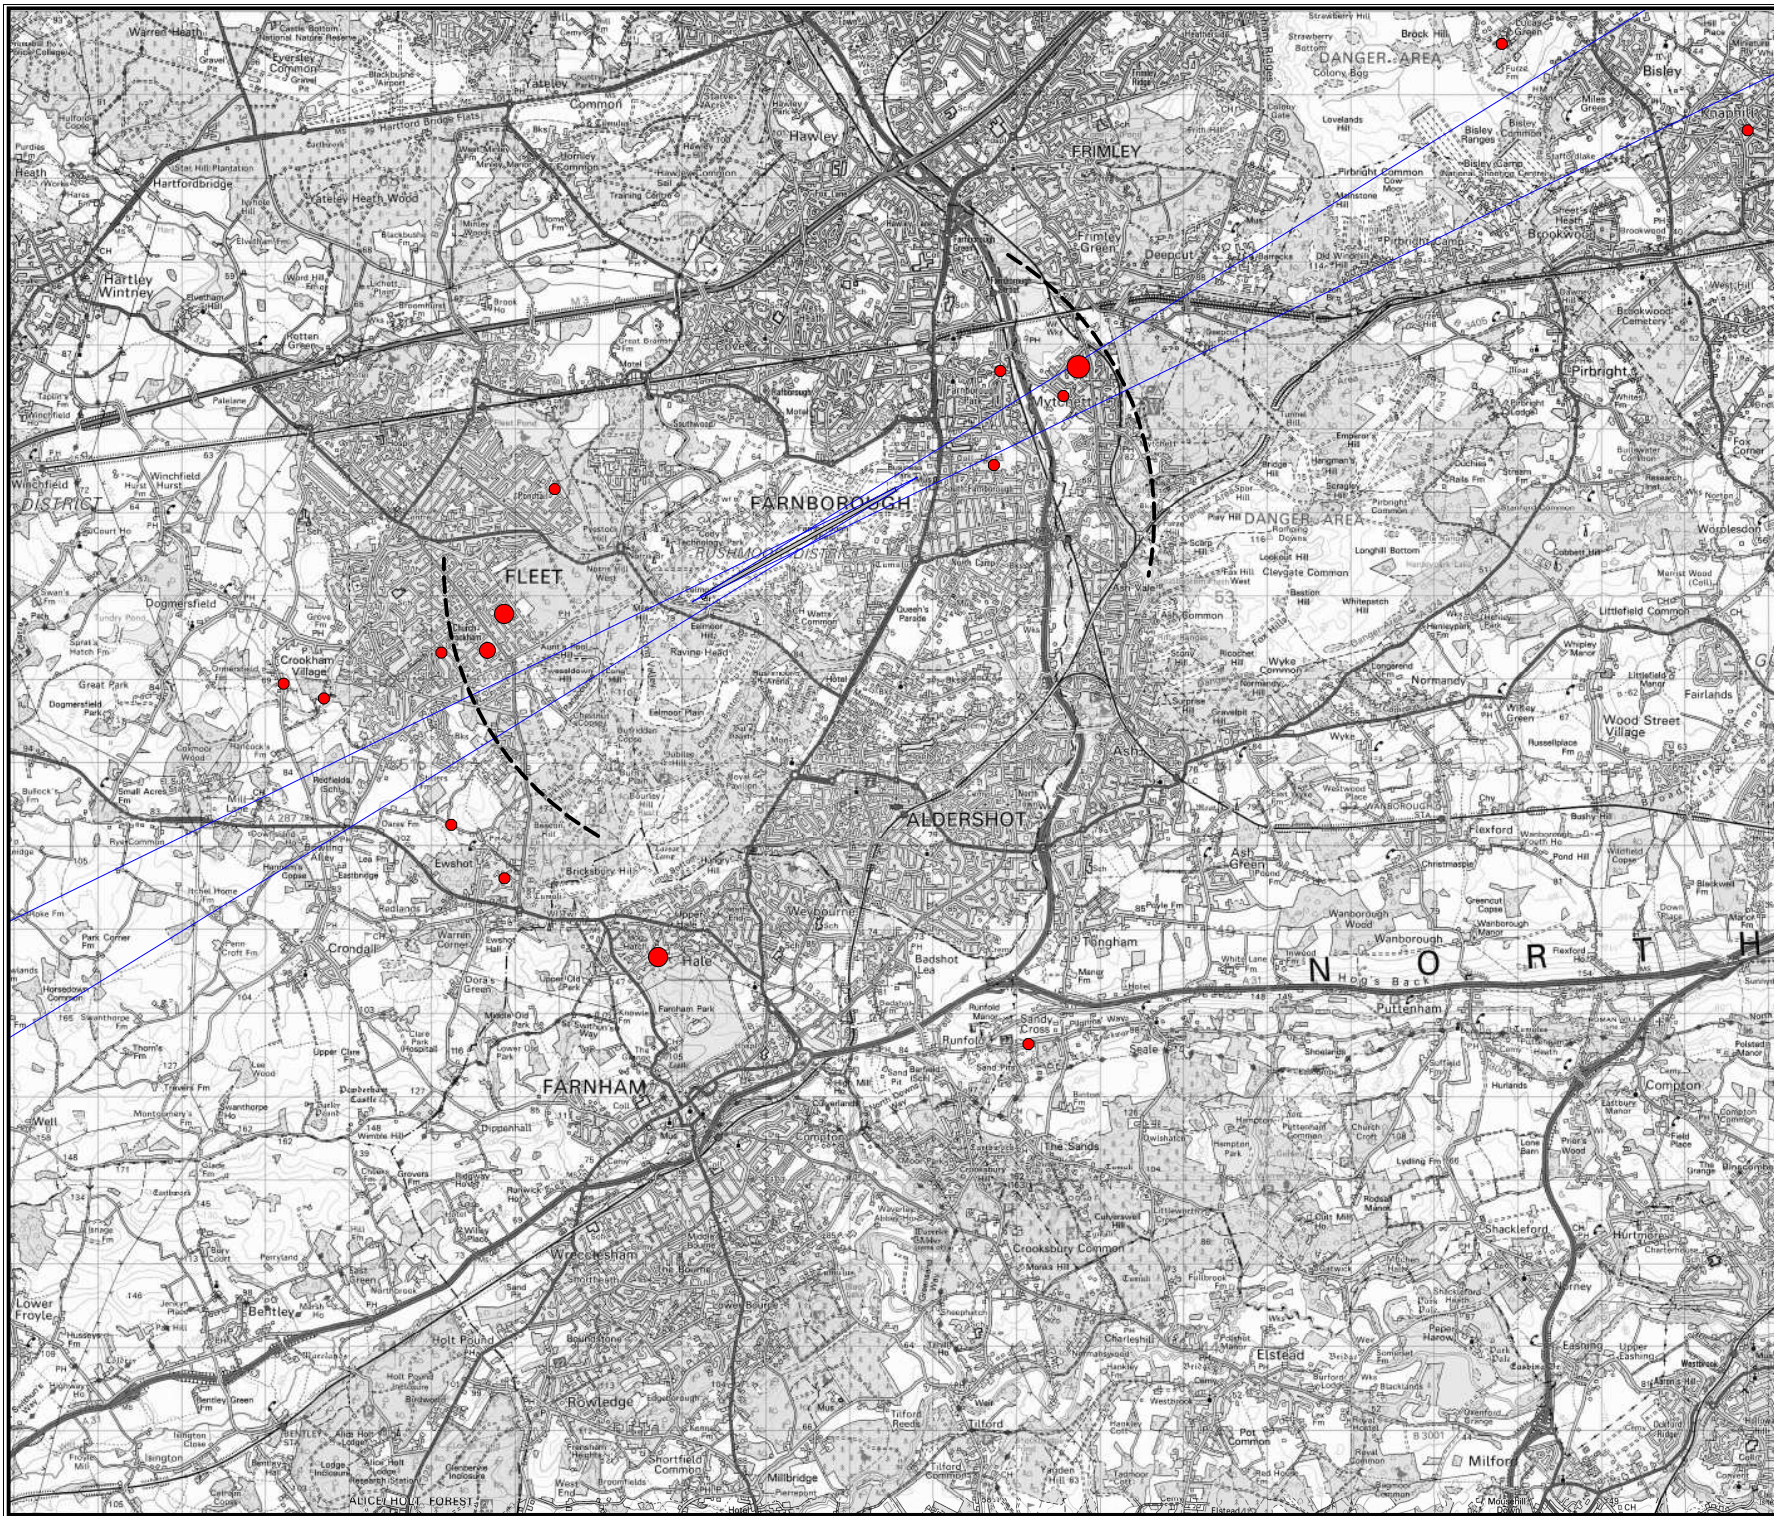

Complaints are represented by a graduated symbol, example sizes below:

--- 2nmi from DME
— ILS Course Sector

Complaints recorded at the following postcodes were beyond the scale of the map:
1 x GU21 2
1 x GU22 0

Revisions

TAG Farnborough Airport Ltd
Farnborough
Hampshire
GU14 6XA

Based upon the 2007 Ordnance Survey Mastermap digital data product with the permission of the Ordnance Survey on behalf of The Controller of Her Majesty's Stationery Office. © Crown Copyright All rights reserved. TAG Farnborough Airport 100036221

Scale@A4	Date	Drawn by
1:90,600	14/10/10	JE

Title
Complaints by Postcode
July 10

Drawing No.	Rev No.
GN TG A OP 1740	A

File