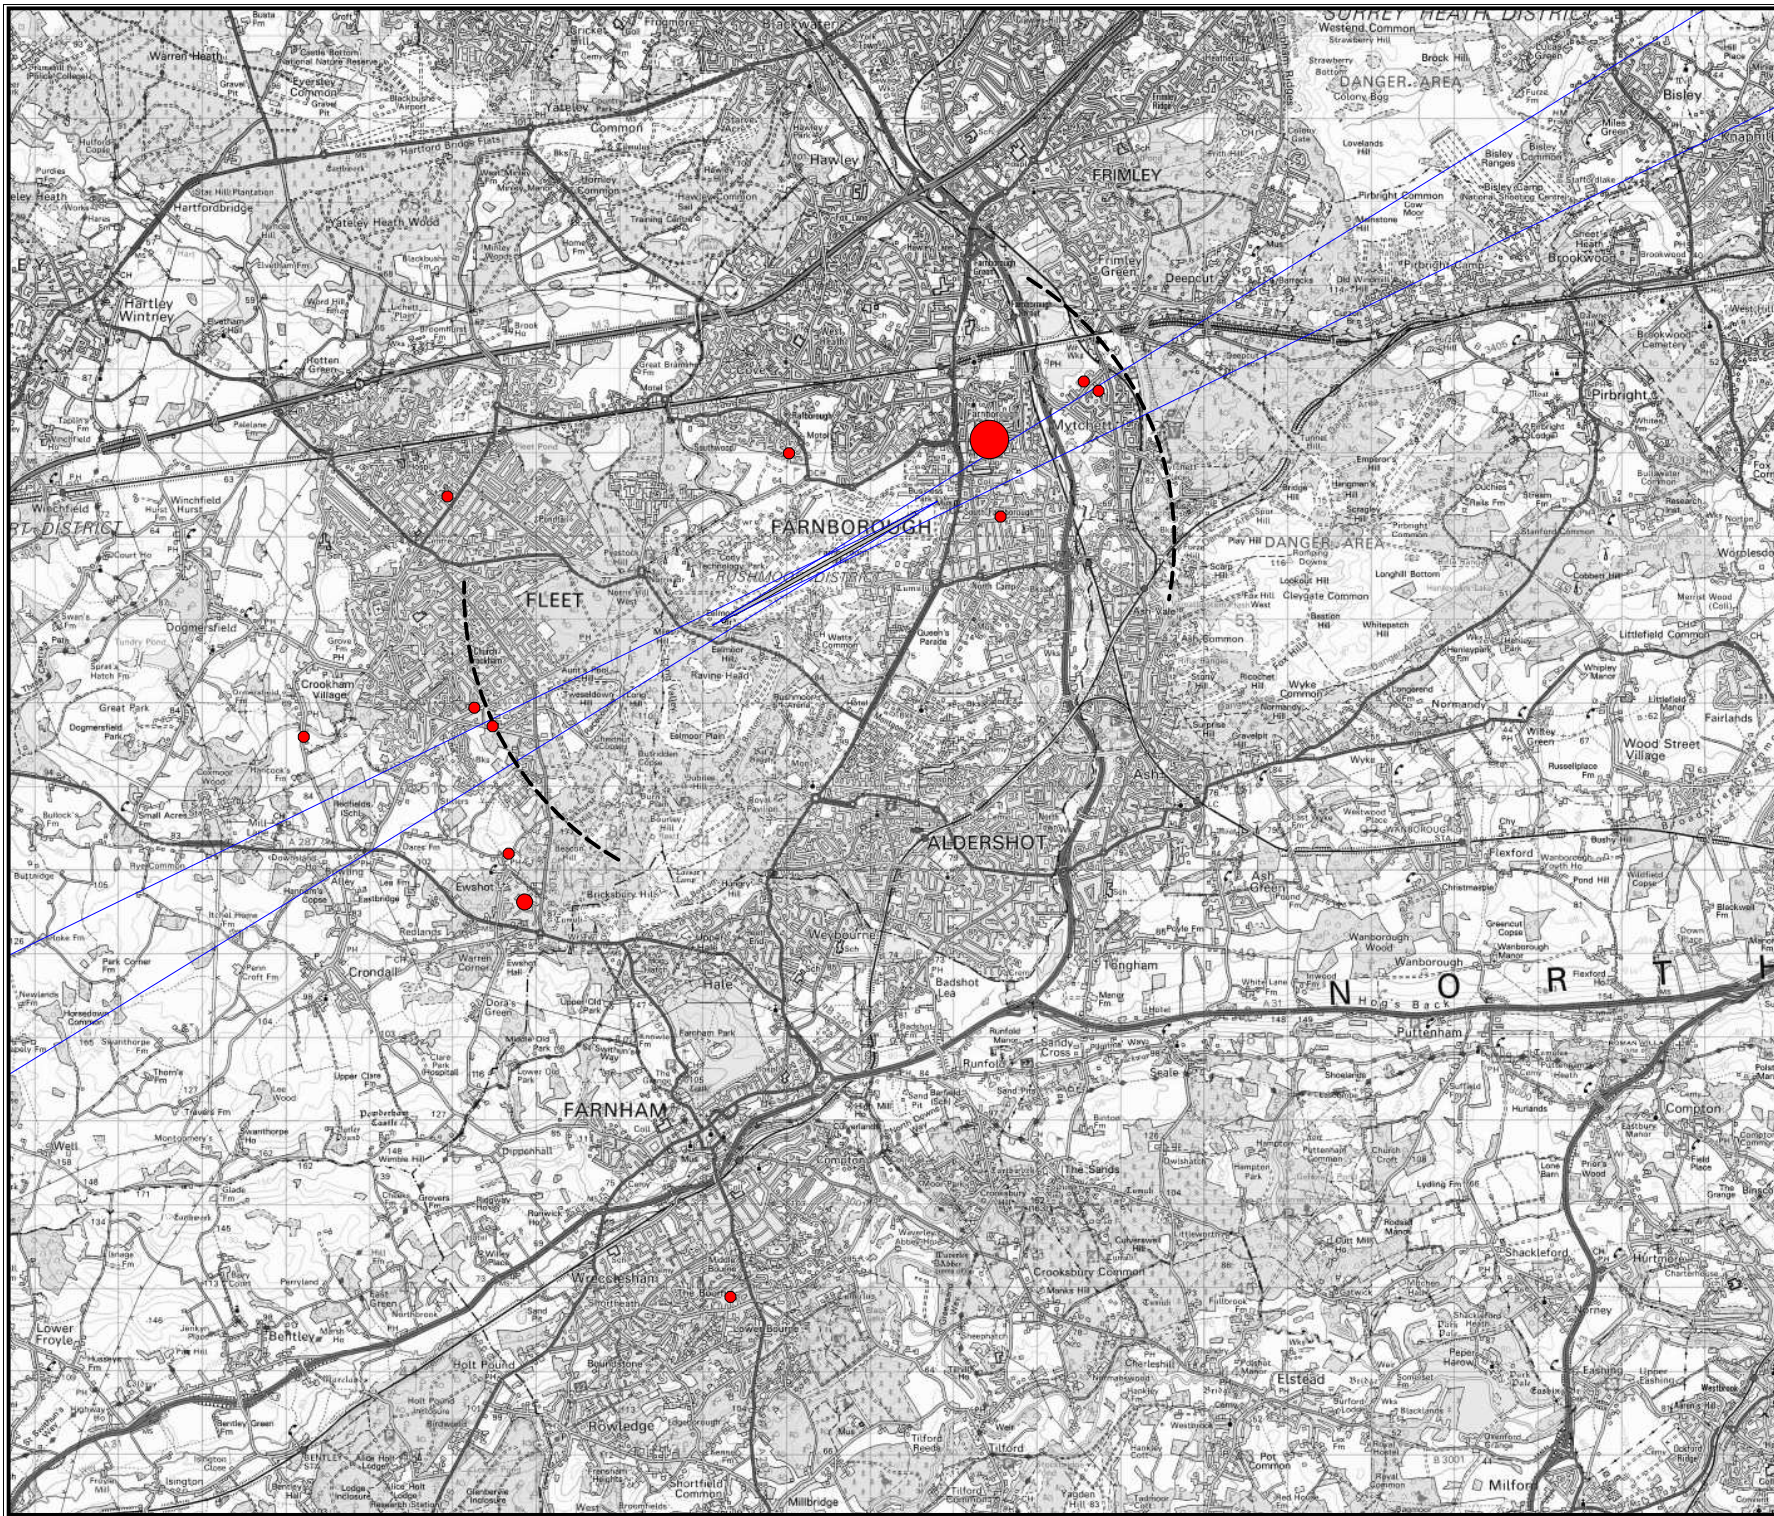

Complaints are represented by a graduated symbol, example sizes below:

20
10
2

--- 2nm from DME
— ILS Course Sector

1 complaint was submitted without an associated postcode and is therefore not detailed on the map

Revisions

TAG Farnborough Airport Ltd
Farnborough
Hampshire
GU14 6XA

Based upon the 2007 Ordnance Survey Mastermap digital data product with the permission of the Ordnance Survey on behalf of The Controller of Her Majesty's Stationery Office. © Crown Copyright All rights reserved. TAG Farnborough Airport 100036221

Scale@A4	Date	Drawn by
1:90.600	14/10/10	JE

Title
Complaints by Postcode
September 10

Drawing No.	Rev No.
GN TG A OP 1742	A
File