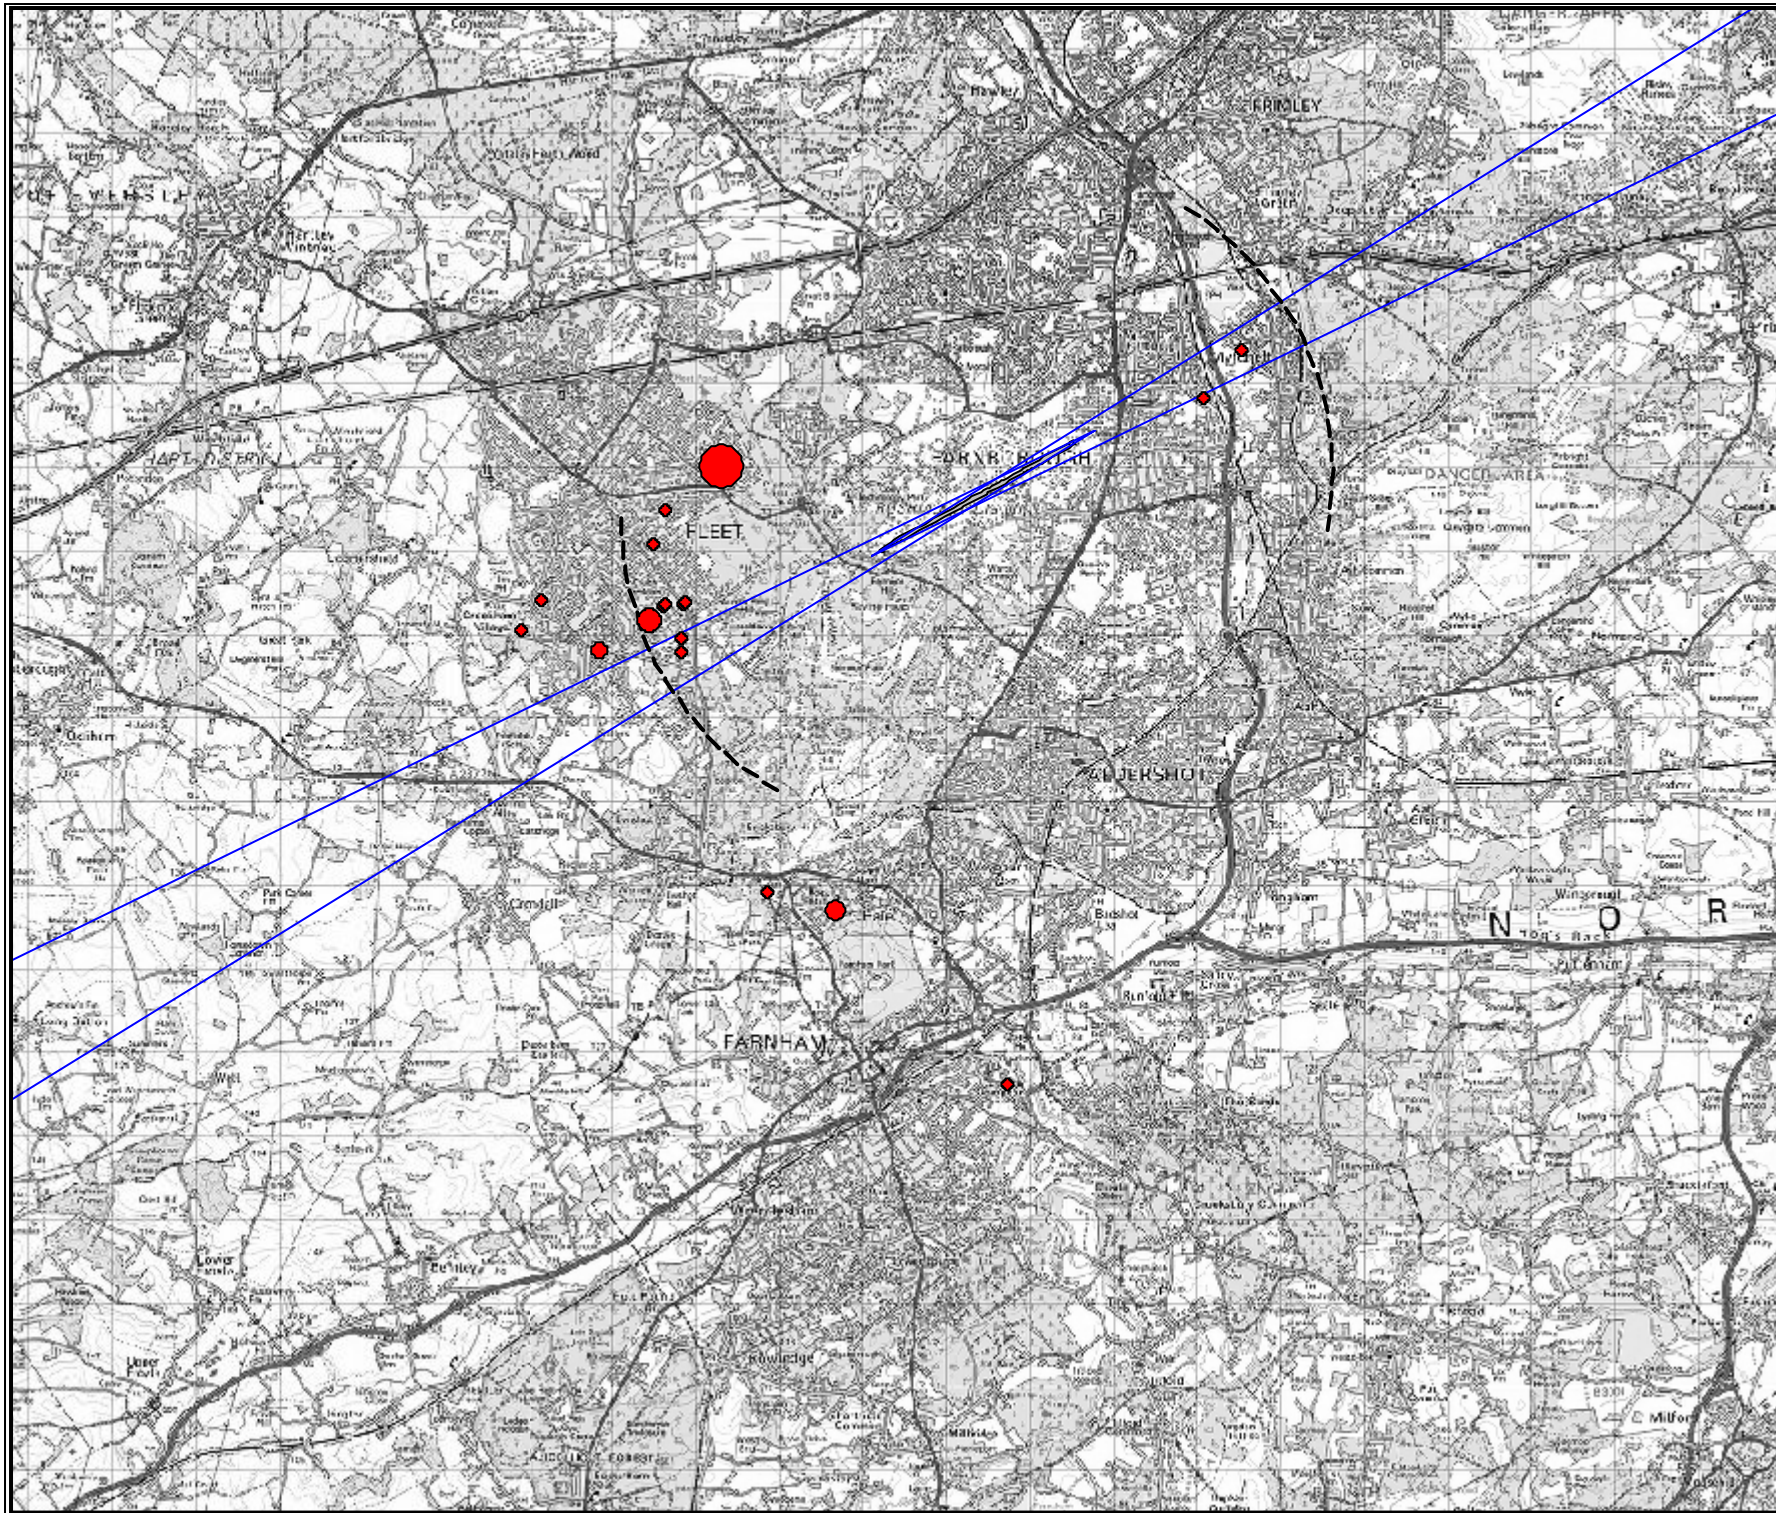

Complaints are represented by a graduated symbol, example sizes below:

20
10
2

--- 2nm from DME
— ILS Course Sector

2 complaints were raised from a postcode outside the boundaries of this map : 2 x GU25 8

Revisions

TAG Farnborough Airport Ltd
Farnborough
Hampshire
GU14 6XA

Based upon the 2007 Ordnance Survey Mastermap digital data product with the permission of the Ordnance Survey on behalf of The Controller of Her Majesty's Stationery Office. © Crown Copyright All rights reserved. TAG Farnborough Airport 100036221

Scale@A4	Date	Drawn by
1:90600	05/10/11	JE

Title
Complaints by Postcode
July 11

Drawing No.	Rev No.
GN TG A OP 1892	A

File