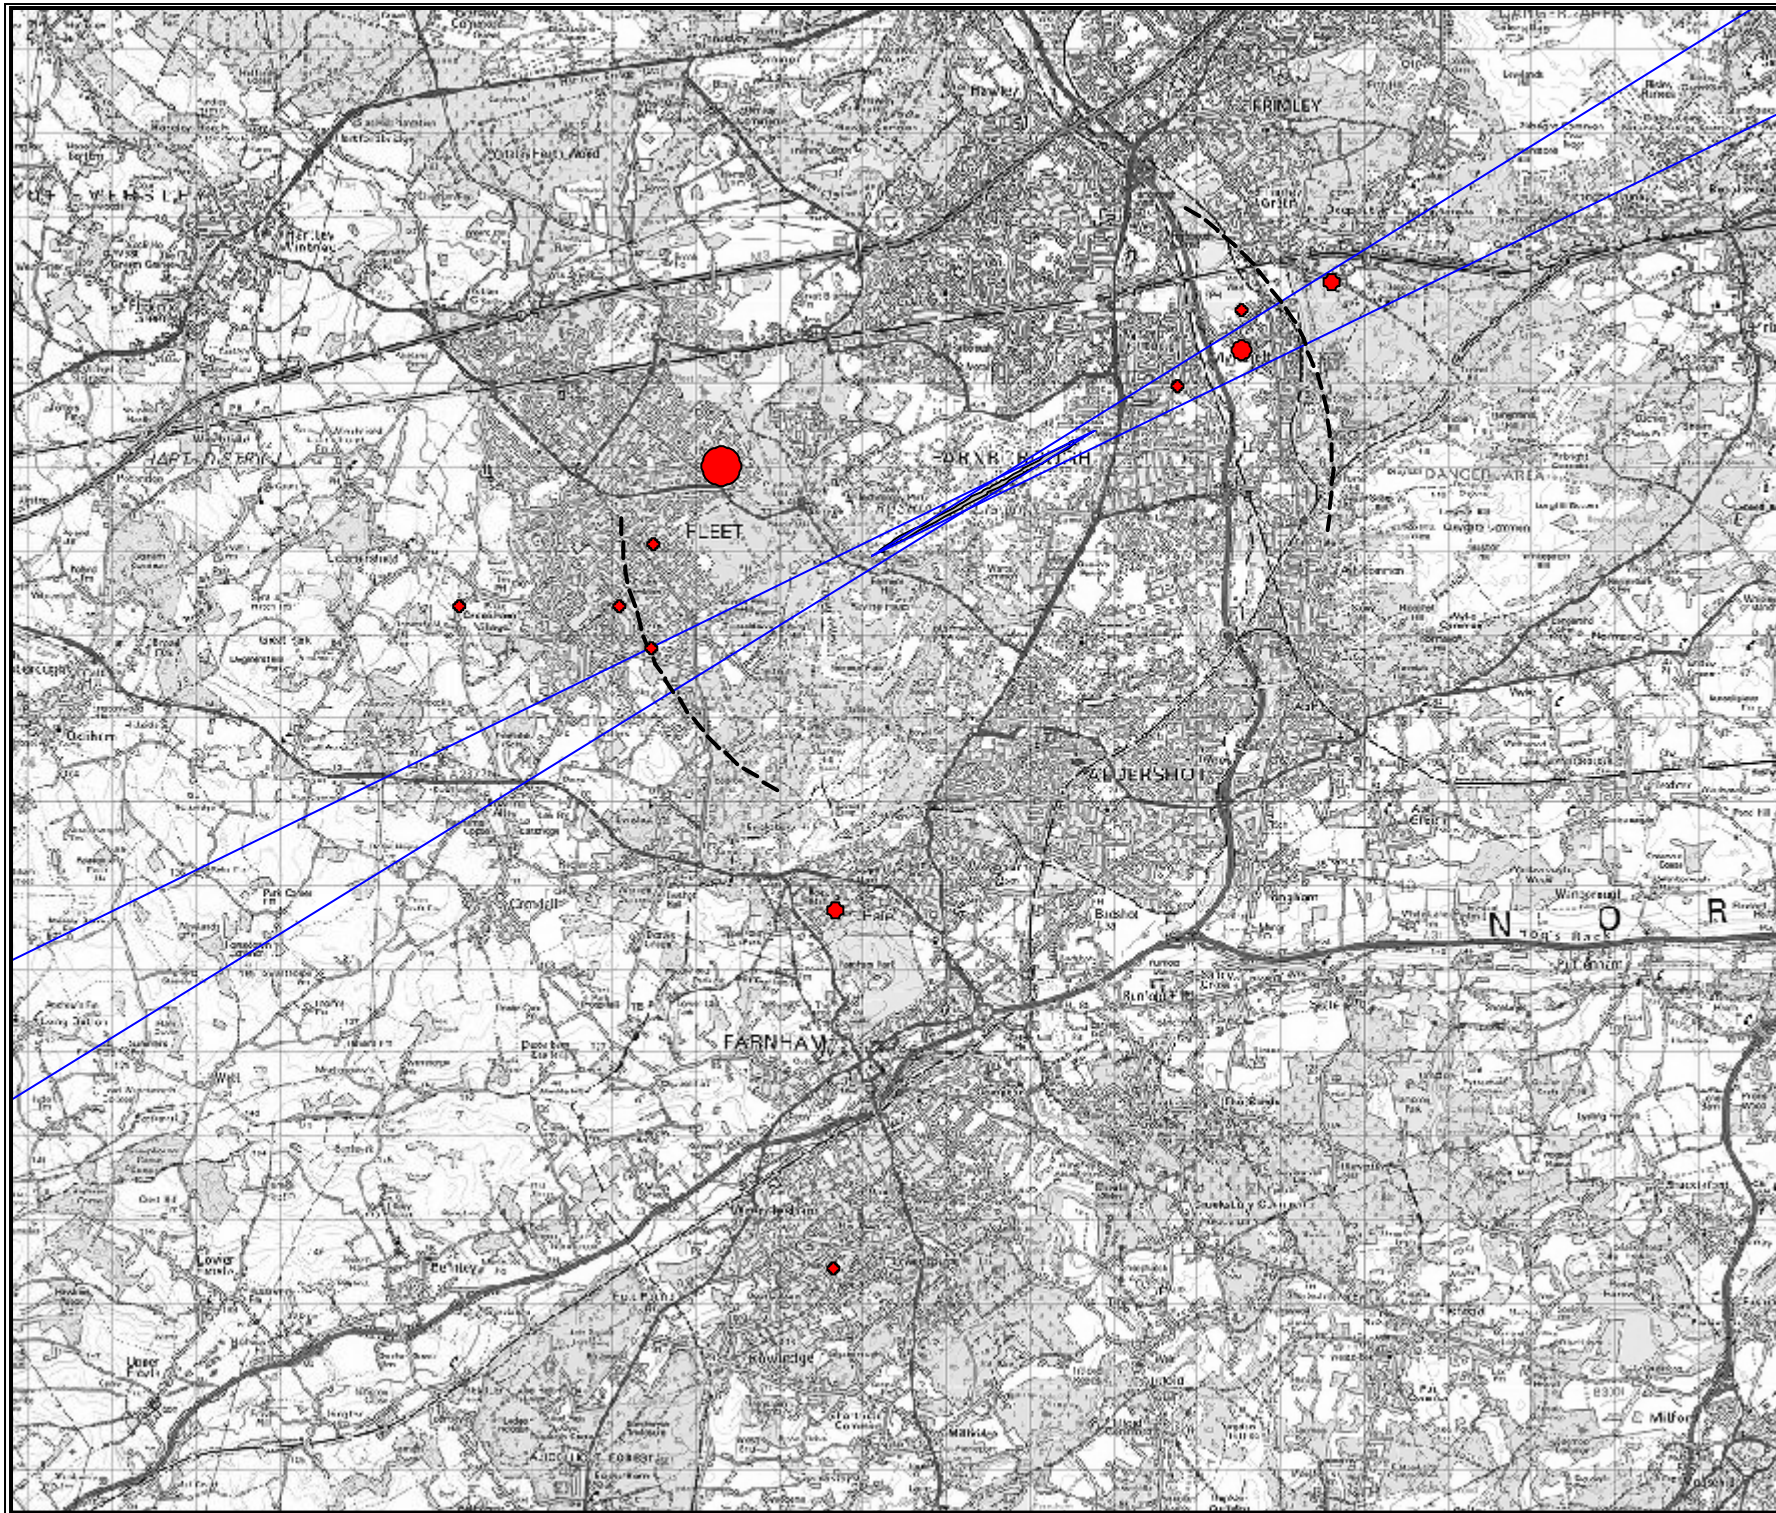

Complaints are represented by a graduated symbol, example sizes below:

--- 2nm from DME
— ILS Course Sector

Revisions

TAG Farnborough Airport Ltd
Farnborough
Hampshire
GU14 6XA

Based upon the 2007 Ordnance Survey Mastermap digital data product with the permission of the Ordnance Survey on behalf of The Controller of Her Majesty's Stationery Office. © Crown Copyright All rights reserved. TAG Farnborough Airport 100036221

Scale@A4	Date	Drawn by
1:90600	05/10/11	JE

Title

Complaints by Postcode
August 11

Drawing No.	Rev No.
GN TG A OP 1893	A
File