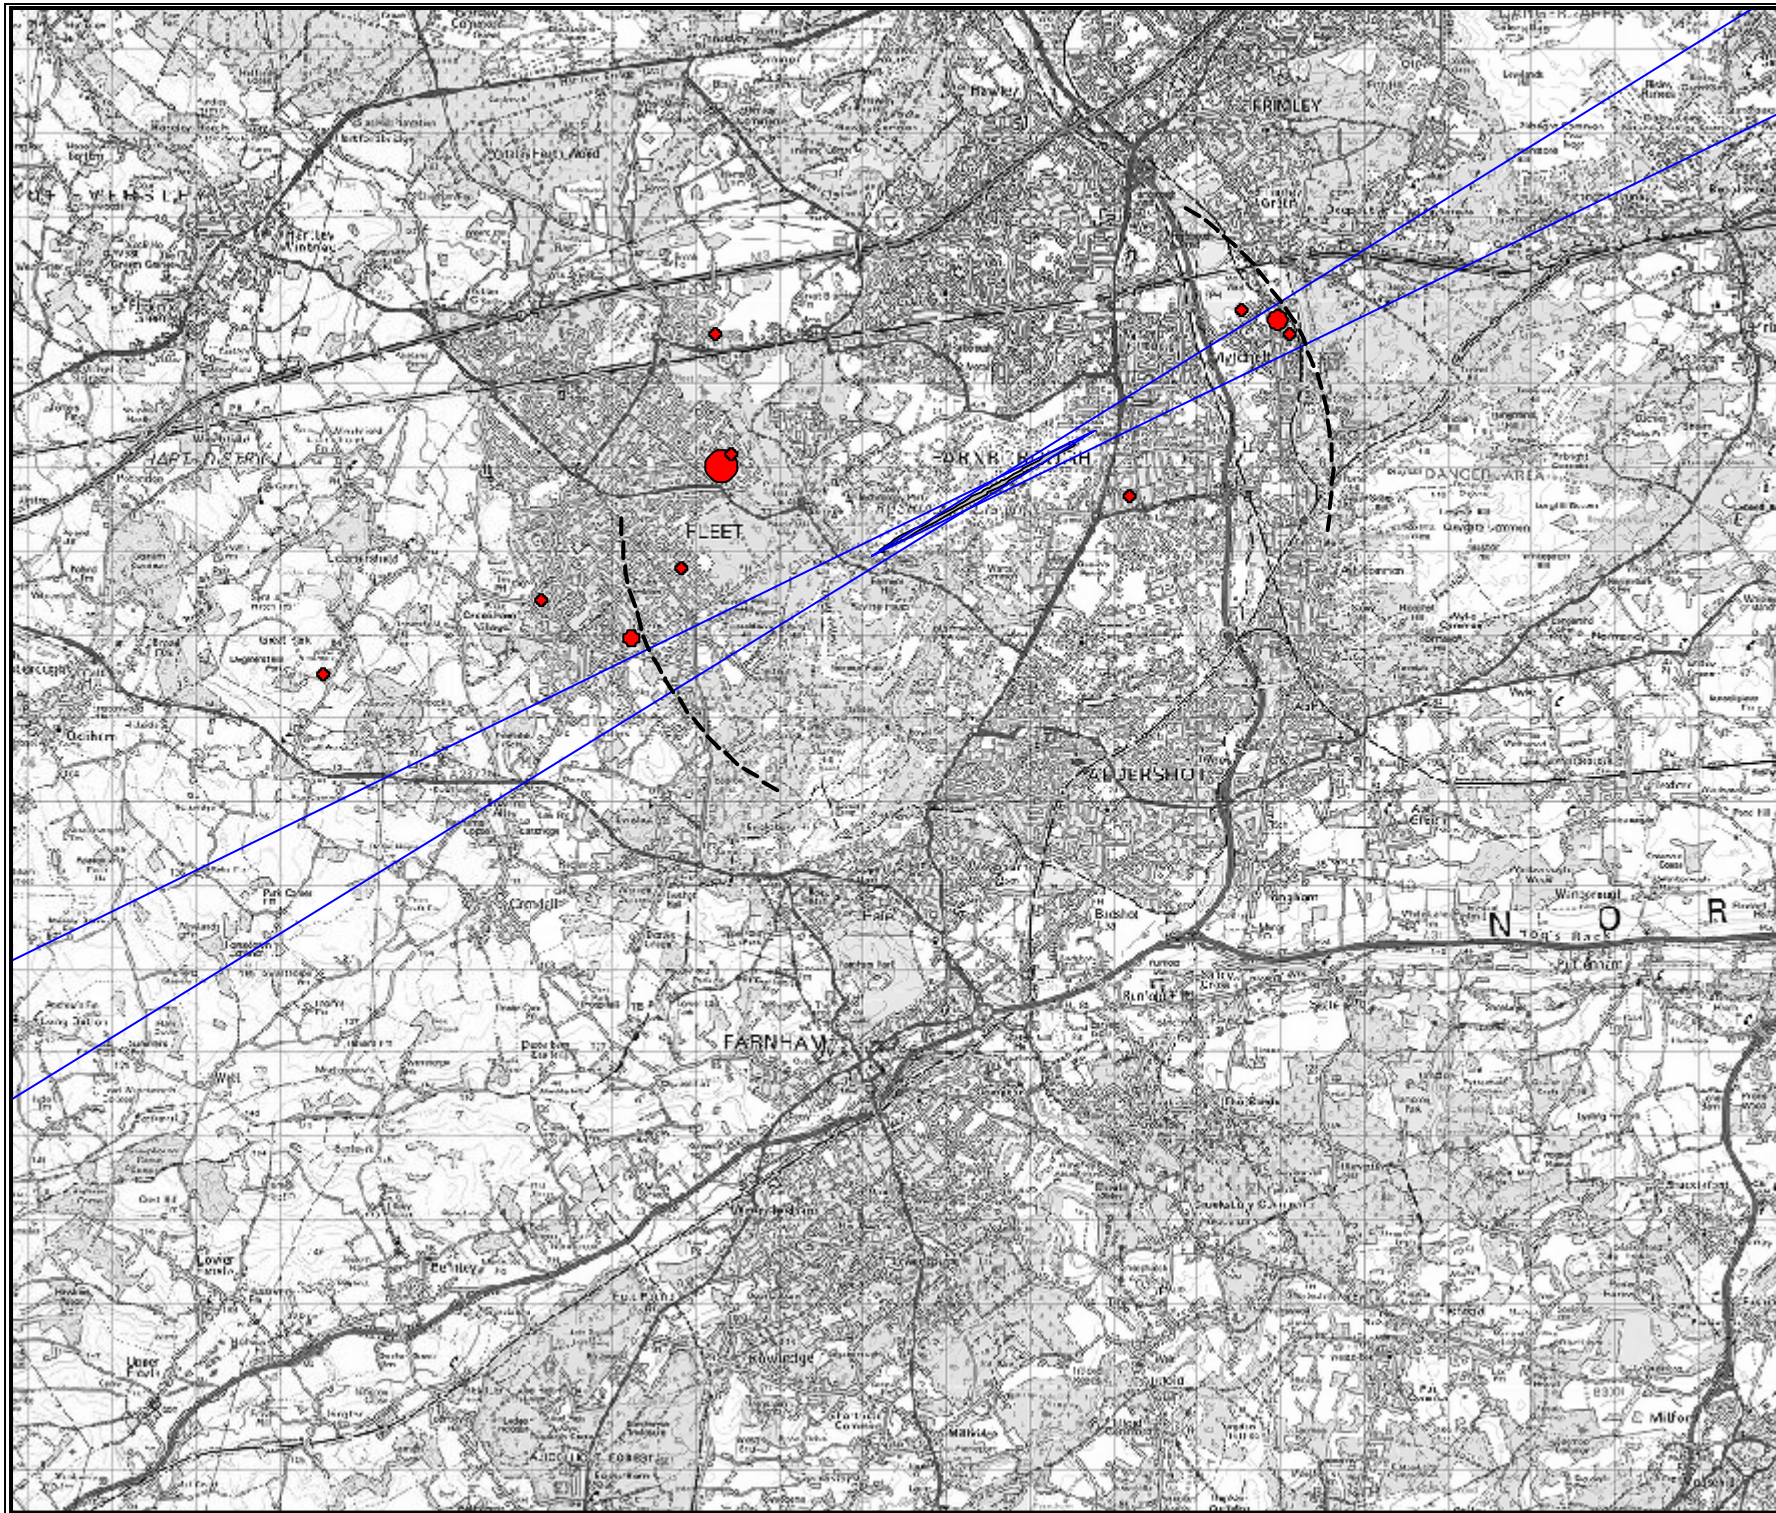

Complaints are represented by a graduated symbol, example sizes below:

--- 2nm from DME
— ILS Course Sector

1 complaint was submitted without a postcode and is therefore absent from the map

1 complaint was raised from a postcode outside the boundaries of this map: GU1 1

Revisions

TAG Farnborough Airport Ltd
Farnborough
Hampshire
GU14 6XA

Scale@A4	Date	Drawn by
1:90600	05/10/11	JE

Title

Complaints by Postcode
September 11

Drawing No.	Rev No.
GN TG A OP 1894	B
File