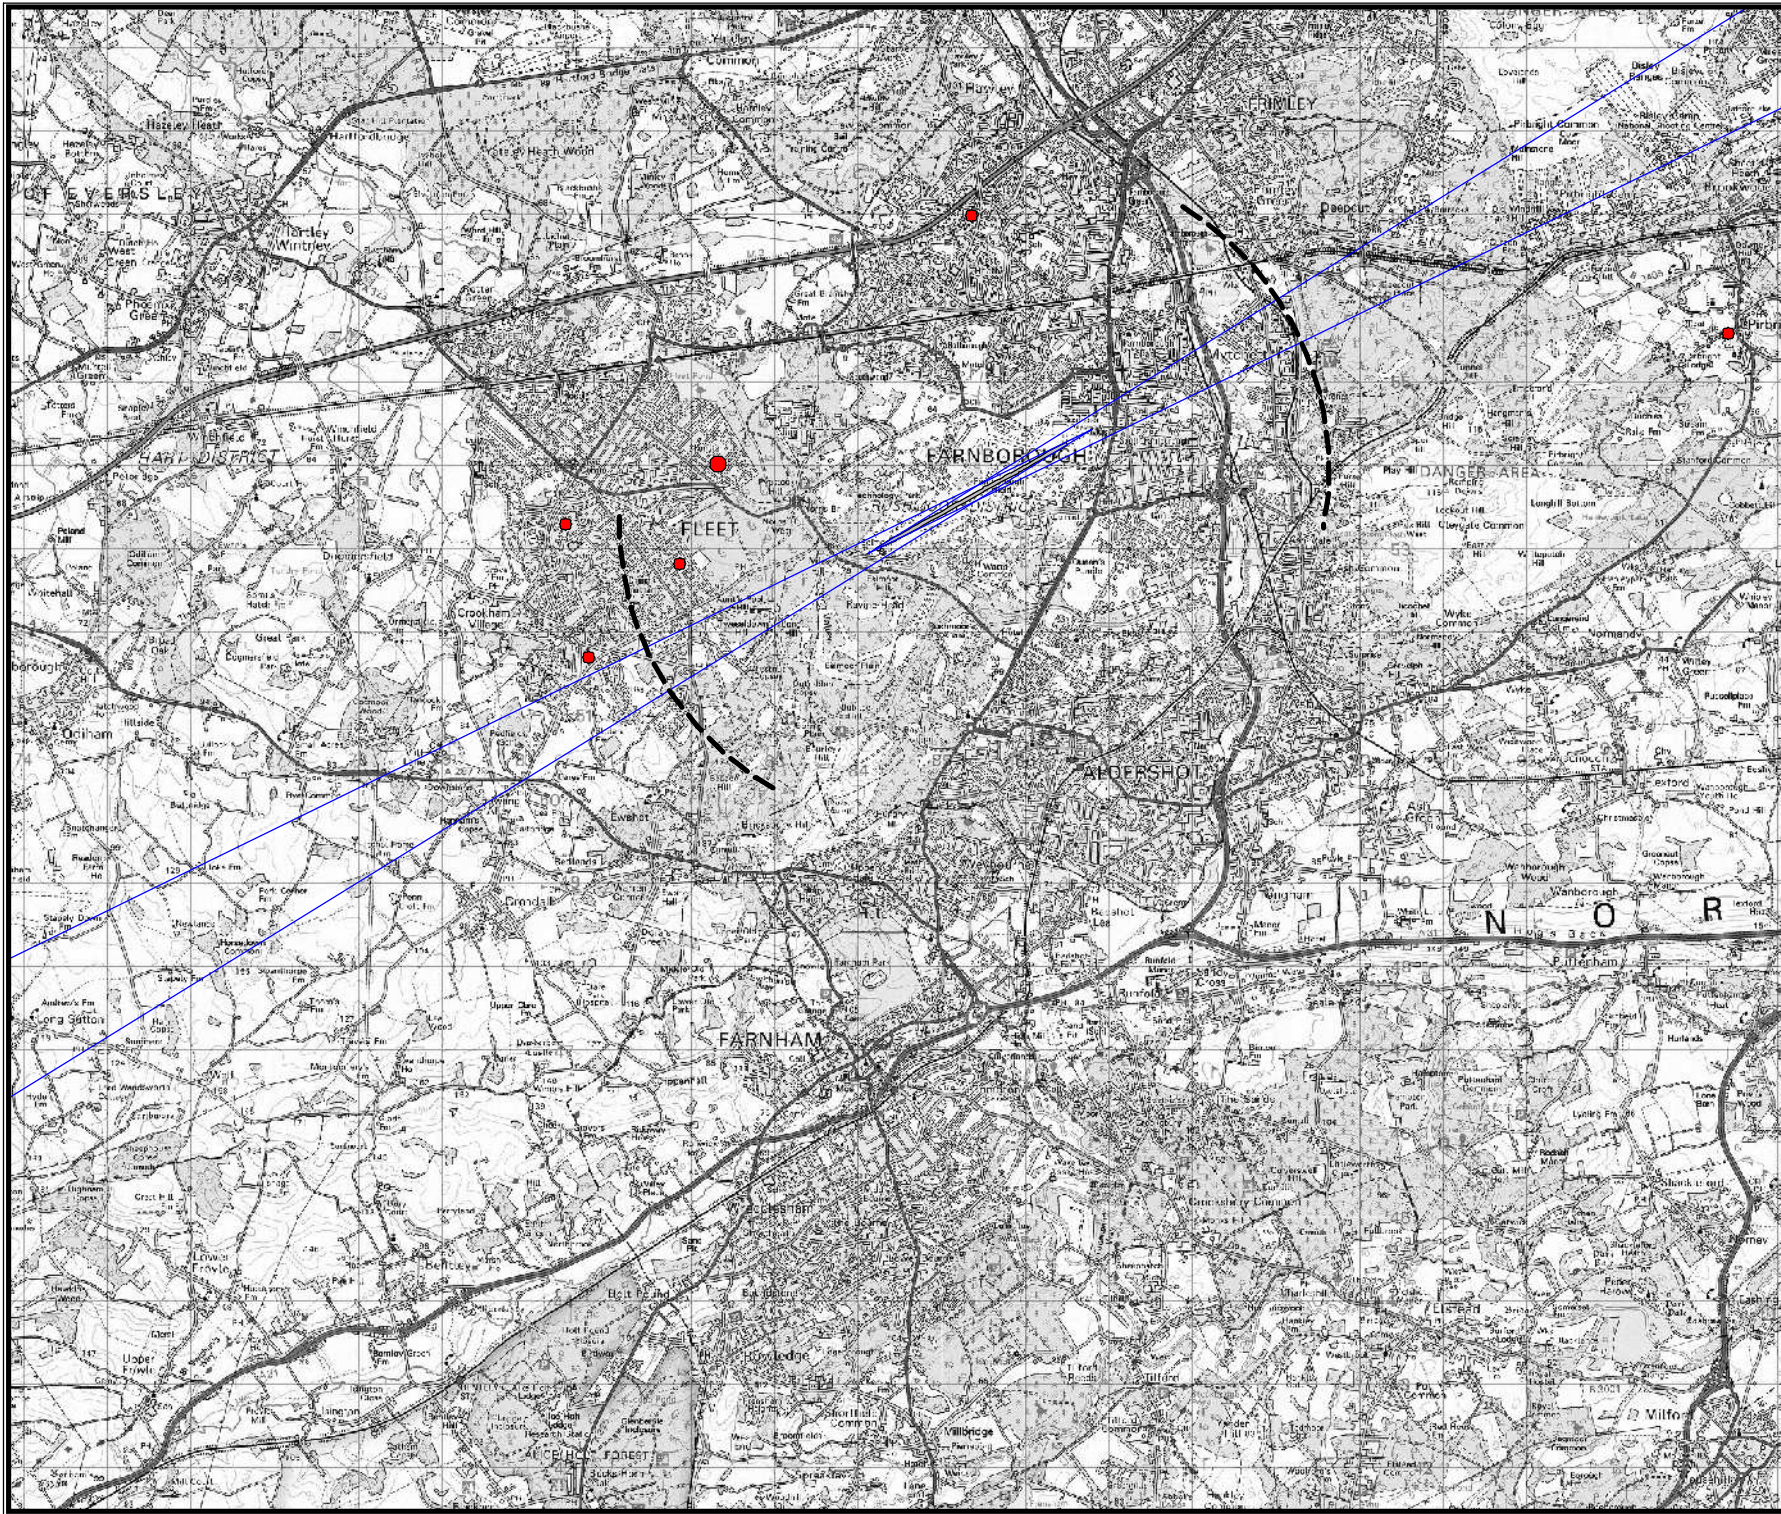

Complaints are represented by a graduated symbol, example sizes below:

--- 2nm from DME
--- ILS Course Sector

The following complaints were registered at locations beyond the boundaries of this map:
1 from RG24 7

Revisions

TAG Farnborough Airport Ltd
Farnborough
Hampshire
GU14 6XA

Based upon the 2013 Ordnance Survey Mastermap digital data product with the permission of the Ordnance Survey on behalf of The Controller of Her Majesty's Stationary Office, © Crown Copyright All rights reserved. TAG Farnborough Airport 100036221

Scale@A4	Date	Drawn by
1:90600	12/06/17	DB

Title
Complaints by Postcode
Apr 17

Drawing No.	Rev No.
GN TG A OP 2715	A
File