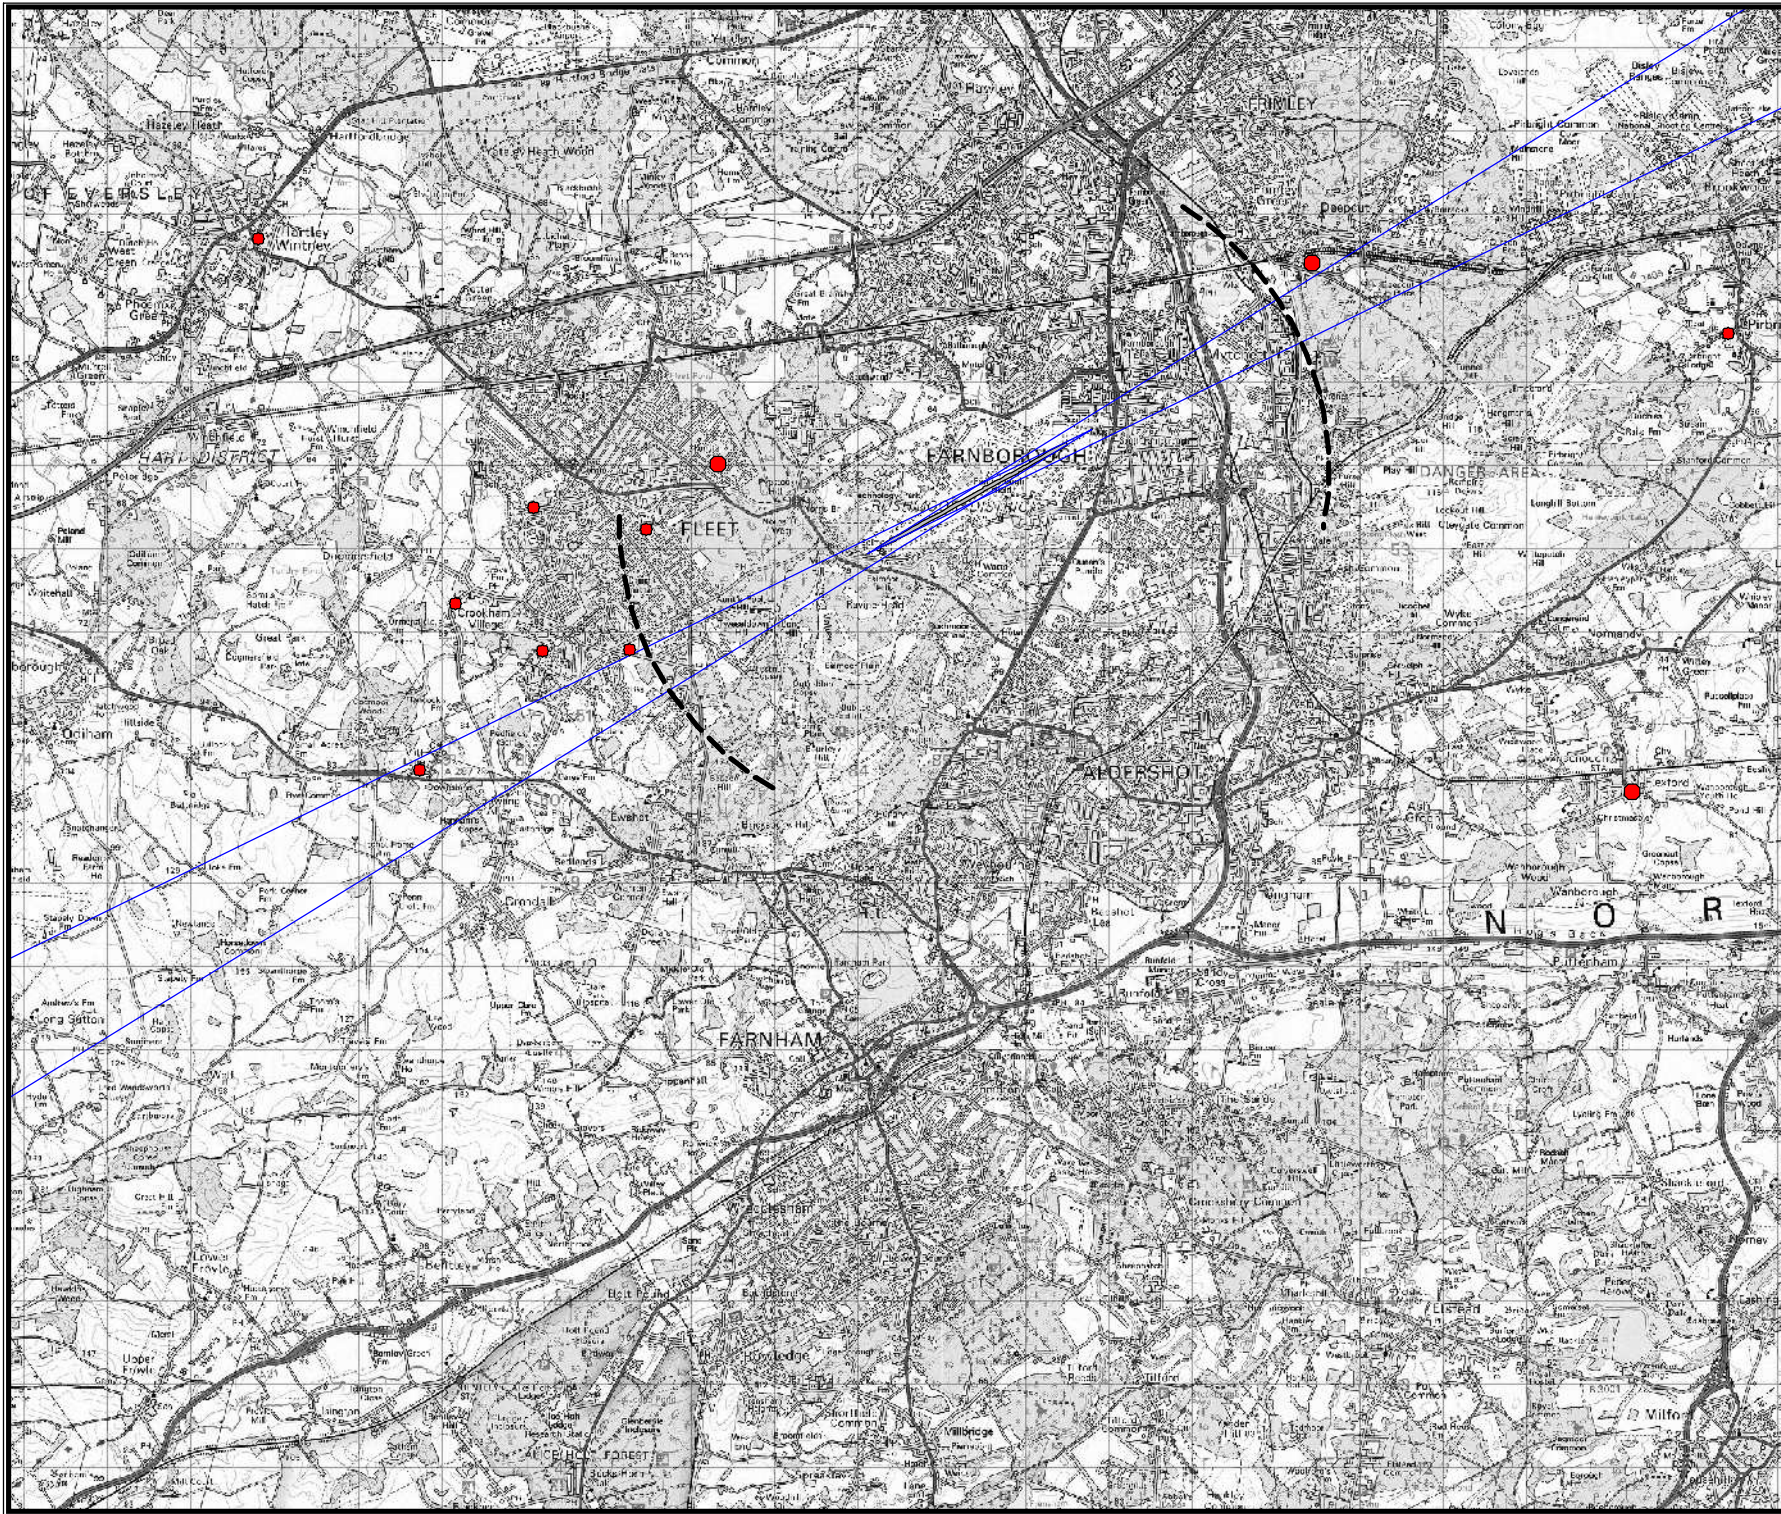

Complaints are represented by a graduated symbol, example sizes below:

--- 2nm from DME
--- ILS Course Sector

The following complaints were registered at locations beyond the boundaries of this map:
1 from GU15 2

Revisions

TAG Farnborough Airport Ltd
Farnborough
Hampshire
GU14 6XA

Based upon the 2013 Ordnance Survey Mastermap digital data product with the permission of the Ordnance Survey on behalf of The Controller of Her Majesty's Stationary Office, © Crown Copyright All rights reserved. TAG Farnborough Airport 100036221

Scale@A4	Date	Drawn by
1:90600	12/06/17	DB

Title
Complaints by Postcode
May 17

Drawing No.	Rev No.
GN TG A OP 2716	A

File