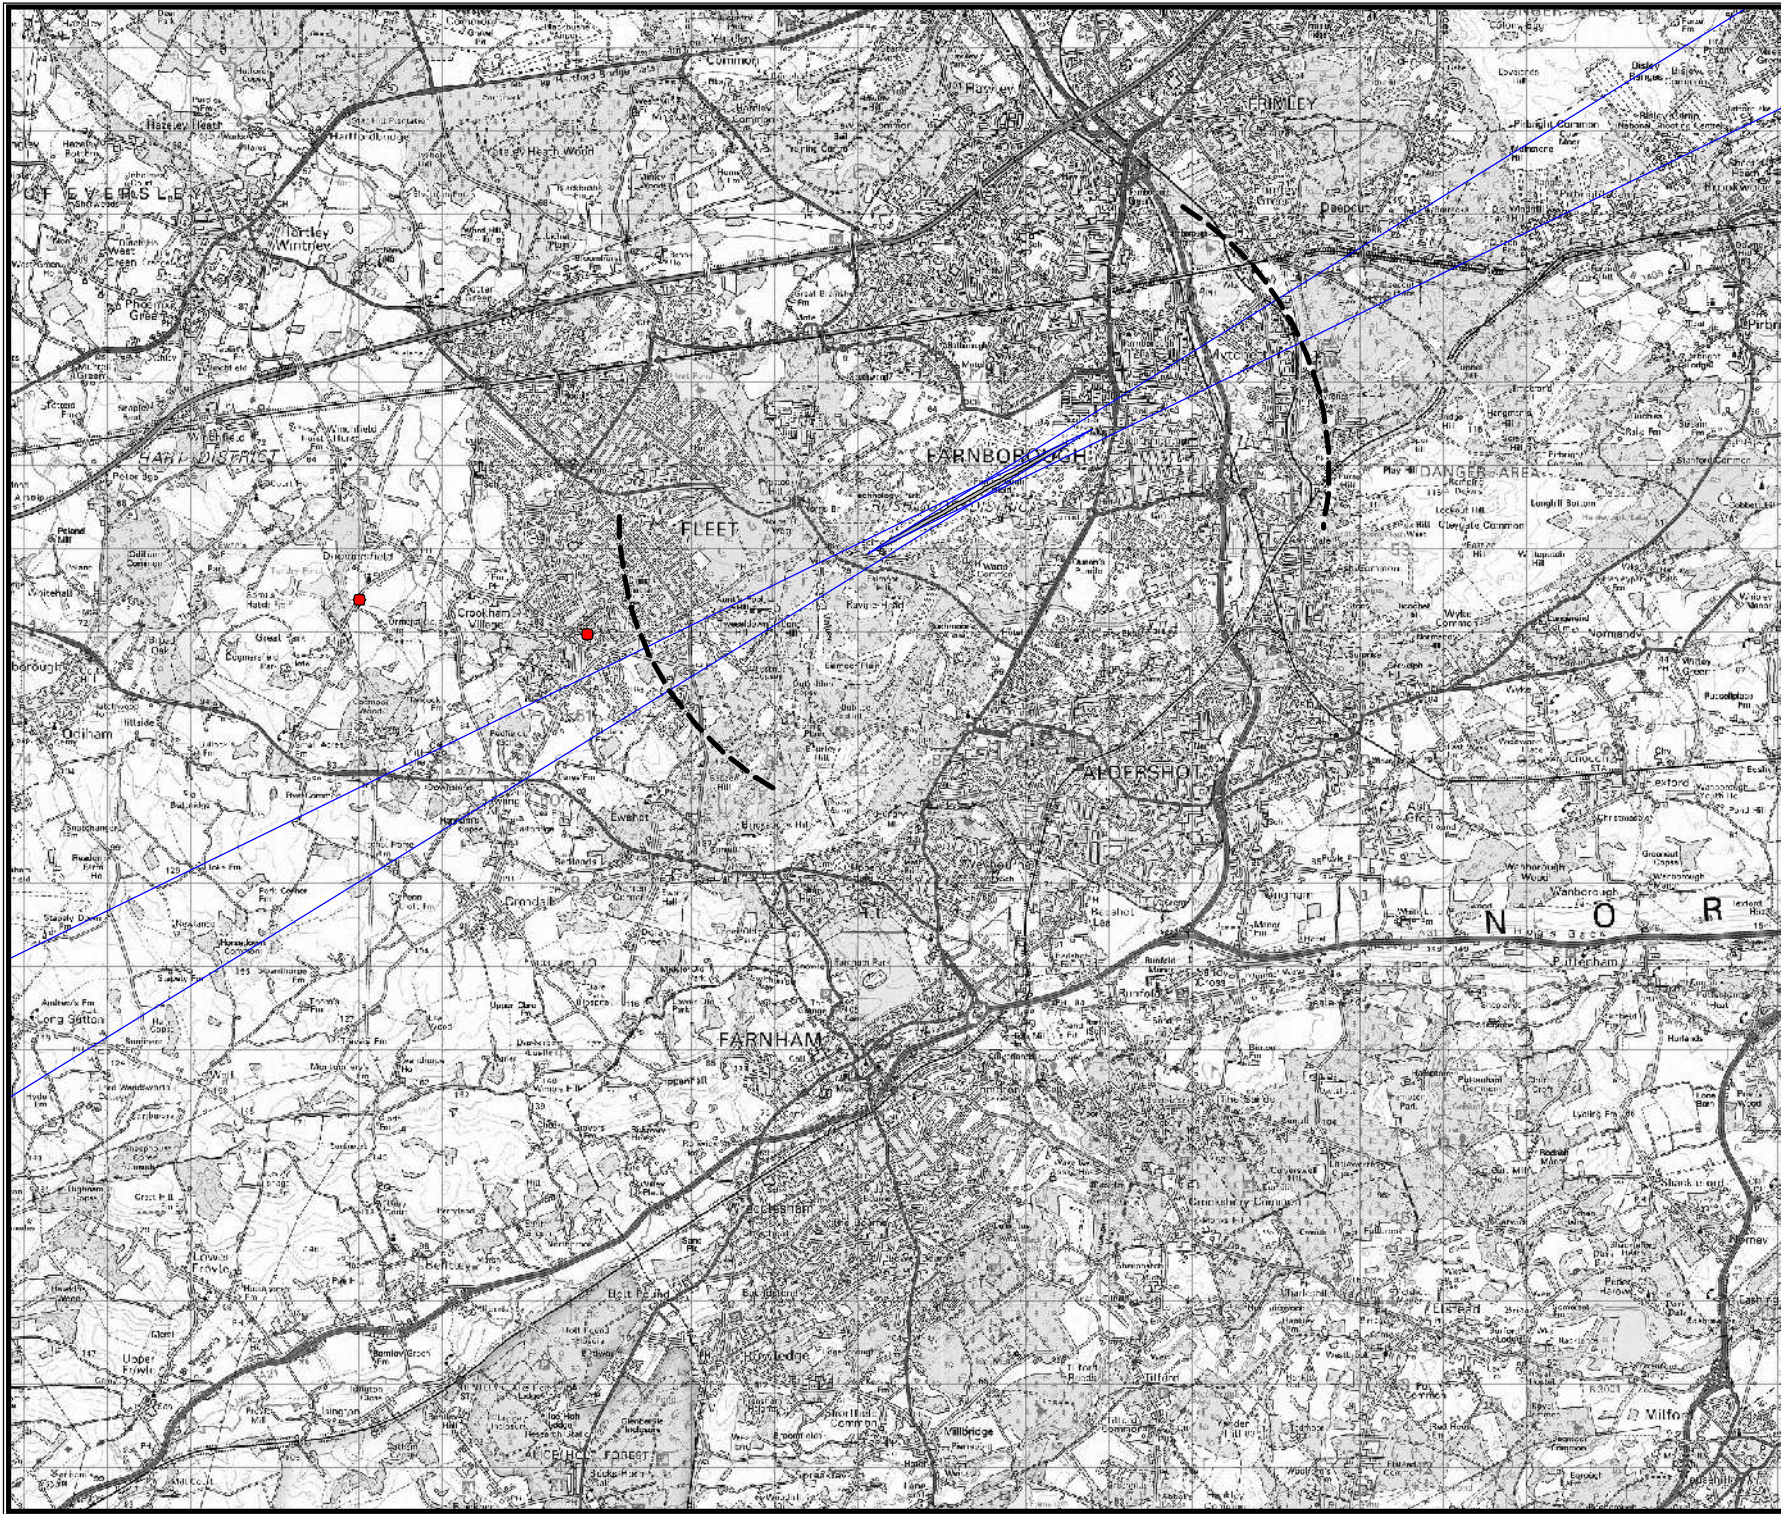

Complaints are represented by a graduated symbol, example sizes below:

--- 2nm from DME
--- ILS Course Sector

Revisions

TAG Farnborough Airport Ltd
Farnborough
Hampshire
GU14 6XA

Based upon the 2013 Ordnance Survey Mastermap digital data product with the permission of the Ordnance Survey on behalf of The Controller of Her Majesty's Stationary Office, © Crown Copyright All rights reserved. TAG Farnborough Airport 100036221

Scale@A4	Date	Drawn by
1:90600	12/06/17	DB

Title
Complaints by Postcode
Mar 17

Drawing No.	Rev No.
GN TG A OP 2714	A

File