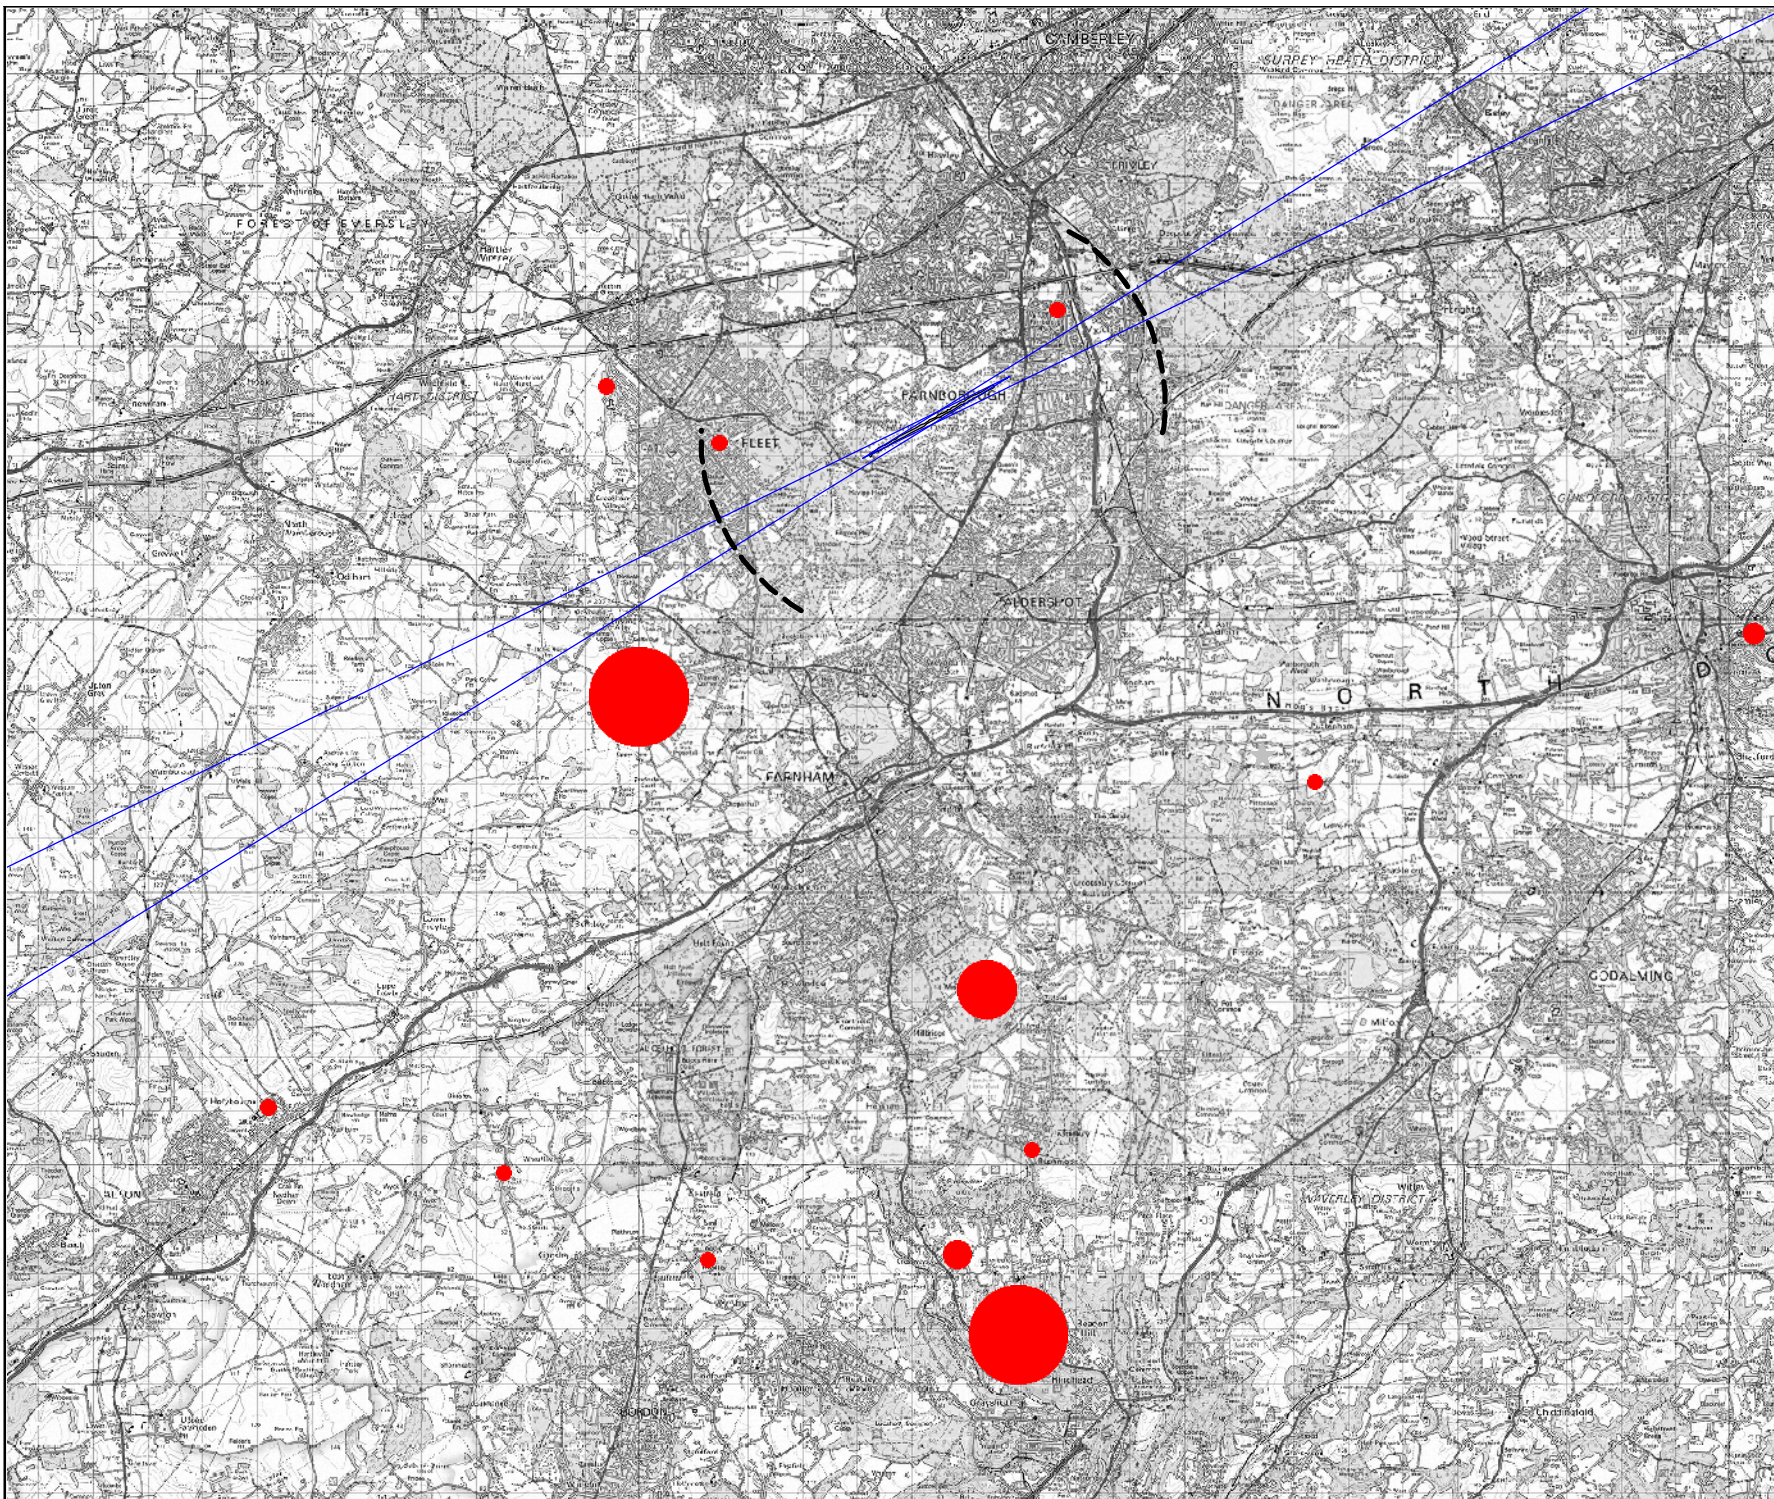

Key:
Complaints are represented by a graduated symbol, example sizes below:

--- 2nm from DME

— ILS Course Sector

Farnborough Airport Ltd
Farnborough
Hampshire
GU14 6XA
+44 1252 379000

© Crown Copyright and database rights (2020)
OS 100036221

Scale at A4	Date	Drawn by
1:138600	17/02/22	DB

Complaints by Postcode Dec 21

Drawing No	Revision
GN TG A OP 3229	A