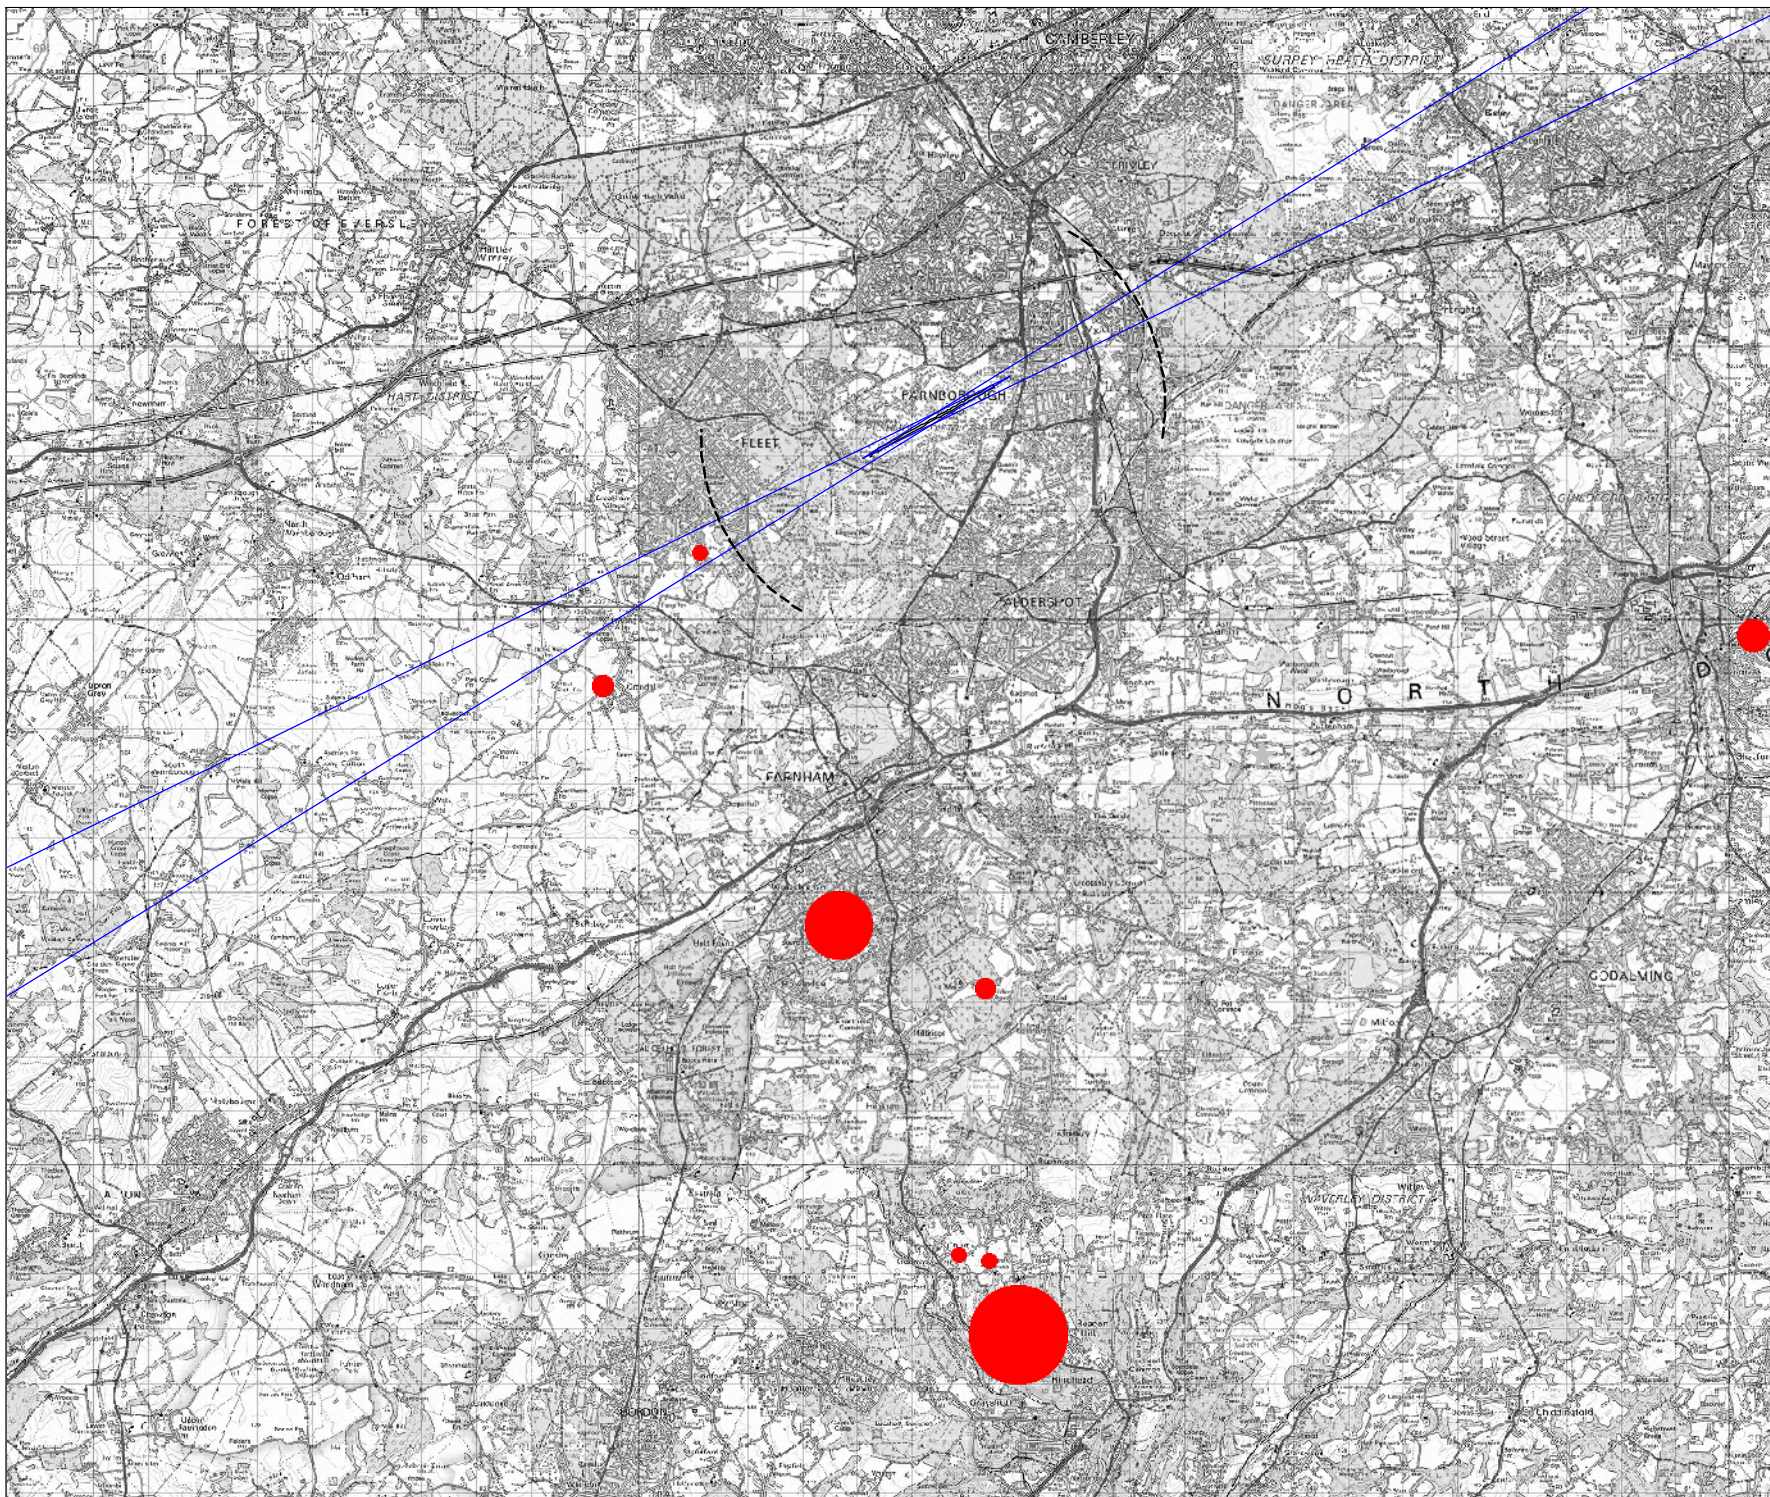

Key:
Complaints are represented by a graduated symbol, example sizes below:

--- 2nm from DME

— ILS Course Sector

Farnborough Airport Ltd
Farnborough
Hampshire
GU14 6XA
+44 1252 379000

© Crown Copyright and database rights (2020)
OS 100036221

Scale at A4	Date	Drawn by
1:138600	16/02/22	DB

Complaints by Postcode Nov 21

Drawing No	Revision
GN TG A OP 3228	A