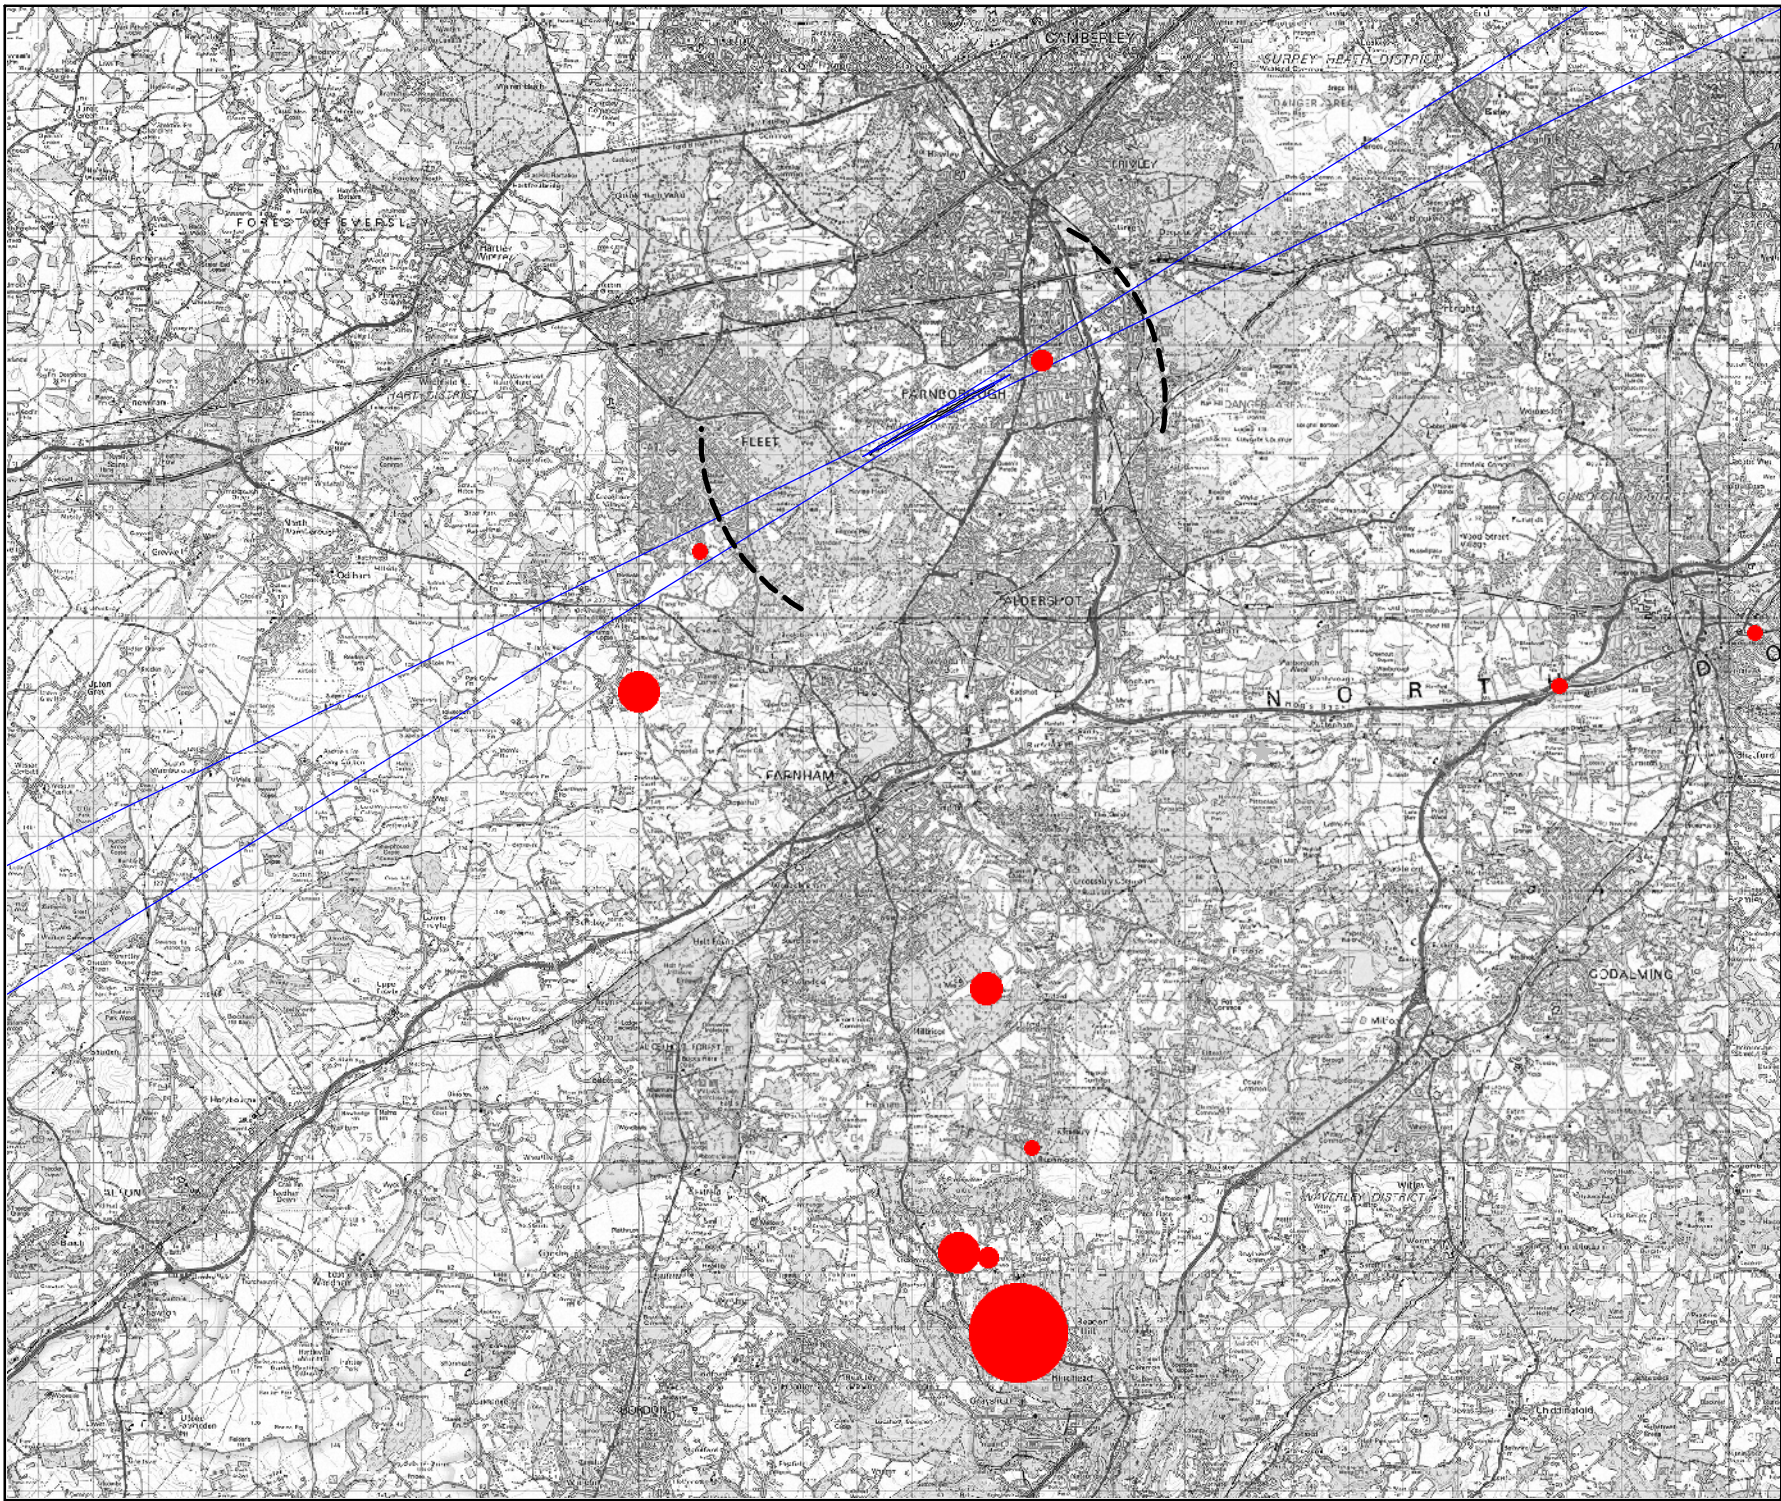

Key:
Complaints are represented by a graduated symbol, example sizes below:

--- 2nm from DME

— ILS Course Sector

Farnborough Airport Ltd
Farnborough
Hampshire
GU14 6XA
+44 1252 379000

© Crown Copyright and database rights (2020)
OS 100036221

Scale at A4	Date	Drawn by
1:138600	17/02/22	DB

Complaints by Postcode Jan 22

Drawing No	Revision
GN TG A OP 3230	A