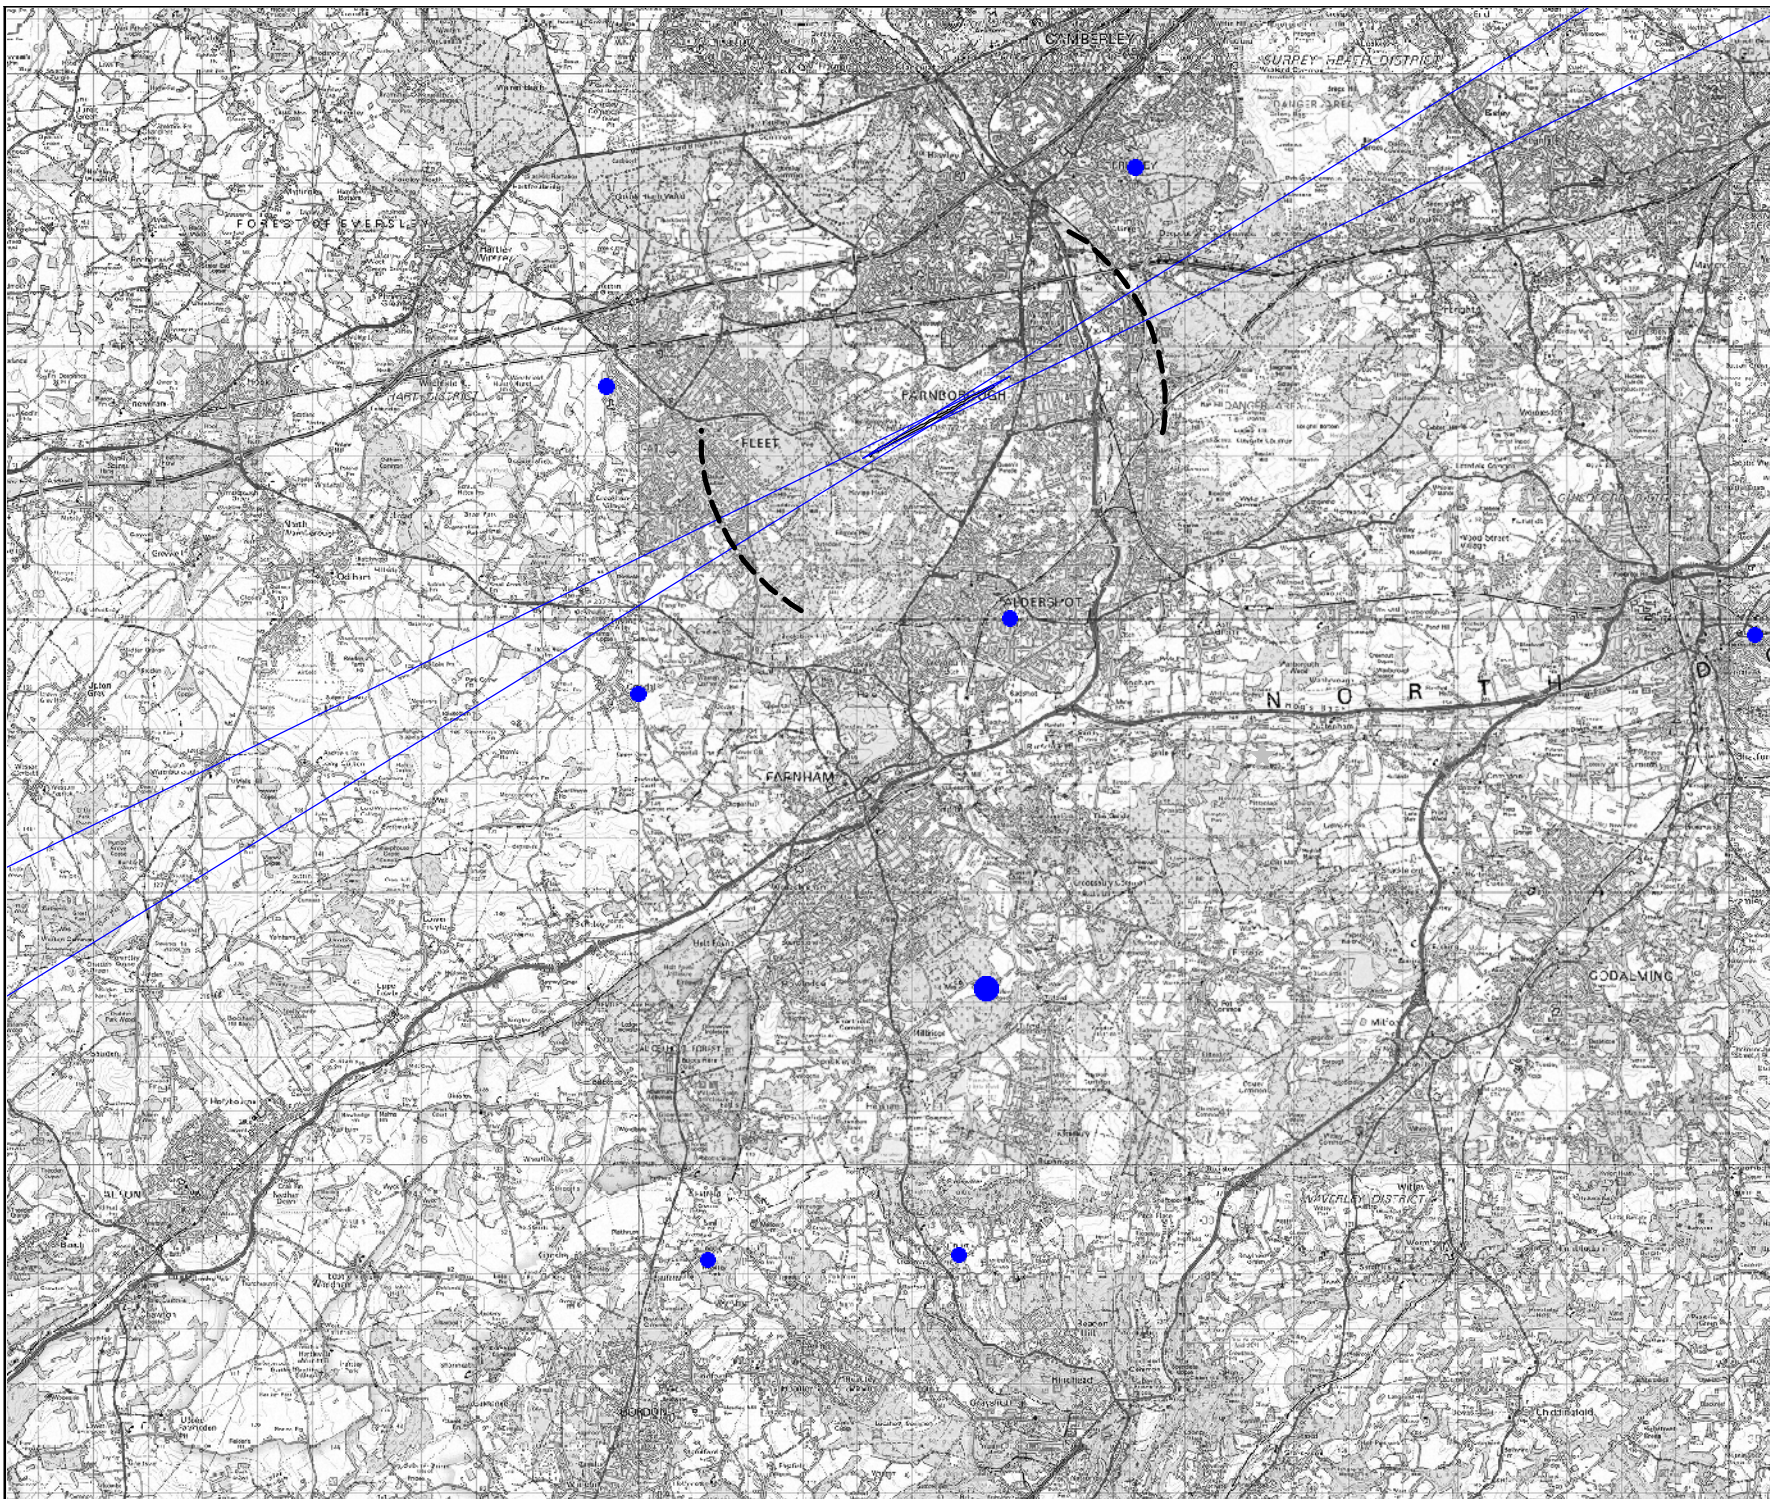

Key:
Complaints are represented by a graduated symbol, example sizes below:

--- 2nm from DME

— ILS Course Sector

Farnborough Airport Ltd
Farnborough
Hampshire
GU14 6XA
+44 1252 379000

© Crown Copyright and database rights (2020)
OS 100036221

Scale at A4	Date	Drawn by
1:138600	17/02/22	DB

Farnborough Unrelated Complaints Oct 21 to Jan 22

Drawing No	Revision
GN TG A OP 3231	A