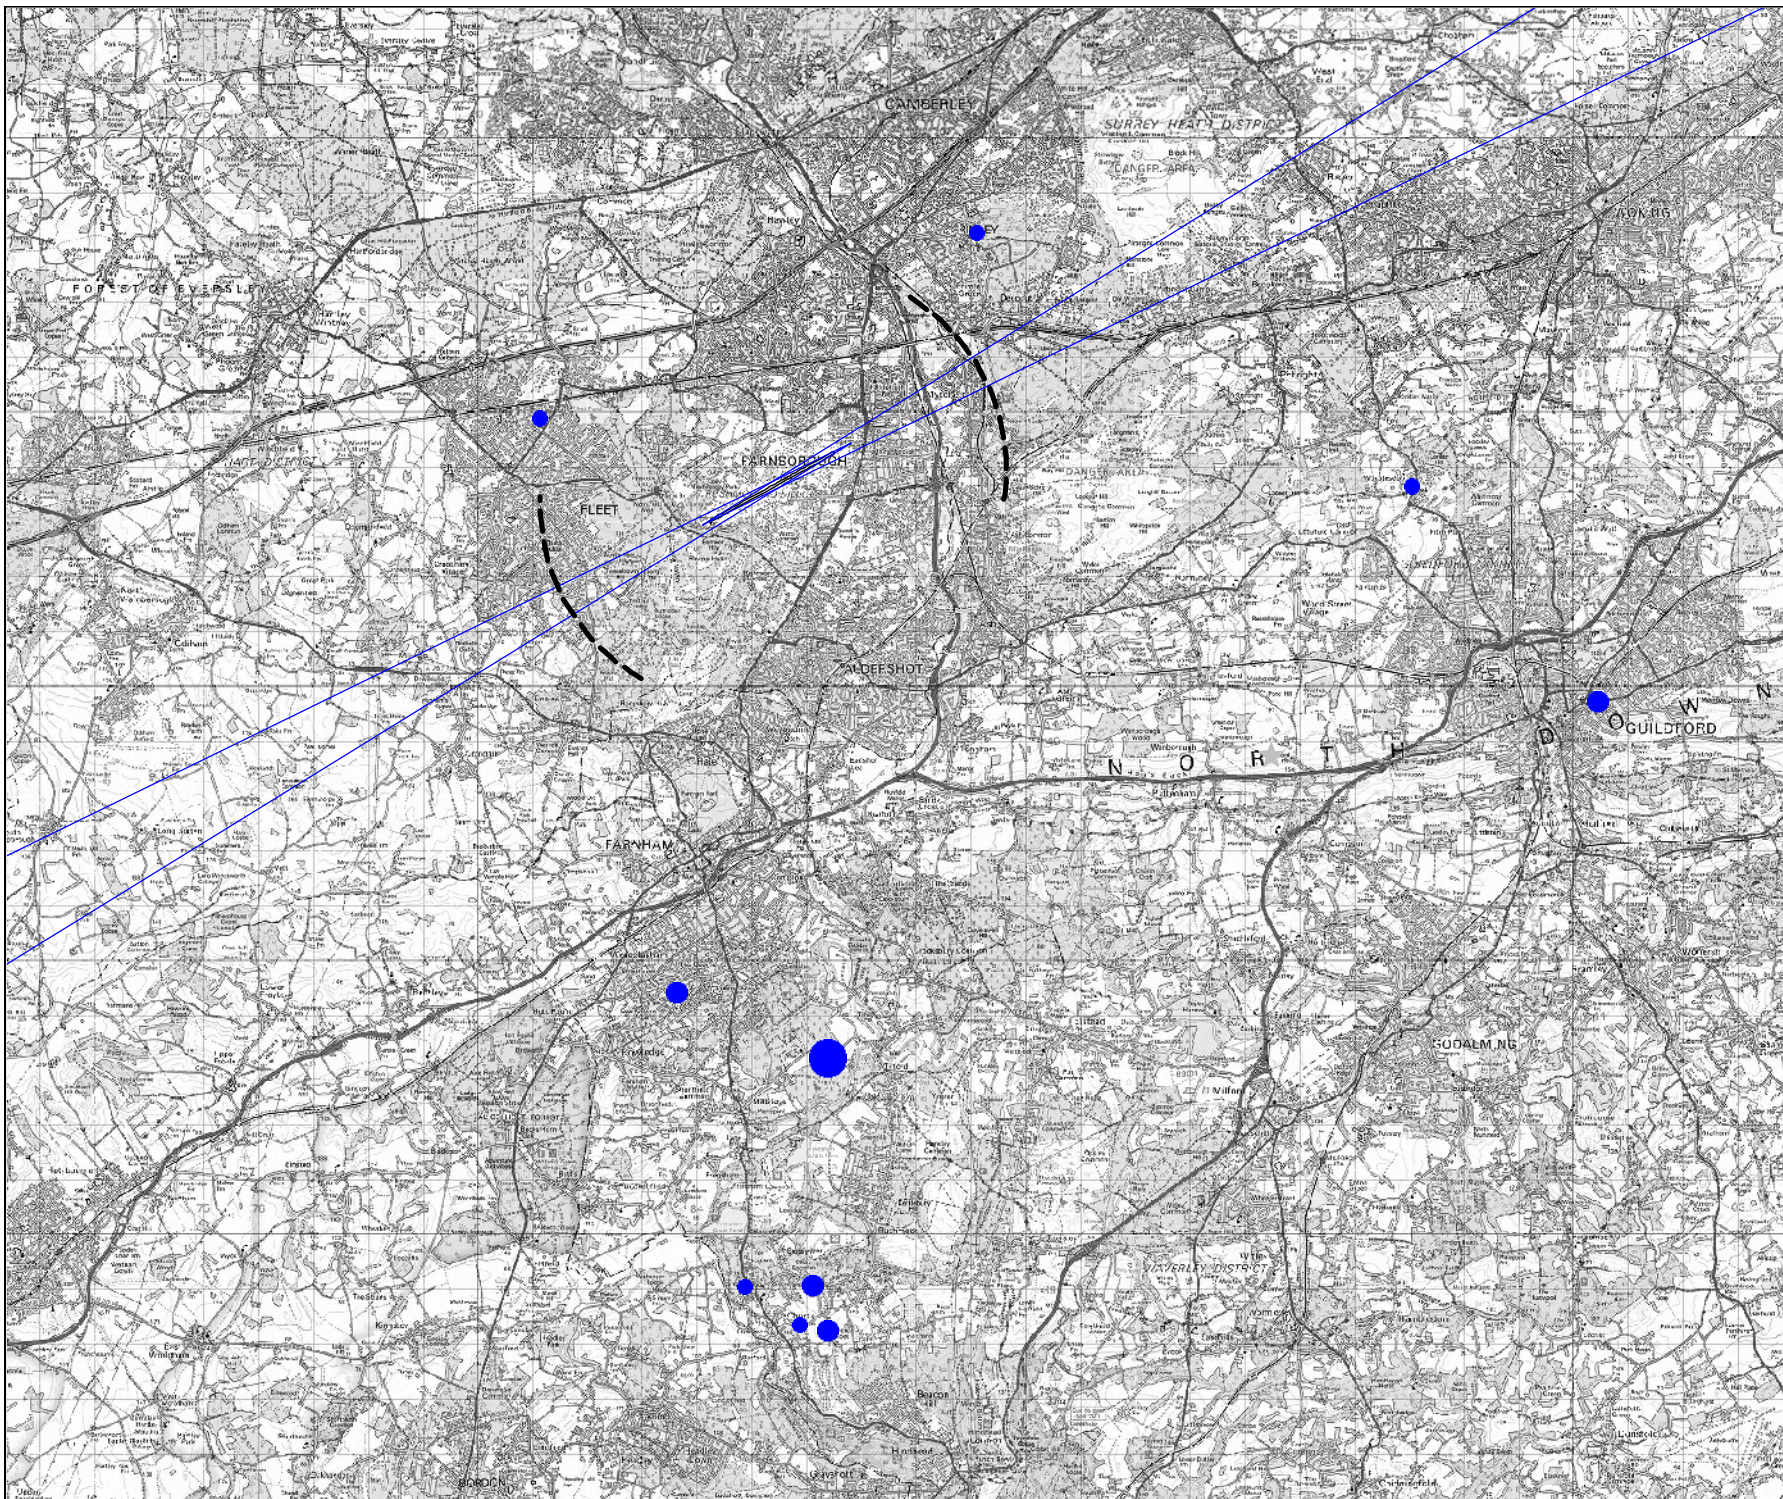

Key:
Complaints are represented by a graduated symbol, example sizes below:

--- 2nm from DME

— ILS Course Sector

Farnborough Airport Ltd
Farnborough
Hampshire
GU14 6XA
+44 1252 379000

© Crown Copyright and database rights (2020)
OS 100036221

Scale at A4	Date	Drawn by
1:138600	12/06/23	DB

Farnborough Unrelated Complaints Feb 23 to May 23

Drawing No GN TG A OP 3394	Revision A