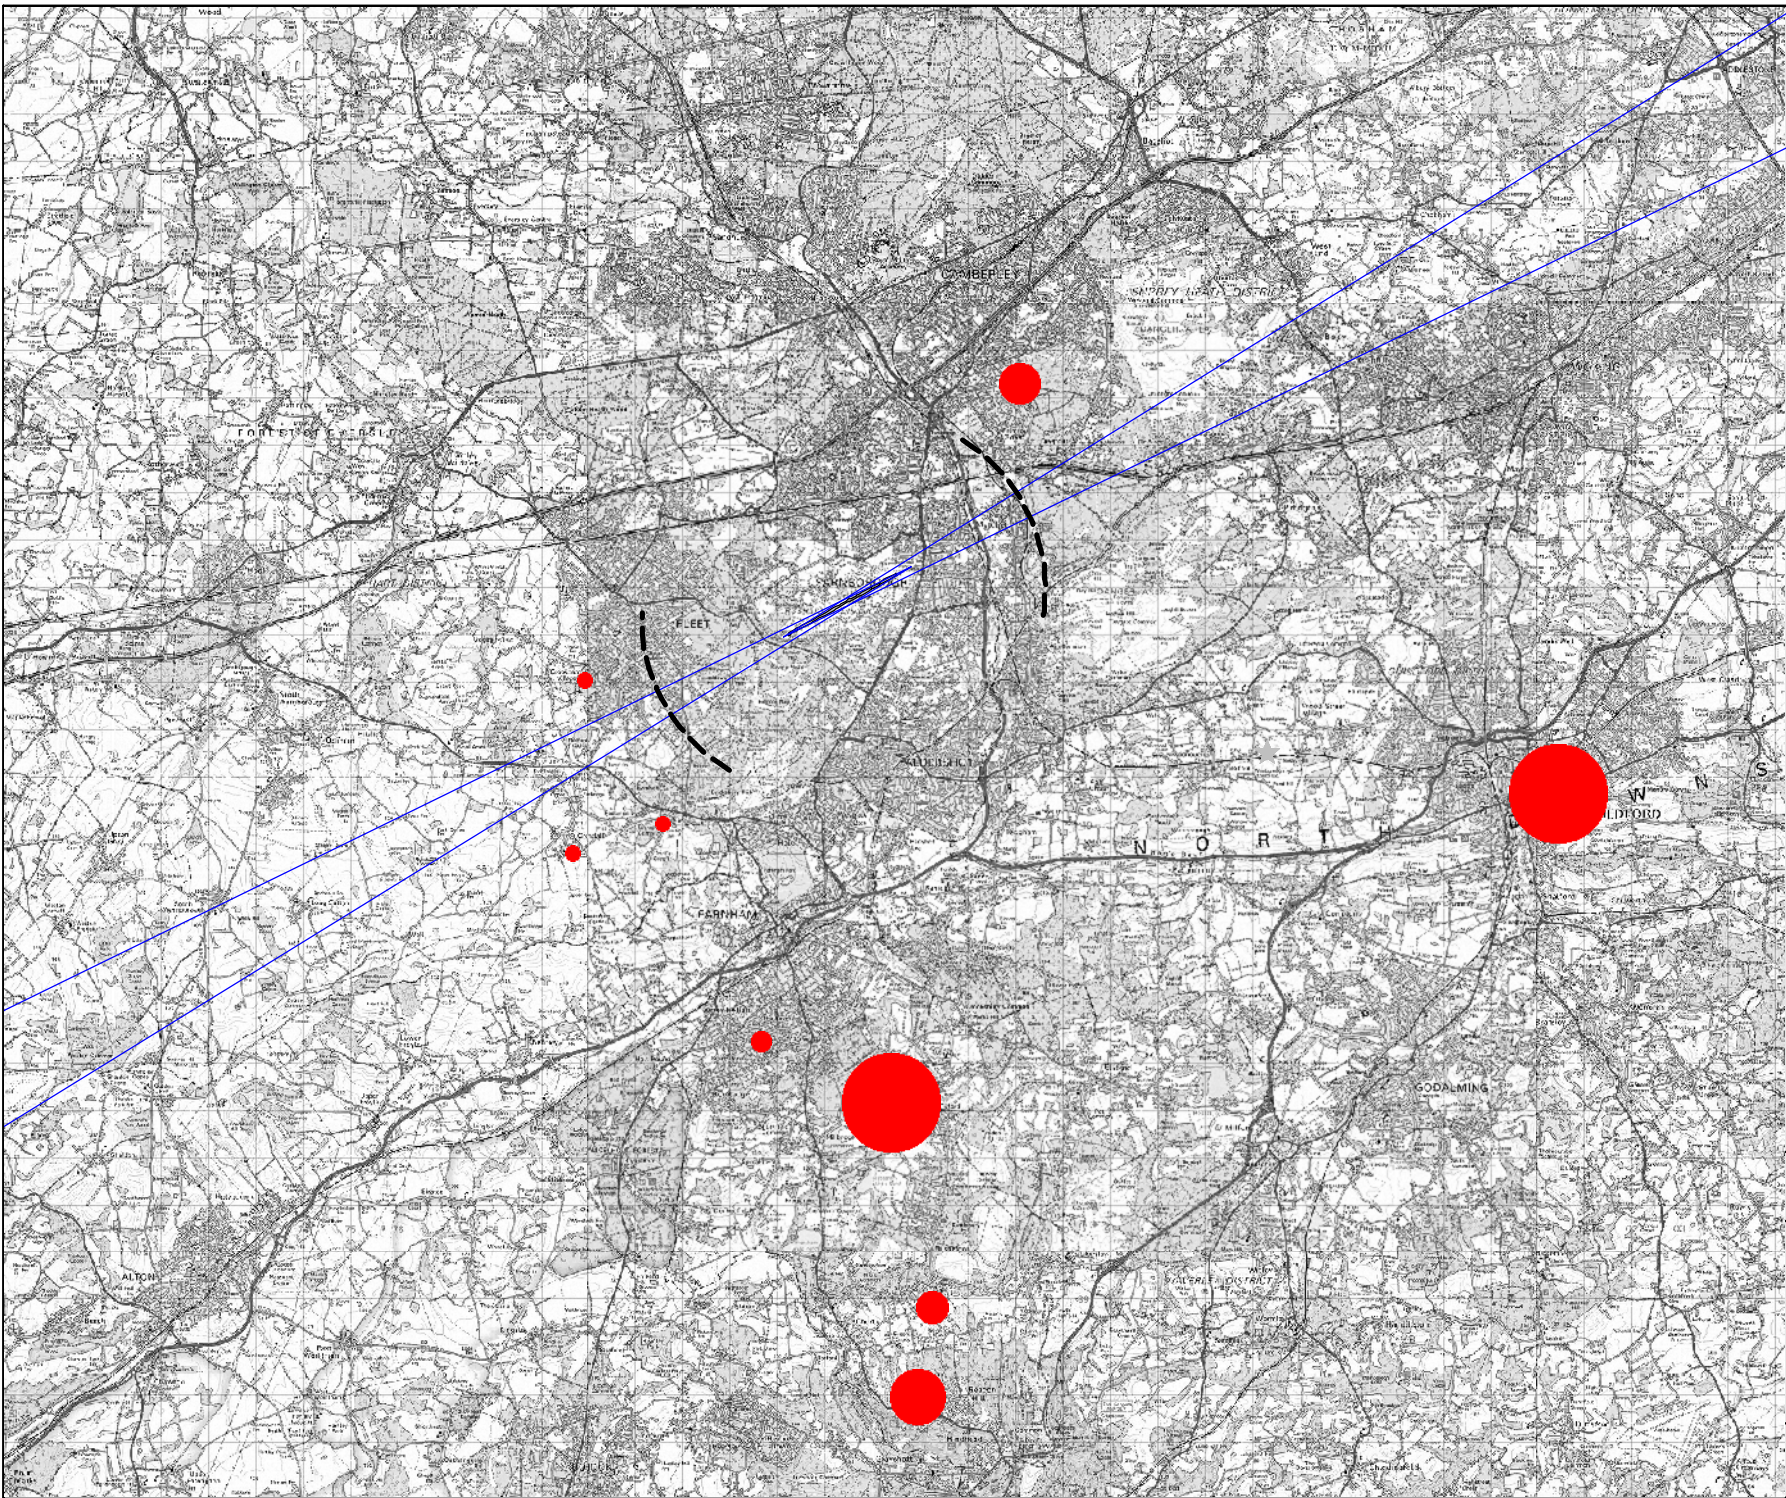

Key:
Complaints are represented by a graduated symbol, example sizes below:

--- 2nm from DME

— ILS Course Sector

Farnborough Airport Ltd
Farnborough
Hampshire
GU14 6XA
+44 1252 379000

© Crown Copyright and database rights (2023)
OS AC0000807948

Scale at A4	Date	Drawn by
1:138600	11/03/24	DB

Complaints by Postcode Nov 23

Drawing No	Revision
GN TG A OP 3453	A