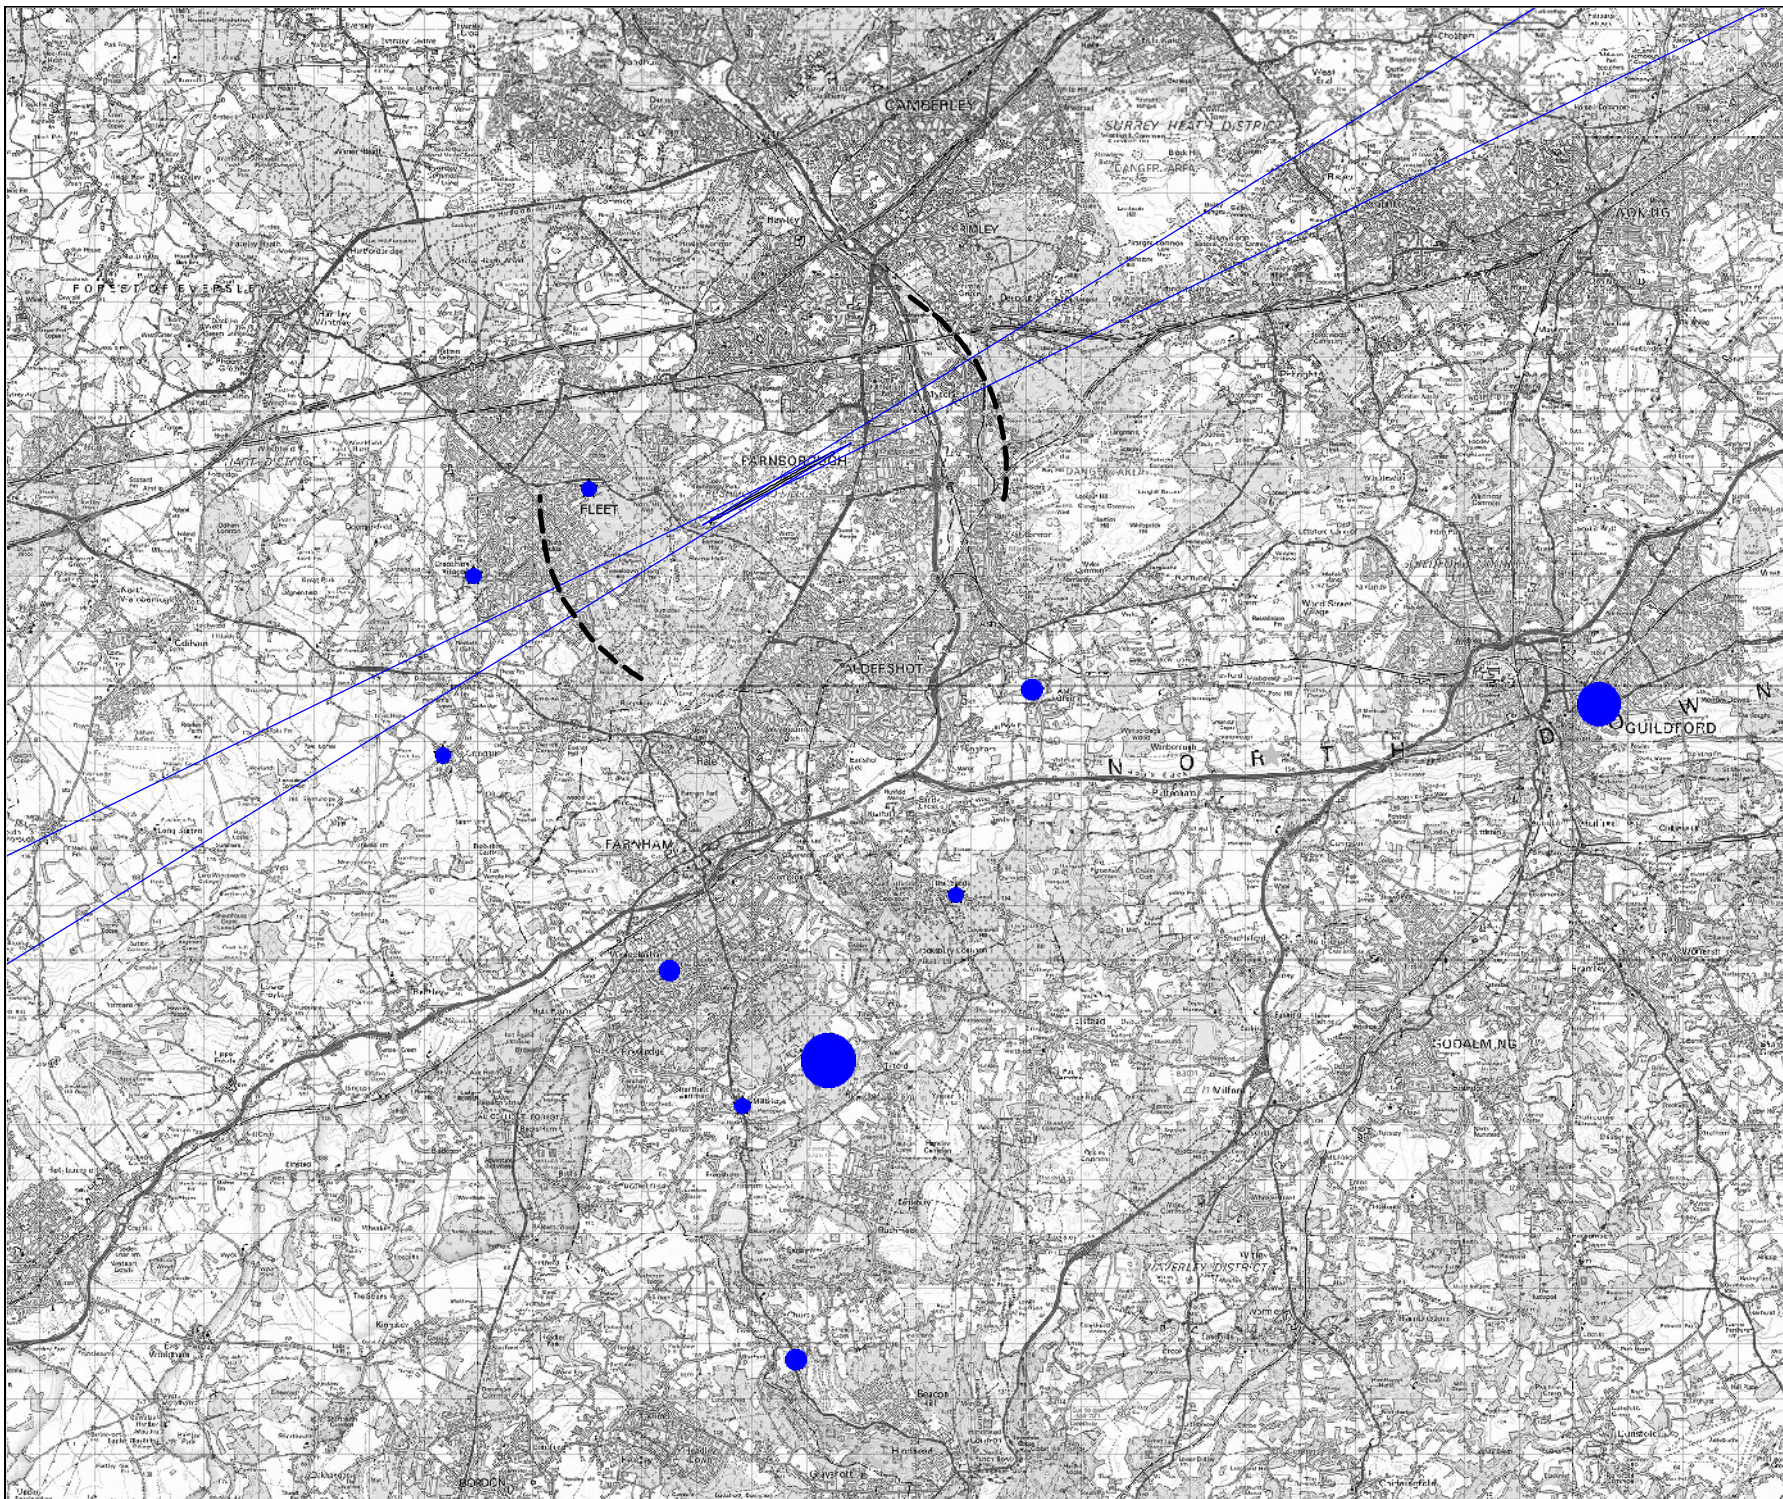

Key:
Complaints are represented by a graduated symbol, example sizes below:

--- 2nm from DME

— ILS Course Sector

Farnborough Airport Ltd
Farnborough
Hampshire
GU14 6XA
+44 1252 379000

© Crown Copyright and database rights (2020)
OS AC0000807948

Scale at A4	Date	Drawn by
1:138600	11/03/24	DB

Farnborough Unrelated Complaints Oct 23 to Feb 24

Drawing No	Revision
GN TG A OP 3457	A