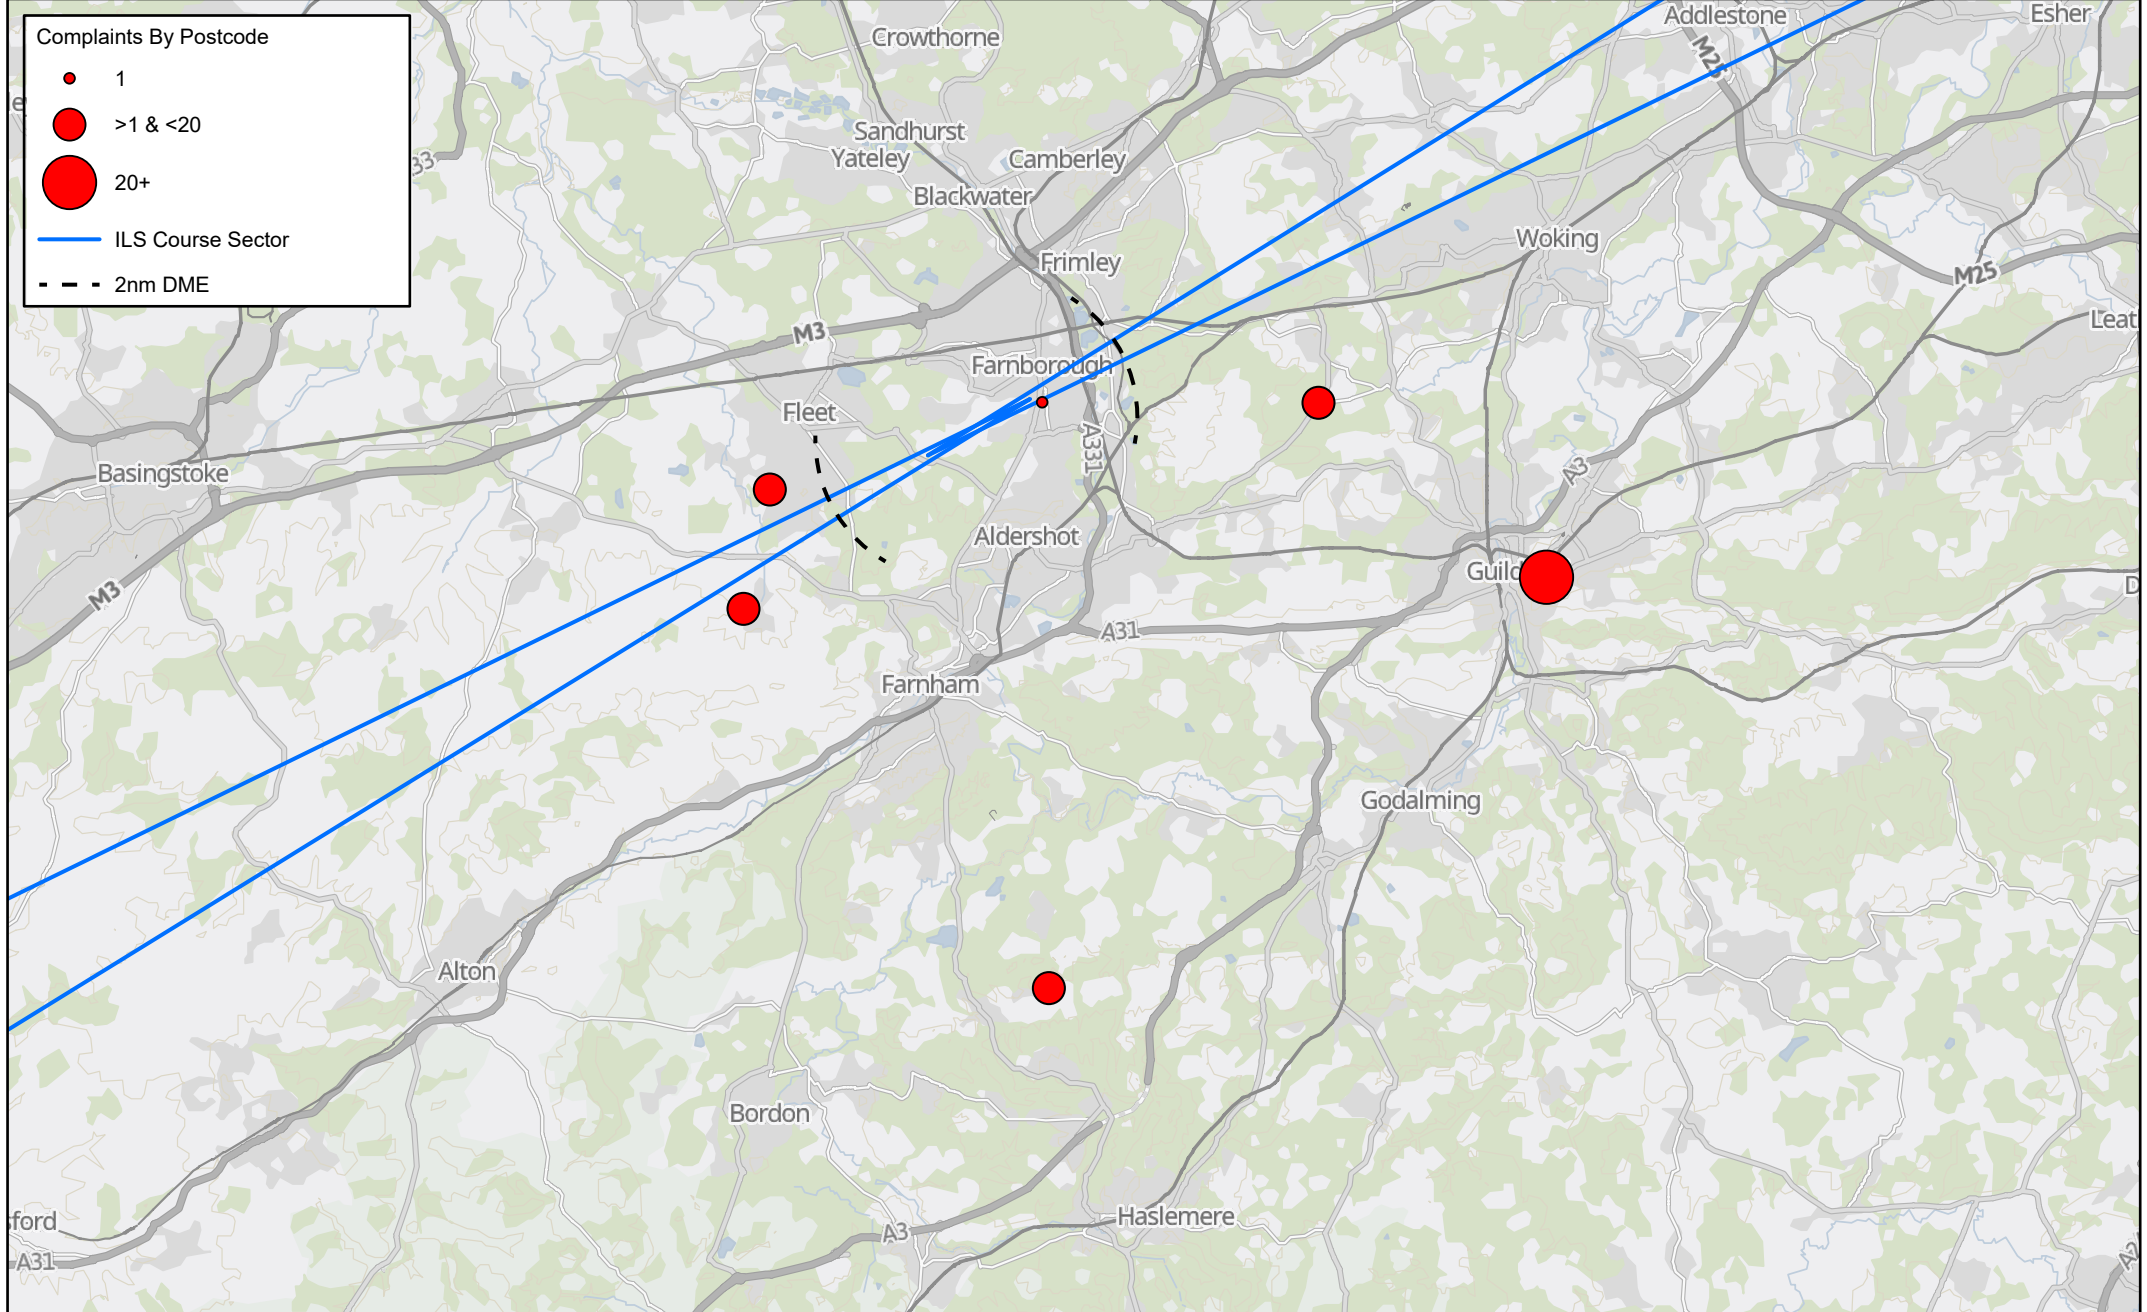

Complaints By Postcode November 2025

Complaints By Postcode December 2025

Complaints By Postcode January 2026

Complaints By Postcode February 2026

Complaints By Postcode

- 1
- >1 <20
- 20+
- ILS Course Sector
- 2nm DME

Unrelated Complaints By Postcode Nov 25 to Feb 26